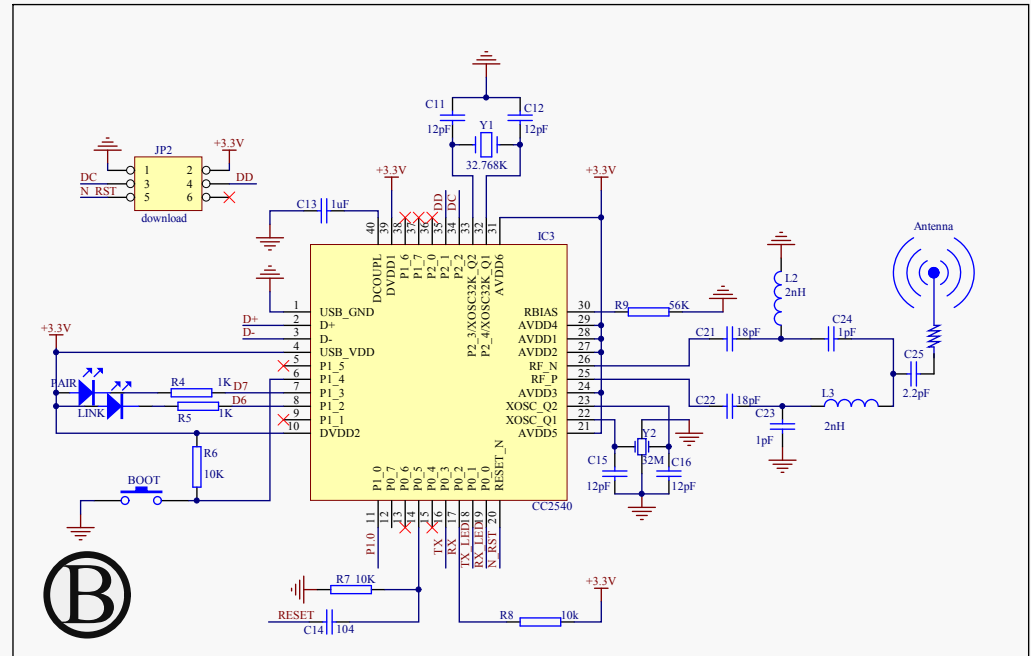

(A)

(B)

(C)

- (A)** --- Power
- (B)** --- Bluetooth
- (C)** --- MCU&I/O

DFROBOT DRIVE THE FUTURE	
Title: Bluno beetle	Revision: 1.0
File Name:	Size: A3
Drawn: DFROBOT-(CD)	Page: 1 of 1
	Date: 2014-11-7