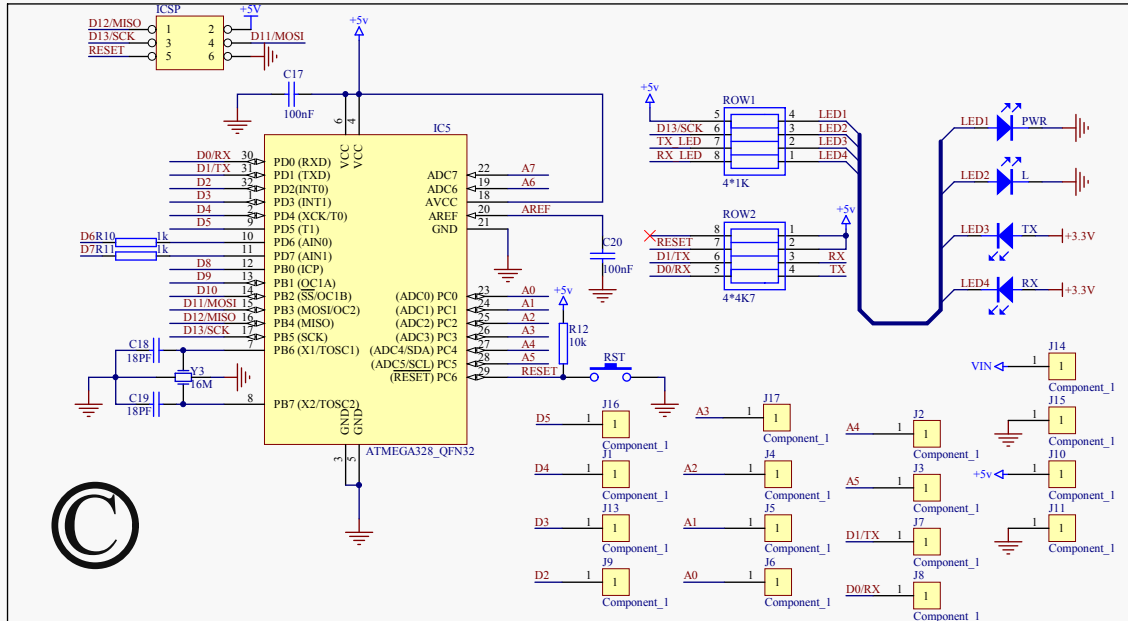

(A)

(B)

(C)

- (A)** --- Power
- (B)** --- Bluetooth
- (C)** --- MCU&I/O

DFROBOT DRIVE THE FUTURE	
Title: Bluno beetle	Revision: 1.0
File Name:	Size: A3
Drawn: DFROBOT-(CD)	Page: 1 of 1
	Date: 2014-11-7