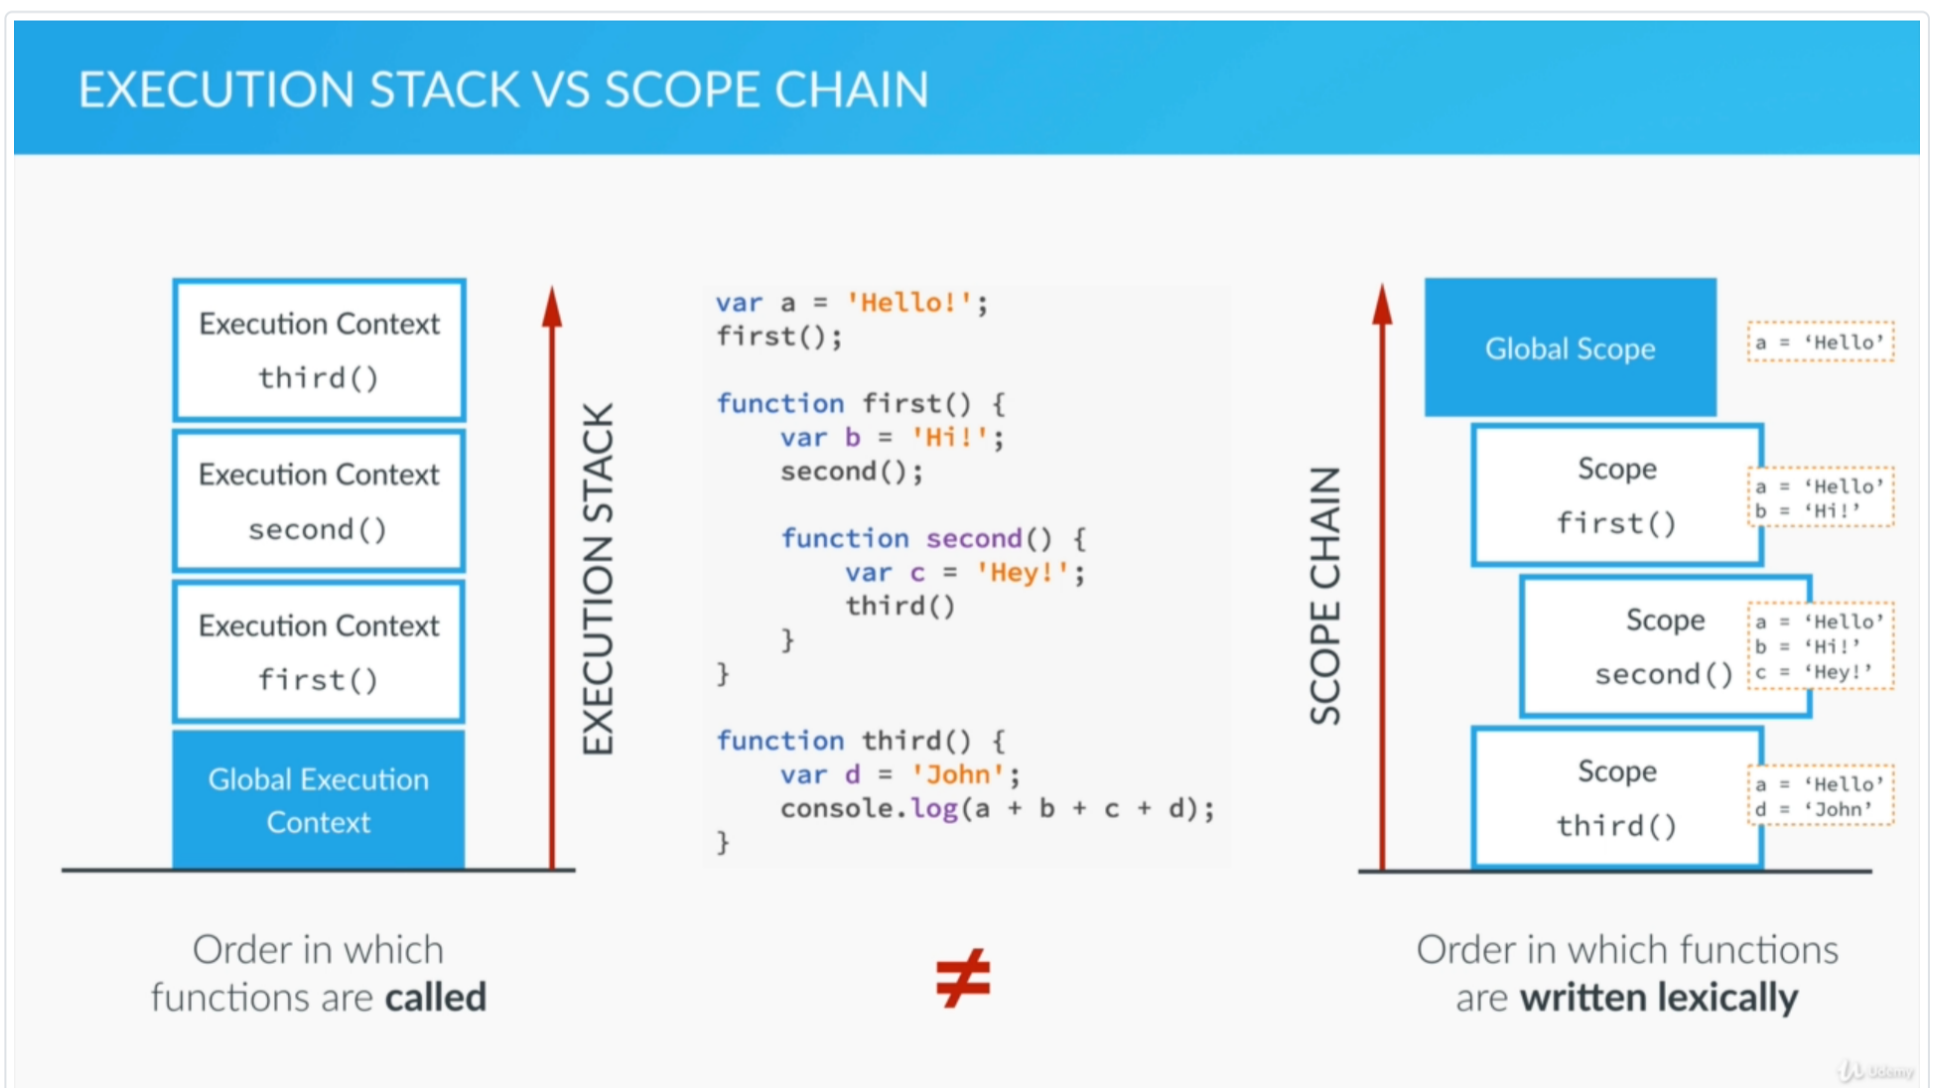

Execution Context in Detail Scoping & Scope Chain

Open [scope.js](#) for a thorough explanation in the form of comments.

Check the developer console for the log

Images are taken from: [JS Course by Jonas Schmedtmann](#)