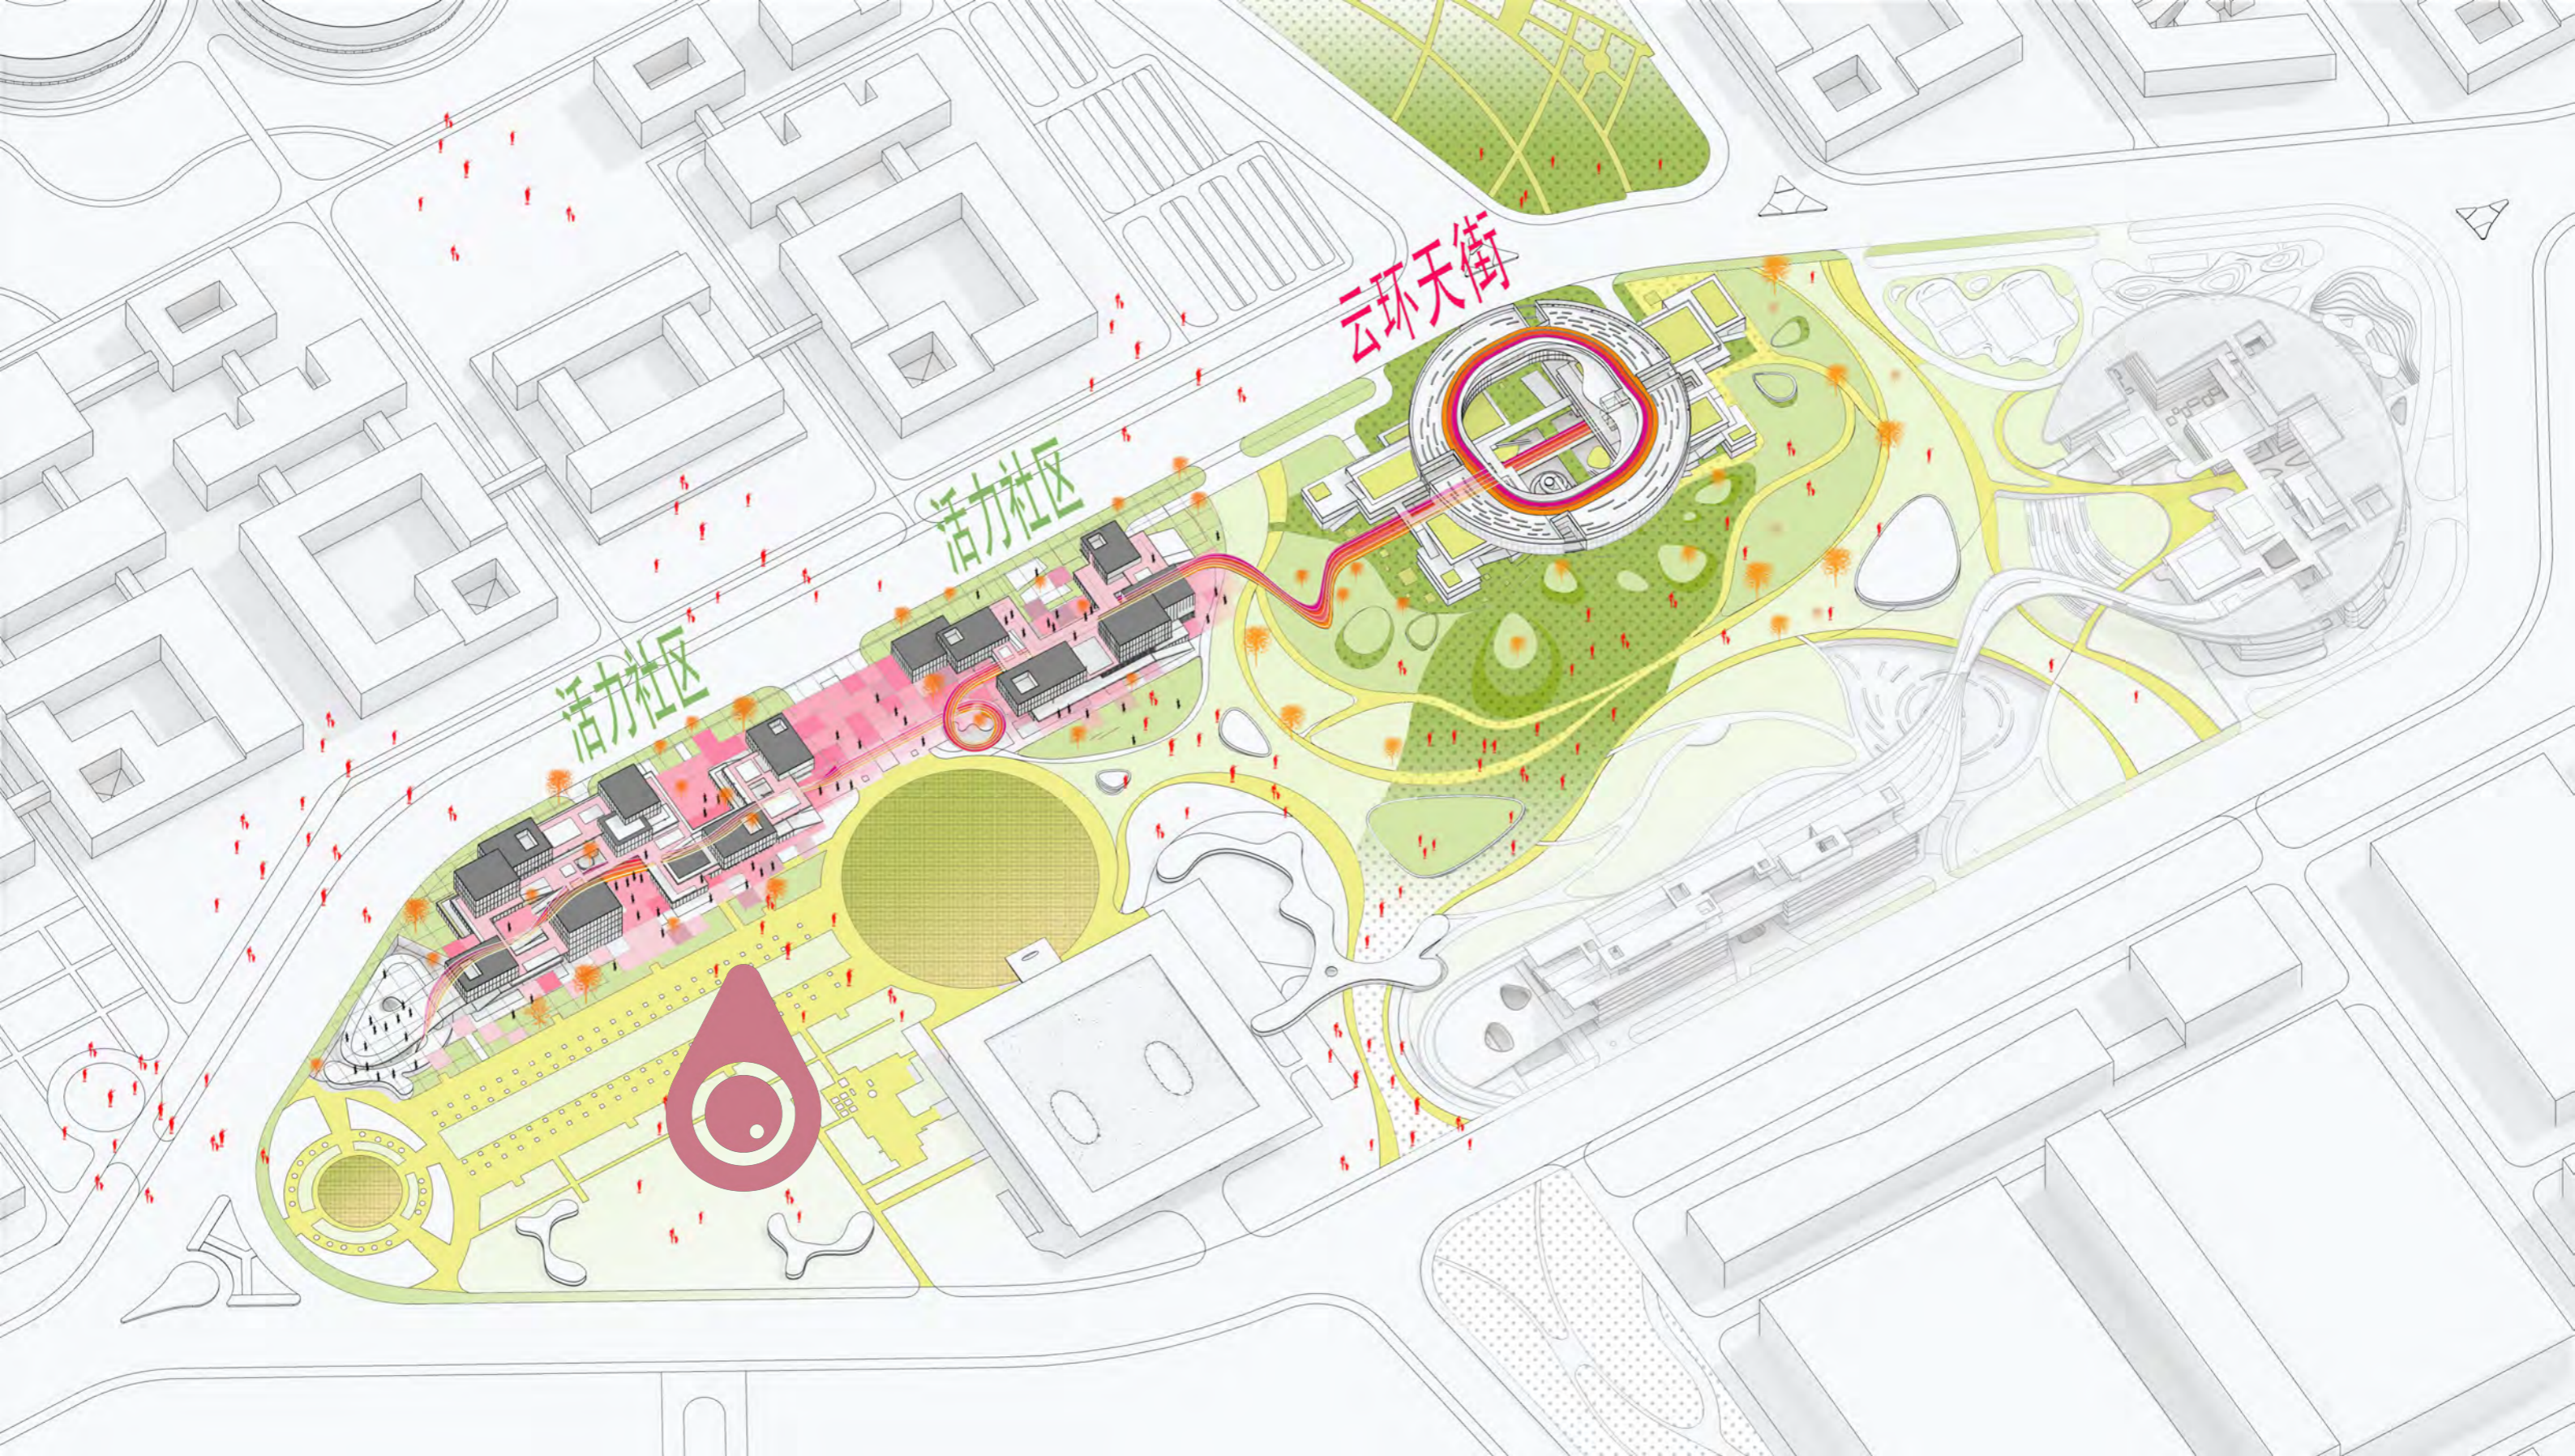

运动与亲子主题的云环天街服务高知产业工人与网安师生  
Sports and parent-child theme cloud ring street serves industrial workers and net security teachers and students

活力绿洲

The Heart of Net Valley

The Oasis of Vitality

天空跑道挥洒汗水 户外影院看个球赛 这里是青春的舞台

Sweat on the runway in the sky Watching a ball game in the outdoor theater  
This is the stage of youth

双首层商业与高区多态模块垂直叠加的  
多孔型商业街区

活力绿洲

The Heart of Net Valley

The Oasis of Vitality

# 南侧运动商业主题的生活秀带——活力社区