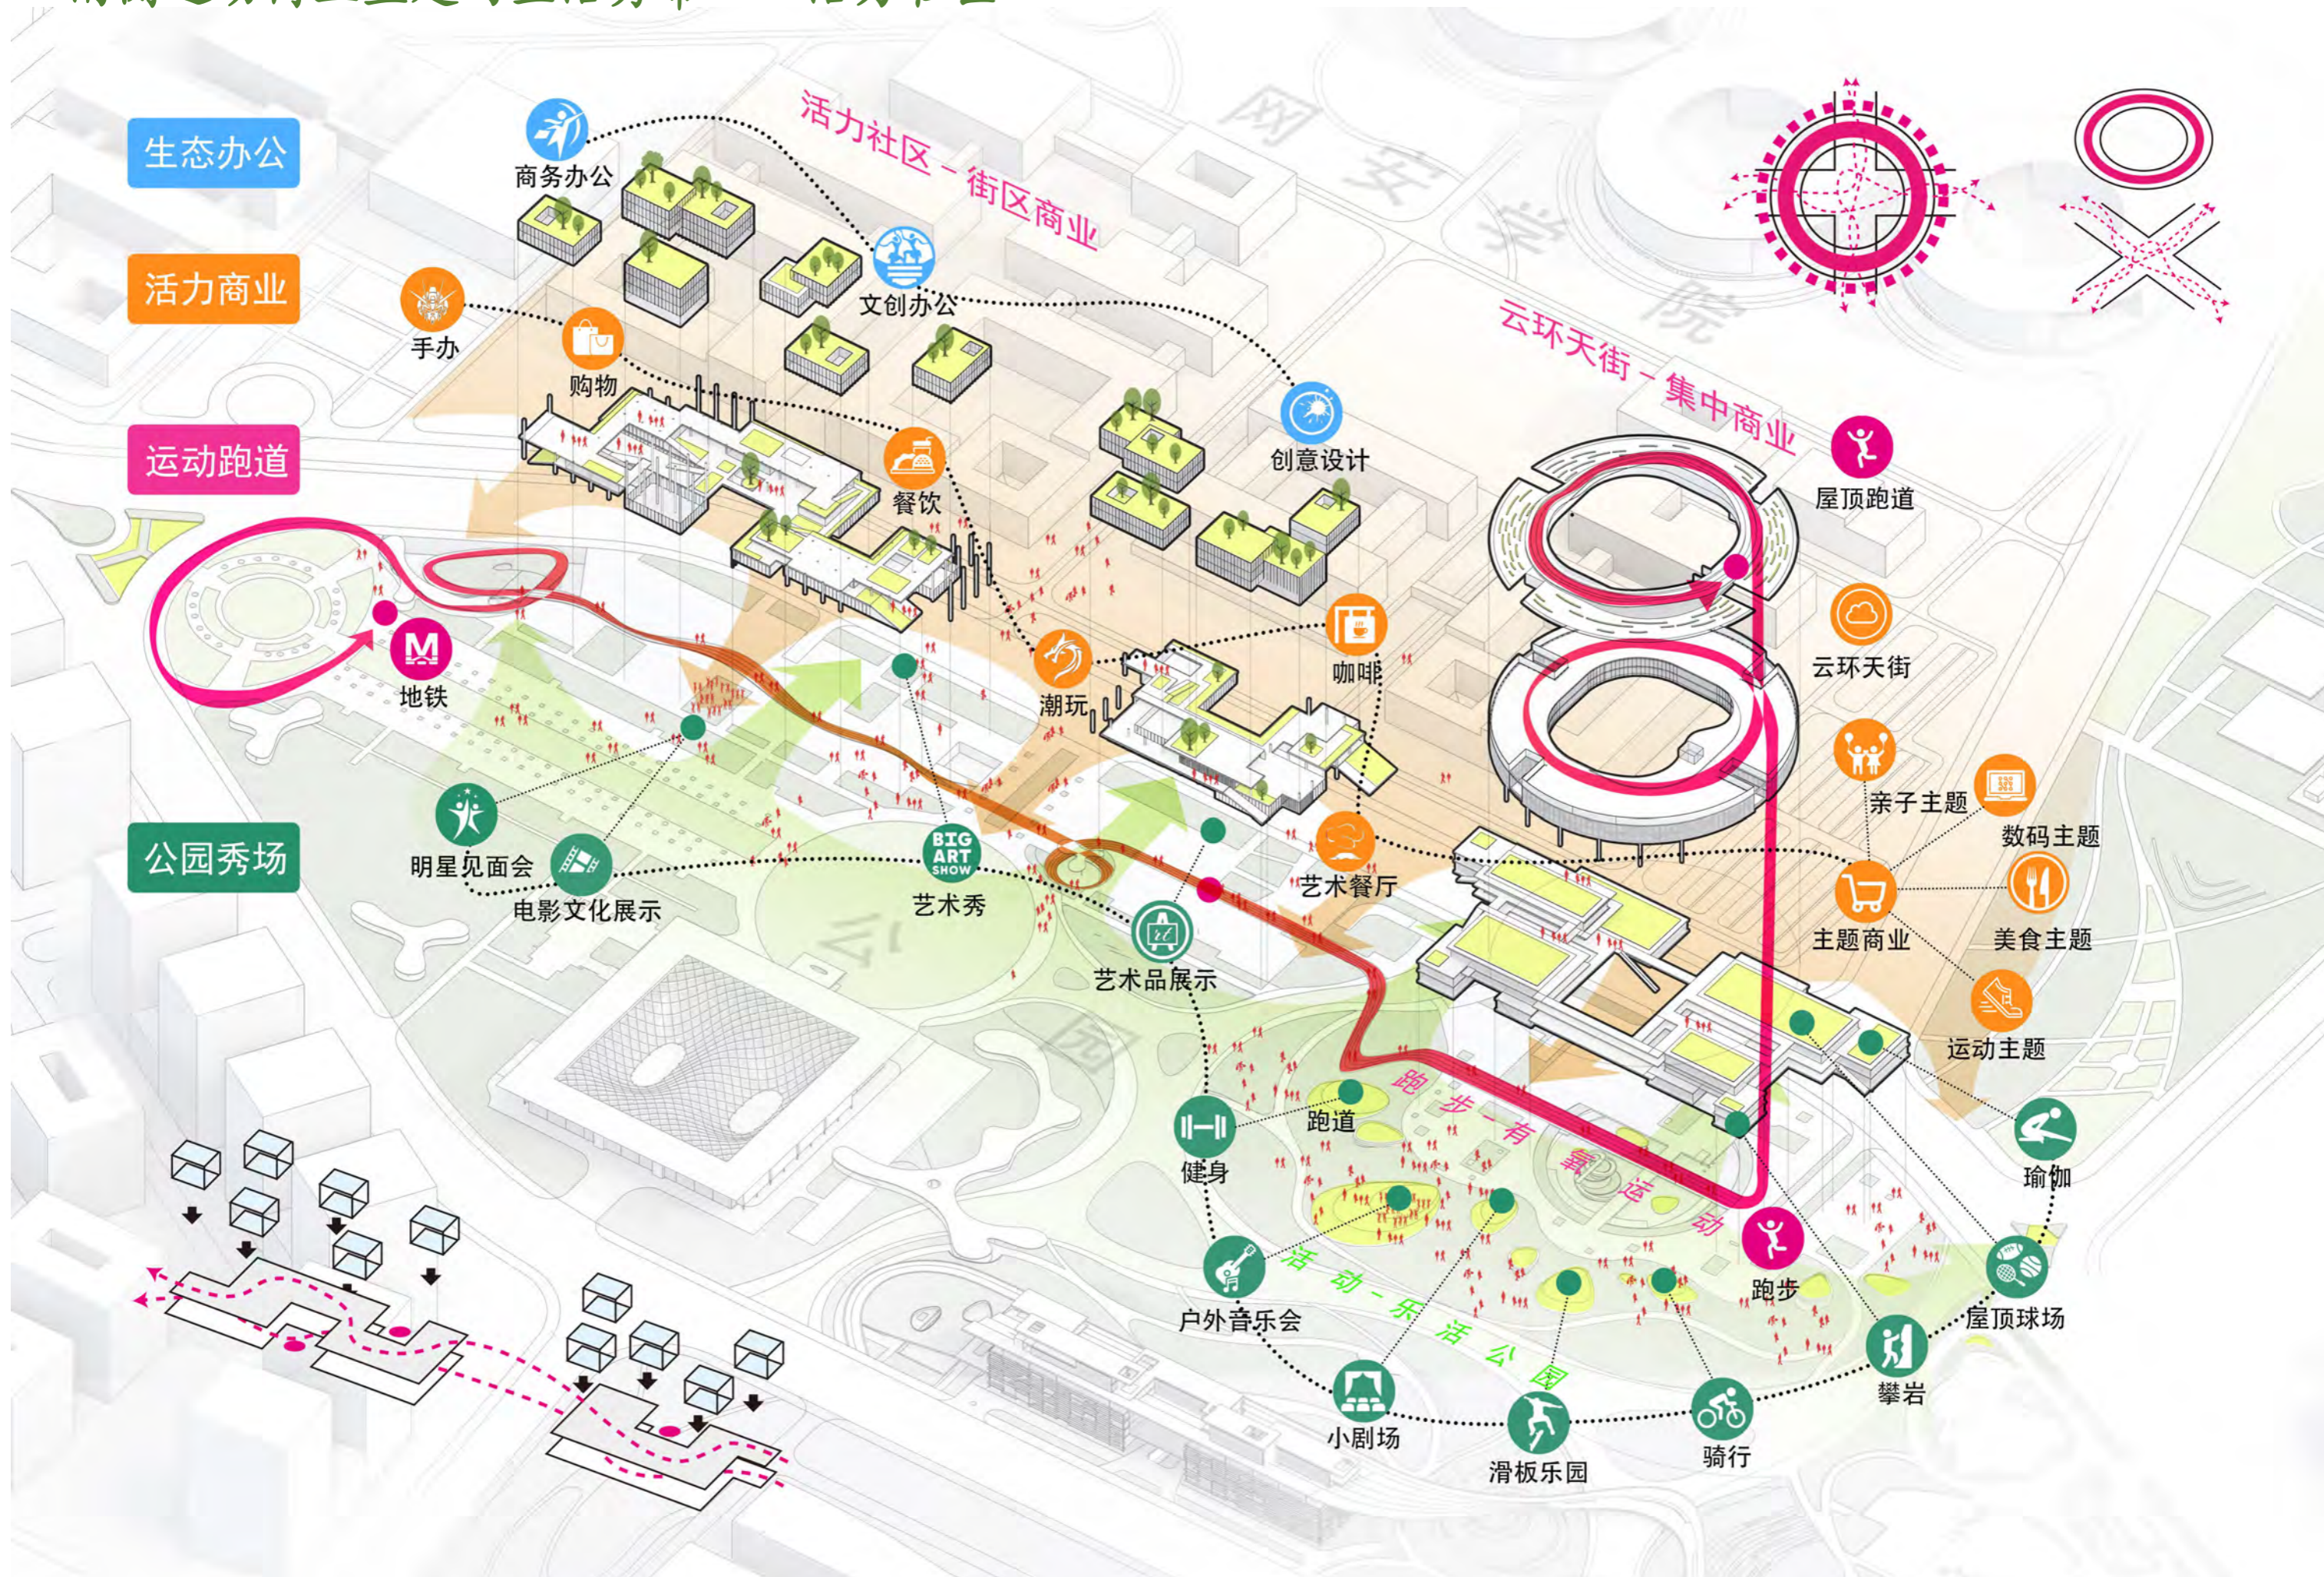

运动与亲子主题的云环天街服务高知产业工人与网安师生  
Sports and parent-child theme cloud ring street serves industrial workers and net security teachers and students

活力绿洲

The Heart of Net Valley

The Oasis of Vitality

天空跑道挥洒汗水 户外影院看个球赛 这里是青春的舞台

Sweat on the runway in the sky Watching a ball game in the outdoor theater  
This is the stage of youth

双首层商业与高区多态模块垂直叠加的  
多孔型商业街区

活力绿洲

The Heart of Net Valley

The Oasis of Vitality

# 南侧运动商业主题的生活秀带——活力社区