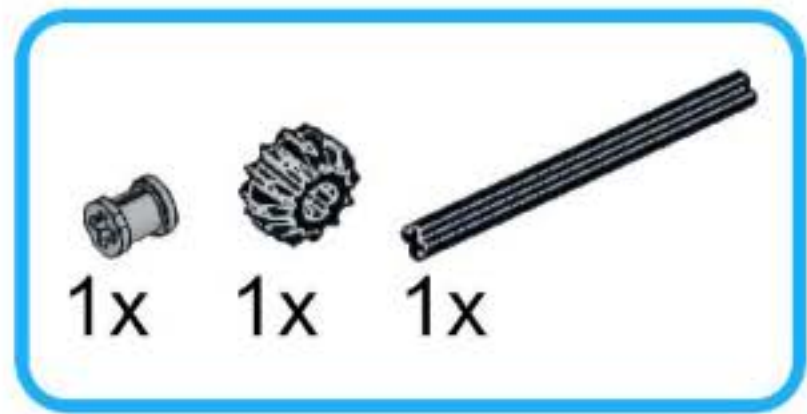

all-wheel drive beach buggy
unofficial building instruction

Beach

Buggy

for Lego® WeDo 2.0

1x

1x

1x

1x