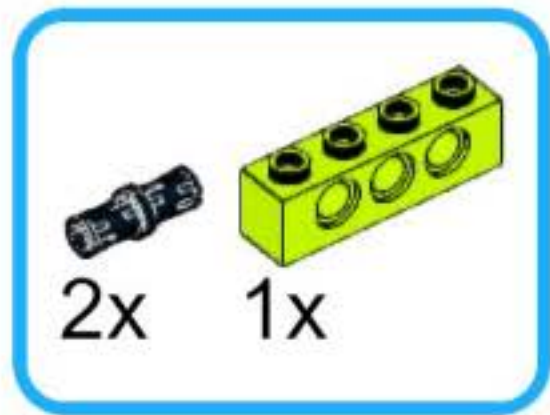

useless machine
unofficial building instruction

Useless machine

for Lego® WeDo 2.0
45300

1x 1x

1x 1x