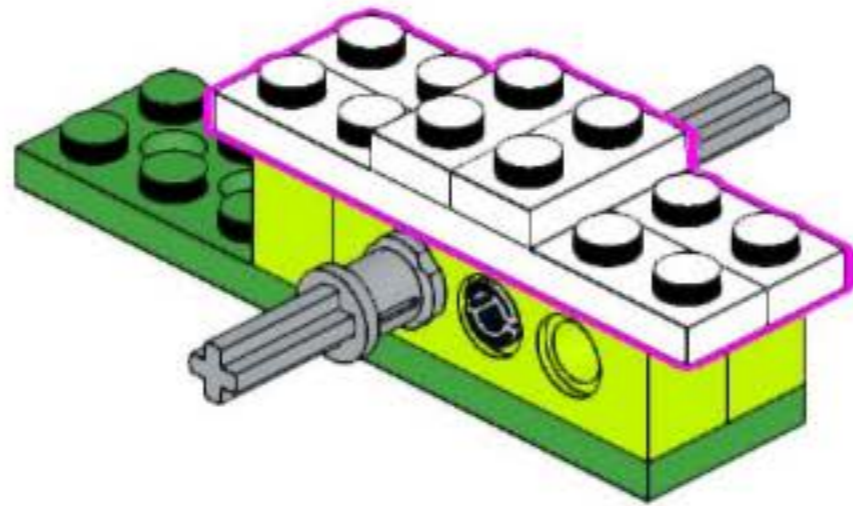

2 motors WRO base
unofficial building instruction

L

for Lego® WeDo 2.0
45300

Gergert's lab

2x

2 motors WRO base
unofficial building instruction

for Lego® WeDo 2.0
45300

Gergert's lab

2x