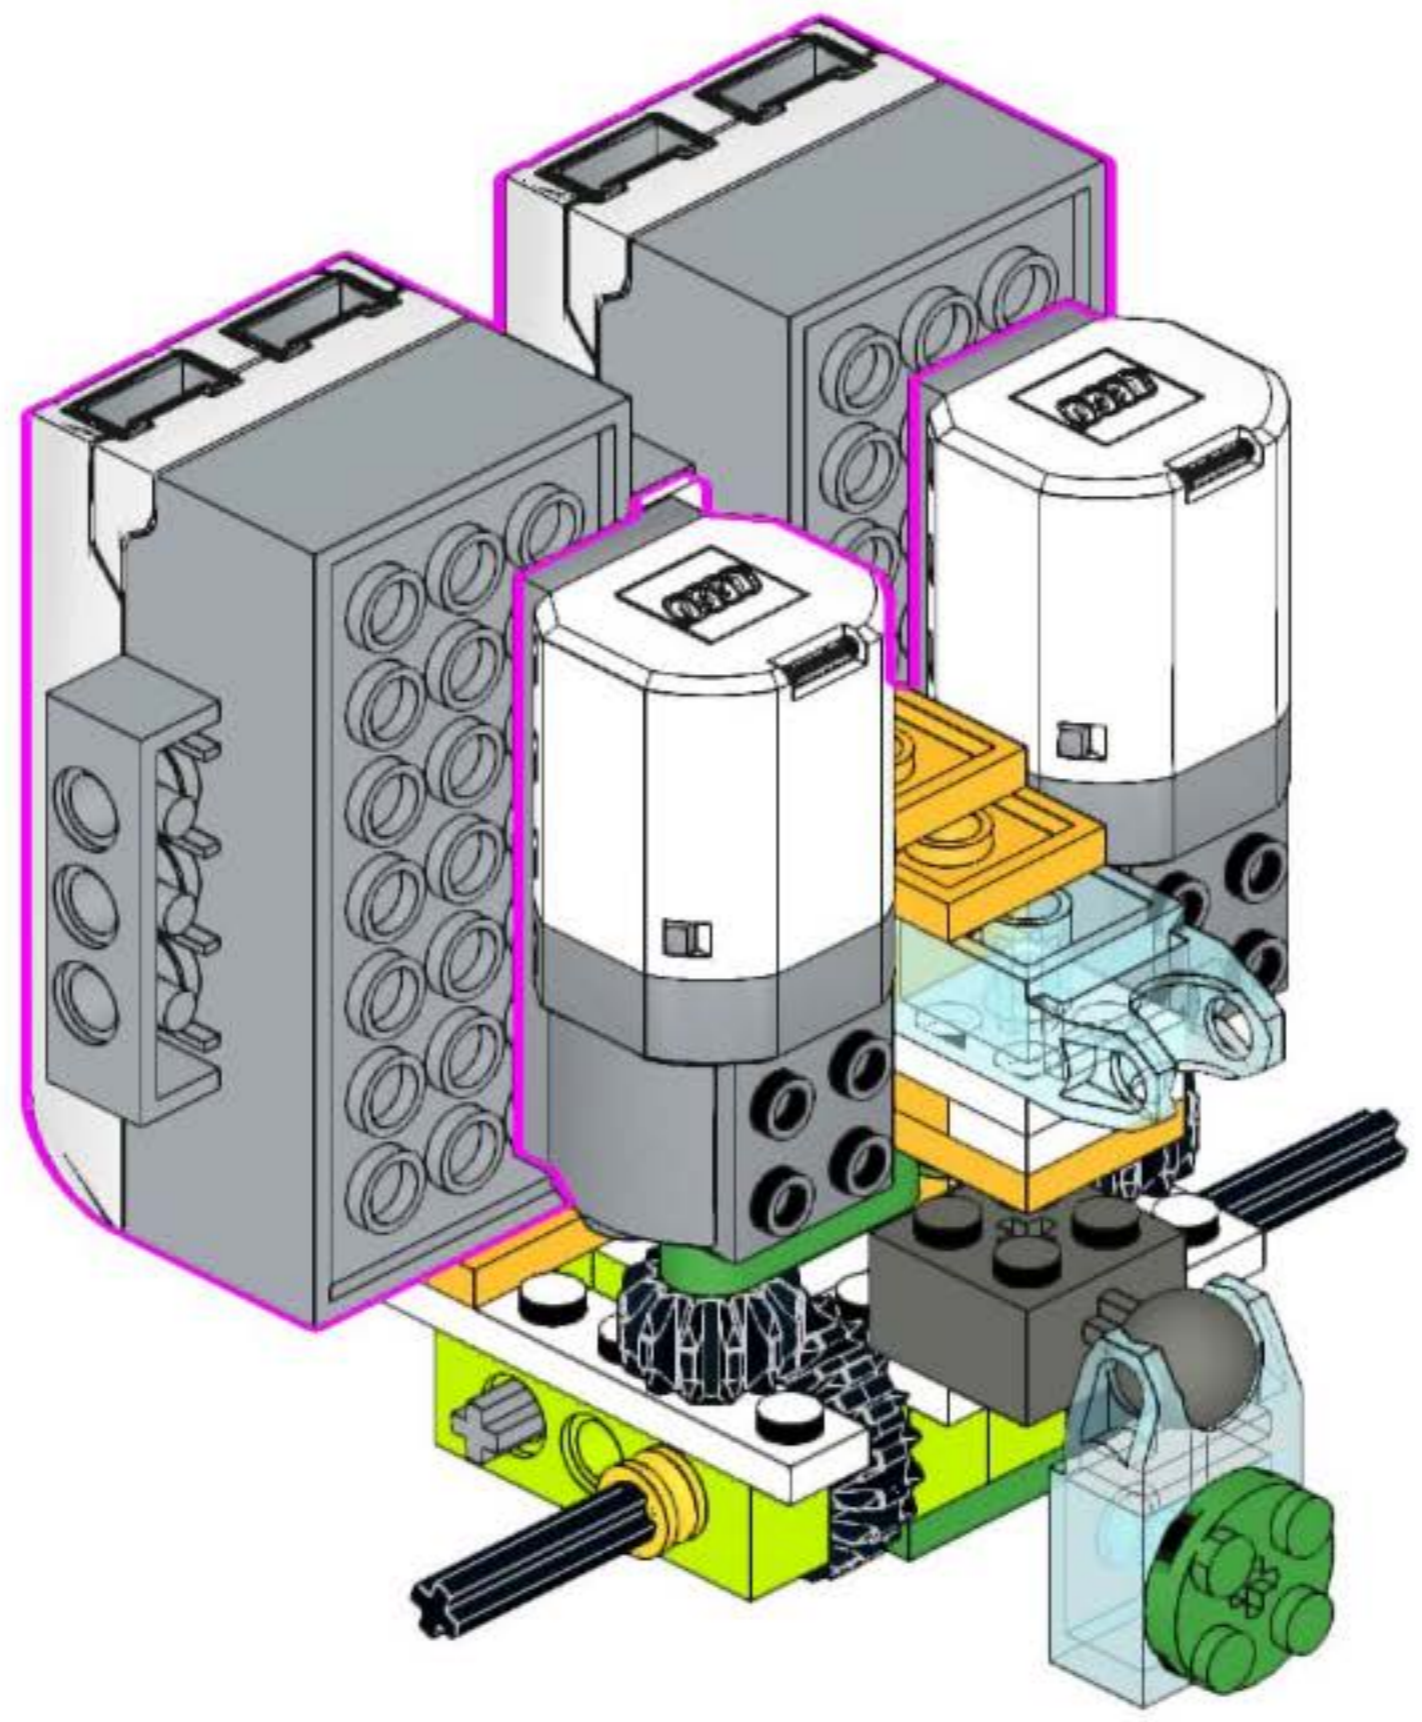

2 motors WRO base
unofficial building instruction

L

for Lego® WeDo 2.0
45300

Gergert's lab

2x

2 motors WRO base
unofficial building instruction

for Lego® WeDo 2.0
45300

Gergert's lab

2x