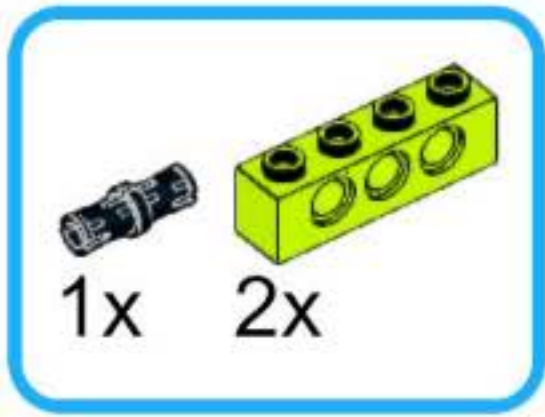

2 motors WRO base
unofficial building instruction

L

for Lego® WeDo 2.0
45300

Gergert's lab

2x

2 motors WRO base
unofficial building instruction

for Lego® WeDo 2.0
45300

Gergert's lab

2x