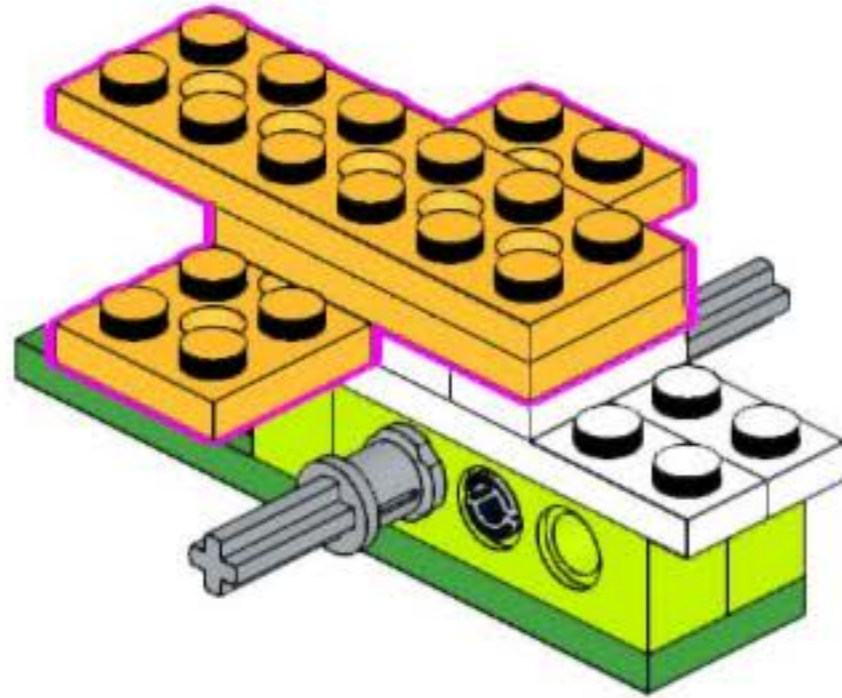

2 motors WRO base
unofficial building instruction

L

for Lego® WeDo 2.0
45300

Gergert's lab

2x

2 motors WRO base
unofficial building instruction

for Lego® WeDo 2.0
45300

Gergert's lab

2x