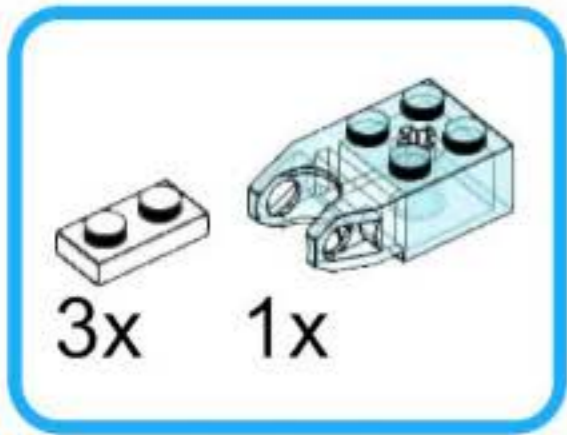

2 motors WRO base
unofficial building instruction

L

for Lego® WeDo 2.0
45300

Gergert's lab

2x

2 motors WRO base
unofficial building instruction

for Lego® WeDo 2.0
45300

Gergert's lab