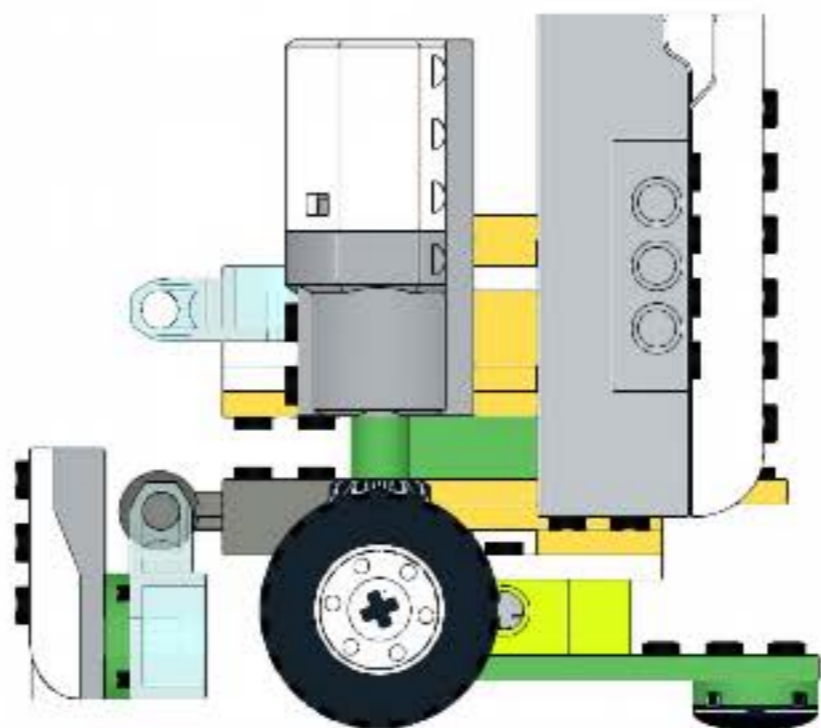

2 motors WRO base
unofficial building instruction

L

for Lego® WeDo 2.0
45300

Gergert's lab

2x

2 motors WRO base
unofficial building instruction

for Lego® WeDo 2.0
45300

Gergert's lab

2x