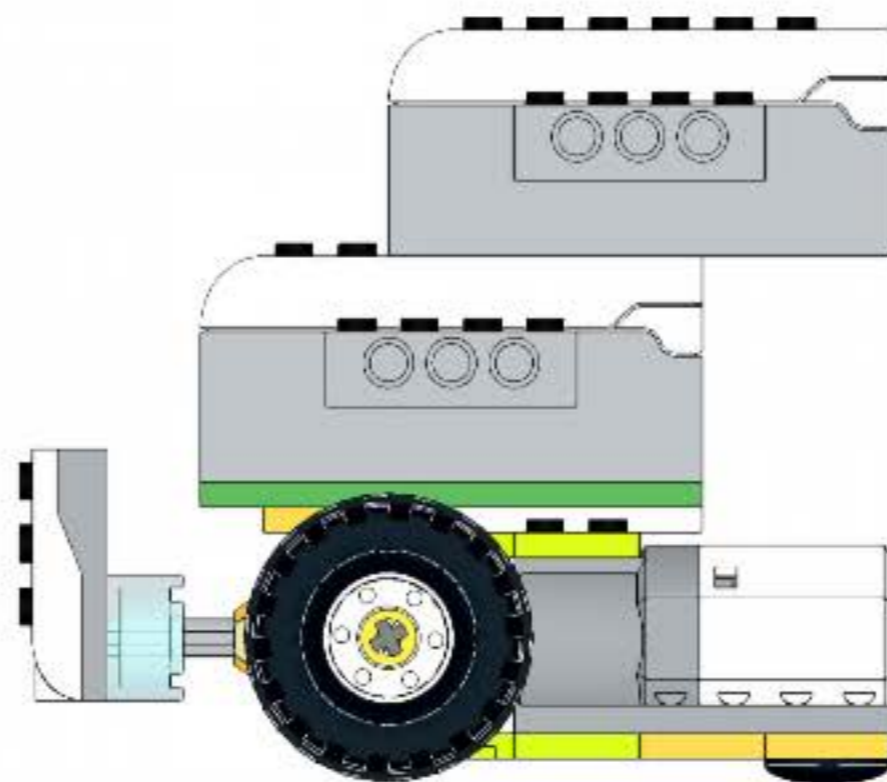

2 motors WRO base
unofficial building instruction

L

for Lego® WeDo 2.0
45300

Gergert's lab

2x

2 motors WRO base
unofficial building instruction

for Lego® WeDo 2.0
45300

Gergert's lab

2x