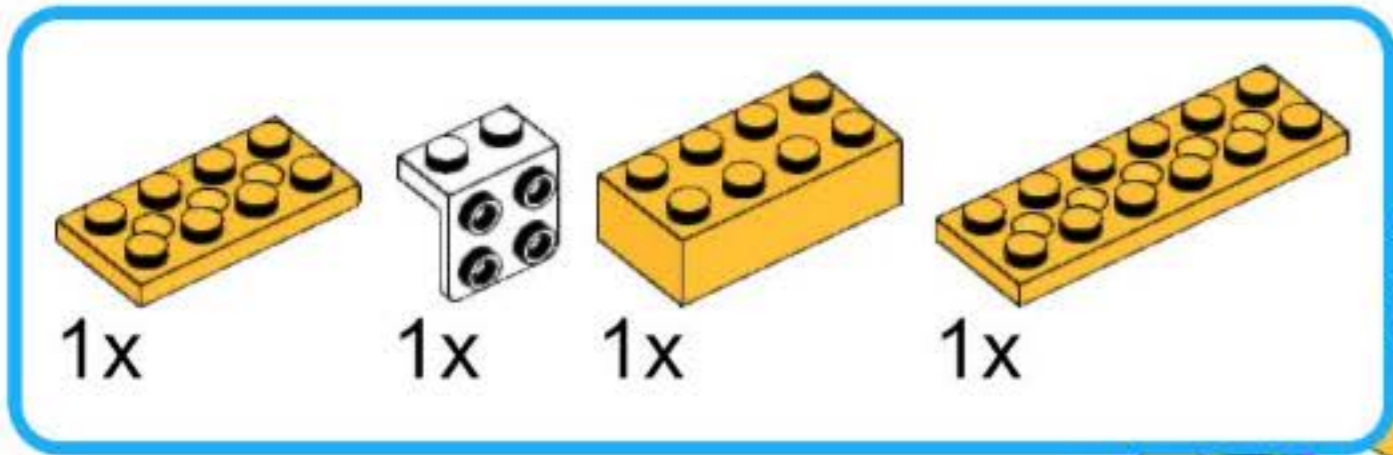

2 motors WRO base
unofficial building instruction

L

for Lego® WeDo 2.0
45300

Gergert's lab

2x

2 motors WRO base
unofficial building instruction

for Lego® WeDo 2.0
45300

Gergert's lab

2x