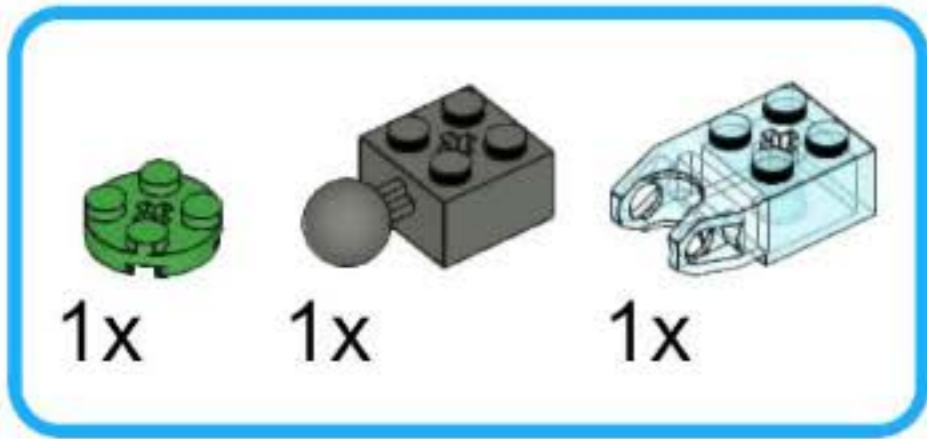

2 motors WRO base
unofficial building instruction

L

for Lego® WeDo 2.0
45300

Gergert's lab

2x

2 motors WRO base
unofficial building instruction

for Lego® WeDo 2.0
45300

Gergert's lab

2x