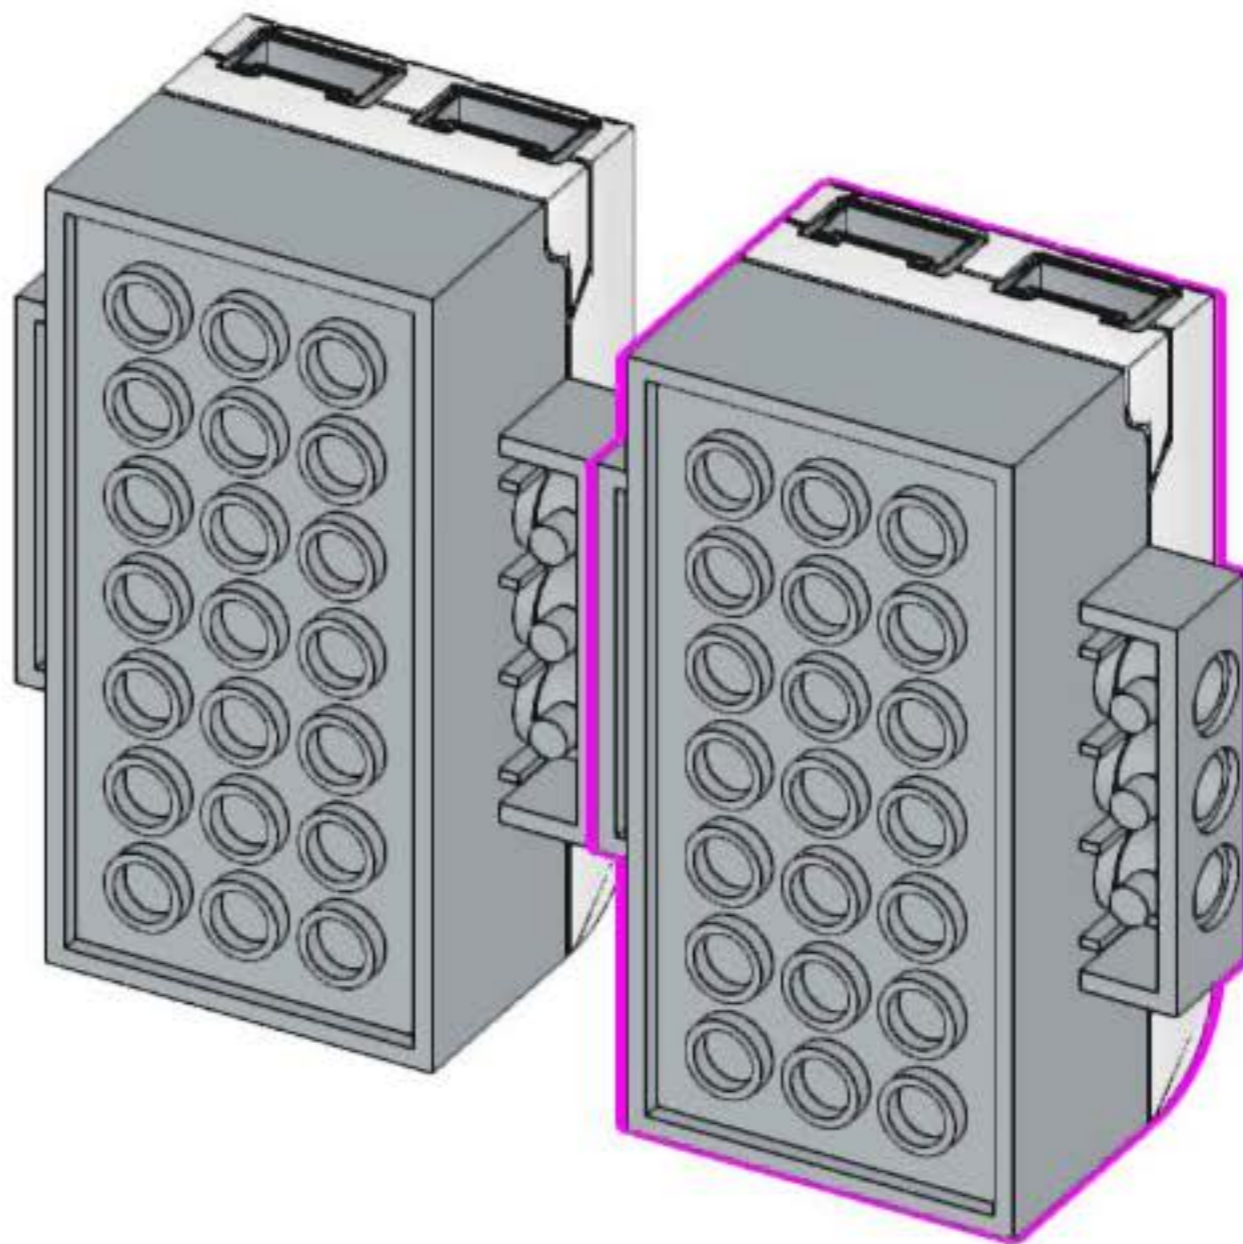

2 motors WRO base
unofficial building instruction

L

for Lego® WeDo 2.0
45300

Gergert's lab

2x

2 motors WRO base
unofficial building instruction

for Lego® WeDo 2.0
45300

Gergert's lab

2x