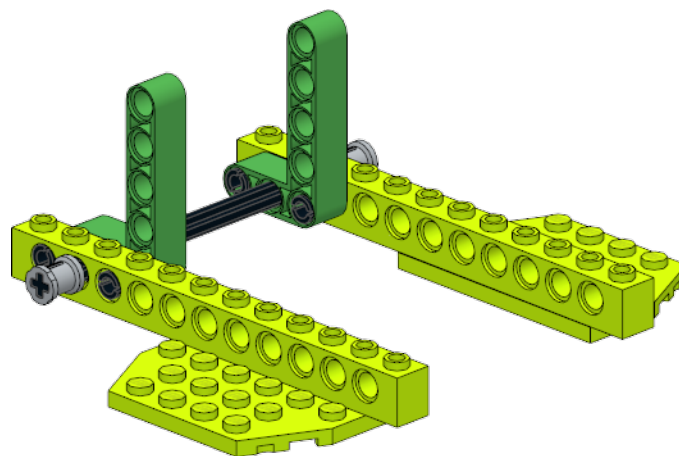

Wedo2.0 #12-Pata Pata

青蛙

Model instructions by Xing Wei

82 Pieces

1

2

3 
4x

5

1x

6  2x

8  2x

9

10

11

12

13