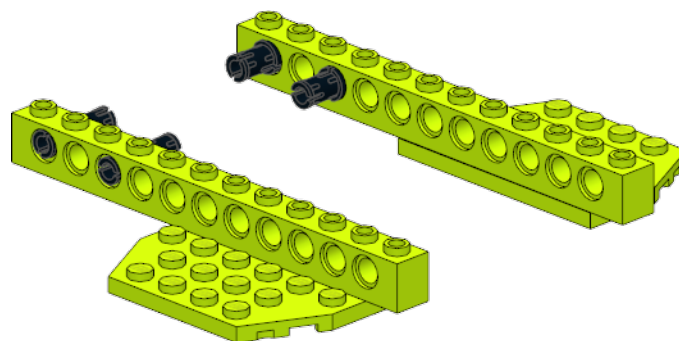

Wedo2.0 #12-Pata Pata

青蛙

Model instructions by Xing Wei

82 Pieces

1

2

3 
4x

5

1x

6  2x

8  2x

9

10

11

12

13