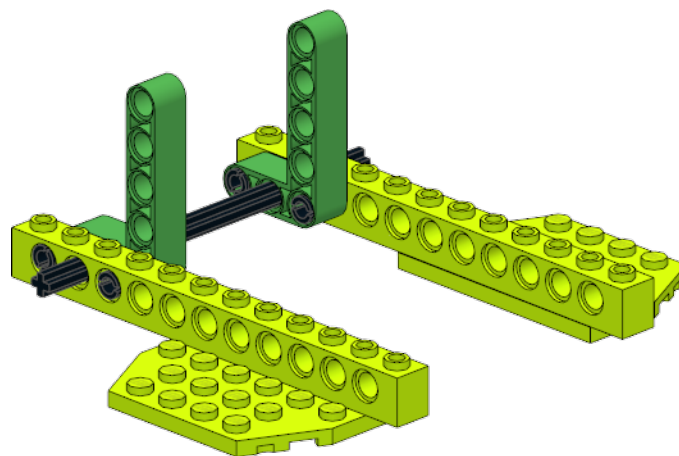

Wedo2.0 #12-Pata Pata

青蛙

Model instructions by Xing Wei

82 Pieces

1

2

3 
4x

5

1x

6  2x

8  2x

9

10

11

12

13