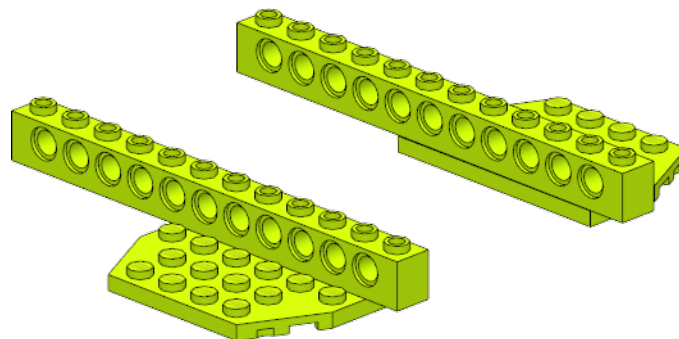

Wedo2.0 #12-Pata Pata

青蛙

Model instructions by Xing Wei

82 Pieces

1

2

3 
4x

5

1x

6  2x

8  2x

9

10

11

12

13