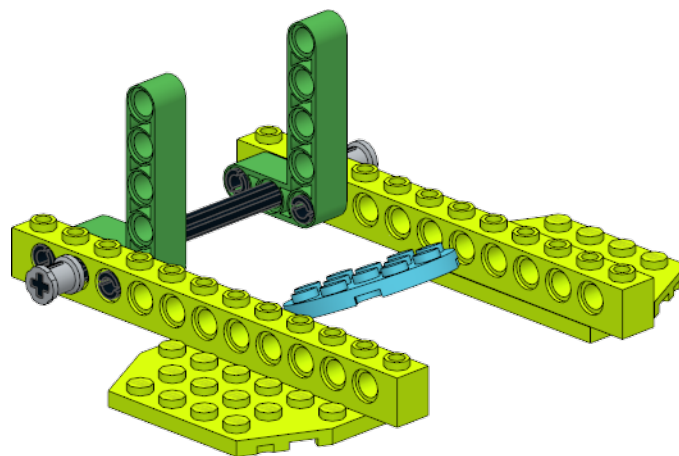

Wedo2.0 #12-Pata Pata

青蛙

Model instructions by Xing Wei

82 Pieces

1

2

3 
4x

5

1x

6  2x

8  2x

9

10

11

12

13