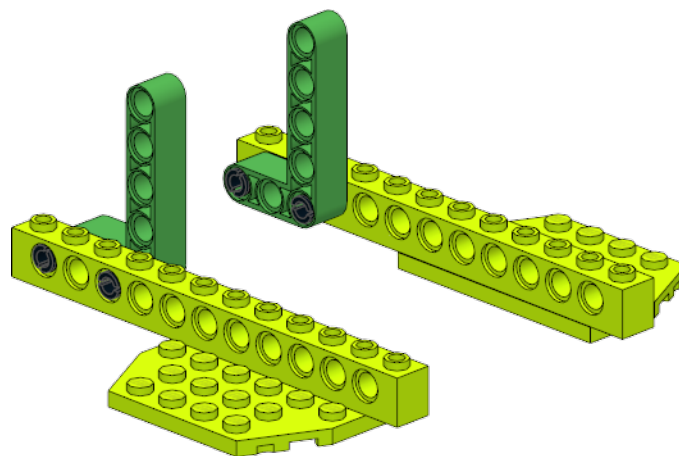

Wedo2.0 #12-Pata Pata

青蛙

Model instructions by Xing Wei

82 Pieces

1

2

3 
4x

5

1x

6  2x

8  2x

9

10

11

12

13