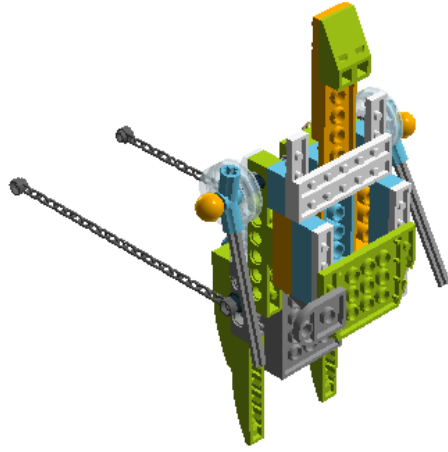

LEGO DIGITAL DESIGNER 4.2

Model Name:

Mountaineer

Number of Bricks: 153

Step 1 of 62

Step 2 of 62

Step 3 of 62

Step 4 of 62

Step 16 of 62

Step 17 of 62

Step 18 of 62

Step 19 of 62

Step 20 of 62

Step 21 of 62

Step 22 of 62

Step 23 of 62

Step 24 of 62

Step 25 of 62

Step 26 of 62

Step 27 of 62

2 x

1 x

1 x

Step 28 of 62