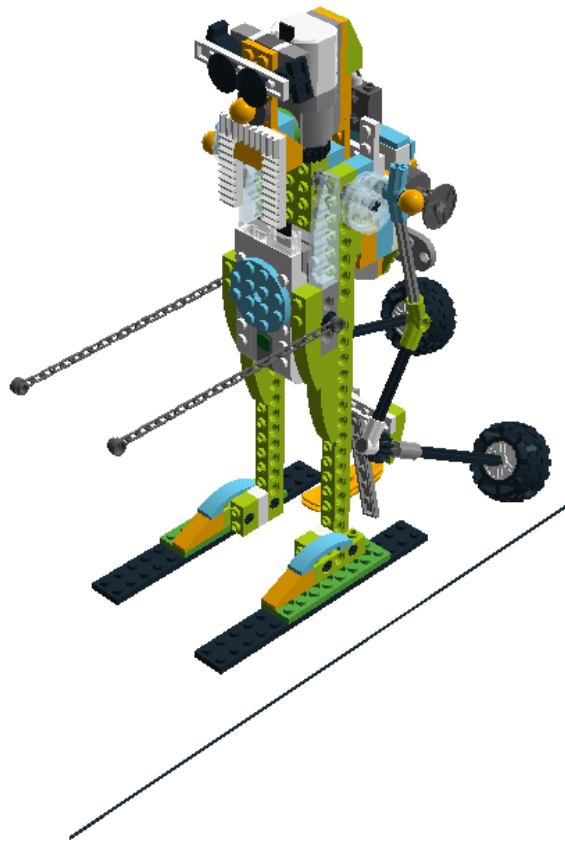

2 x

Step 60 of 62

Step 61 of 62

Step 62 of 62

3 x		6092674 BRICK 1X2 - Medium Azur	2 x		4653970 BRICK 2X2 - Medium Azur	2 x		6036238 BRICK 1X4 - Medium Azur
2 x		6100027 BRICK 2X4 - Flame Yellowish Orange	1 x		4625629 BRICK 2X4 - Medium Azur	2 x		4558952 BRICK 1X1 W. 1 KNOB - White
2 x		6132372 TECHNIC BRICK 1X2, Ø4.9 - Bright Yellowish Green	3 x		6178919 BRICK 1X2 WITH CROSS HOLE - Dark Stone Grey	1 x		4210935 BRICK 1X2 WITH CROSS HOLE - Dark Stone Grey
4 x		4211364 BRICK 1X2 W. HORIZONTAL SNAP - Medium Stone Grey	4 x		6132373 TECHNIC BRICK 1X4, Ø4.9 - Bright Yellowish Green	2 x		6132375 TECHNIC BRICK 1X8 - Bright Yellowish Green
2 x		6132379 TECHNIC BRICK 1X16, Ø4.9 - Bright Yellowish Green	1 x		6024286 ROOF TILE 1 X 2 X 2/3, ABS - Flame Yellowish Orange	2 x		6136455 ROOF TILE 1X2 INV. - Flame Yellowish Orange
2 x		6131583 ROOF TILE 1X3/25° - Flame Yellowish Orange	2 x		6138622 ROOF TILE 1X3/25° INV. - Bright Yellowish Green	4 x		4515374 ROOF TILE 2X1X2 - Medium Stone Grey
2 x		6097093 PLATE W. BOW 1X4X2/3 - Medium Azur	1 x		4537928 BRICK W/BOW 1/3 - Bright Yellowish Green	4 x		6139693 BRICK 1X6 W/BOW - Bright Yellowish Green
2 x		6032418 BRICK 1X6 W/BOW - Tr. Light Blue	2 x		4649741 FLAT TILE 1X2 - Medium Azur	6 x		302301 PLATE 1X2 - White
4 x		371001 PLATE 1X4 - White	1 x		4211481 FLAT TILE 1X8 - Medium Stone Grey	4 x		366601 PLATE 1X6 - White
2 x		428226 PLATE 2X16 - Black	3 x		614126 PLATE 1X1 ROUND - Black	2 x		4278359 SLIDE SHOE ROUND 2X2 - Black
1 x		6138624 PLATE 2X2 ROUND - Bright Green	1 x		6055313 FLAT TILE 2x2 ROUND W. HOLE Ø4.85 - Dark Stone Grey	2 x		6093053 PLATE ROUND W. 1 KNOB - White
1 x		6102828 PLATE 4X4 ROUND W. SNAP - Medium Azur	2 x		6116514 PLATE 4X6 26 DEGREES - Bright Yellowish Green	1 x		4211419 COUPLING PLATE 2X2 - Medium Stone Grey
2 x		4144024 T-BEAM W. PLATE 1X2 W. TUBE - Black	2 x		6132408 PLATE 2X4, 3XØ4.9 - Flame Yellowish Orange	2 x		6117940 ANGLE PLATE 1X2 / 2X2 - White
4 x		6132409 PLATE 2X6 W. HOLES - Flame Yellowish Orange	2 x		6138494 PLATE 2X8 W. HOLES - Bright Green	4 x		6096296 WEDGE-BELT WHEEL Ø24 - Tr. Light Blue