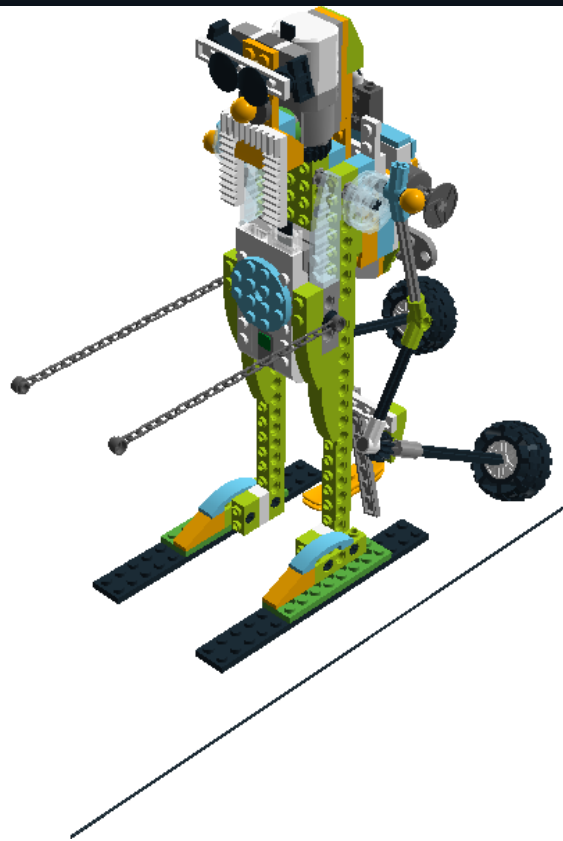

LEGO DIGITAL DESIGNER 4.2

Model Name:

Mountaineer

Number of Bricks: 153

Step 1 of 62

Step 2 of 62

Step 3 of 62

Step 4 of 62