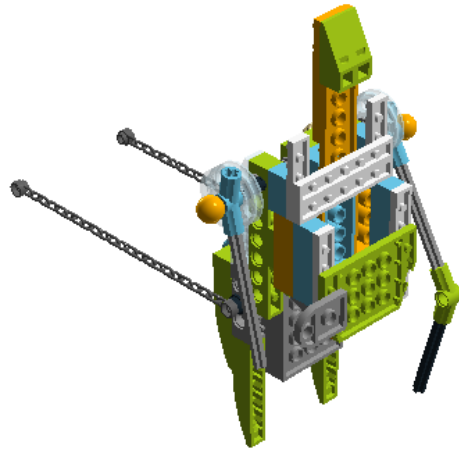

LEGO DIGITAL DESIGNER 4.2

Model Name:

Mountaineer

Number of Bricks: 153

Step 1 of 62

Step 2 of 62

Step 3 of 62

Step 4 of 62

Step 16 of 62

Step 17 of 62

Step 18 of 62

Step 19 of 62

Step 20 of 62

Step 21 of 62

Step 22 of 62

Step 23 of 62

Step 24 of 62

Step 25 of 62

Step 26 of 62

Step 27 of 62

2 x

1 x

1 x

Step 28 of 62