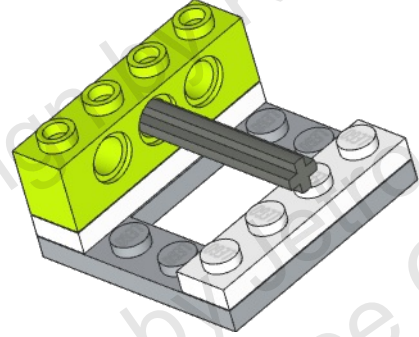

R2D2

Design by Kansu Deniz
Instructions by Jetro de Château
and Lee Citra

1

not for sale
model design by Kansu Deniz
Instructions by Pedro de Château
and Lee Citra
not for sale

2

not for sale
model designed by Kansu Deniz
Instructions by de Château
and Lee Citra
not for sale