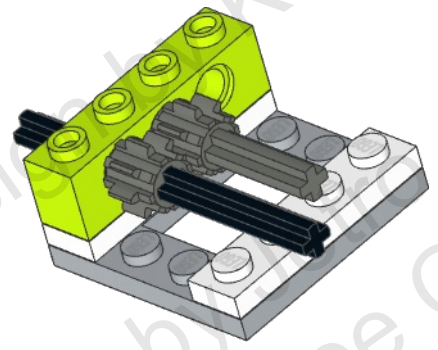

not for sale
model designed by Kansu Deniz
Instructions by de Château
and Lee Citra
not for sale