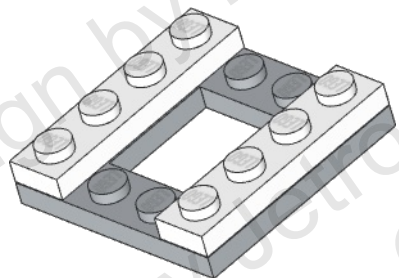

R2D2

Design by Kansu Deniz
Instructions by Jetro de Château
and Lee Citra

1

not for sale
model design by Kansu Deniz
Instructions by Pedro de Château
and Lee Citra
not for sale

2

not for sale
model designed by Kansu Deniz
Instructions by de Château
and Lee Citra
not for sale