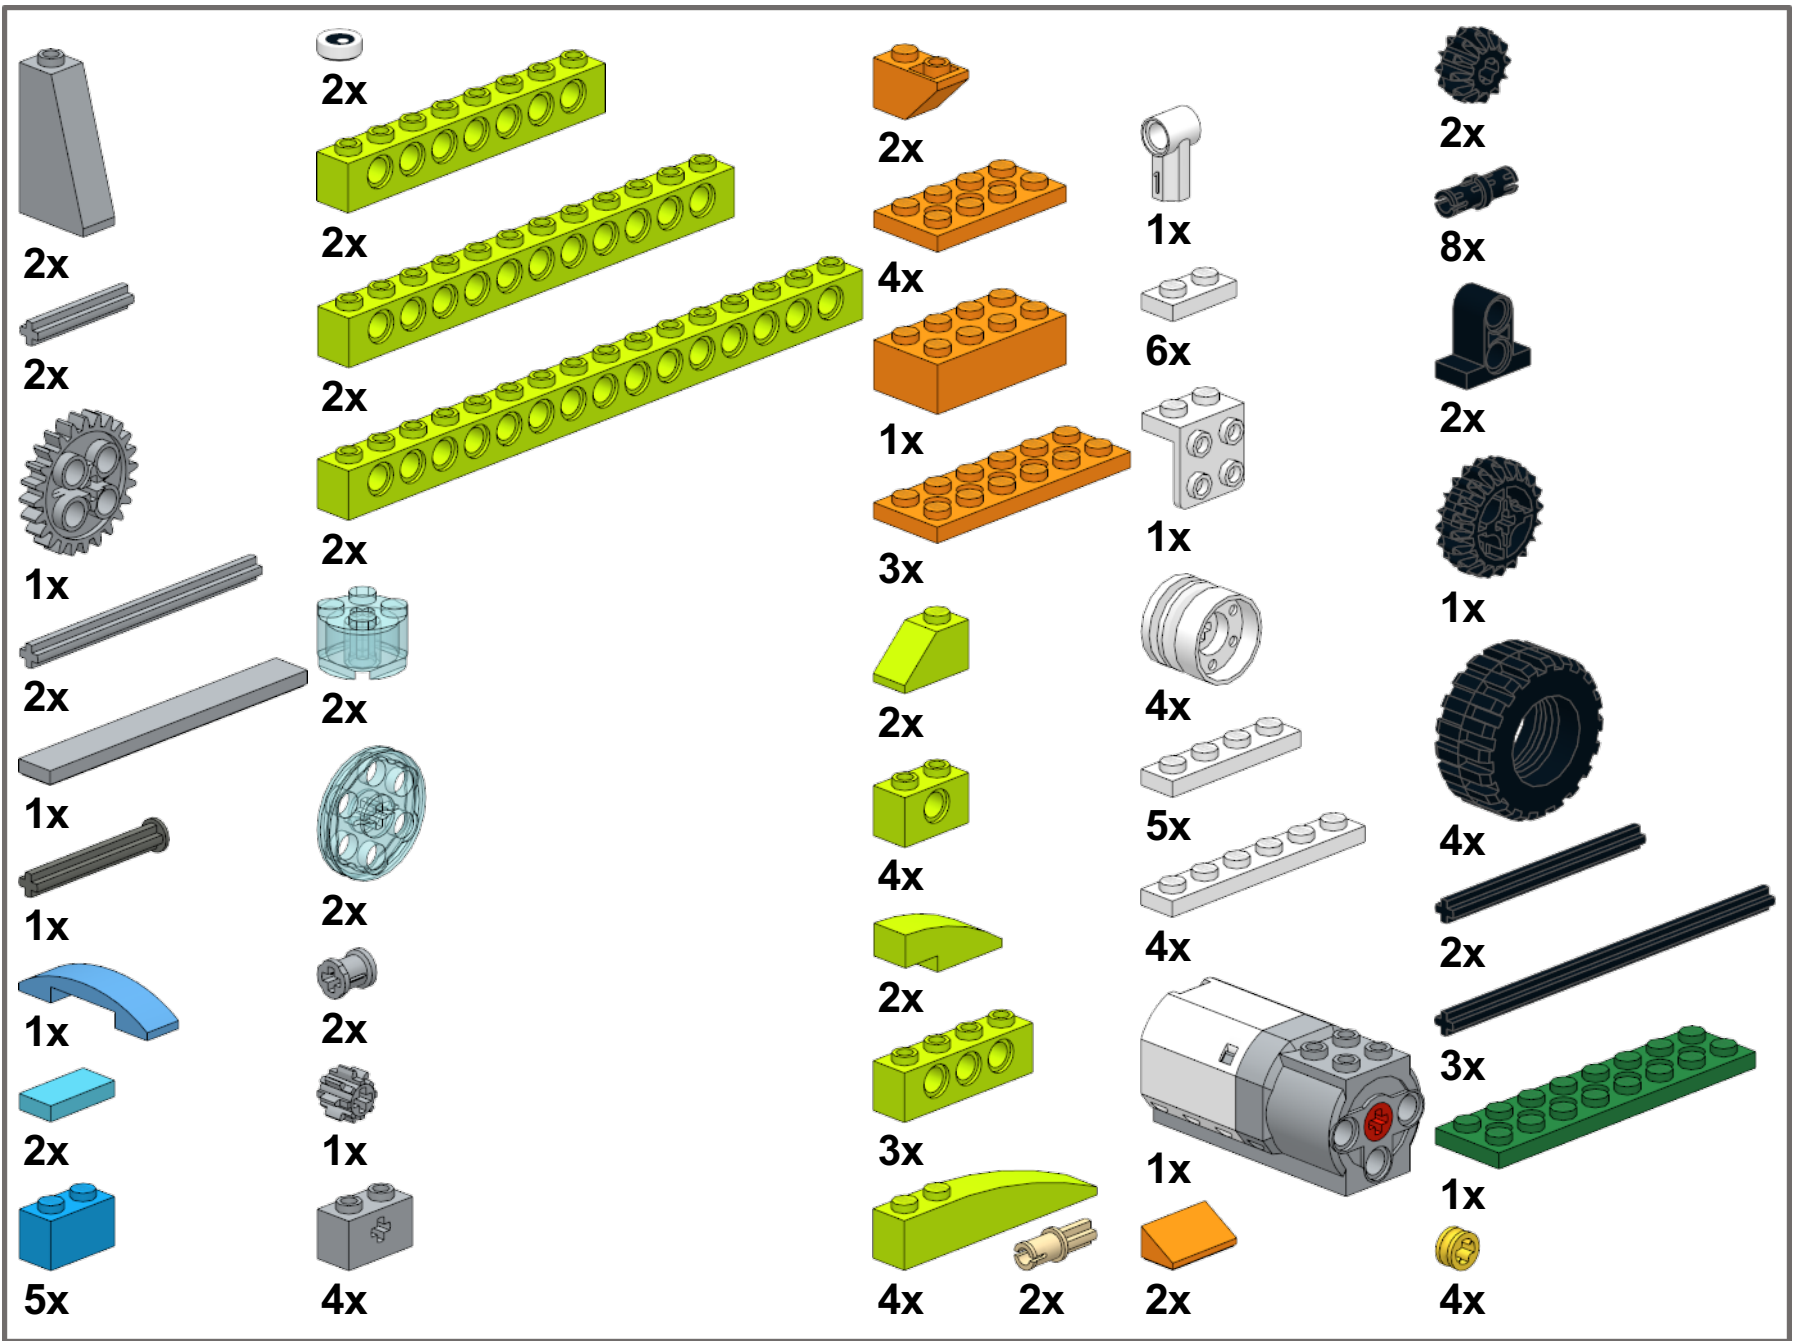

# 24

25

1x

26

27

Sheep Sine Driver

Model instructions by XingWei

Copyright © 2016