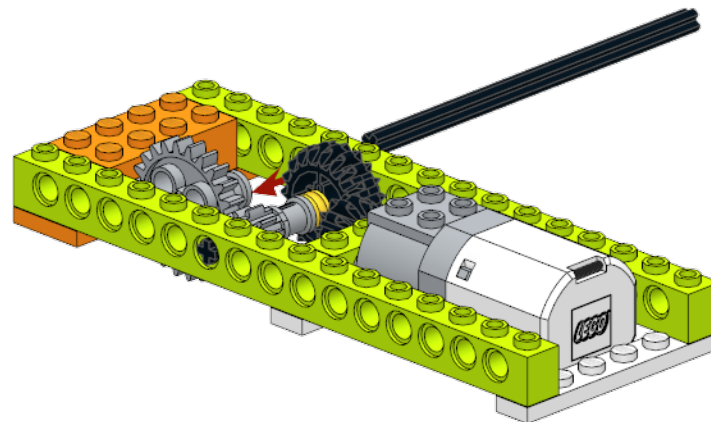

## Sheep Sine Driver

Model instructions by Xing Wei

115 Pieces

**1**

**2**

**3**

**4**

5

6

7

8

9

11

10

12

**13**

**14**

**15**

**16**

17

18

19

20

21