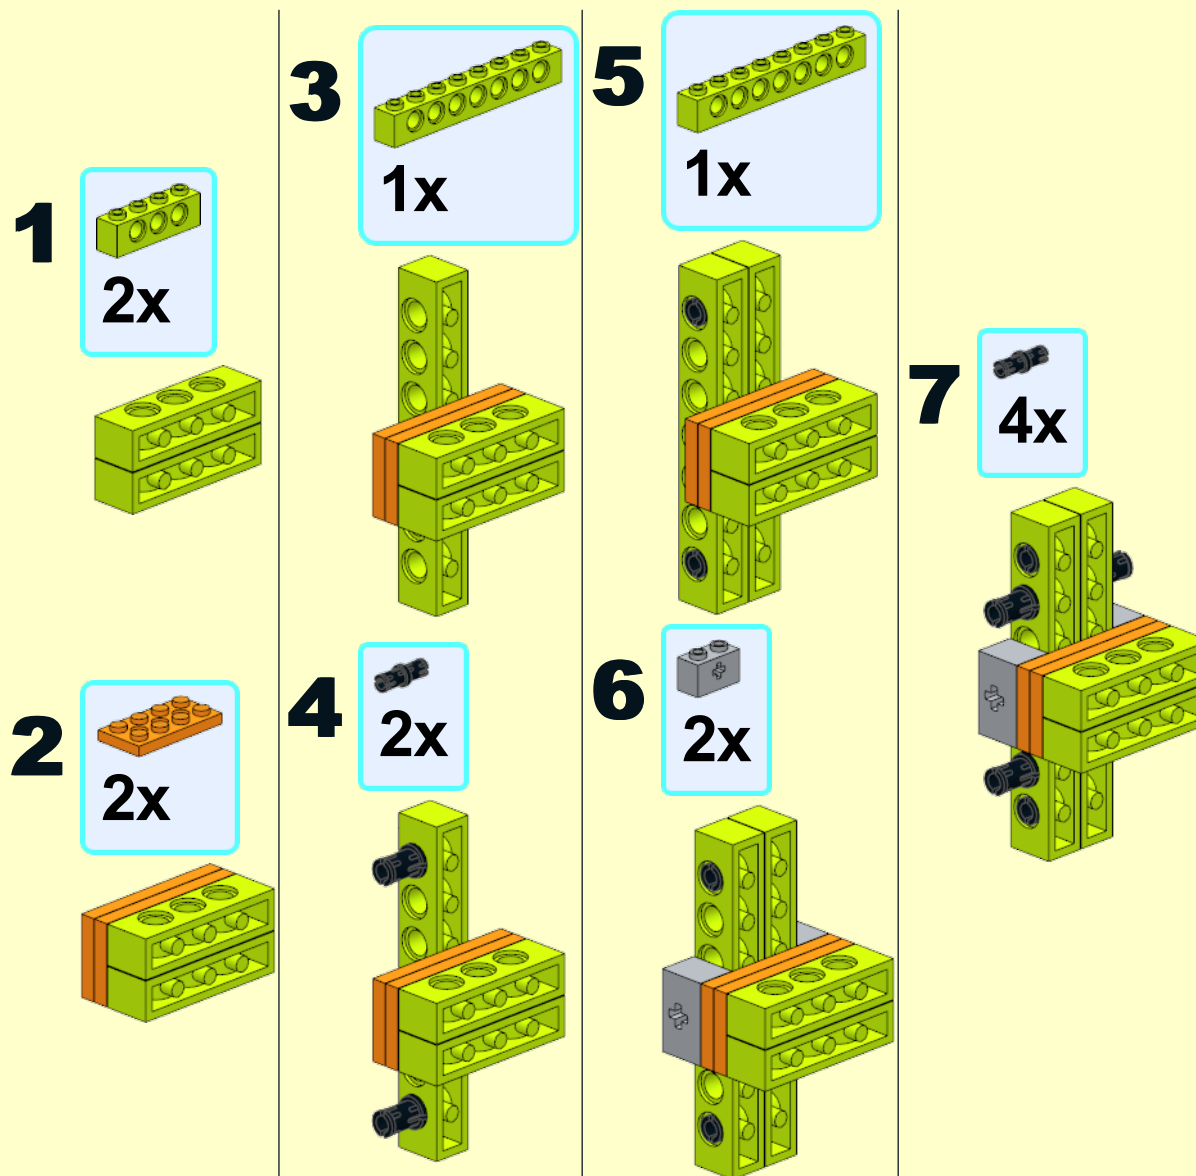

# 24

25

1x

26

27

Sheep Sine Driver

Model instructions by XingWei

Copyright © 2016