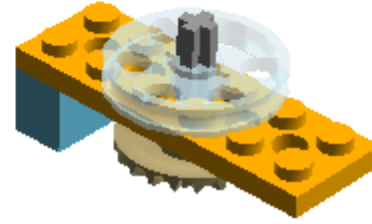

Step 4 of 54

1 x

1 x

1 x