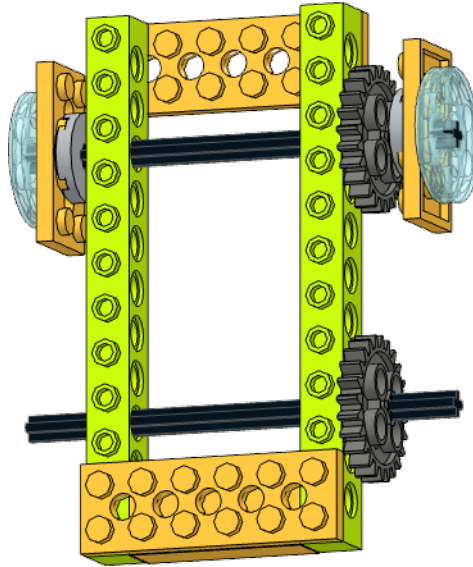

Wedo2.0 #20-七品芝麻官

七品芝麻官

Model instructions by Xing Wei

303 Pieces

1

3

4 
2x

5

6

7  3x

8  3x

9

10

11

12 
1x

1