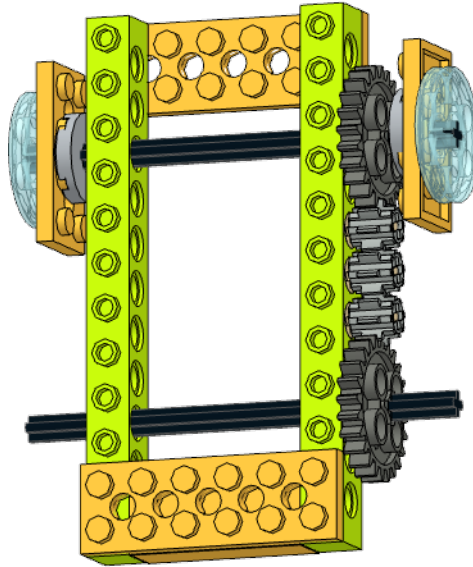

Wedo2.0 #20-七品芝麻官

七品芝麻官

Model instructions by Xing Wei

303 Pieces

1

3

4 
2x

5

6

7  3x

8  3x

9

10

11

12 
1x

1