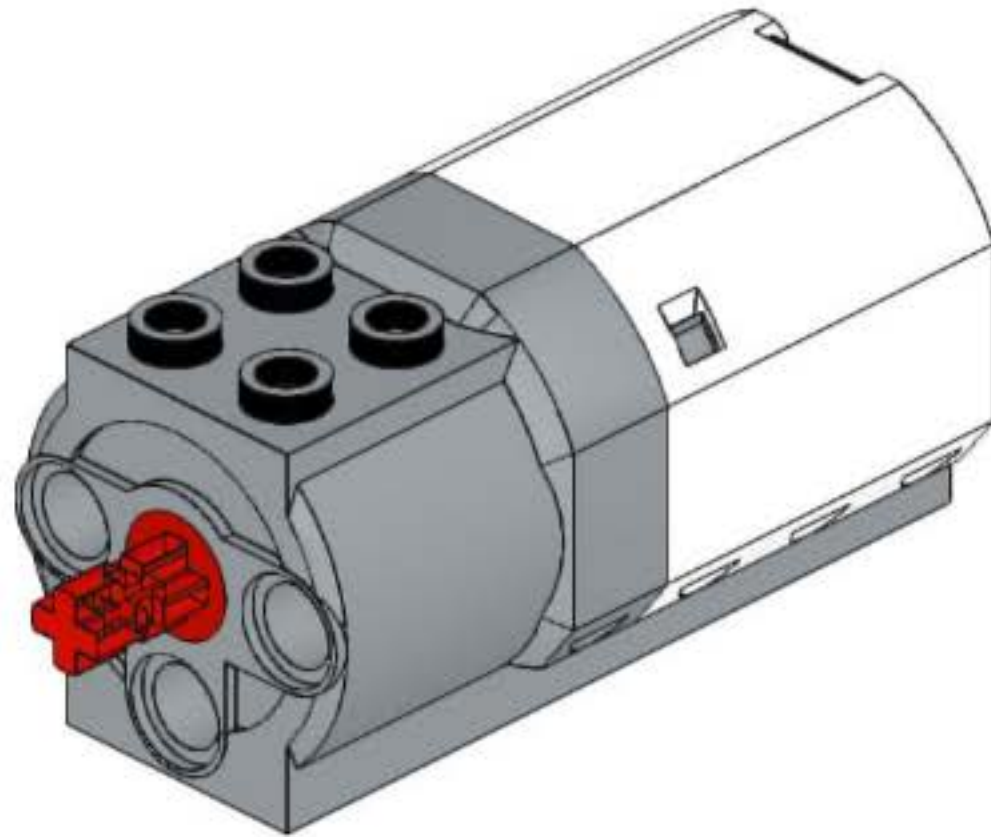

snowmobile robot
unofficial building instruction

Snowmobile

- 2x
- 1x
- 1x
- 1x

- 2x 
- 1x 
- 1x 

- 1x 
- 2x 
- 1x 
- 1x 

2x 1x

A legend box with a blue border containing two orange Technic pins and one blue curved Technic piece. Below the pins is the text "2x" and below the curved piece is the text "1x".