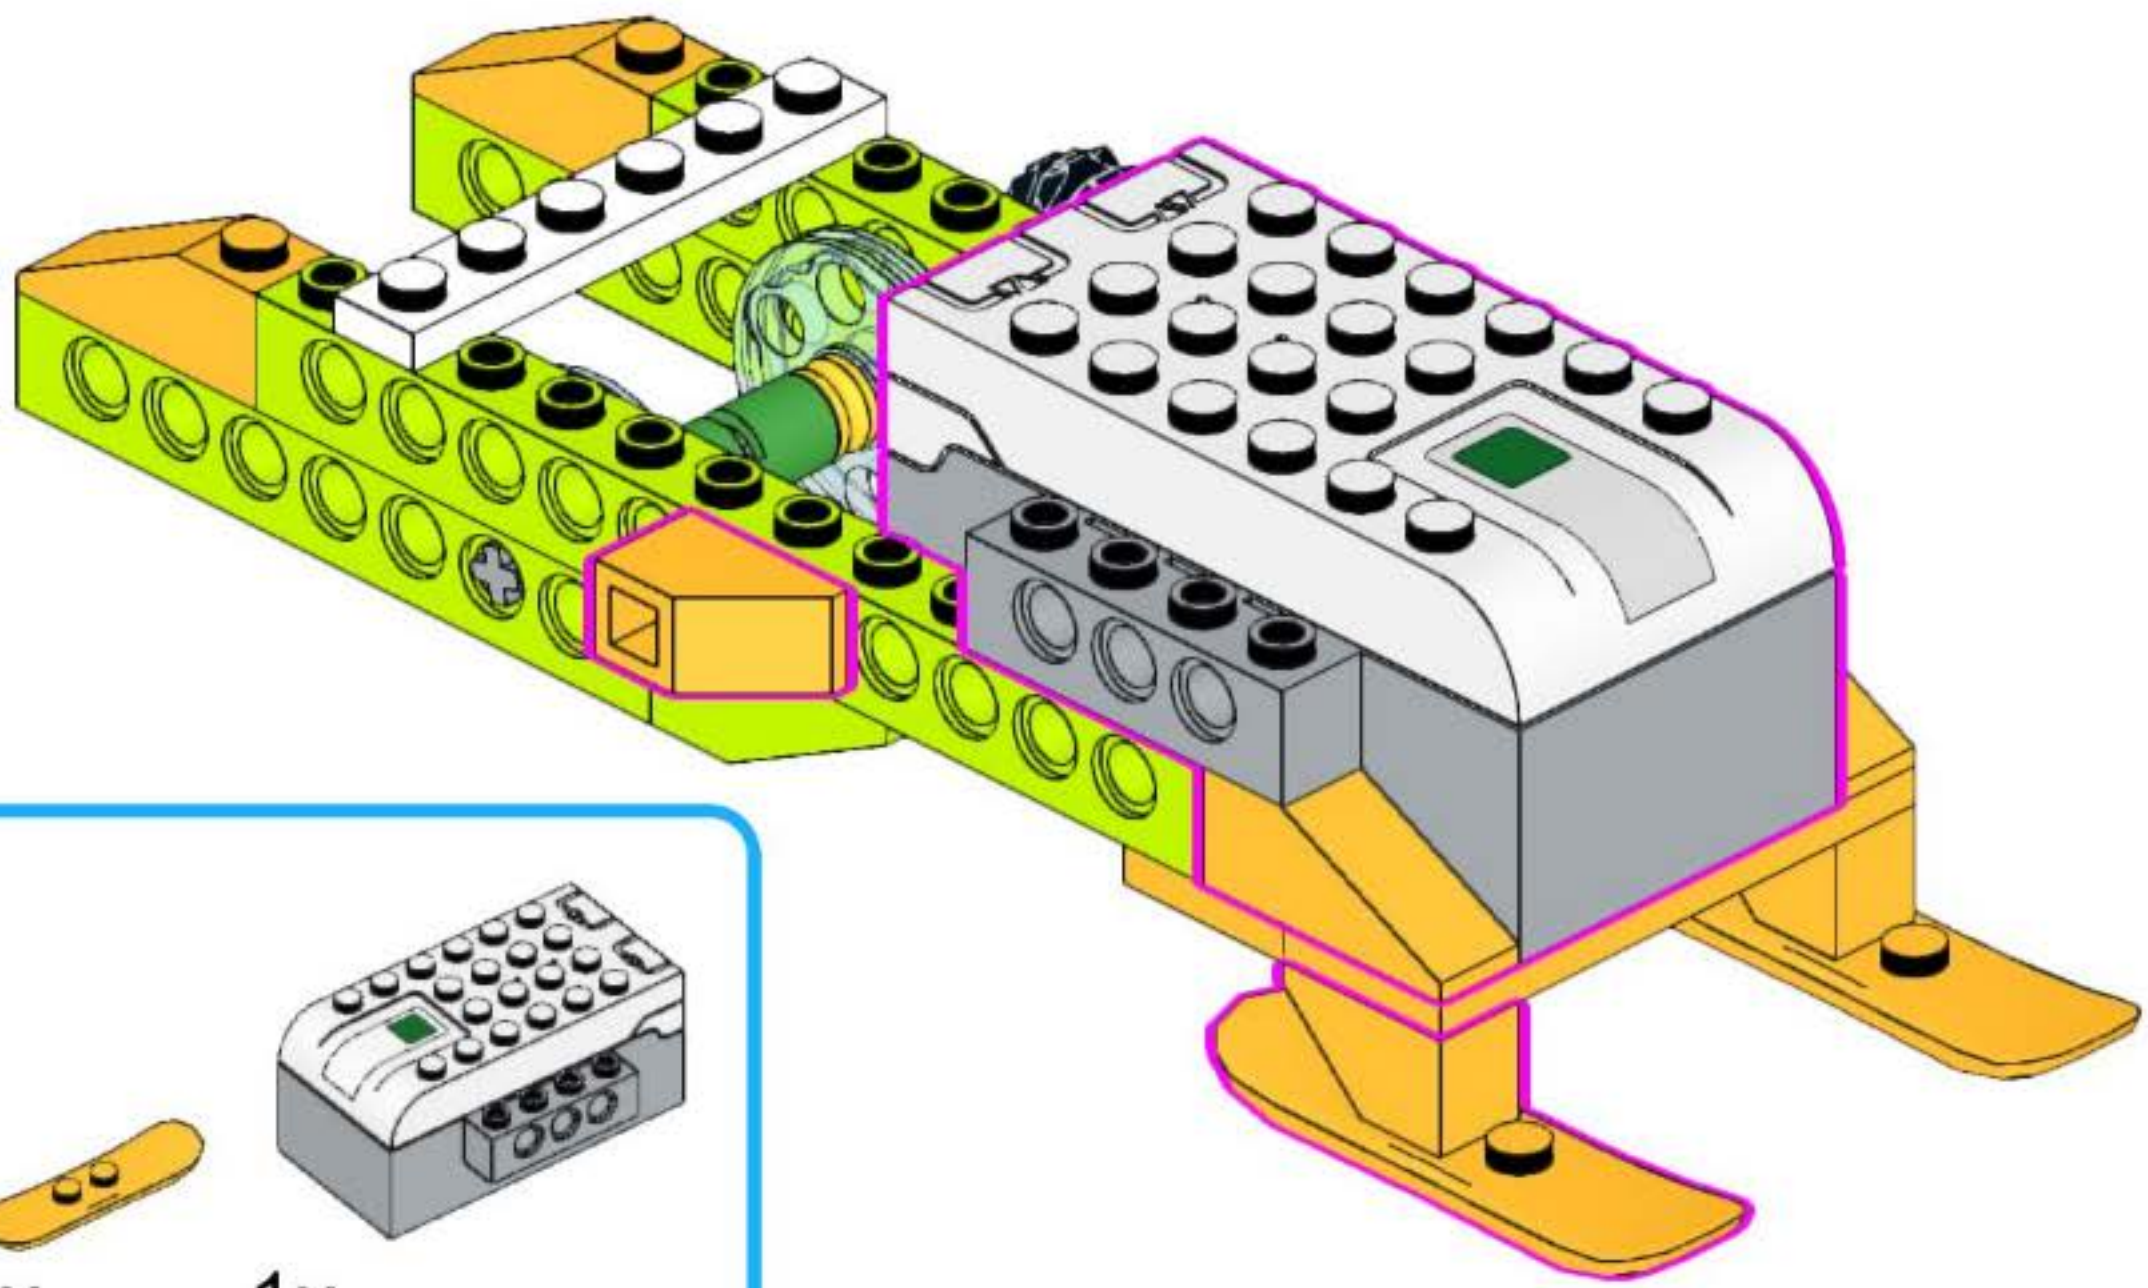

snowmobile robot
unofficial building instruction

Snowmobile

- 2x
- 1x
- 1x
- 1x

- 2x 
- 1x 
- 1x 

- 1x 
- 2x 
- 1x 
- 1x 

2x 1x

A legend box with a blue border containing two orange Technic pins and one blue curved Technic piece. Below the pins is the text "2x" and below the curved piece is the text "1x".