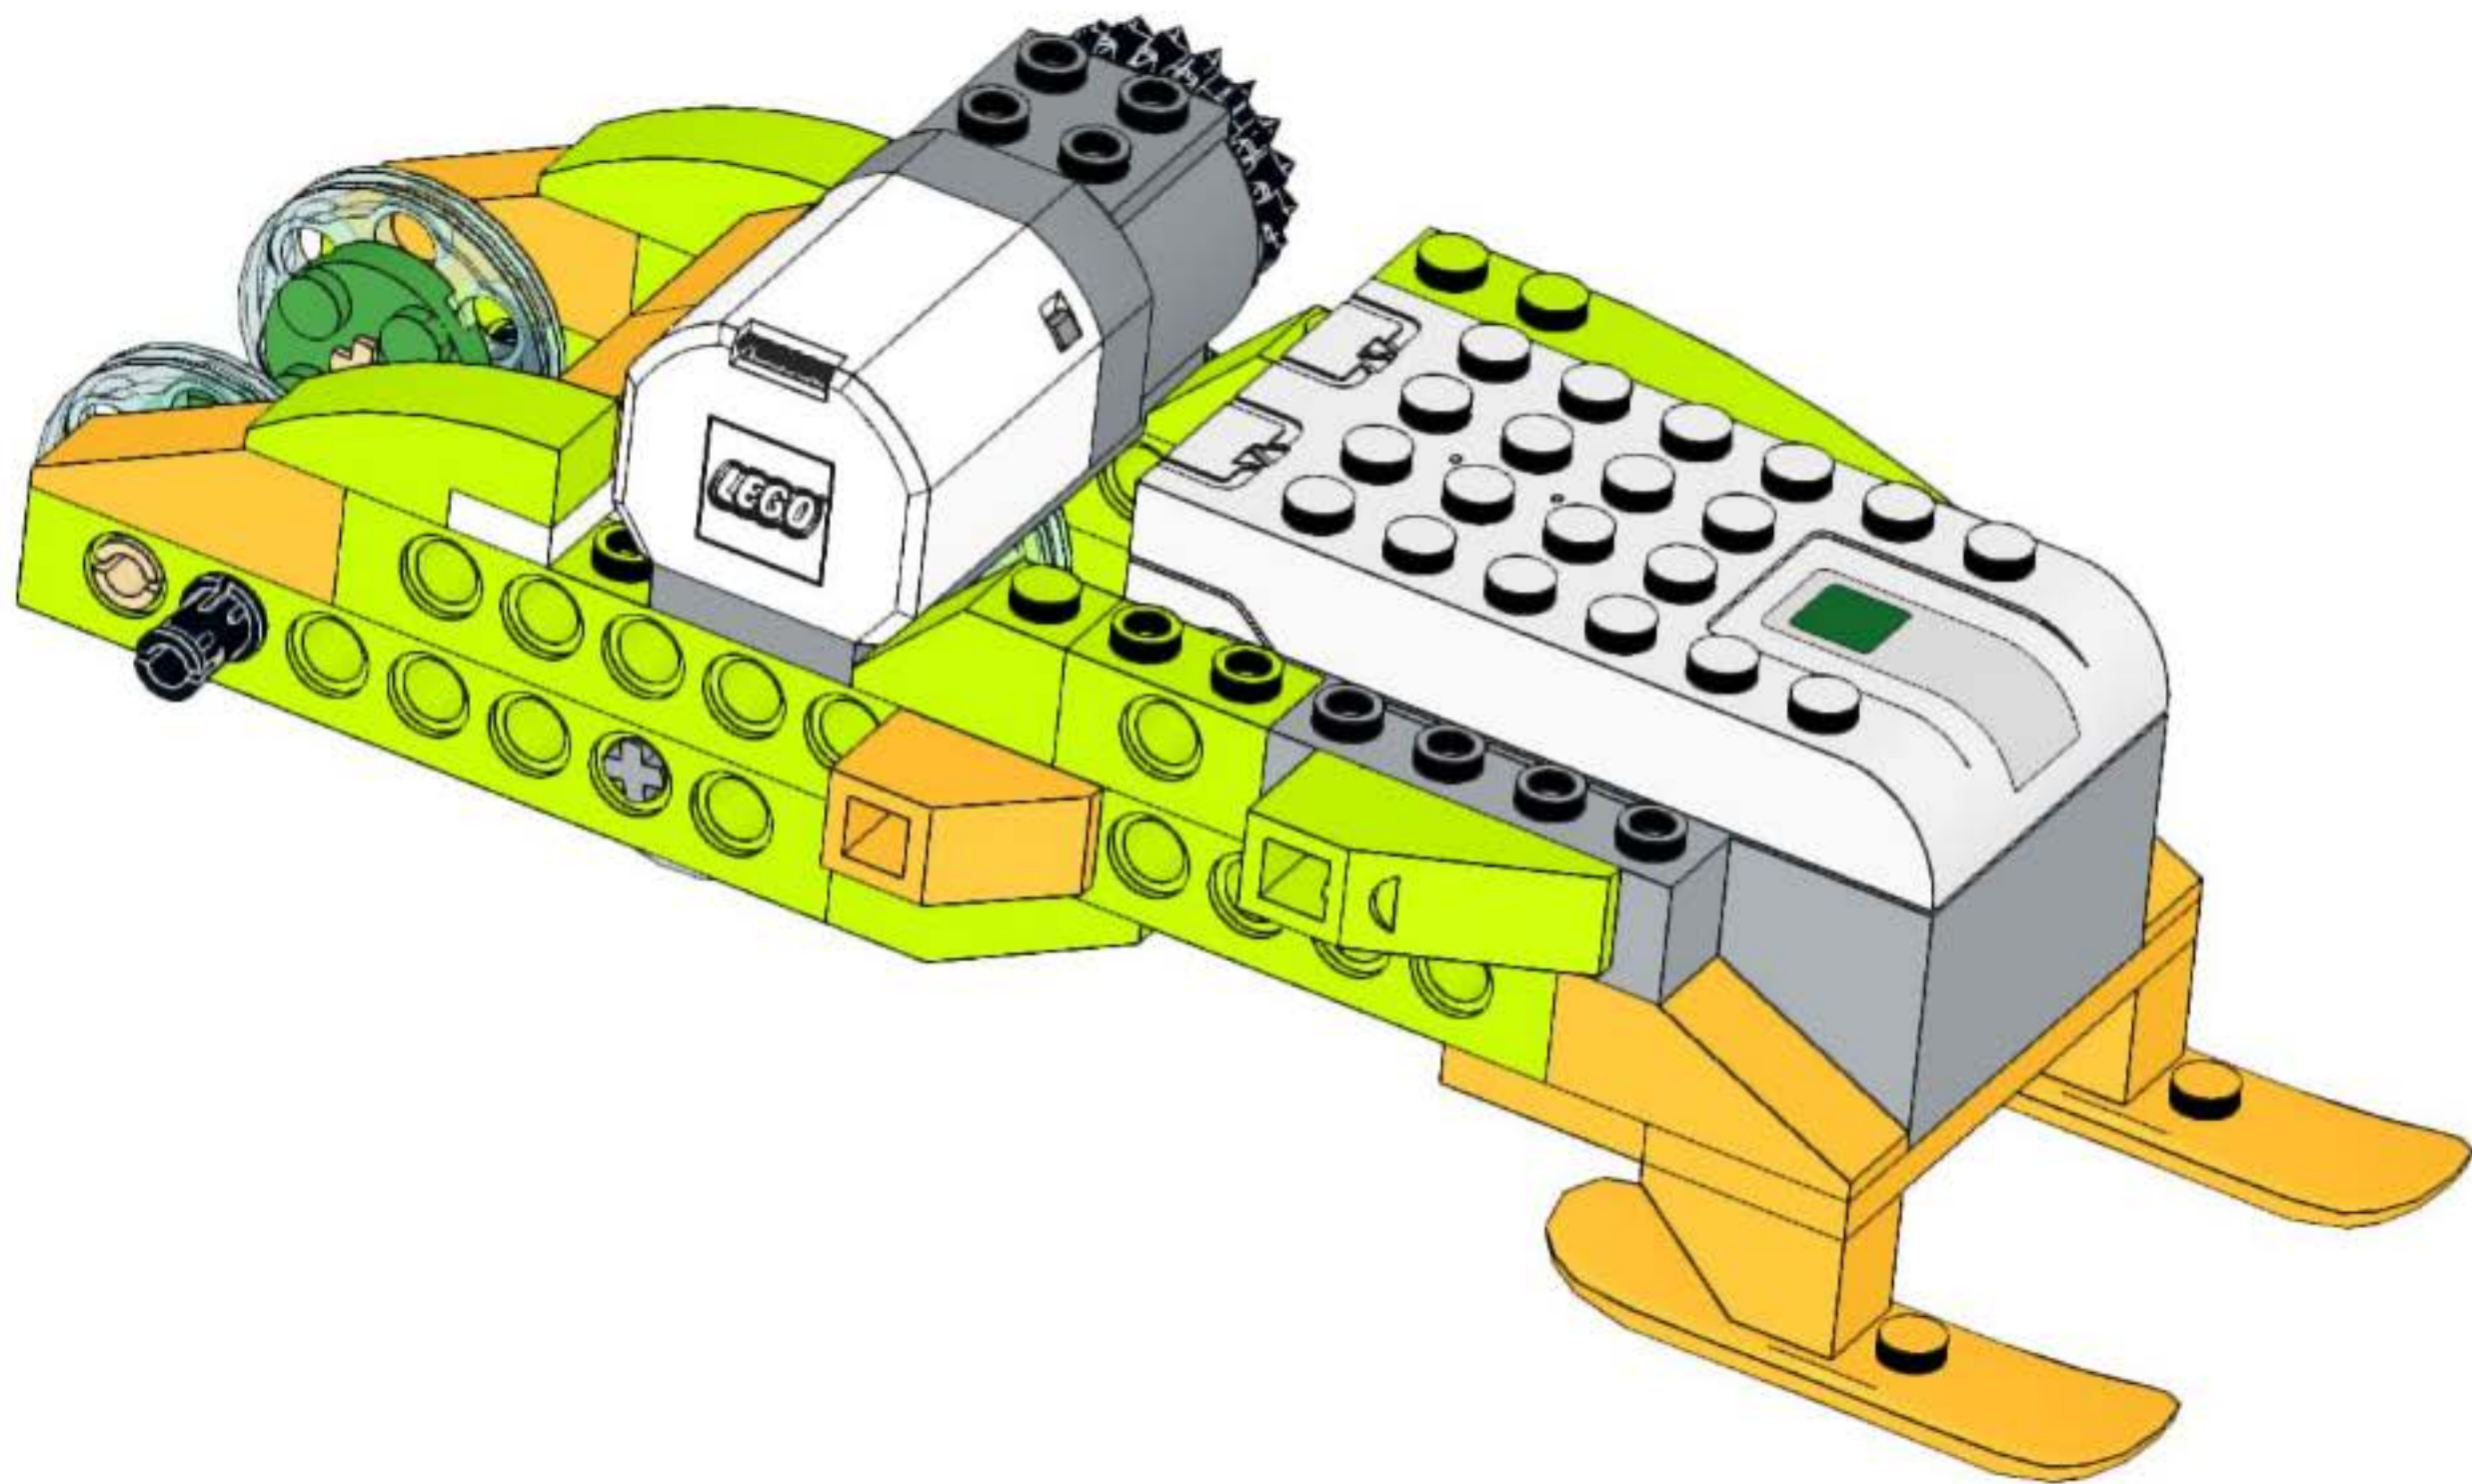

snowmobile robot
unofficial building instruction

Snowmobile

- 2x
- 1x
- 1x
- 1x

- 2x 
- 1x 
- 1x 

- 1x 
- 2x 
- 1x 
- 1x 

2x 1x

A legend box with a blue border containing two orange Technic pins and one blue curved Technic piece. Below the pins is the text "2x" and below the curved piece is the text "1x".