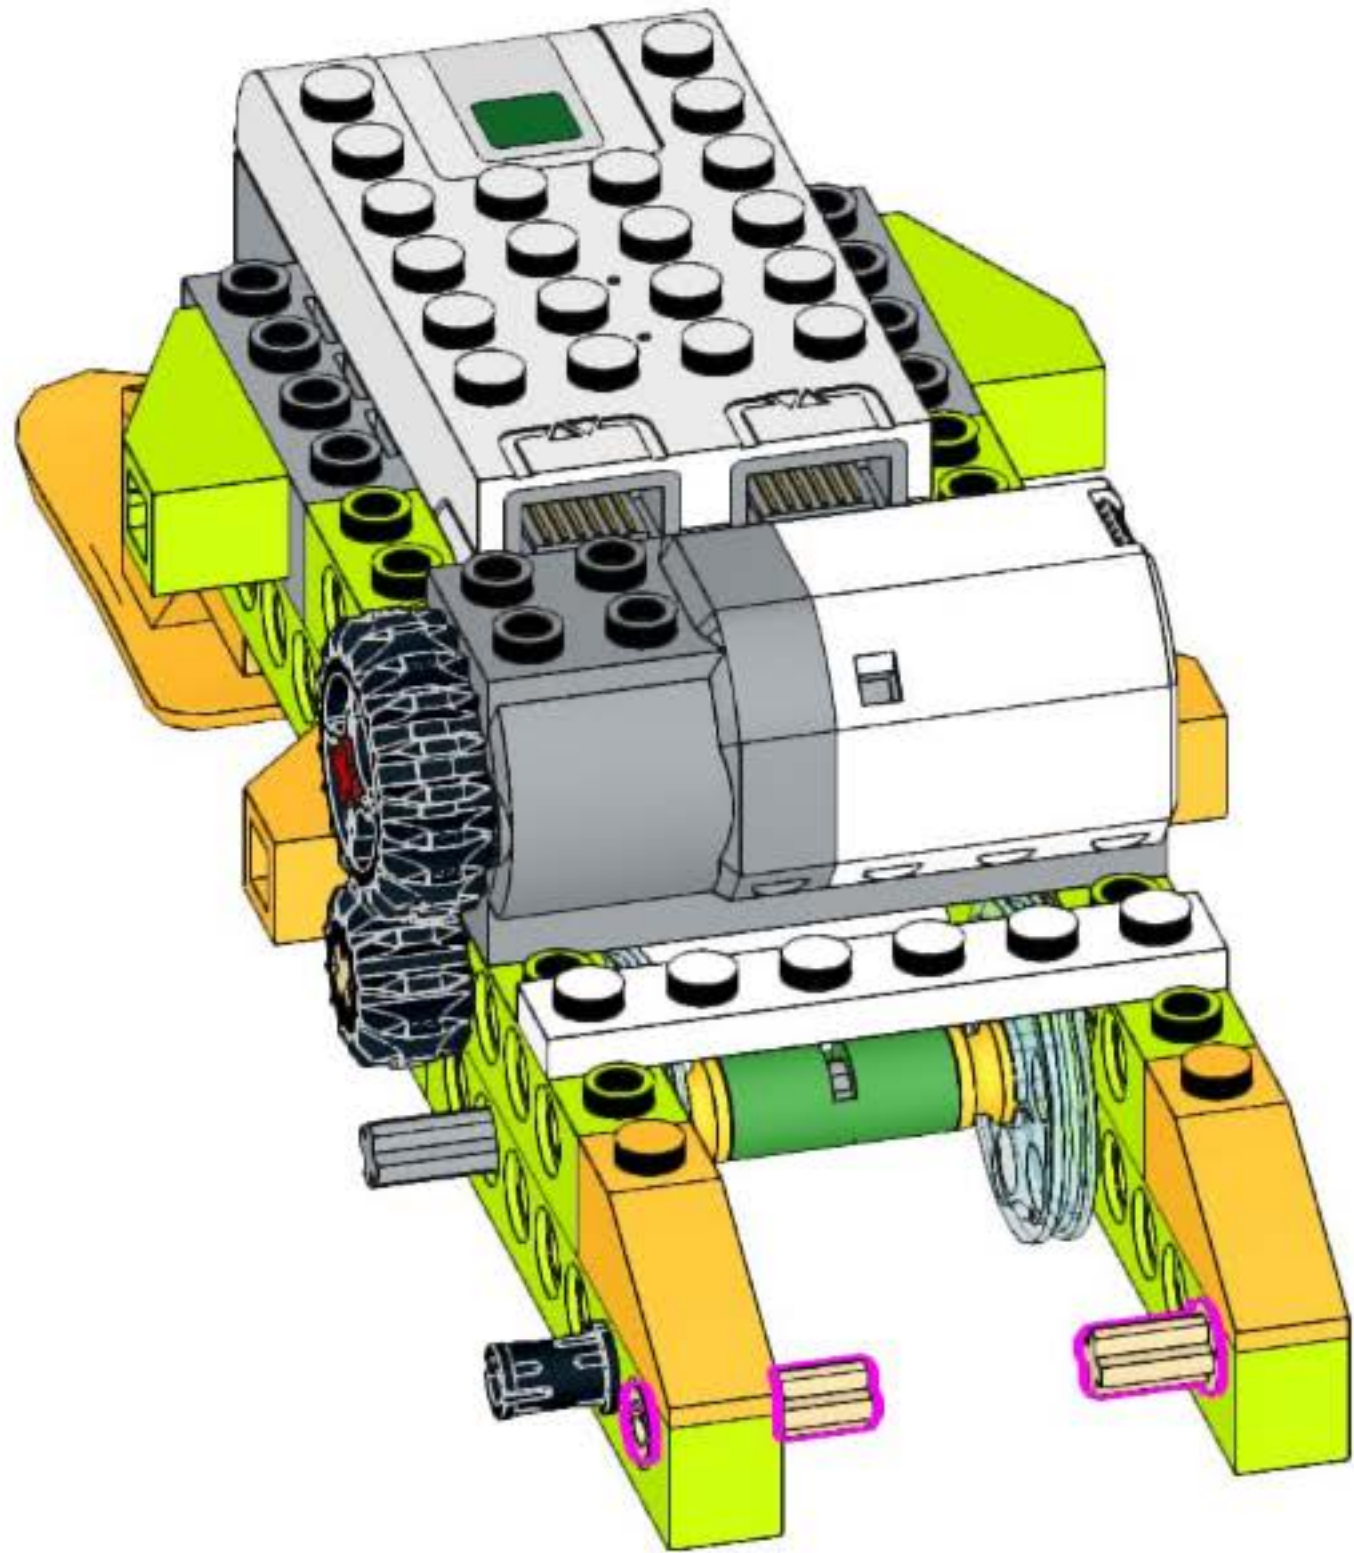

snowmobile robot
unofficial building instruction

Snowmobile

- 2x
- 1x
- 1x
- 1x

- 2x 
- 1x 
- 1x 

- 1x 
- 2x 
- 1x 
- 1x 

2x 1x

A legend box with a blue border containing two orange Technic pins and one blue curved Technic piece. Below the pins is the text "2x" and below the curved piece is the text "1x".