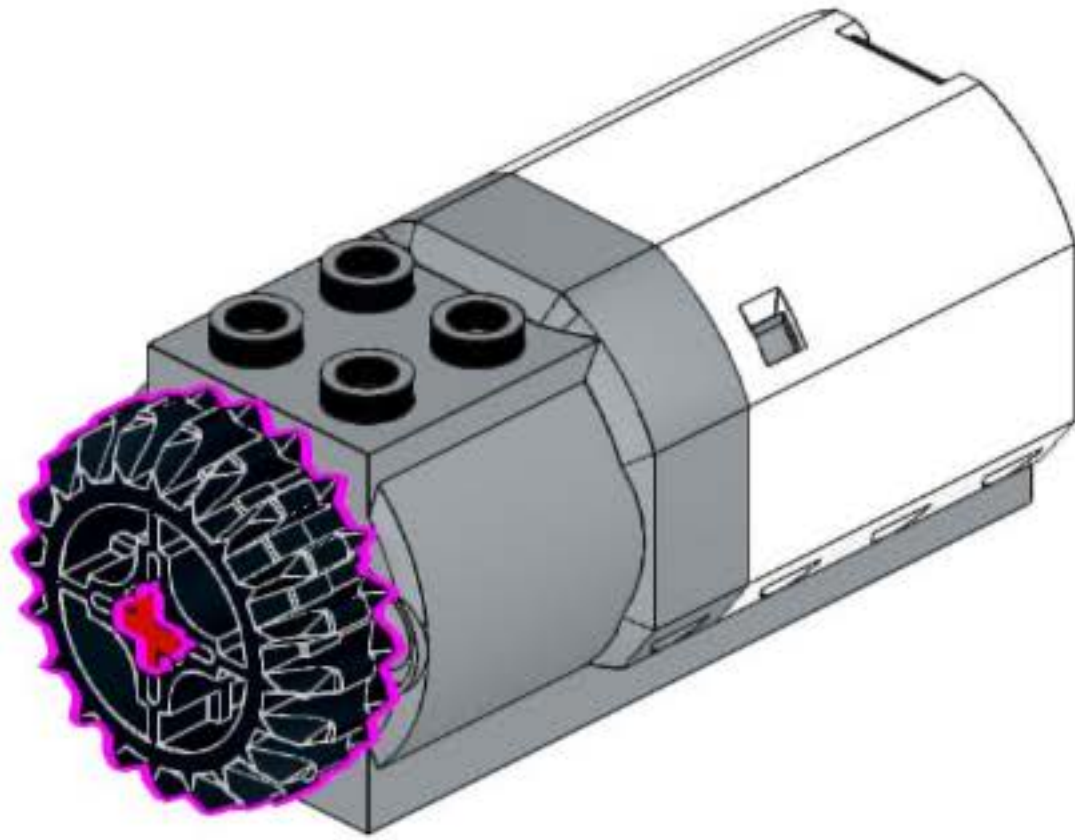

snowmobile robot
unofficial building instruction

Snowmobile

- 2x
- 1x
- 1x
- 1x

- 2x 
- 1x 
- 1x 

- 1x 
- 2x 
- 1x 
- 1x 

2x 1x

A legend box with a blue border containing two orange Technic pins and one blue curved Technic piece. Below the pins is the text "2x" and below the curved piece is the text "1x".