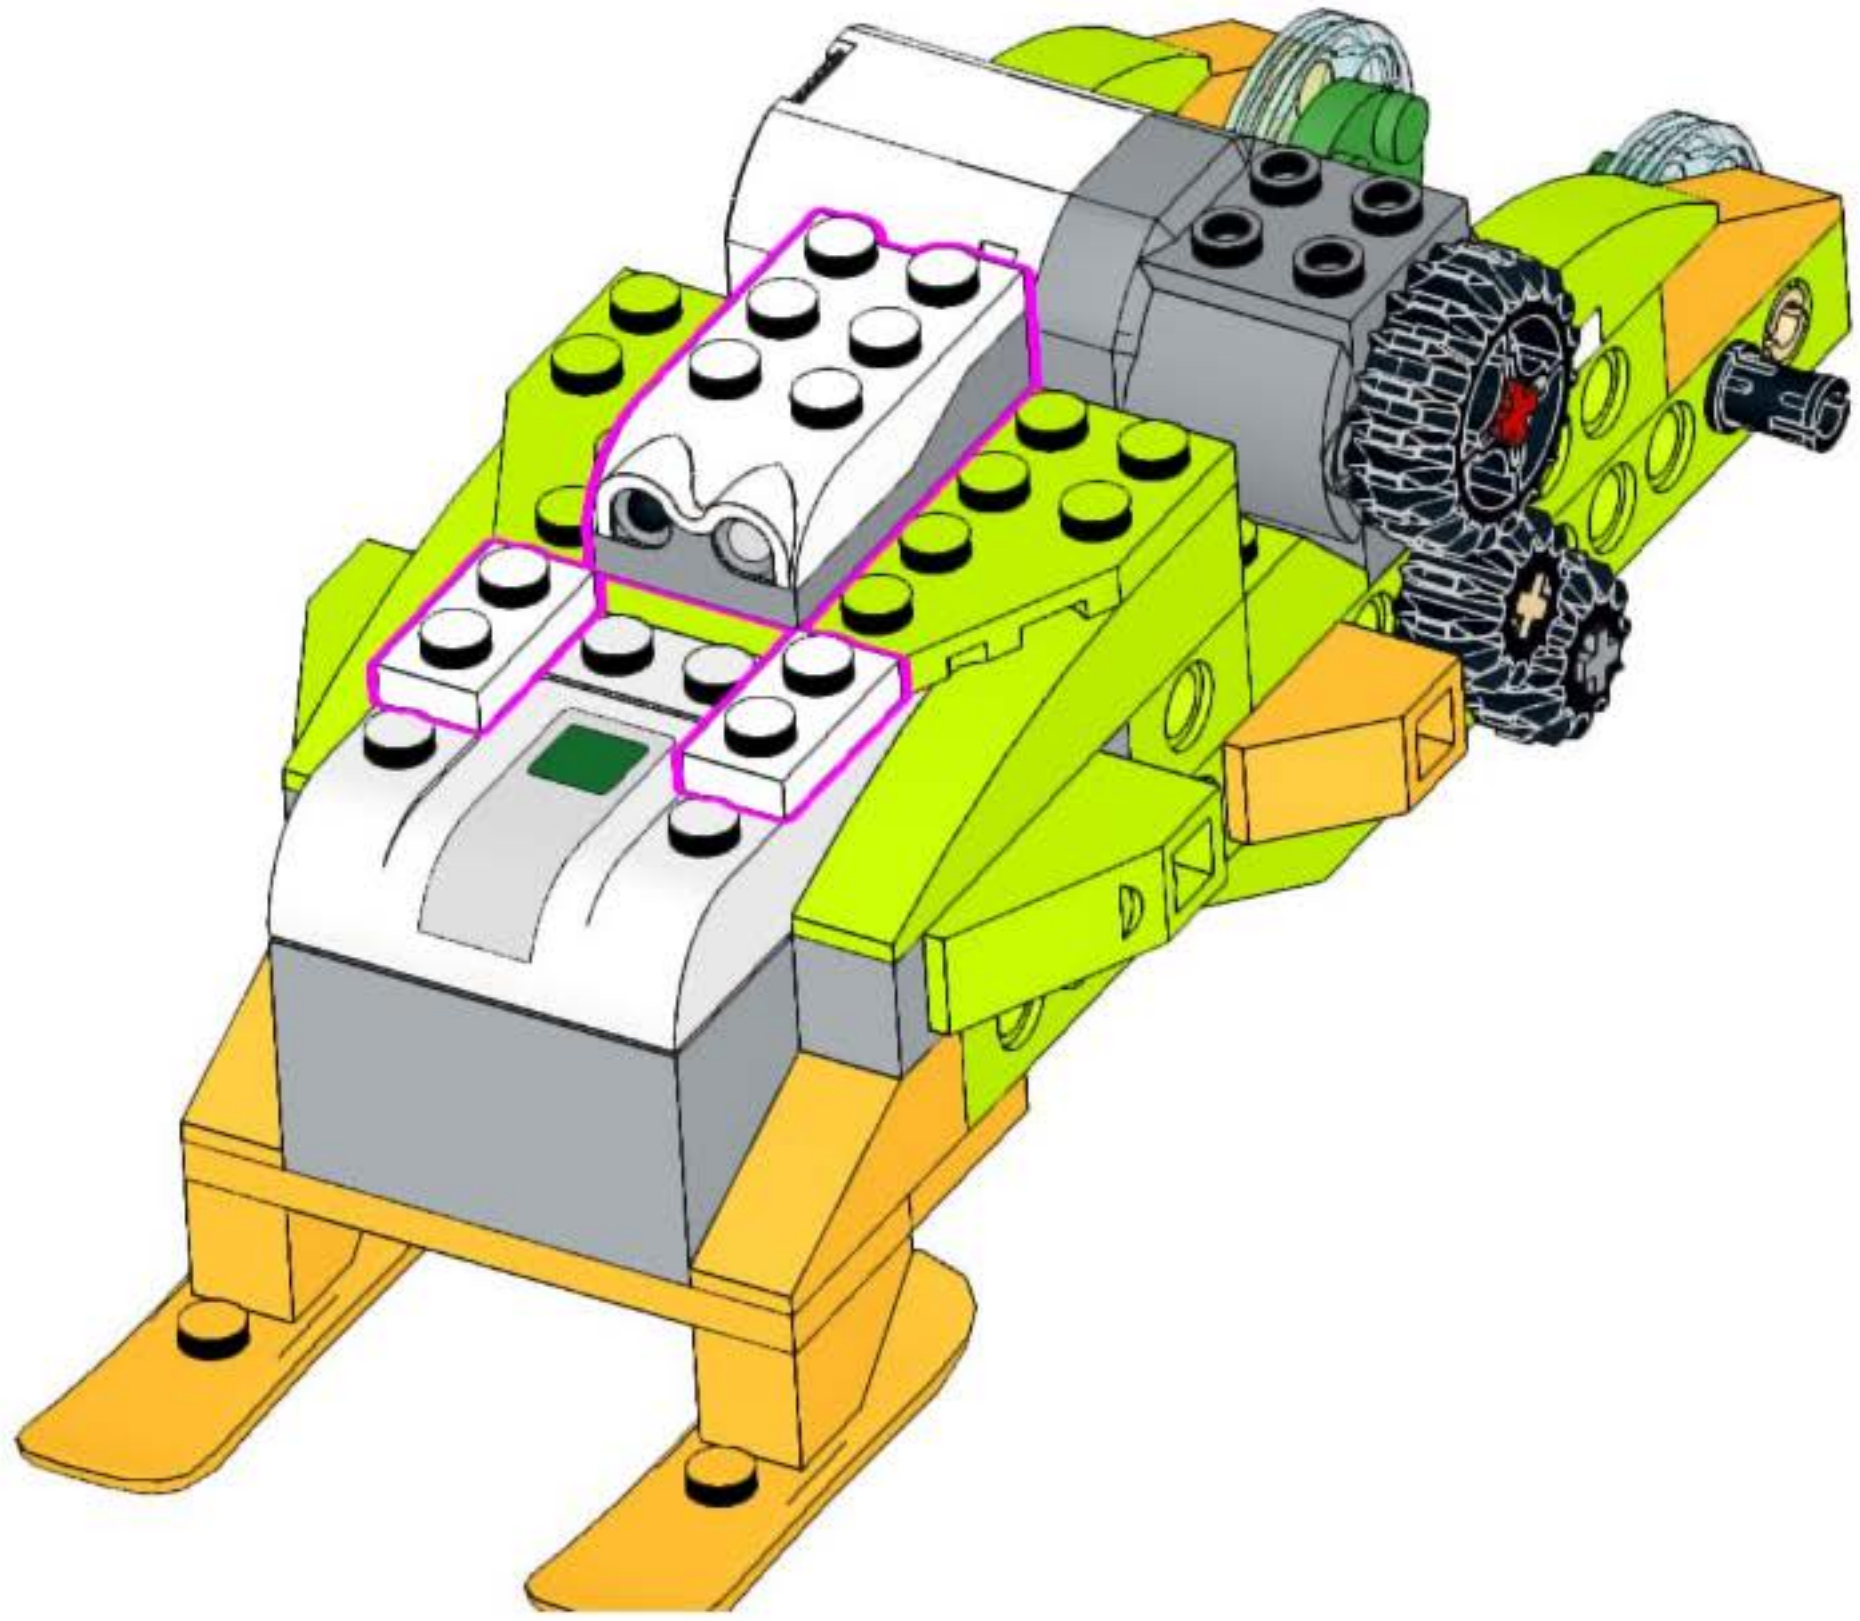

snowmobile robot
unofficial building instruction

Snowmobile

- 2x
- 1x
- 1x
- 1x

- 2x 
- 1x 
- 1x 

- 1x 
- 2x 
- 1x 
- 1x 

2x 1x

A legend box with a blue border containing two orange Technic pins and one blue curved Technic piece. Below the pins is the text "2x" and below the curved piece is the text "1x".