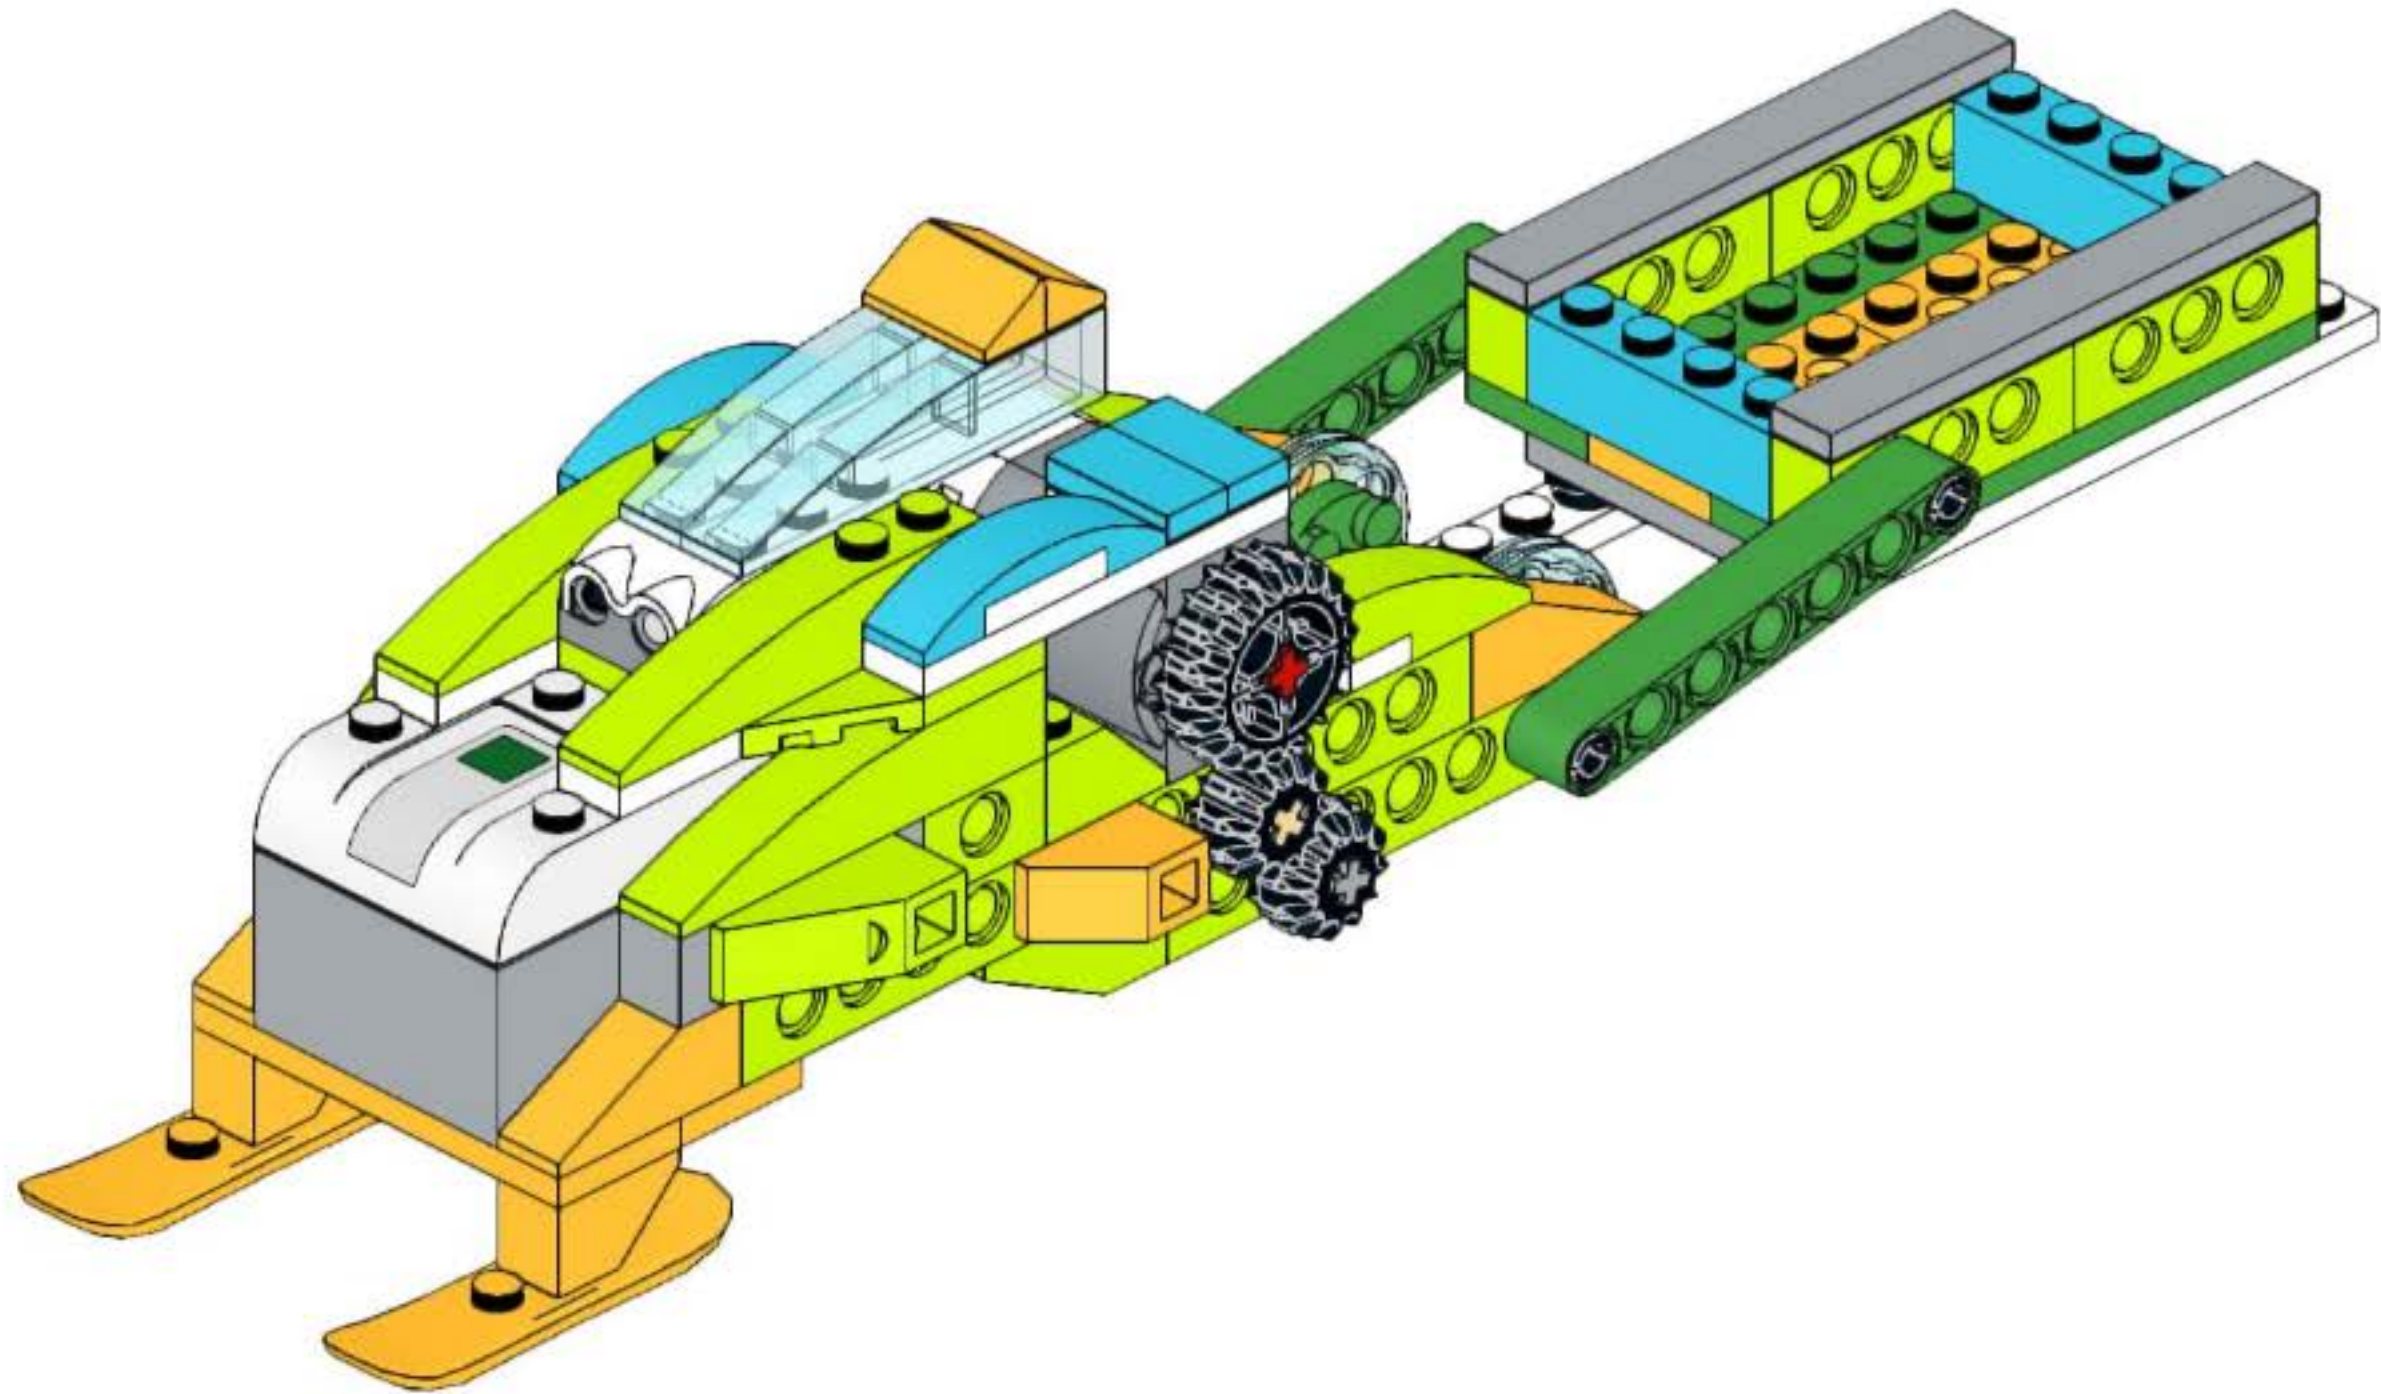

snowmobile robot
unofficial building instruction

Snowmobile

- 2x
- 1x
- 1x
- 1x

- 2x 
- 1x 
- 1x 

- 1x 
- 2x 
- 1x 
- 1x 

2x 1x

A legend box with a blue border containing two orange Technic pins and one blue curved Technic piece. Below the pins is the text "2x" and below the curved piece is the text "1x".