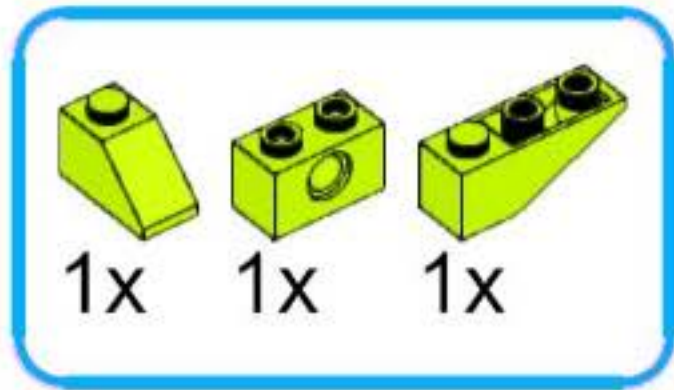

snowmobile robot
unofficial building instruction

Snowmobile

- 2x
- 1x
- 1x
- 1x

- 2x 
- 1x 
- 1x 

- 1x 
- 2x 
- 1x 
- 1x 

2x 1x

A legend box with a blue border containing two orange Technic pins and one blue curved Technic piece. Below the pins is the text "2x" and below the curved piece is the text "1x".