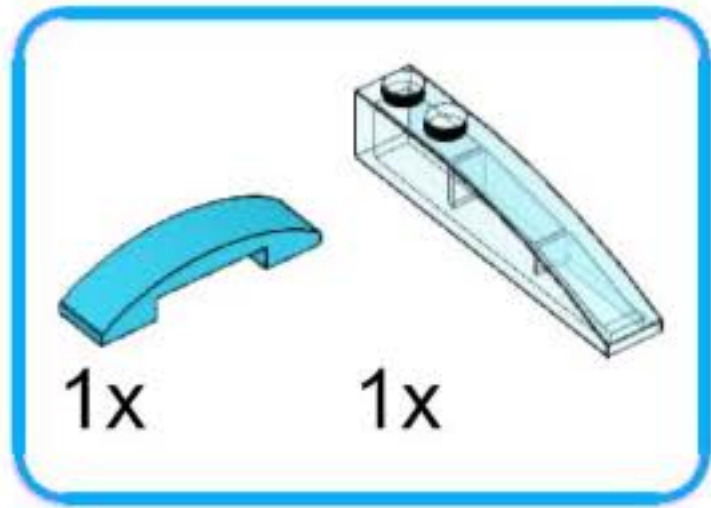

snowmobile robot
unofficial building instruction

Snowmobile

- 2x
- 1x
- 1x
- 1x

- 2x 
- 1x 
- 1x 

- 1x 
- 2x 
- 1x 
- 1x 

2x 1x

A legend box with a blue border containing two orange Technic pins and one blue curved Technic piece. Below the pins is the text "2x" and below the curved piece is the text "1x".