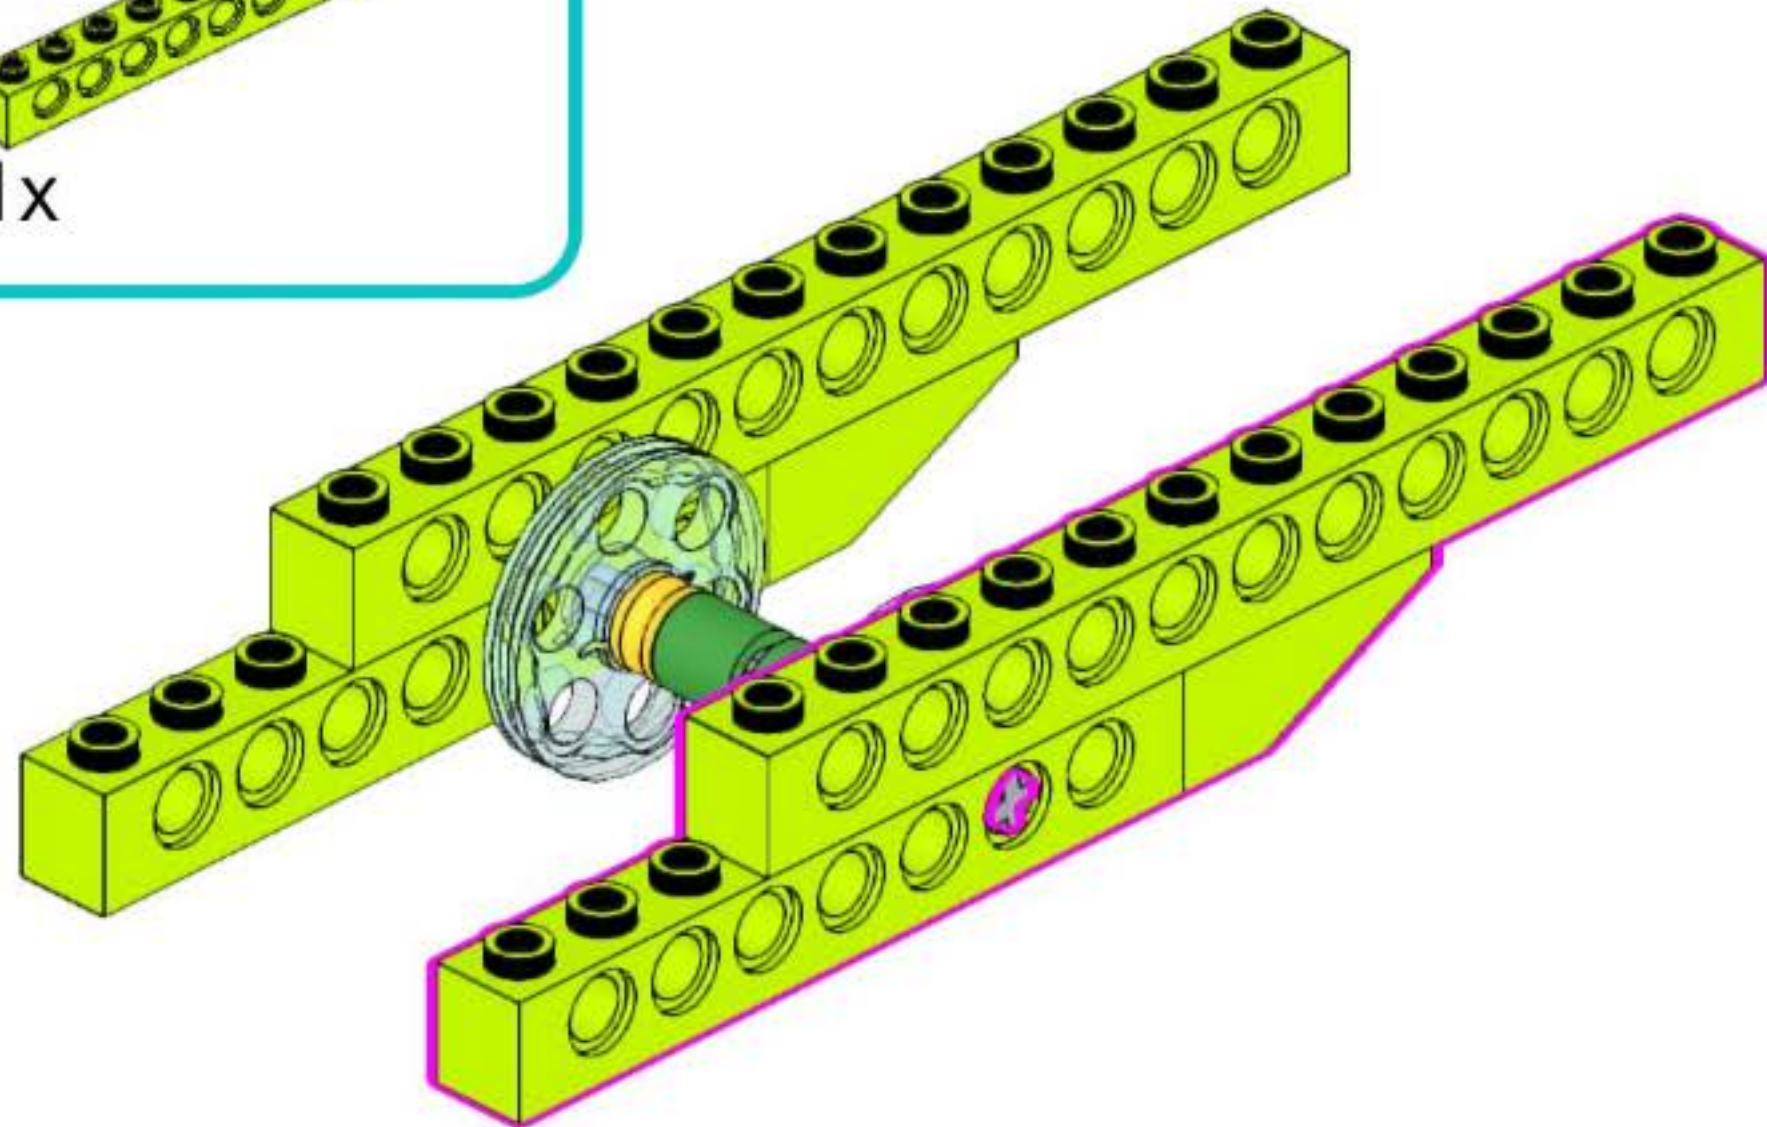

snowmobile robot
unofficial building instruction

Snowmobile

- 2x
- 1x
- 1x
- 1x

- 2x 
- 1x 
- 1x 

- 1x 
- 2x 
- 1x 
- 1x 

2x 1x

A legend box with a blue border containing two orange Technic pins and one blue curved Technic piece. Below the pins is the text "2x" and below the curved piece is the text "1x".