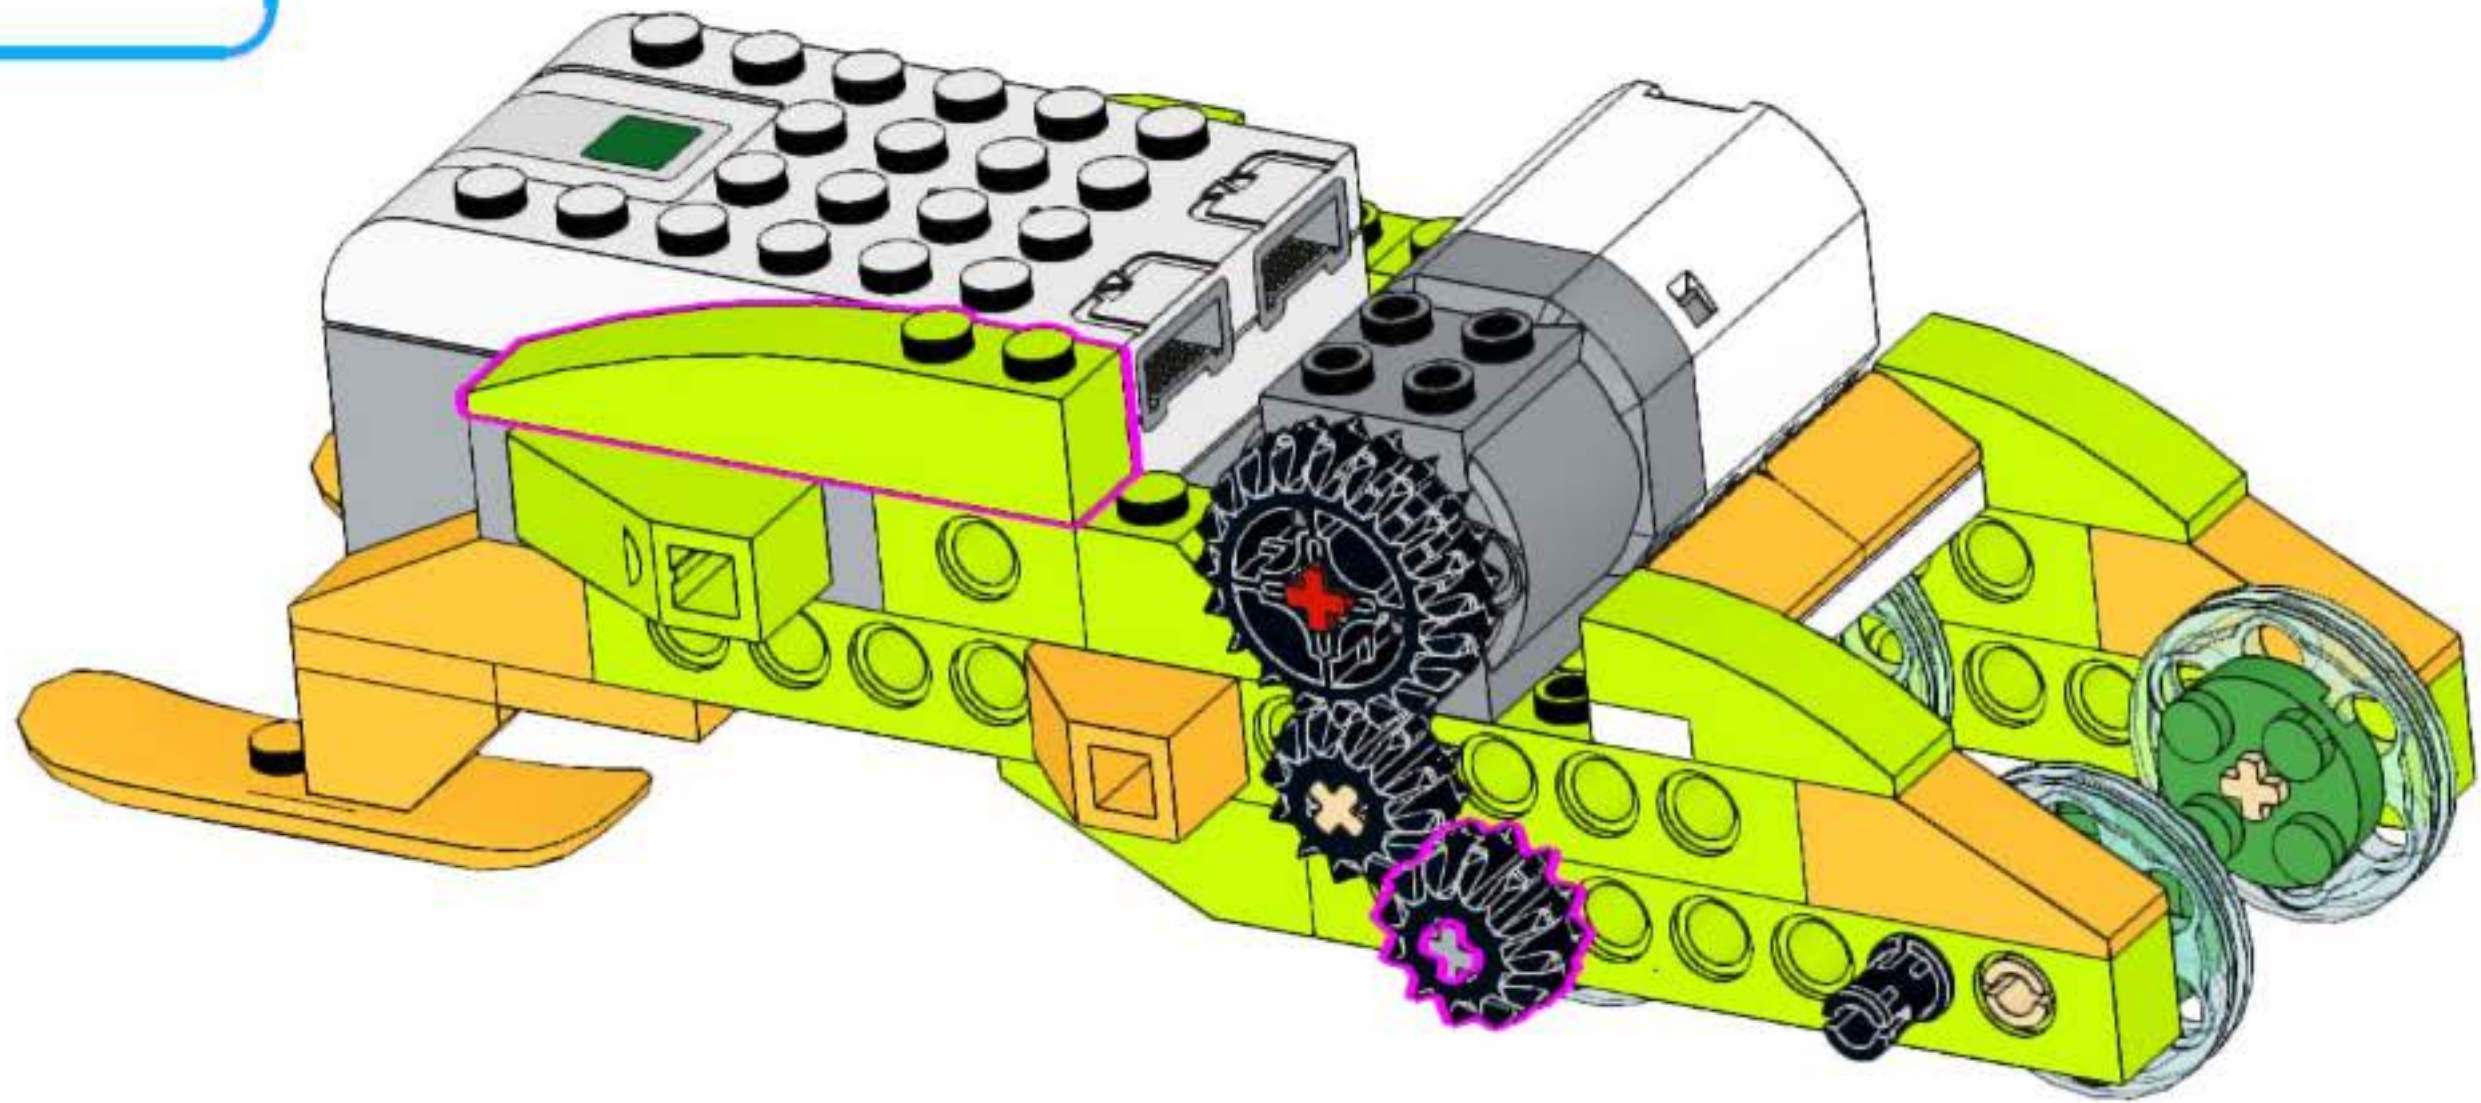

snowmobile robot
unofficial building instruction

Snowmobile

- 2x
- 1x
- 1x
- 1x

- 2x 
- 1x 
- 1x 

- 1x 
- 2x 
- 1x 
- 1x 

2x 1x

A legend box with a blue border containing two orange Technic pins and one blue curved Technic piece. Below the pins is the text "2x" and below the curved piece is the text "1x".