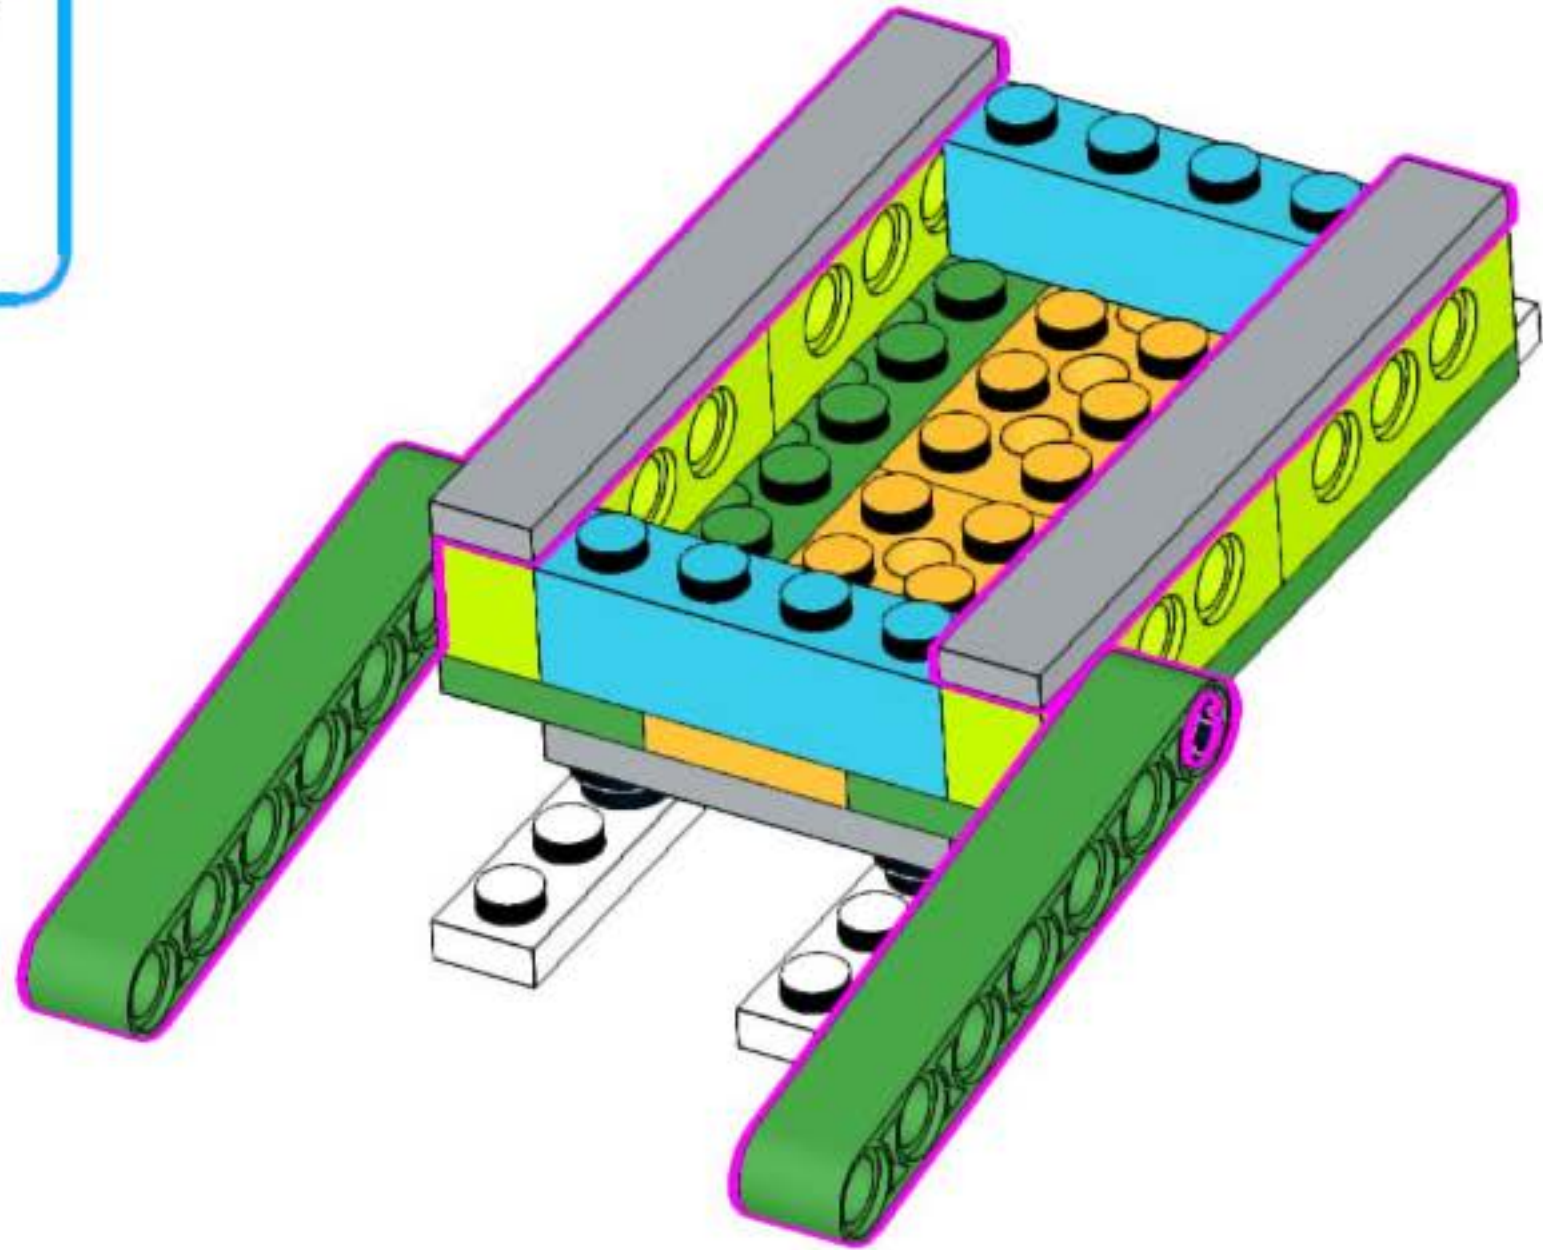

snowmobile robot
unofficial building instruction

Snowmobile

- 2x
- 1x
- 1x
- 1x

- 2x 
- 1x 
- 1x 

- 1x 
- 2x 
- 1x 
- 1x 

2x 1x

A legend box with a blue border containing two orange Technic pins and one blue curved Technic piece. Below the pins is the text "2x" and below the curved piece is the text "1x".