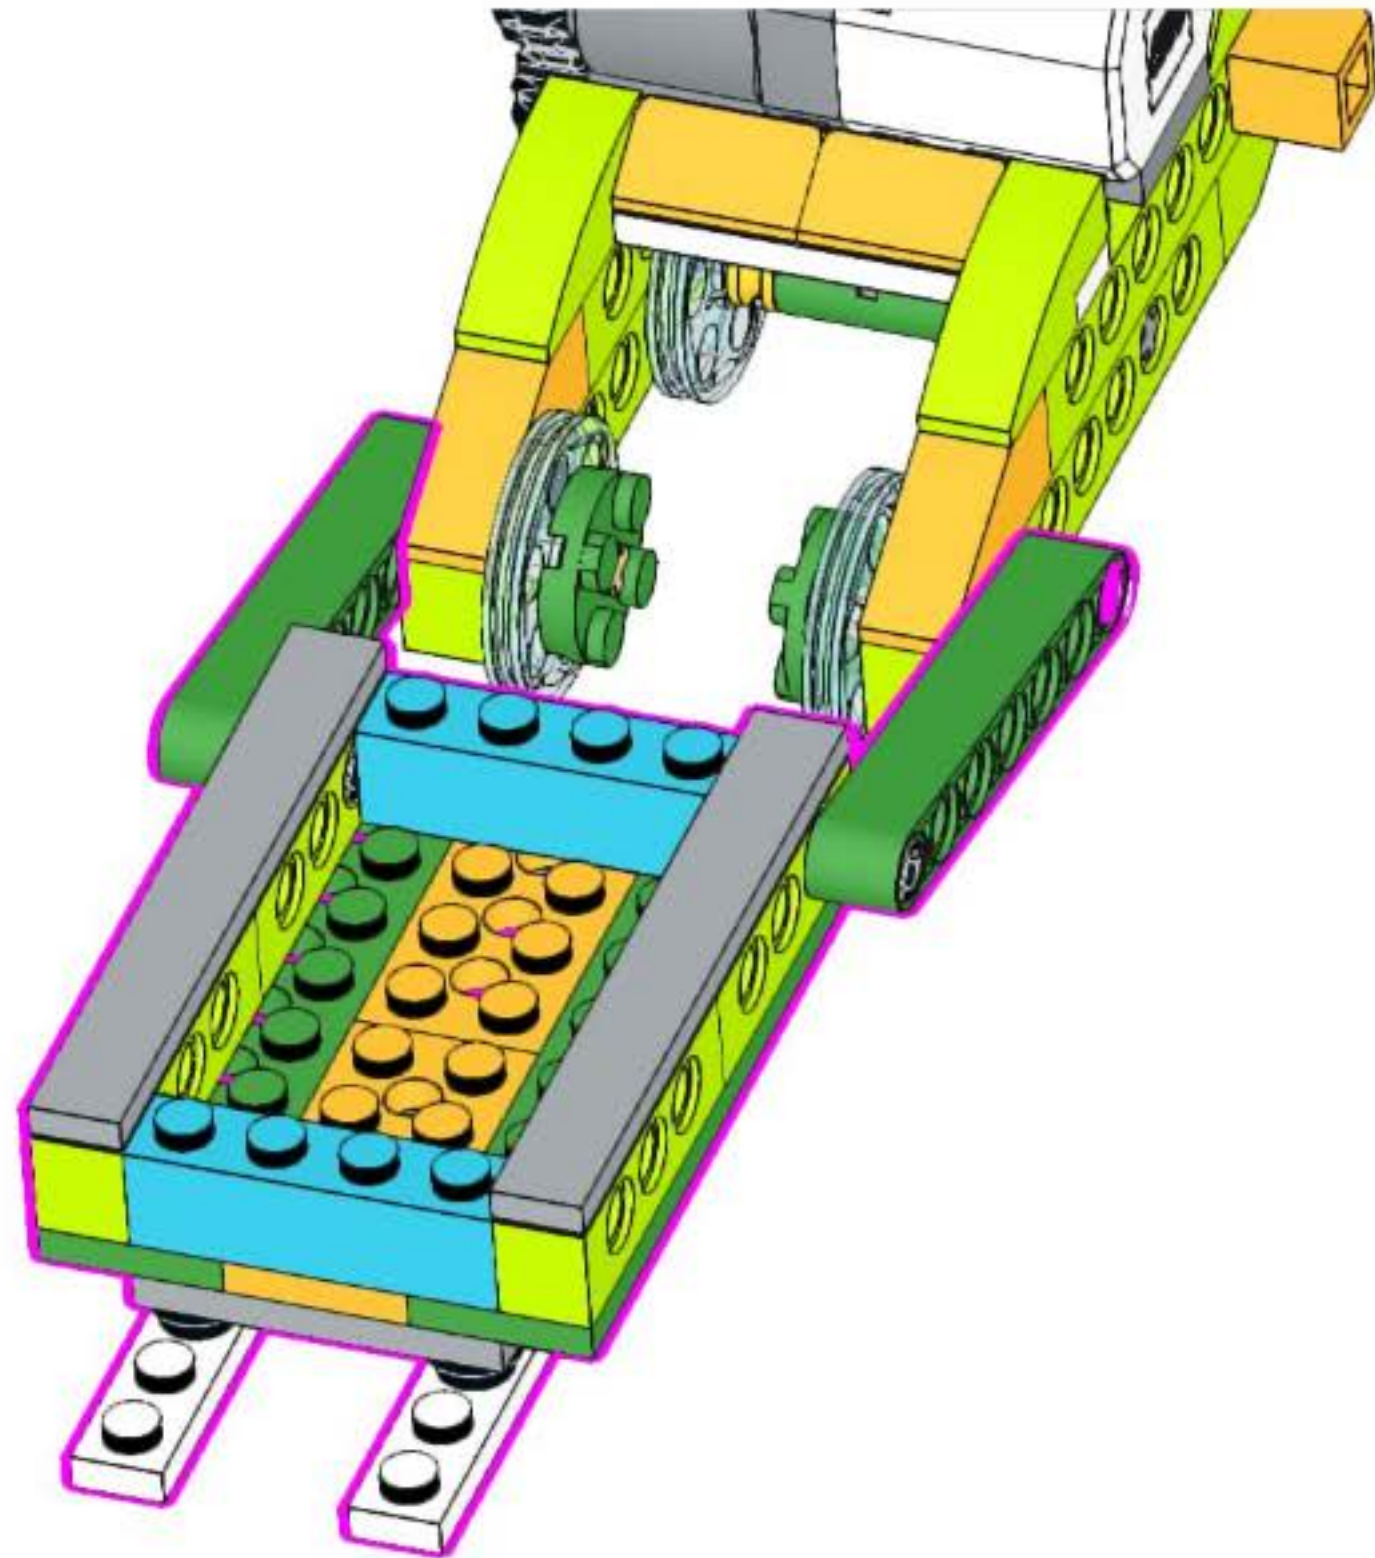

snowmobile robot
unofficial building instruction

Snowmobile

- 2x
- 1x
- 1x
- 1x

- 2x 
- 1x 
- 1x 

- 1x 
- 2x 
- 1x 
- 1x 

2x 1x

A legend box with a blue border containing two orange Technic pins and one blue curved Technic piece. Below the pins is the text "2x" and below the curved piece is the text "1x".