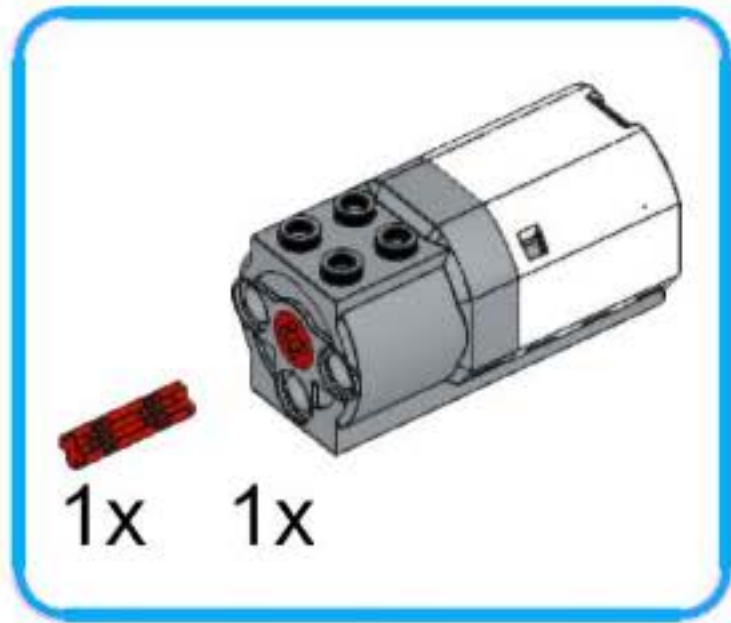

snowmobile robot
unofficial building instruction

Snowmobile

- 2x
- 1x
- 1x
- 1x

- 2x 
- 1x 
- 1x 

- 1x 
- 2x 
- 1x 
- 1x 

2x 1x

A legend box with a blue border containing two orange Technic pins and one blue curved Technic piece. Below the pins is the text "2x" and below the curved piece is the text "1x".