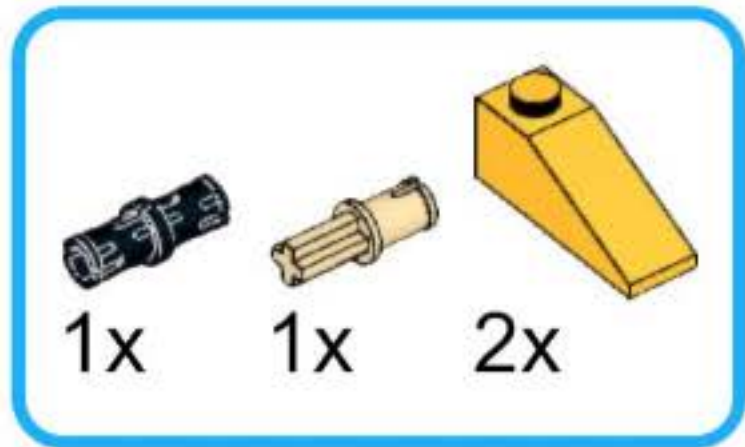

snowmobile robot
unofficial building instruction

Snowmobile

- 2x
- 1x
- 1x
- 1x

- 2x 
- 1x 
- 1x 

- 1x 
- 2x 
- 1x 
- 1x 

2x 1x

A legend box with a blue border containing two orange Technic pins and one blue curved Technic piece. Below the pins is the text "2x" and below the curved piece is the text "1x".