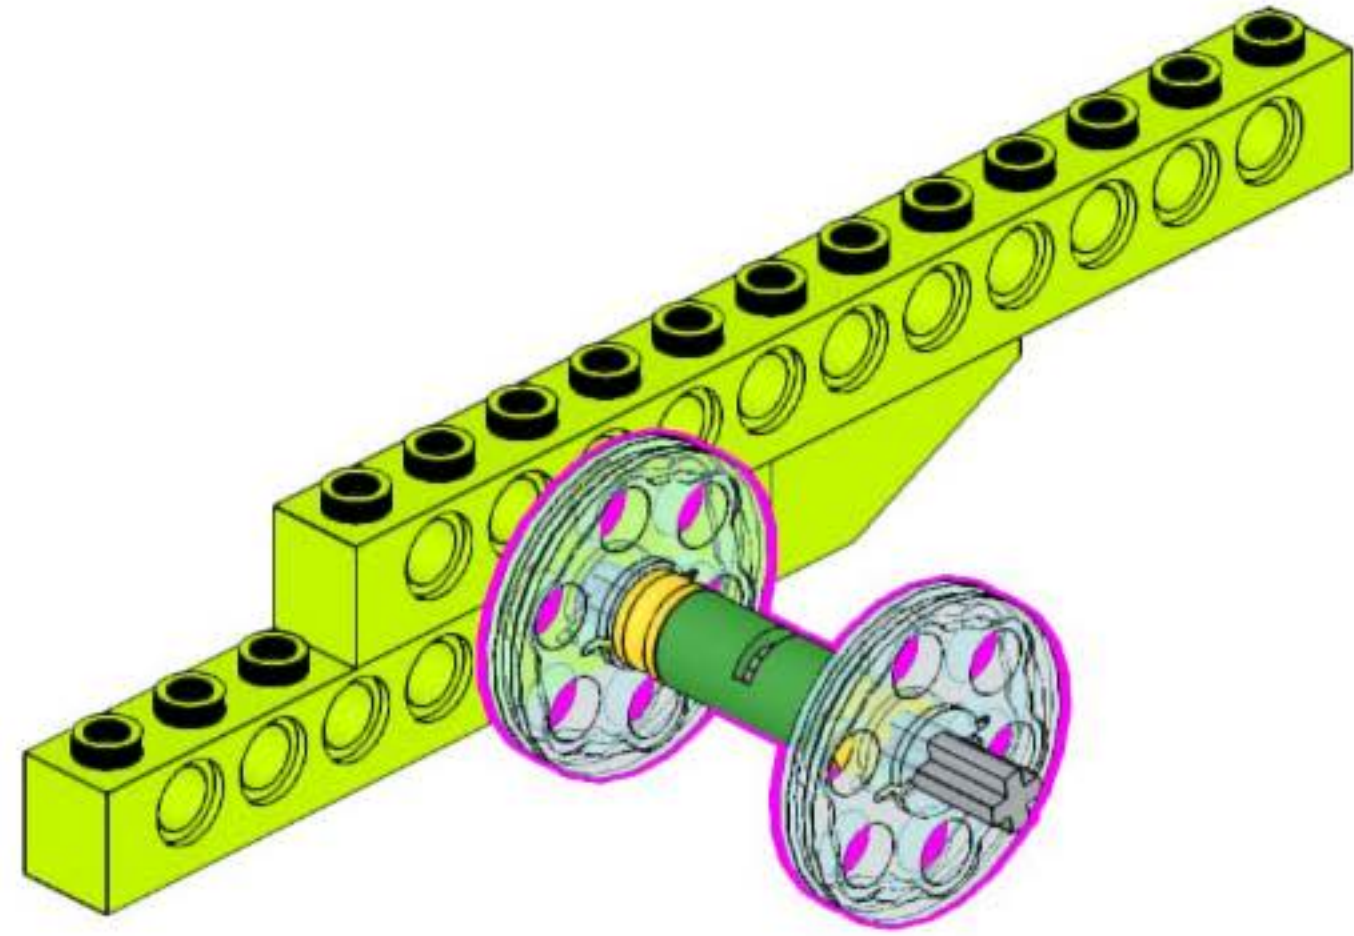

snowmobile robot
unofficial building instruction

Snowmobile

- 2x
- 1x
- 1x
- 1x

- 2x 
- 1x 
- 1x 

- 1x 
- 2x 
- 1x 
- 1x 

2x 1x

A legend box with a blue border containing two orange Technic pins and one blue curved Technic piece. Below the pins is the text "2x" and below the curved piece is the text "1x".