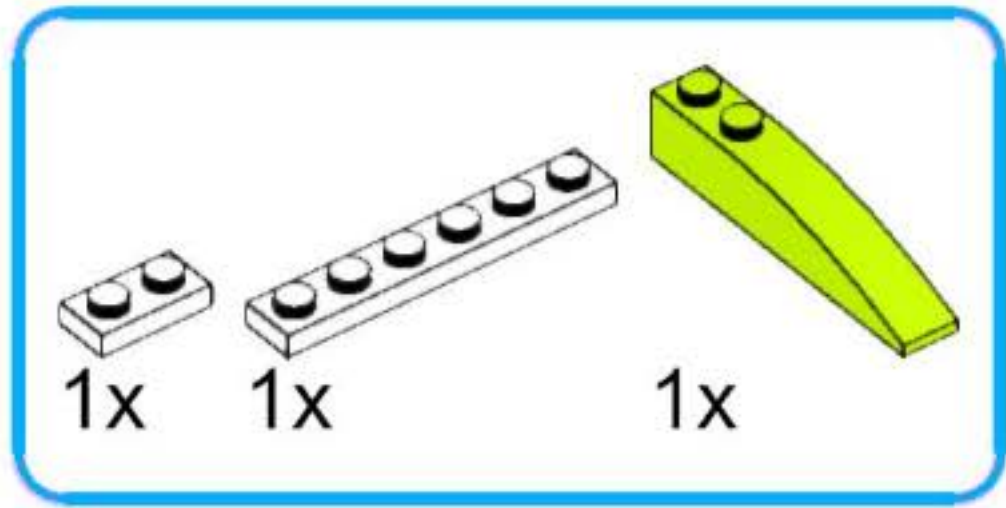

snowmobile robot
unofficial building instruction

Snowmobile

- 2x
- 1x
- 1x
- 1x

- 2x 
- 1x 
- 1x 

- 1x 
- 2x 
- 1x 
- 1x 

2x 1x

A legend box with a blue border containing two orange Technic pins and one blue curved Technic piece. Below the pins is the text "2x" and below the curved piece is the text "1x".