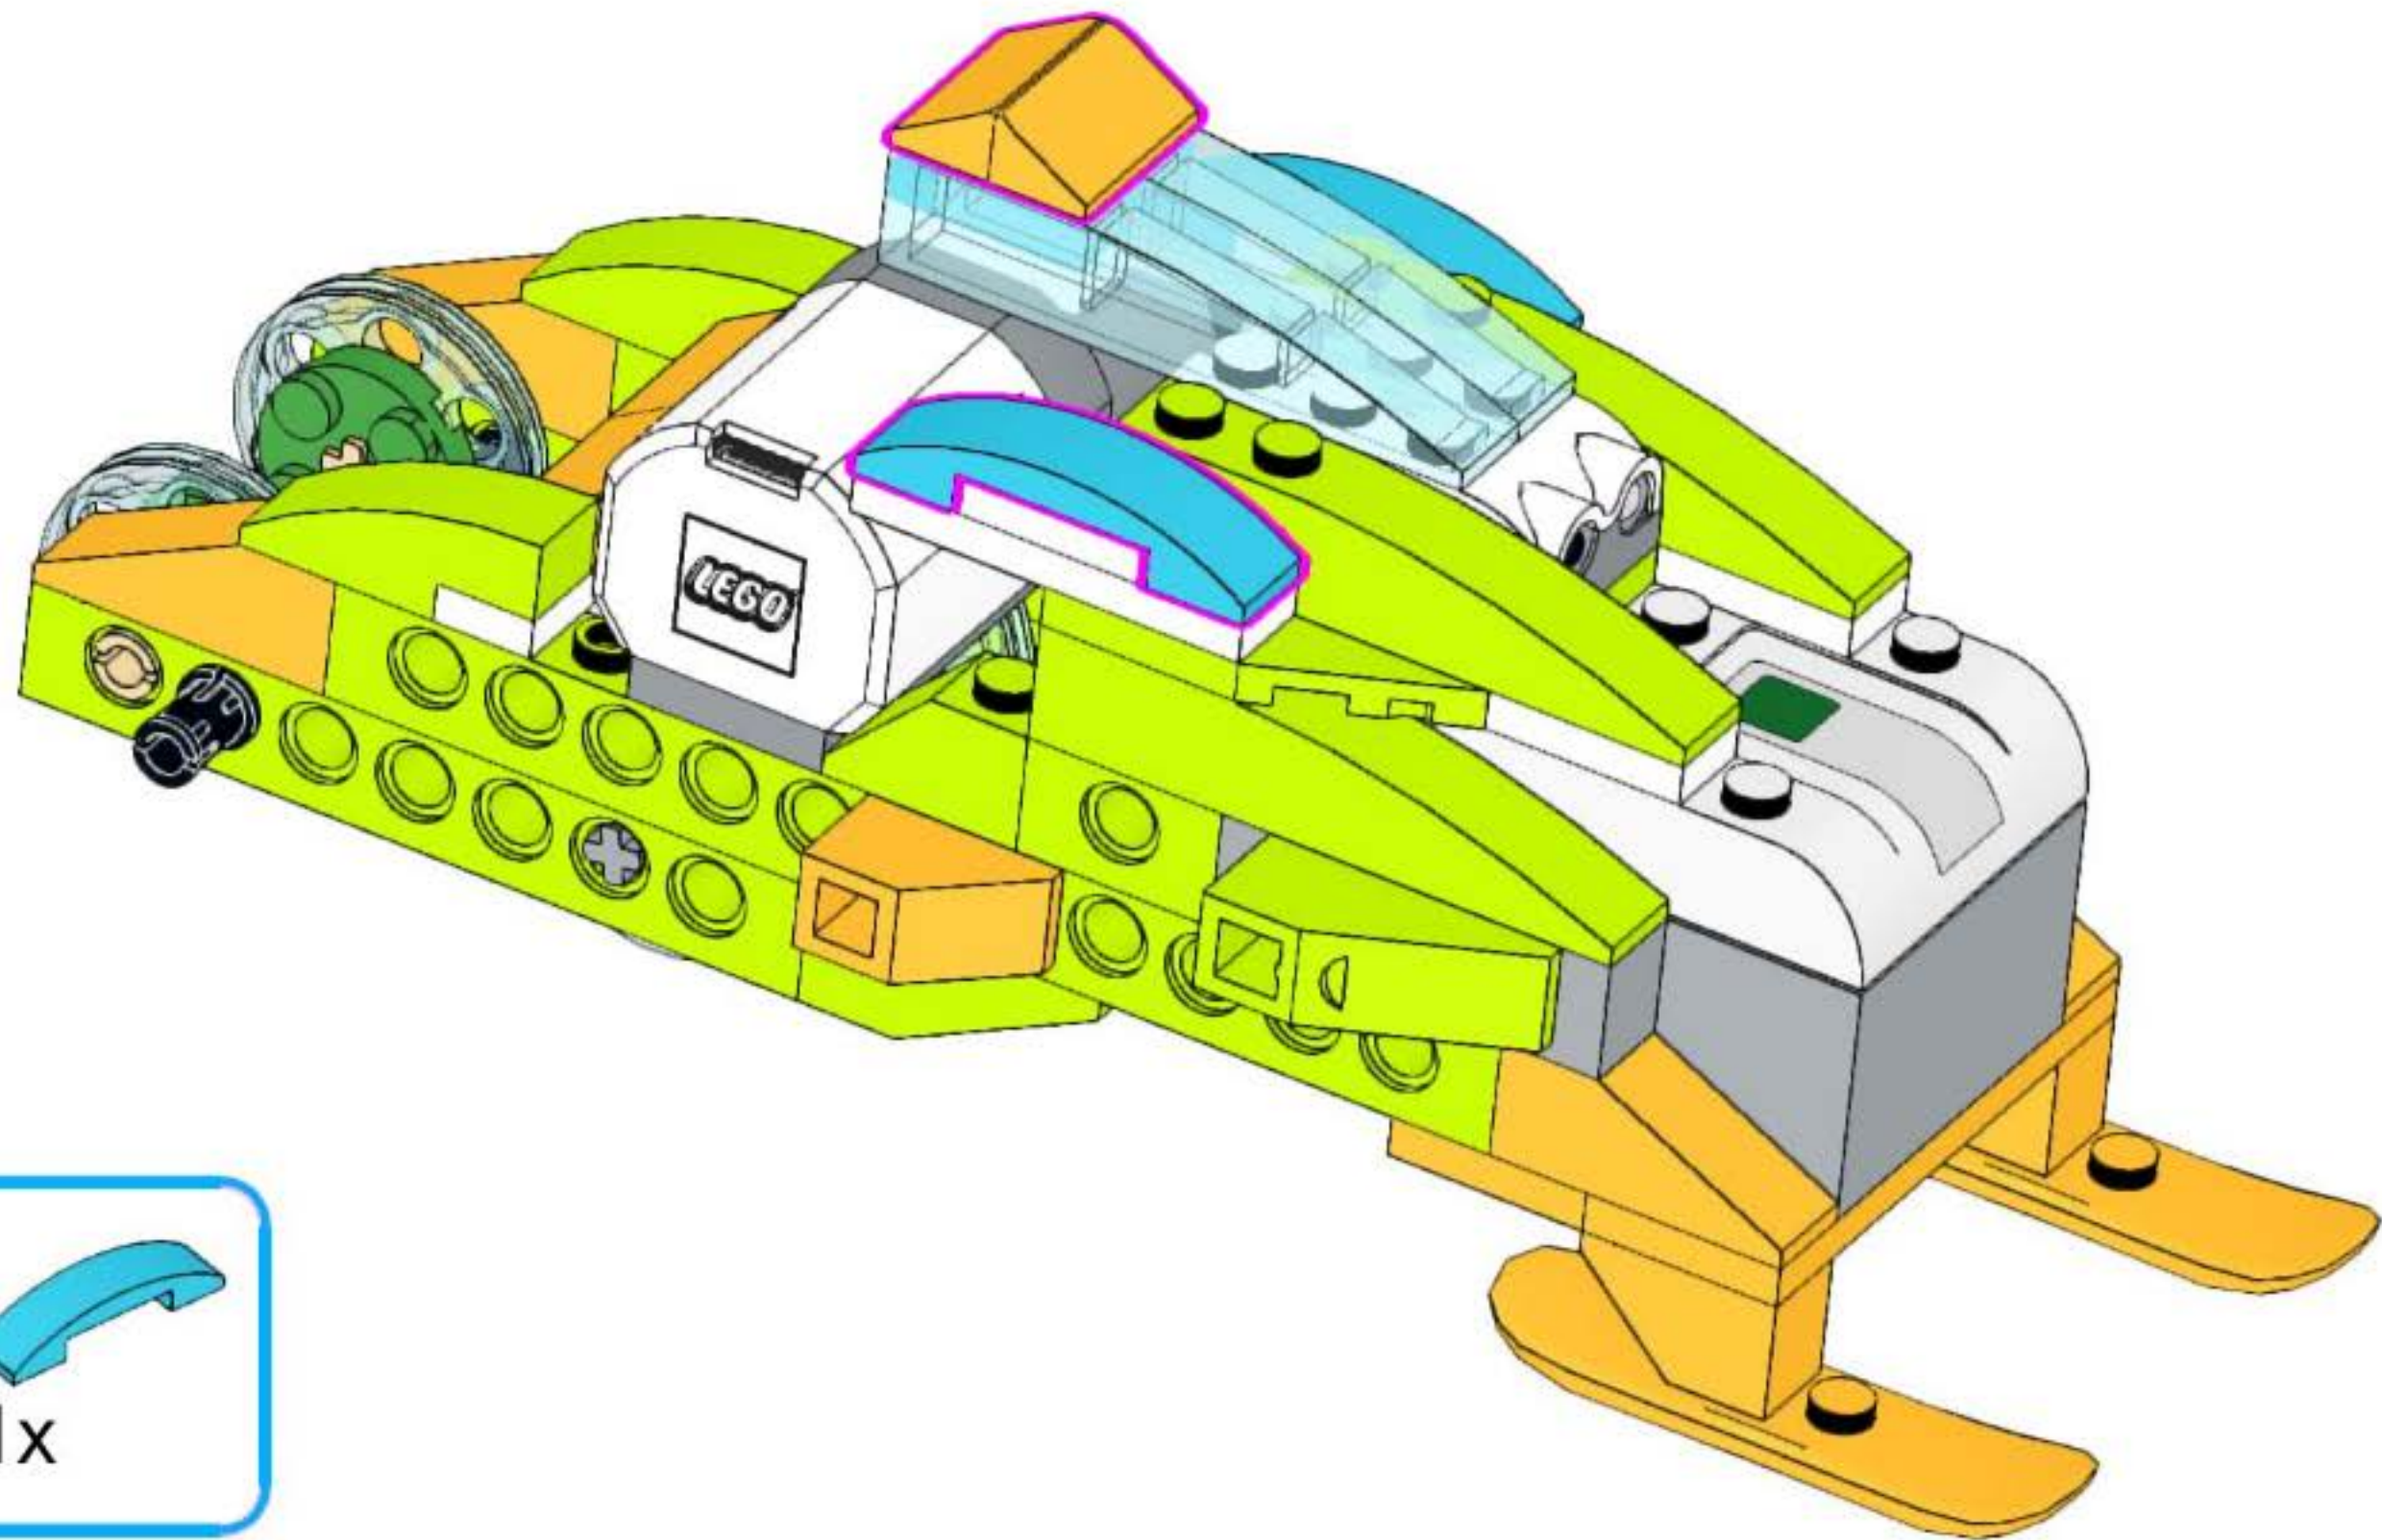

snowmobile robot
unofficial building instruction

Snowmobile

- 2x
- 1x
- 1x
- 1x

- 2x 
- 1x 
- 1x 

- 1x 
- 2x 
- 1x 
- 1x 

2x 1x

A legend box with a blue border containing two orange Technic pins and one blue curved Technic piece. Below the pins is the text "2x" and below the curved piece is the text "1x".