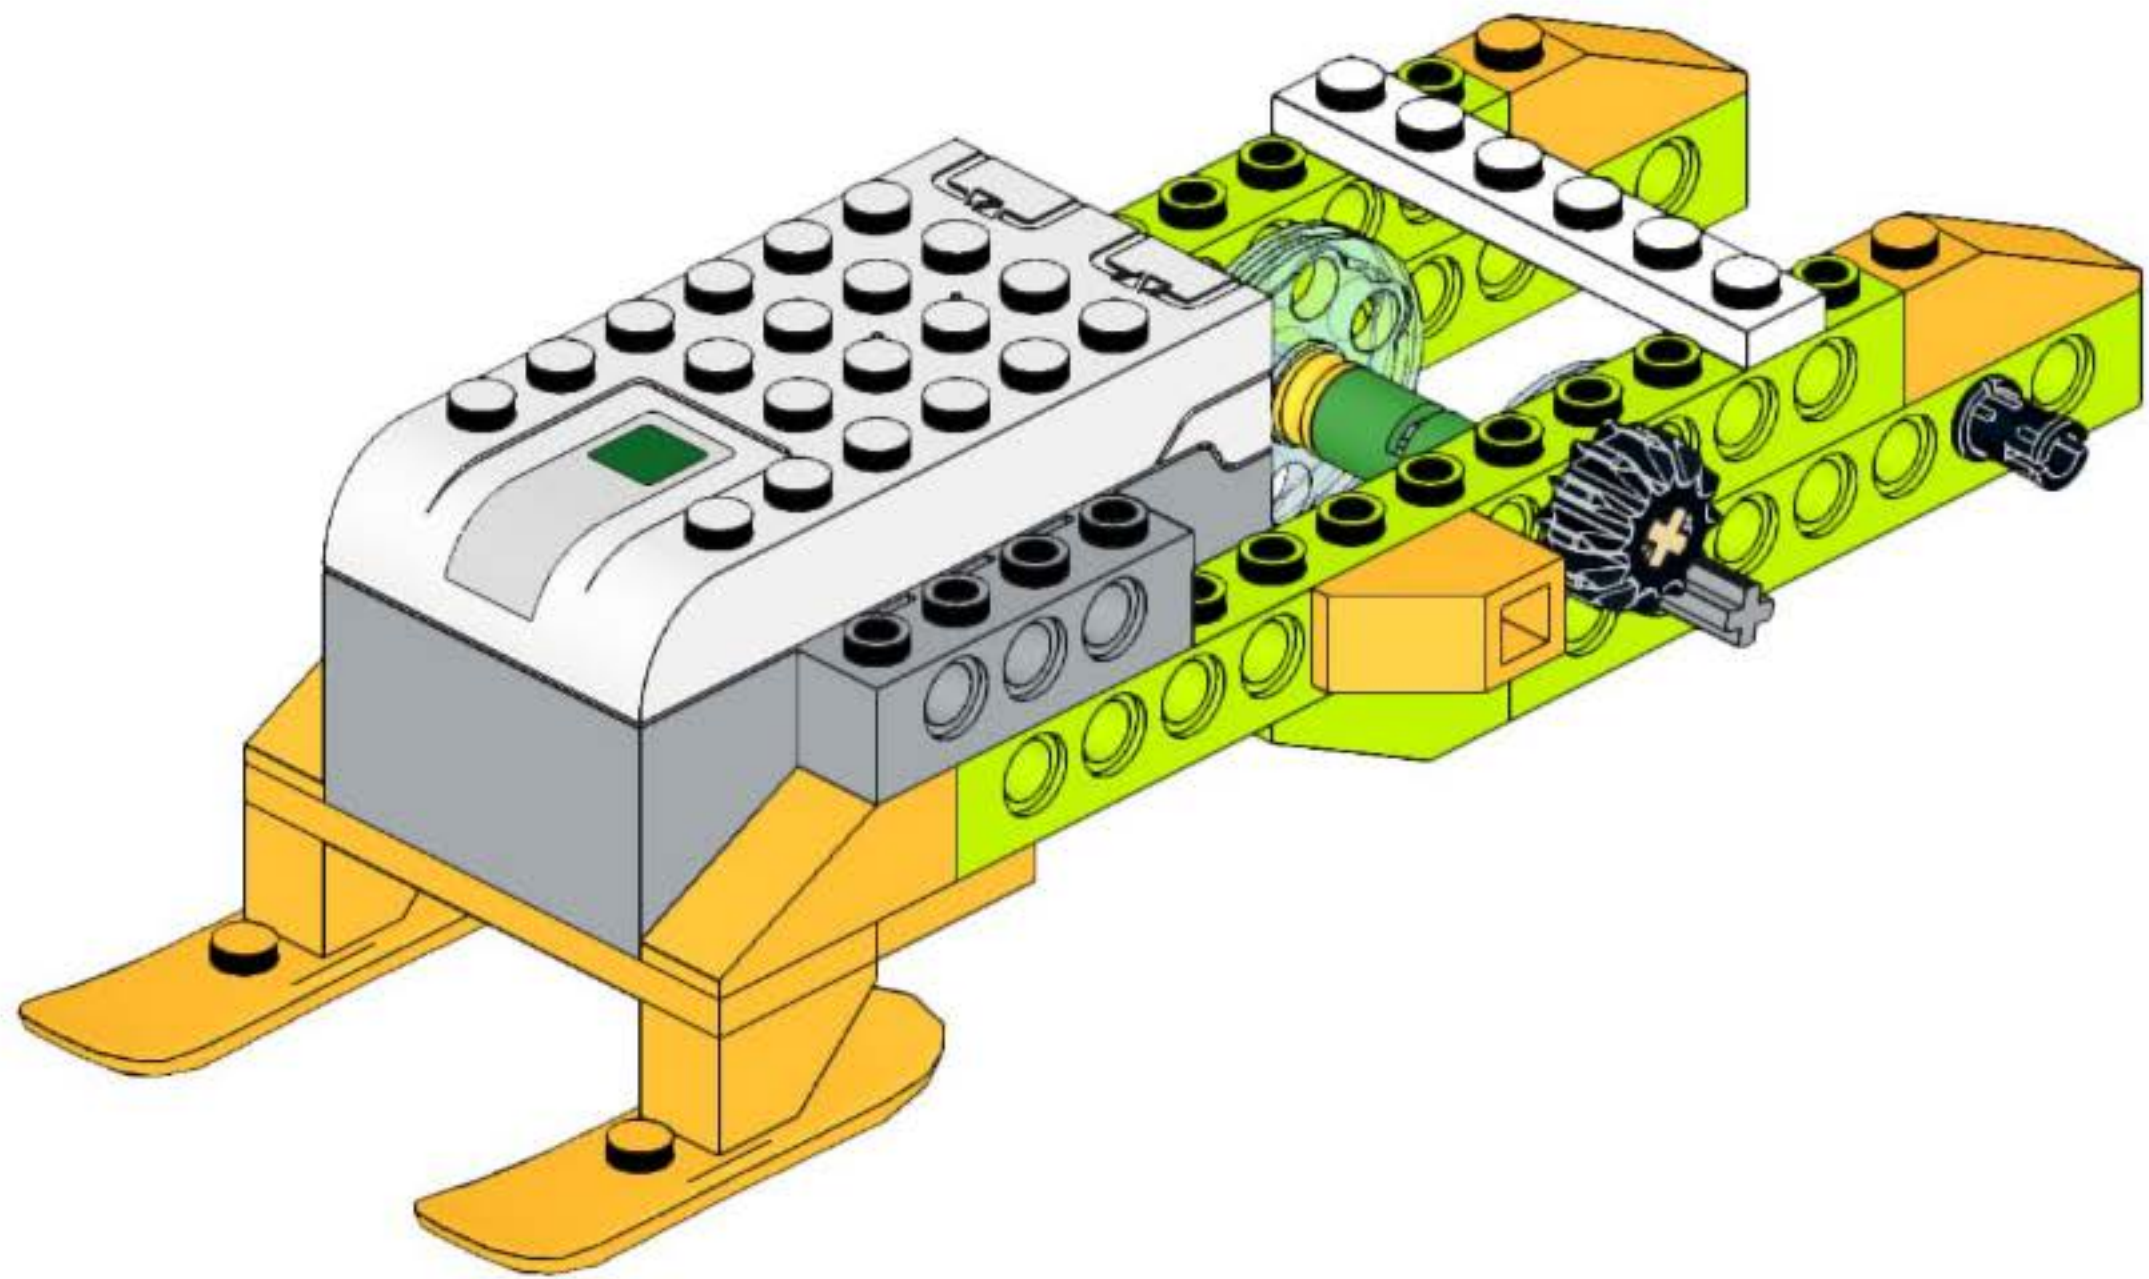

snowmobile robot
unofficial building instruction

Snowmobile

- 2x
- 1x
- 1x
- 1x

- 2x 
- 1x 
- 1x 

- 1x 
- 2x 
- 1x 
- 1x 

2x 1x

A legend box with a blue border containing two orange Technic pins and one blue curved Technic piece. Below the pins is the text "2x" and below the curved piece is the text "1x".