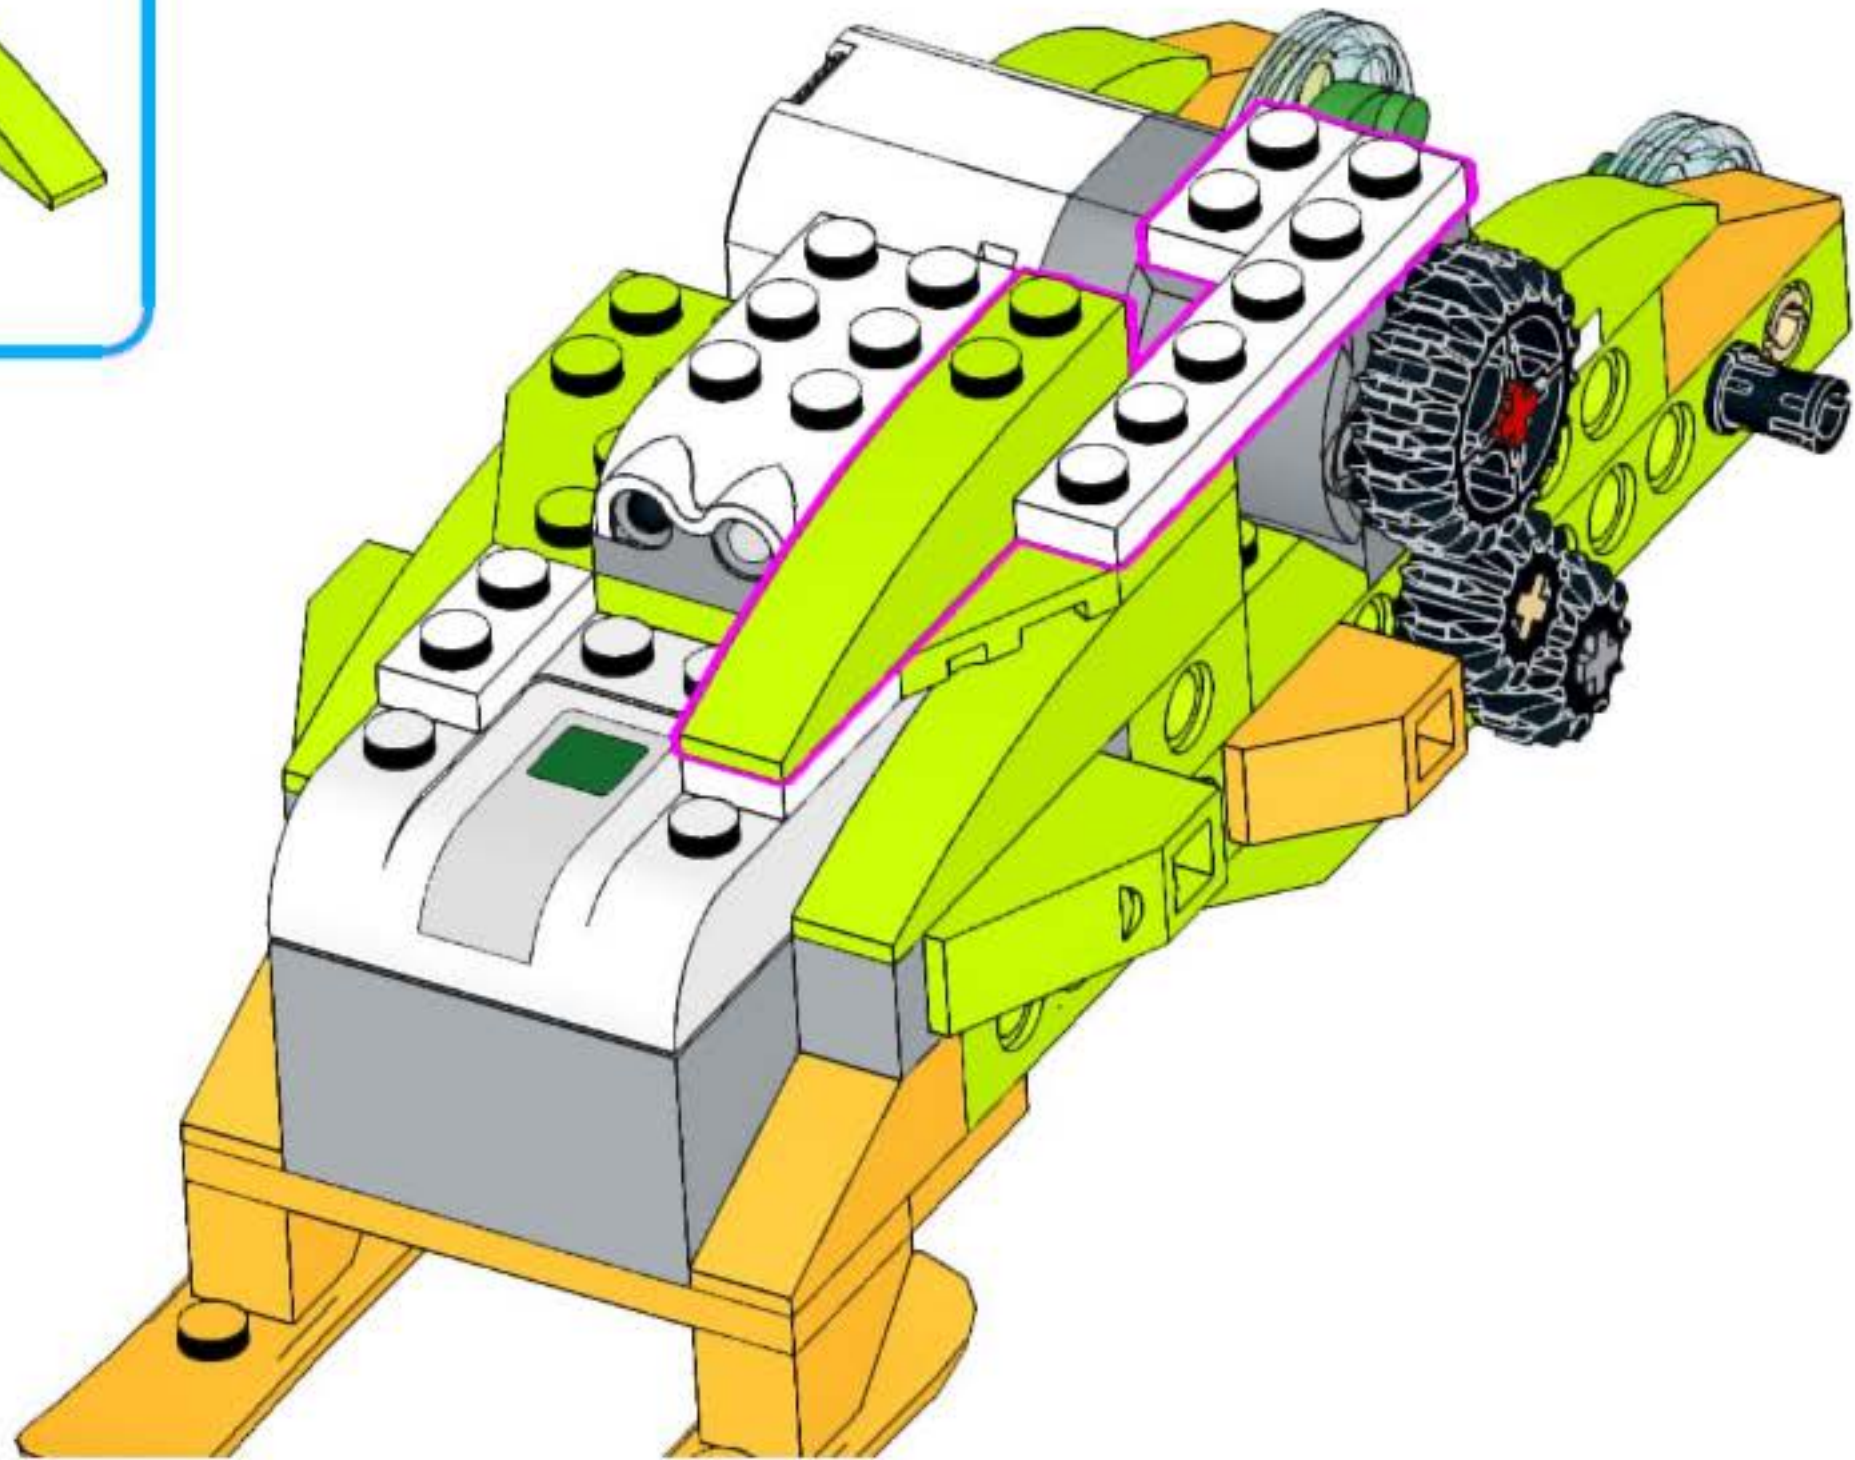

snowmobile robot
unofficial building instruction

Snowmobile

- 2x
- 1x
- 1x
- 1x

- 2x 
- 1x 
- 1x 

- 1x 
- 2x 
- 1x 
- 1x 

2x 1x

A legend box with a blue border containing two orange Technic pins and one blue curved Technic piece. Below the pins is the text "2x" and below the curved piece is the text "1x".