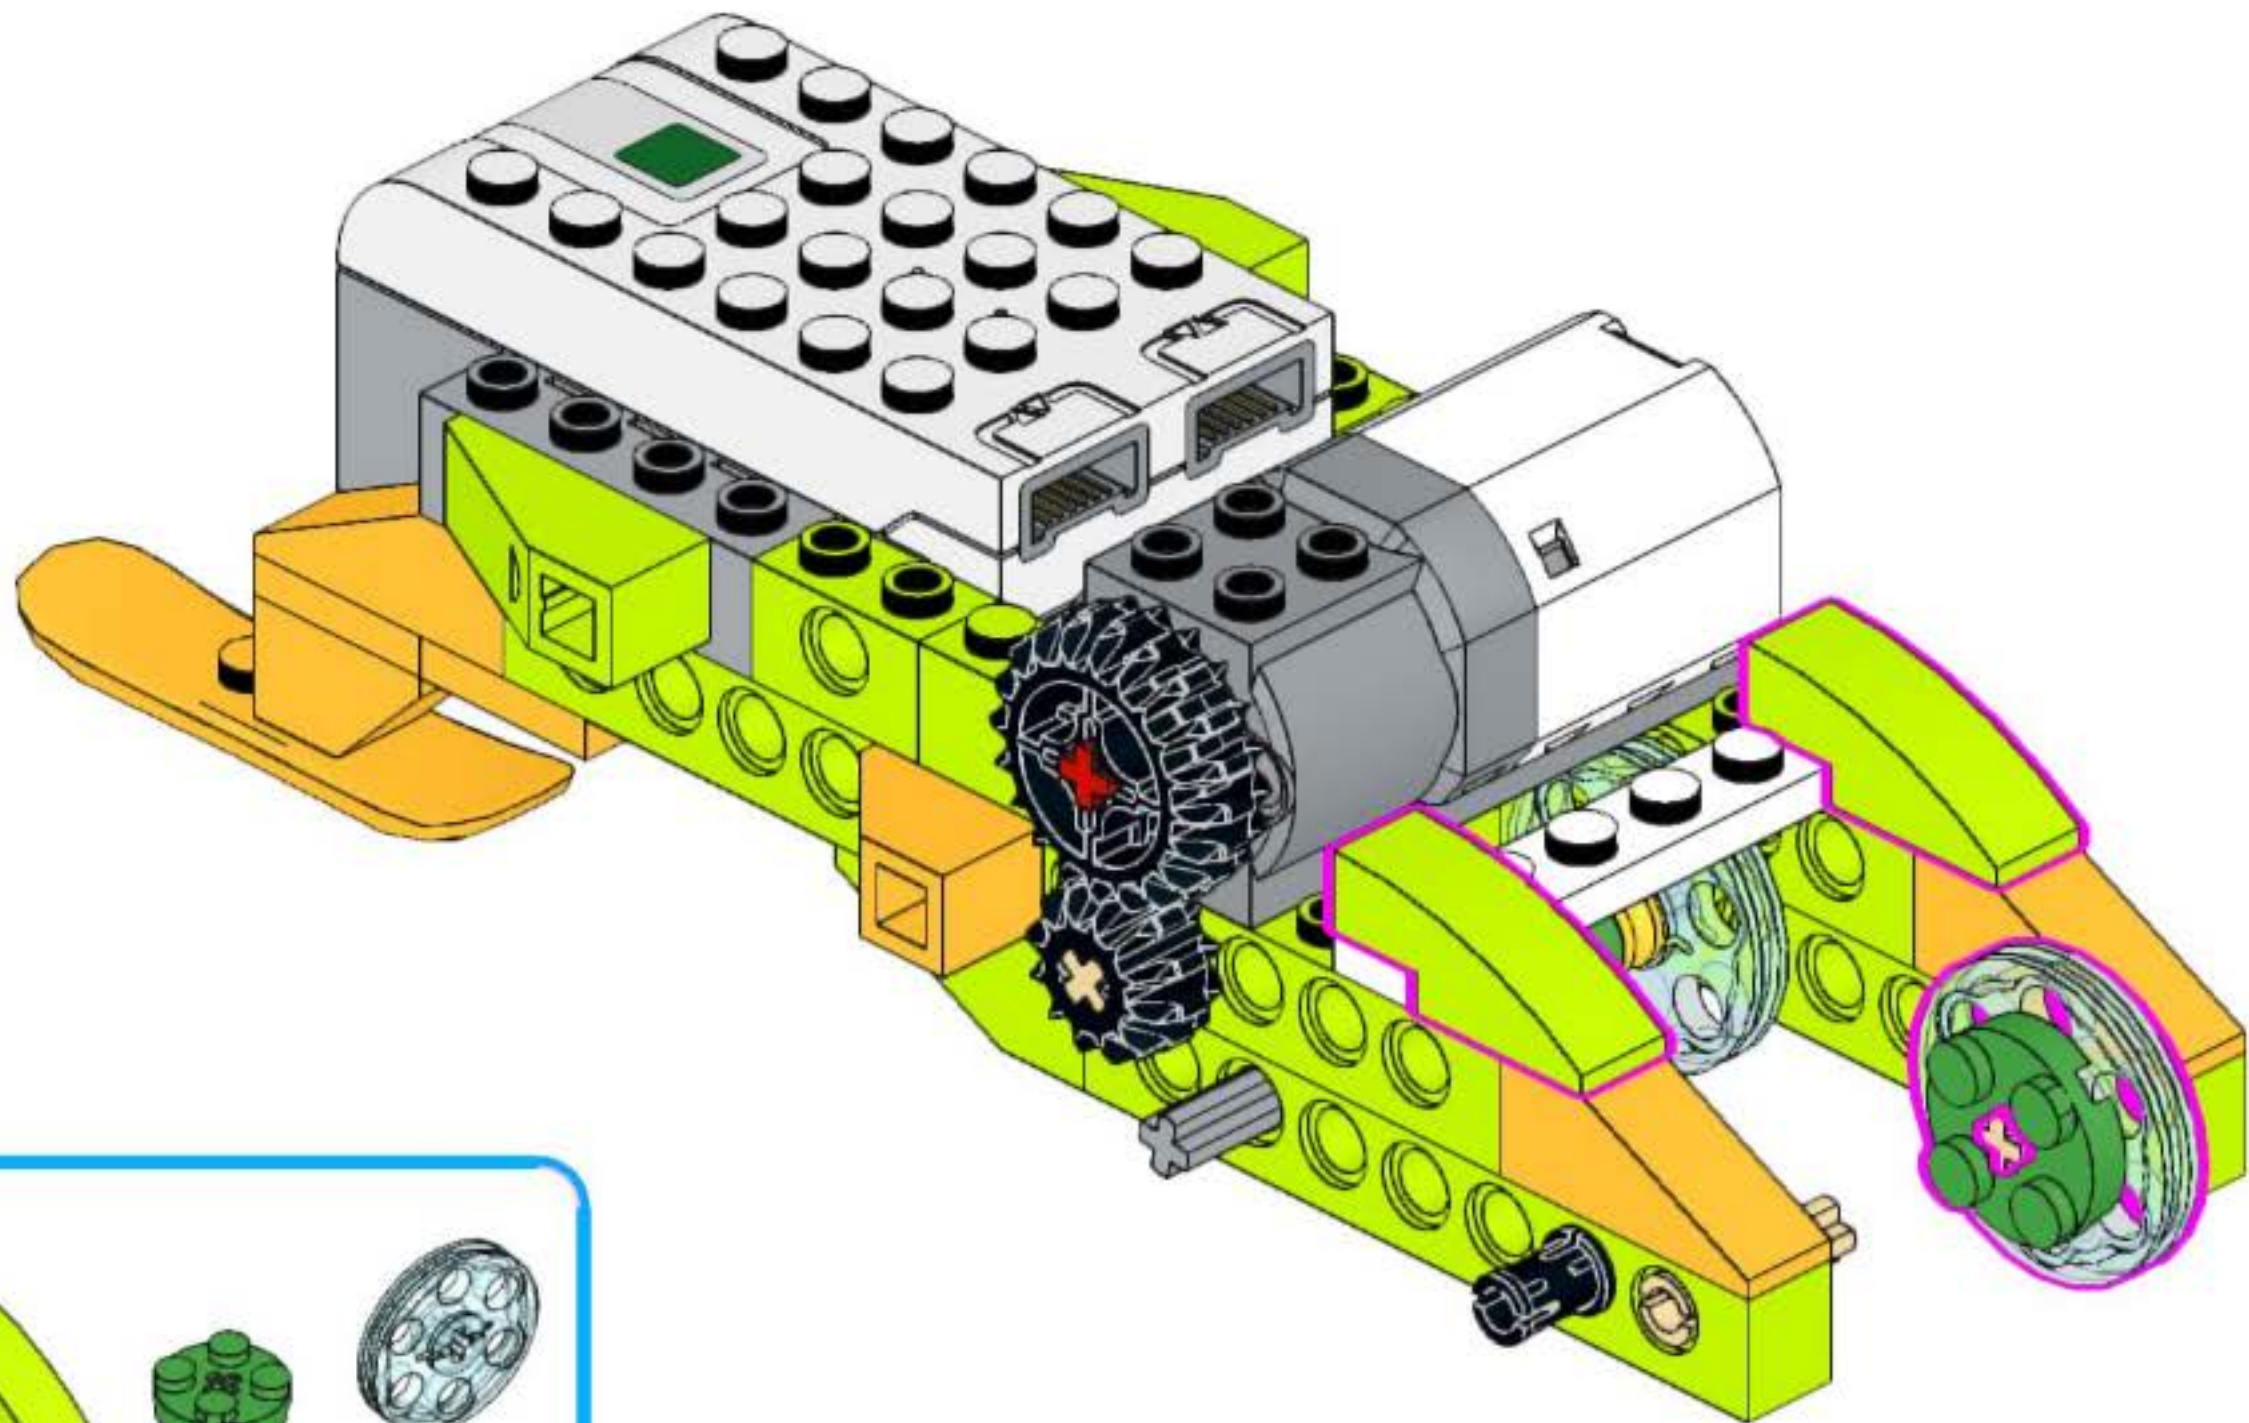

snowmobile robot
unofficial building instruction

Snowmobile

- 2x
- 1x
- 1x
- 1x

- 2x 
- 1x 
- 1x 

- 1x 
- 2x 
- 1x 
- 1x 

2x 1x

A legend box with a blue border containing two orange Technic pins and one blue curved Technic piece. Below the pins is the text "2x" and below the curved piece is the text "1x".