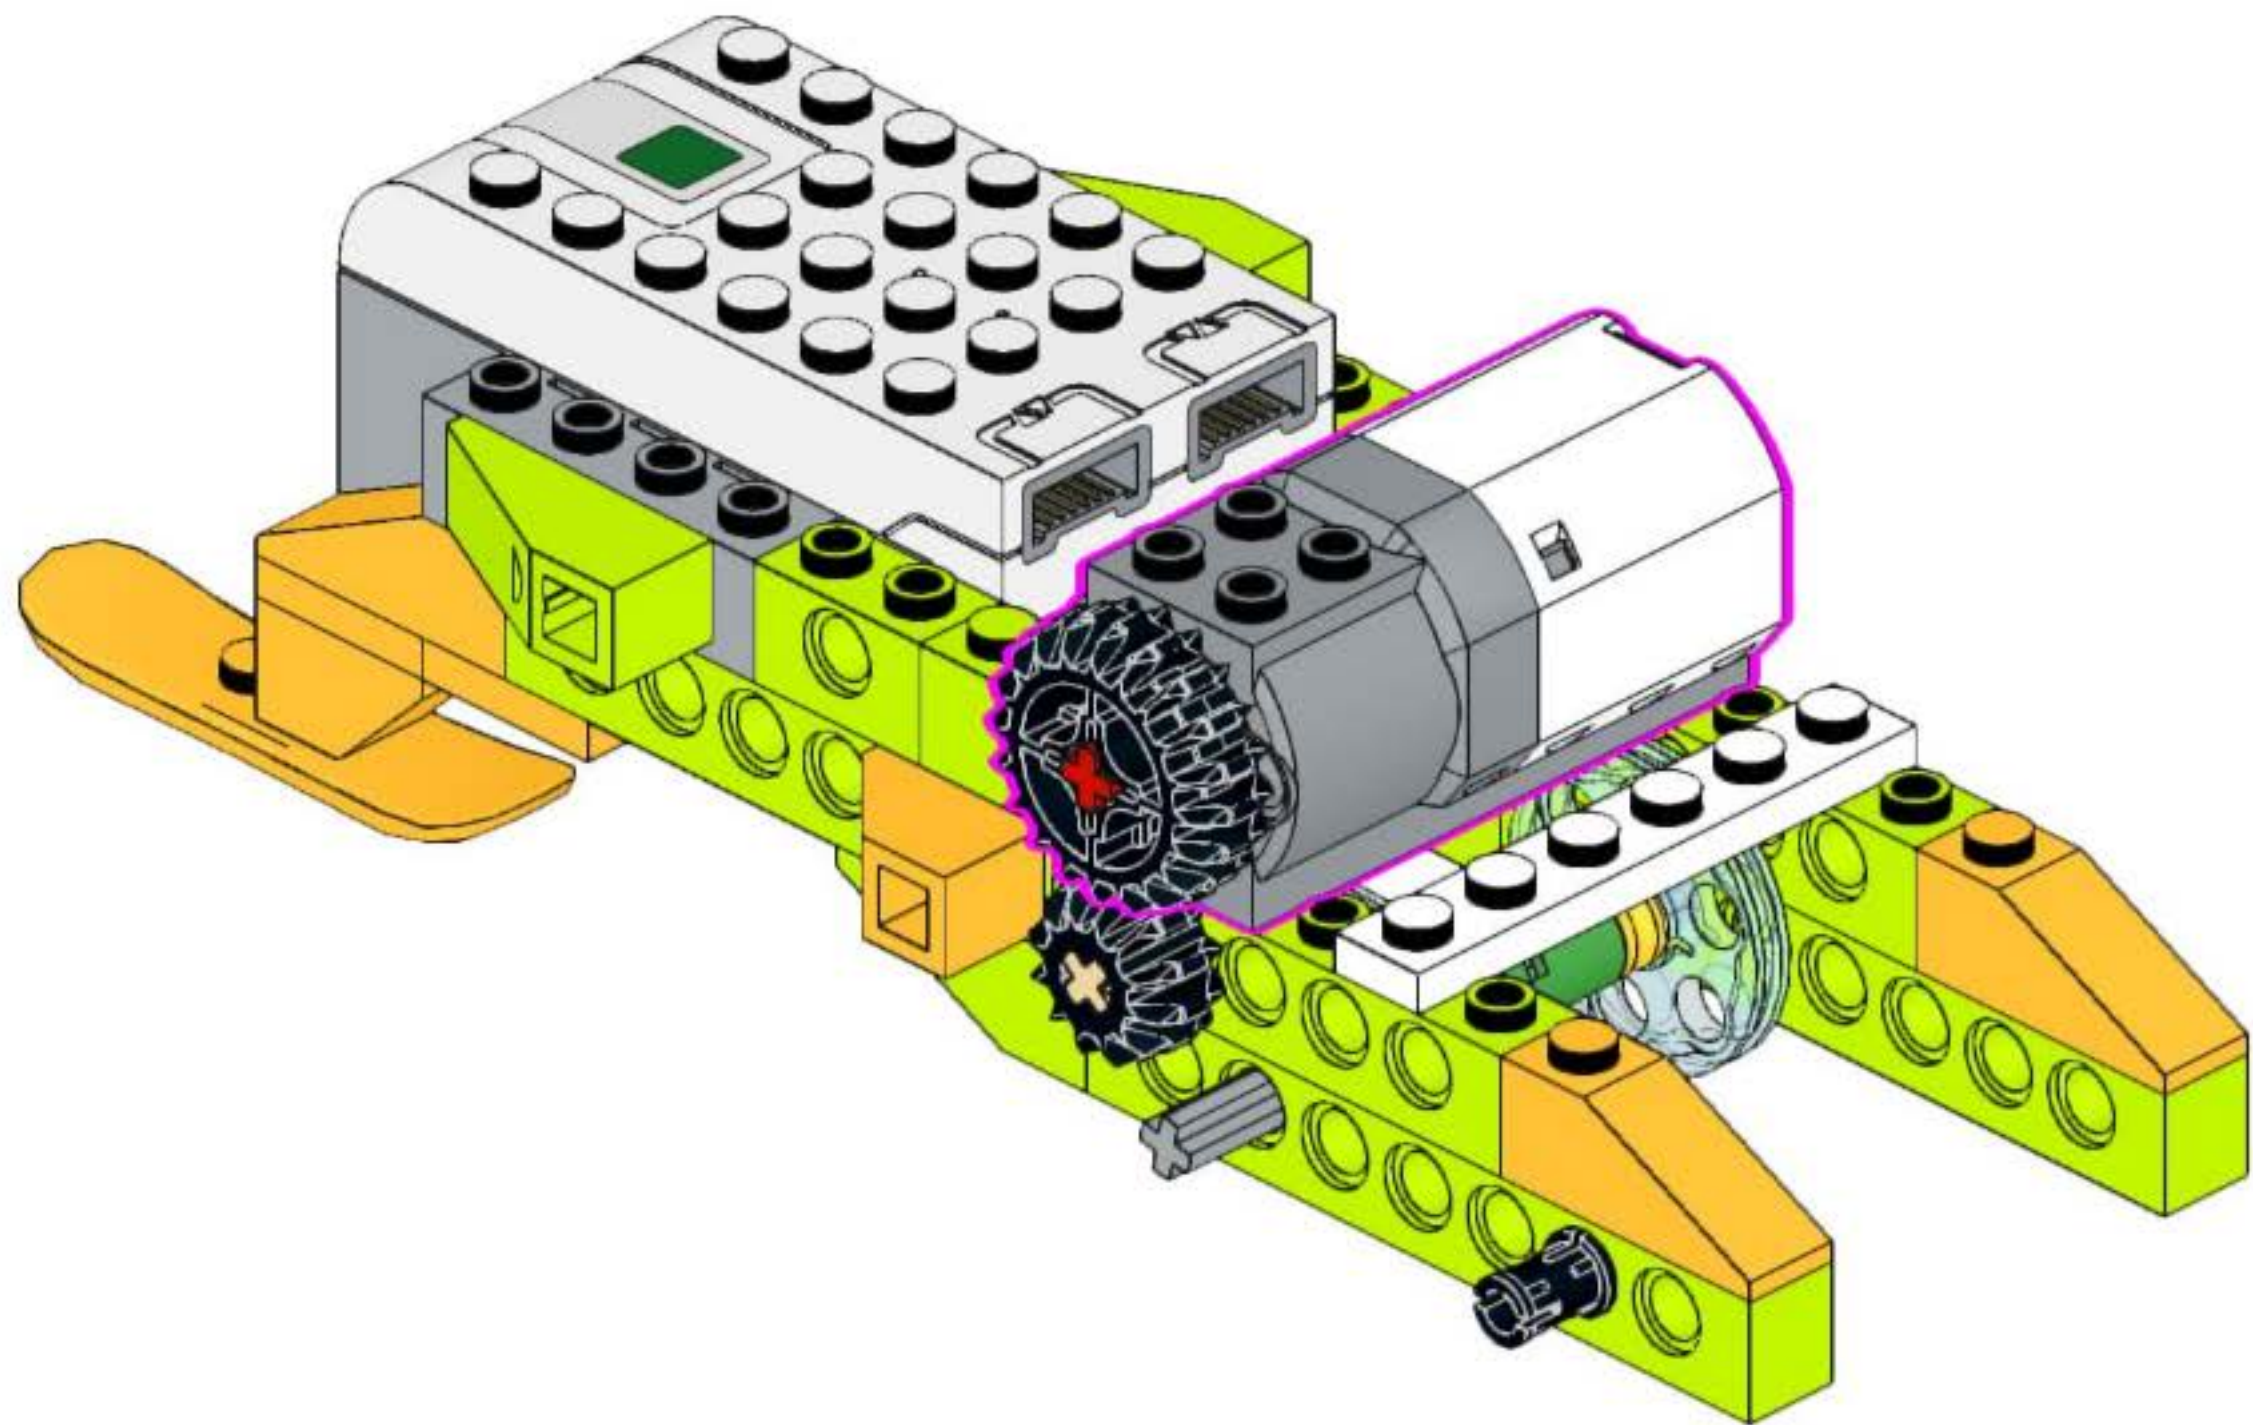

snowmobile robot
unofficial building instruction

Snowmobile

- 2x
- 1x
- 1x
- 1x

- 2x 
- 1x 
- 1x 

- 1x 
- 2x 
- 1x 
- 1x 

2x 1x

A legend box with a blue border containing two orange Technic pins and one blue curved Technic piece. Below the pins is the text "2x" and below the curved piece is the text "1x".