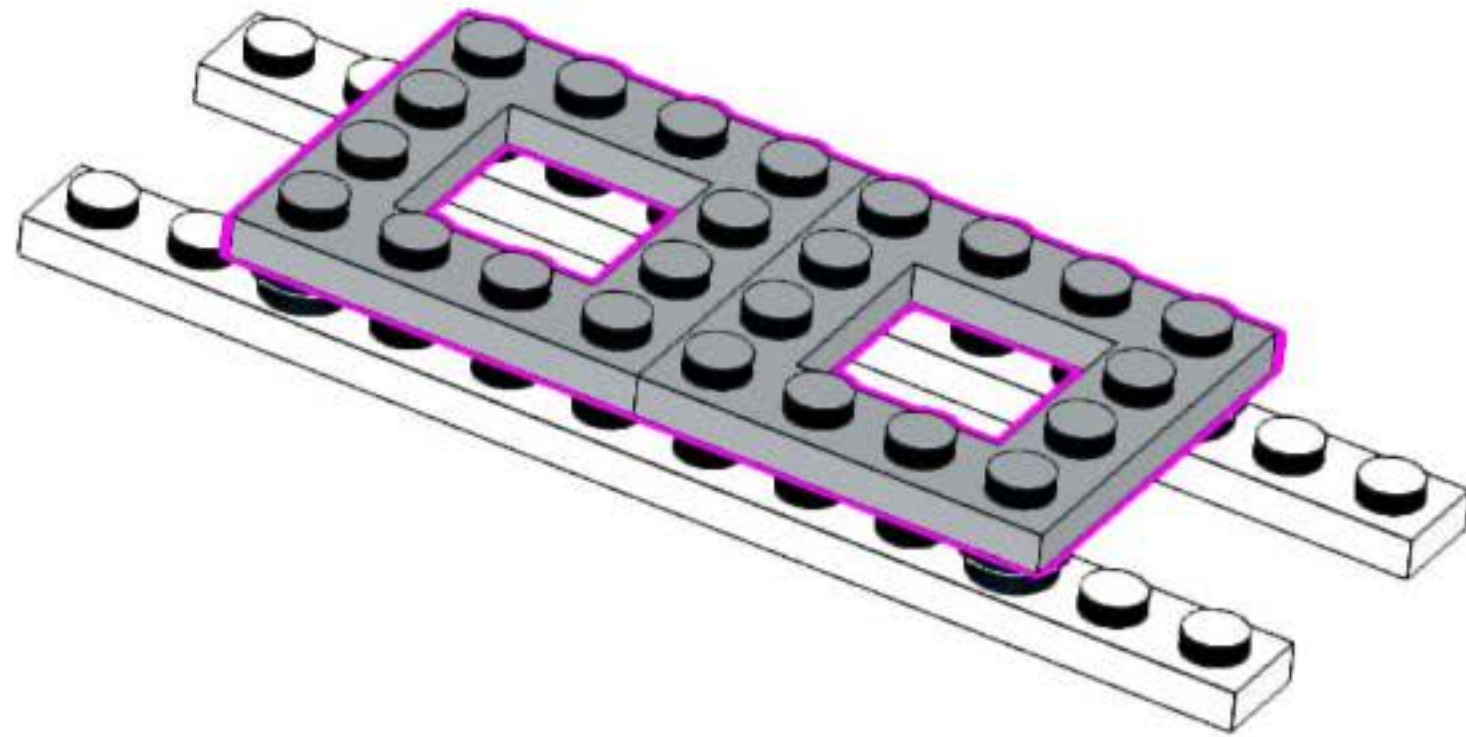

snowmobile robot
unofficial building instruction

Snowmobile

- 2x
- 1x
- 1x
- 1x

- 2x 
- 1x 
- 1x 

- 1x 
- 2x 
- 1x 
- 1x 

2x 1x

A legend box with a blue border containing two orange Technic pins and one blue curved Technic piece. Below the pins is the text "2x" and below the curved piece is the text "1x".