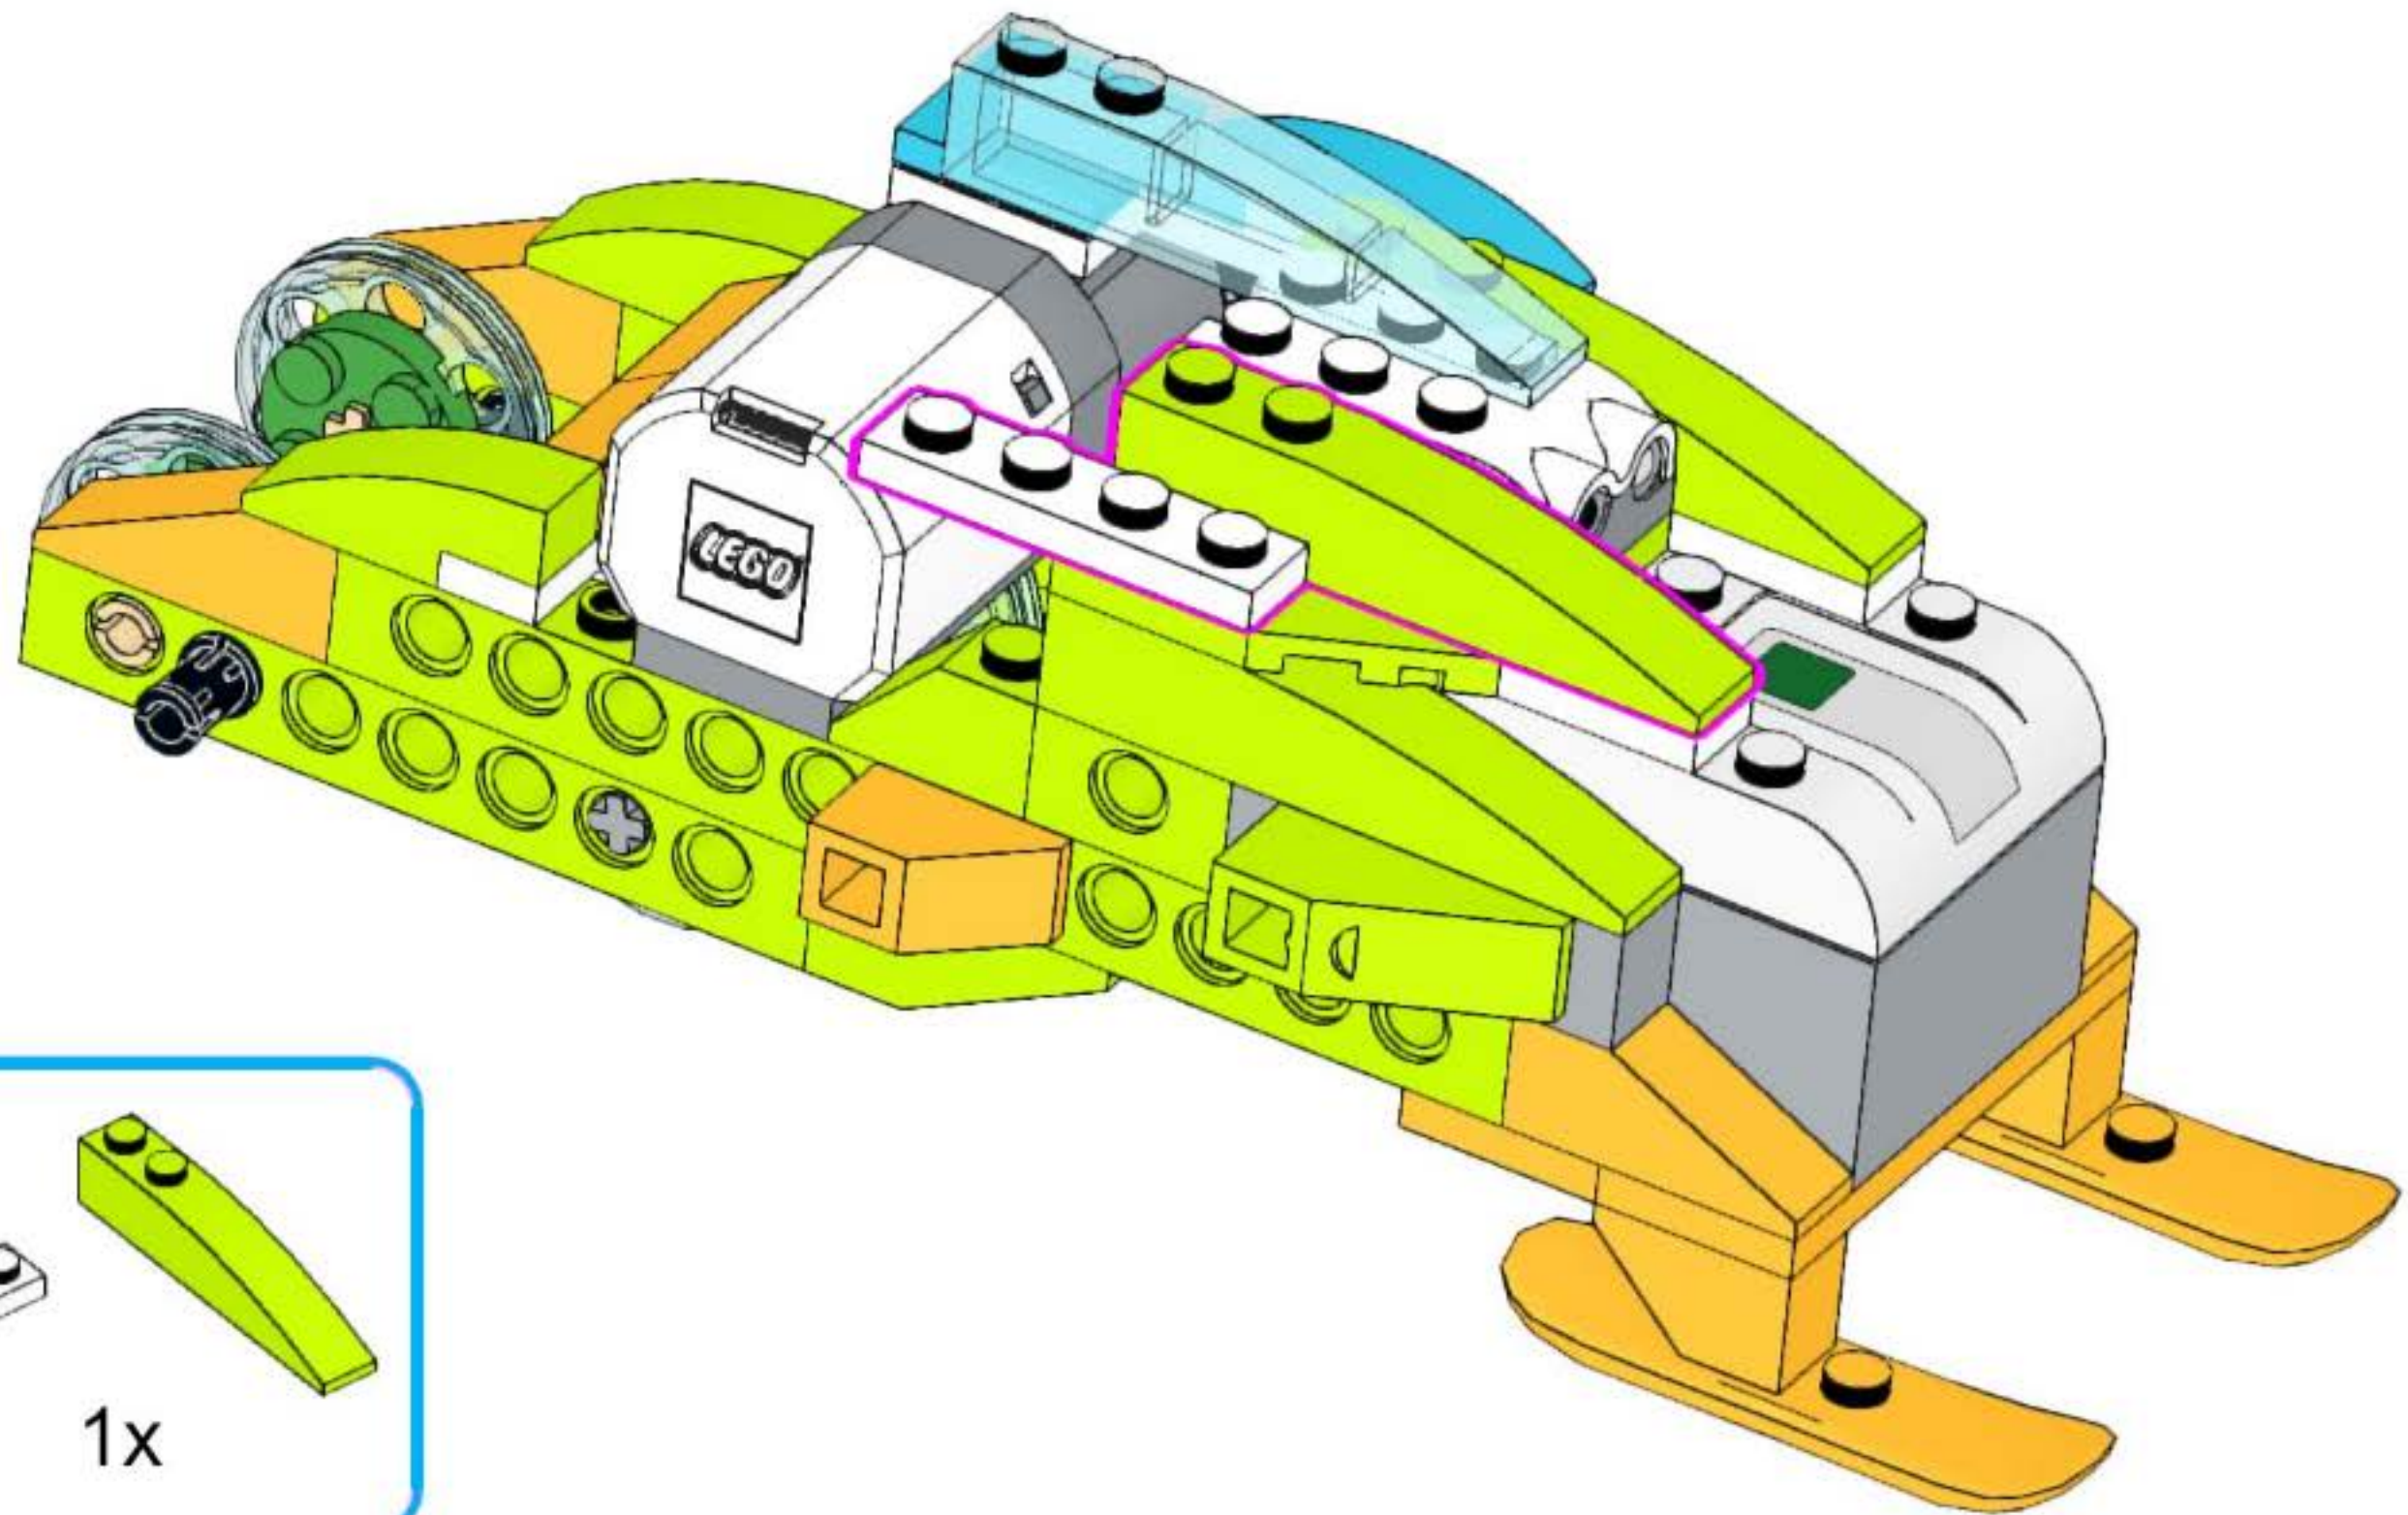

snowmobile robot
unofficial building instruction

Snowmobile

- 2x
- 1x
- 1x
- 1x

- 2x 
- 1x 
- 1x 

- 1x 
- 2x 
- 1x 
- 1x 

2x 1x

A legend box with a blue border containing two orange Technic pins and one blue curved Technic piece. Below the pins is the text "2x" and below the curved piece is the text "1x".