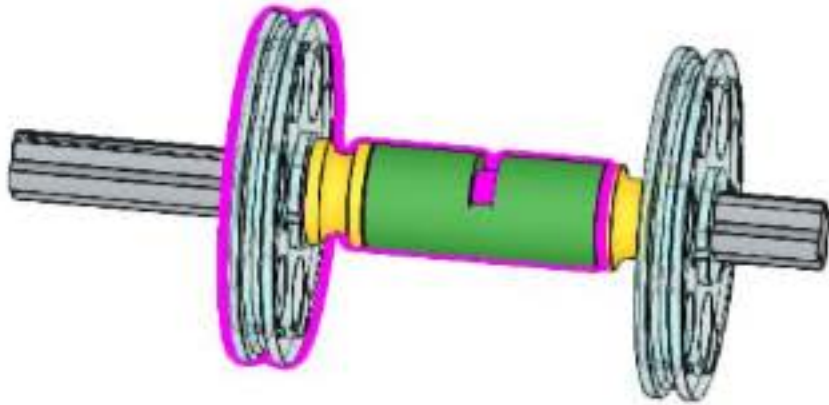

snowmobile robot
unofficial building instruction

Snowmobile

- 2x
- 1x
- 1x
- 1x

- 2x 
- 1x 
- 1x 

- 1x 
- 2x 
- 1x 
- 1x 

2x 1x

A legend box with a blue border containing two orange Technic pins and one blue curved Technic piece. Below the pins is the text "2x" and below the curved piece is the text "1x".