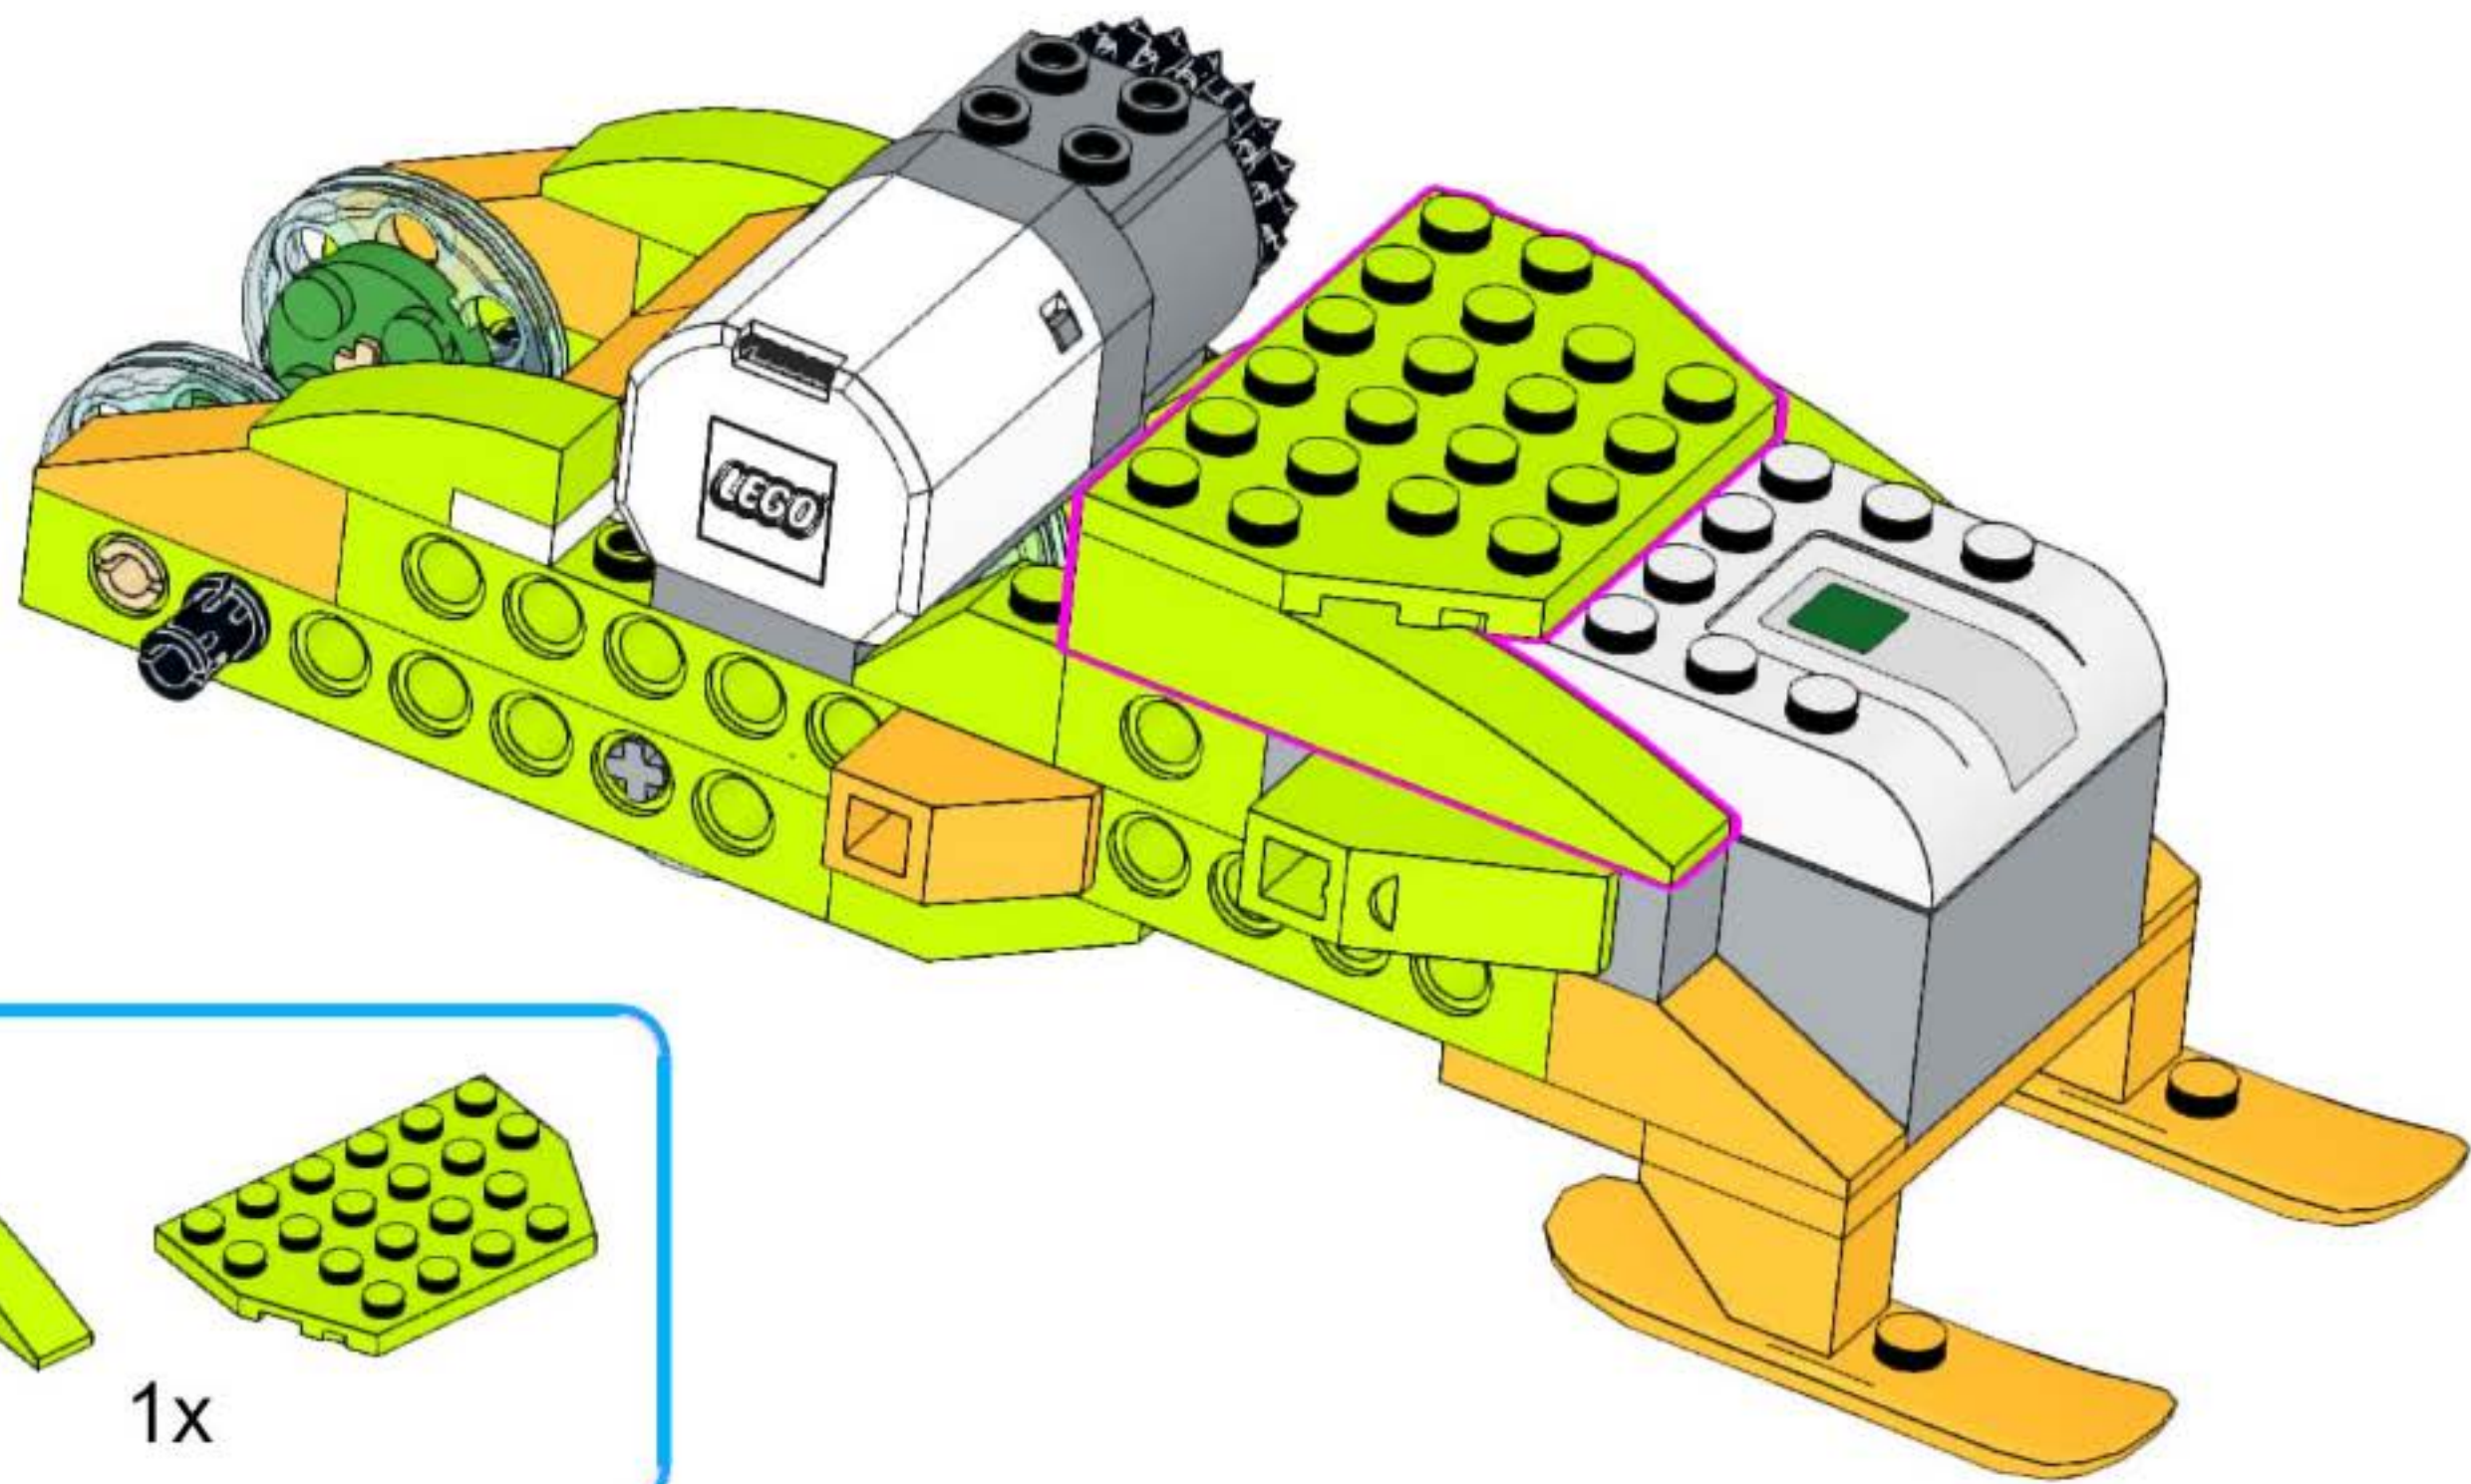

snowmobile robot
unofficial building instruction

Snowmobile

- 2x
- 1x
- 1x
- 1x

- 2x 
- 1x 
- 1x 

- 1x 
- 2x 
- 1x 
- 1x 

2x 1x

A legend box with a blue border containing two orange Technic pins and one blue curved Technic piece. Below the pins is the text "2x" and below the curved piece is the text "1x".