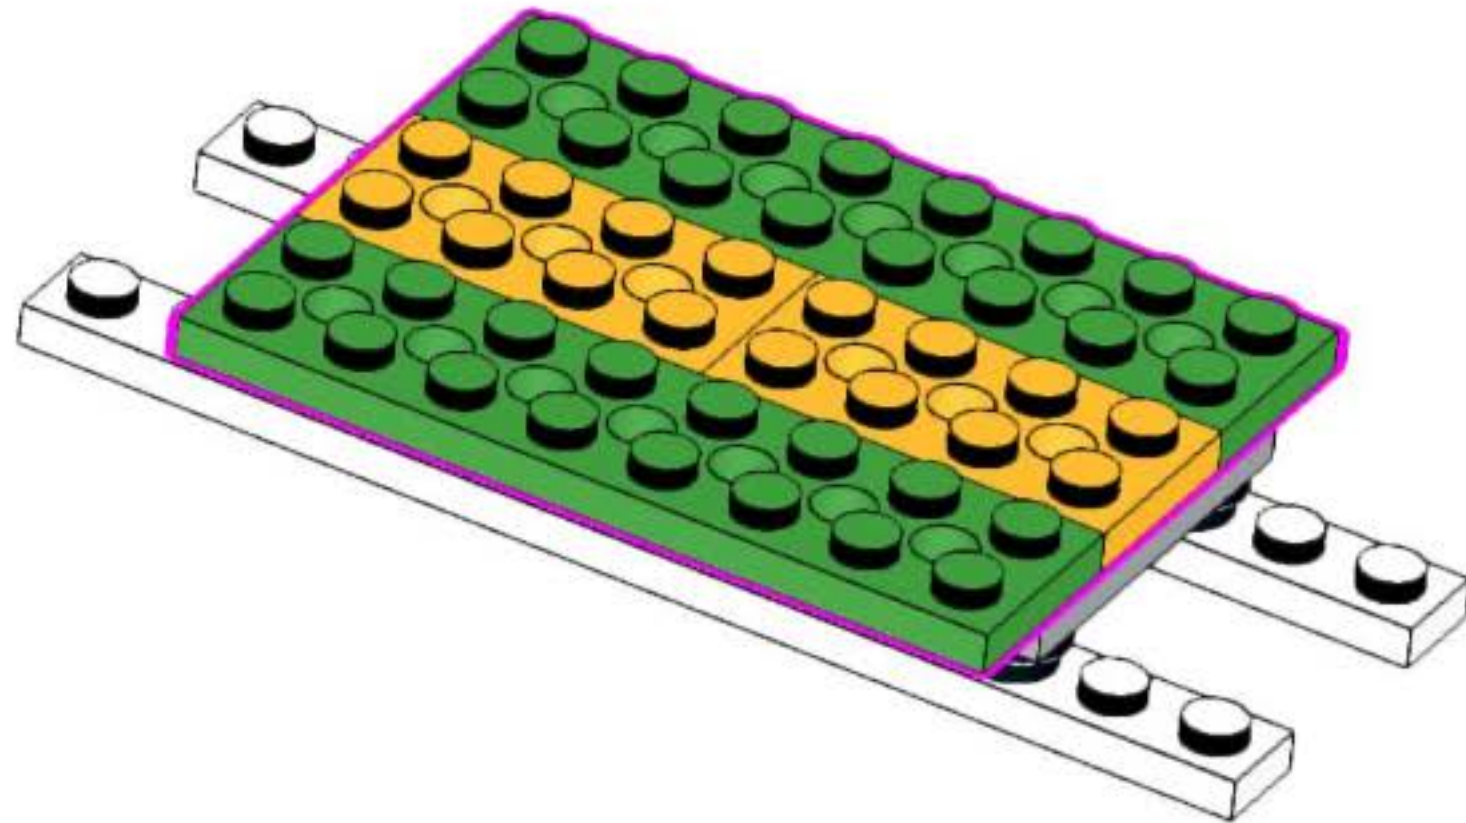

snowmobile robot
unofficial building instruction

Snowmobile

- 2x
- 1x
- 1x
- 1x

- 2x 
- 1x 
- 1x 

- 1x 
- 2x 
- 1x 
- 1x 

2x 1x

A legend box with a blue border containing two orange Technic pins and one blue curved Technic piece. Below the pins is the text "2x" and below the curved piece is the text "1x".