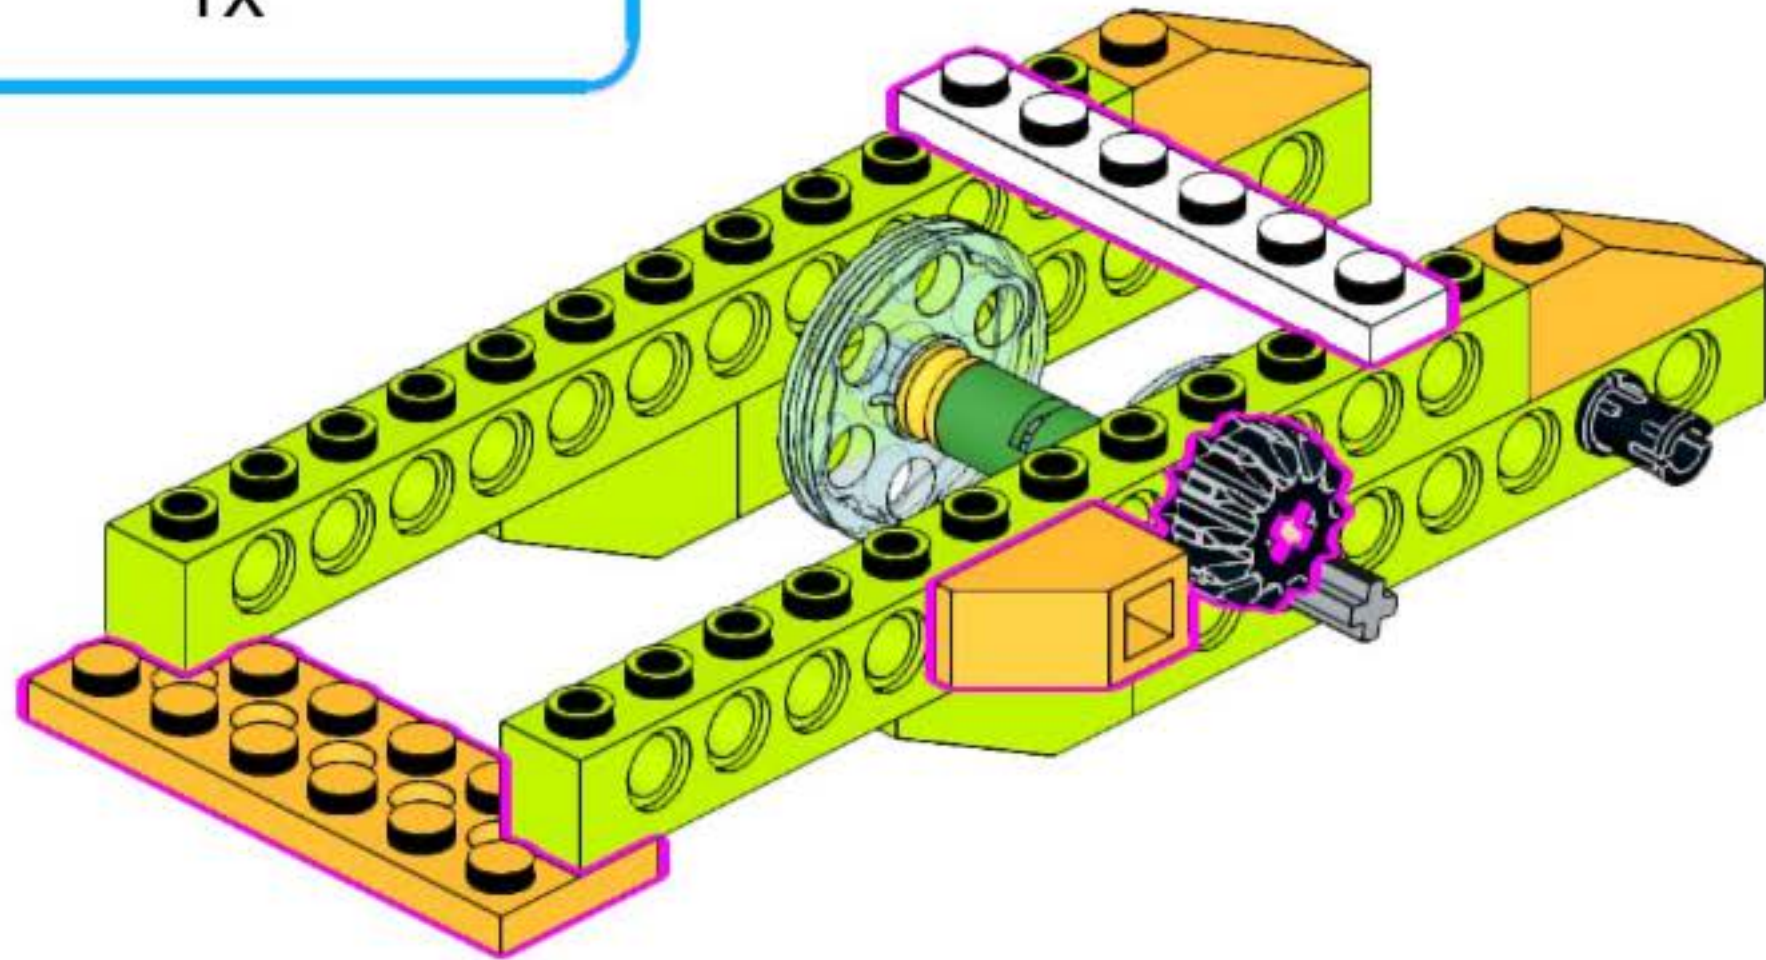

snowmobile robot
unofficial building instruction

Snowmobile

- 2x
- 1x
- 1x
- 1x

- 2x 
- 1x 
- 1x 

- 1x 
- 2x 
- 1x 
- 1x 

2x 1x

A legend box with a blue border containing two orange Technic pins and one blue curved Technic piece. Below the pins is the text "2x" and below the curved piece is the text "1x".