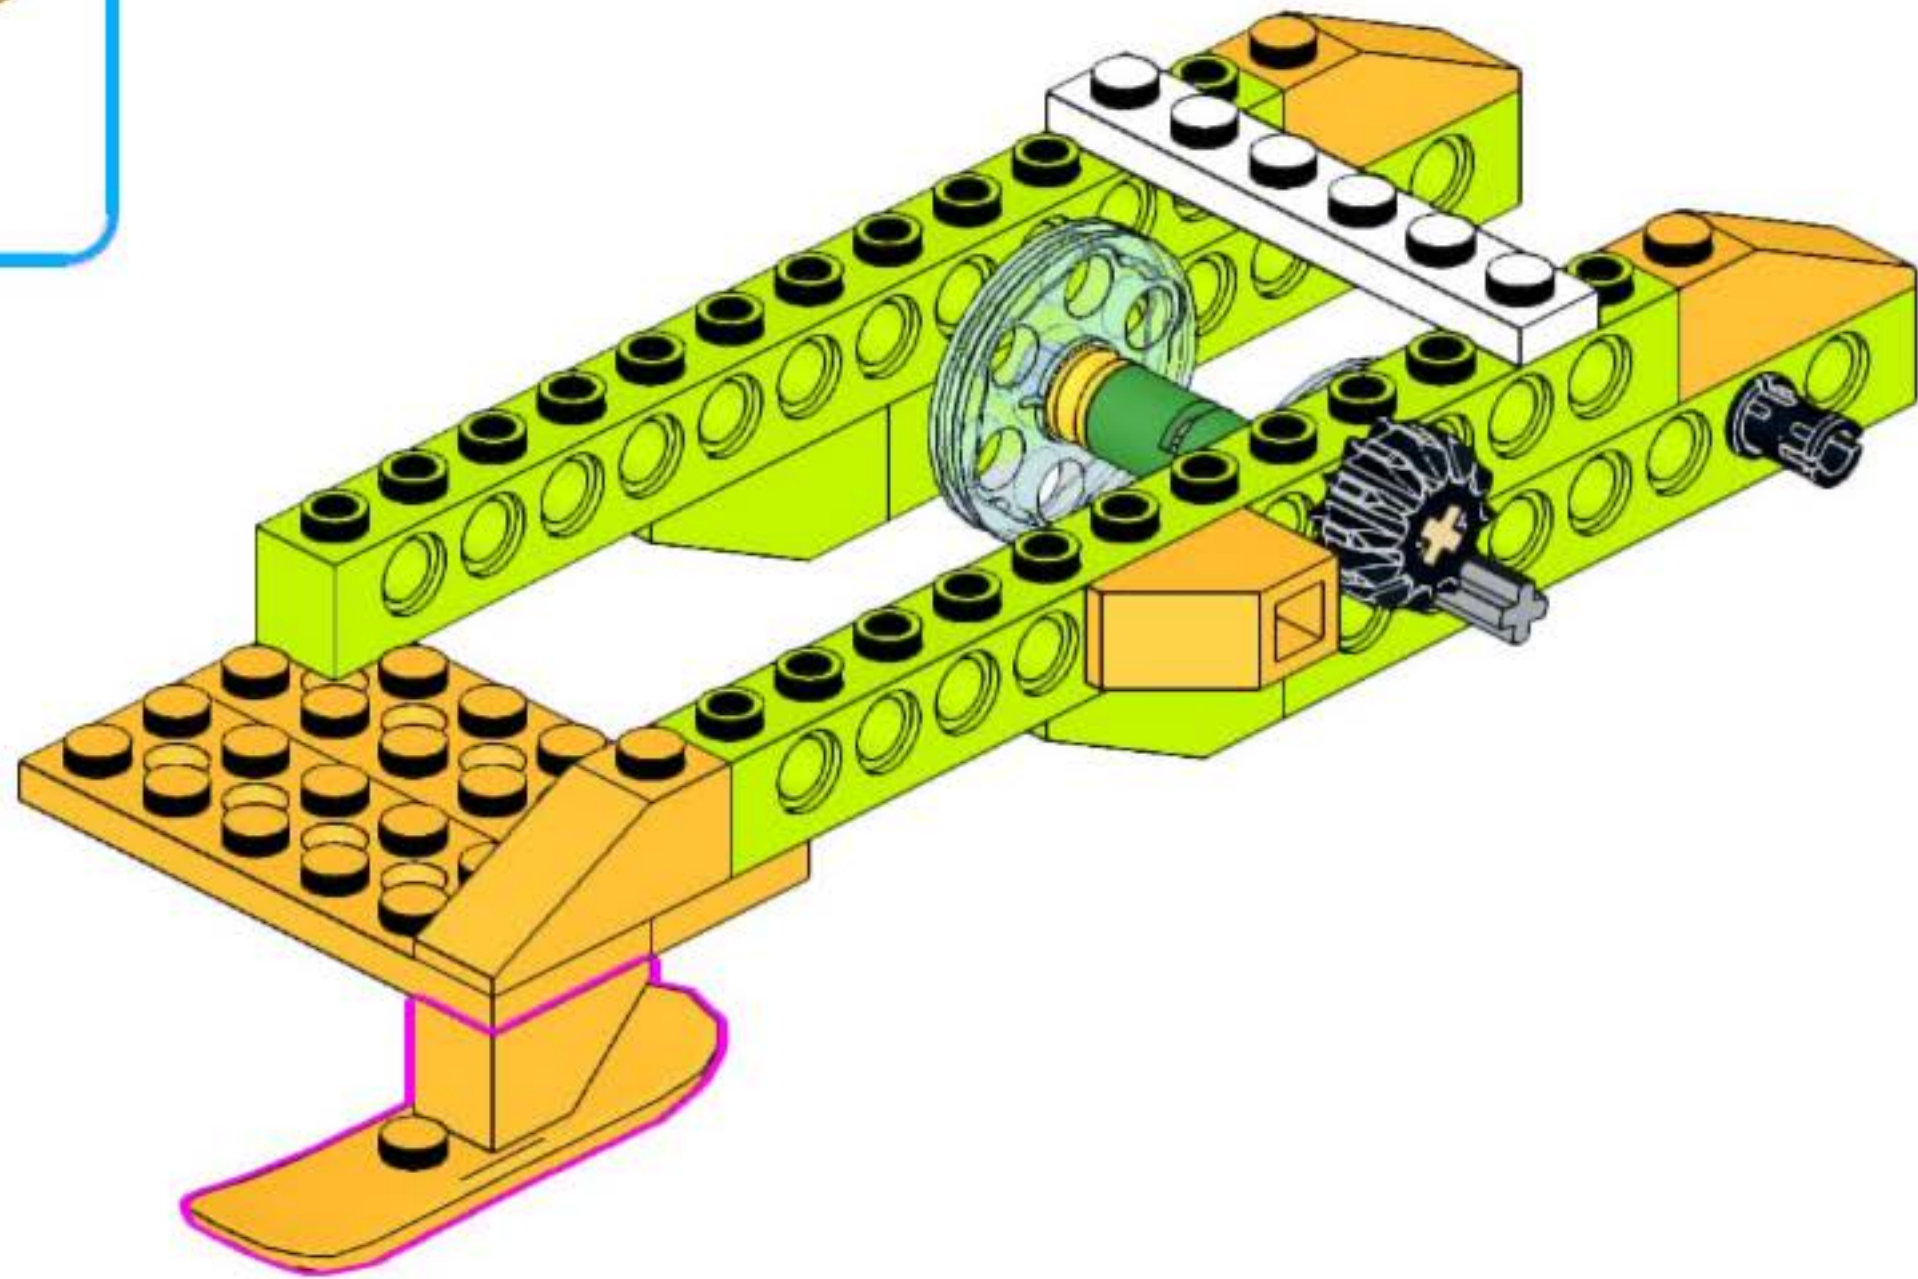

snowmobile robot
unofficial building instruction

Snowmobile

- 2x
- 1x
- 1x
- 1x

- 2x 
- 1x 
- 1x 

- 1x 
- 2x 
- 1x 
- 1x 

2x 1x

A legend box with a blue border containing two orange Technic pins and one blue curved Technic piece. Below the pins is the text "2x" and below the curved piece is the text "1x".