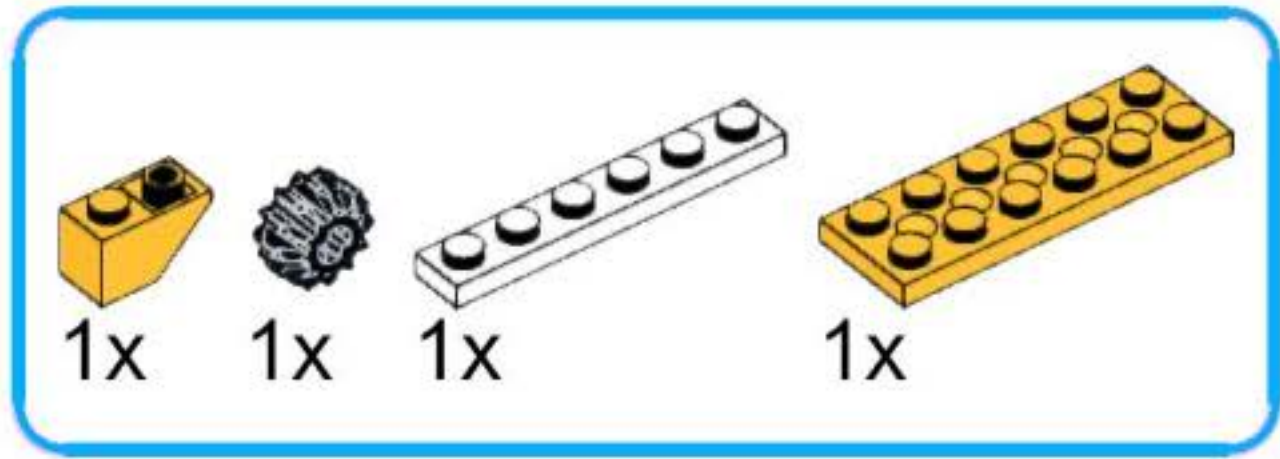

snowmobile robot
unofficial building instruction

Snowmobile

- 2x
- 1x
- 1x
- 1x

- 2x 
- 1x 
- 1x 

- 1x 
- 2x 
- 1x 
- 1x 

2x 1x

A legend box with a blue border containing two orange Technic pins and one blue curved Technic piece. Below the pins is the text "2x" and below the curved piece is the text "1x".