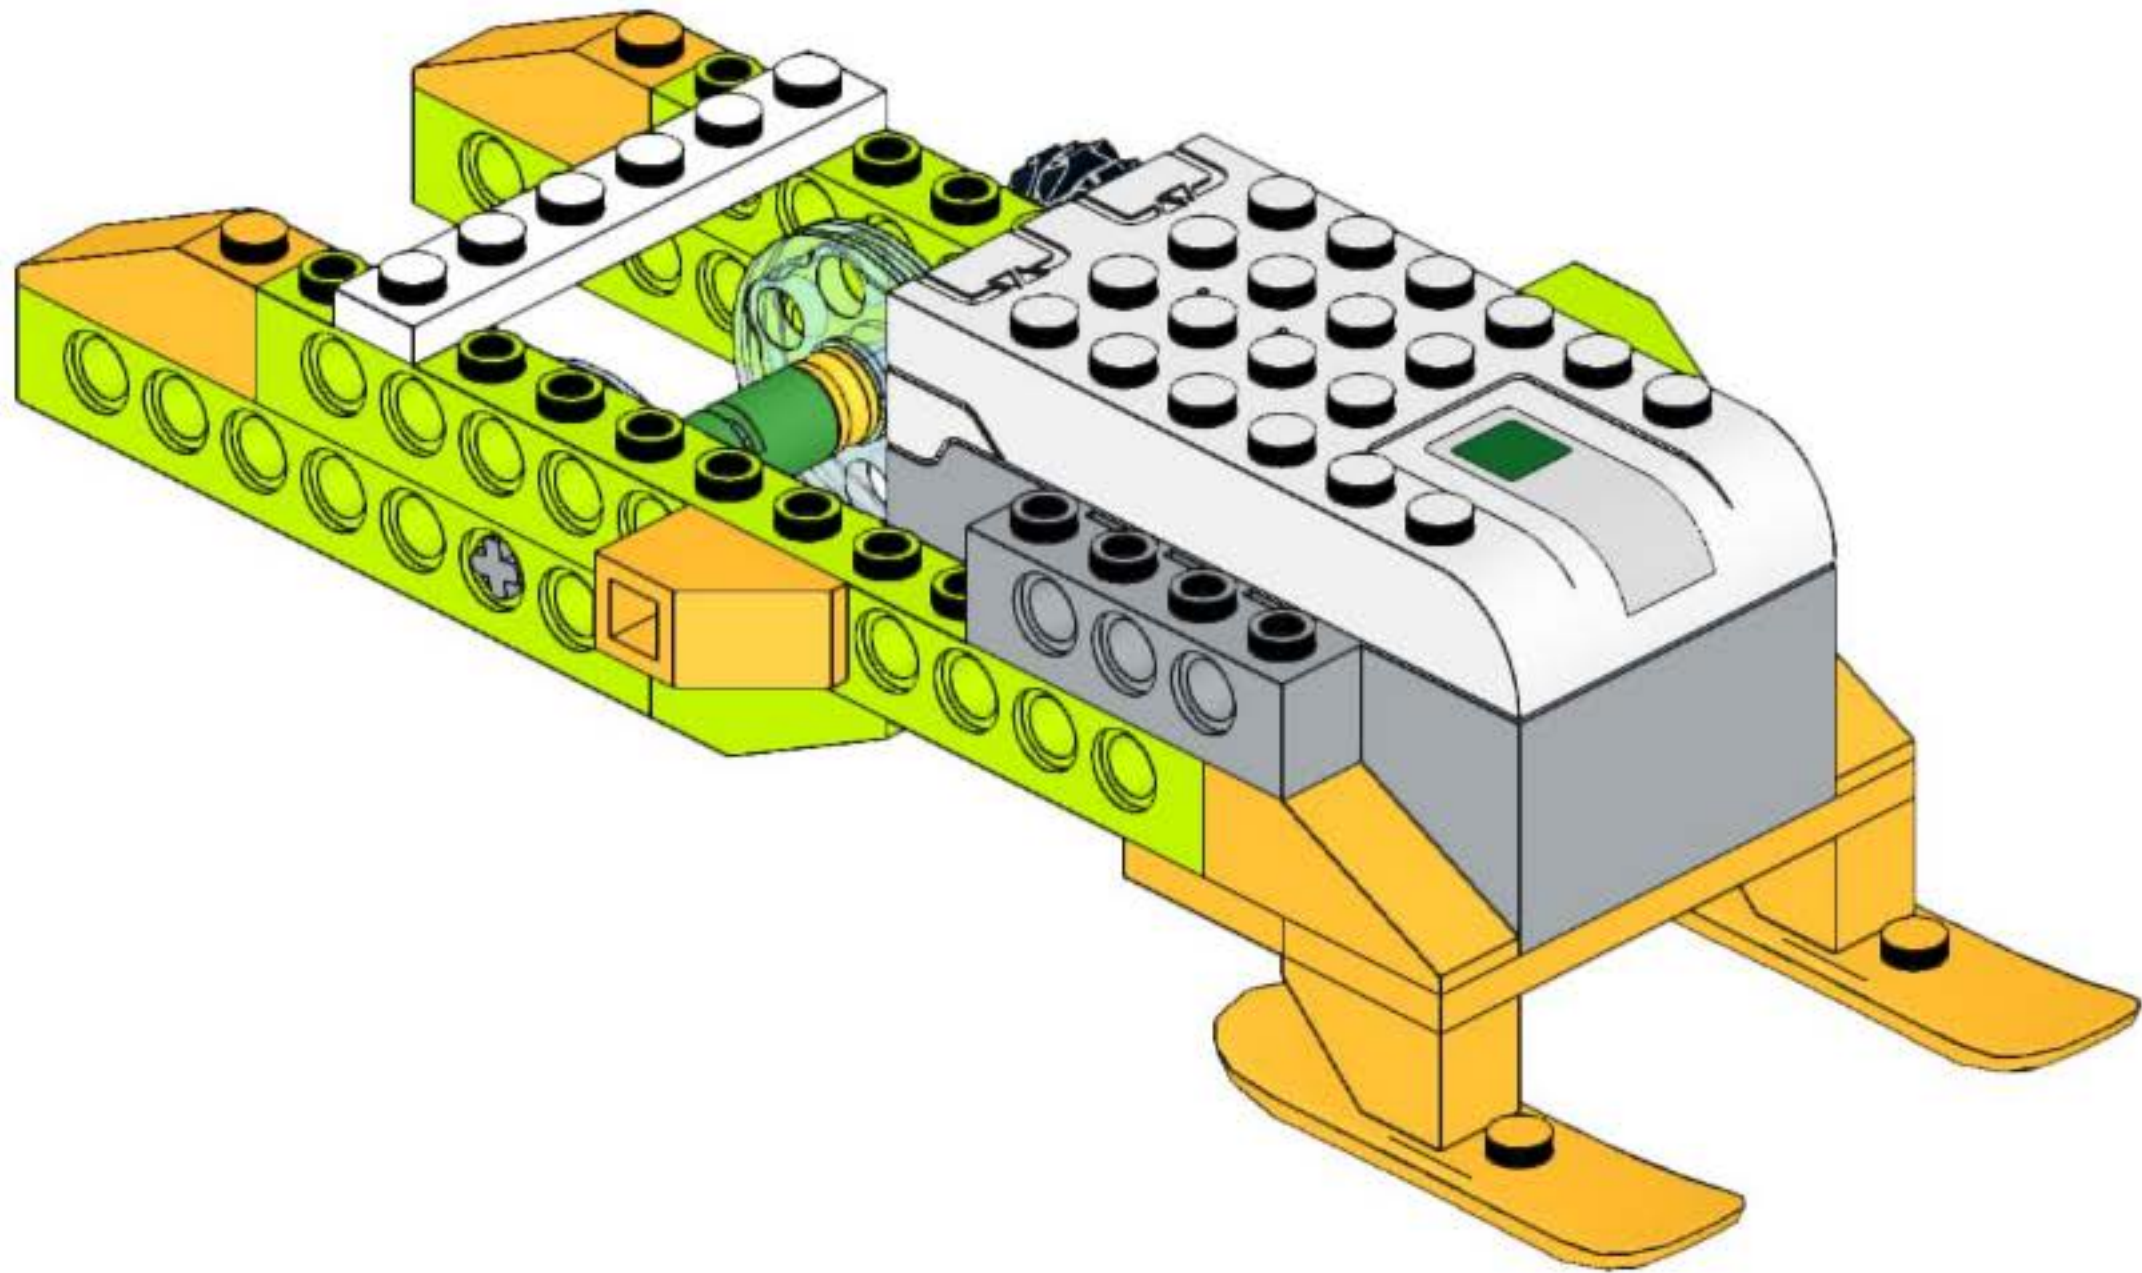

snowmobile robot
unofficial building instruction

Snowmobile

- 2x
- 1x
- 1x
- 1x

- 2x 
- 1x 
- 1x 

- 1x 
- 2x 
- 1x 
- 1x 

2x 1x

A legend box with a blue border containing two orange Technic pins and one blue curved Technic piece. Below the pins is the text "2x" and below the curved piece is the text "1x".