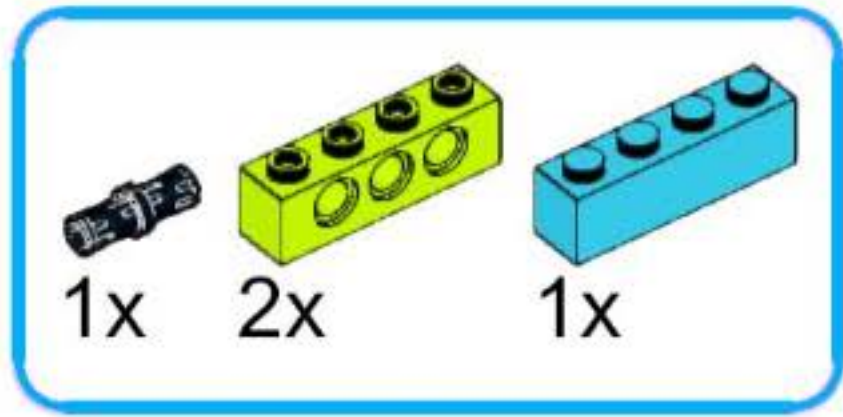

snowmobile robot
unofficial building instruction

Snowmobile

- 2x
- 1x
- 1x
- 1x

- 2x 
- 1x 
- 1x 

- 1x 
- 2x 
- 1x 
- 1x 

2x 1x

A legend box with a blue border containing two orange Technic pins and one blue curved Technic piece. Below the pins is the text "2x" and below the curved piece is the text "1x".