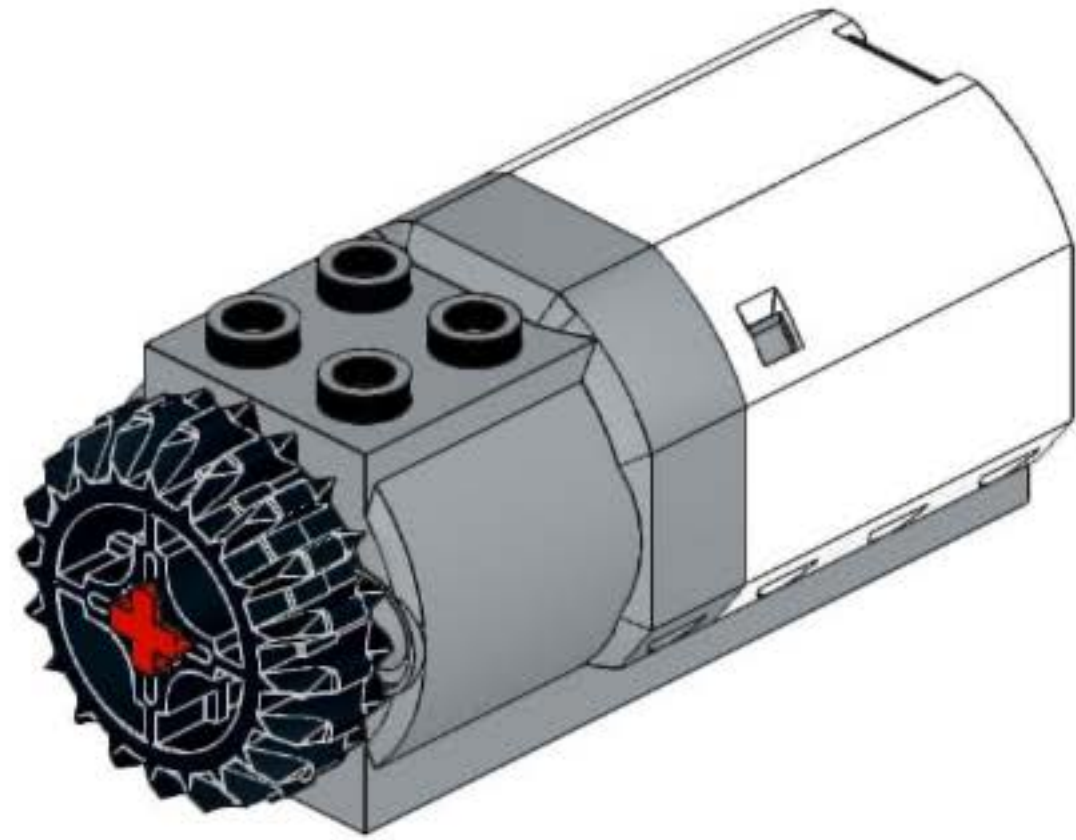

snowmobile robot
unofficial building instruction

Snowmobile

- 2x
- 1x
- 1x
- 1x

- 2x 
- 1x 
- 1x 

- 1x 
- 2x 
- 1x 
- 1x 

2x 1x

A legend box with a blue border containing two orange Technic pins and one blue curved Technic piece. Below the pins is the text "2x" and below the curved piece is the text "1x".