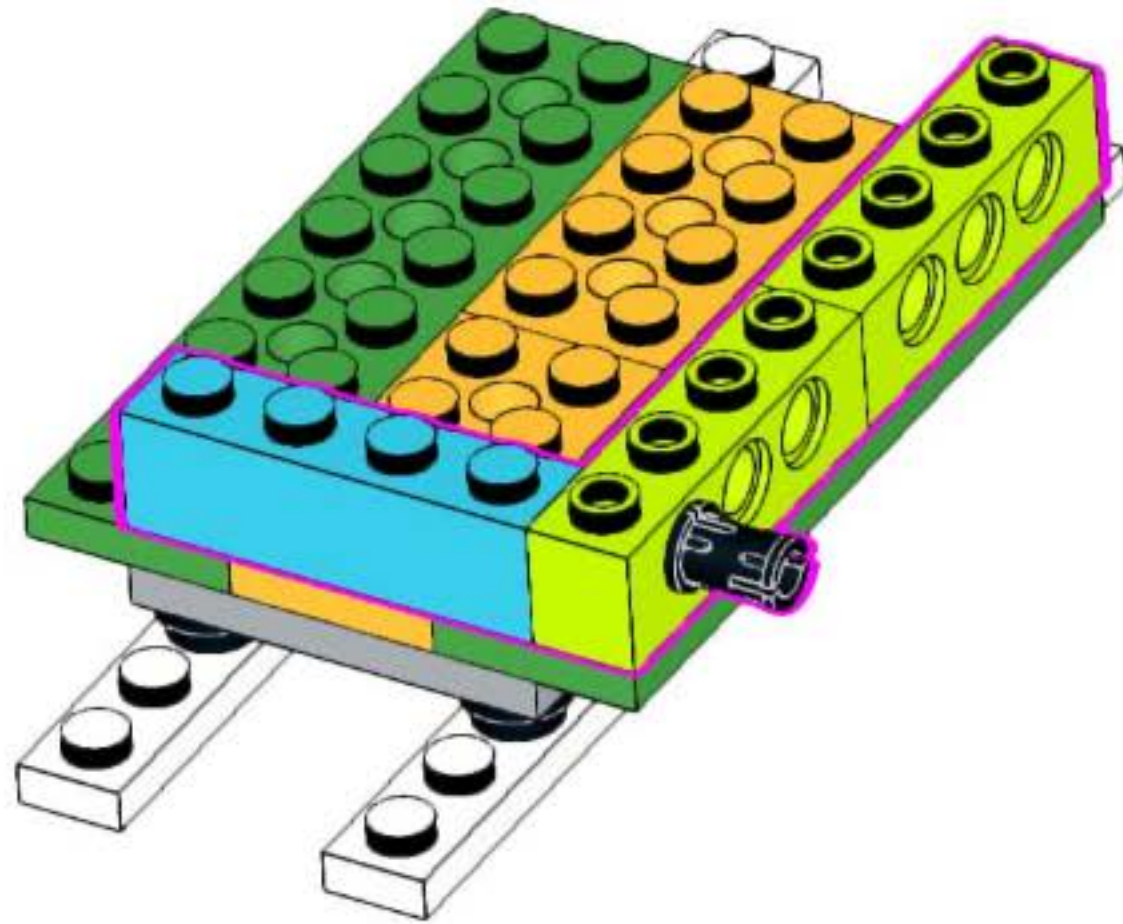

snowmobile robot
unofficial building instruction

Snowmobile

- 2x
- 1x
- 1x
- 1x

- 2x 
- 1x 
- 1x 

- 1x 
- 2x 
- 1x 
- 1x 

2x 1x

A legend box with a blue border containing two orange Technic pins and one blue curved Technic piece. Below the pins is the text "2x" and below the curved piece is the text "1x".