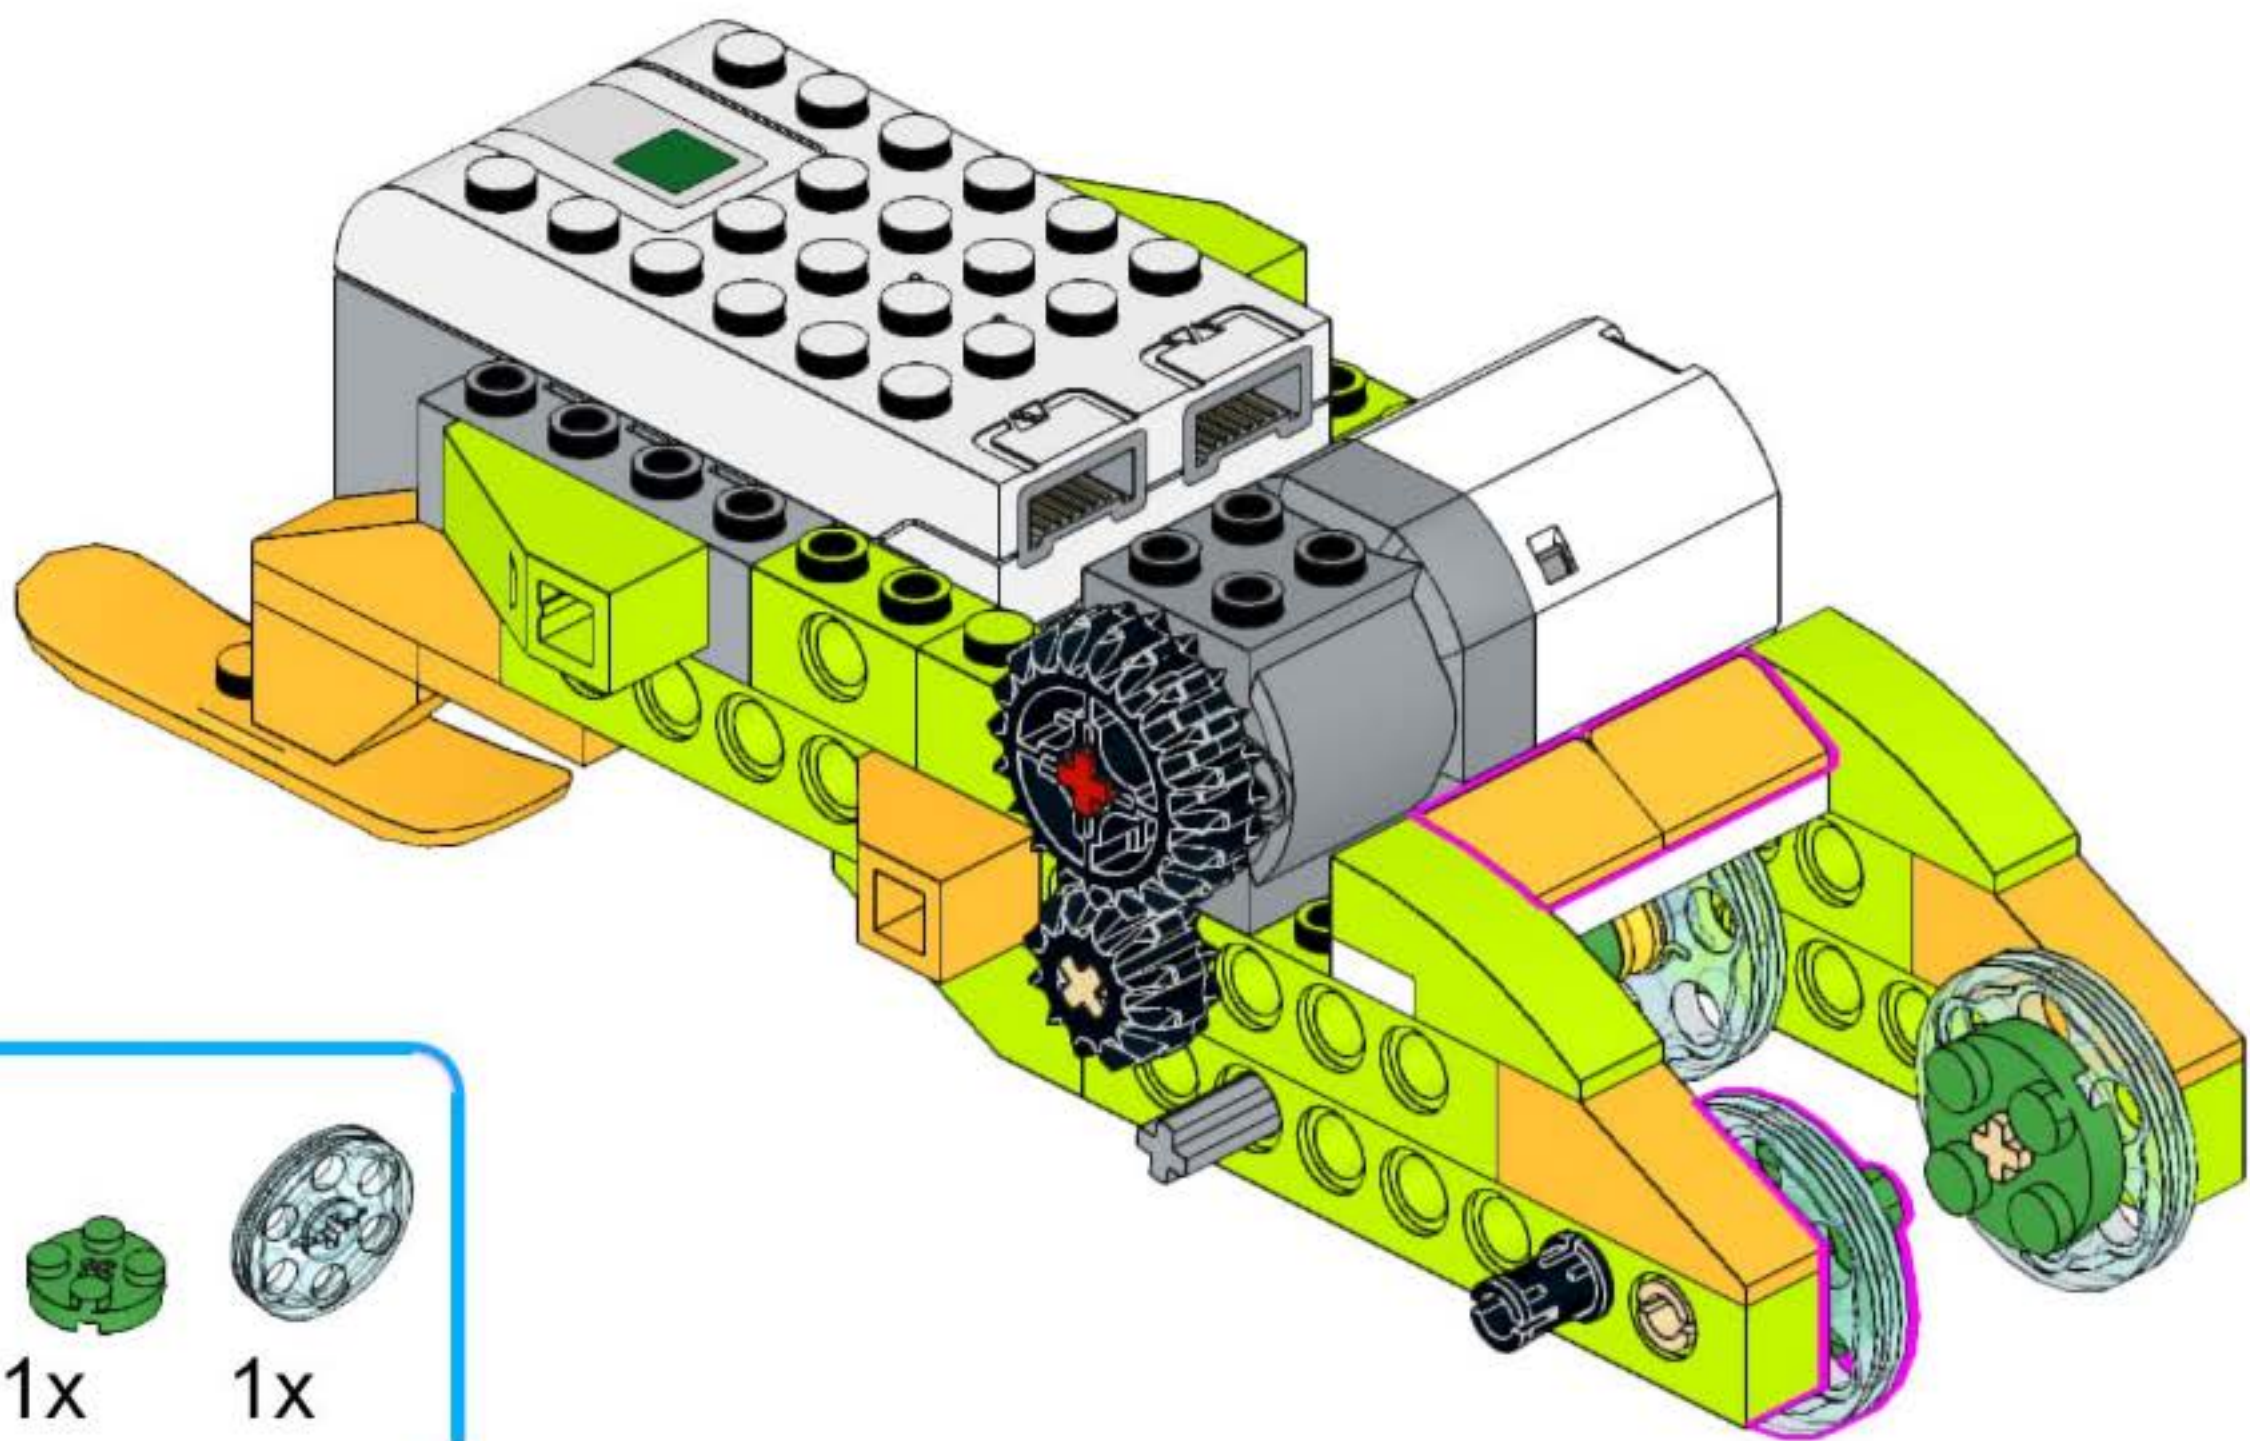

snowmobile robot
unofficial building instruction

Snowmobile

- 2x
- 1x
- 1x
- 1x

- 2x 
- 1x 
- 1x 

- 1x 
- 2x 
- 1x 
- 1x 

2x 1x

A legend box with a blue border containing two orange Technic pins and one blue curved Technic piece. Below the pins is the text "2x" and below the curved piece is the text "1x".