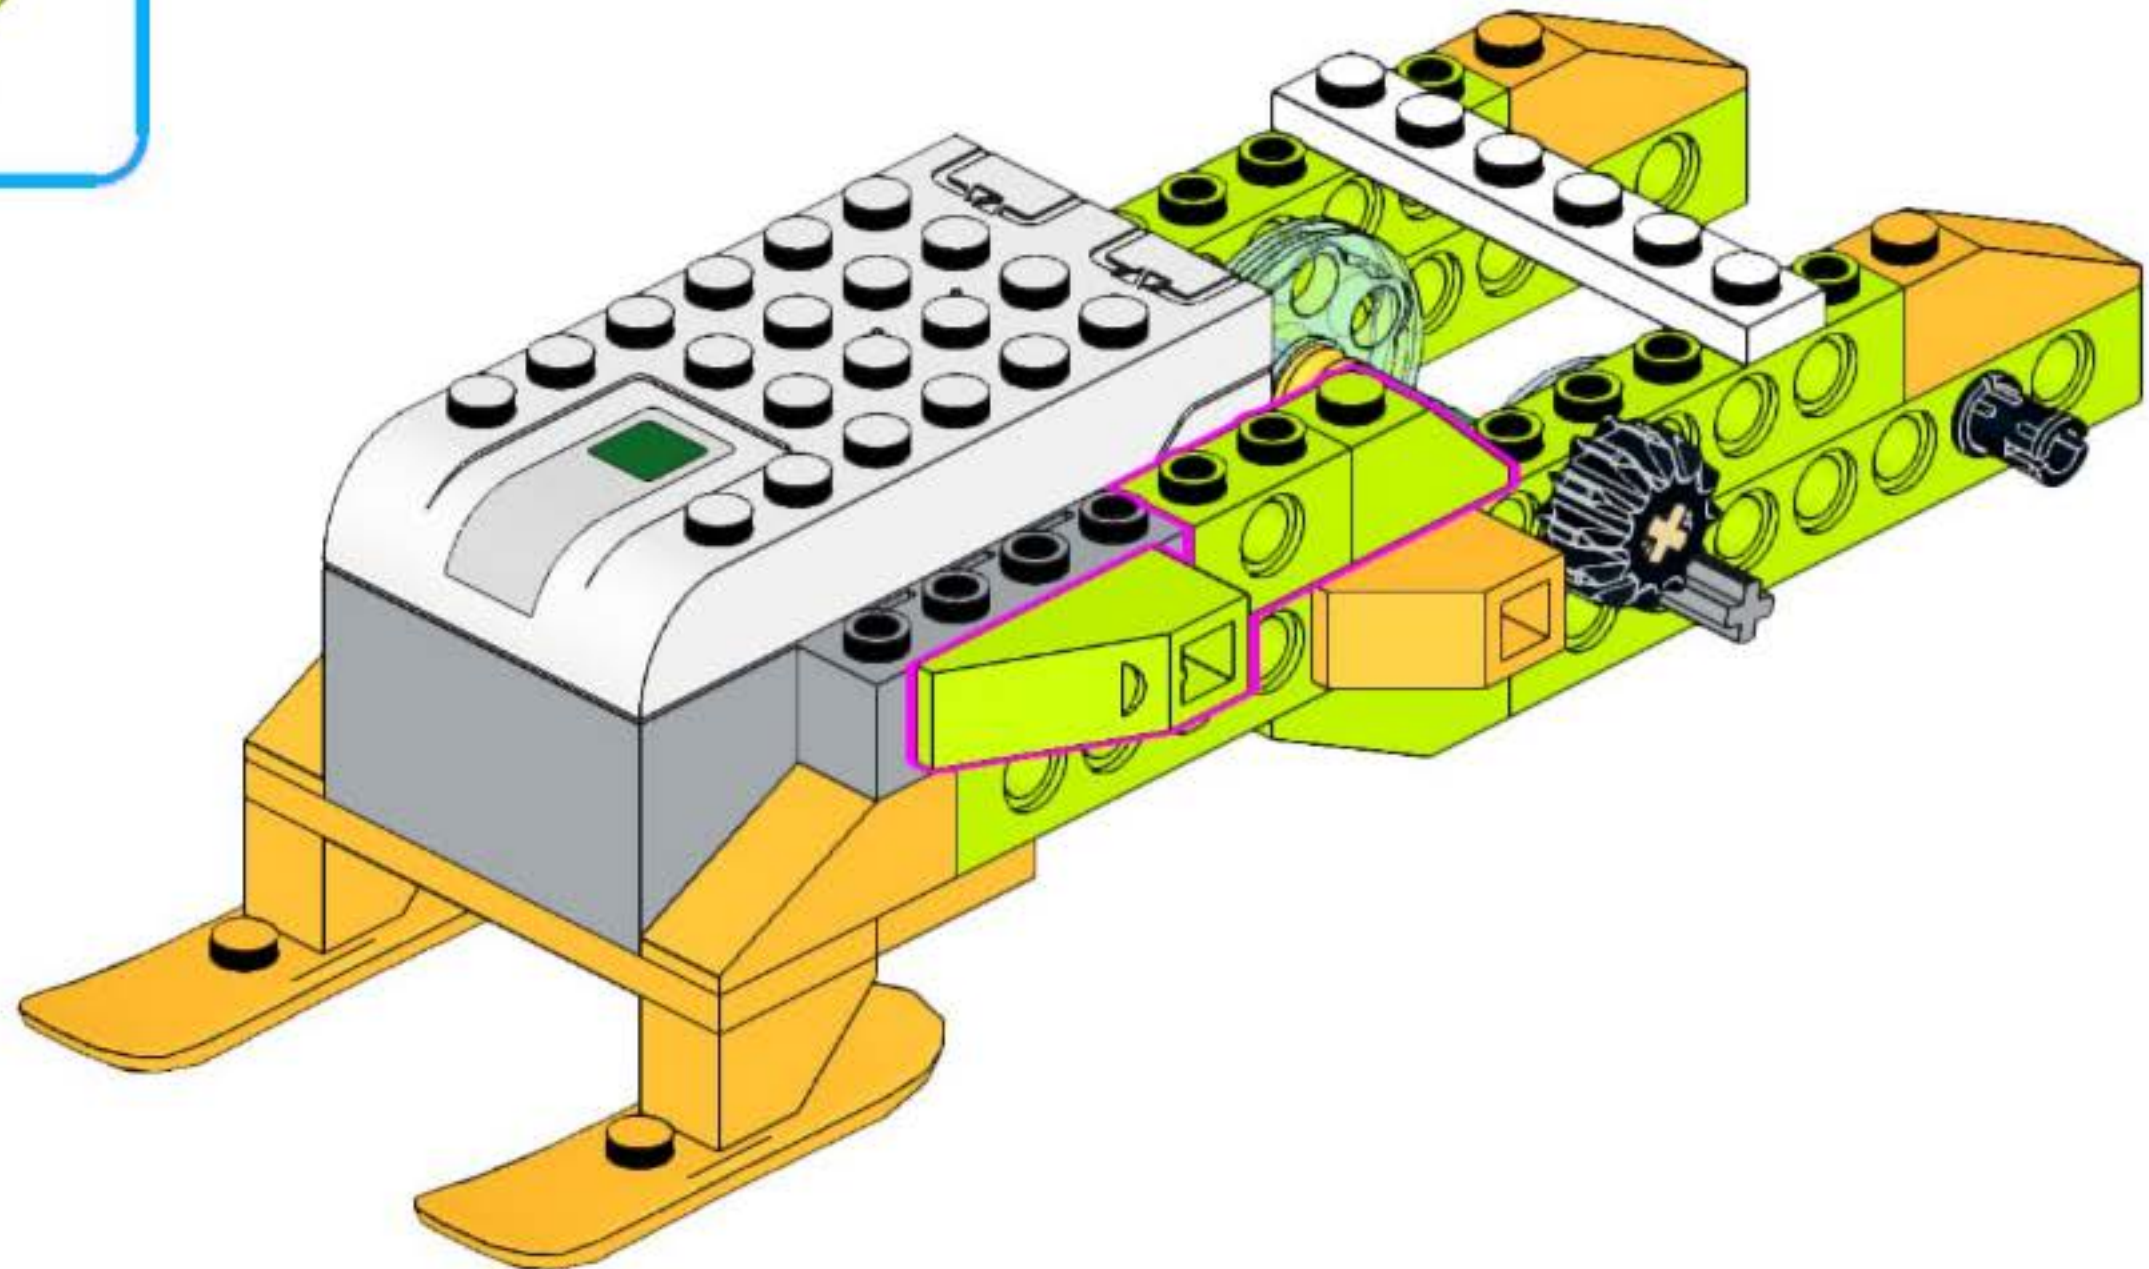

snowmobile robot
unofficial building instruction

Snowmobile

- 2x
- 1x
- 1x
- 1x

- 2x 
- 1x 
- 1x 

- 1x 
- 2x 
- 1x 
- 1x 

2x 1x

A legend box with a blue border containing two orange Technic pins and one blue curved Technic piece. Below the pins is the text "2x" and below the curved piece is the text "1x".