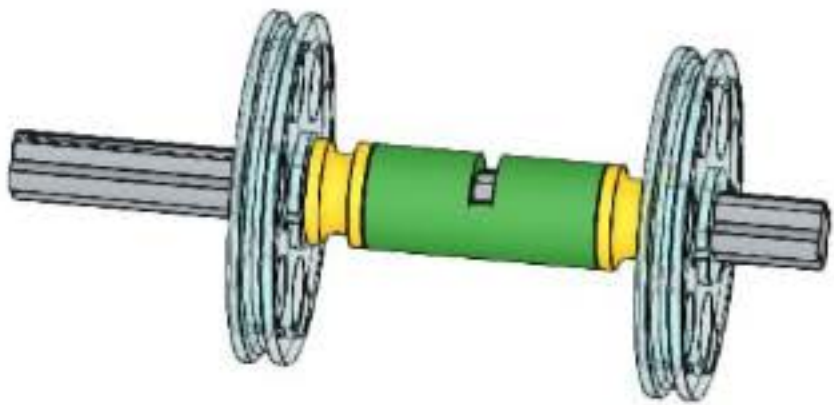

snowmobile robot
unofficial building instruction

Snowmobile

- 2x
- 1x
- 1x
- 1x

- 2x 
- 1x 
- 1x 

- 1x 
- 2x 
- 1x 
- 1x 

2x 1x

A legend box with a blue border containing two orange Technic pins and one blue curved Technic piece. Below the pins is the text "2x" and below the curved piece is the text "1x".