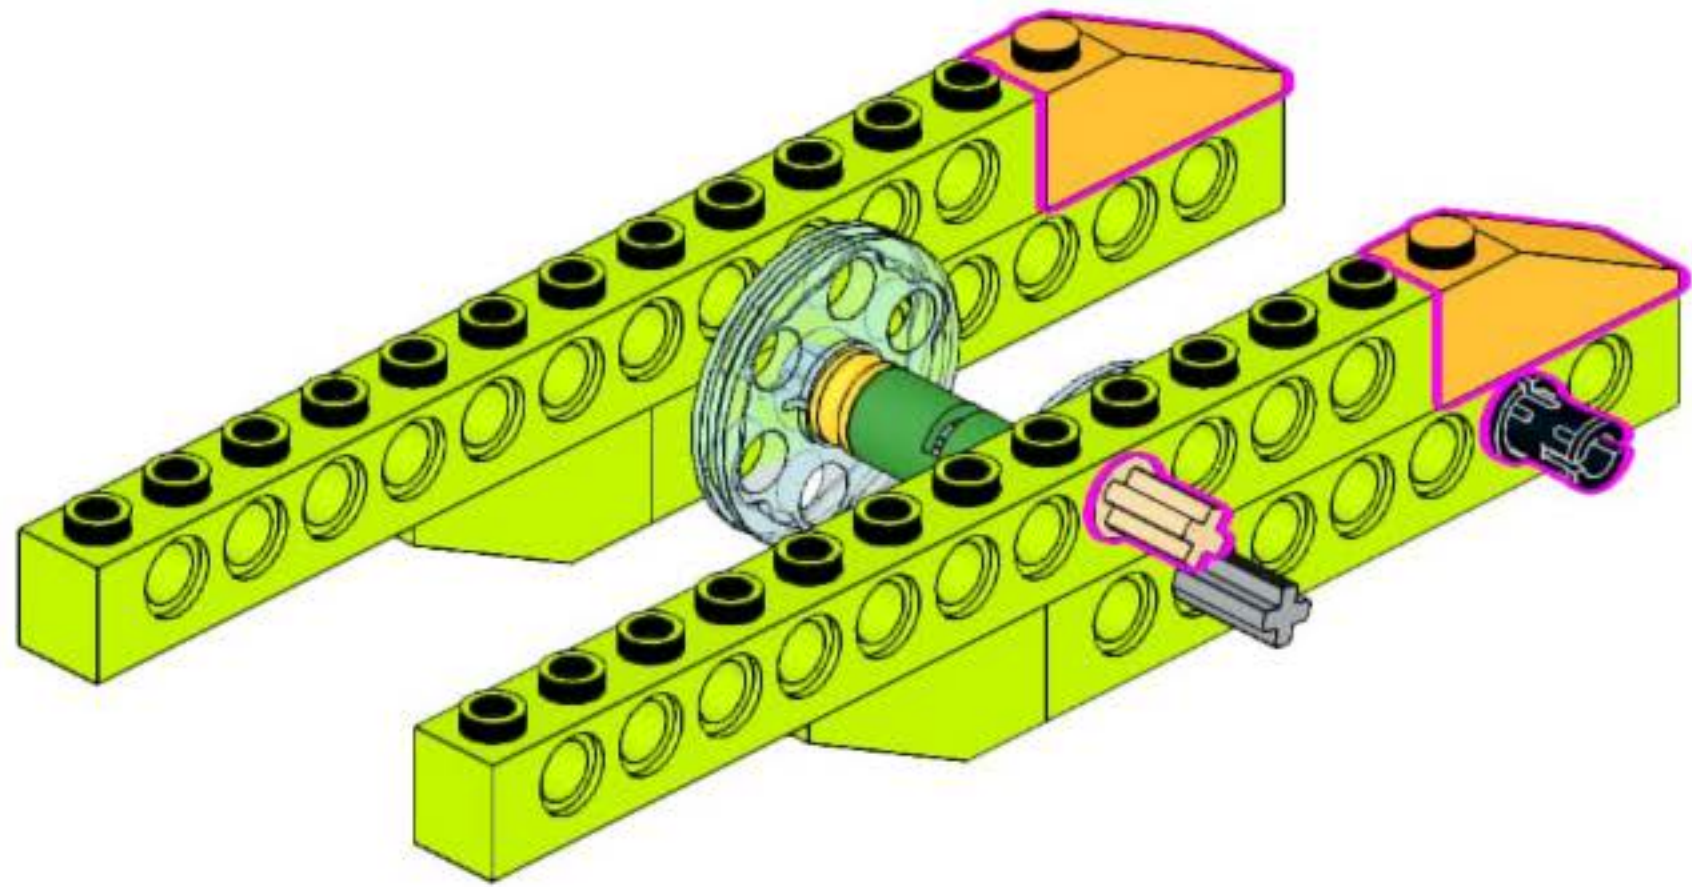

snowmobile robot
unofficial building instruction

Snowmobile

- 2x
- 1x
- 1x
- 1x

- 2x 
- 1x 
- 1x 

- 1x 
- 2x 
- 1x 
- 1x 

2x 1x

A legend box with a blue border containing two orange Technic pins and one blue curved Technic piece. Below the pins is the text "2x" and below the curved piece is the text "1x".