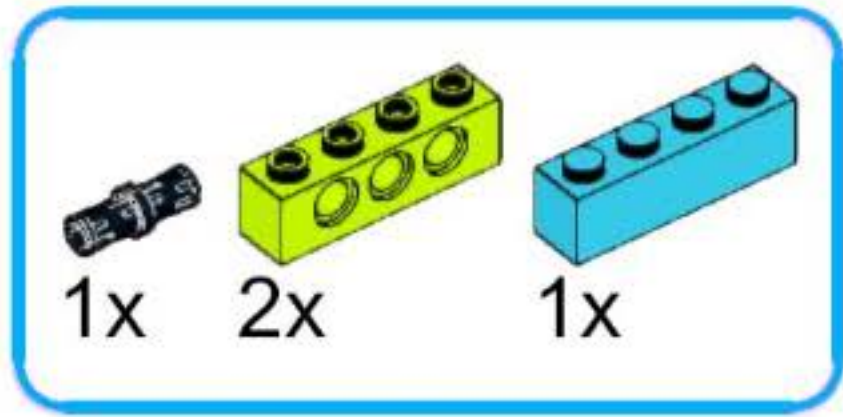

snowmobile robot
unofficial building instruction

Snowmobile

- 2x
- 1x
- 1x
- 1x

- 2x 
- 1x 
- 1x 

- 1x 
- 2x 
- 1x 
- 1x 

2x 1x

A legend box with a blue border containing two orange Technic pins and one blue curved Technic piece. Below the pins is the text "2x" and below the curved piece is the text "1x".