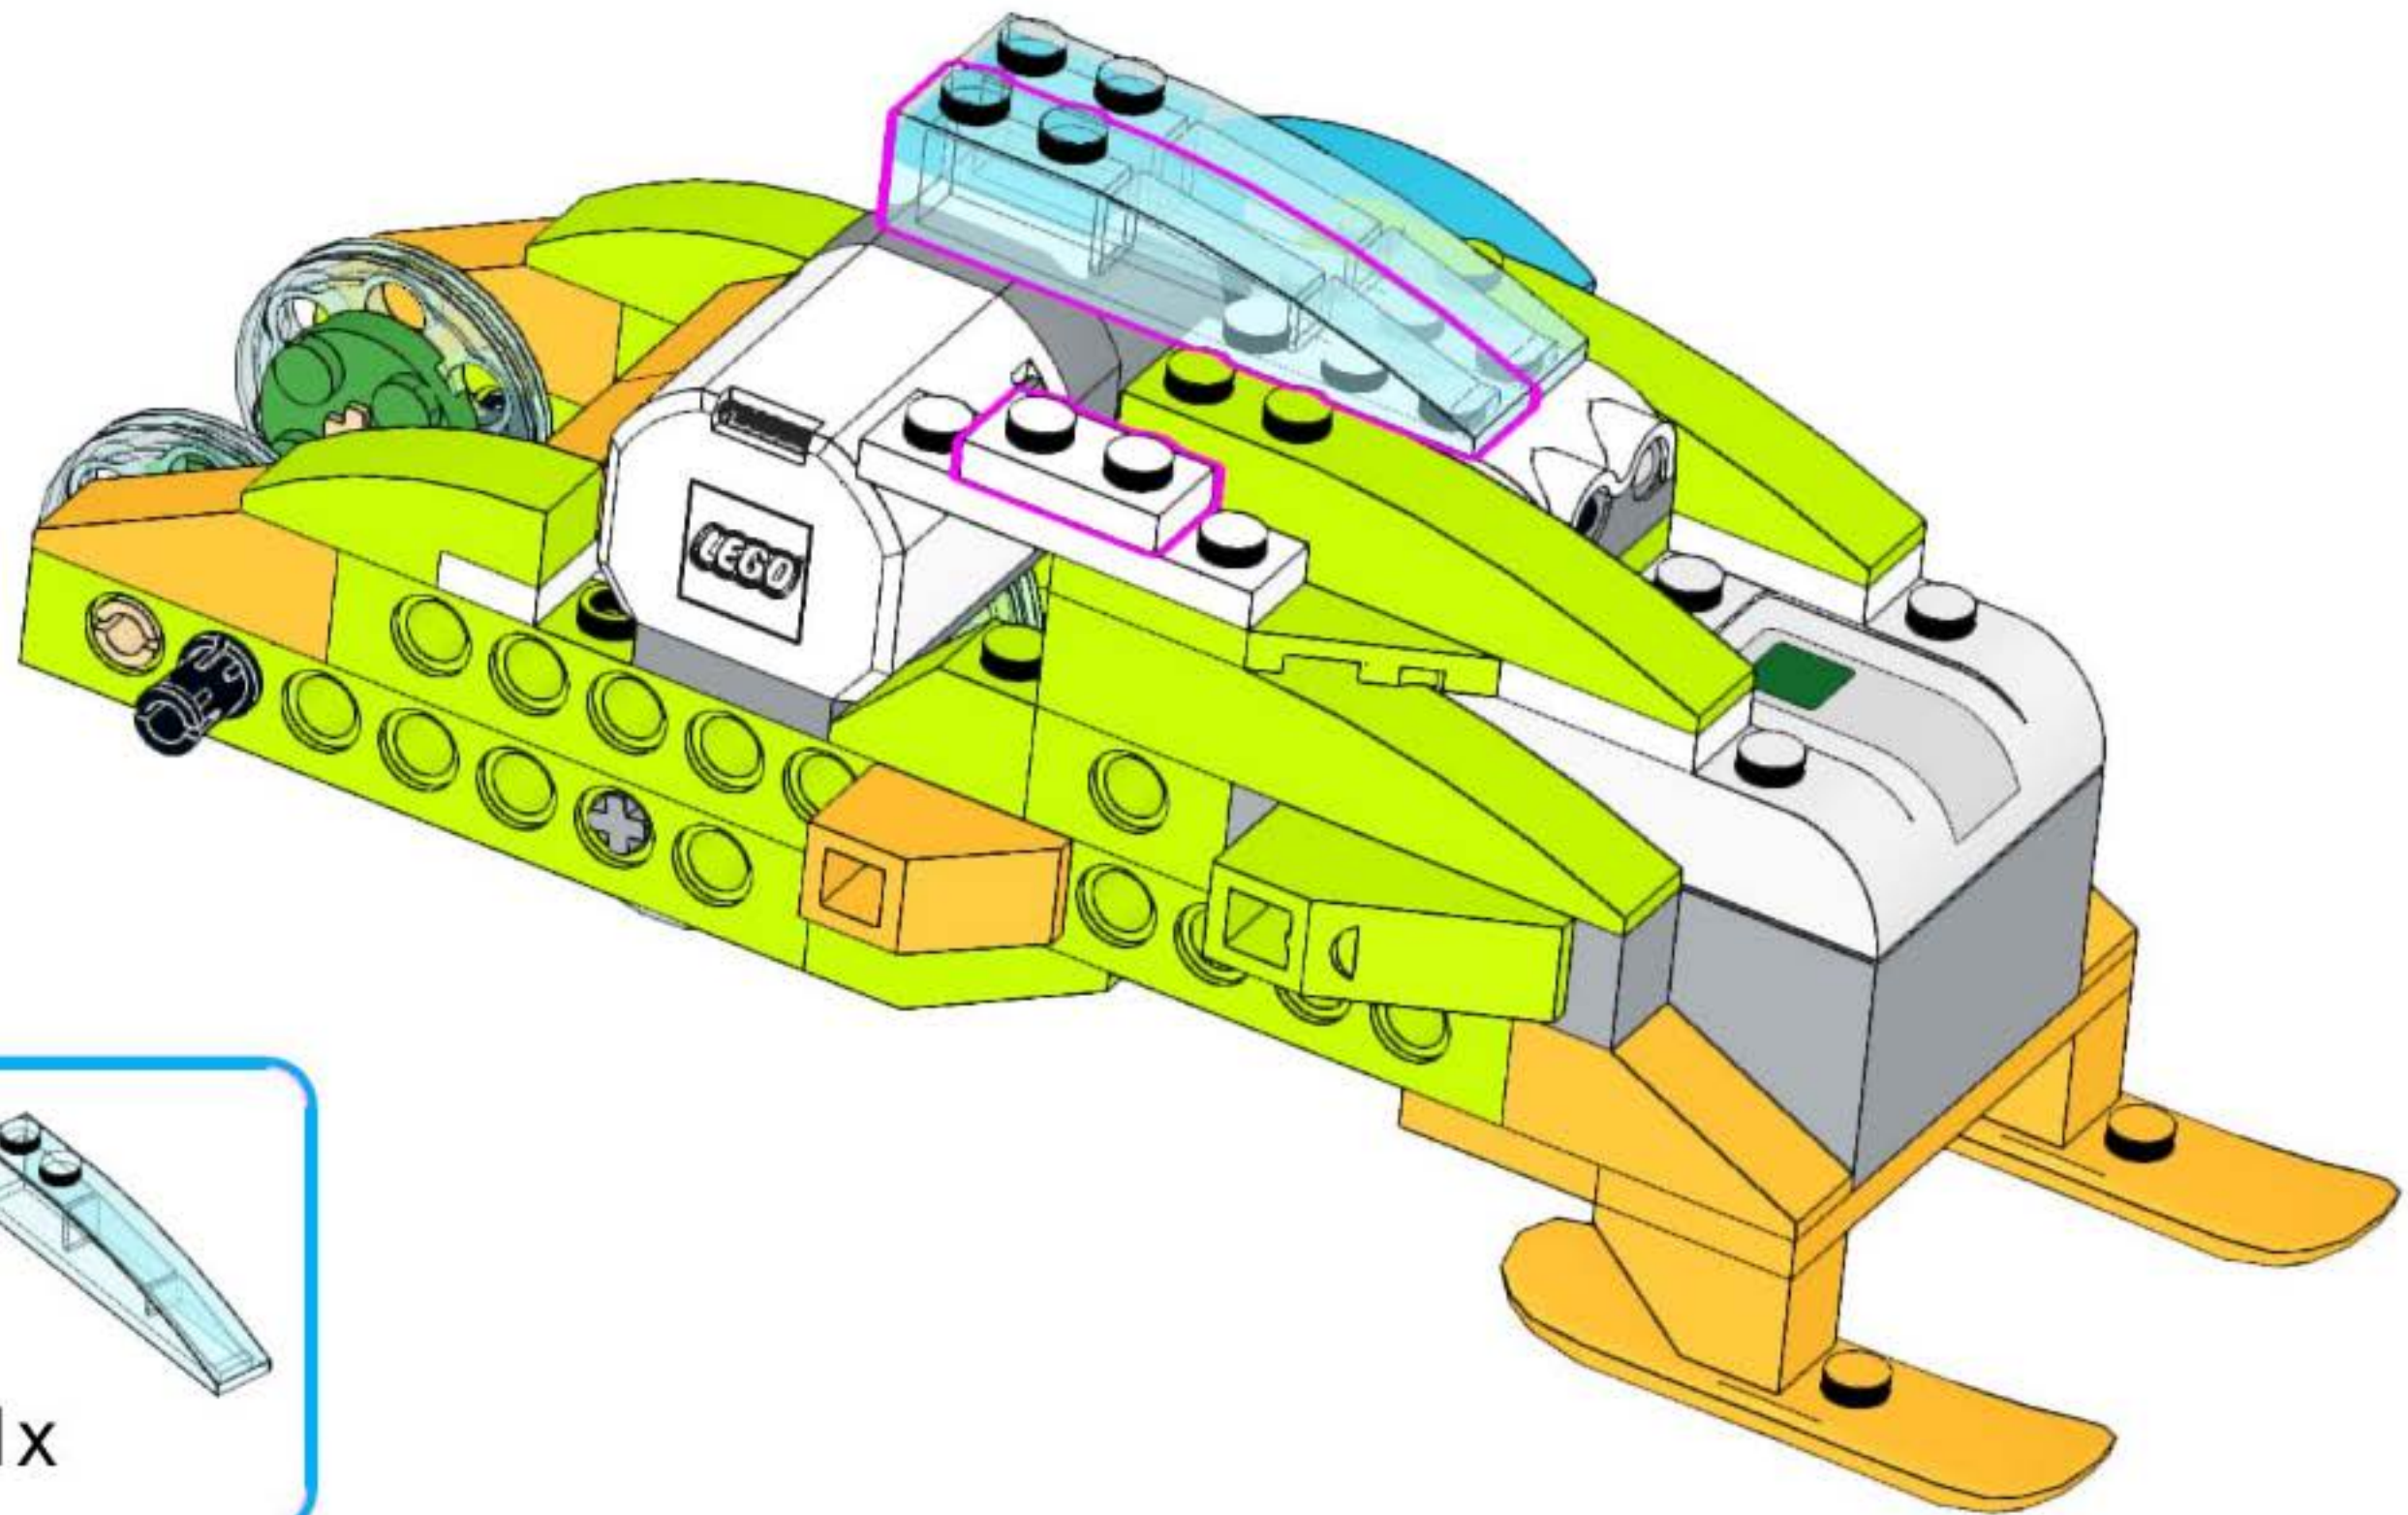

snowmobile robot
unofficial building instruction

Snowmobile

- 2x
- 1x
- 1x
- 1x

- 2x 
- 1x 
- 1x 

- 1x 
- 2x 
- 1x 
- 1x 

2x 1x

A legend box with a blue border containing two orange Technic pins and one blue curved Technic piece. Below the pins is the text "2x" and below the curved piece is the text "1x".