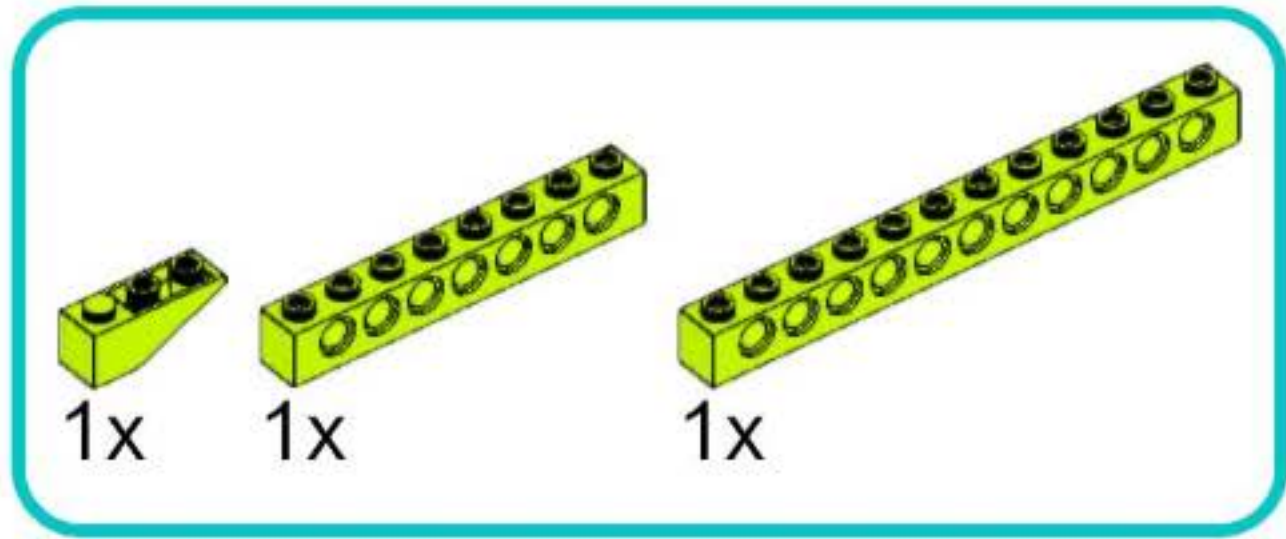

snowmobile robot
unofficial building instruction

Snowmobile

- 2x
- 1x
- 1x
- 1x

- 2x 
- 1x 
- 1x 

- 1x 
- 2x 
- 1x 
- 1x 

2x 1x

A legend box with a blue border containing two orange Technic pins and one blue curved Technic piece. Below the pins is the text "2x" and below the curved piece is the text "1x".