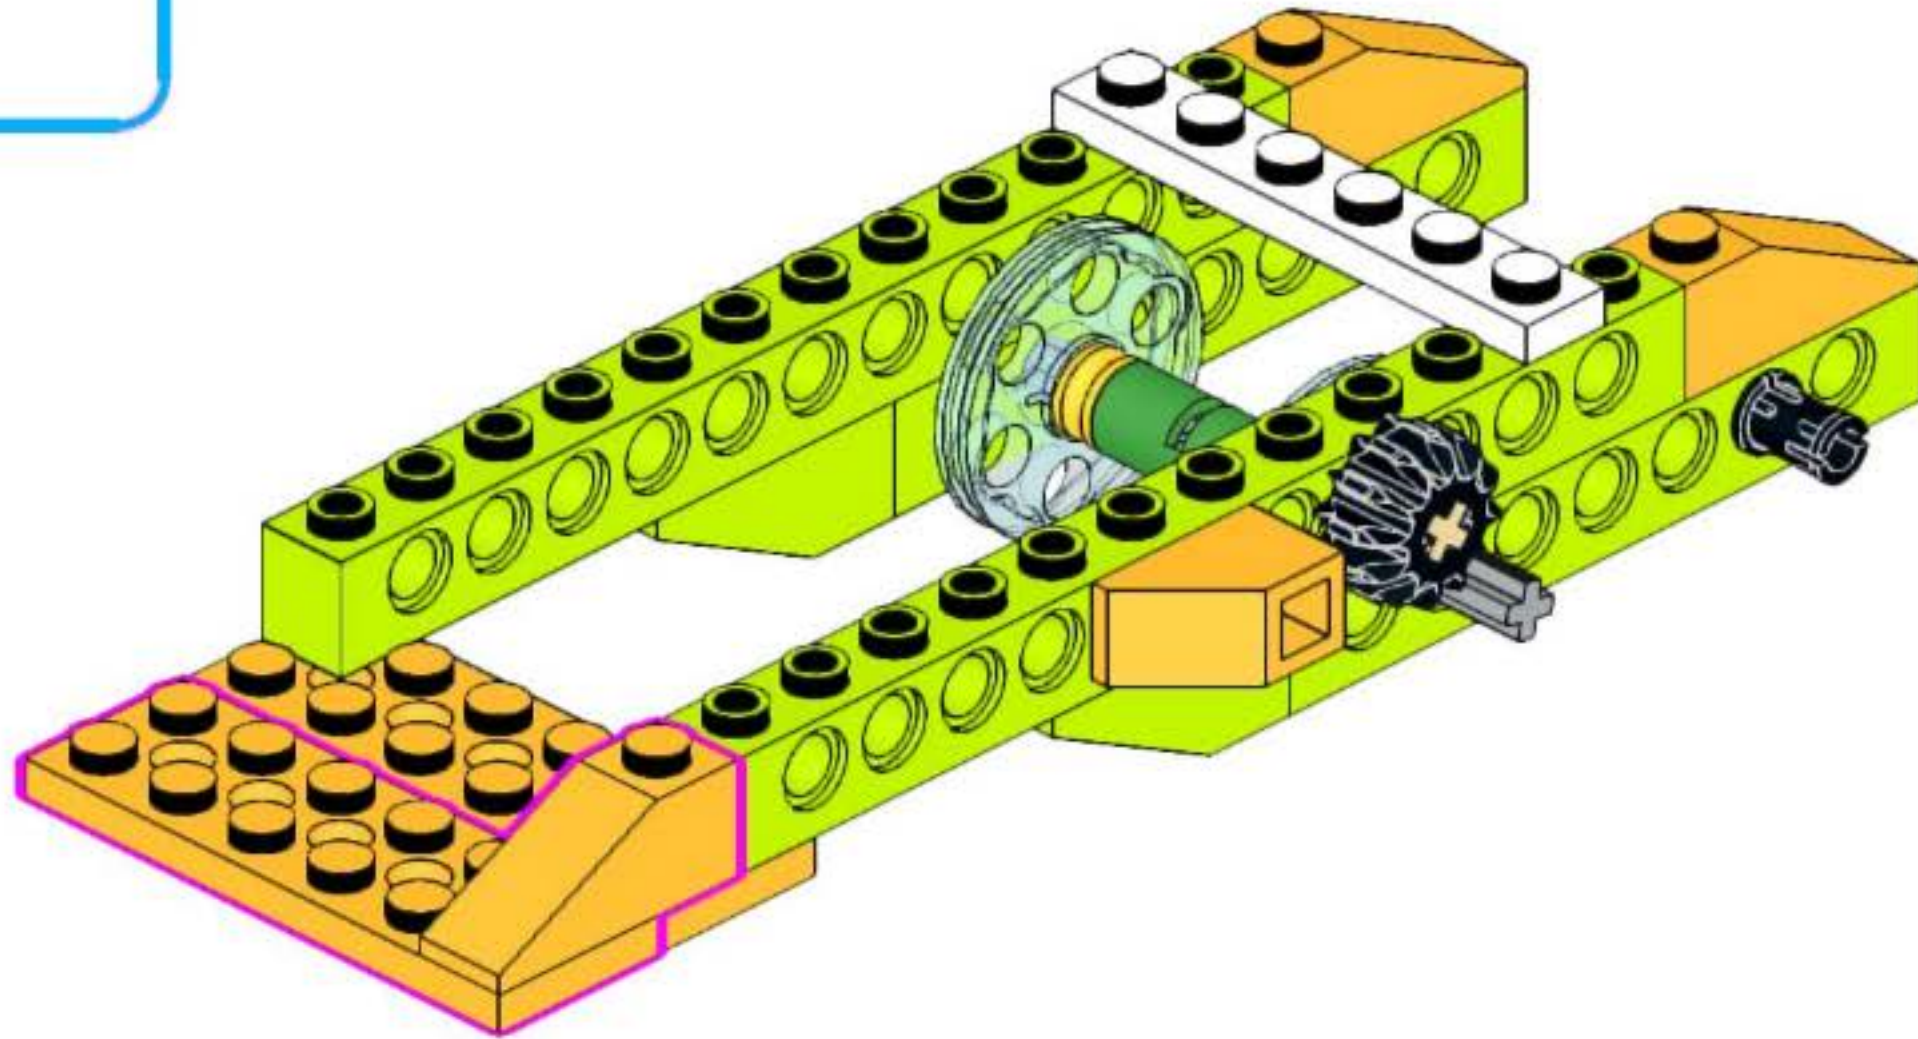

snowmobile robot
unofficial building instruction

Snowmobile

- 2x
- 1x
- 1x
- 1x

- 2x 
- 1x 
- 1x 

- 1x 
- 2x 
- 1x 
- 1x 

2x 1x

A legend box with a blue border containing two orange Technic pins and one blue curved Technic piece. Below the pins is the text "2x" and below the curved piece is the text "1x".