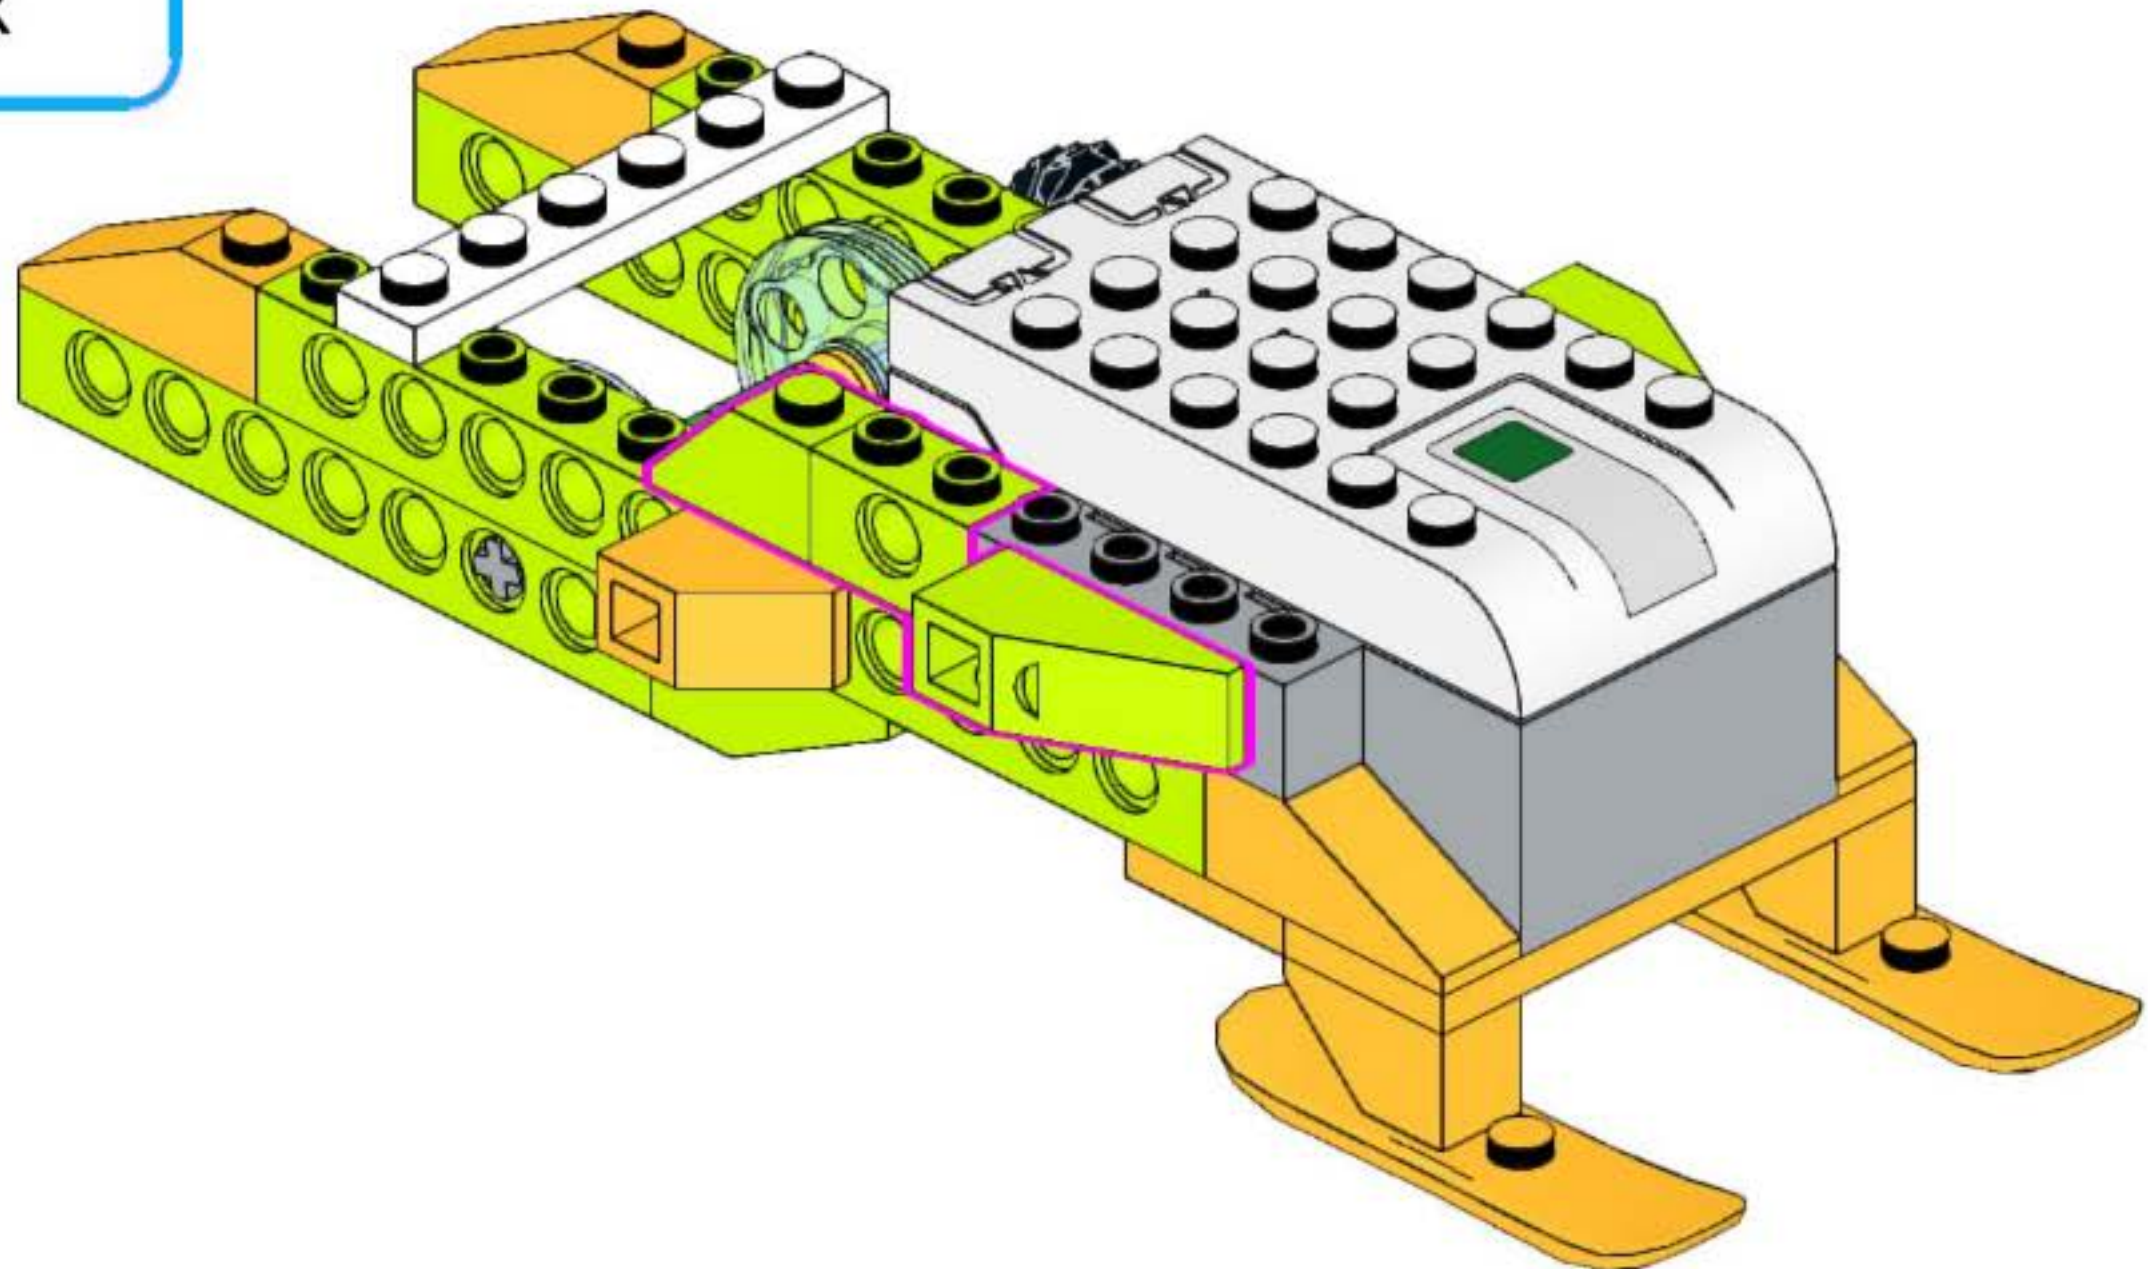

snowmobile robot
unofficial building instruction

Snowmobile

- 2x
- 1x
- 1x
- 1x

- 2x 
- 1x 
- 1x 

- 1x 
- 2x 
- 1x 
- 1x 

2x 1x

A legend box with a blue border containing two orange Technic pins and one blue curved Technic piece. Below the pins is the text "2x" and below the curved piece is the text "1x".