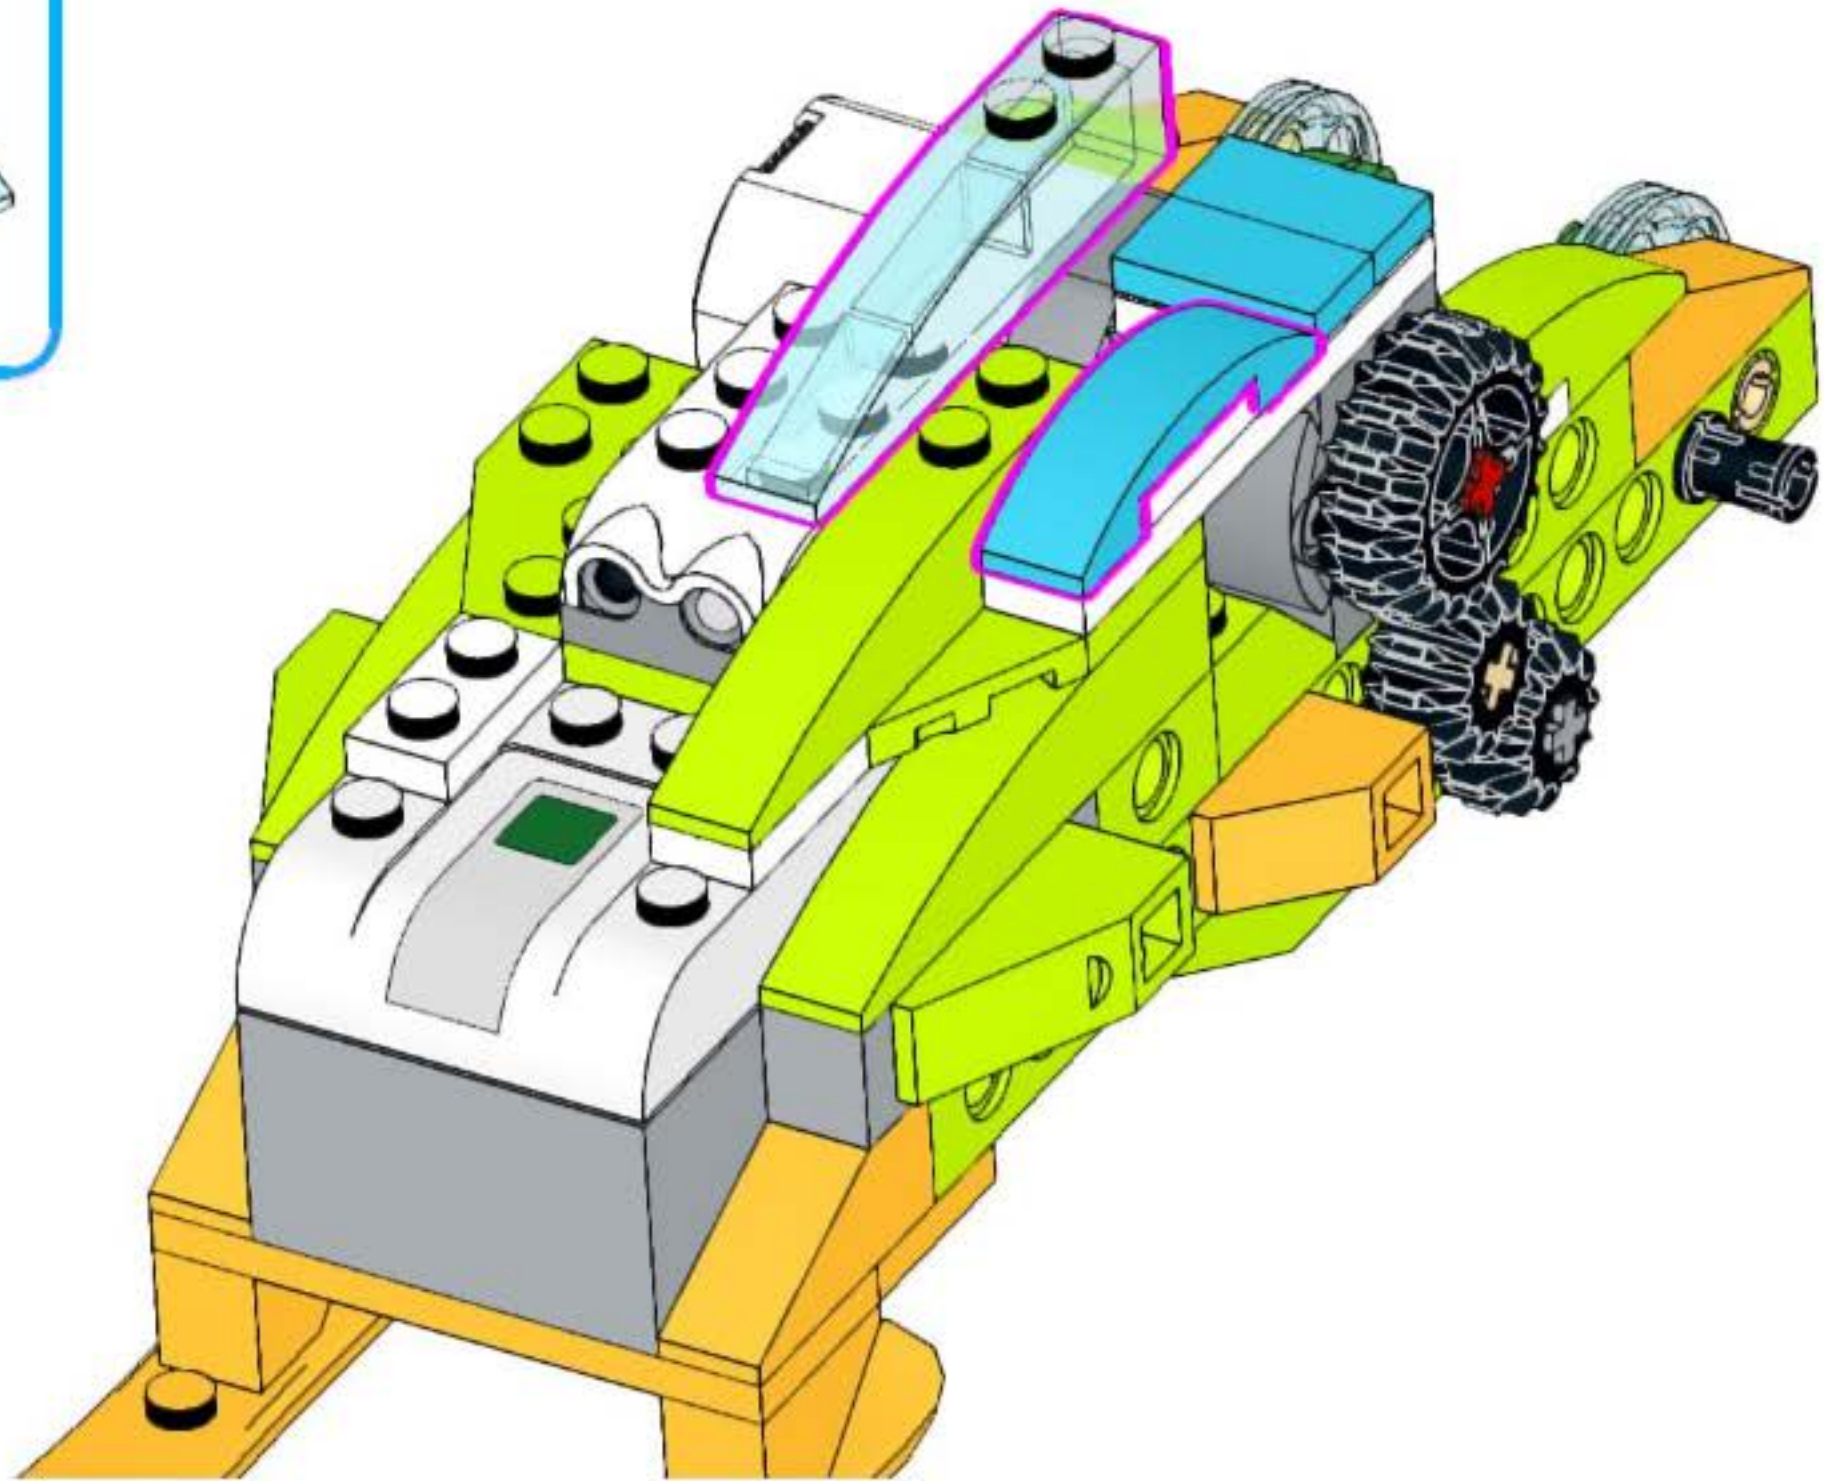

snowmobile robot
unofficial building instruction

Snowmobile

- 2x
- 1x
- 1x
- 1x

- 2x 
- 1x 
- 1x 

- 1x 
- 2x 
- 1x 
- 1x 

2x 1x

A legend box with a blue border containing two orange Technic pins and one blue curved Technic piece. Below the pins is the text "2x" and below the curved piece is the text "1x".