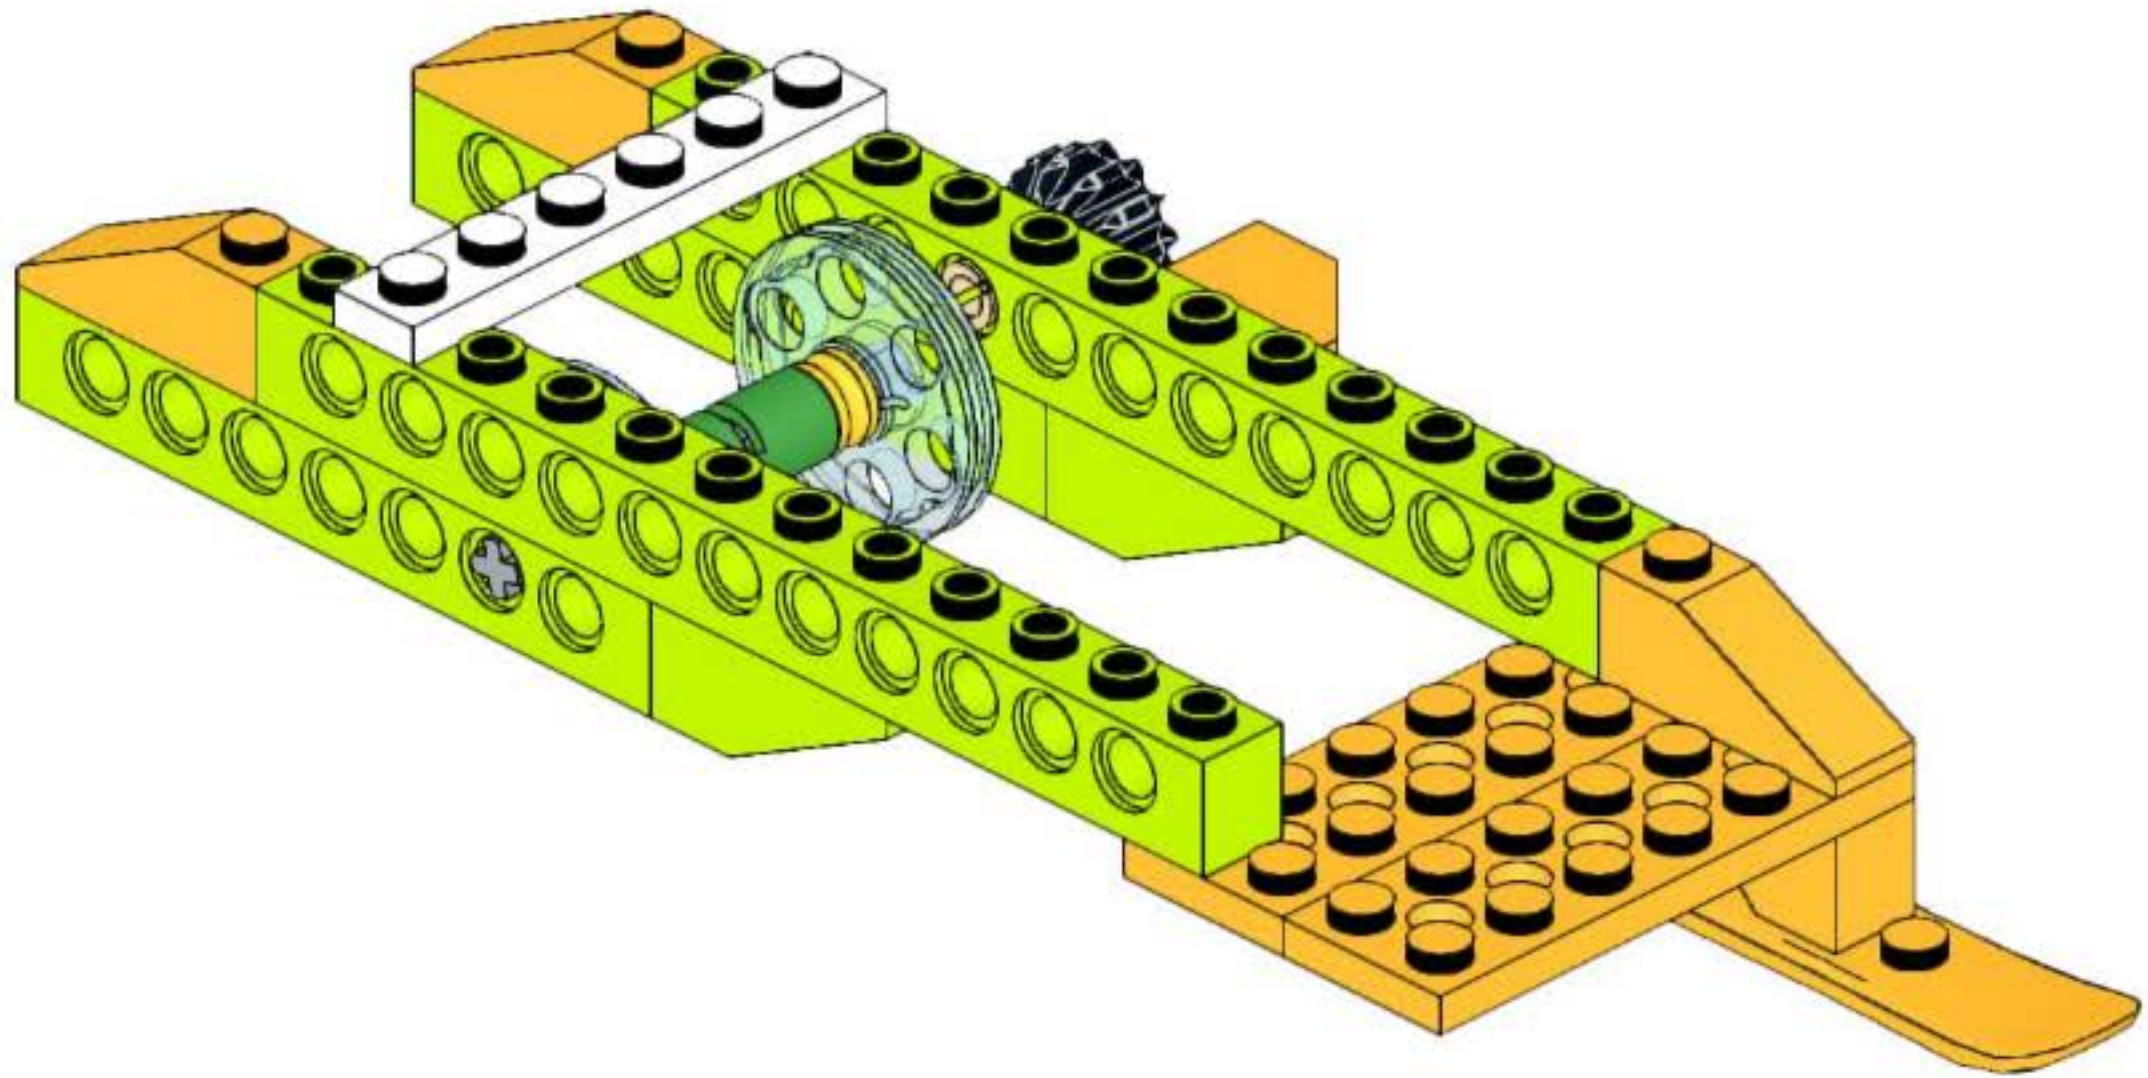

snowmobile robot
unofficial building instruction

Snowmobile

- 2x
- 1x
- 1x
- 1x

- 2x 
- 1x 
- 1x 

- 1x 
- 2x 
- 1x 
- 1x 

2x 1x

A legend box with a blue border containing two orange Technic pins and one blue curved Technic piece. Below the pins is the text "2x" and below the curved piece is the text "1x".