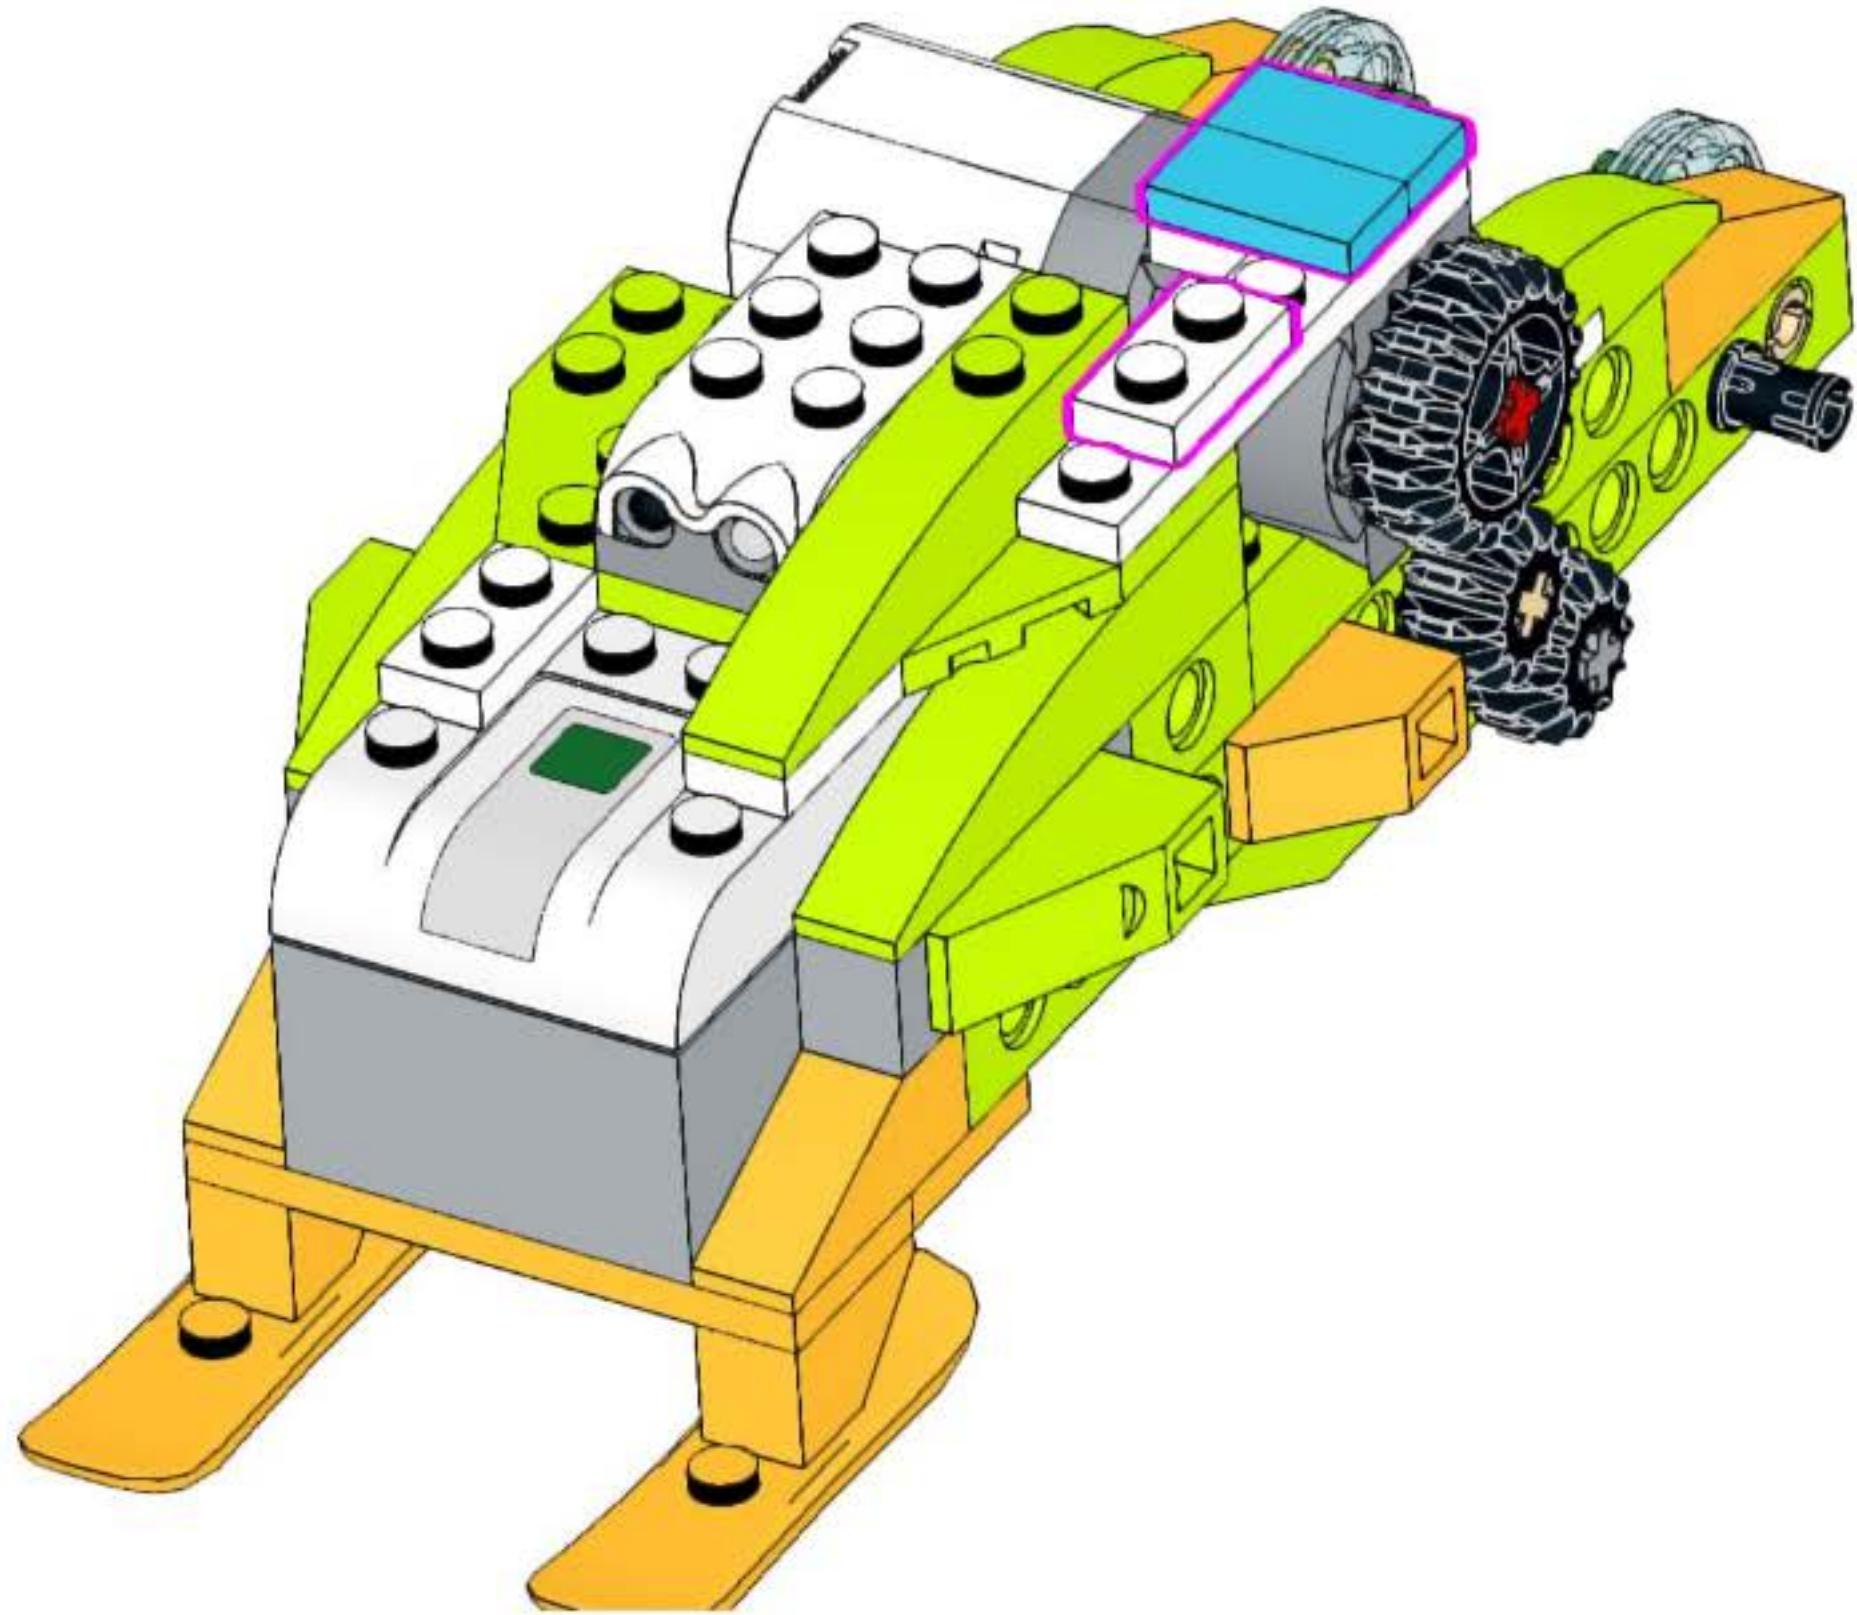

snowmobile robot
unofficial building instruction

Snowmobile

- 2x
- 1x
- 1x
- 1x

- 2x 
- 1x 
- 1x 

- 1x 
- 2x 
- 1x 
- 1x 

2x 1x

A legend box with a blue border containing two orange Technic pins and one blue curved Technic piece. Below the pins is the text "2x" and below the curved piece is the text "1x".