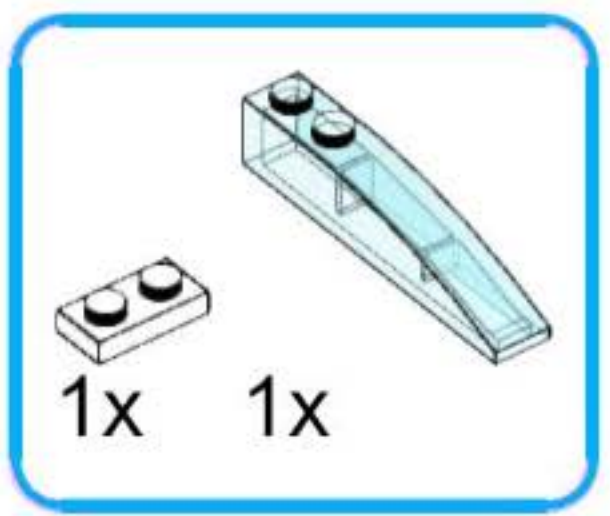

snowmobile robot
unofficial building instruction

Snowmobile

- 2x
- 1x
- 1x
- 1x

- 2x 
- 1x 
- 1x 

- 1x 
- 2x 
- 1x 
- 1x 

2x 1x

A legend box with a blue border containing two orange Technic pins and one blue curved Technic piece. Below the pins is the text "2x" and below the curved piece is the text "1x".