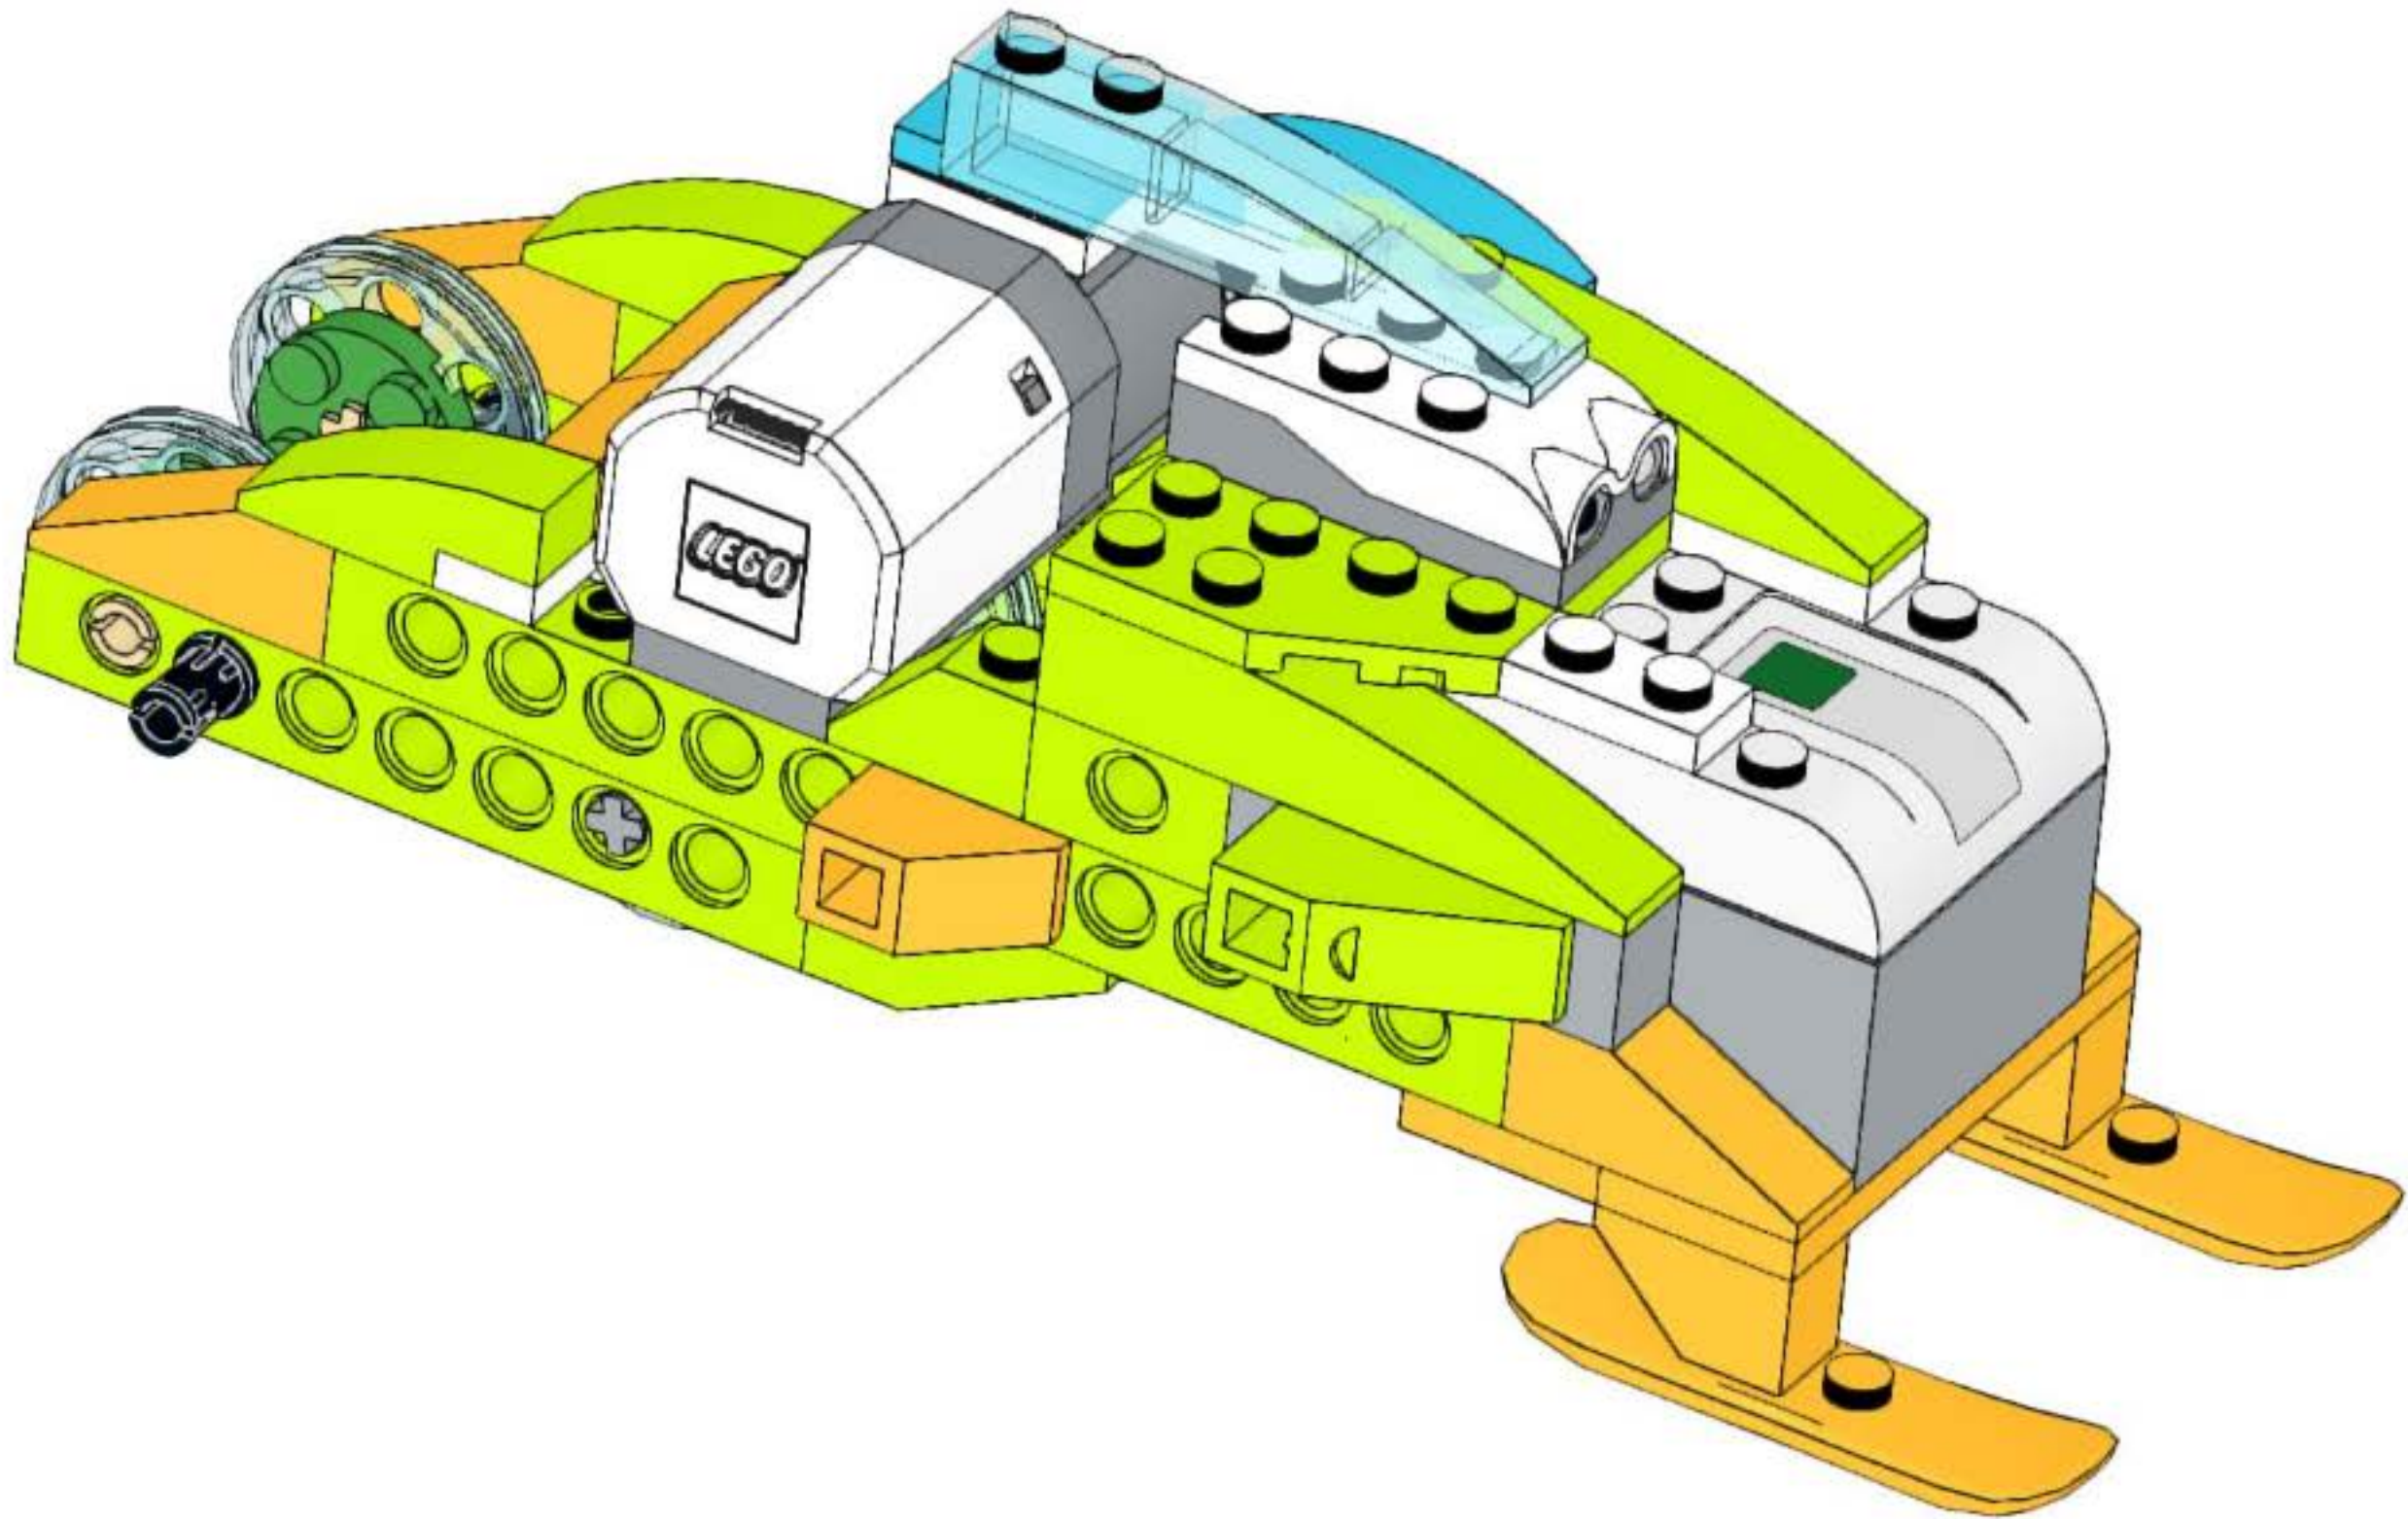

snowmobile robot
unofficial building instruction

Snowmobile

- 2x
- 1x
- 1x
- 1x

- 2x 
- 1x 
- 1x 

- 1x 
- 2x 
- 1x 
- 1x 

2x 1x

A legend box with a blue border containing two orange Technic pins and one blue curved Technic piece. Below the pins is the text "2x" and below the curved piece is the text "1x".