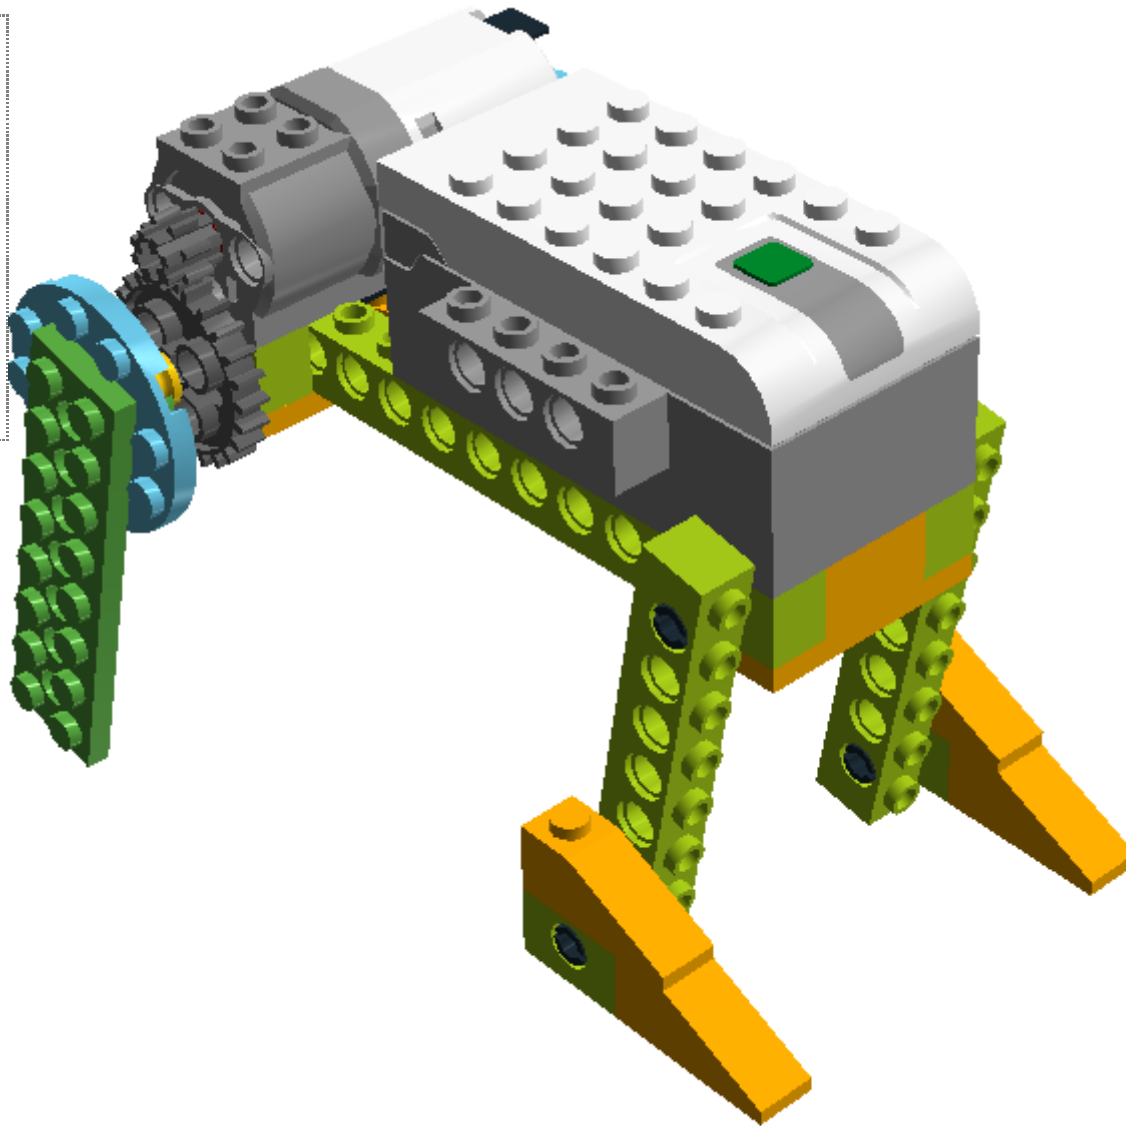

Step 25 of 27