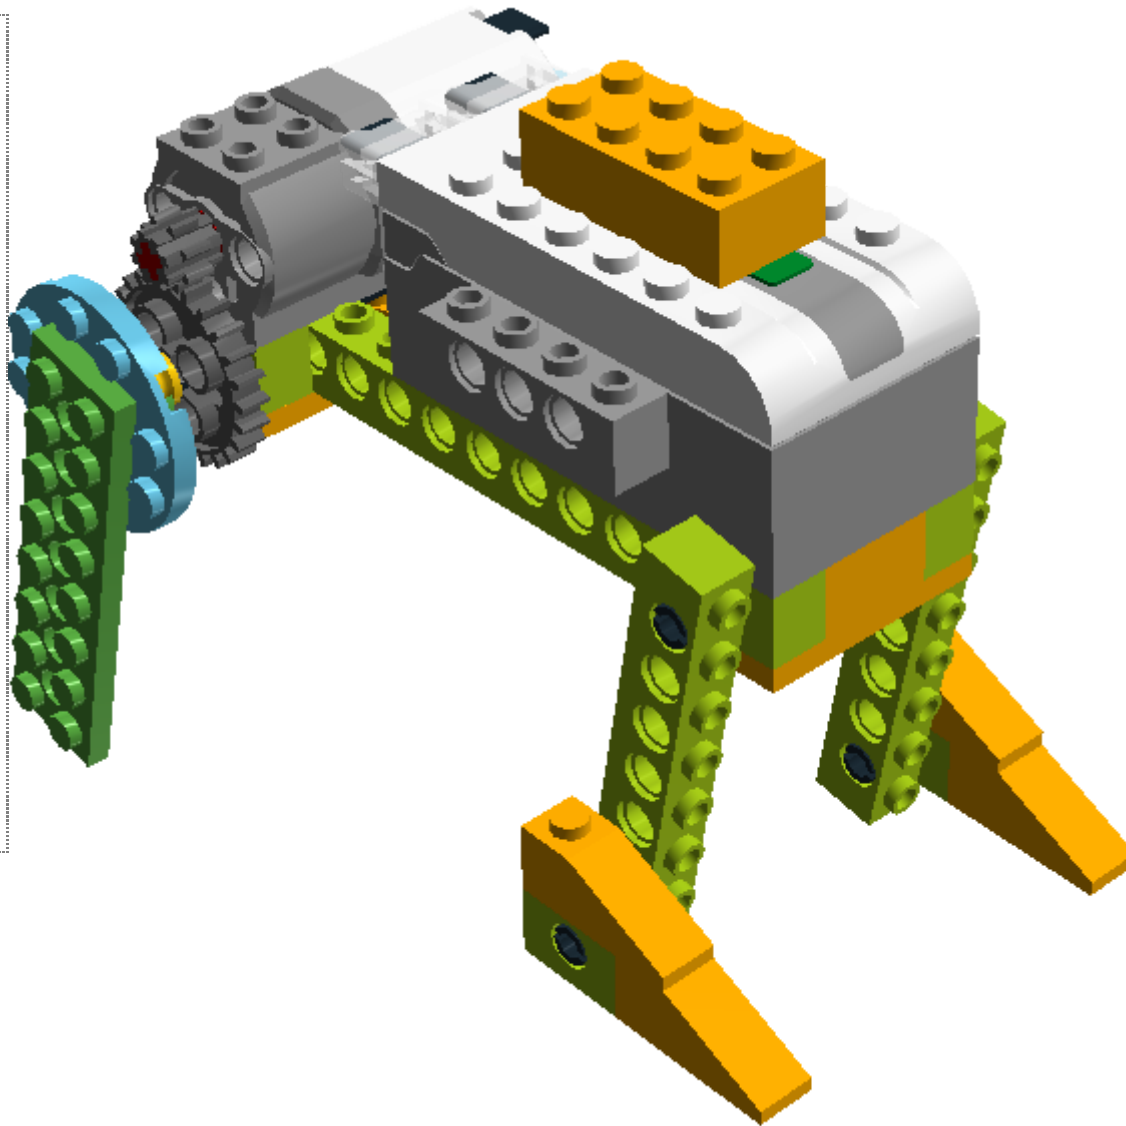

Step 26 of 27