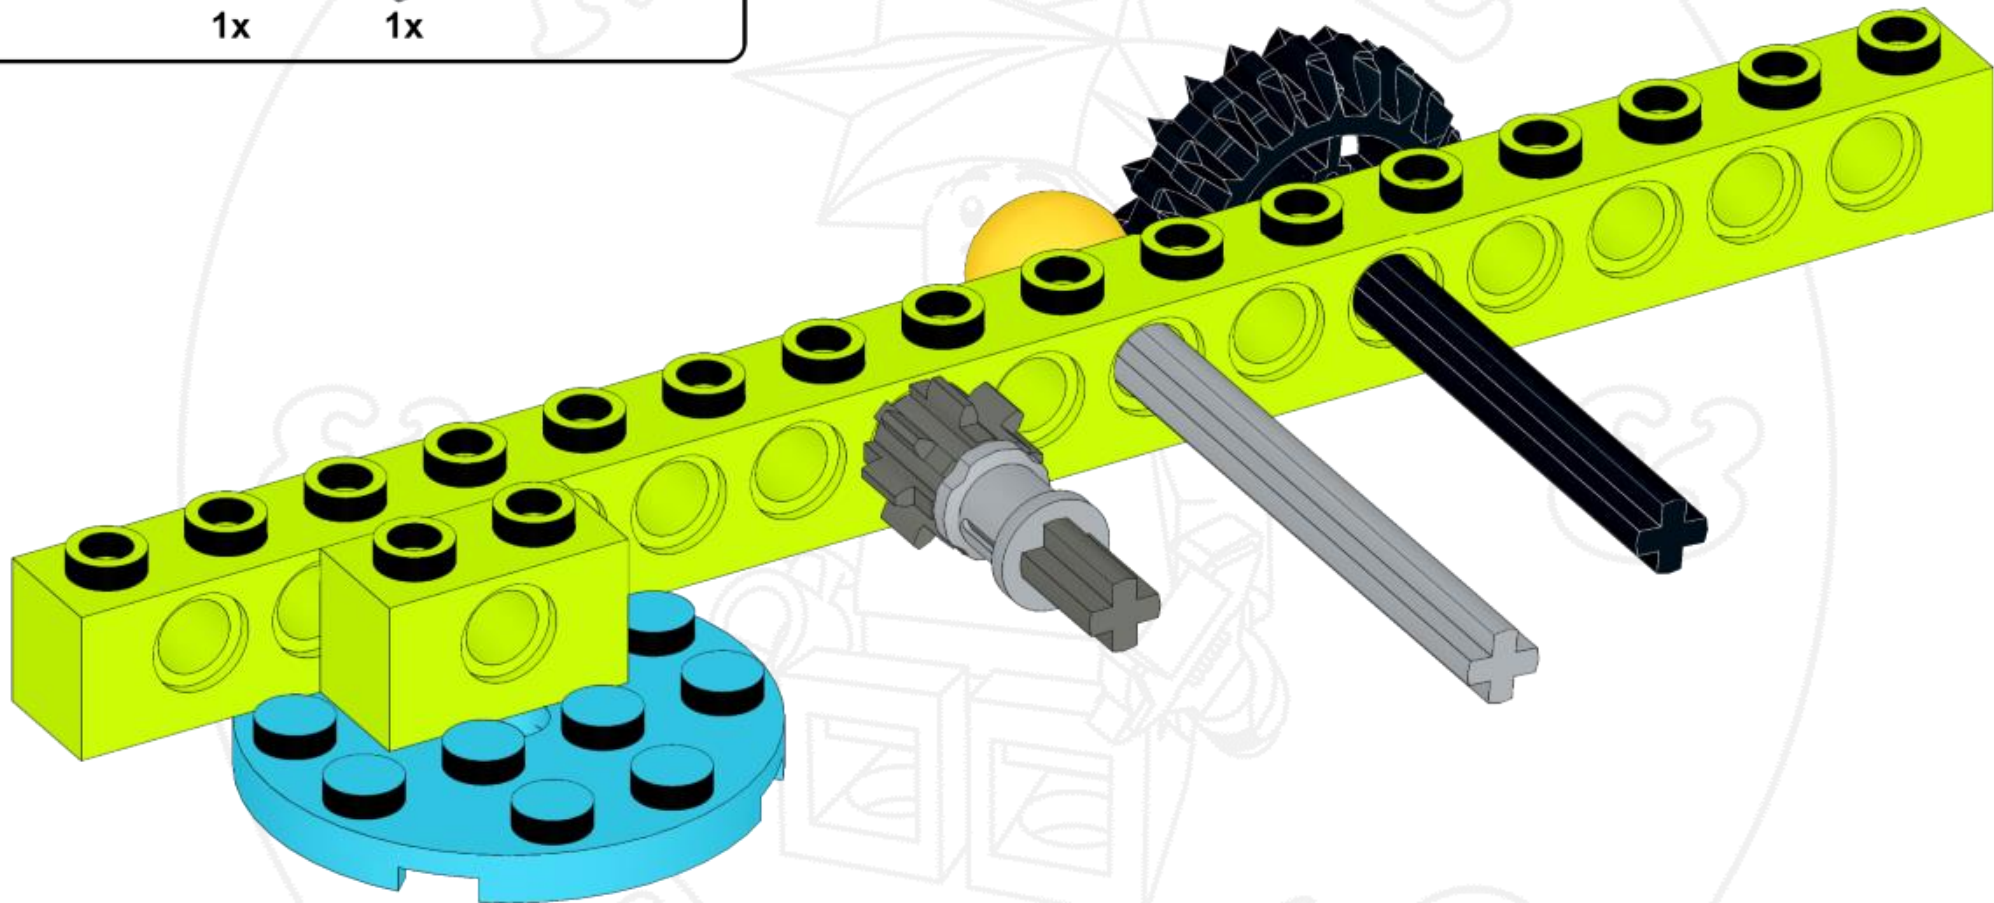

# Tractor

SN: CV1-29092020

[www.patreon.com/user?u=31204492](http://www.patreon.com/user?u=31204492)

**Free  
Instruction**

1

2

3

4