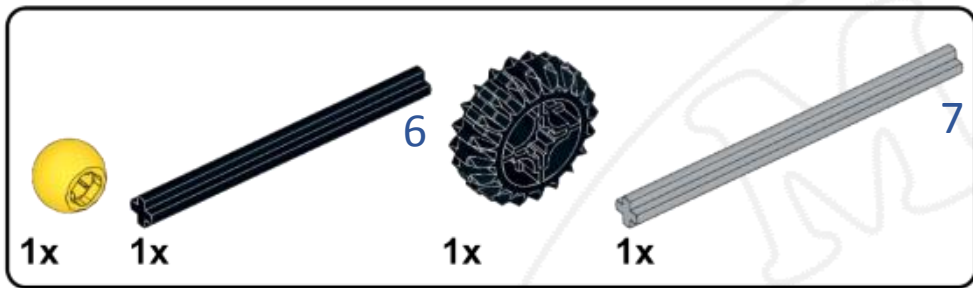

# Tractor

SN: CV1-29092020

[www.patreon.com/user?u=31204492](http://www.patreon.com/user?u=31204492)

**Free  
Instruction**

1

2

3

4