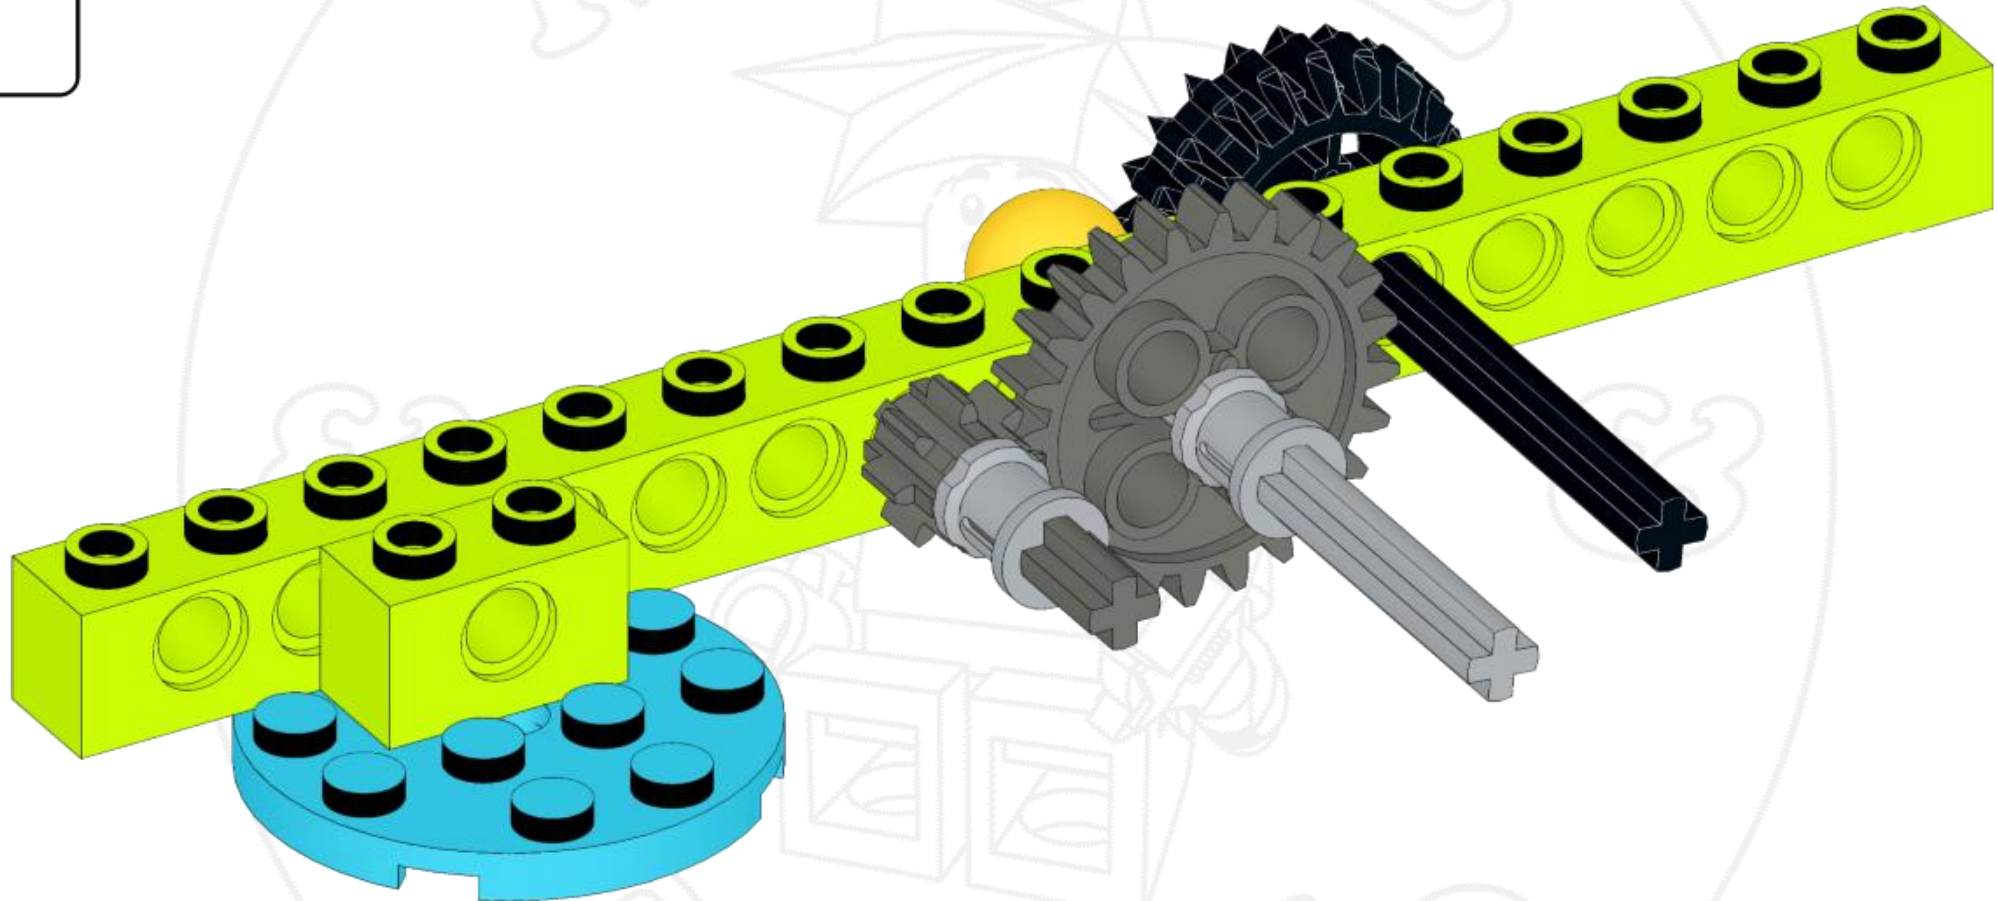

# Tractor

SN: CV1-29092020

[www.patreon.com/user?u=31204492](http://www.patreon.com/user?u=31204492)

**Free  
Instruction**

1

2

3

4