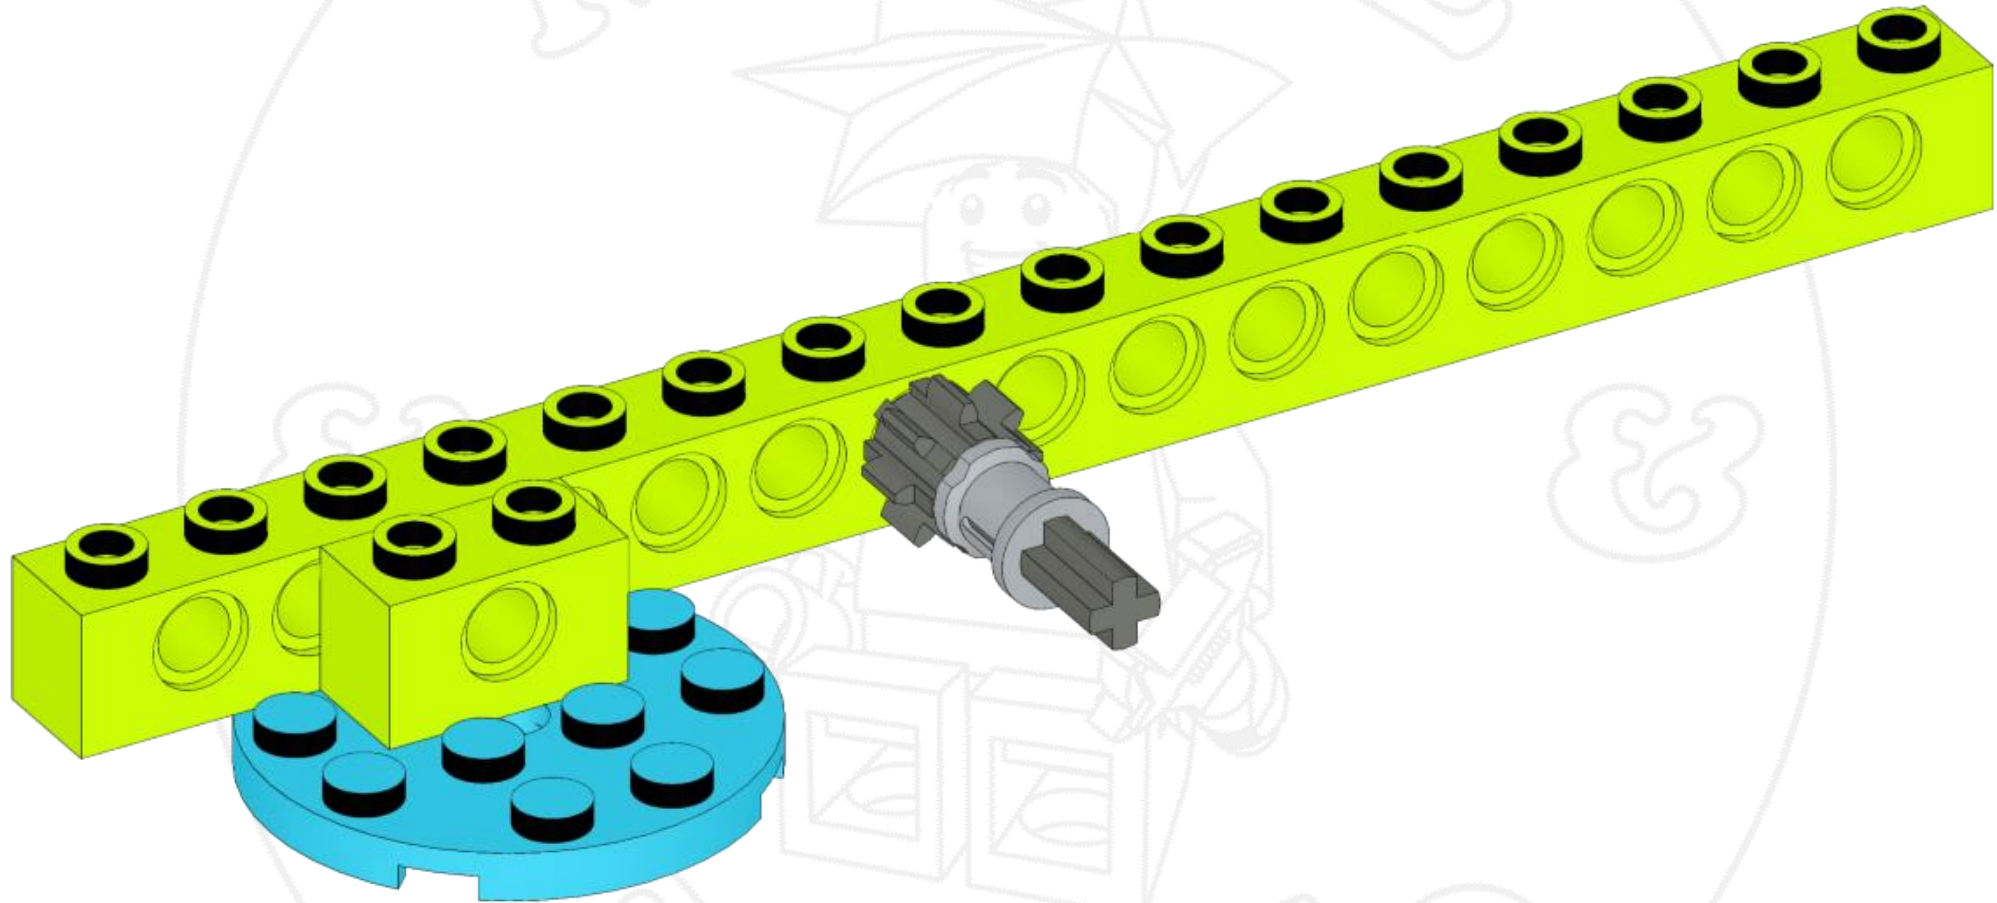

# Tractor

SN: CV1-29092020

[www.patreon.com/user?u=31204492](http://www.patreon.com/user?u=31204492)

**Free  
Instruction**

1

2

3

4