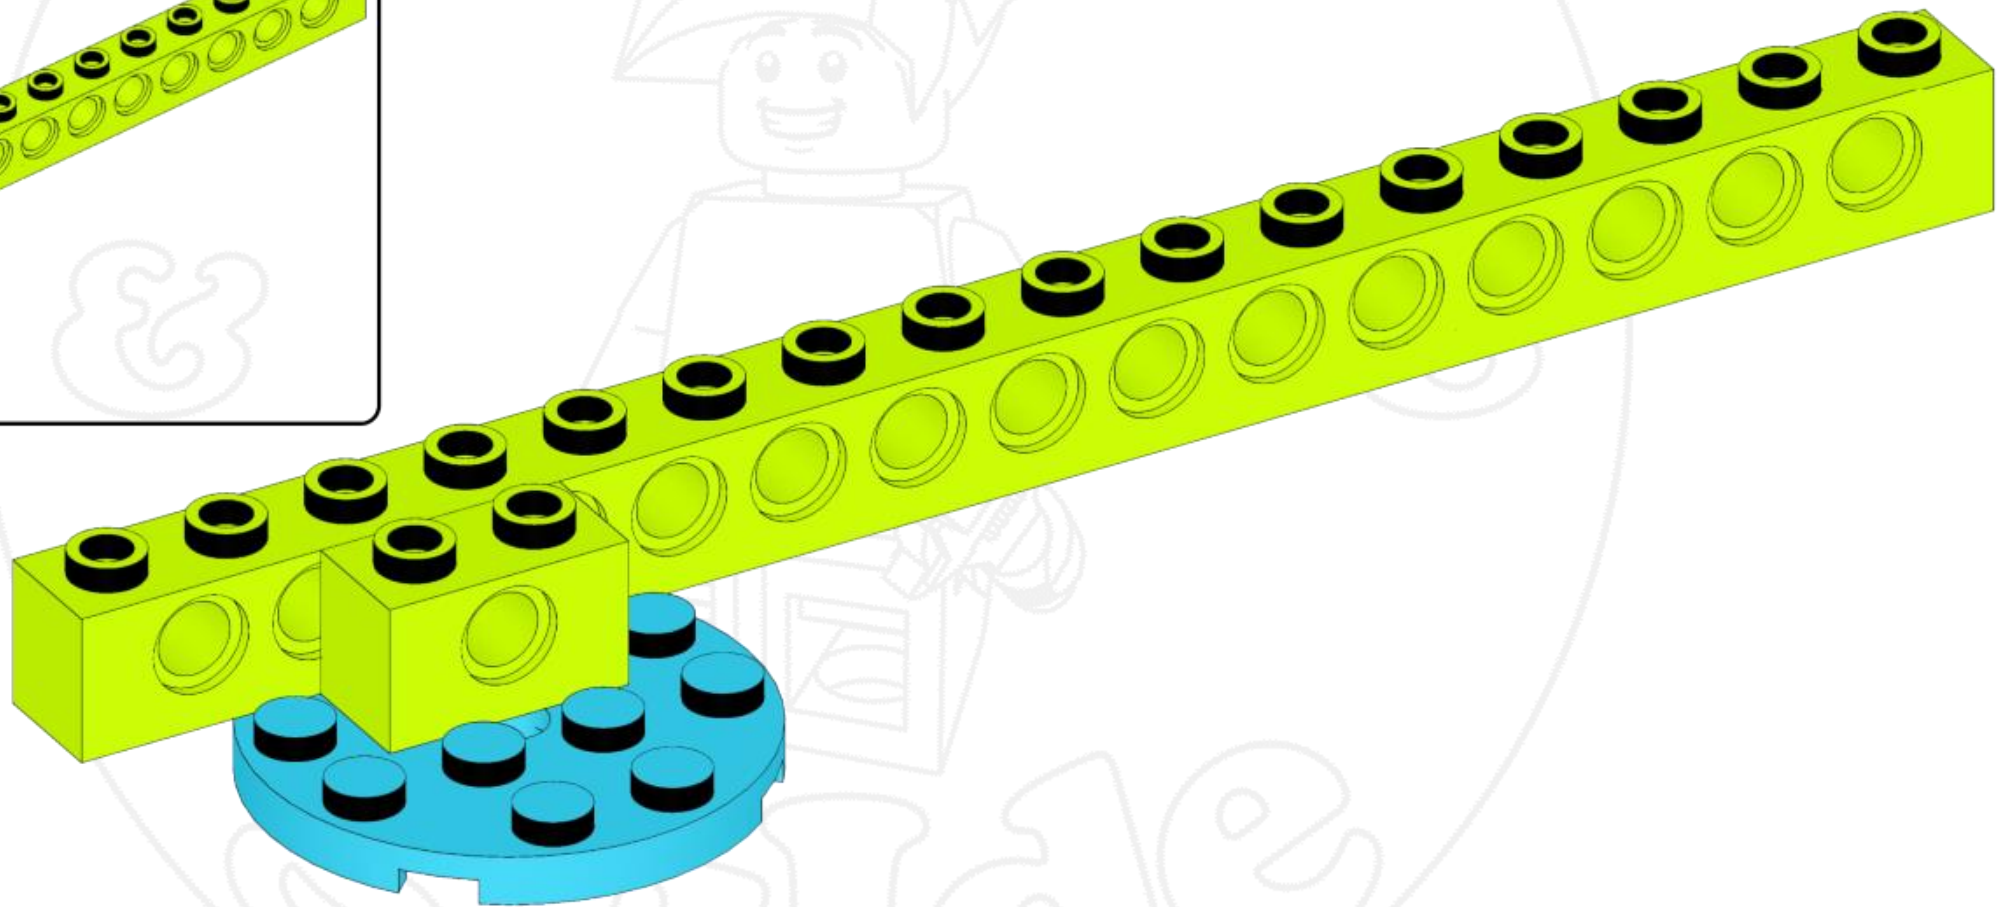

# Tractor

SN: CV1-29092020

[www.patreon.com/user?u=31204492](http://www.patreon.com/user?u=31204492)

**Free  
Instruction**

1

2

3

4