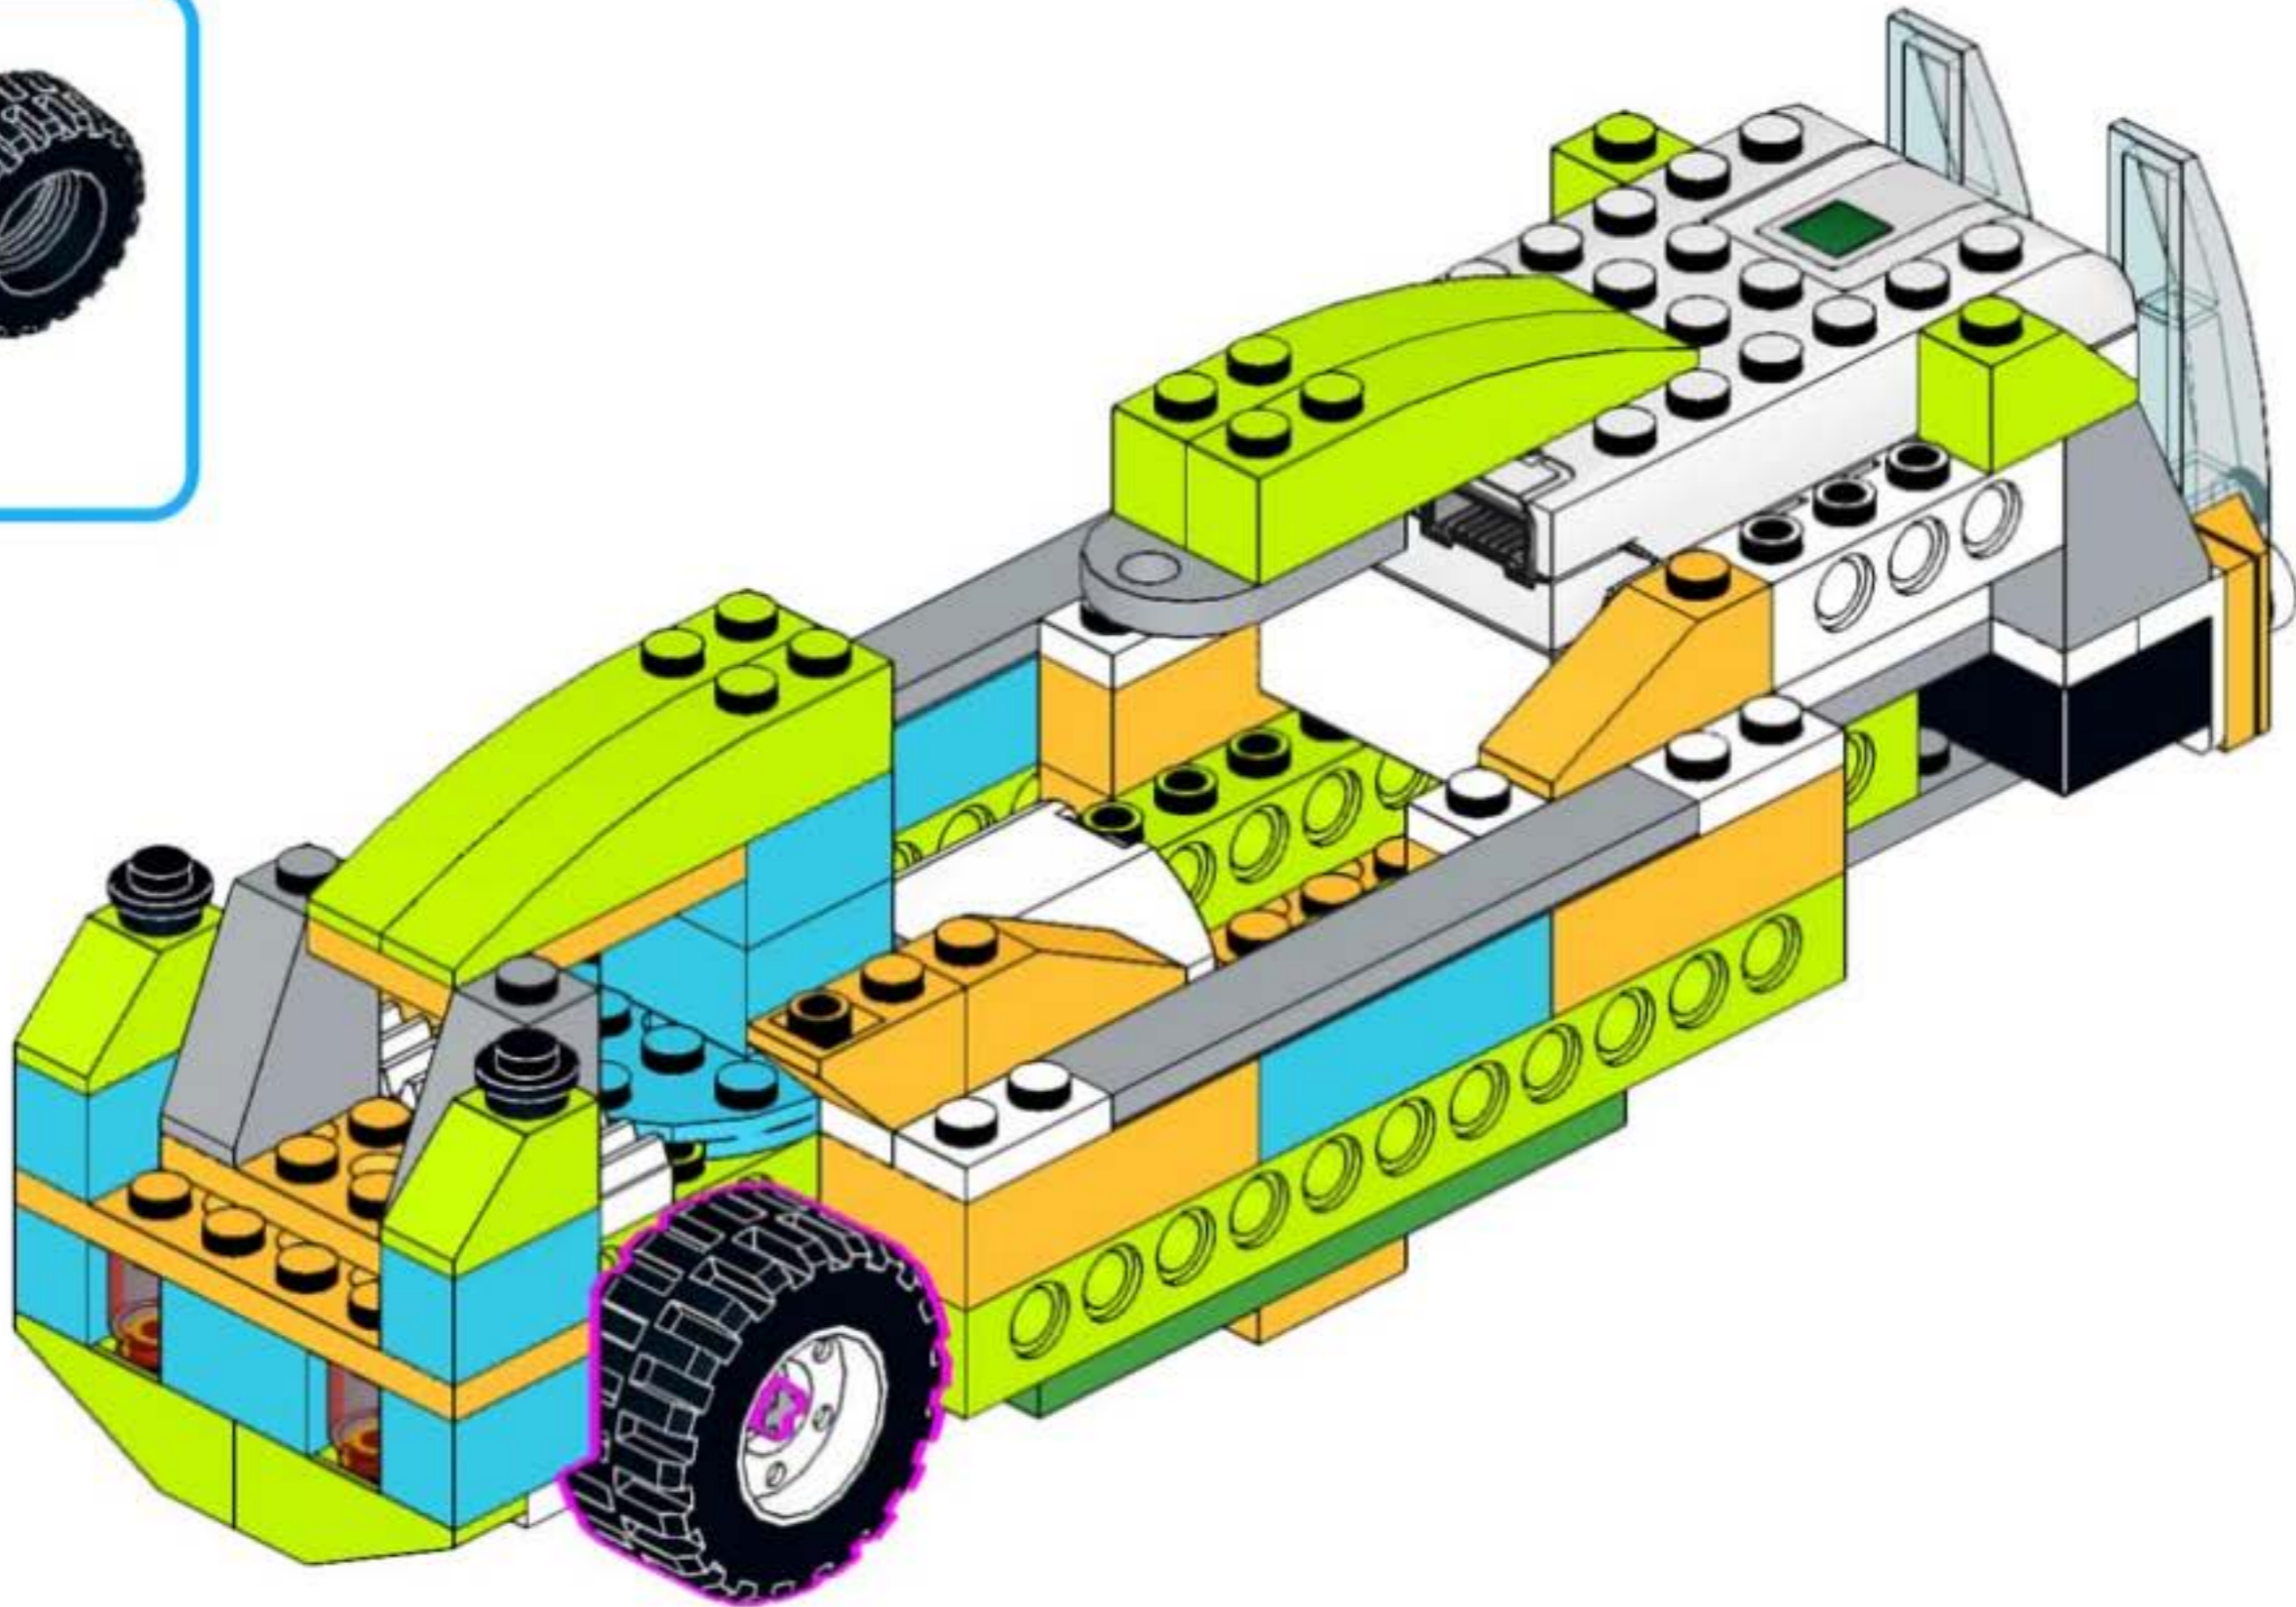

trolleybus robot
unofficial building instruction

Trolleybus

for Lego® WeDo 2.0
45300

2x

1x

1x 1x

A blue-bordered box containing a parts list. On the left is a yellow pin with a '1x' label below it. On the right is a grey Technic axle with a '1x' label below it.