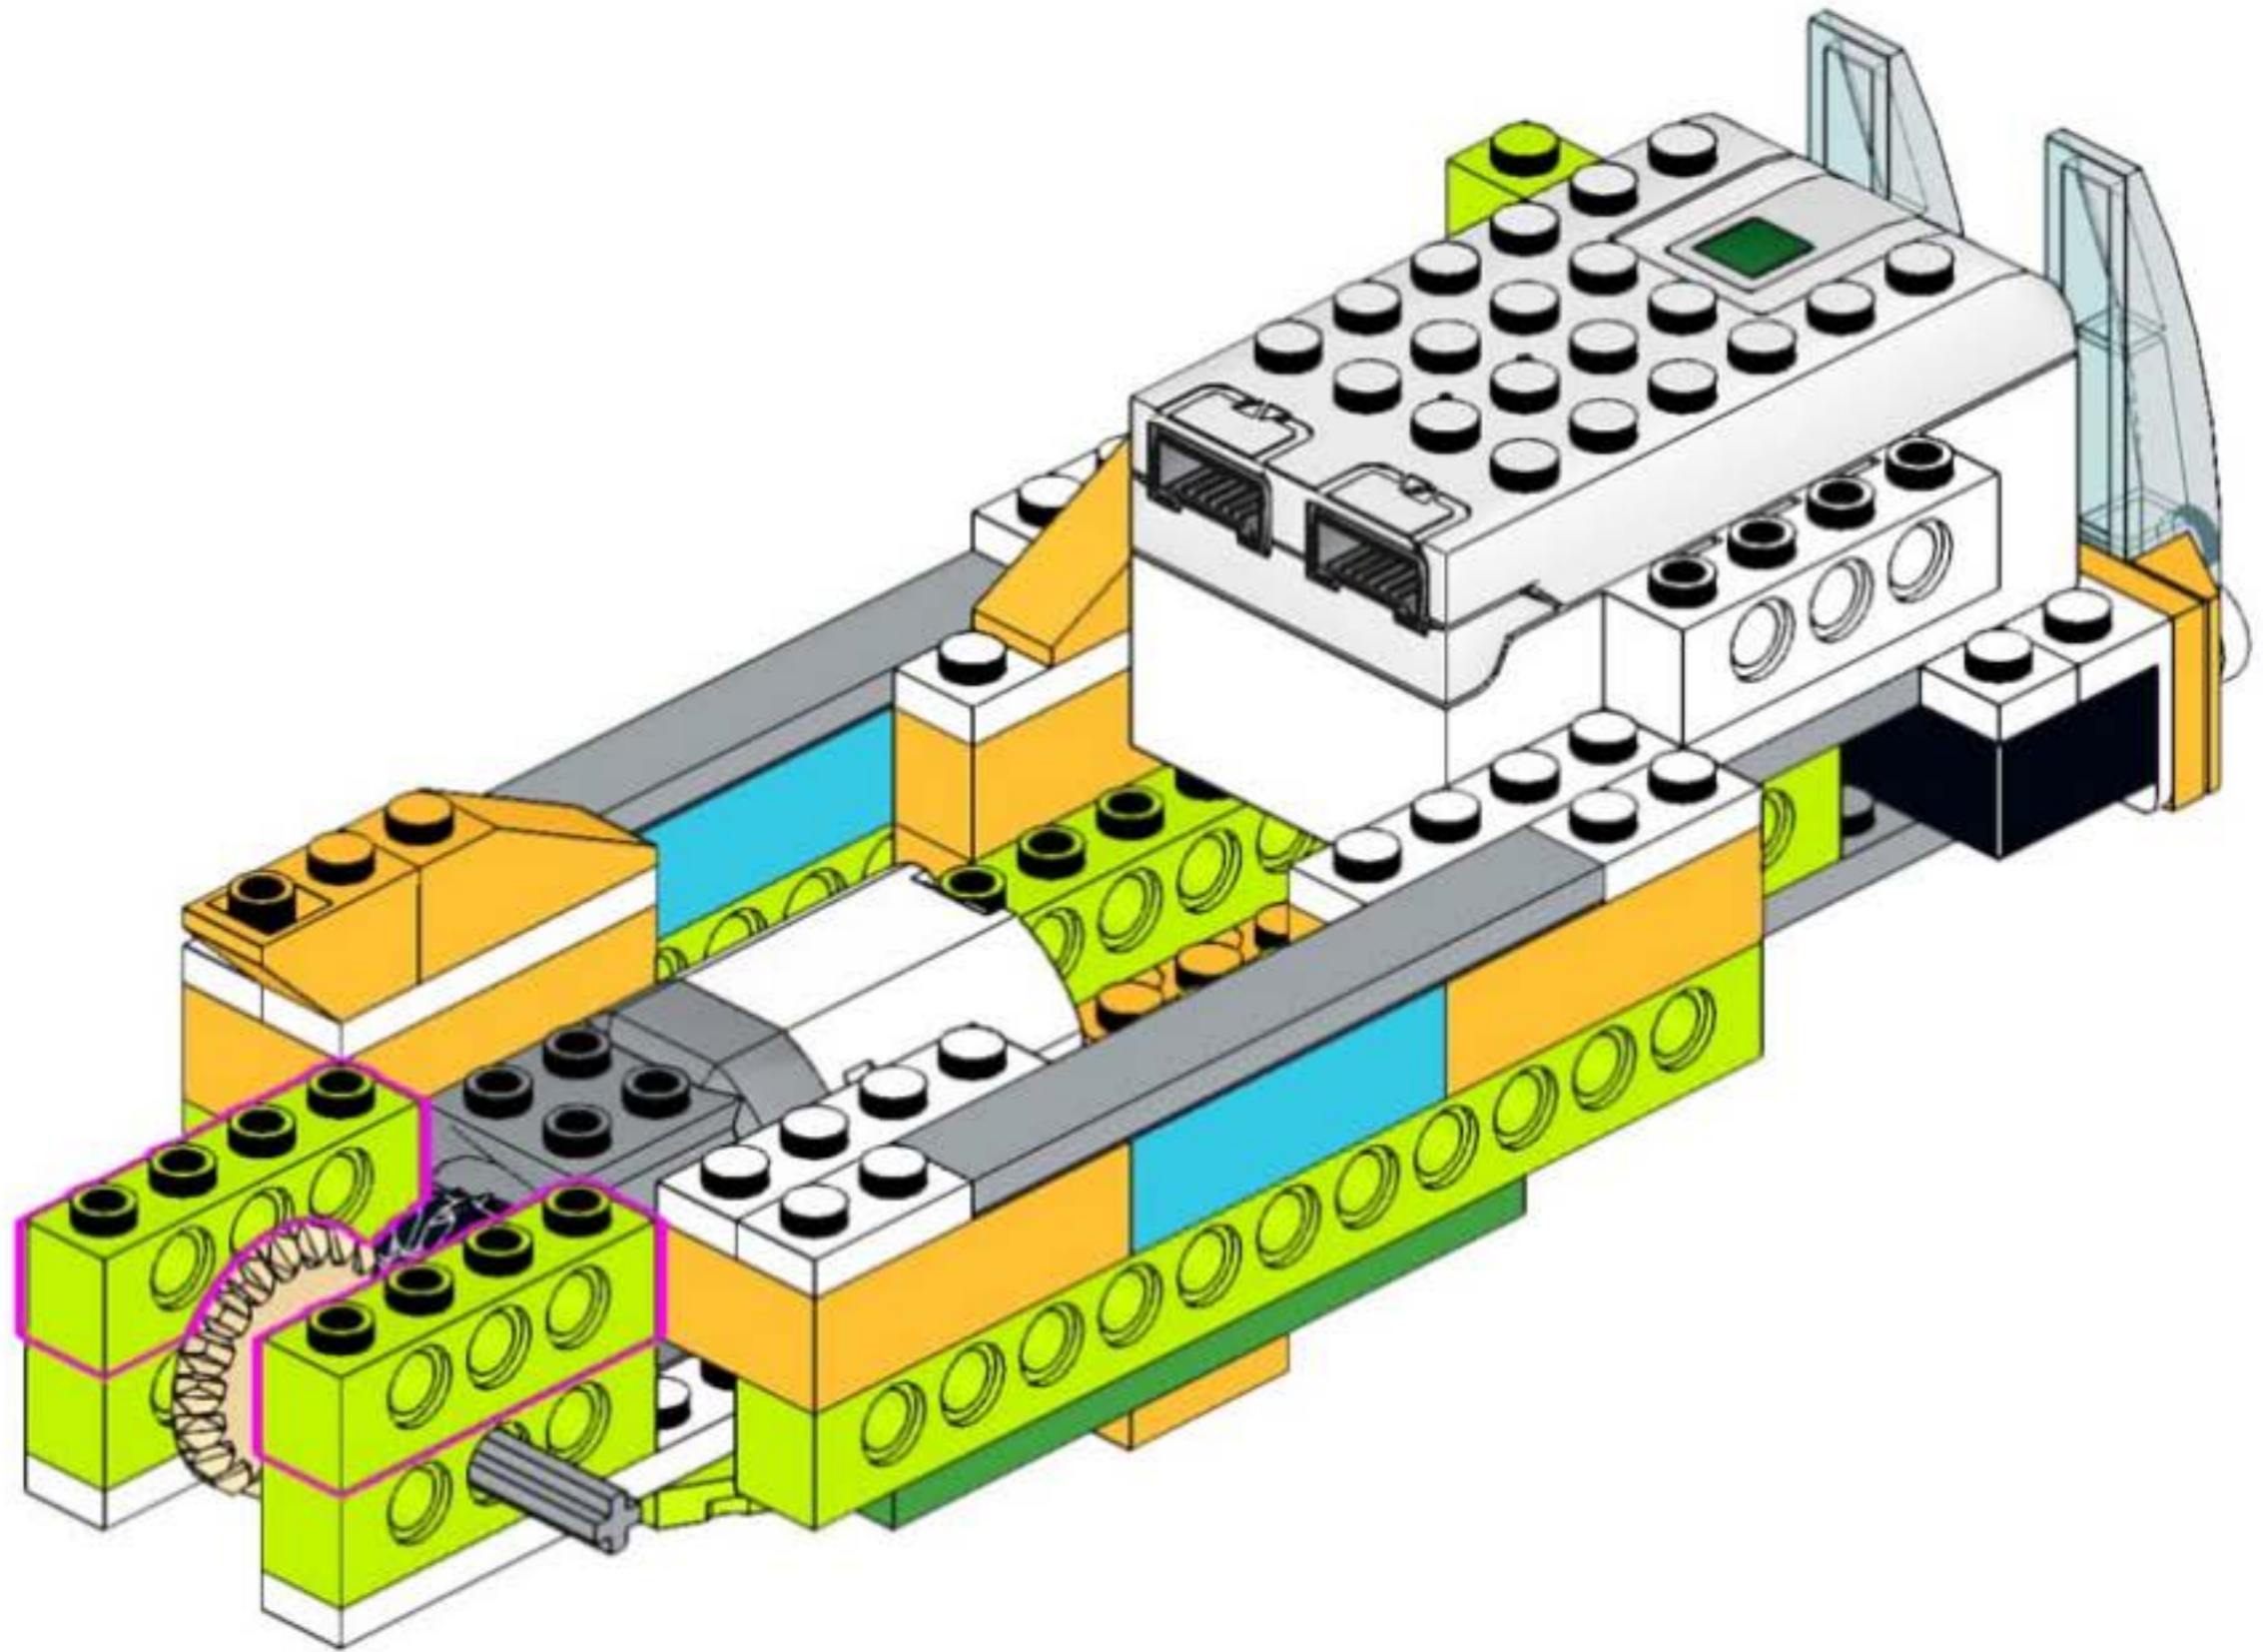

trolleybus robot
unofficial building instruction

Trolleybus

for Lego® WeDo 2.0
45300

2x

1x

1x 1x

A blue-bordered box containing a parts list. On the left is a yellow pin with a '1x' label below it. On the right is a grey Technic axle with a '1x' label below it.