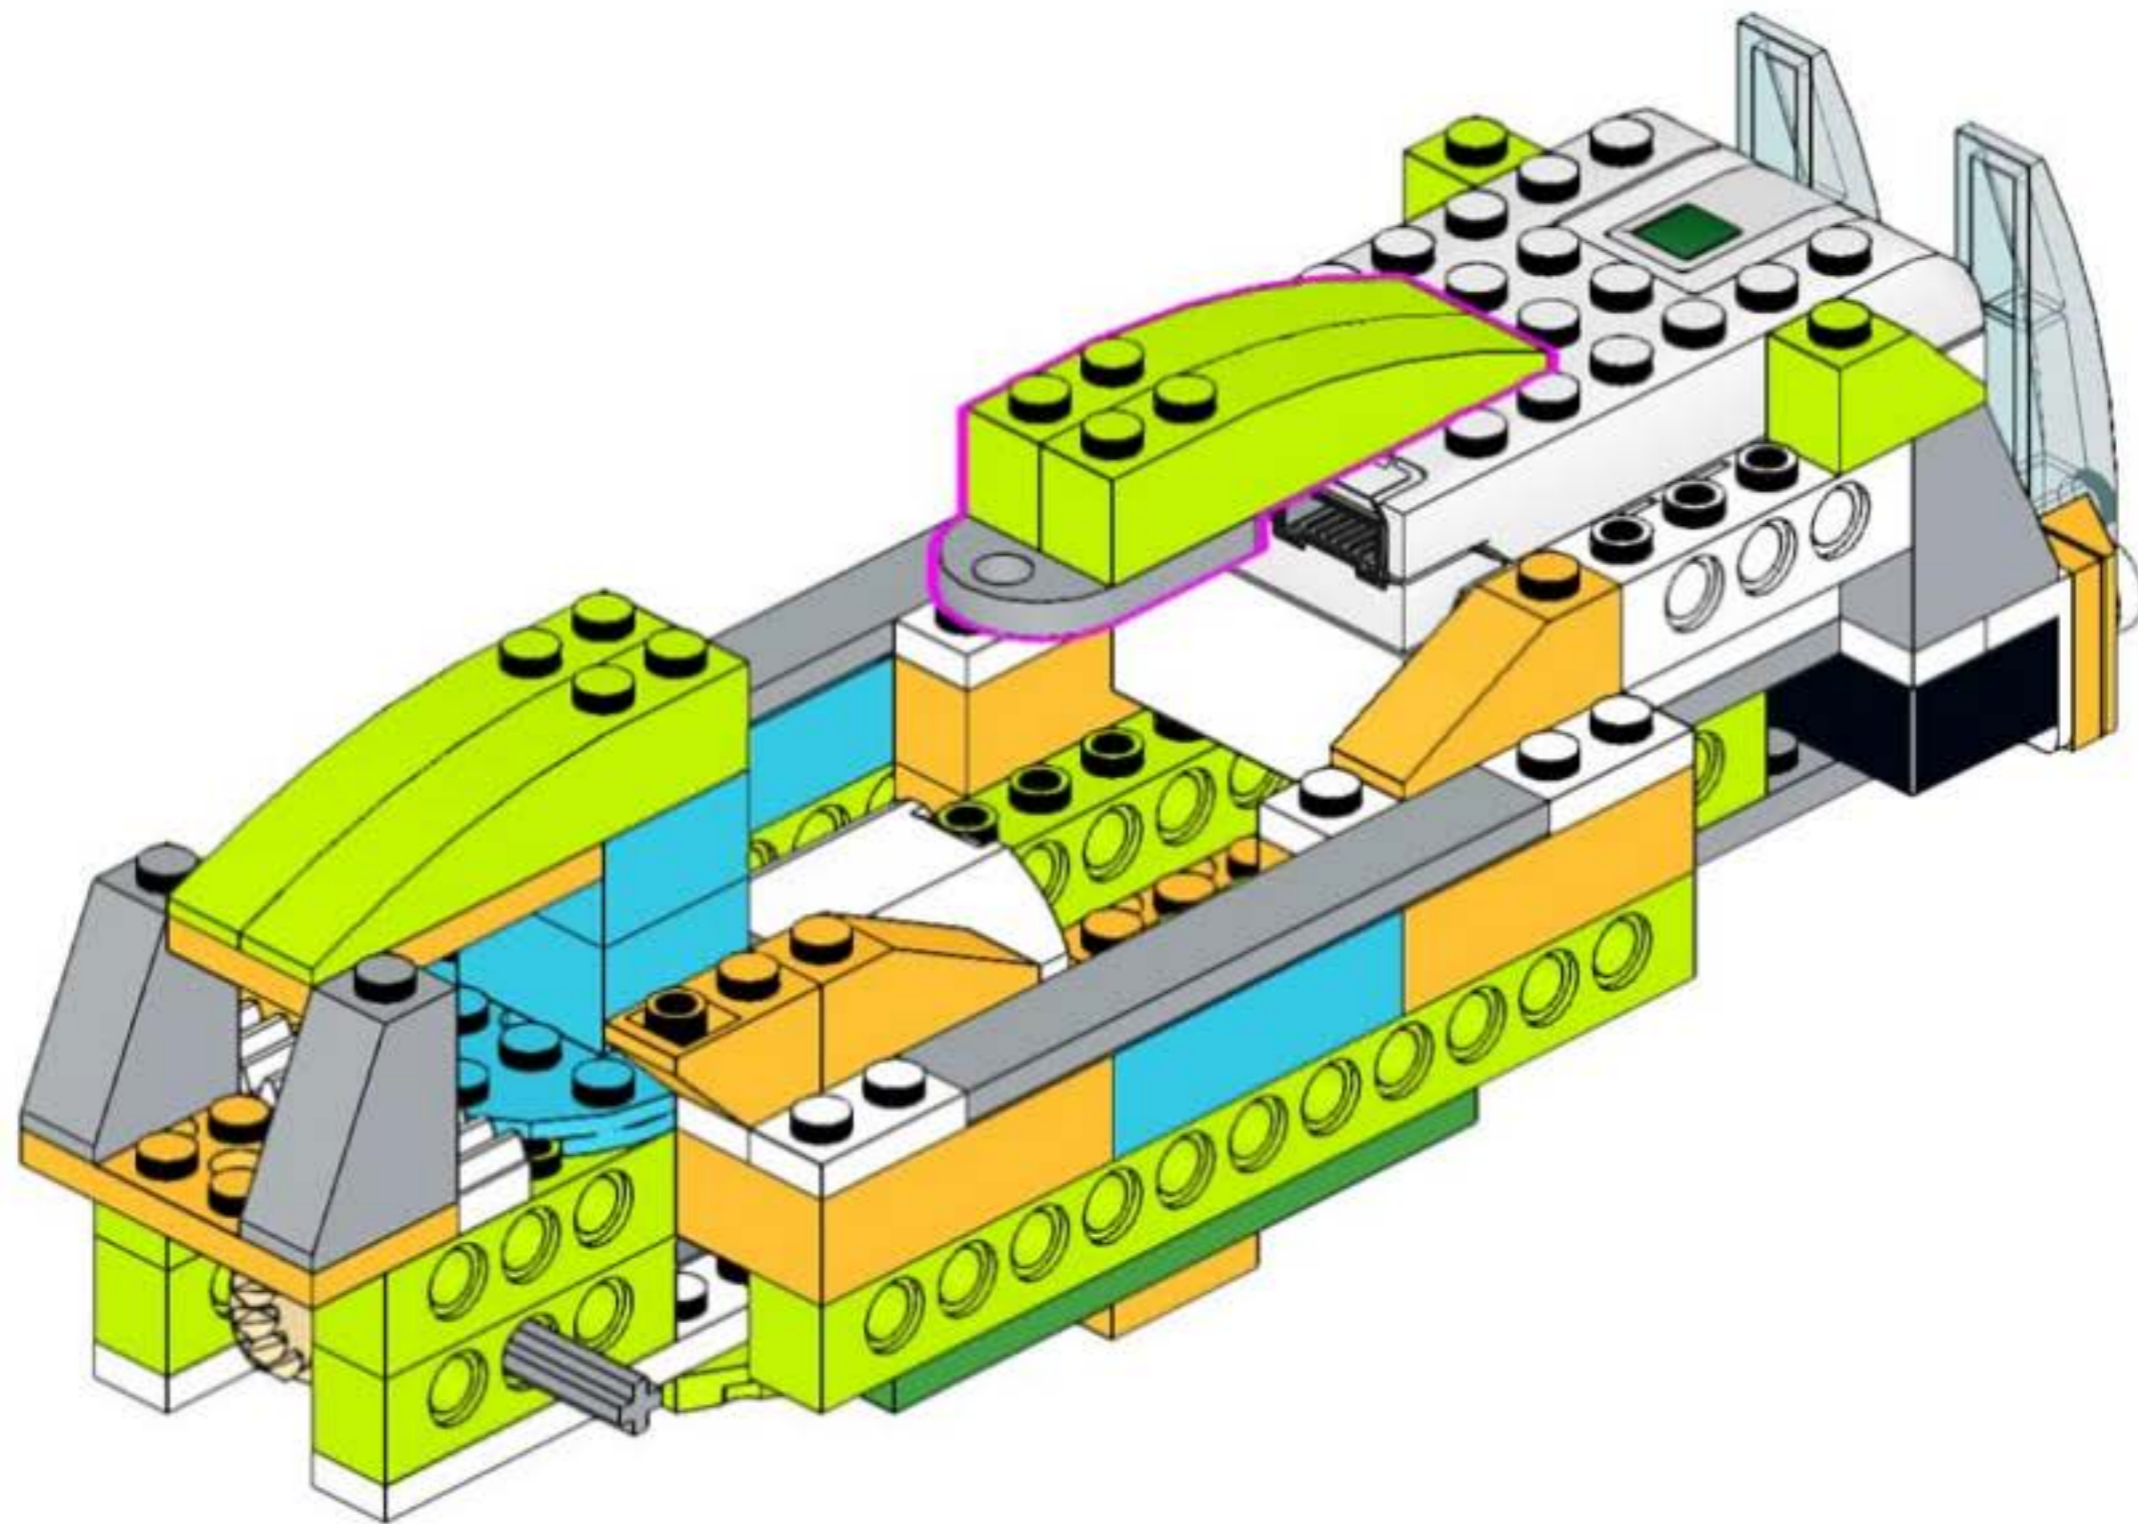

trolleybus robot
unofficial building instruction

Trolleybus

for Lego® WeDo 2.0
45300

2x

1x

1x 1x

A blue-bordered box containing a parts list. On the left is a yellow pin with a '1x' label below it. On the right is a grey Technic axle with a '1x' label below it.