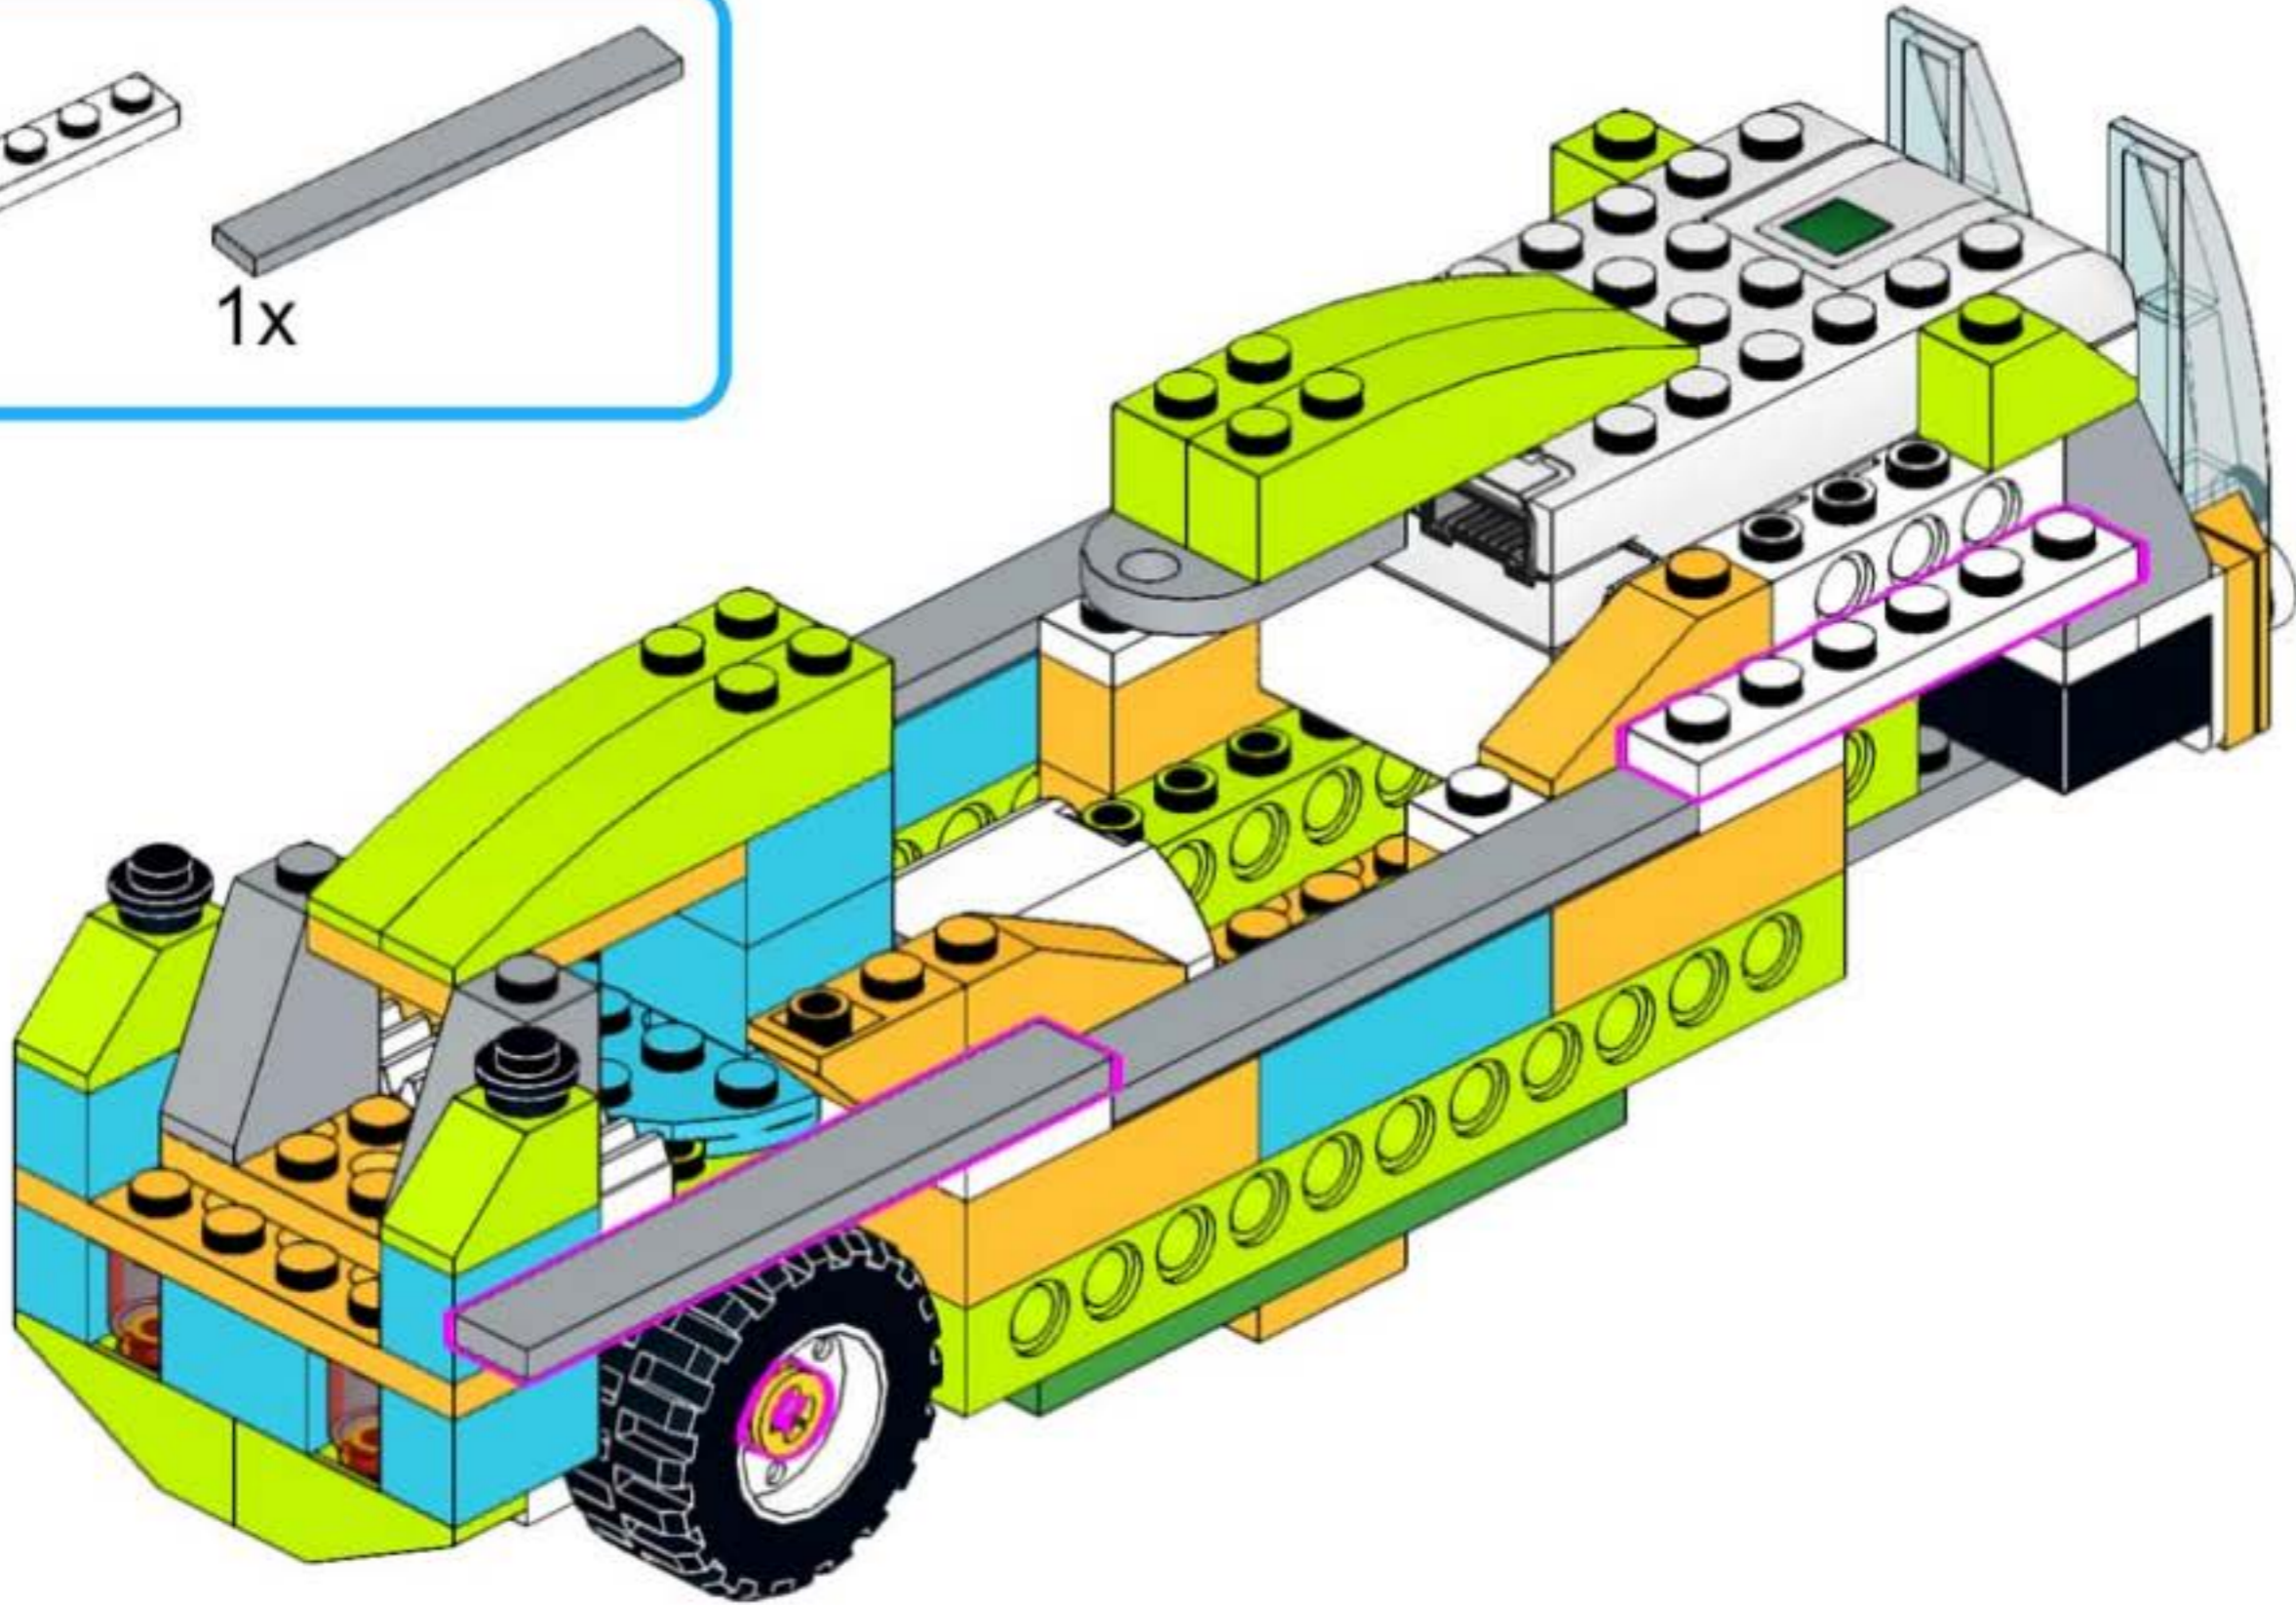

trolleybus robot
unofficial building instruction

Trolleybus

for Lego® WeDo 2.0
45300

2x

1x

1x 1x

A blue-bordered box containing a parts list. On the left is a yellow pin with a '1x' label below it. On the right is a grey Technic axle with a '1x' label below it.