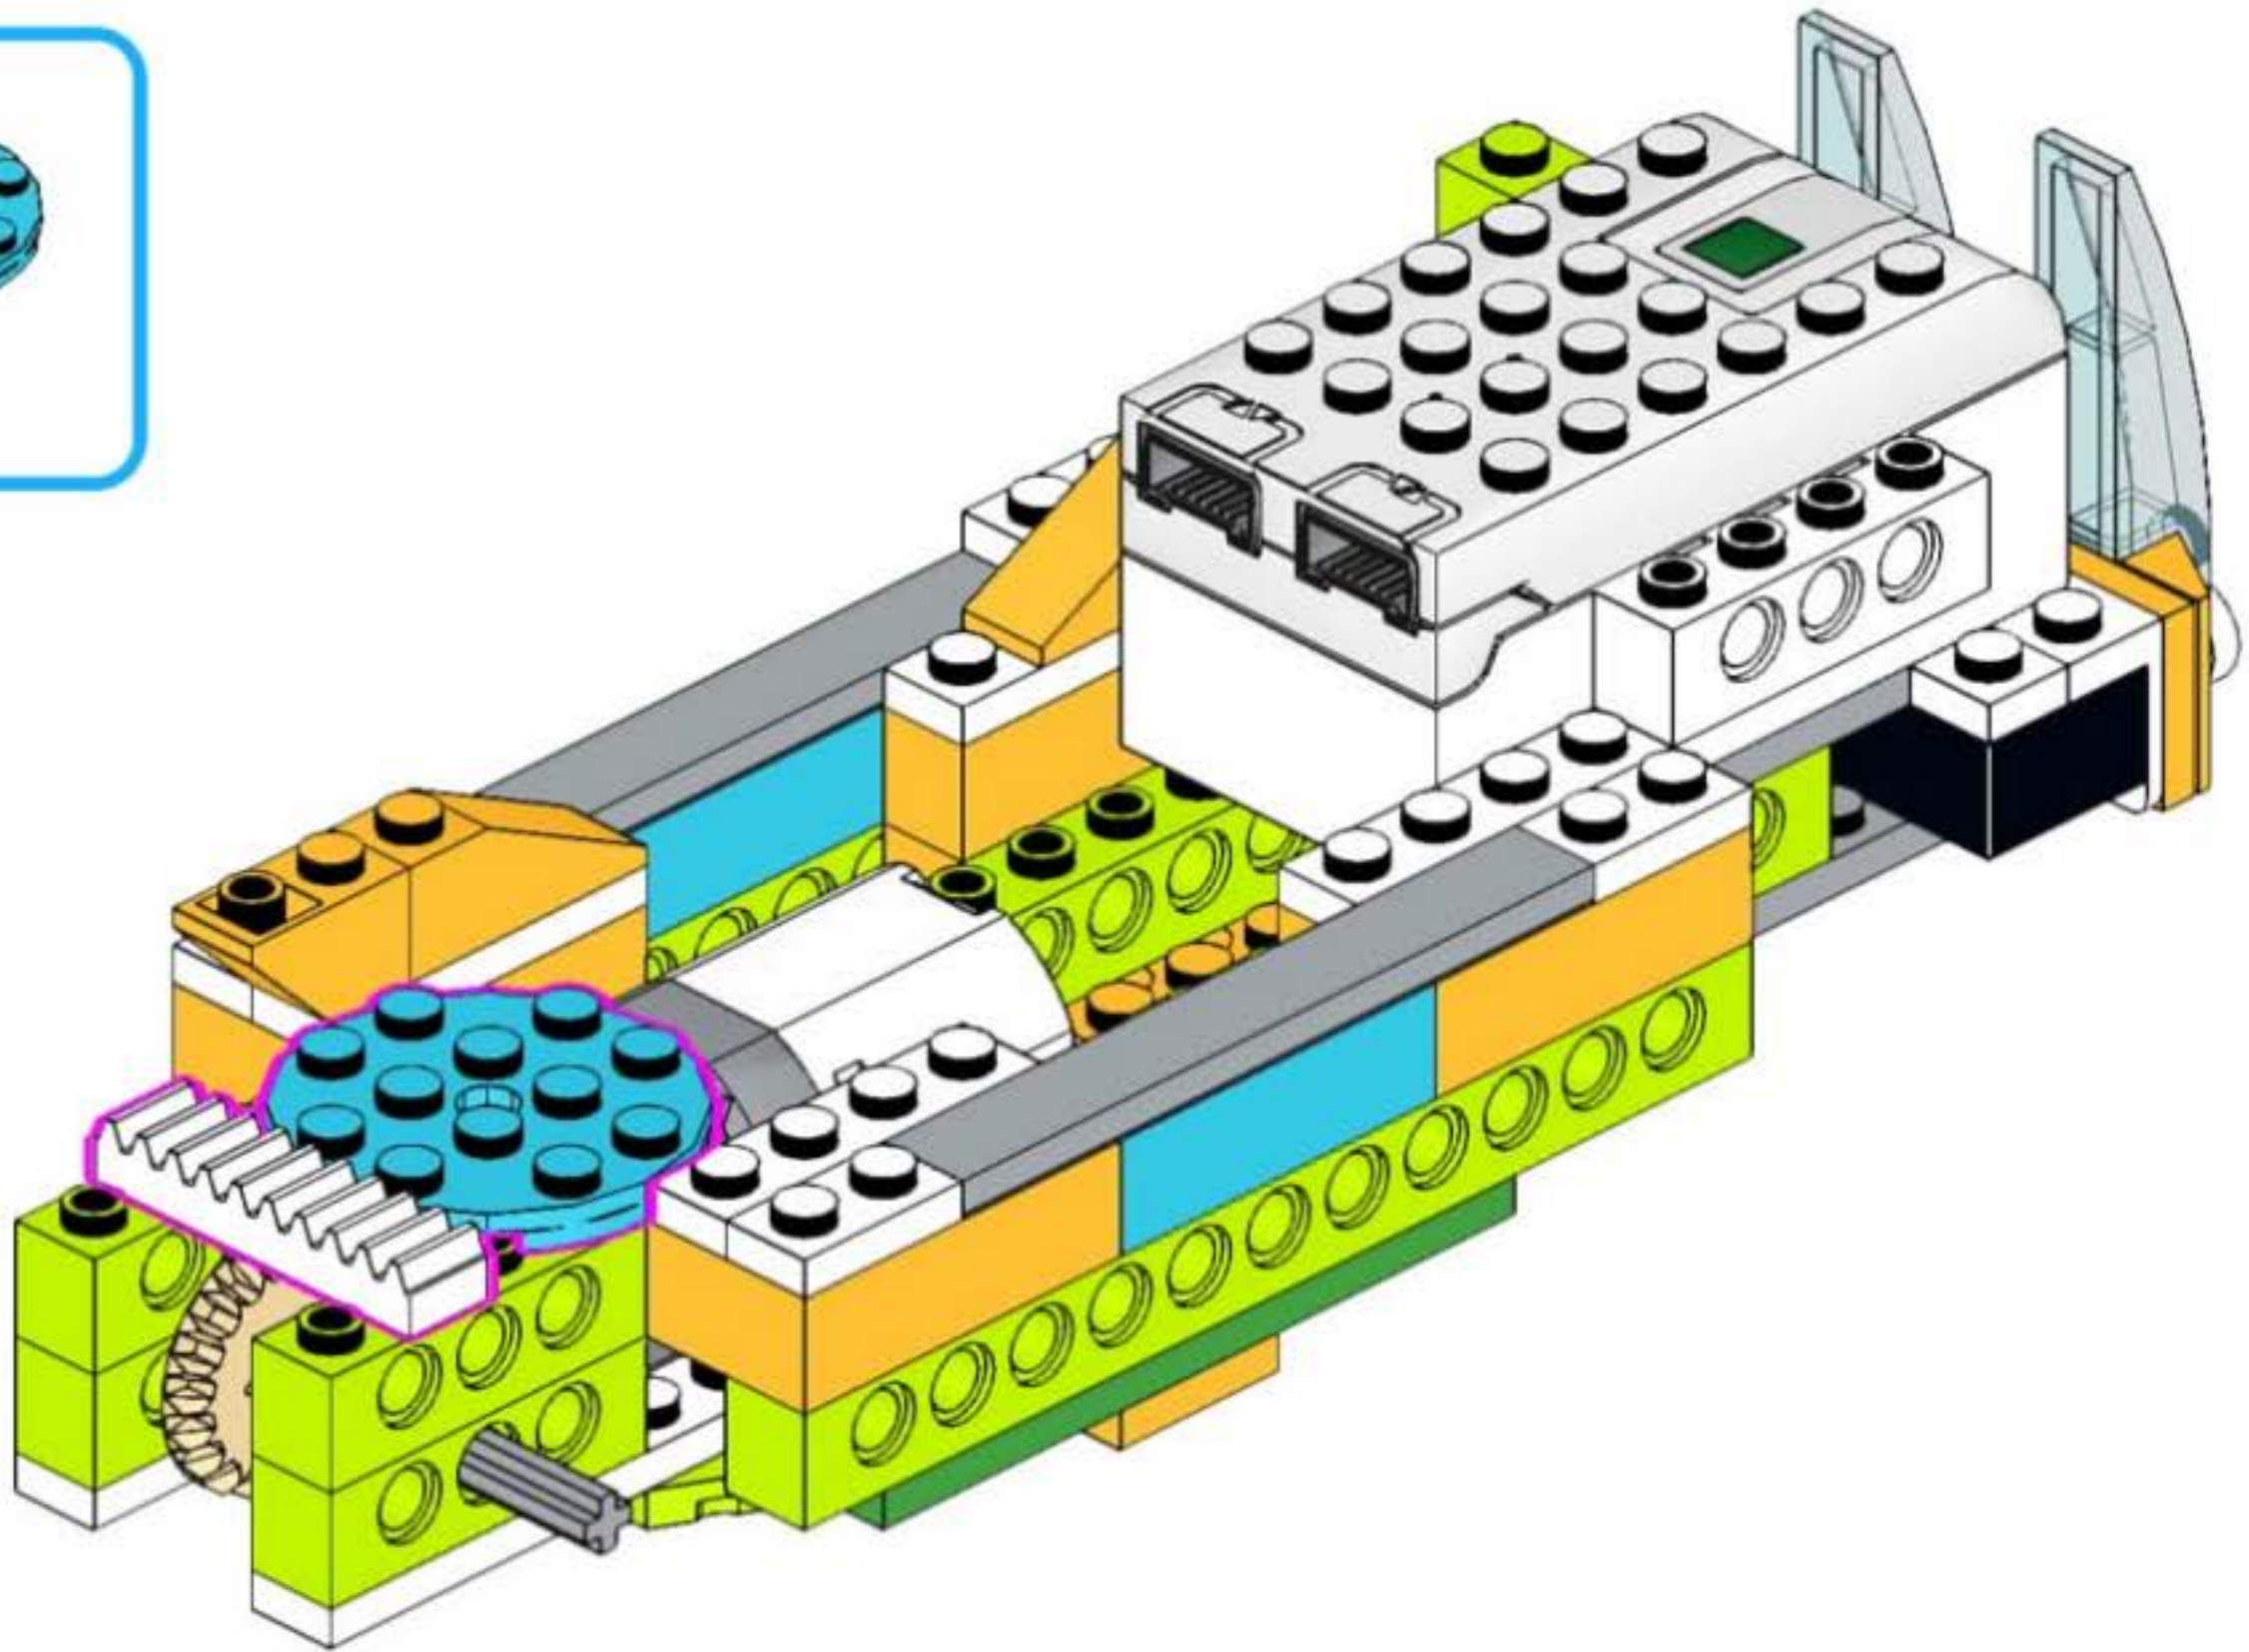

trolleybus robot
unofficial building instruction

Trolleybus

for Lego® WeDo 2.0
45300

2x

1x

1x 1x

A blue-bordered box containing a parts list. On the left is a yellow pin with a '1x' label below it. On the right is a grey Technic axle with a '1x' label below it.