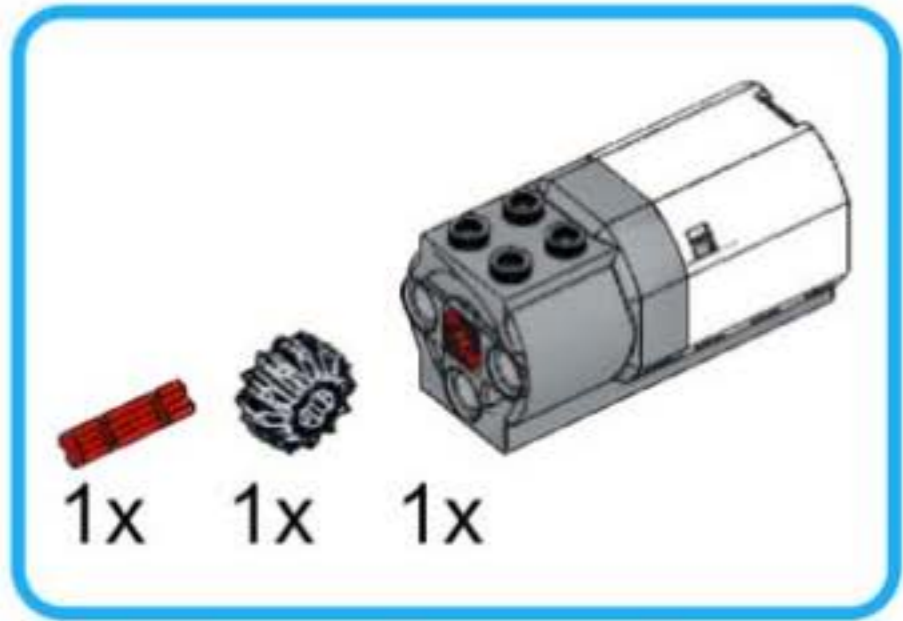

trolleybus robot
unofficial building instruction

Trolleybus

for Lego® WeDo 2.0
45300

2x

1x

1x 1x

A blue-bordered box containing a parts list. On the left is a yellow pin with a '1x' label below it. On the right is a grey Technic axle with a '1x' label below it.