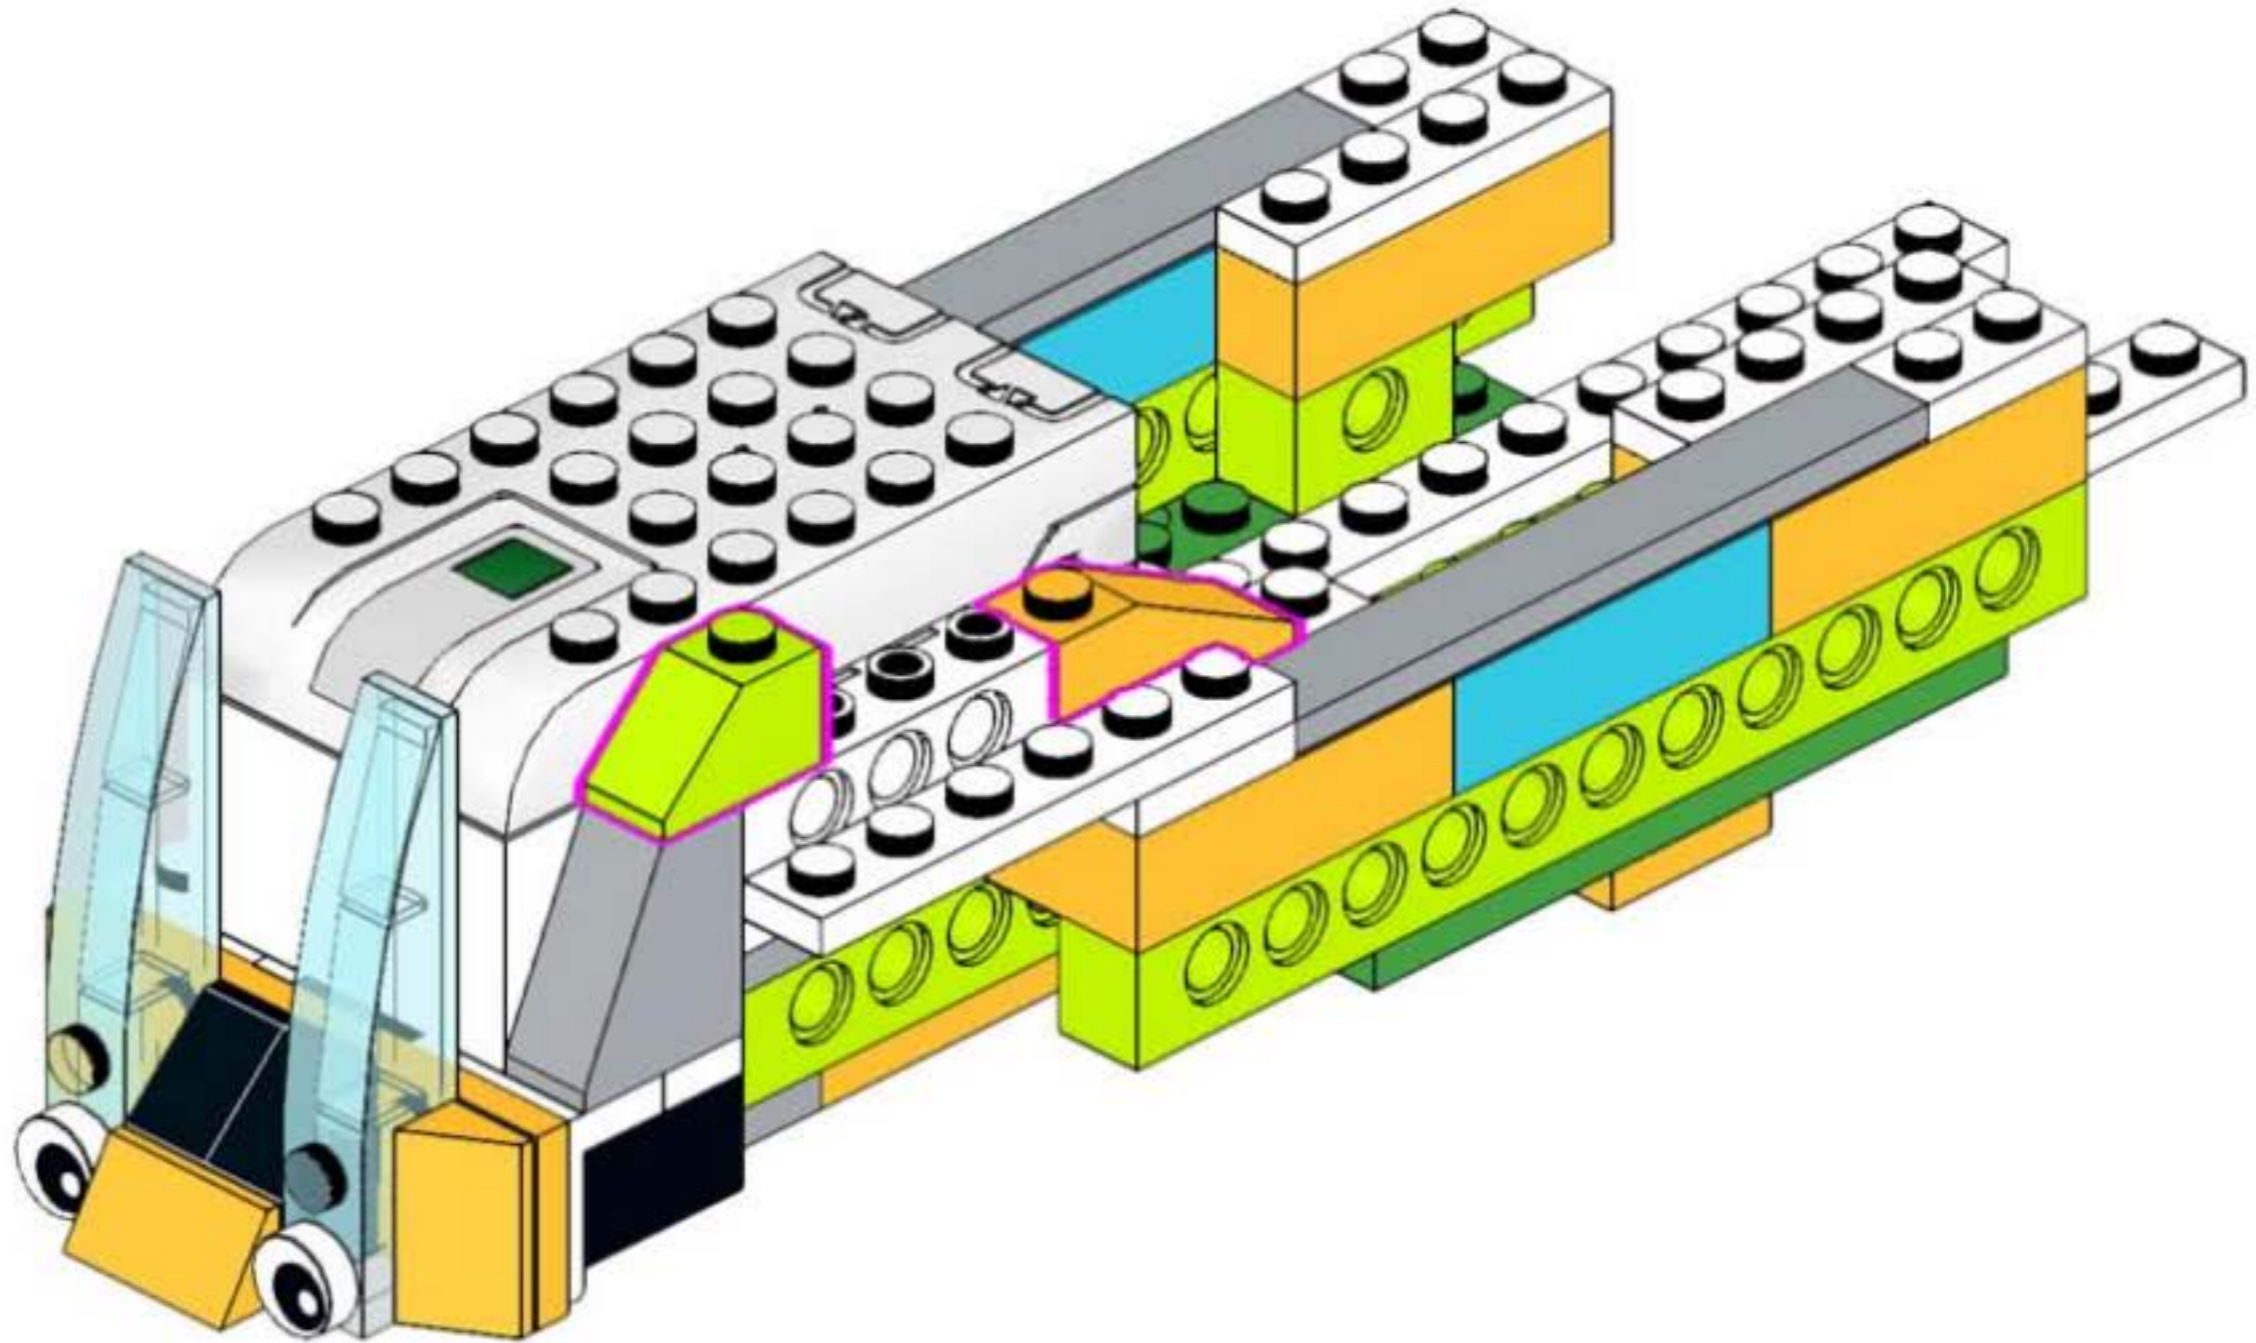

trolleybus robot
unofficial building instruction

Trolleybus

for Lego® WeDo 2.0
45300

2x

1x

1x 1x

A blue-bordered box containing a parts list. On the left is a yellow pin with a '1x' label below it. On the right is a grey Technic axle with a '1x' label below it.