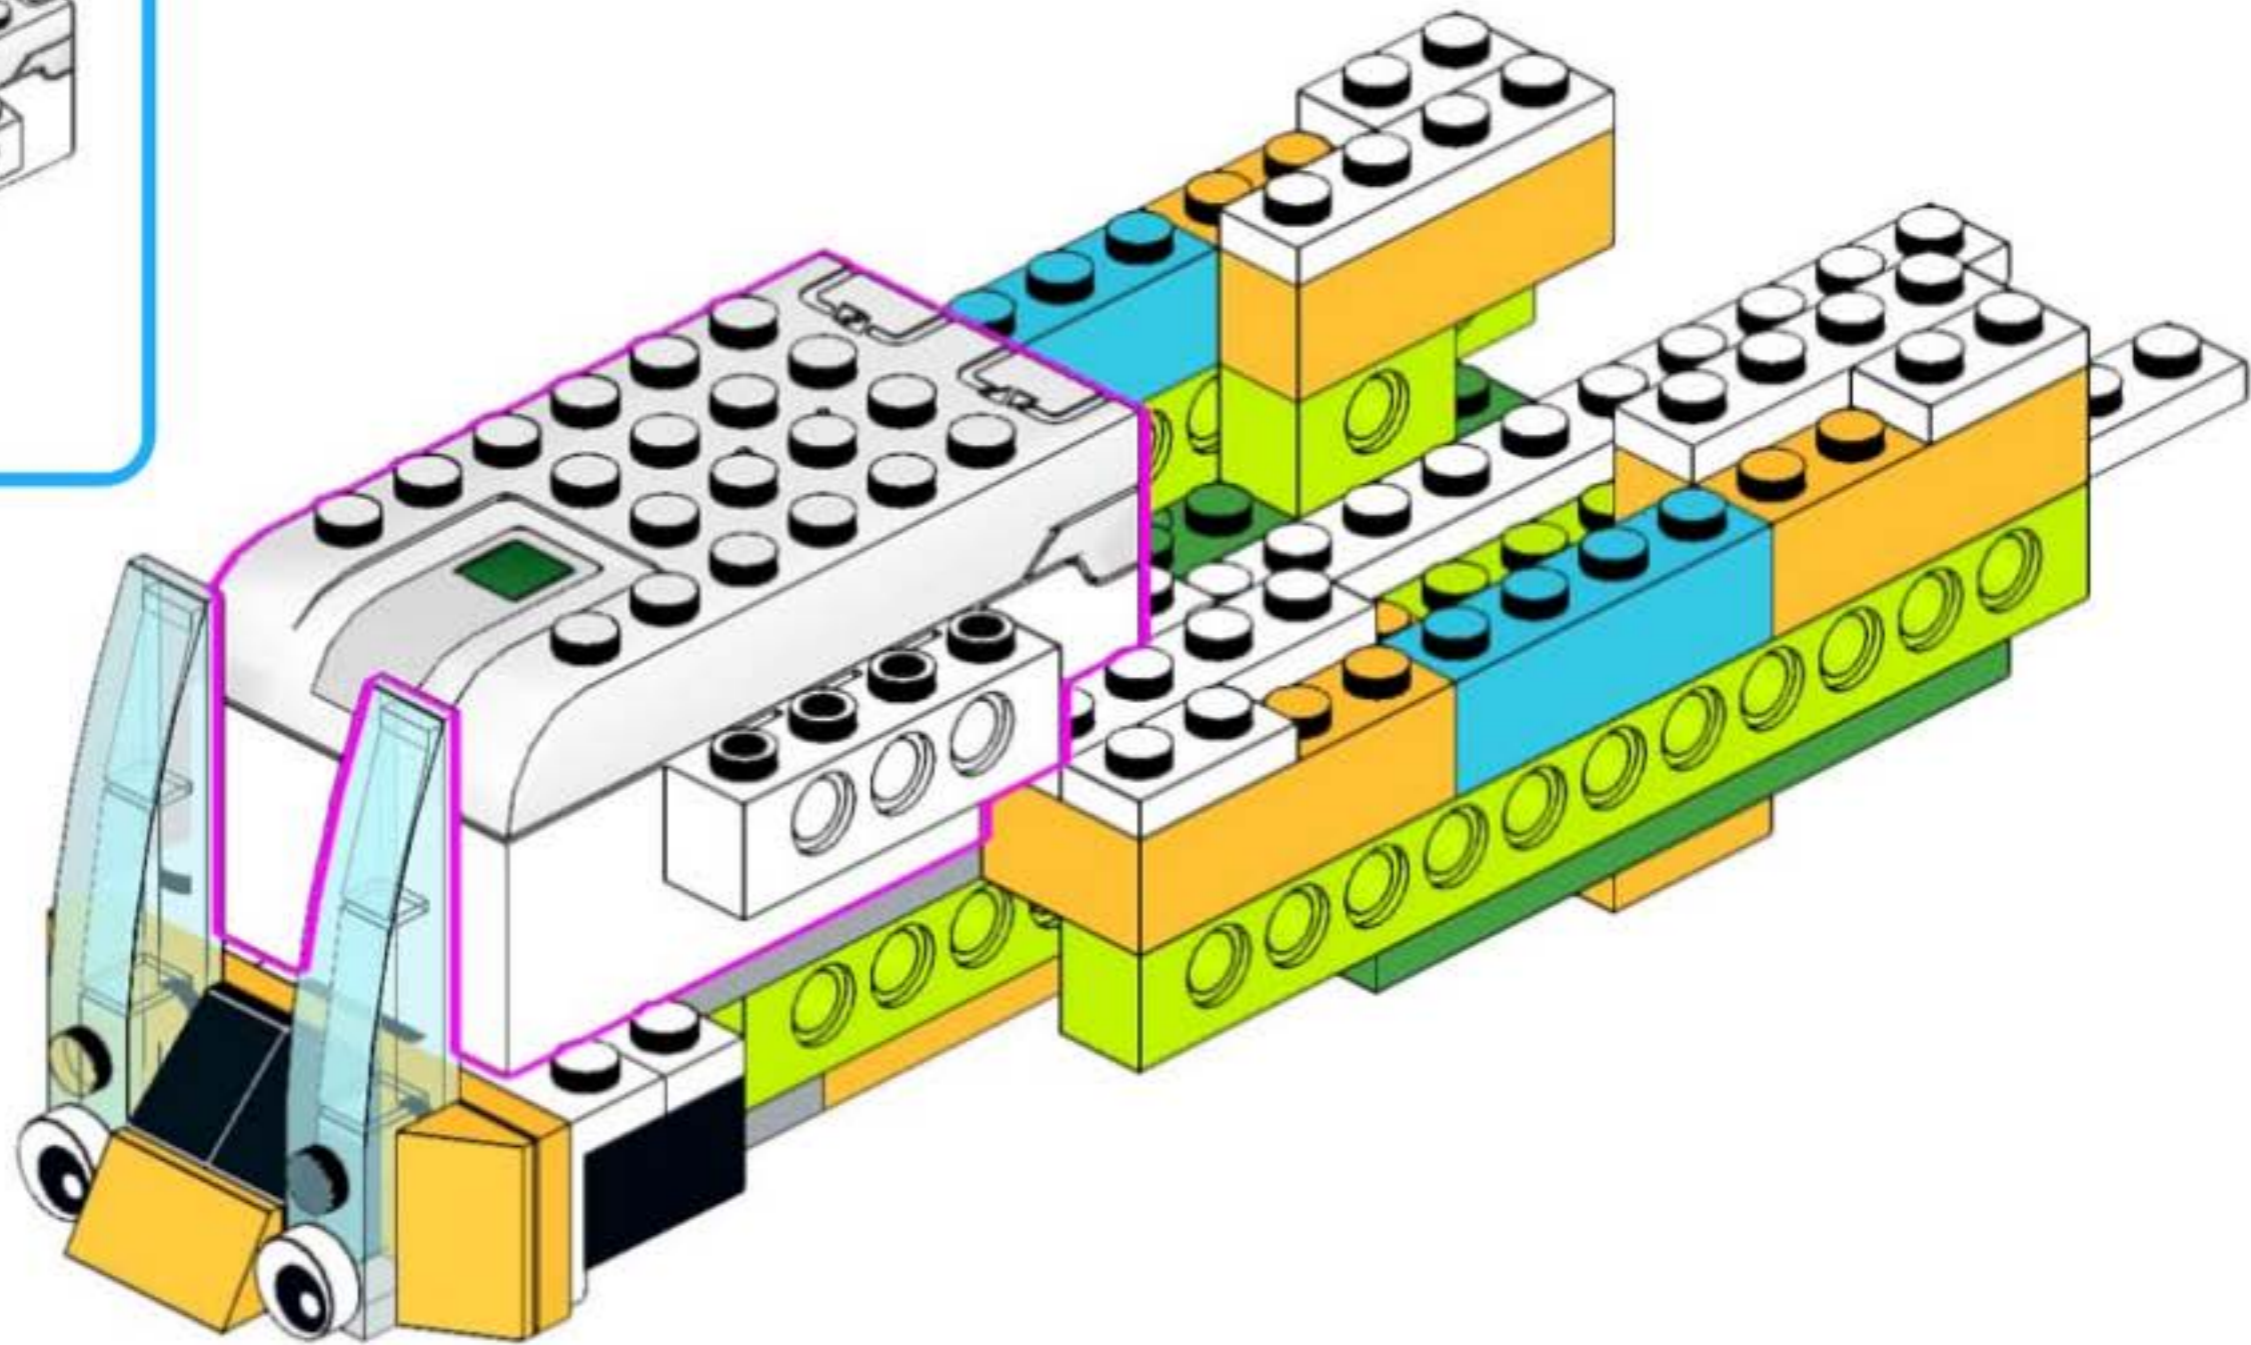

trolleybus robot
unofficial building instruction

Trolleybus

for Lego® WeDo 2.0
45300

2x

1x

1x 1x

A blue-bordered box containing a parts list. On the left is a yellow pin with a '1x' label below it. On the right is a grey Technic axle with a '1x' label below it.