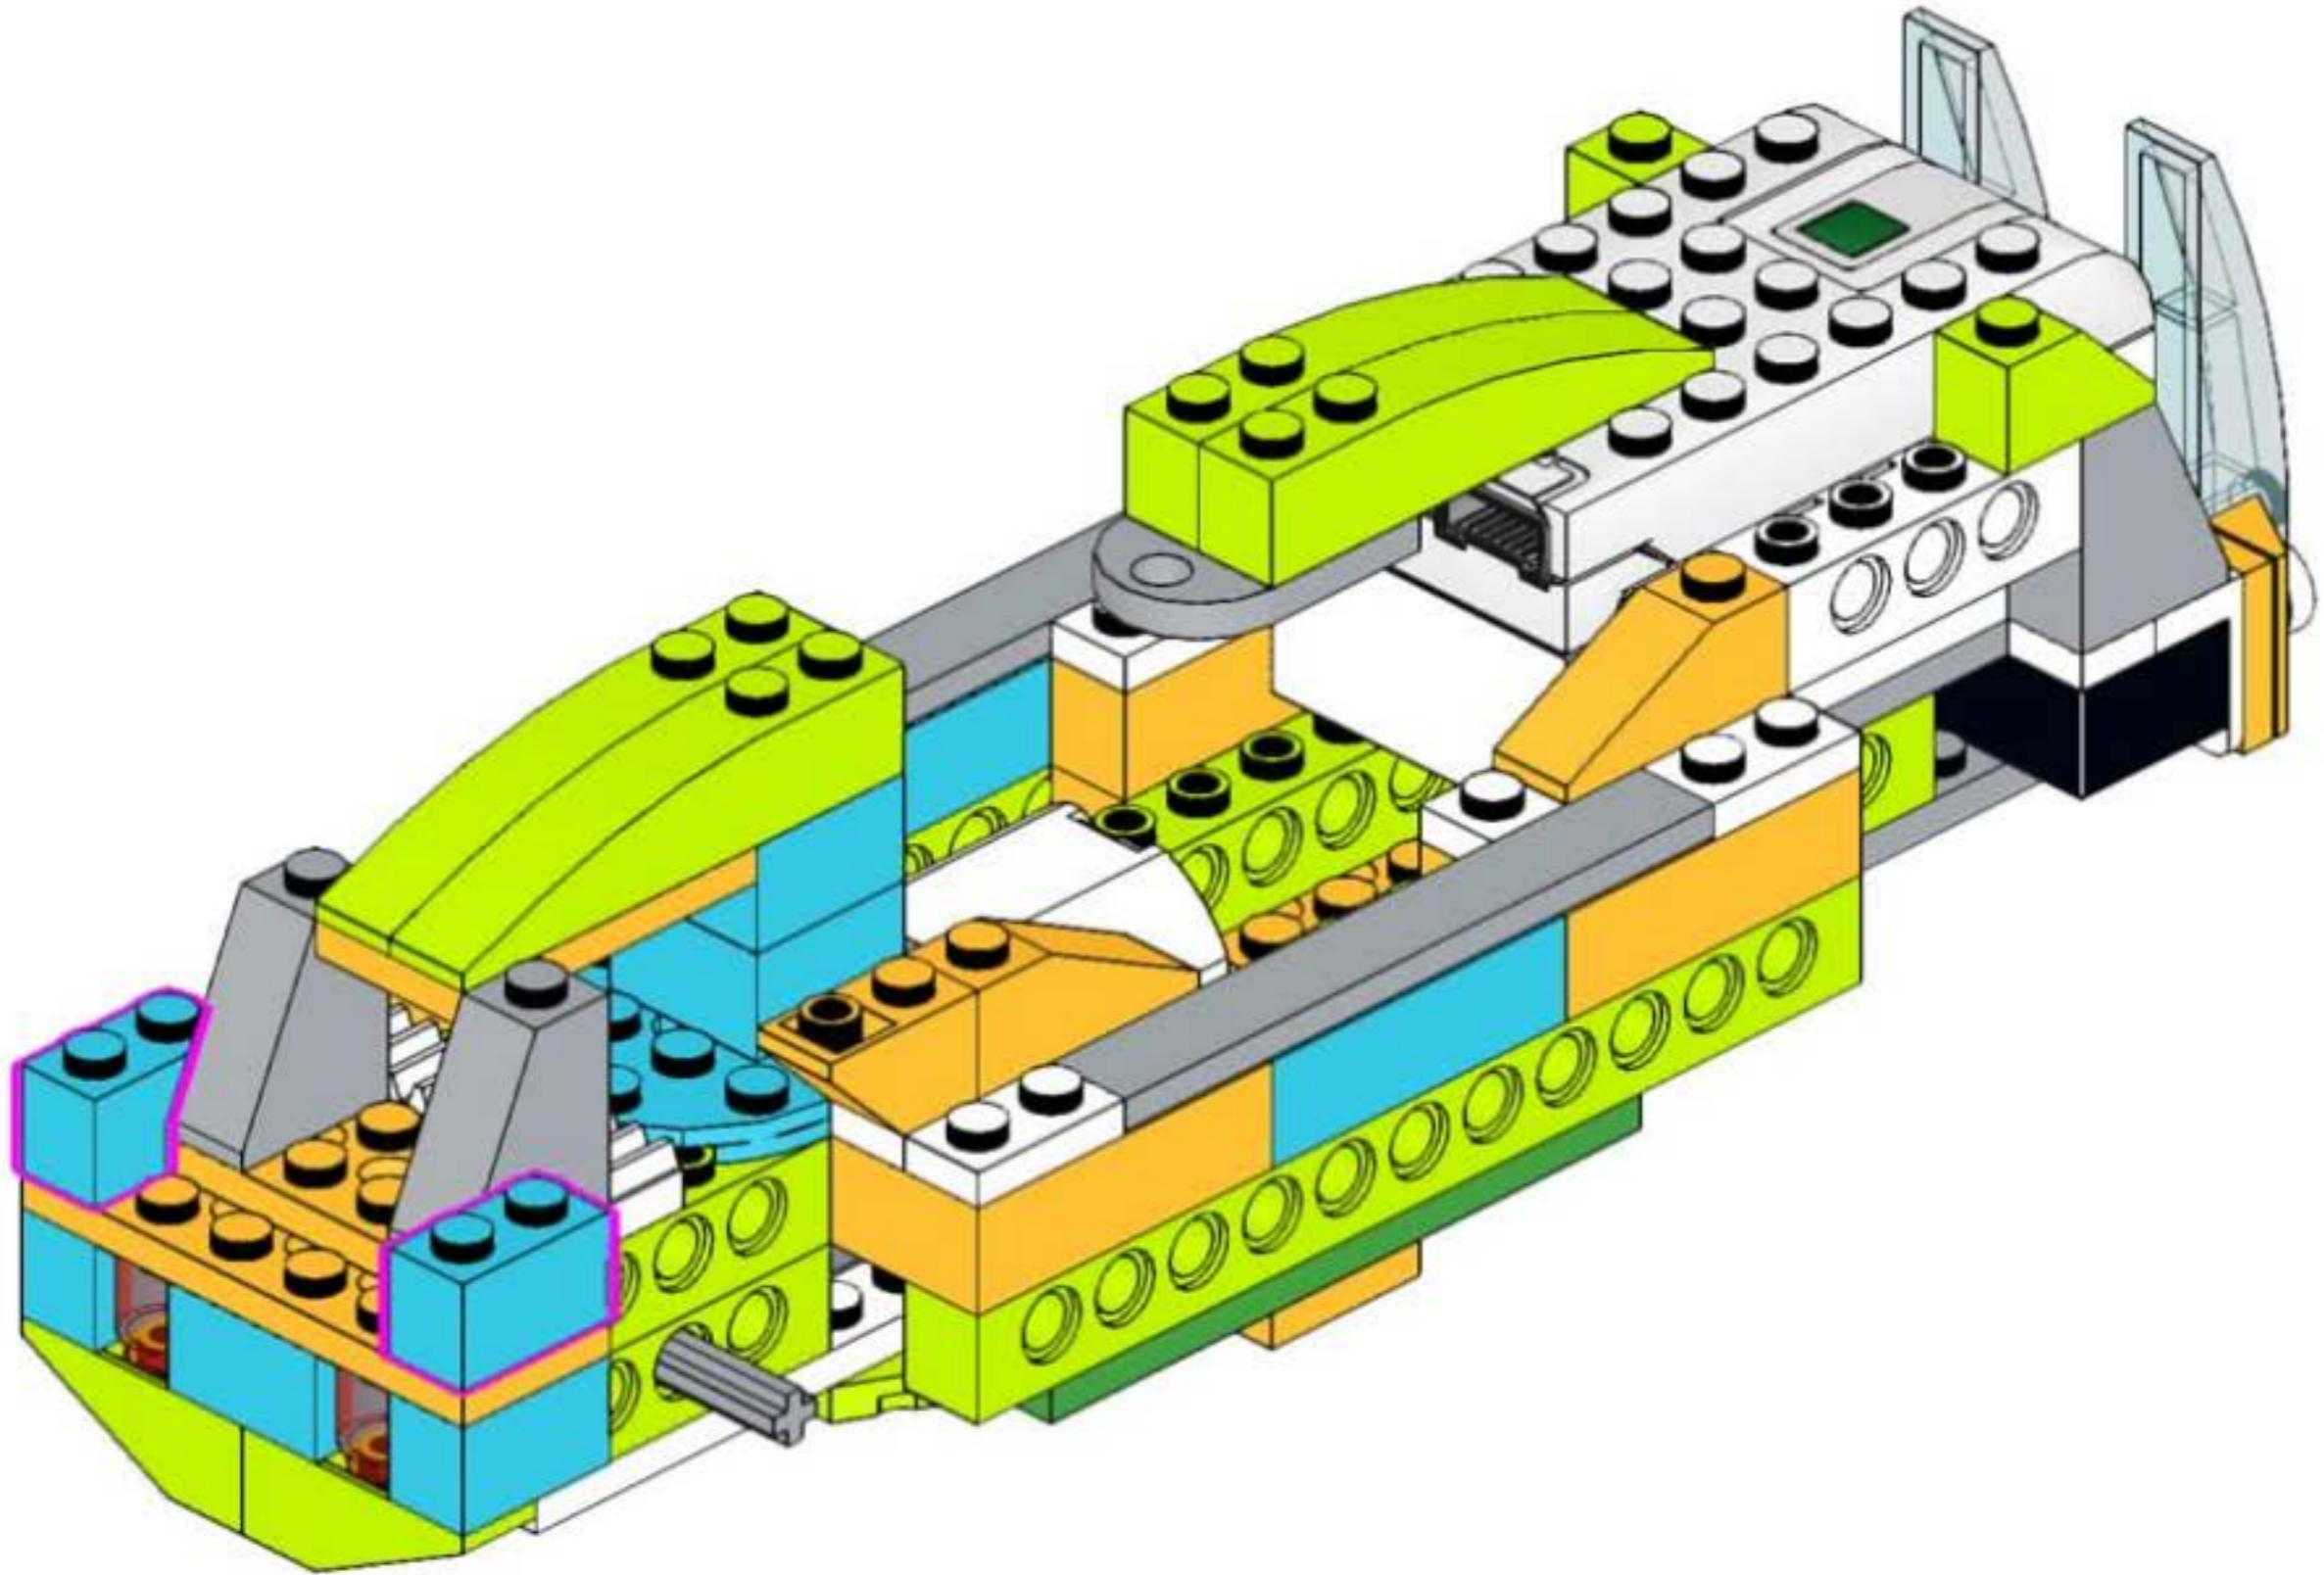

trolleybus robot
unofficial building instruction

Trolleybus

for Lego® WeDo 2.0
45300

2x

1x

1x 1x

A blue-bordered box containing a parts list. On the left is a yellow pin with a '1x' label below it. On the right is a grey Technic axle with a '1x' label below it.