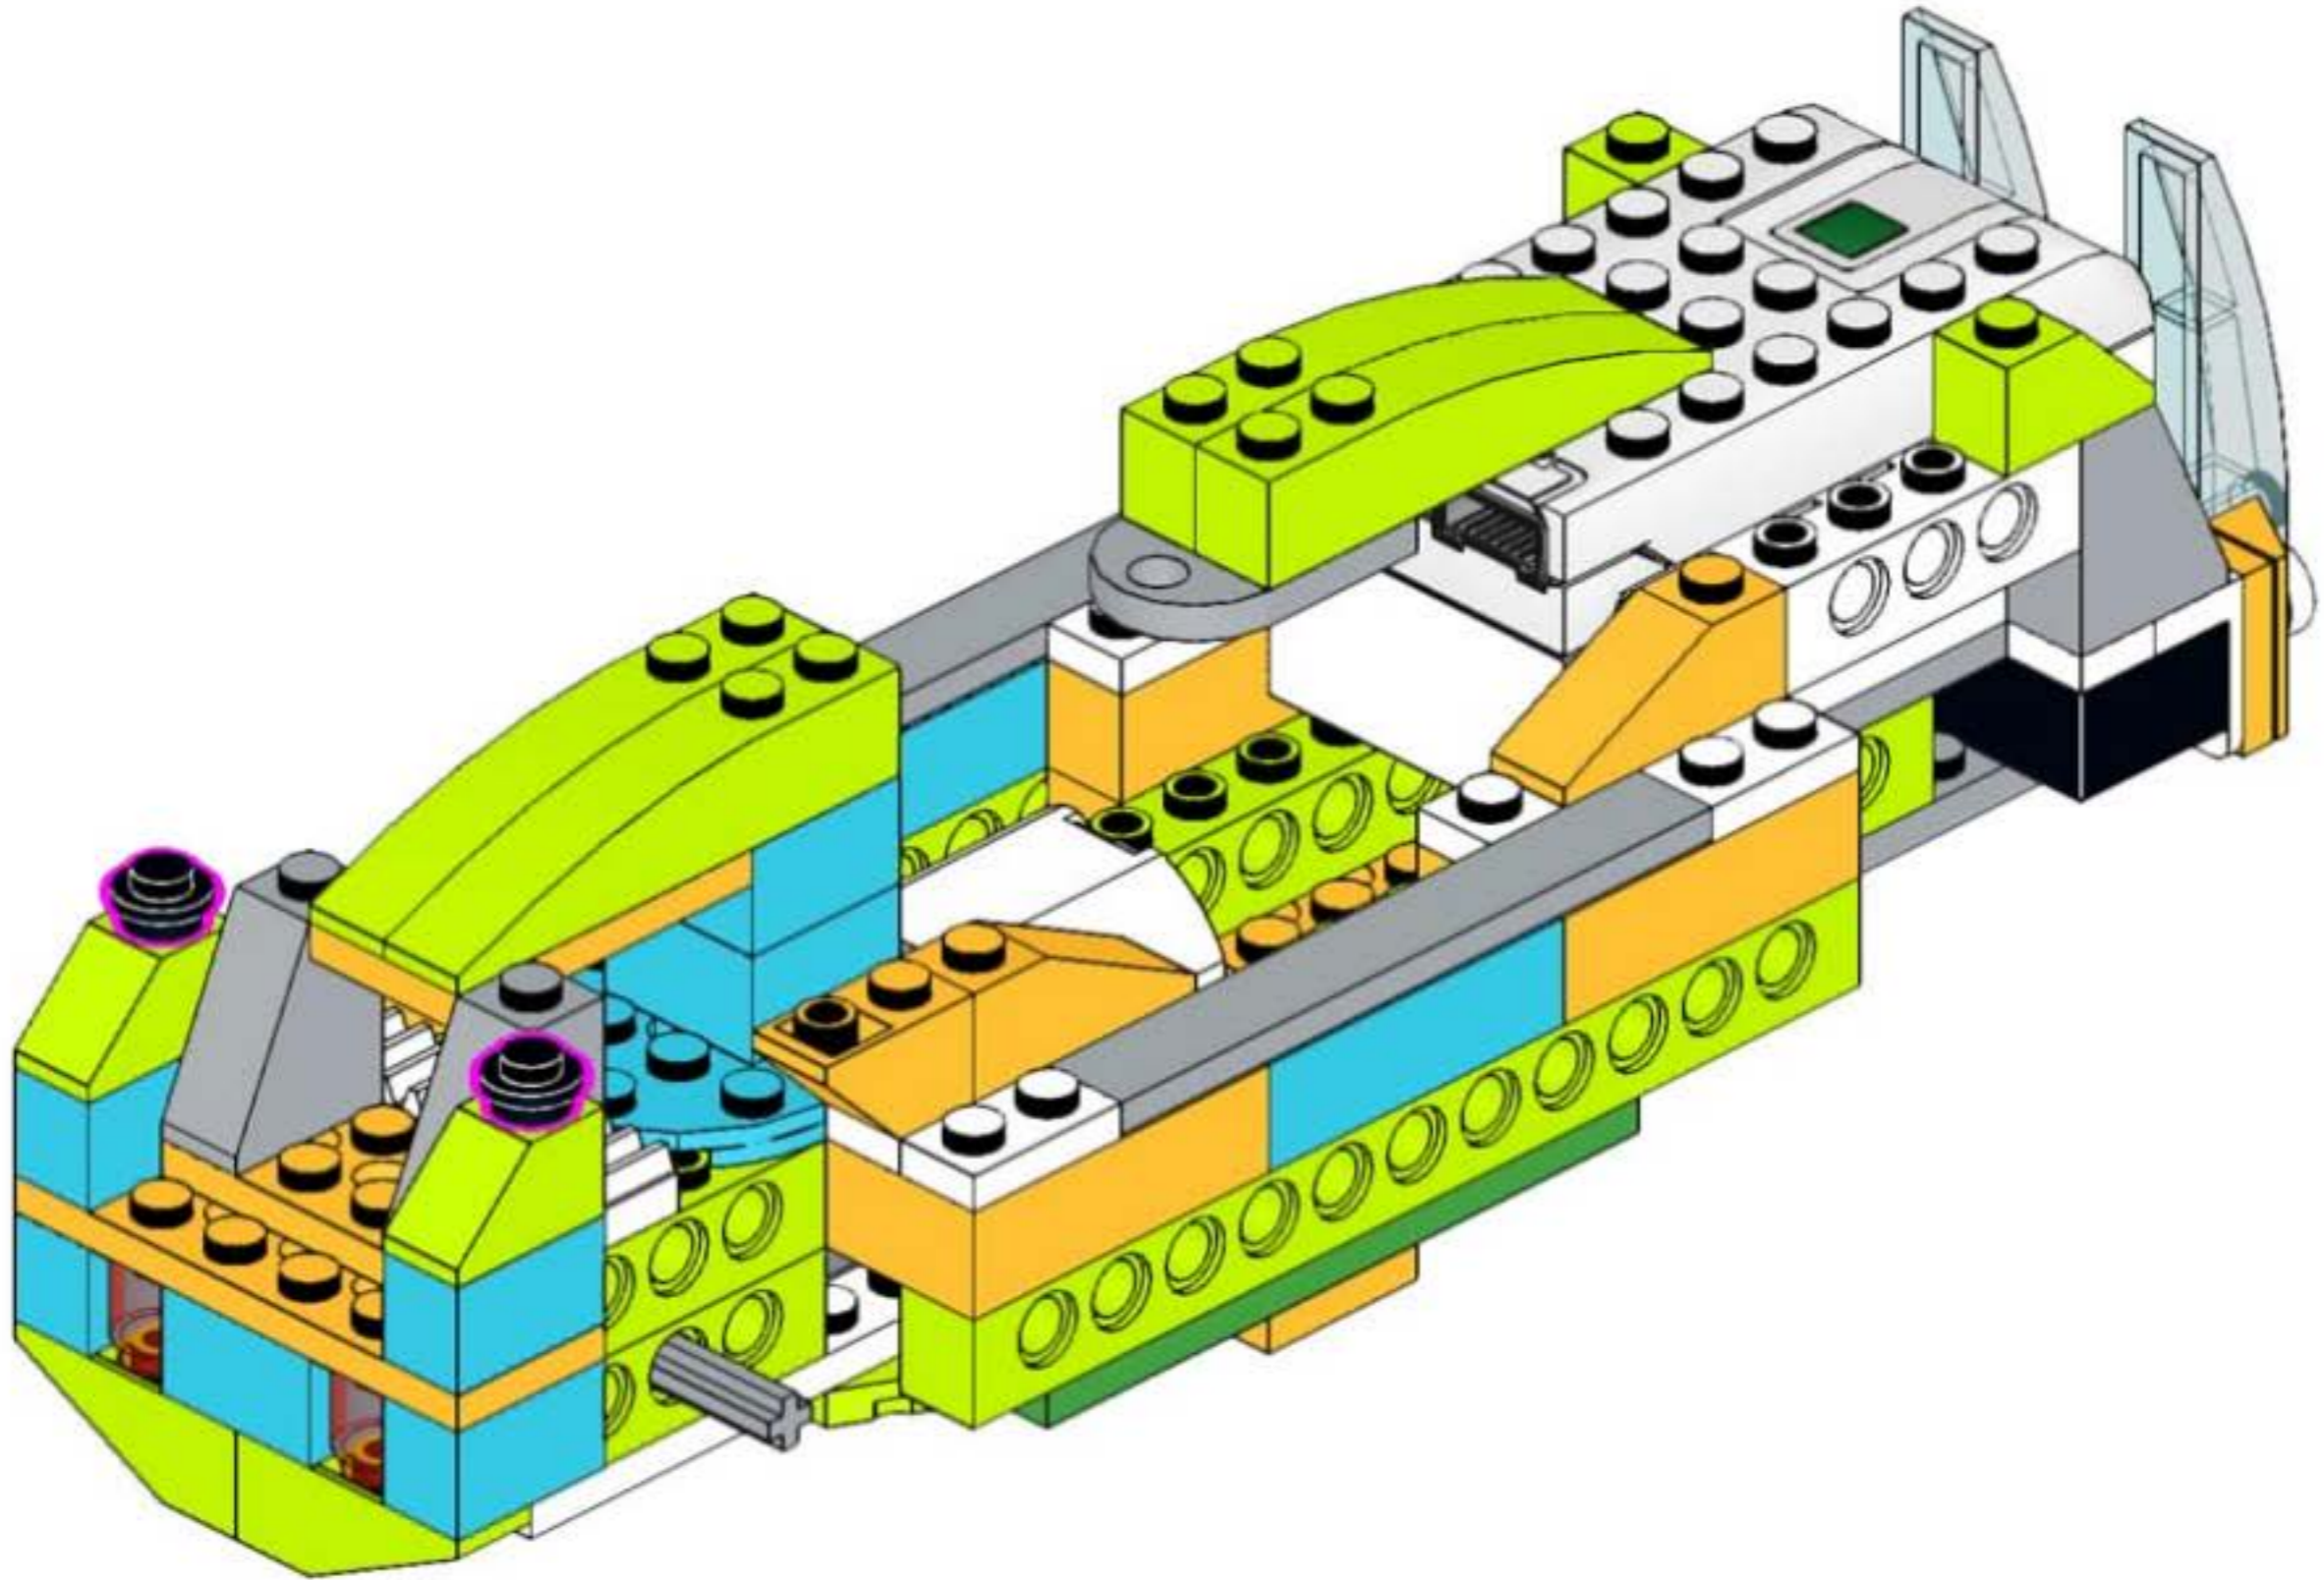

trolleybus robot
unofficial building instruction

Trolleybus

for Lego® WeDo 2.0
45300

2x

1x

1x 1x

A blue-bordered box containing a parts list. On the left is a yellow pin with a '1x' label below it. On the right is a grey Technic axle with a '1x' label below it.