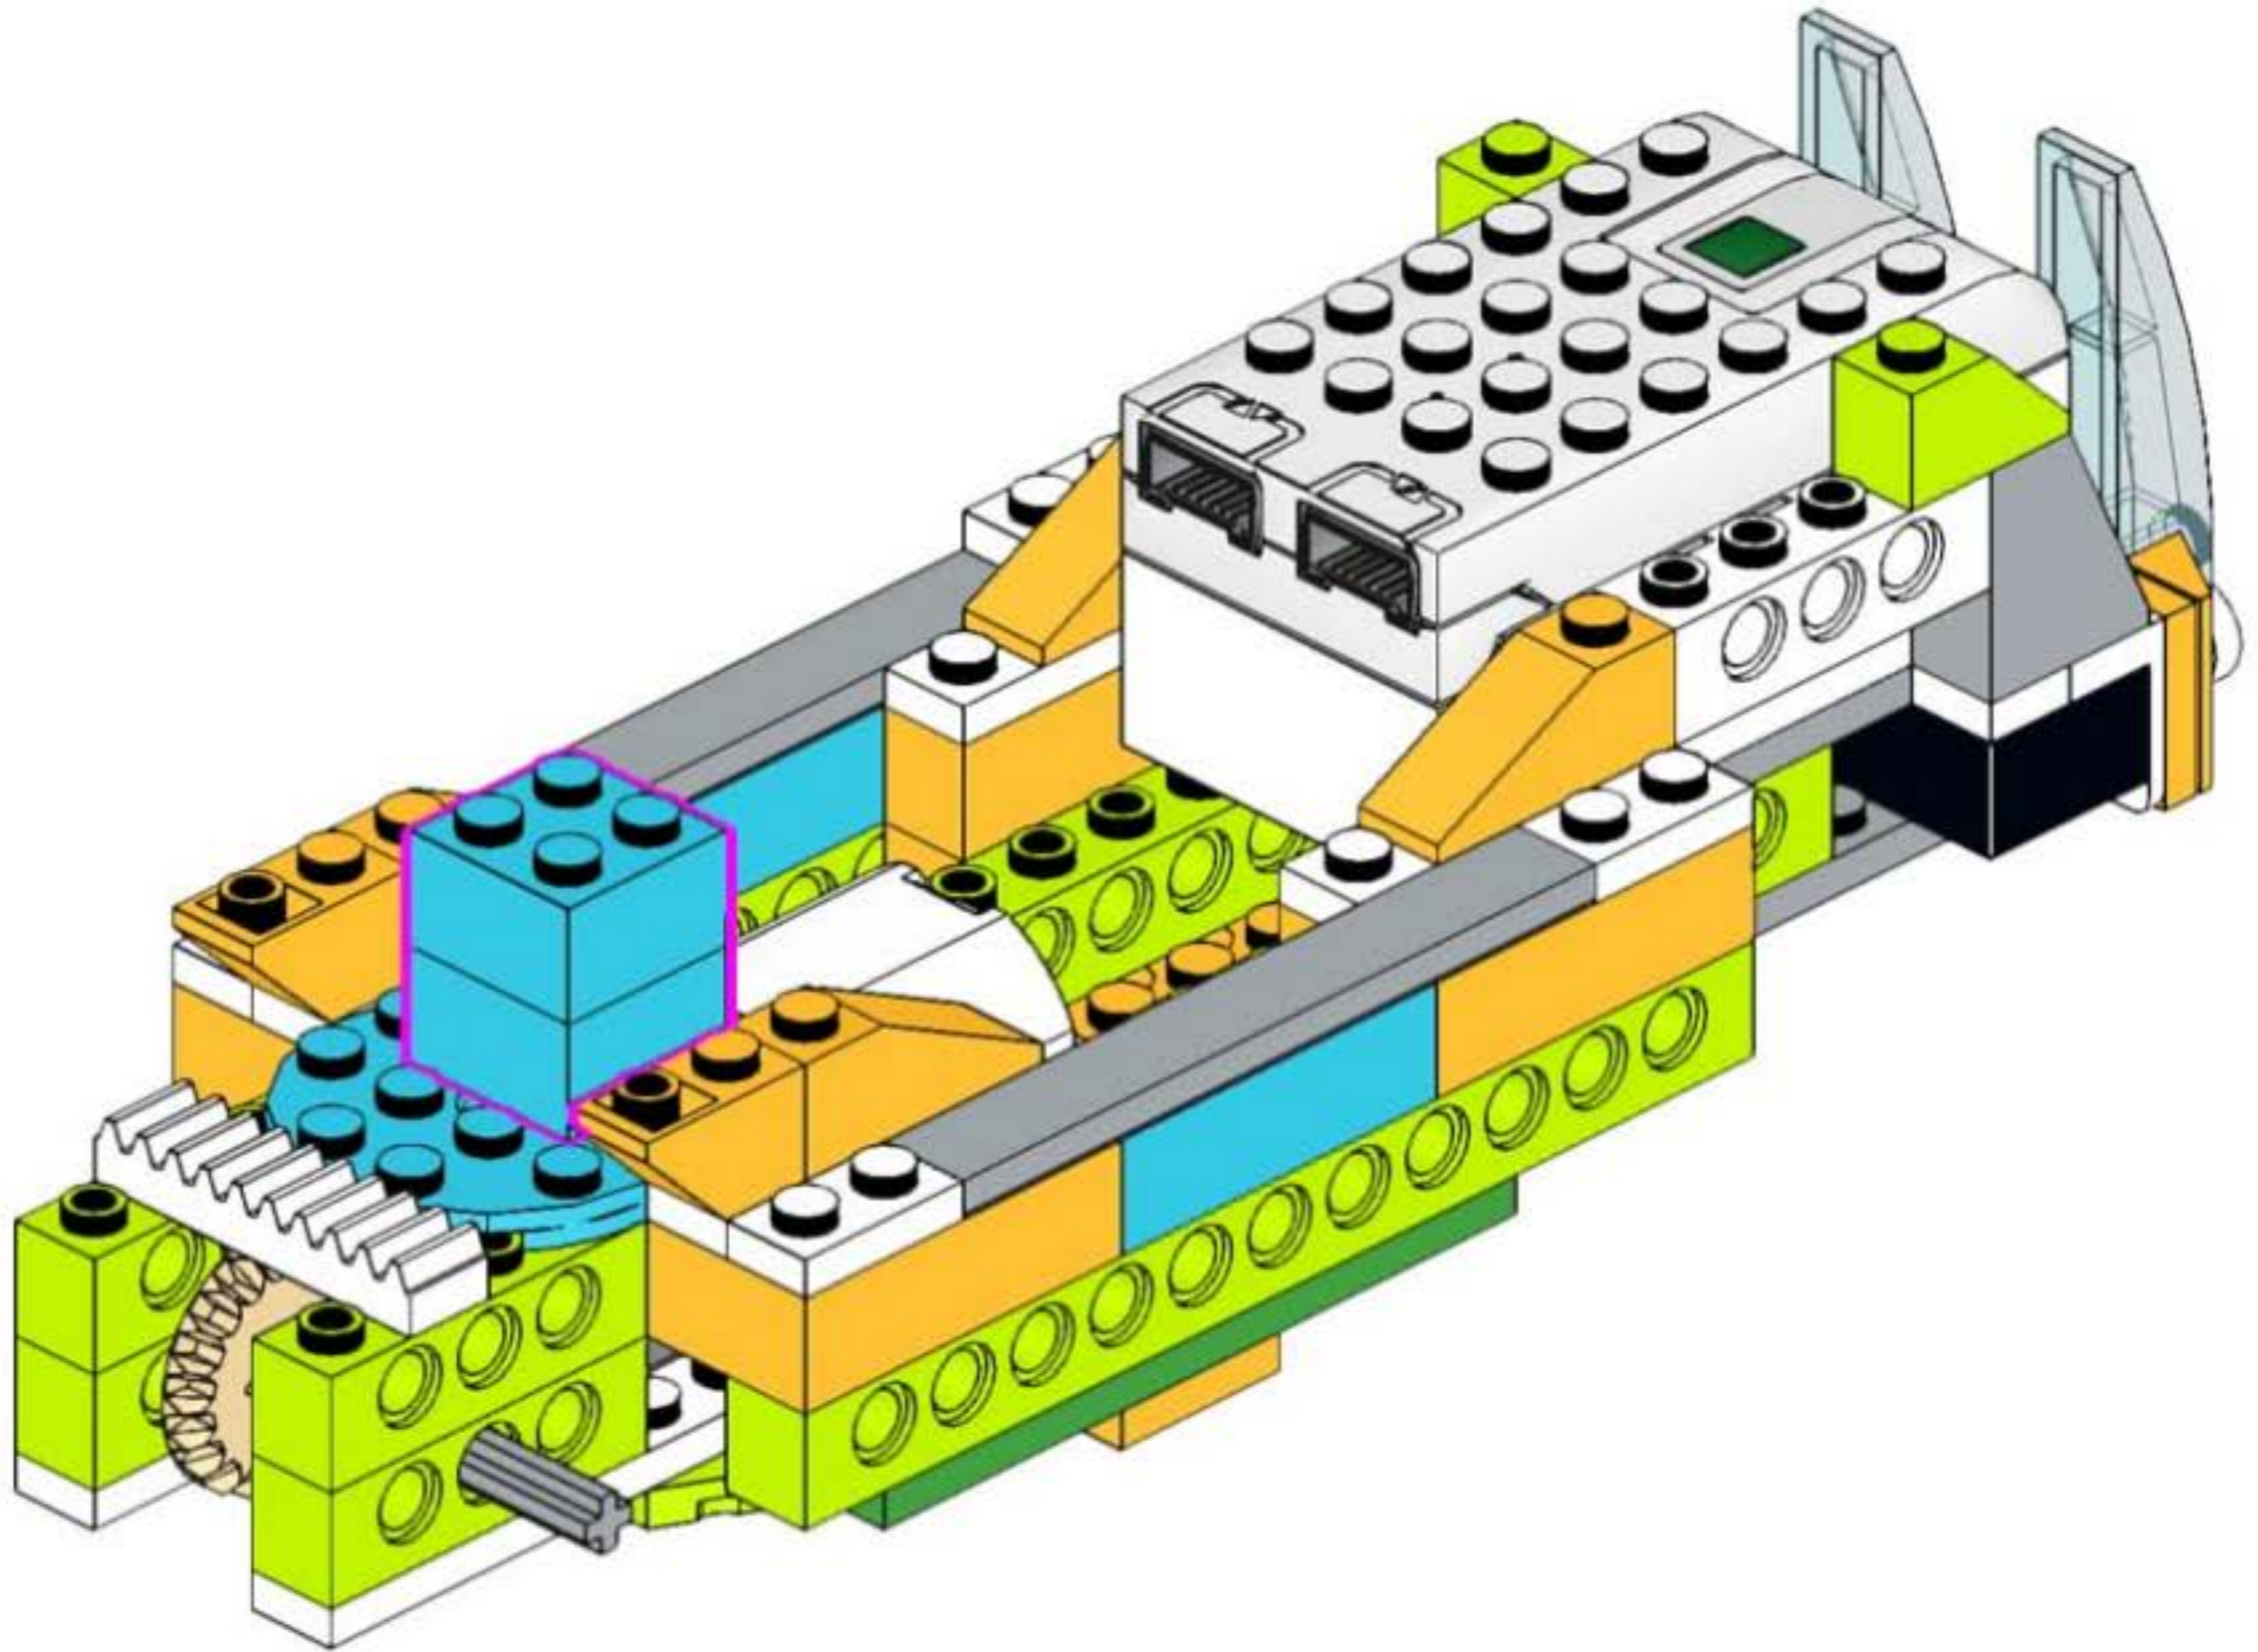

trolleybus robot
unofficial building instruction

Trolleybus

for Lego® WeDo 2.0
45300

2x

1x

1x 1x

A blue-bordered box containing a parts list. On the left is a yellow pin with a '1x' label below it. On the right is a grey Technic axle with a '1x' label below it.