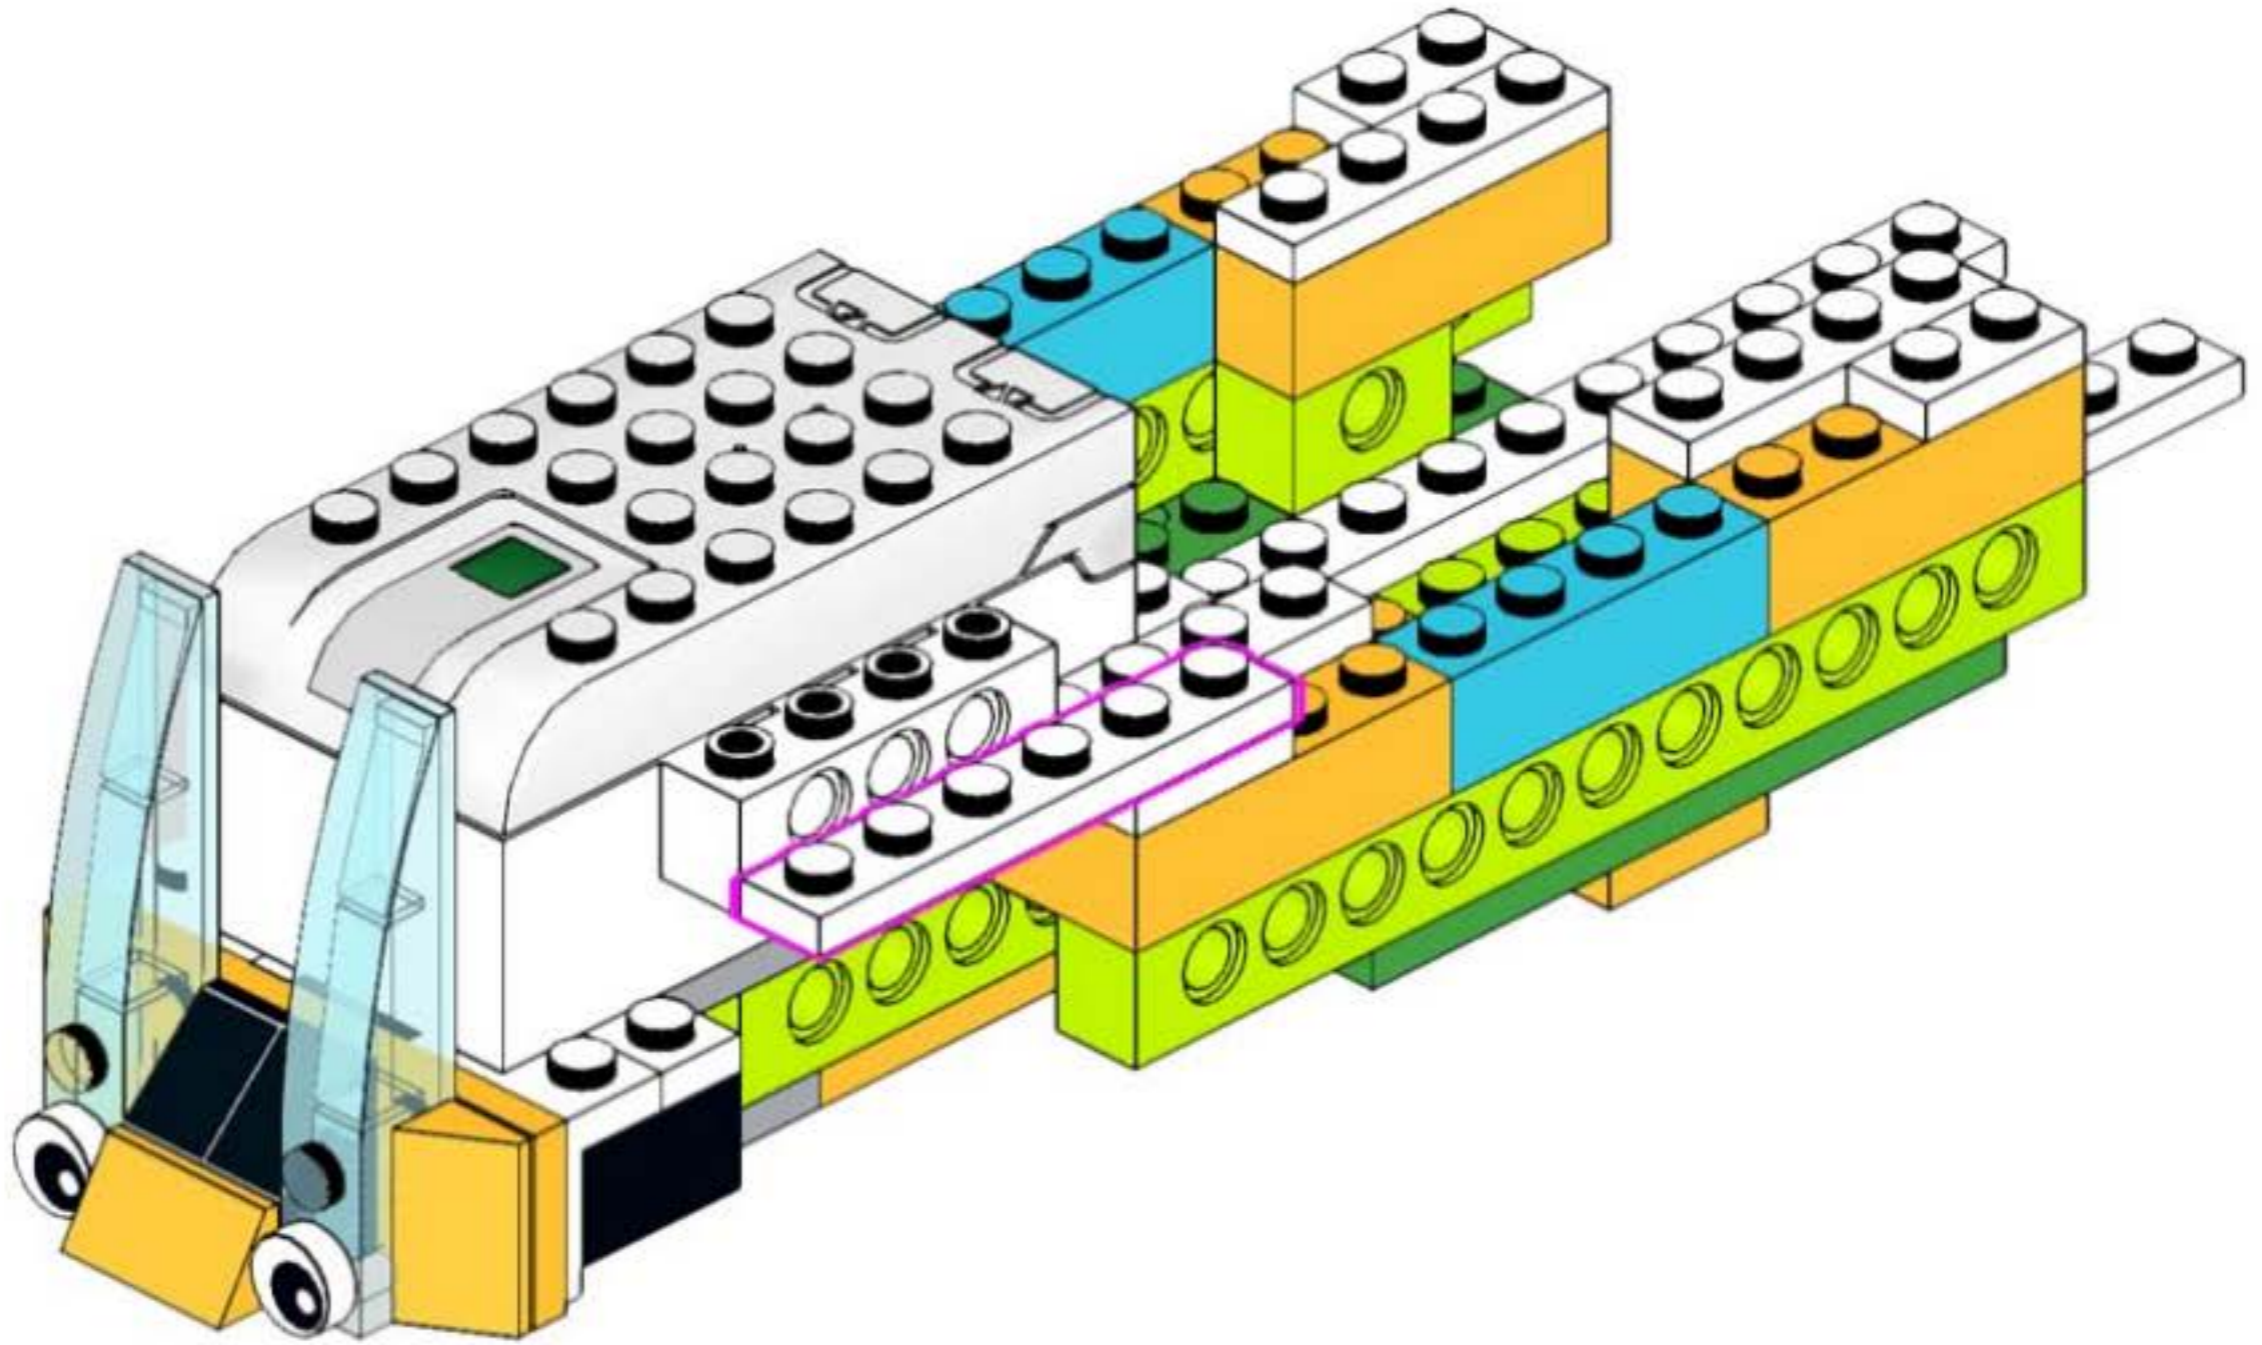

trolleybus robot
unofficial building instruction

Trolleybus

for Lego® WeDo 2.0
45300

2x

1x

1x 1x

A blue-bordered box containing a parts list. On the left is a yellow pin with a '1x' label below it. On the right is a grey Technic axle with a '1x' label below it.