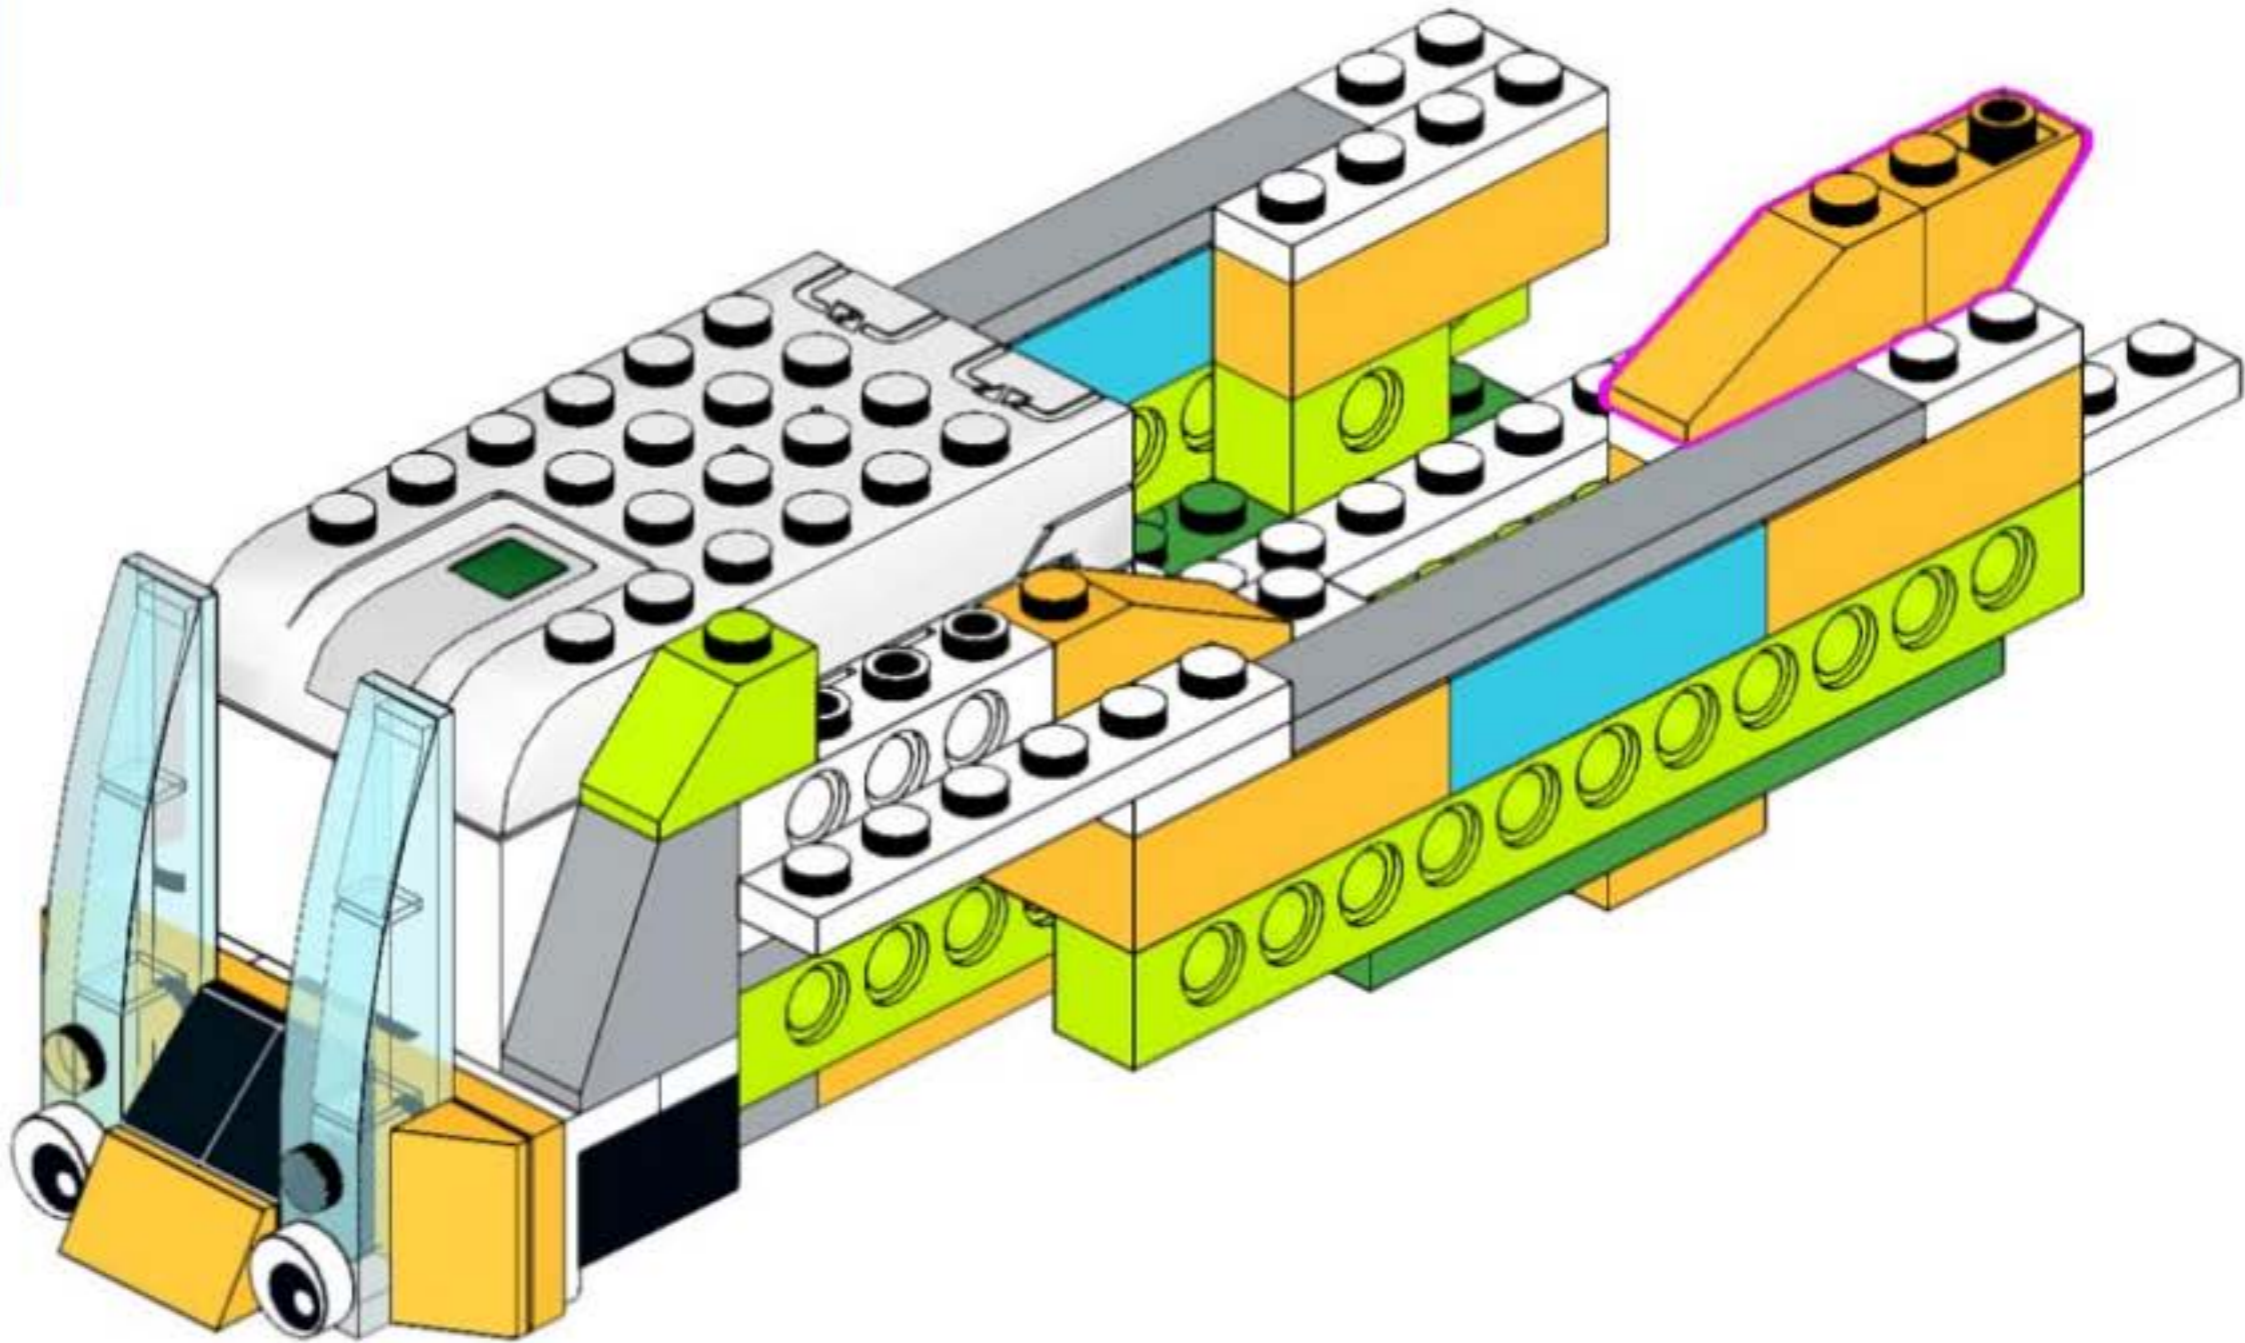

trolleybus robot
unofficial building instruction

Trolleybus

for Lego® WeDo 2.0
45300

2x

1x

1x 1x

A blue-bordered box containing a parts list. On the left is a yellow pin with a '1x' label below it. On the right is a grey Technic axle with a '1x' label below it.