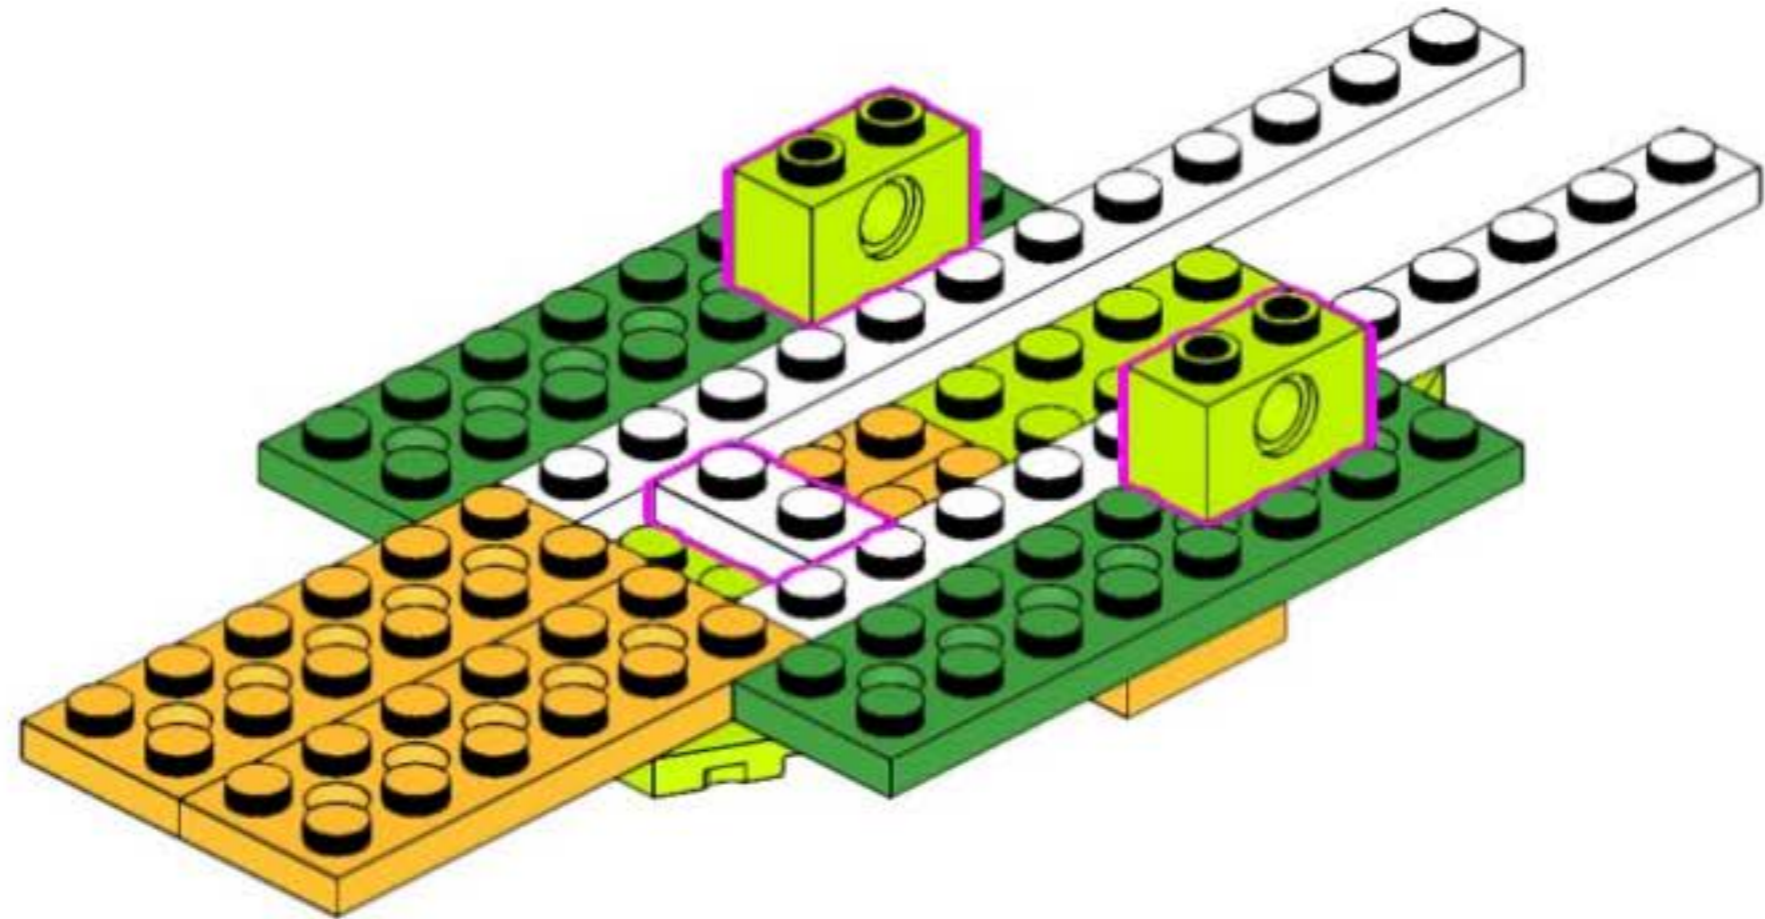

trolleybus robot
unofficial building instruction

Trolleybus

for Lego® WeDo 2.0
45300

2x

1x

1x 1x

A blue-bordered box containing a parts list. On the left is a yellow pin with a '1x' label below it. On the right is a grey Technic axle with a '1x' label below it.