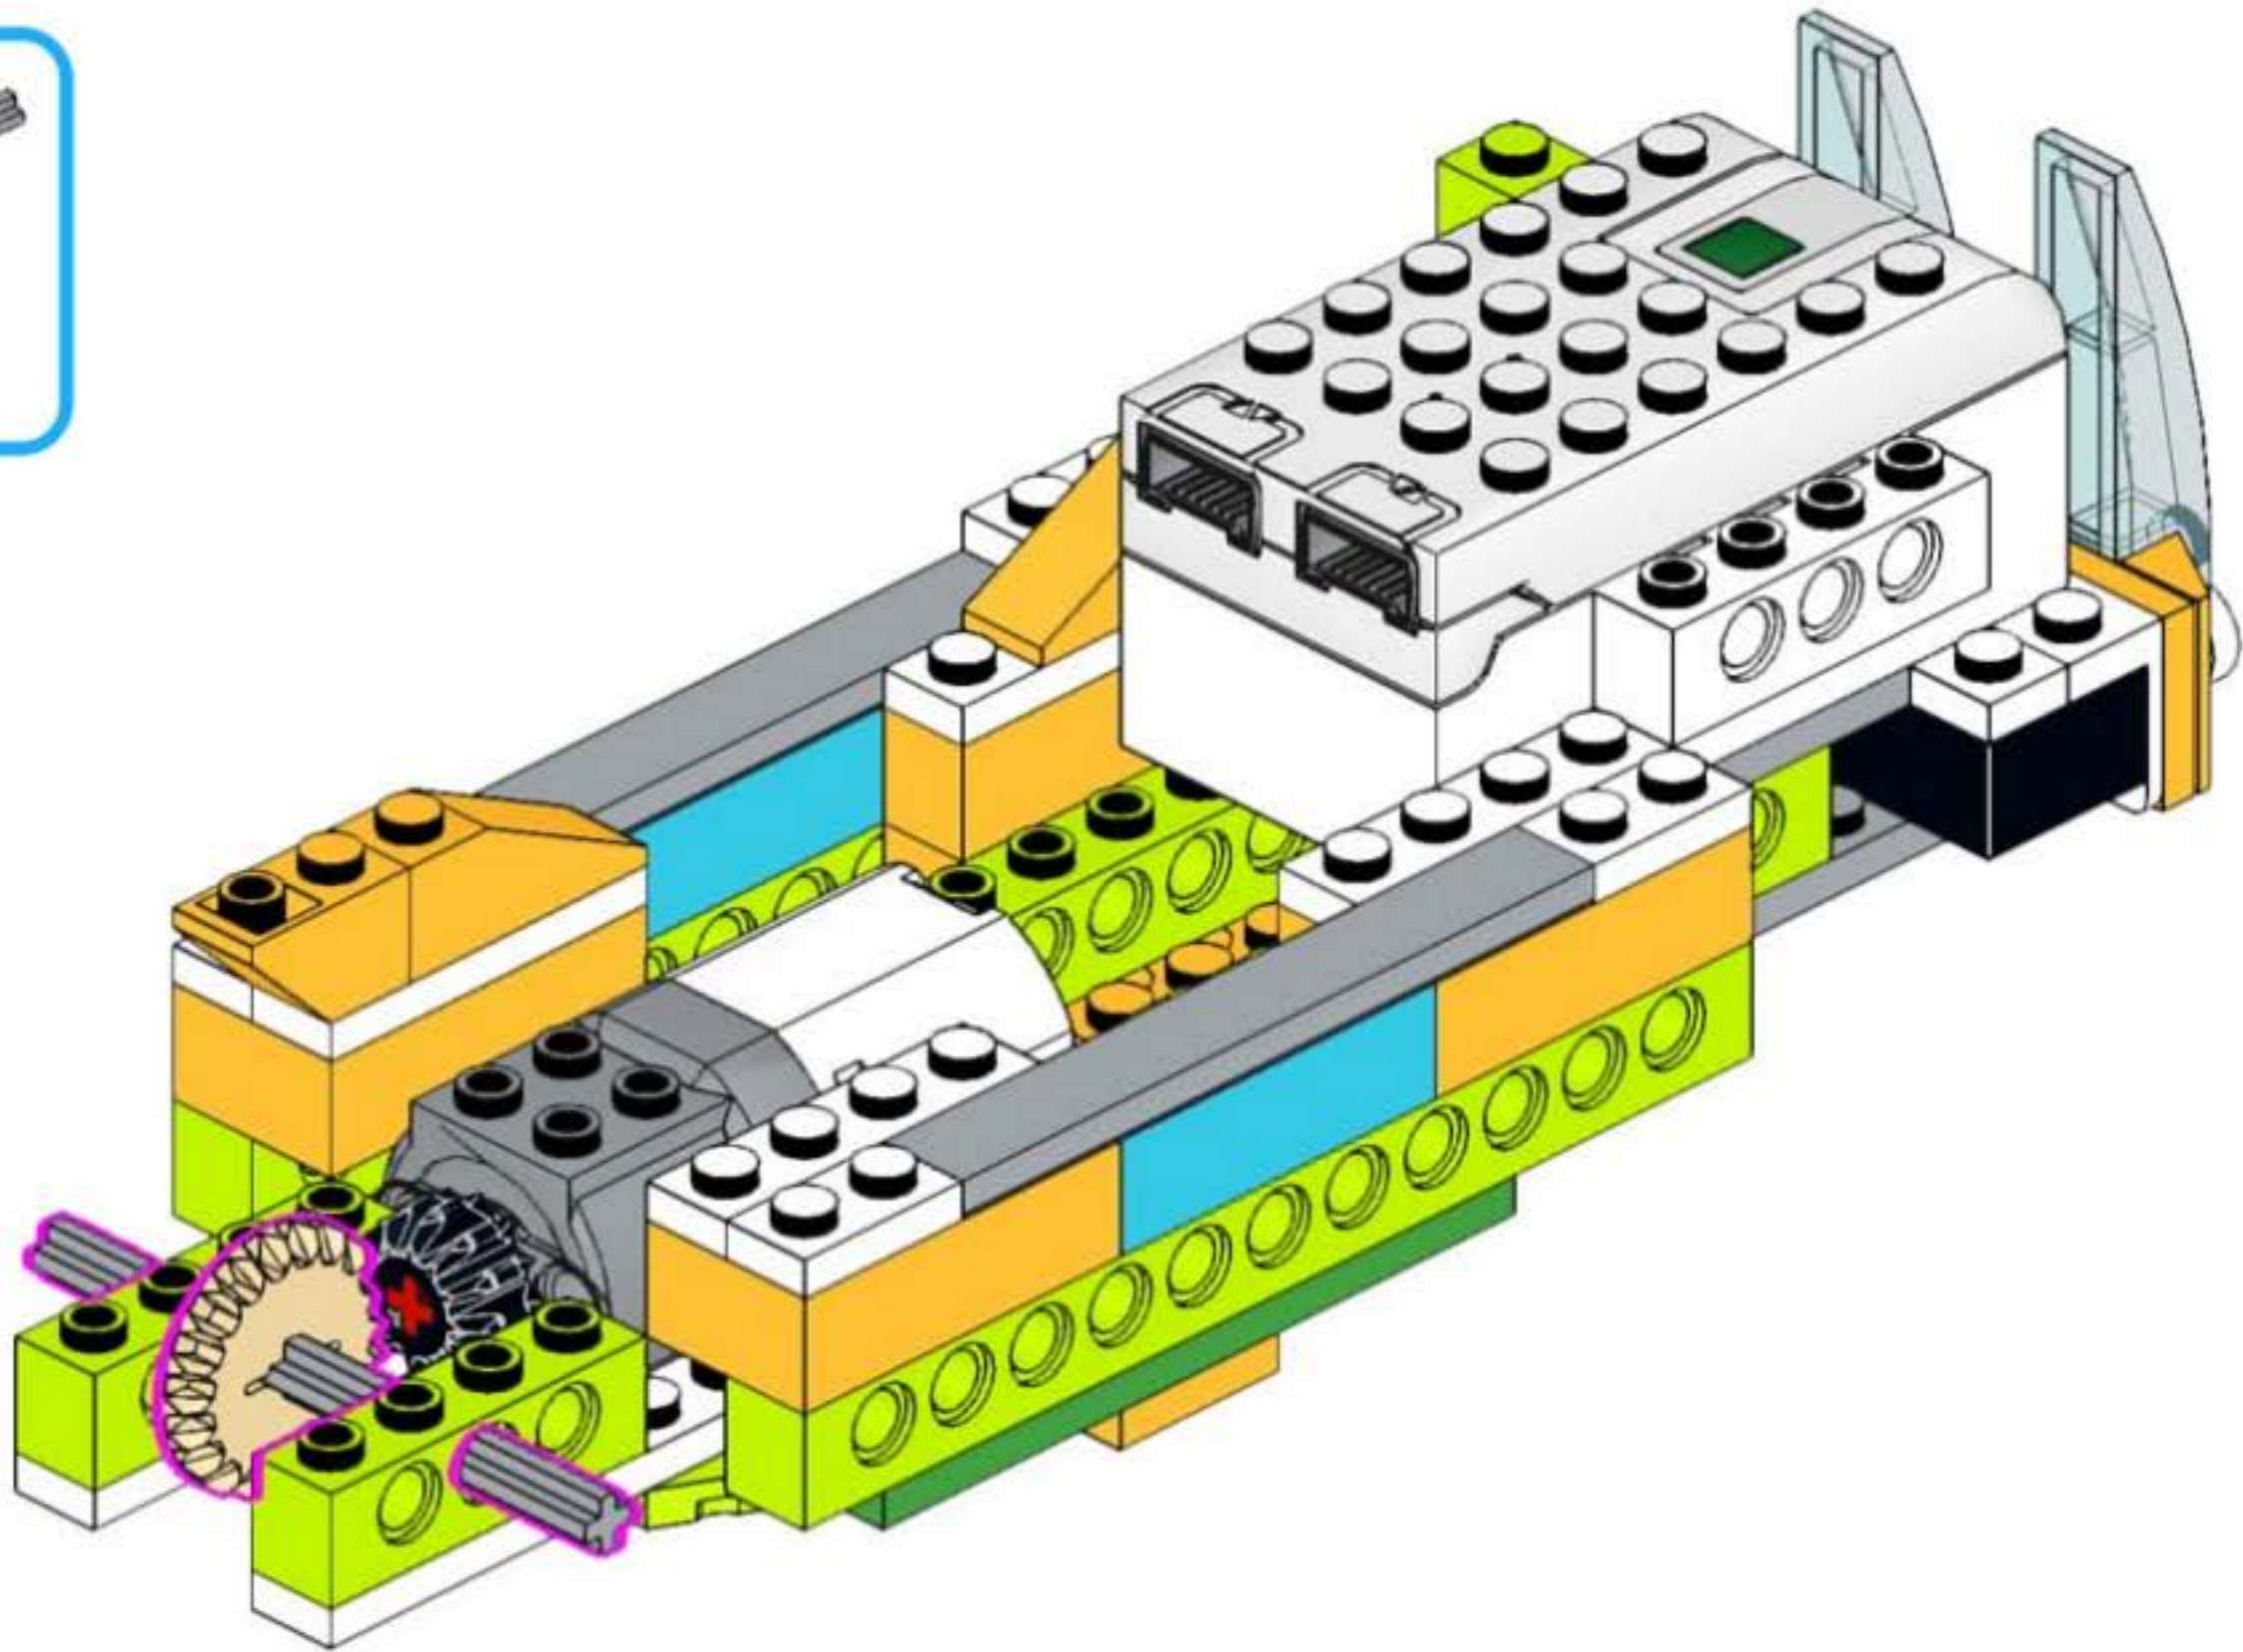

trolleybus robot
unofficial building instruction

Trolleybus

for Lego® WeDo 2.0
45300

2x

1x

1x 1x

A blue-bordered box containing a parts list. On the left is a yellow pin with a '1x' label below it. On the right is a grey Technic axle with a '1x' label below it.