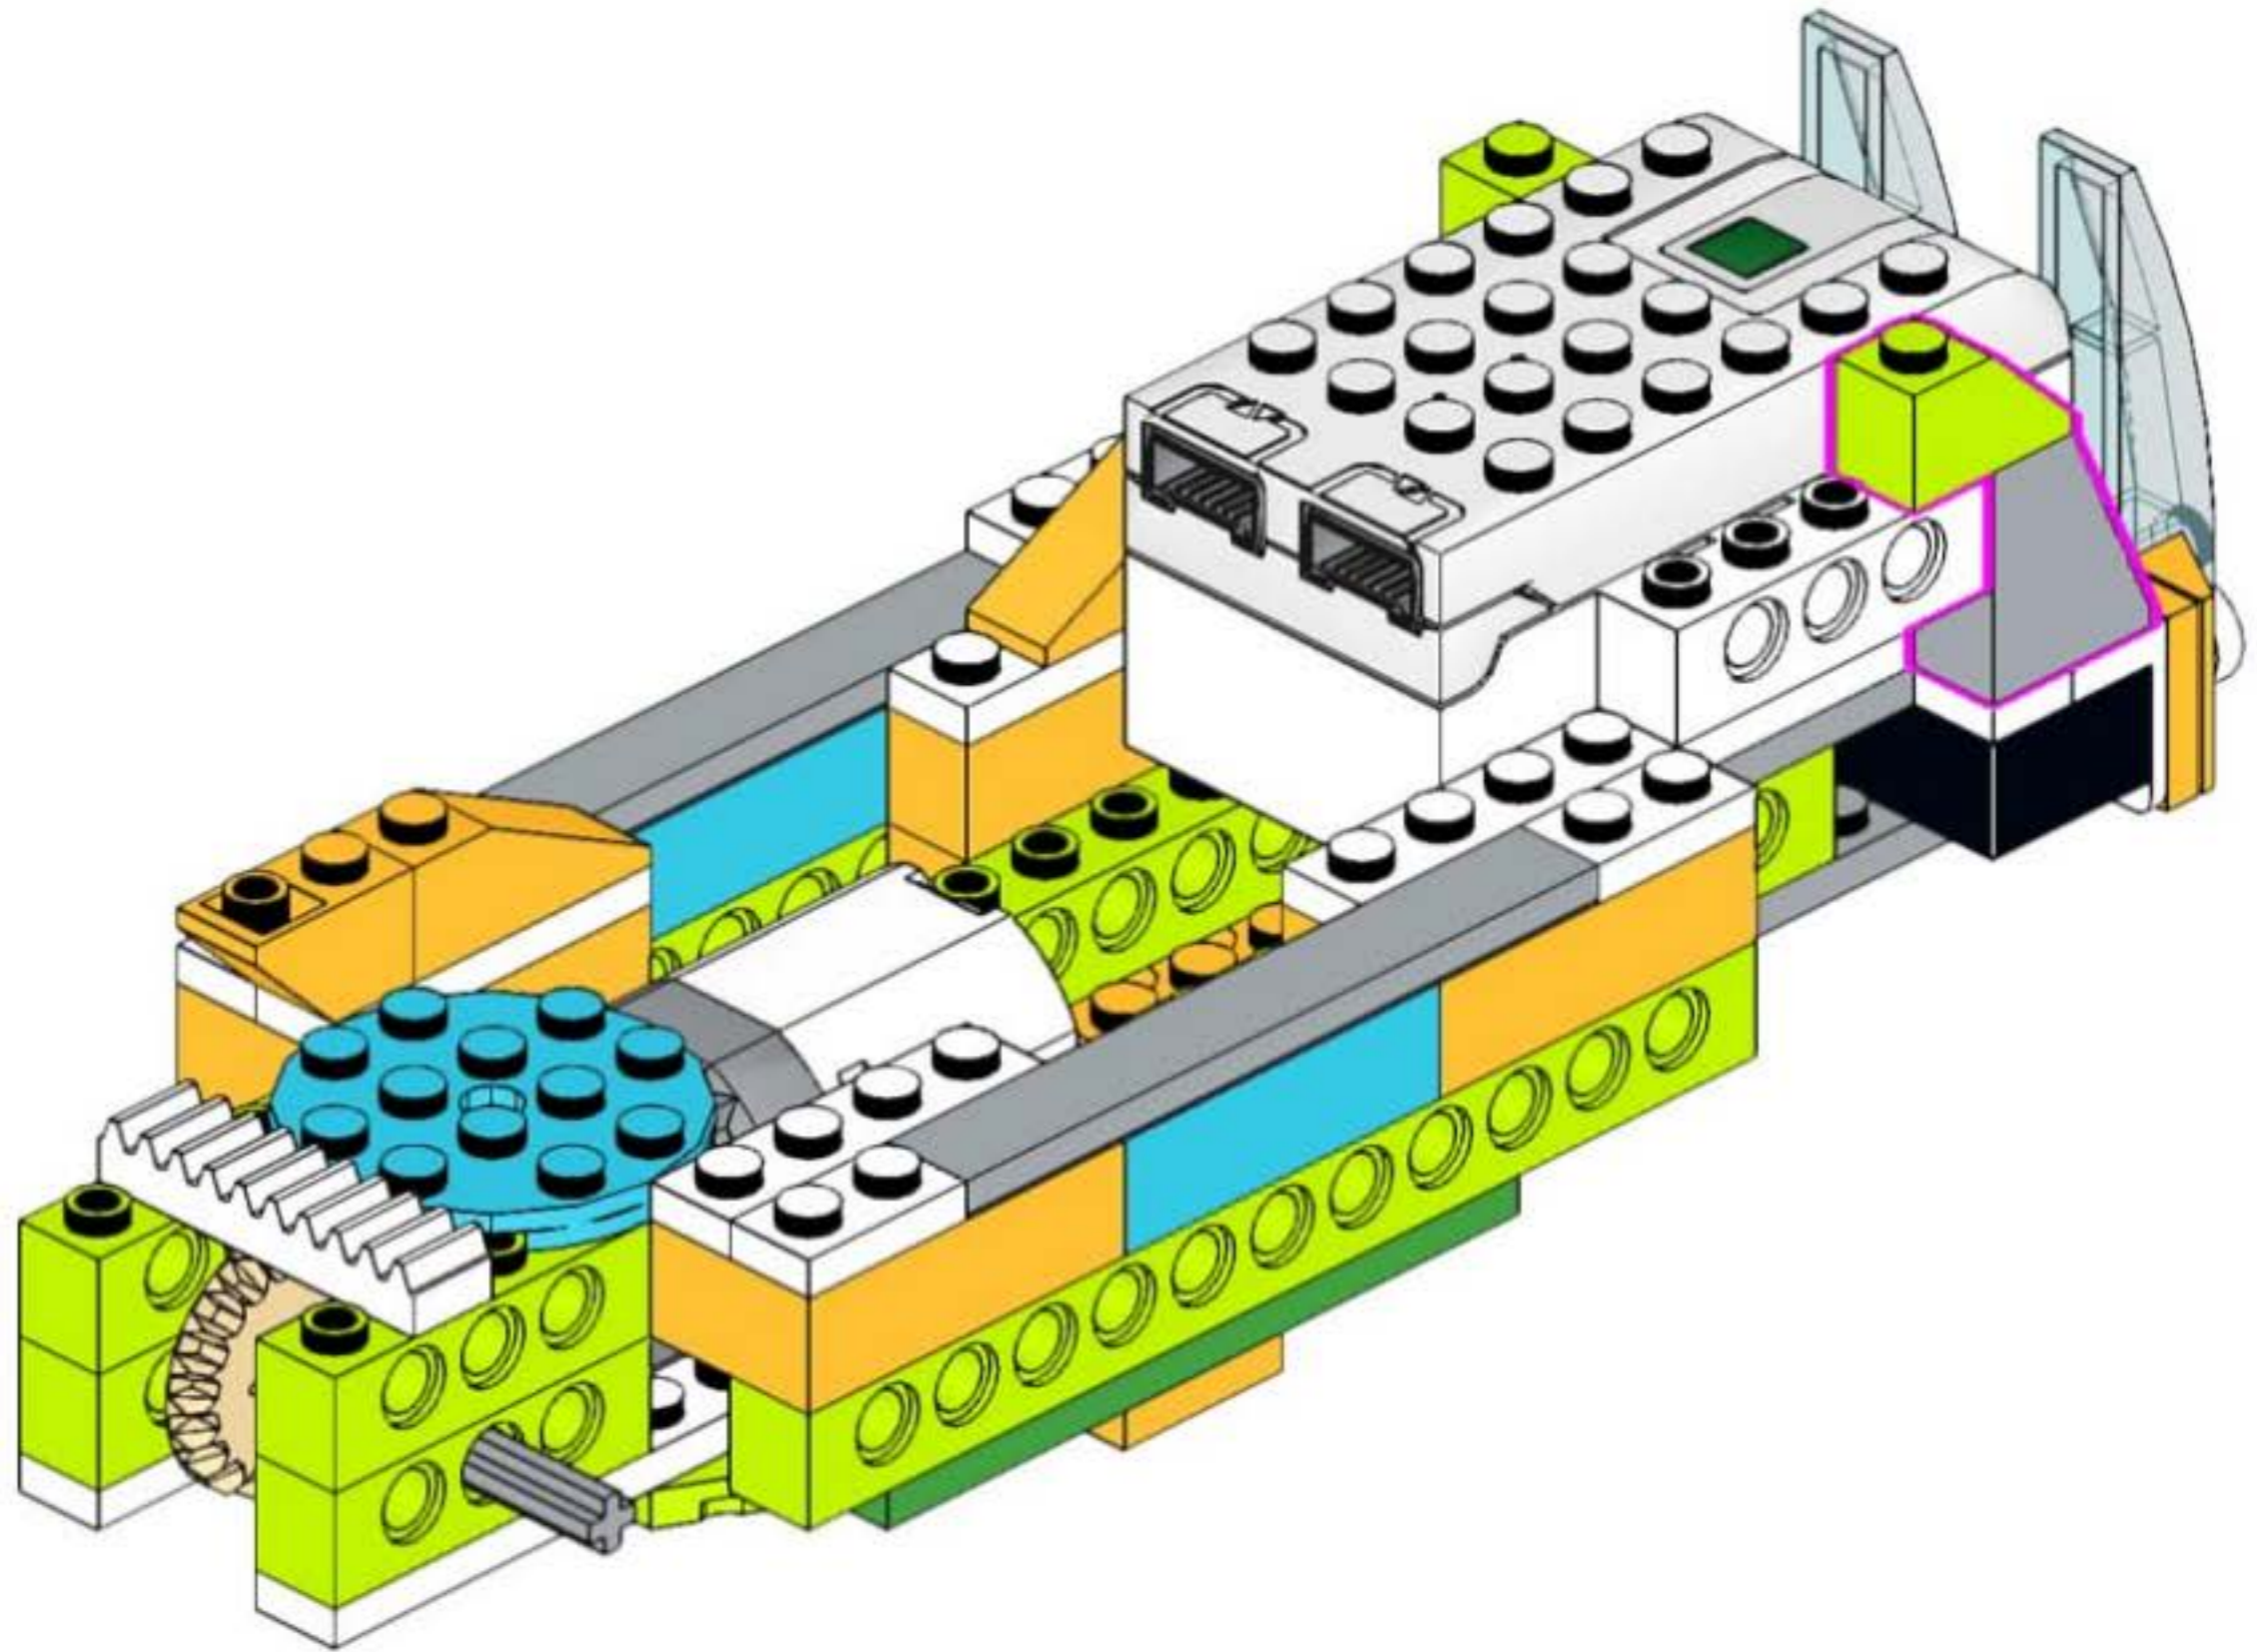

trolleybus robot
unofficial building instruction

Trolleybus

for Lego® WeDo 2.0
45300

2x

1x

1x 1x

A blue-bordered box containing a parts list. On the left is a yellow pin with a '1x' label below it. On the right is a grey Technic axle with a '1x' label below it.