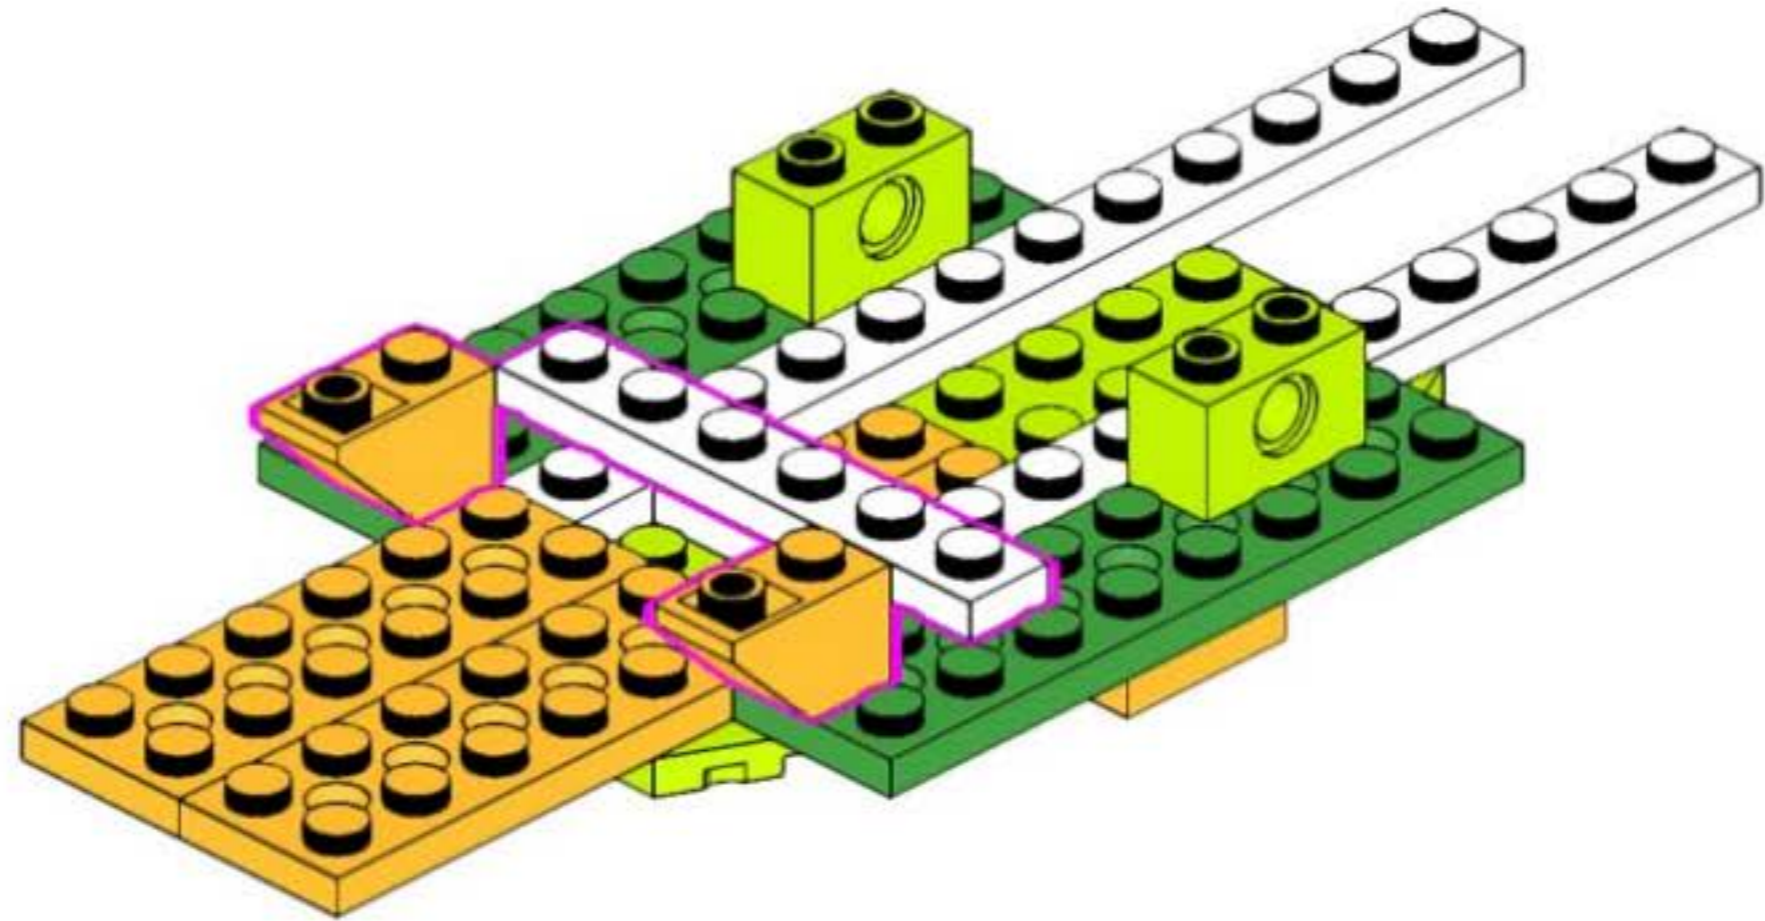

trolleybus robot
unofficial building instruction

Trolleybus

for Lego® WeDo 2.0
45300

2x

1x

1x 1x

A blue-bordered box containing a parts list. On the left is a yellow pin with a '1x' label below it. On the right is a grey Technic axle with a '1x' label below it.