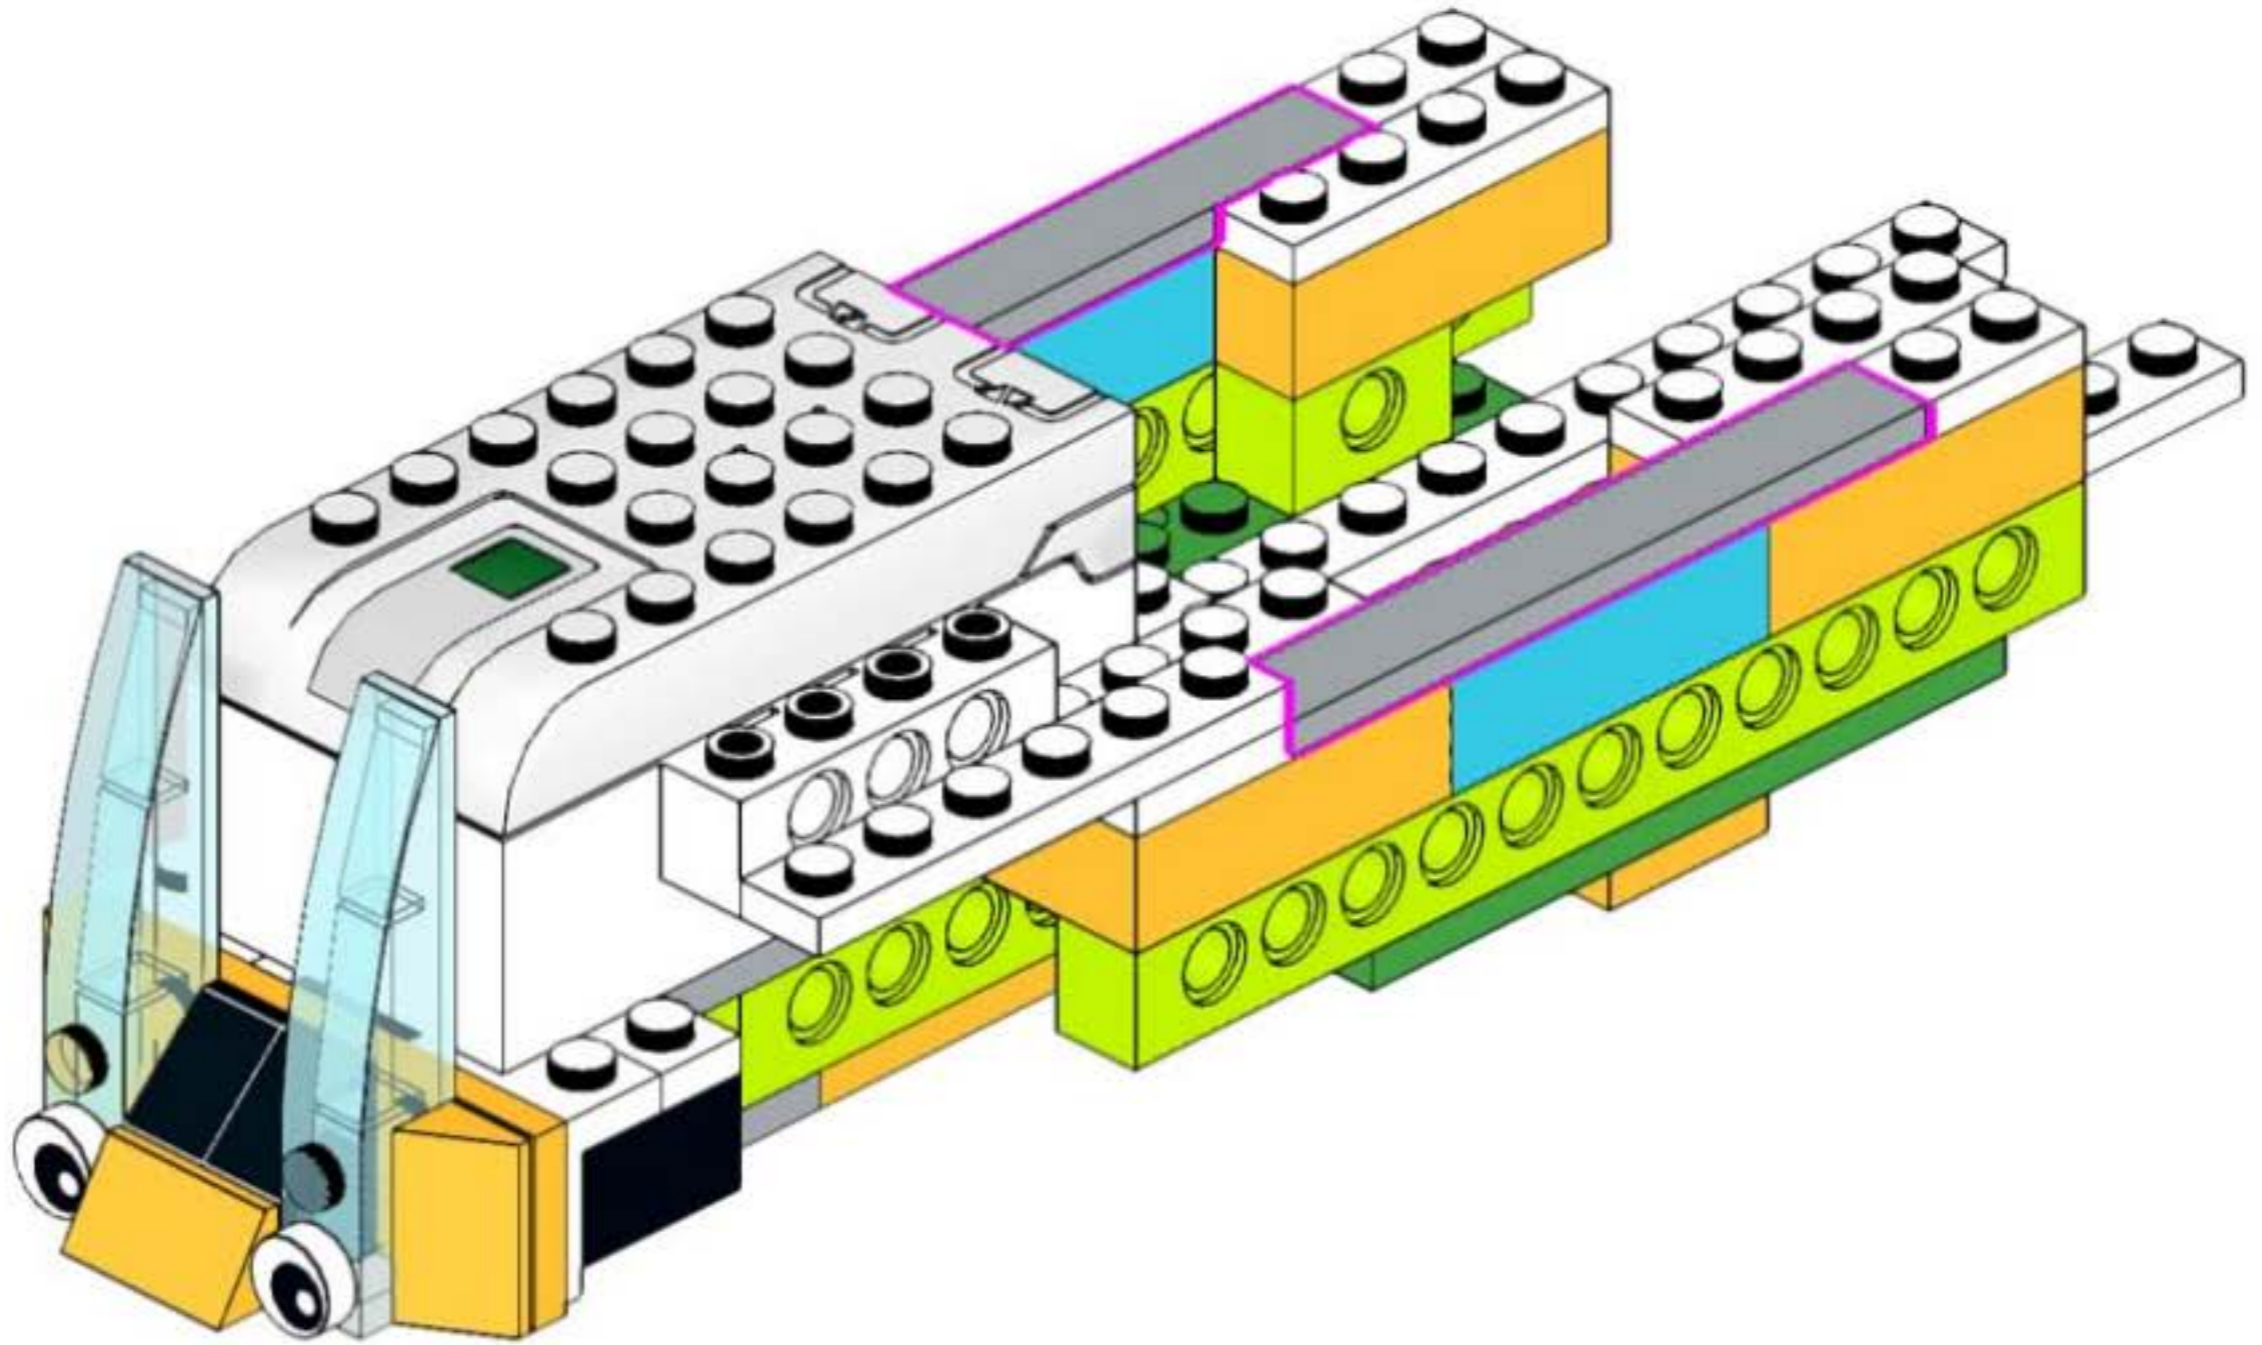

trolleybus robot
unofficial building instruction

Trolleybus

for Lego® WeDo 2.0
45300

2x

1x

1x 1x

A blue-bordered box containing a parts list. On the left is a yellow pin with a '1x' label below it. On the right is a grey Technic axle with a '1x' label below it.