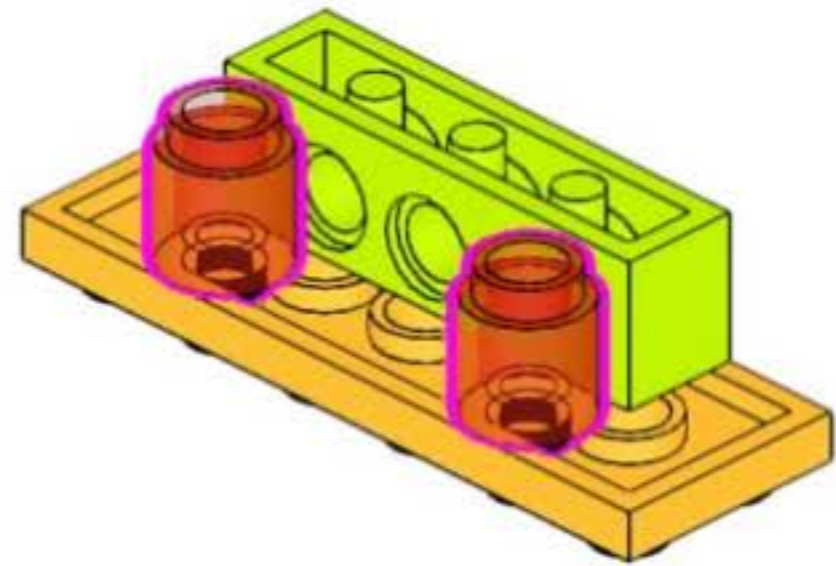

trolleybus robot
unofficial building instruction

Trolleybus

for Lego® WeDo 2.0
45300

2x

1x

1x 1x

A blue-bordered box containing a parts list. On the left is a yellow pin with a '1x' label below it. On the right is a grey Technic axle with a '1x' label below it.