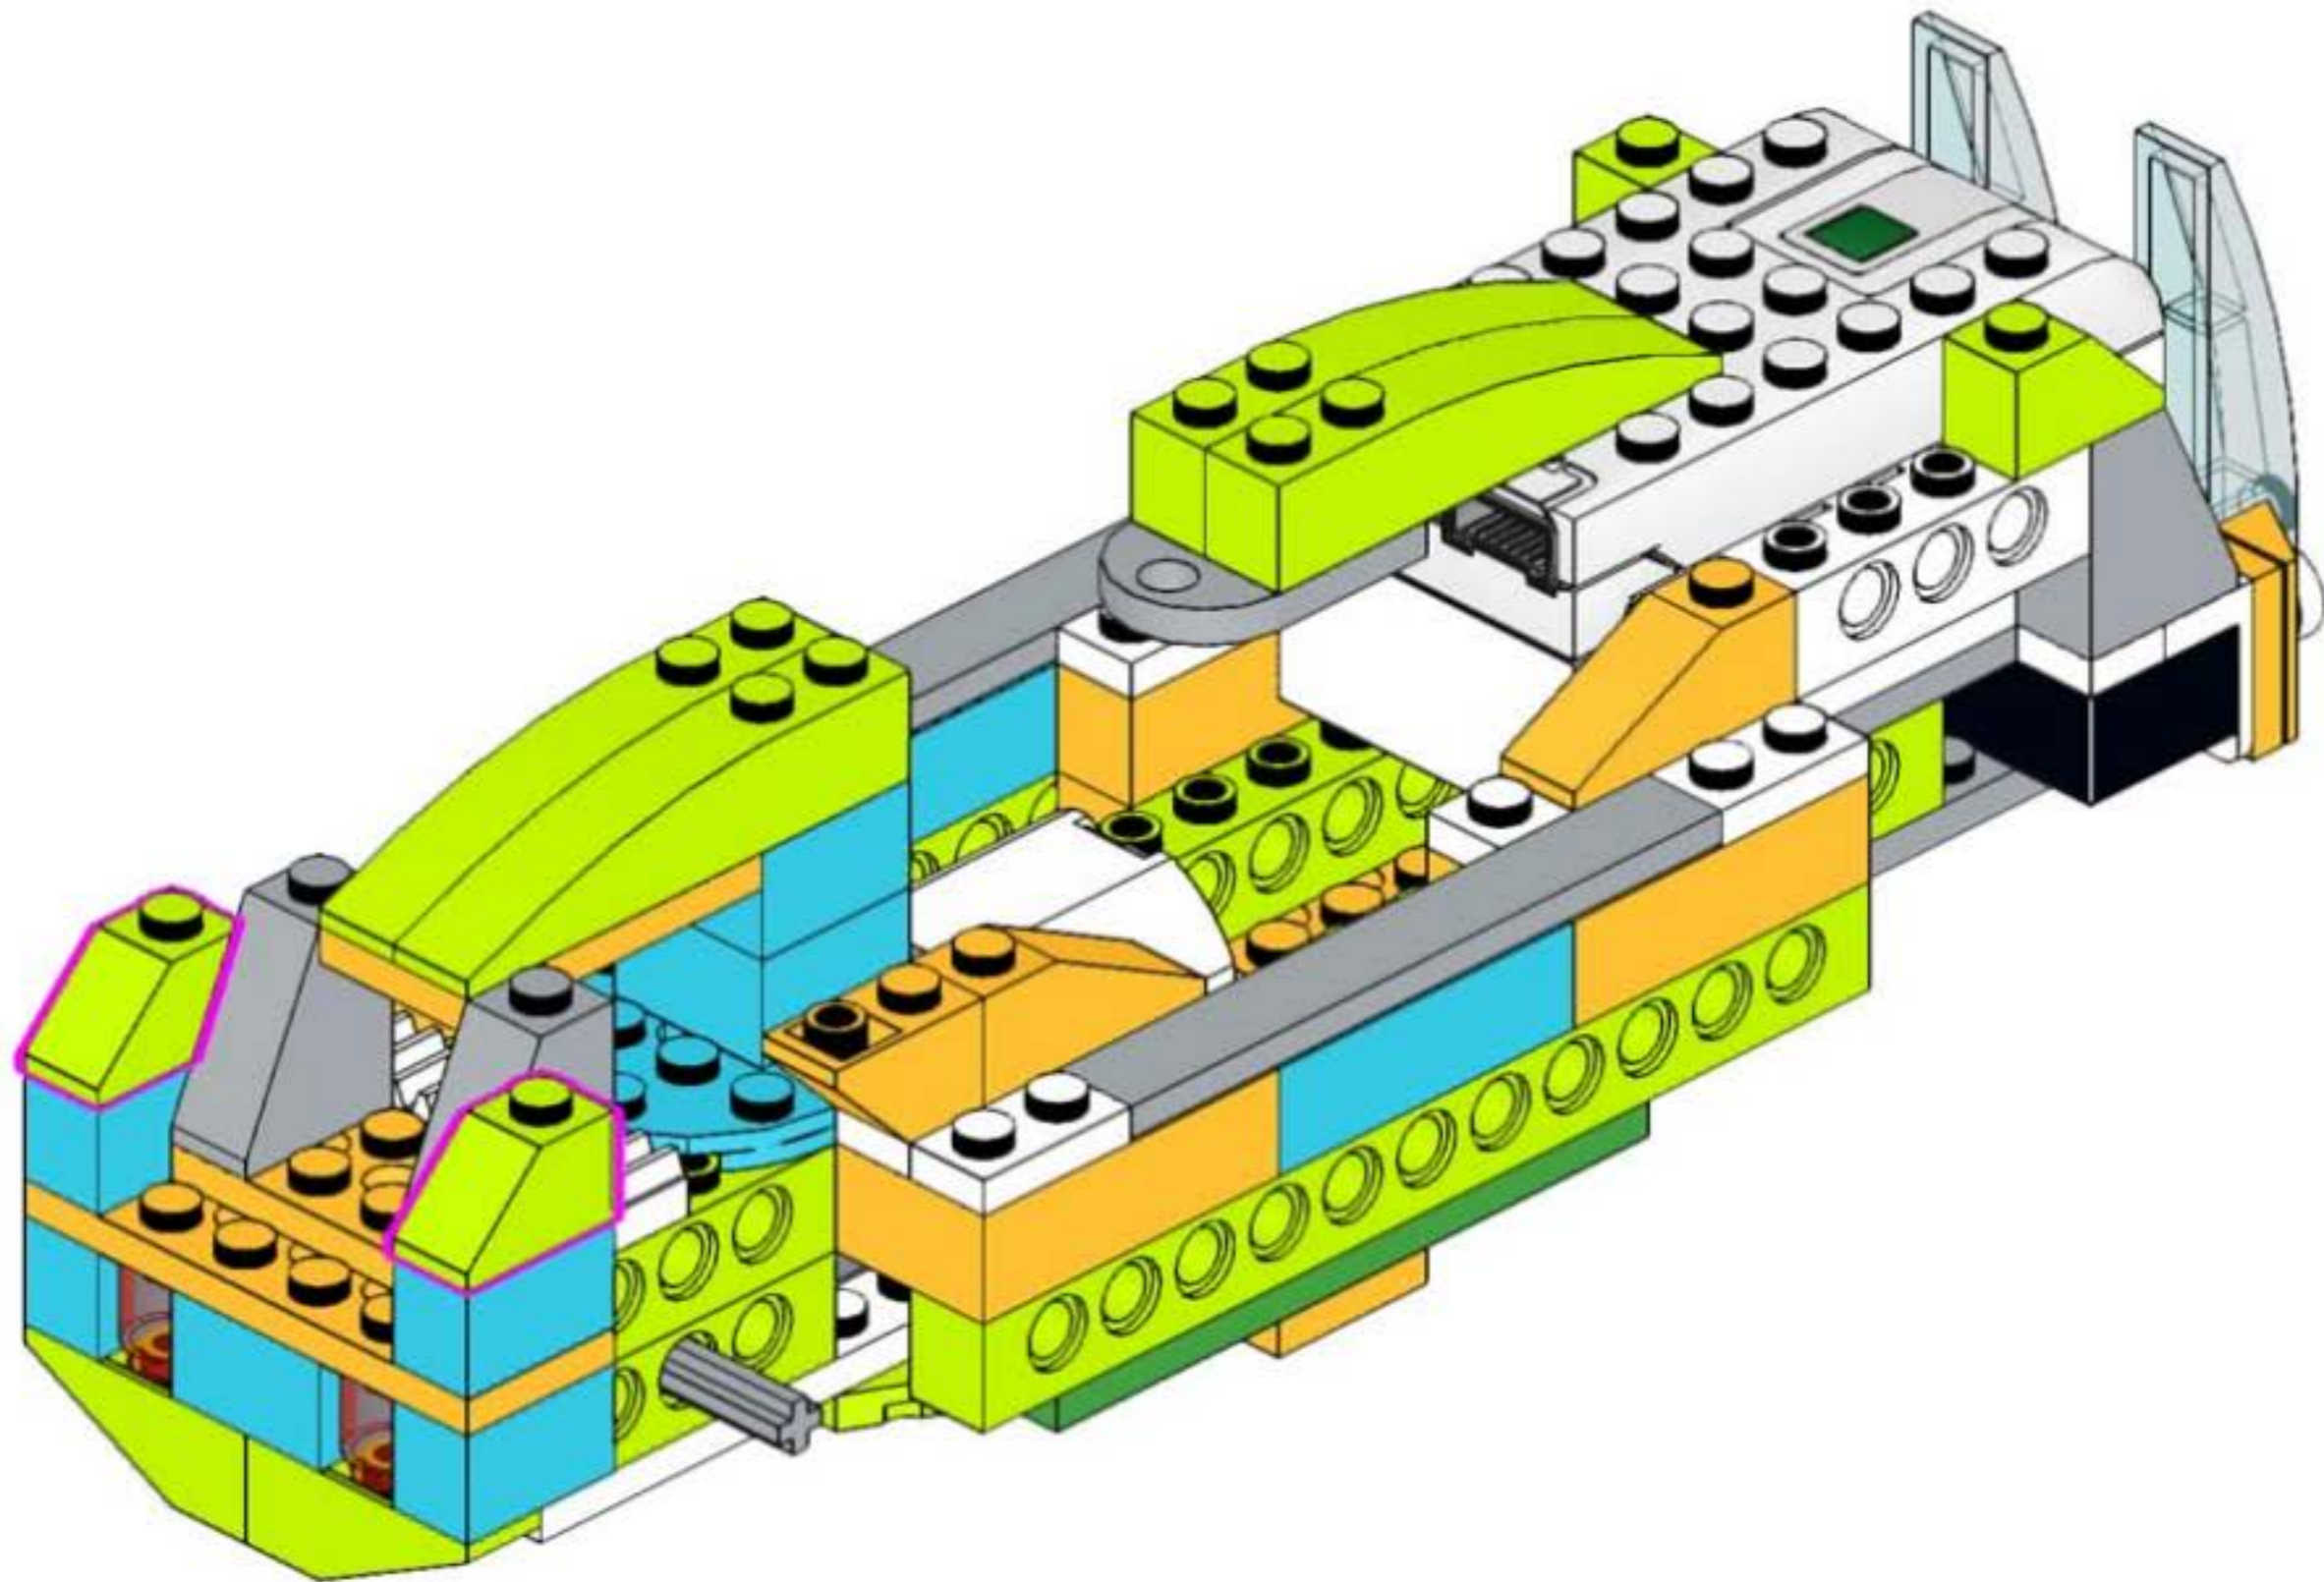

trolleybus robot
unofficial building instruction

Trolleybus

for Lego® WeDo 2.0
45300

2x

1x

1x 1x

A blue-bordered box containing a parts list. On the left is a yellow pin with a '1x' label below it. On the right is a grey Technic axle with a '1x' label below it.