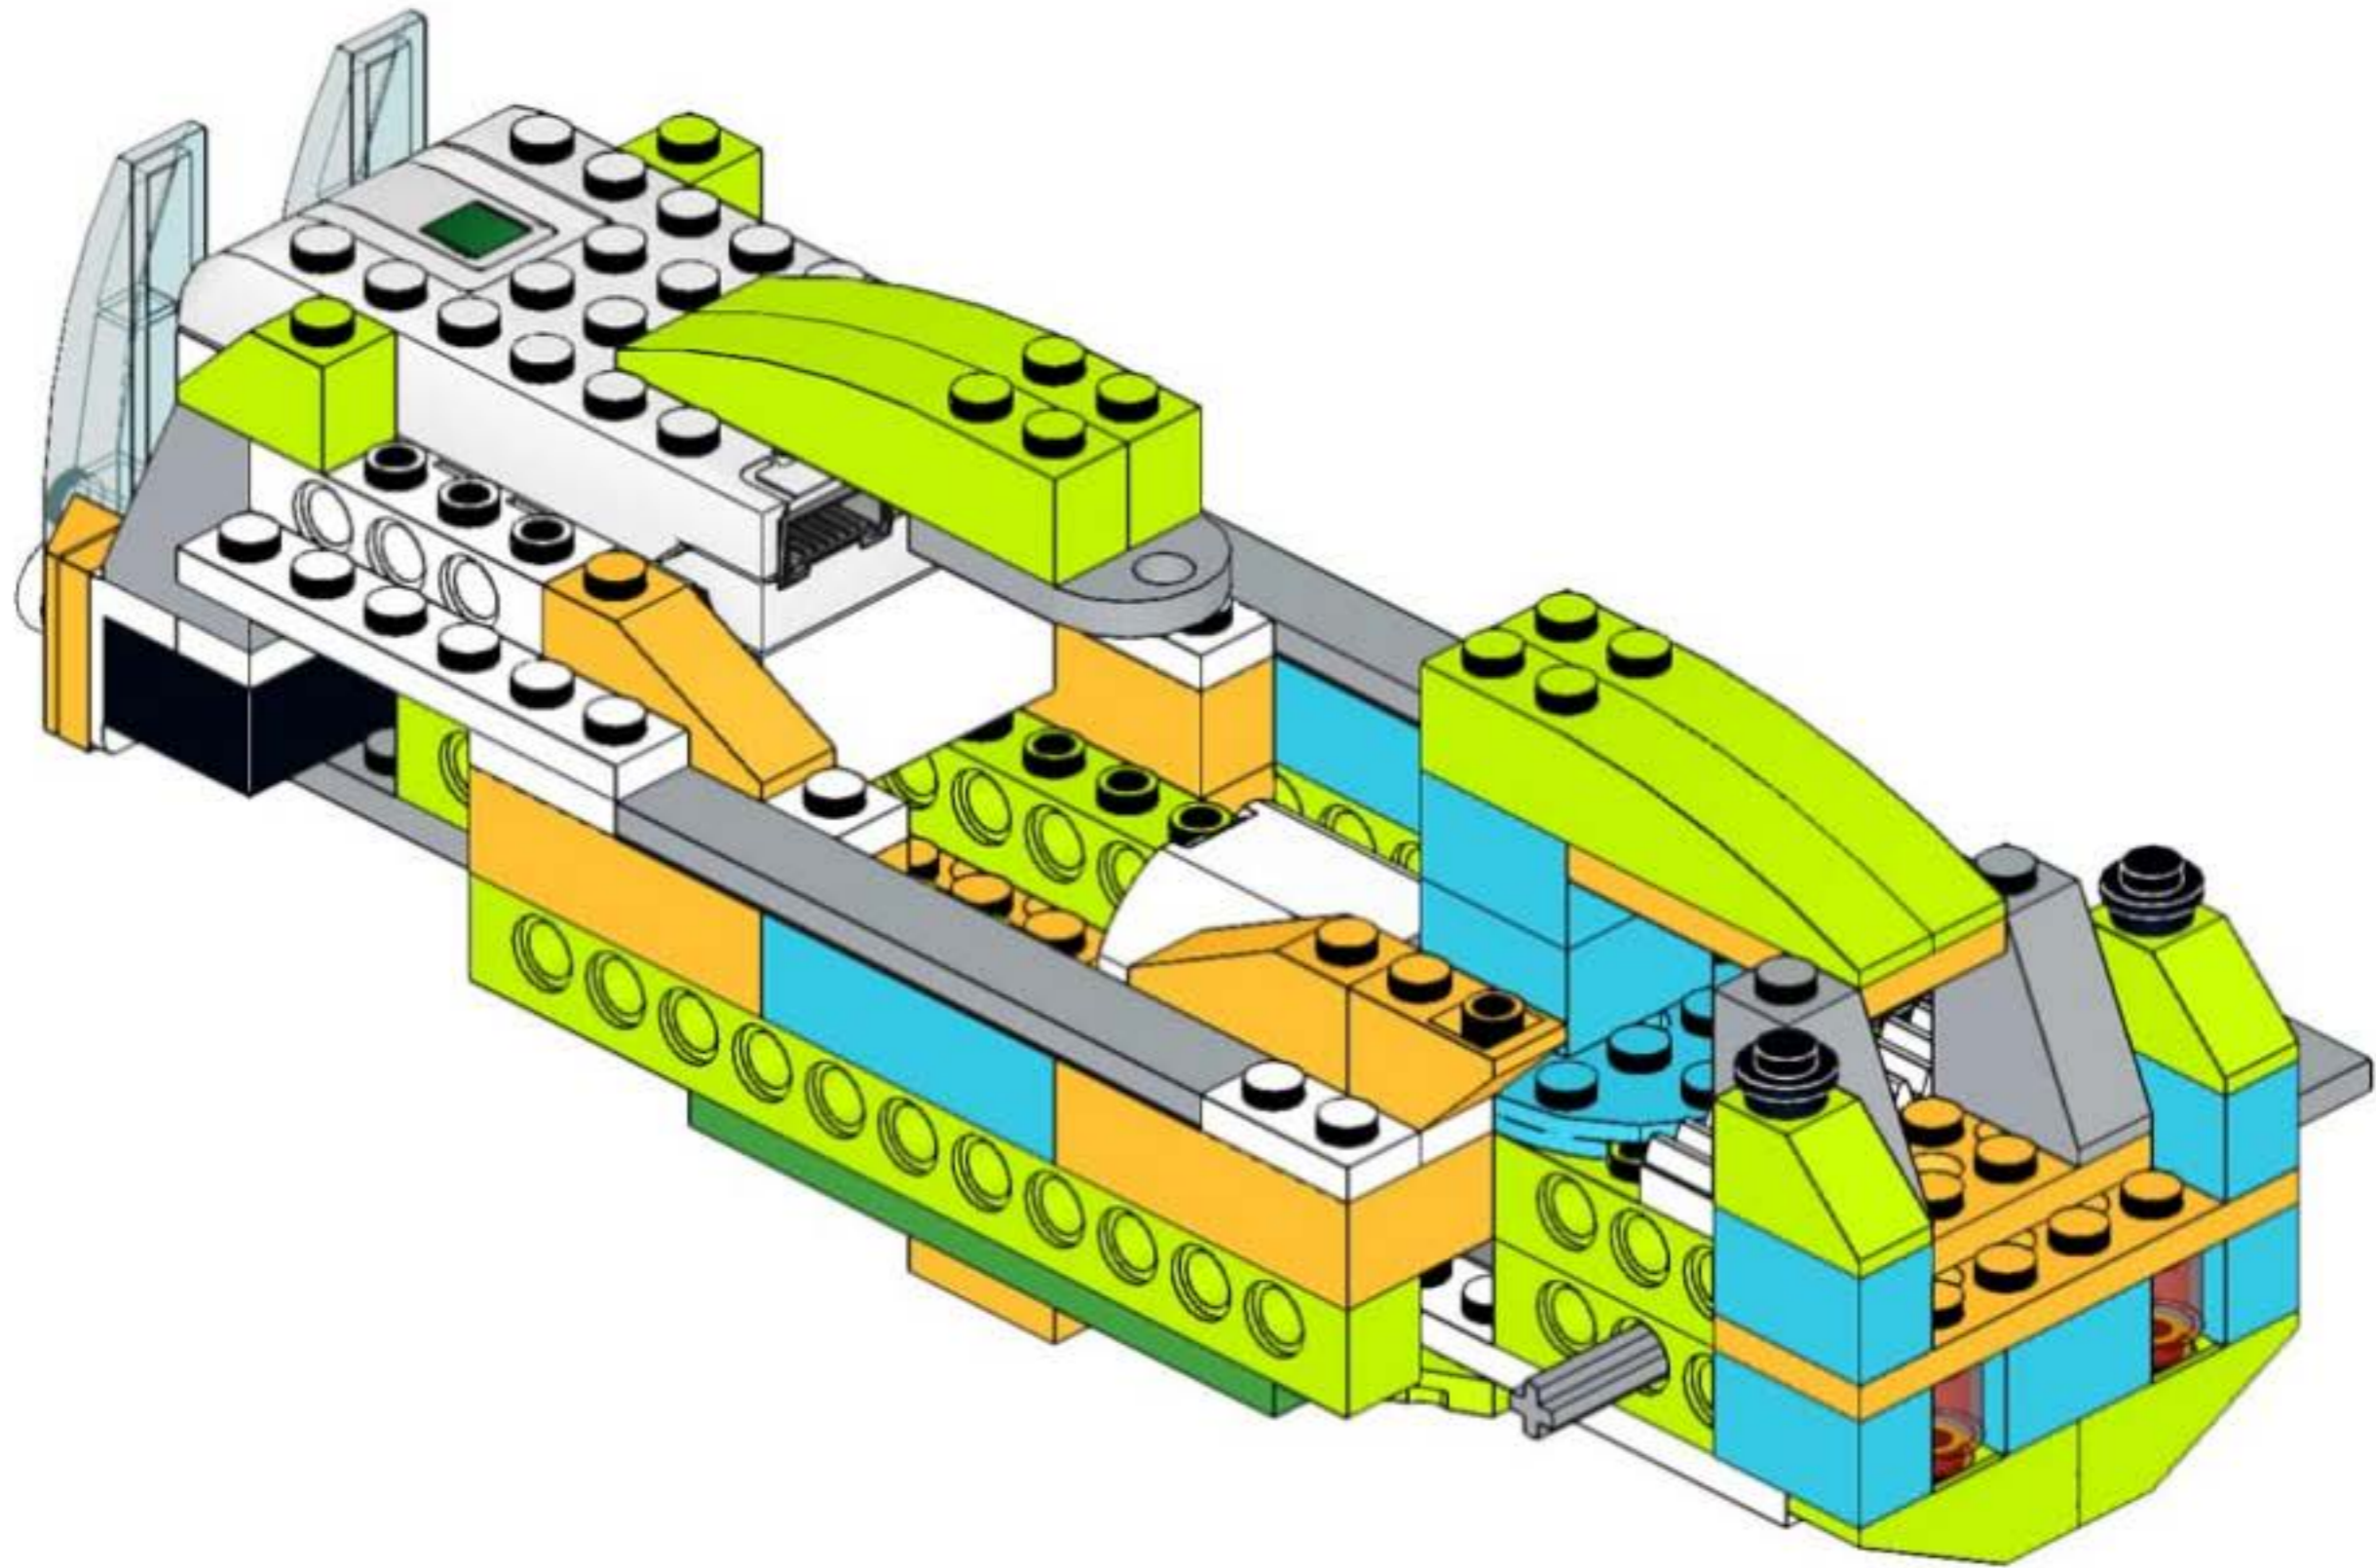

trolleybus robot
unofficial building instruction

Trolleybus

for Lego® WeDo 2.0
45300

2x

1x

1x 1x

A blue-bordered box containing a parts list. On the left is a yellow pin with a '1x' label below it. On the right is a grey Technic axle with a '1x' label below it.