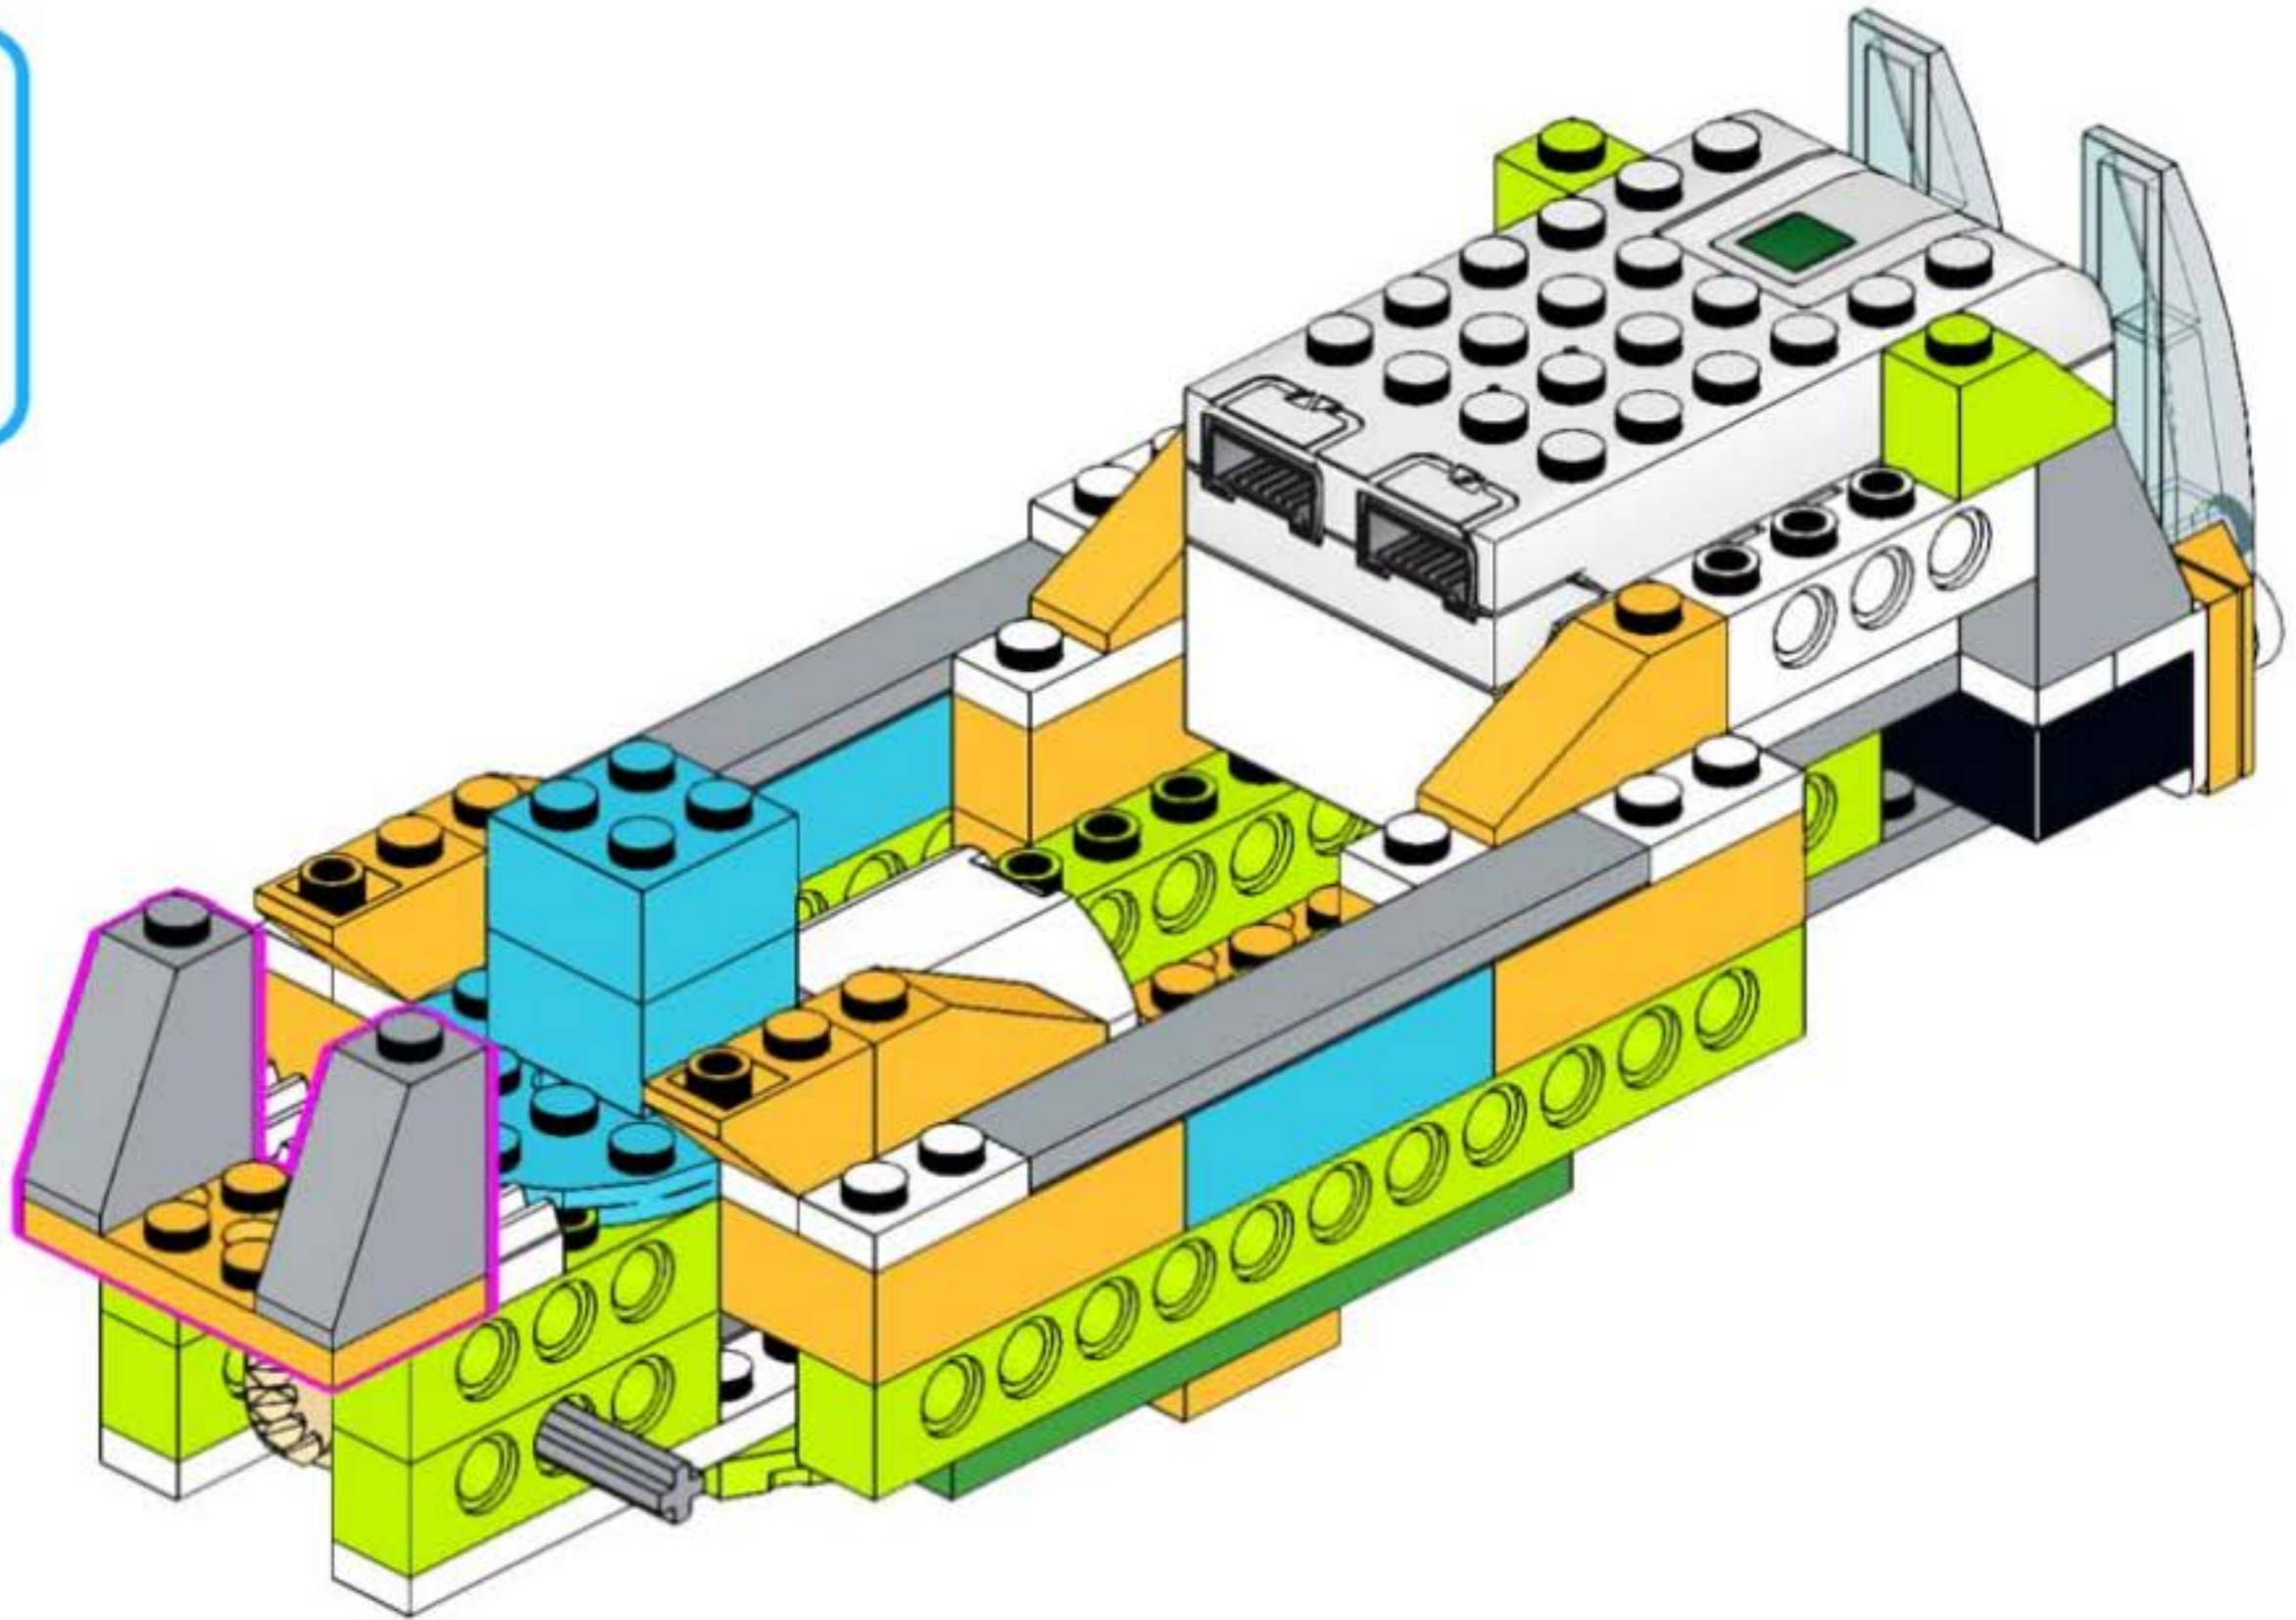

trolleybus robot
unofficial building instruction

Trolleybus

for Lego® WeDo 2.0
45300

2x

1x

1x 1x

A blue-bordered box containing a parts list. On the left is a yellow pin with a '1x' label below it. On the right is a grey Technic axle with a '1x' label below it.