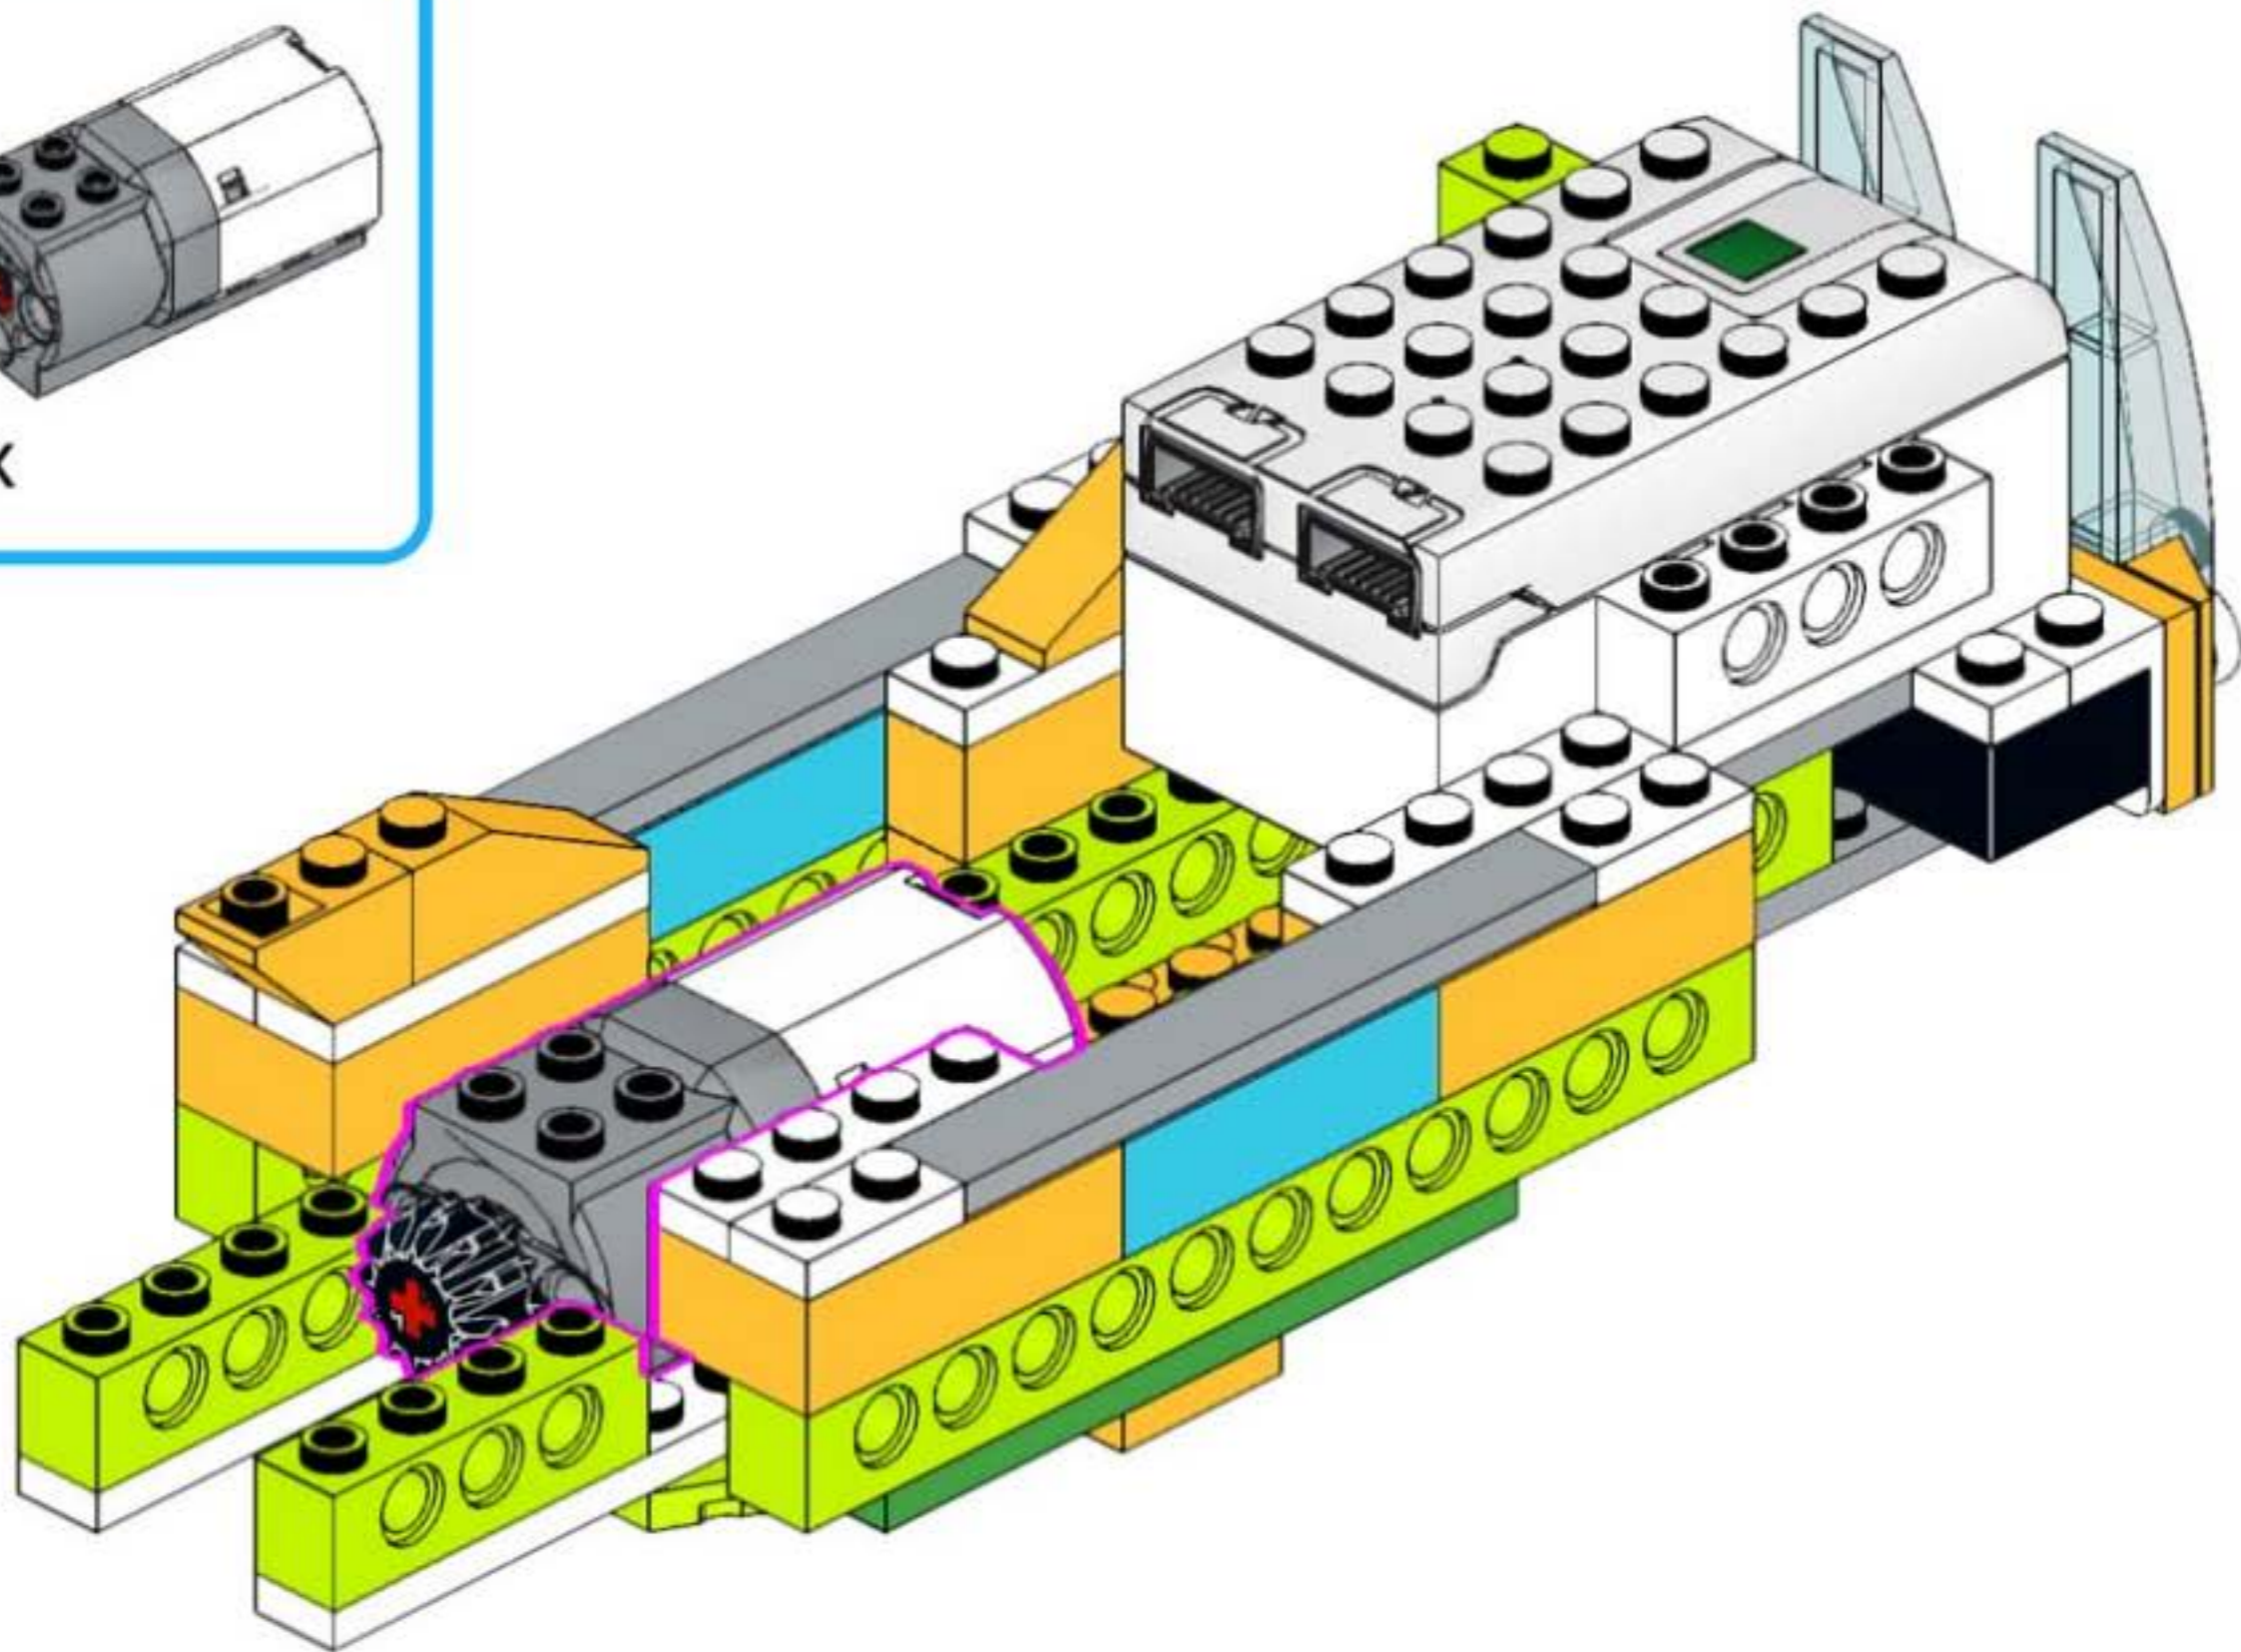

trolleybus robot
unofficial building instruction

Trolleybus

for Lego® WeDo 2.0
45300

2x

1x

1x 1x

A blue-bordered box containing a parts list. On the left is a yellow pin with a '1x' label below it. On the right is a grey Technic axle with a '1x' label below it.