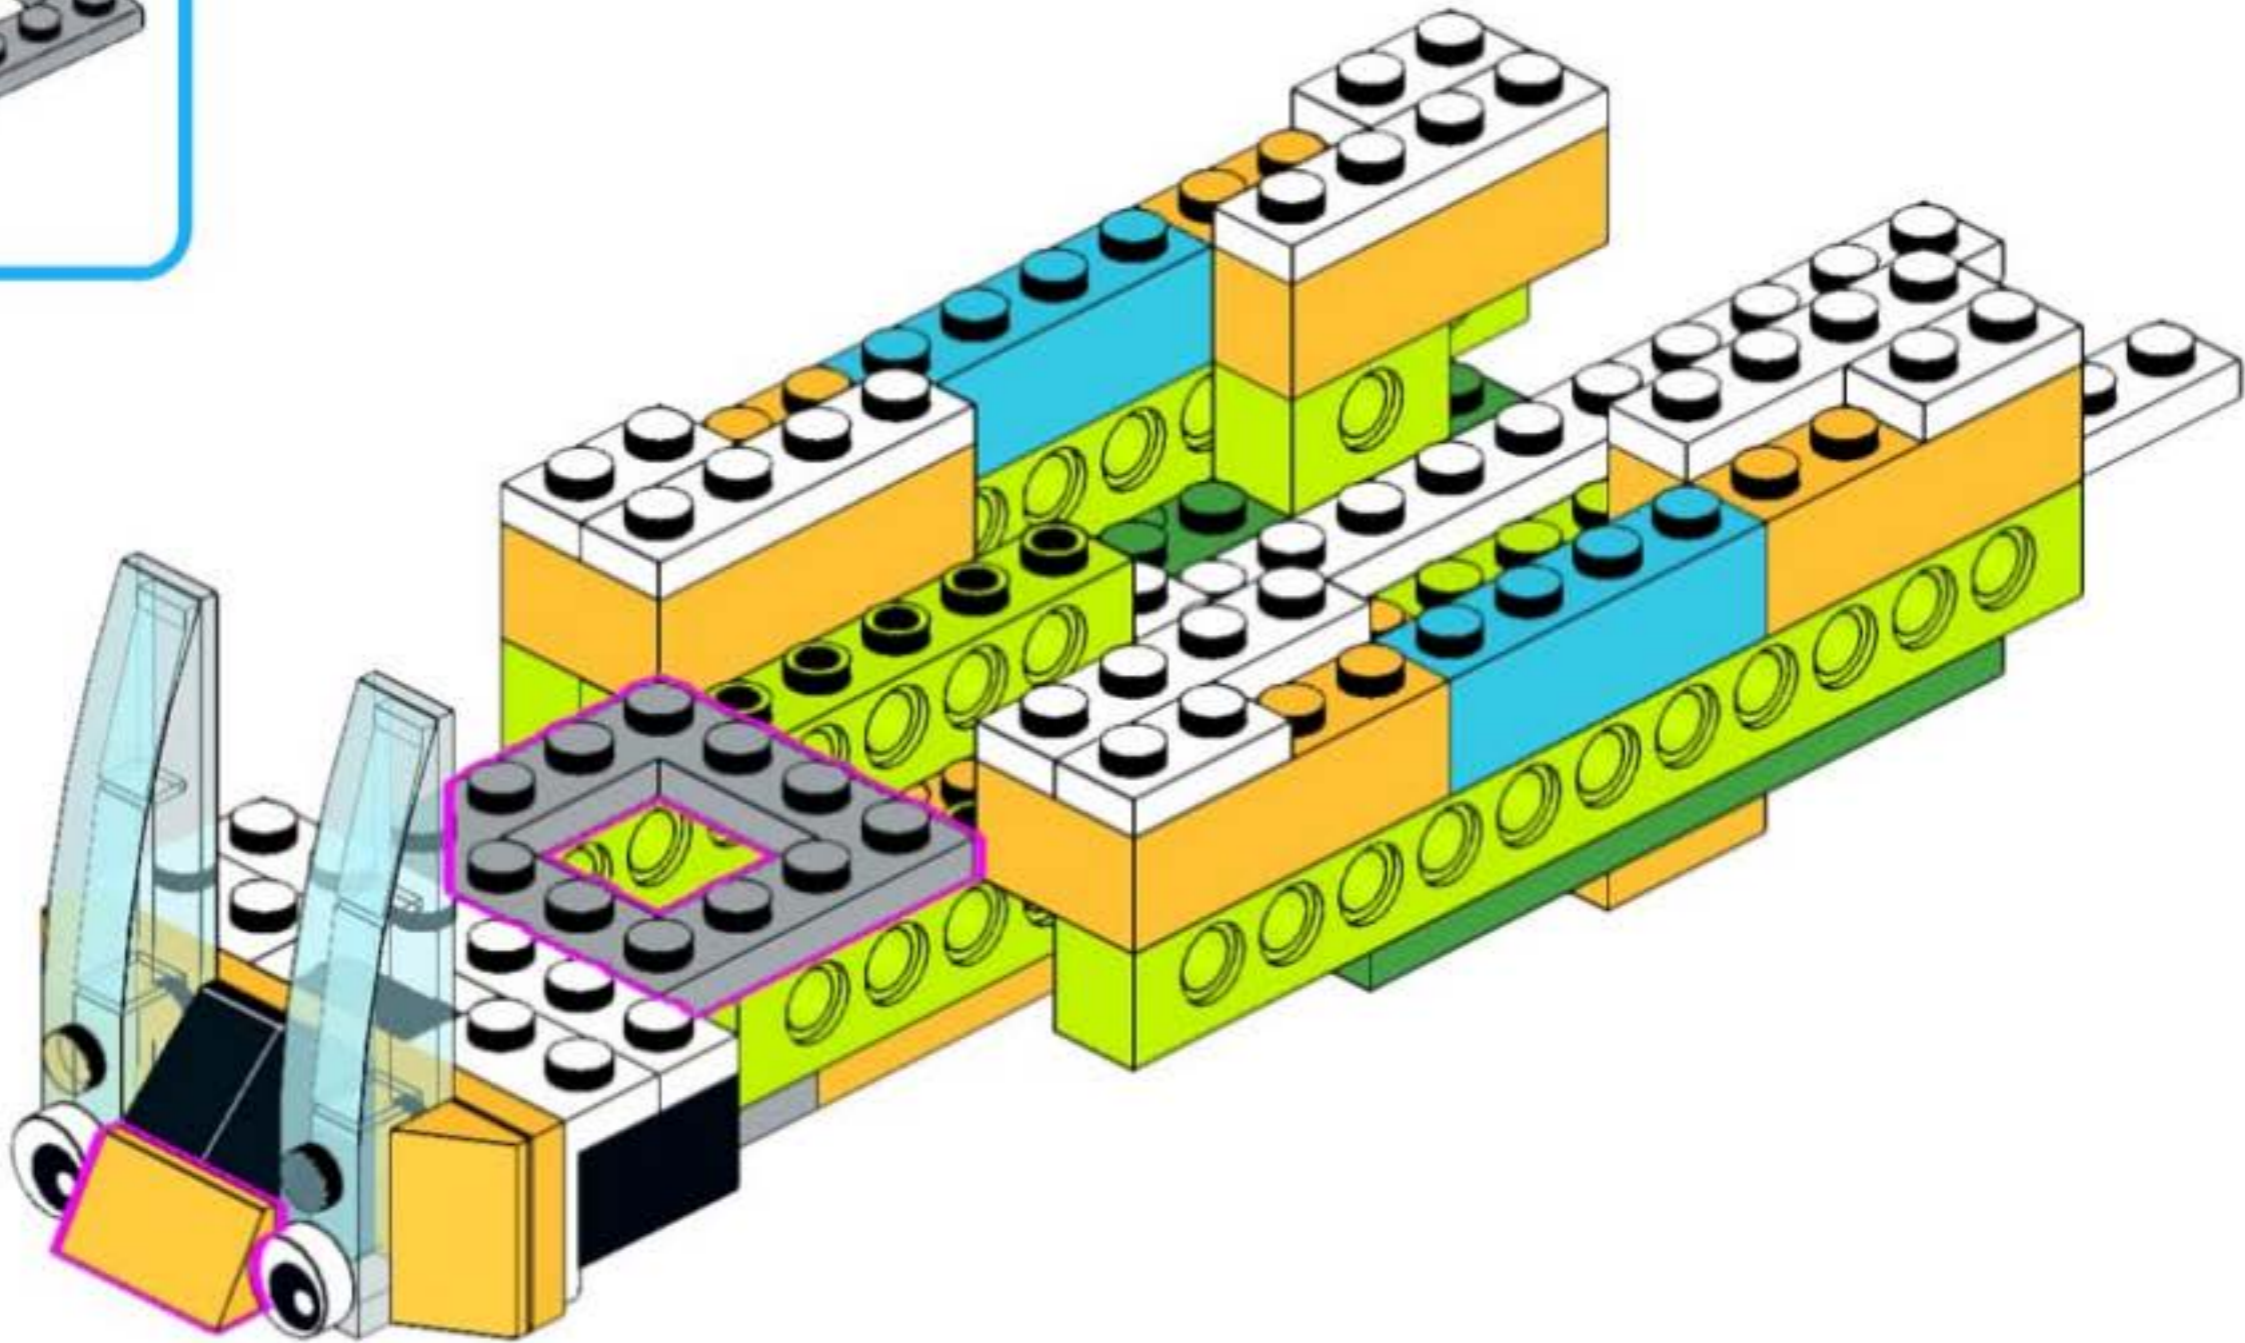

trolleybus robot
unofficial building instruction

Trolleybus

for Lego® WeDo 2.0
45300

2x

1x

1x 1x

A blue-bordered box containing a parts list. On the left is a yellow pin with a '1x' label below it. On the right is a grey Technic axle with a '1x' label below it.