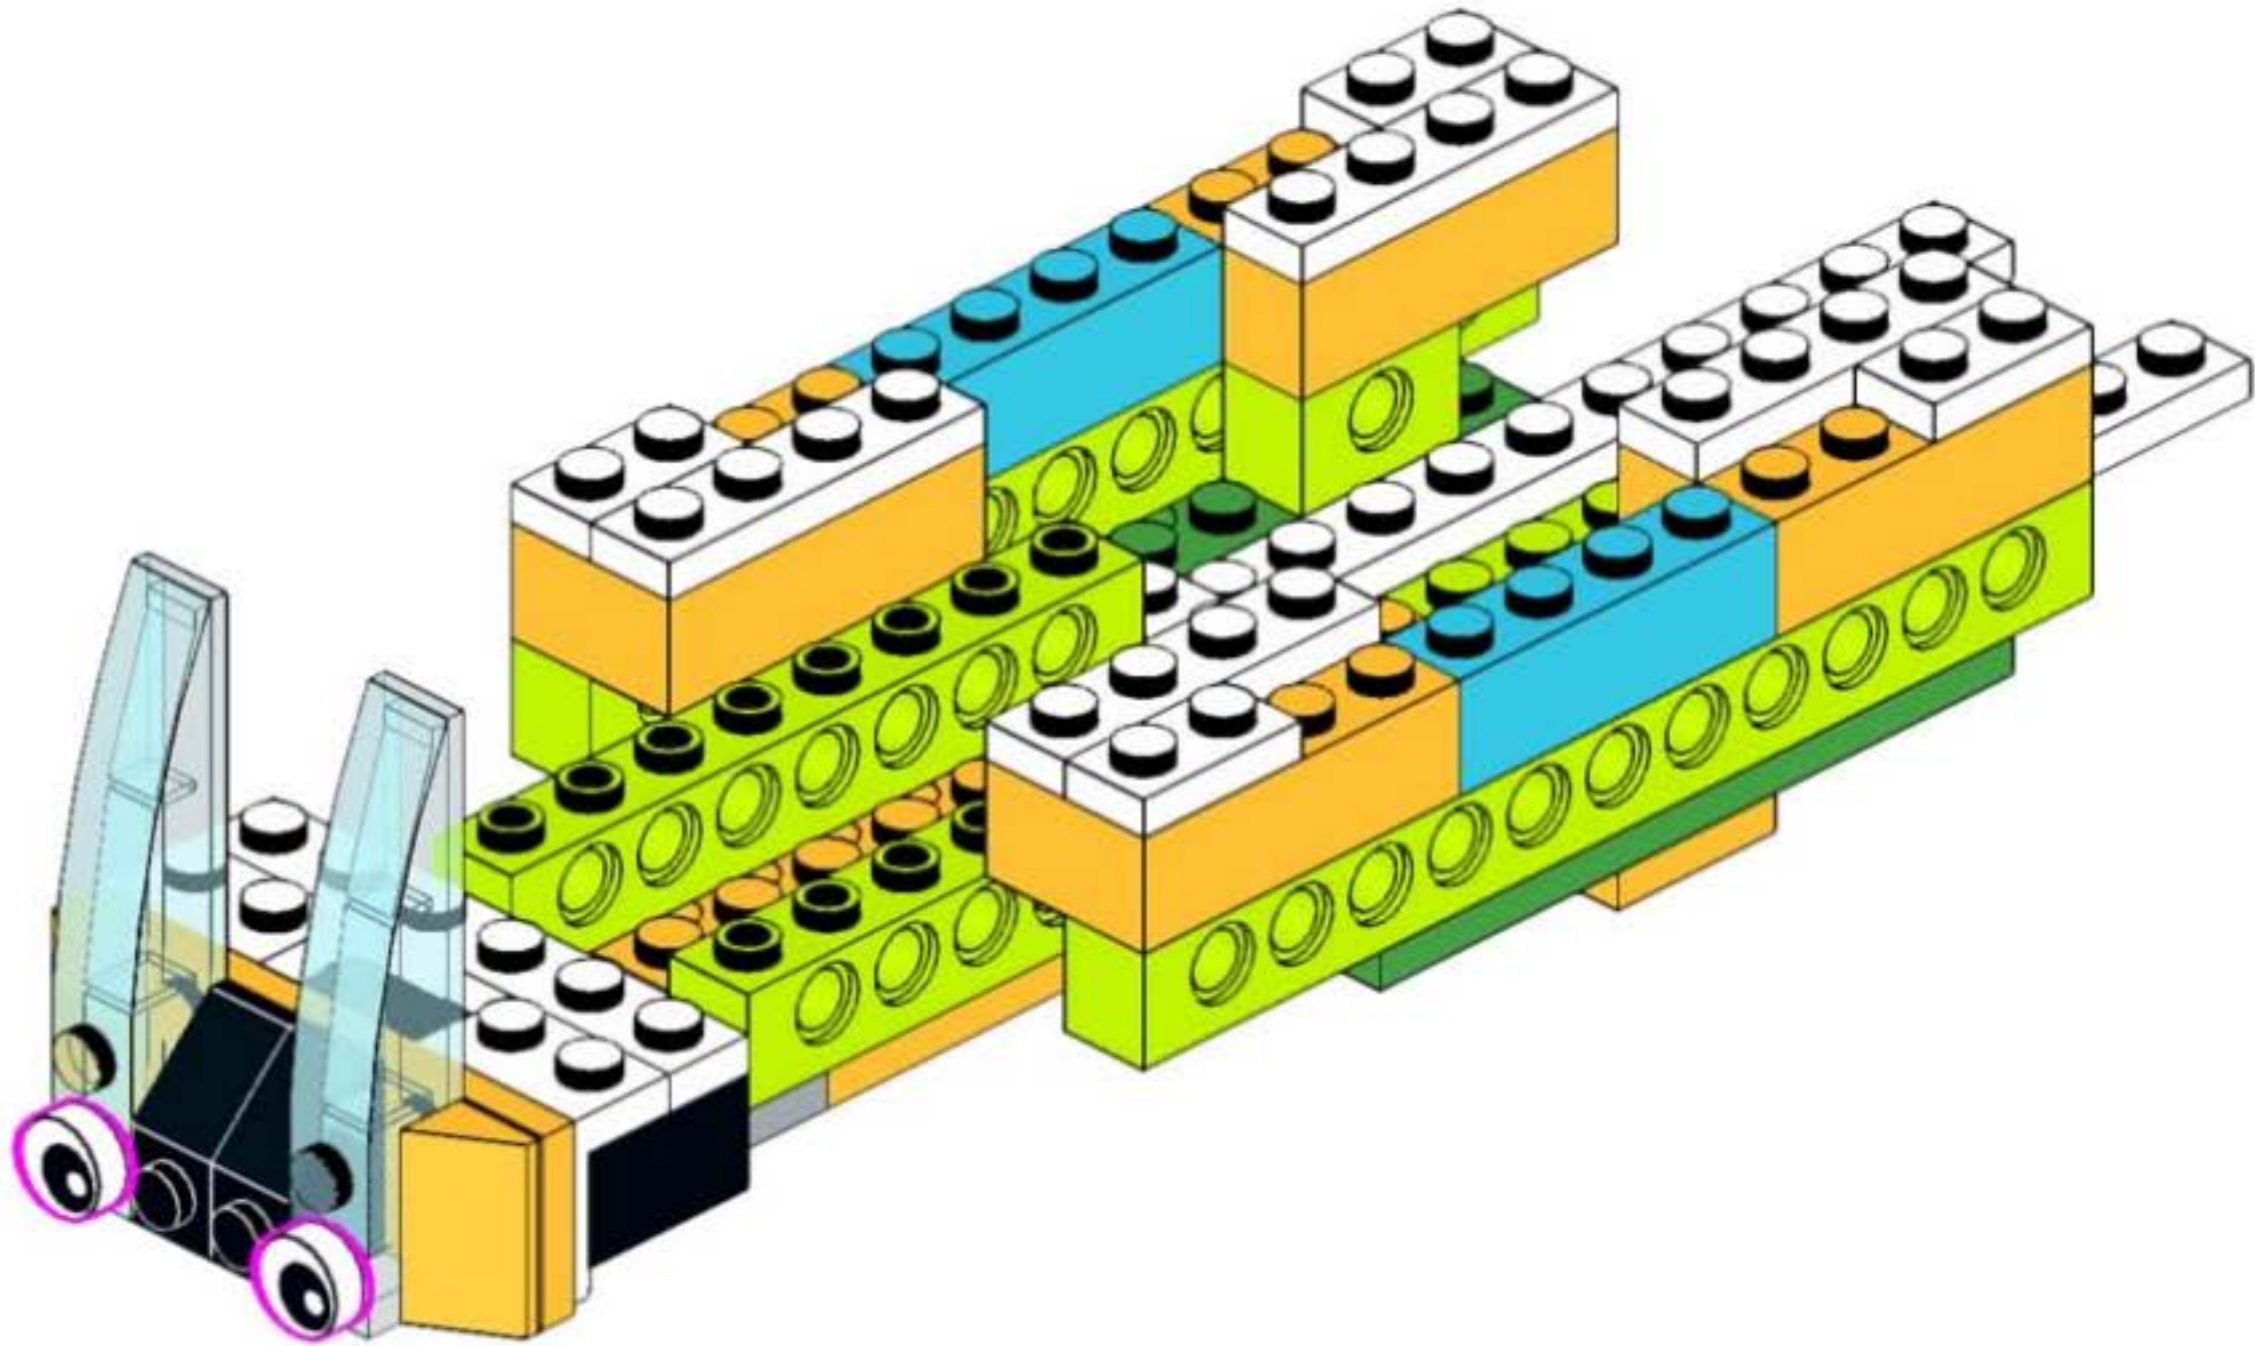

trolleybus robot
unofficial building instruction

Trolleybus

for Lego® WeDo 2.0
45300

2x

1x

1x 1x

A blue-bordered box containing a parts list. On the left is a yellow pin with a '1x' label below it. On the right is a grey Technic axle with a '1x' label below it.