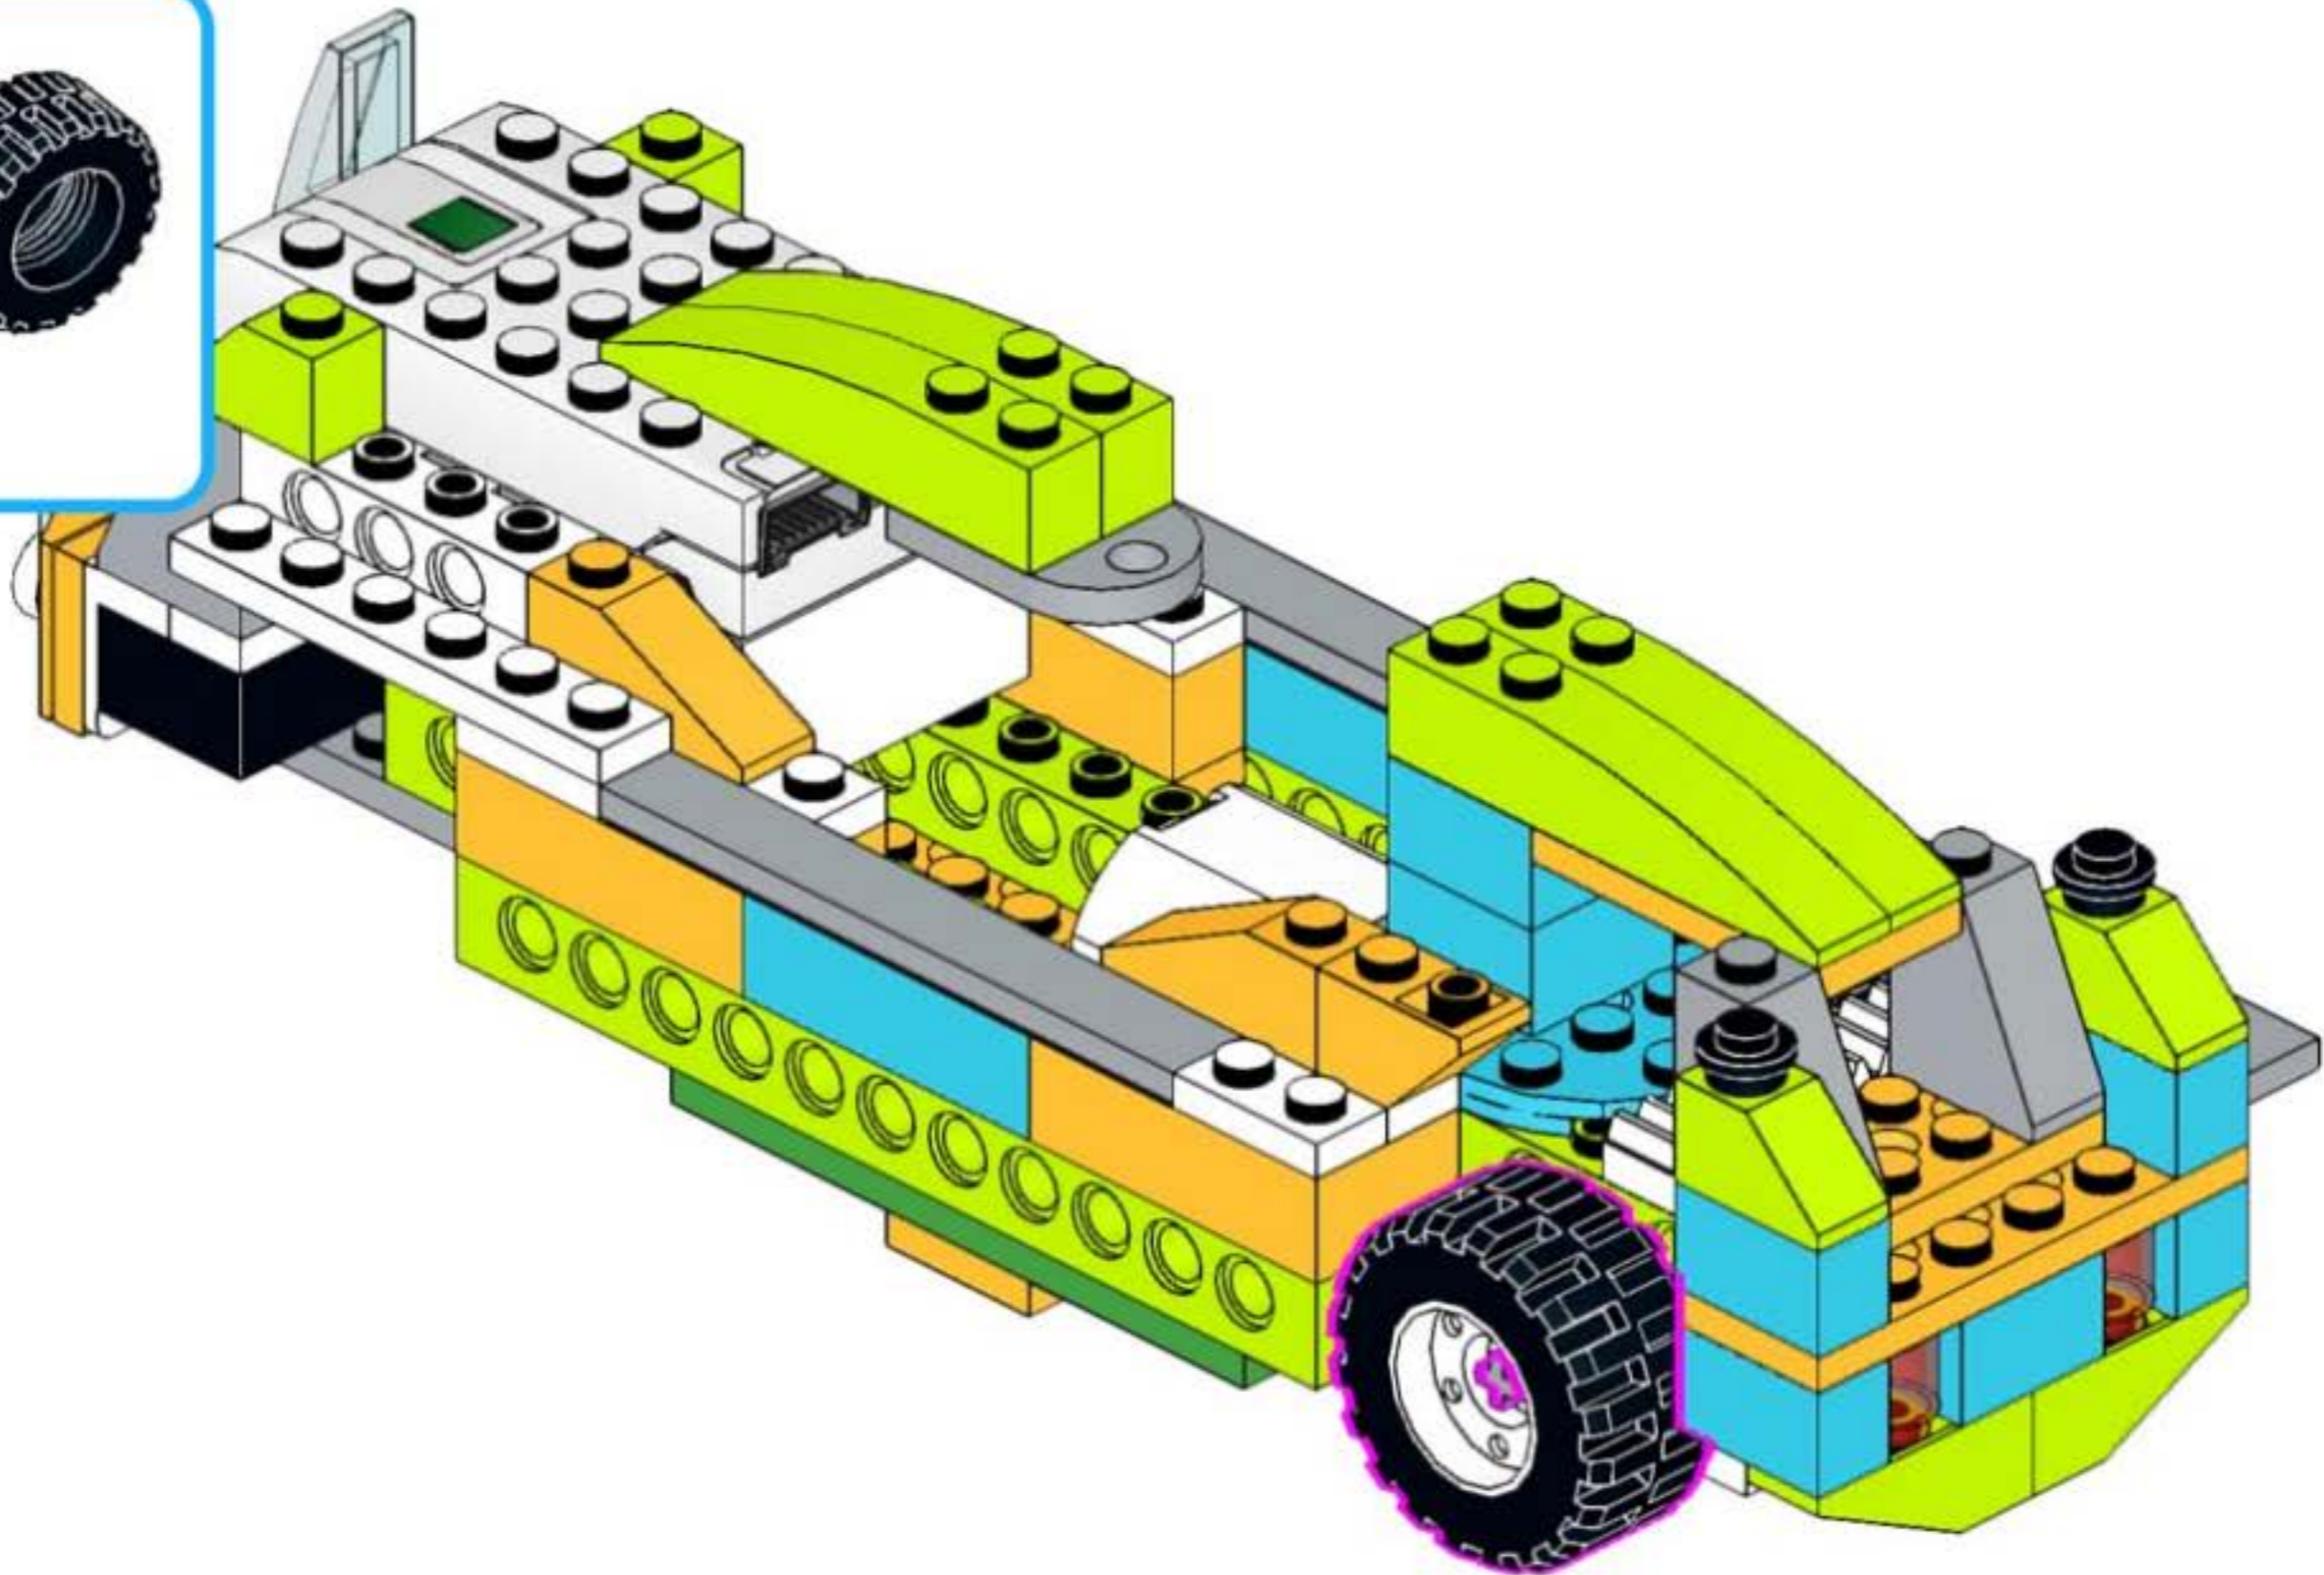

trolleybus robot
unofficial building instruction

Trolleybus

for Lego® WeDo 2.0
45300

2x

1x

1x 1x

A blue-bordered box containing a parts list. On the left is a yellow pin with a '1x' label below it. On the right is a grey Technic axle with a '1x' label below it.