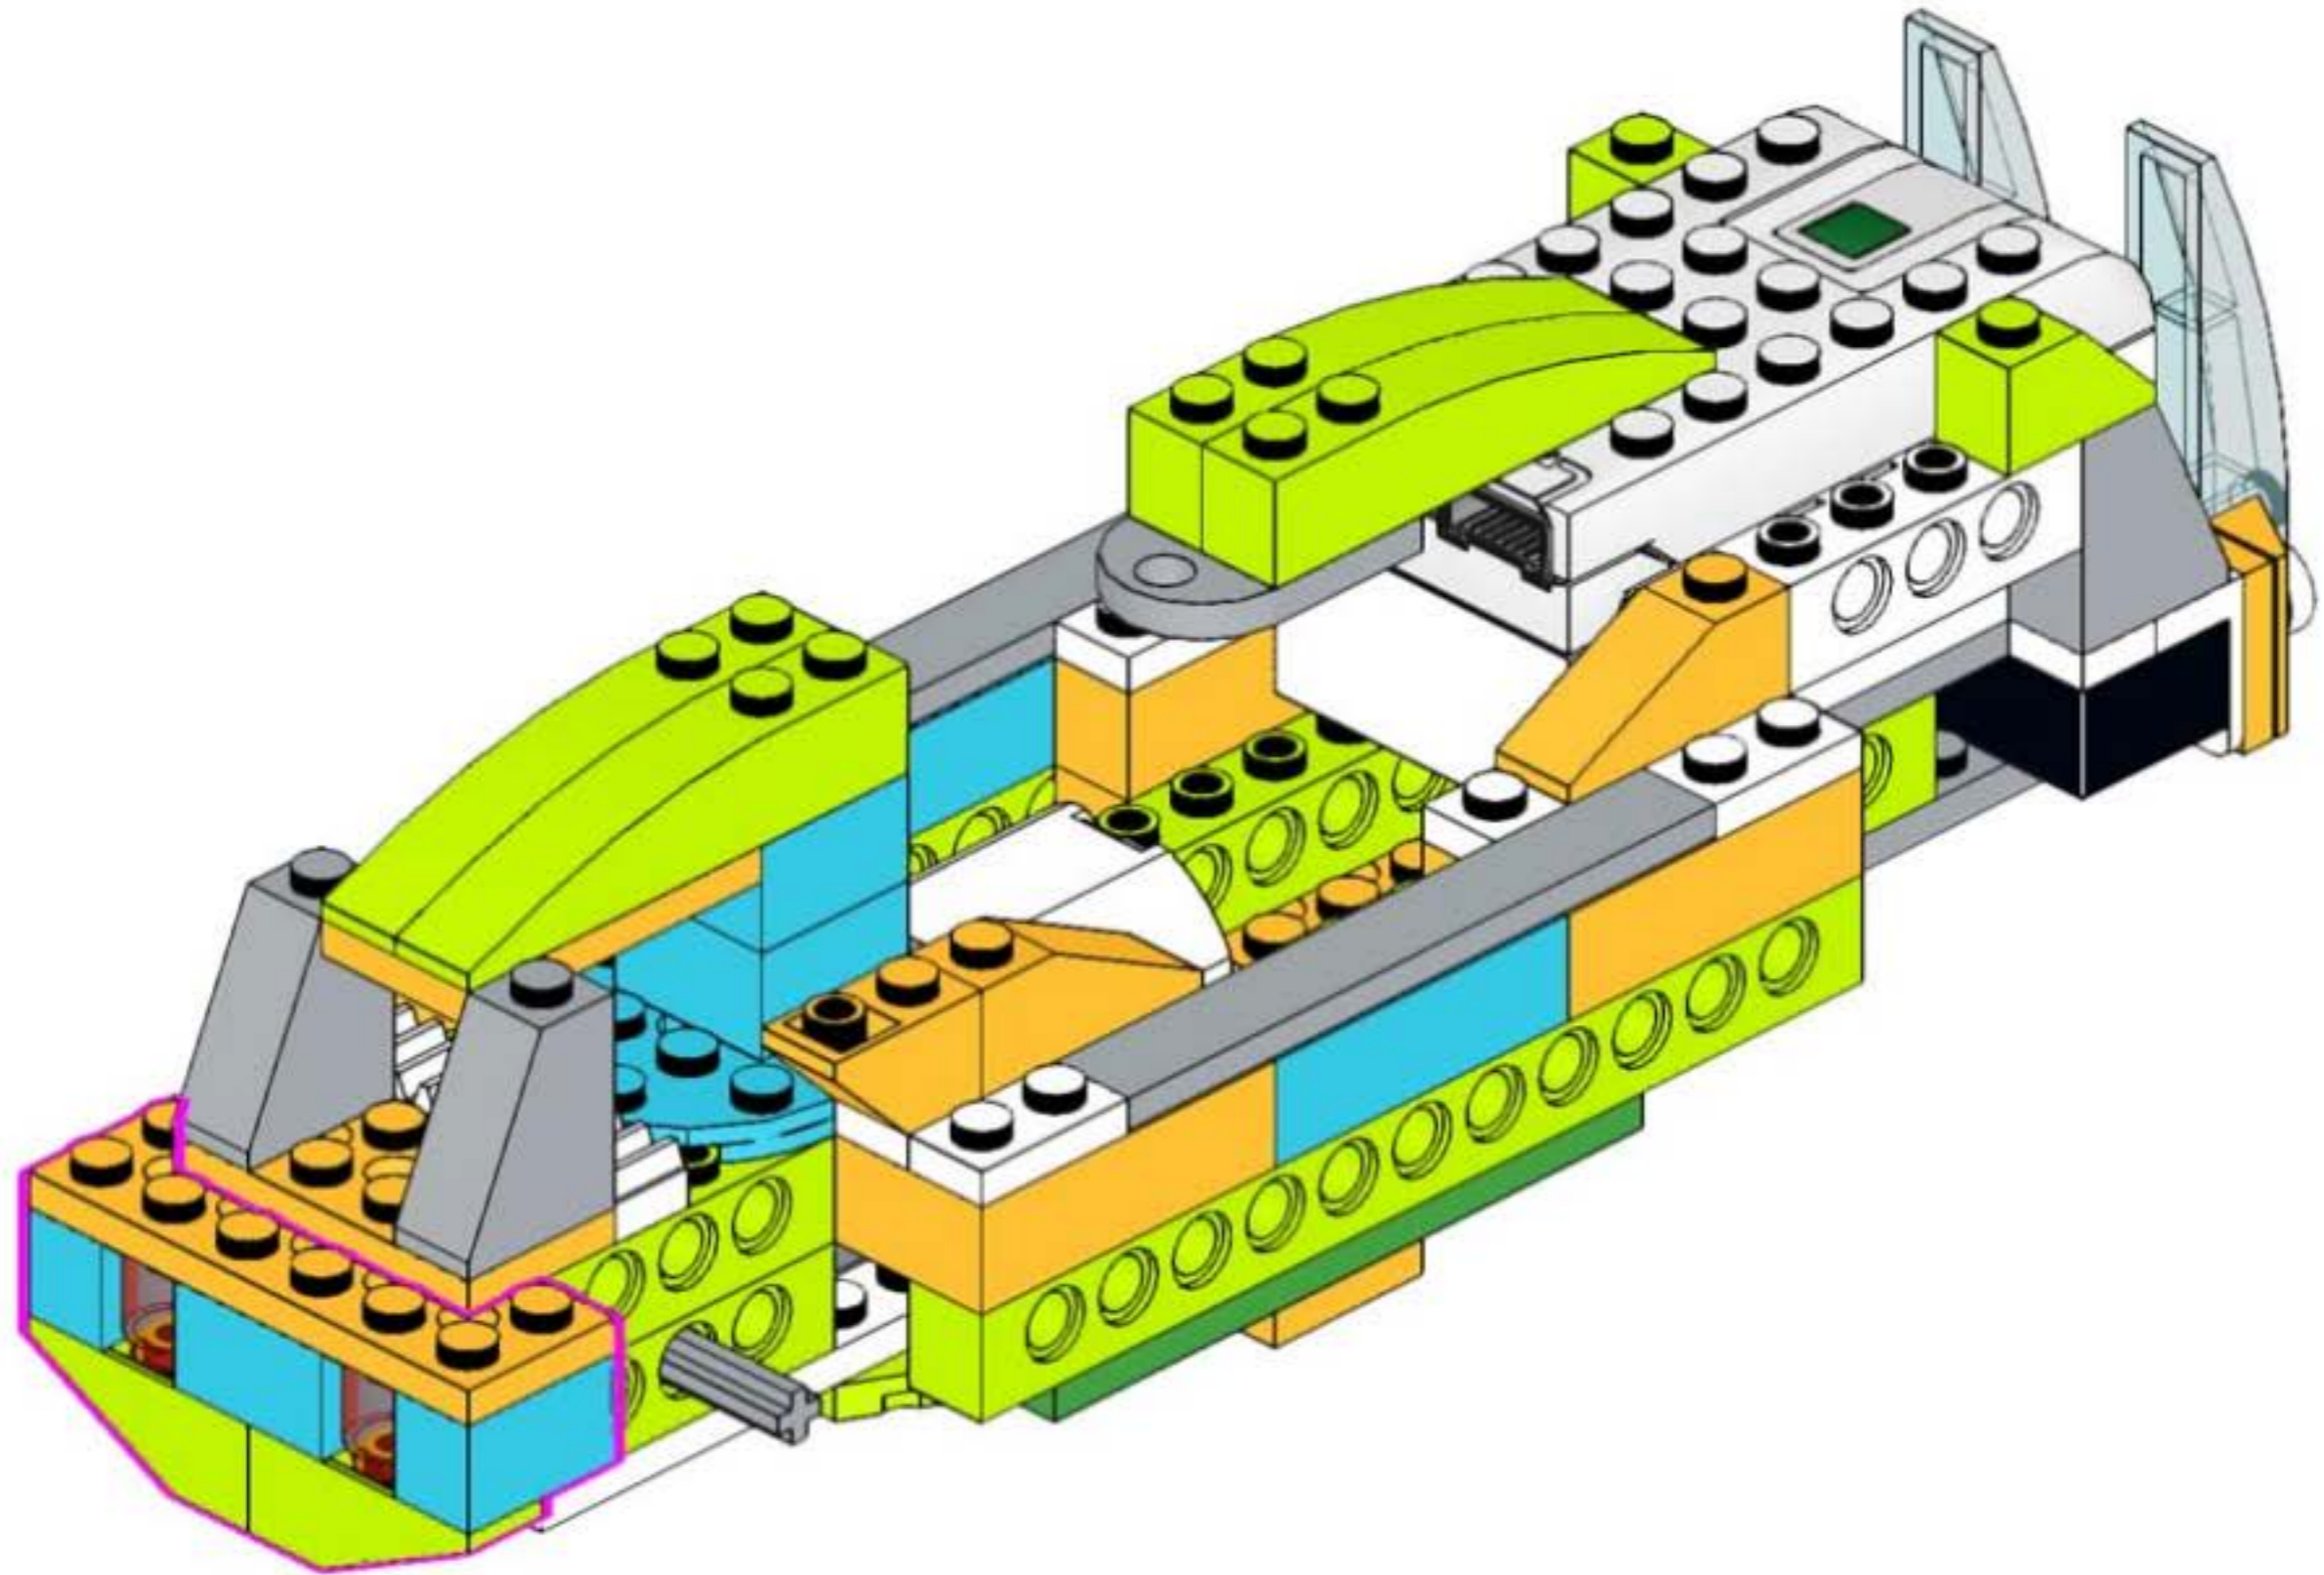

trolleybus robot
unofficial building instruction

Trolleybus

for Lego® WeDo 2.0
45300

2x

1x

1x 1x

A blue-bordered box containing a parts list. On the left is a yellow pin with a '1x' label below it. On the right is a grey Technic axle with a '1x' label below it.