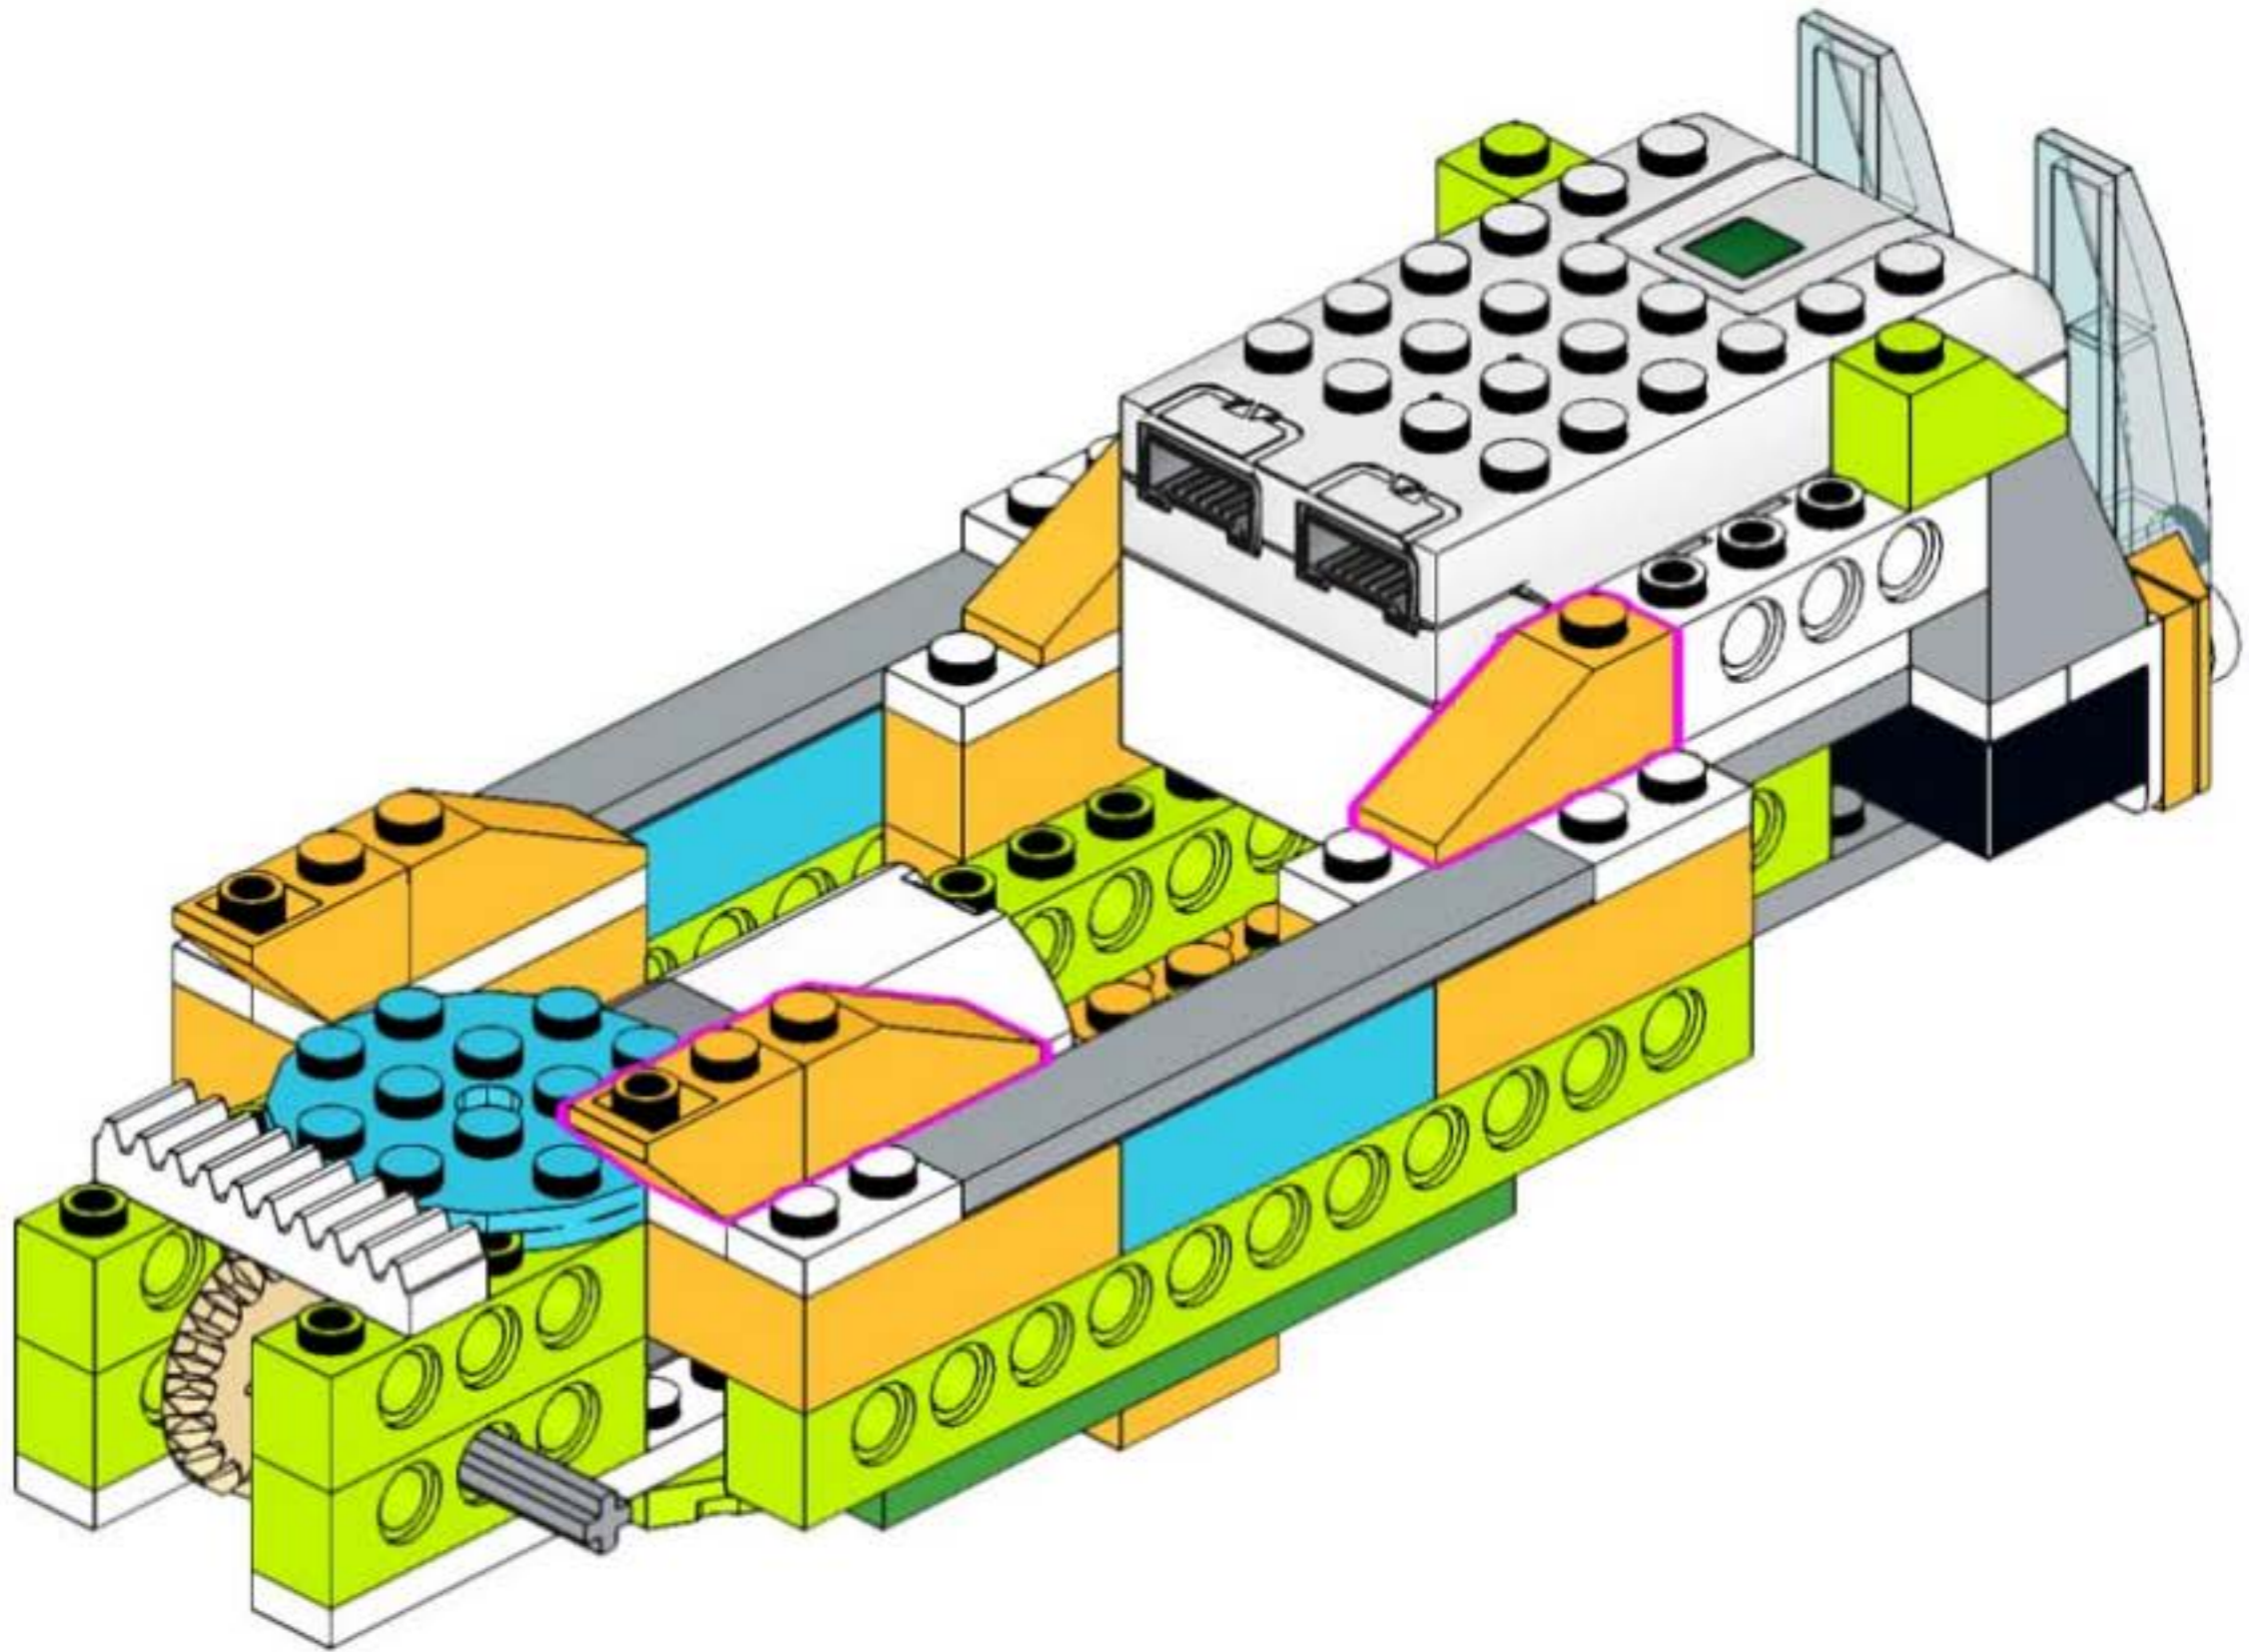

trolleybus robot
unofficial building instruction

Trolleybus

for Lego® WeDo 2.0
45300

2x

1x

1x 1x

A blue-bordered box containing a parts list. On the left is a yellow pin with a '1x' label below it. On the right is a grey Technic axle with a '1x' label below it.