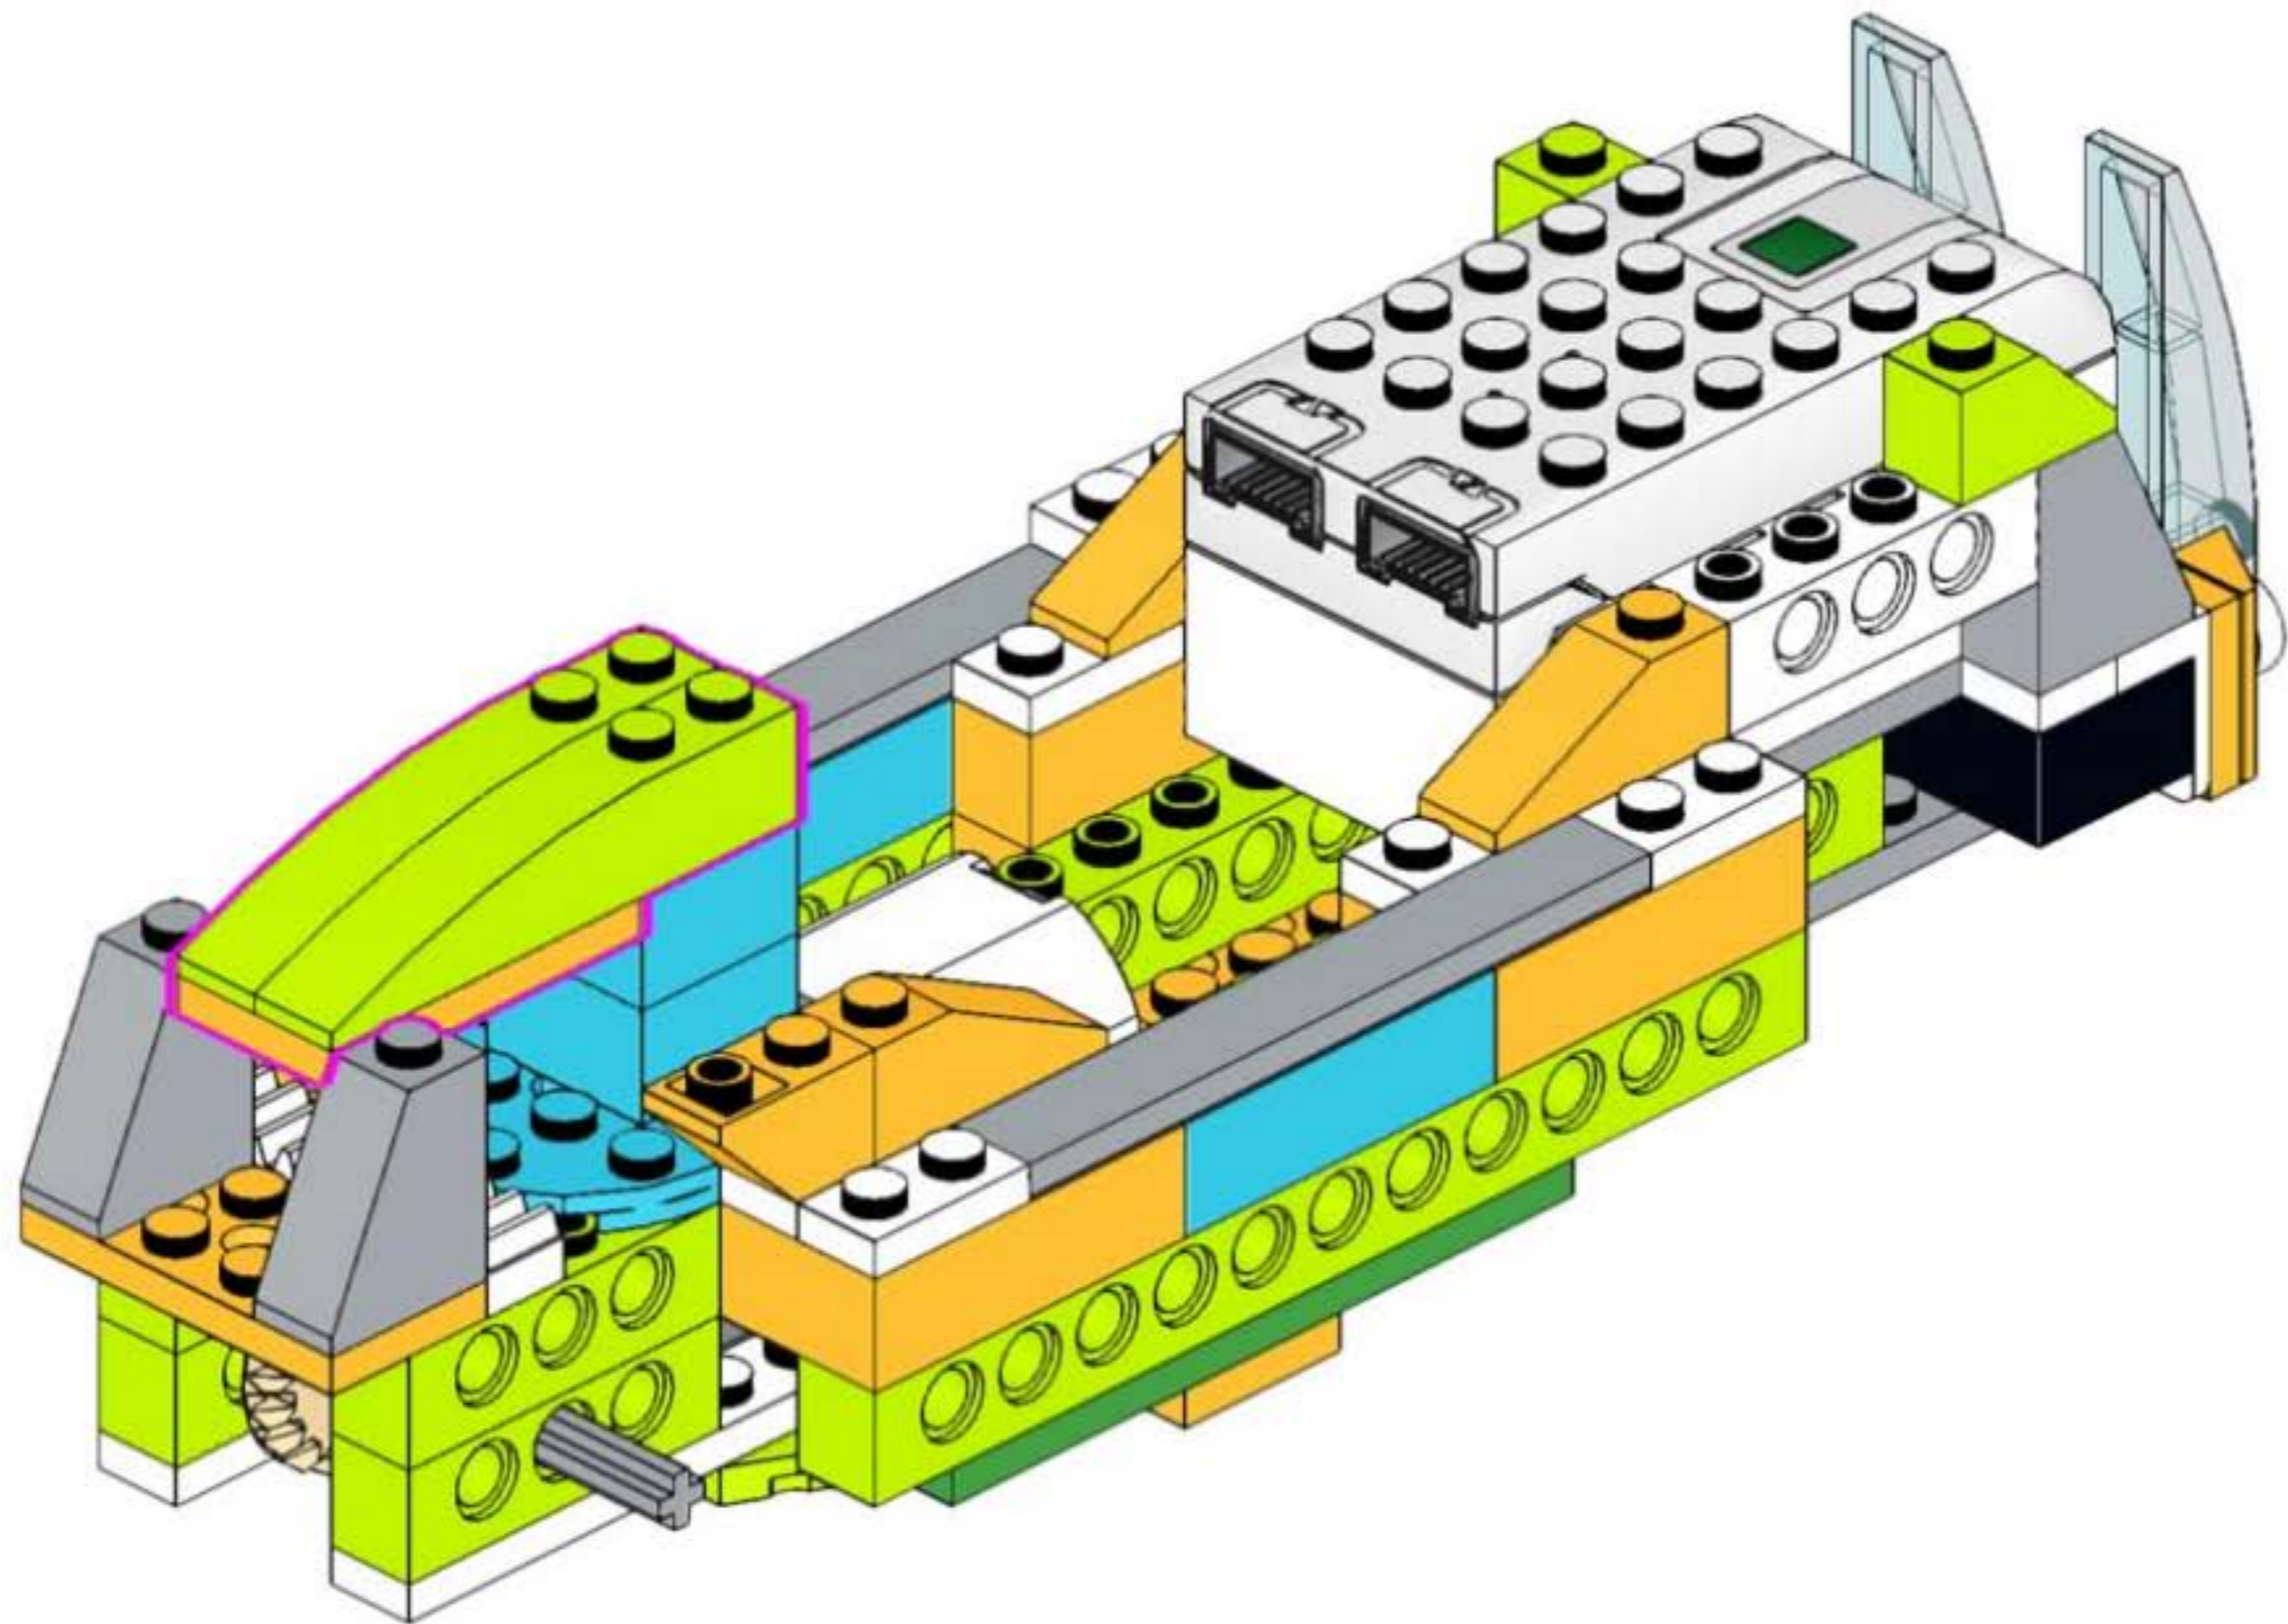

trolleybus robot
unofficial building instruction

Trolleybus

for Lego® WeDo 2.0
45300

2x

1x

1x 1x

A blue-bordered box containing a parts list. On the left is a yellow pin with a '1x' label below it. On the right is a grey Technic axle with a '1x' label below it.