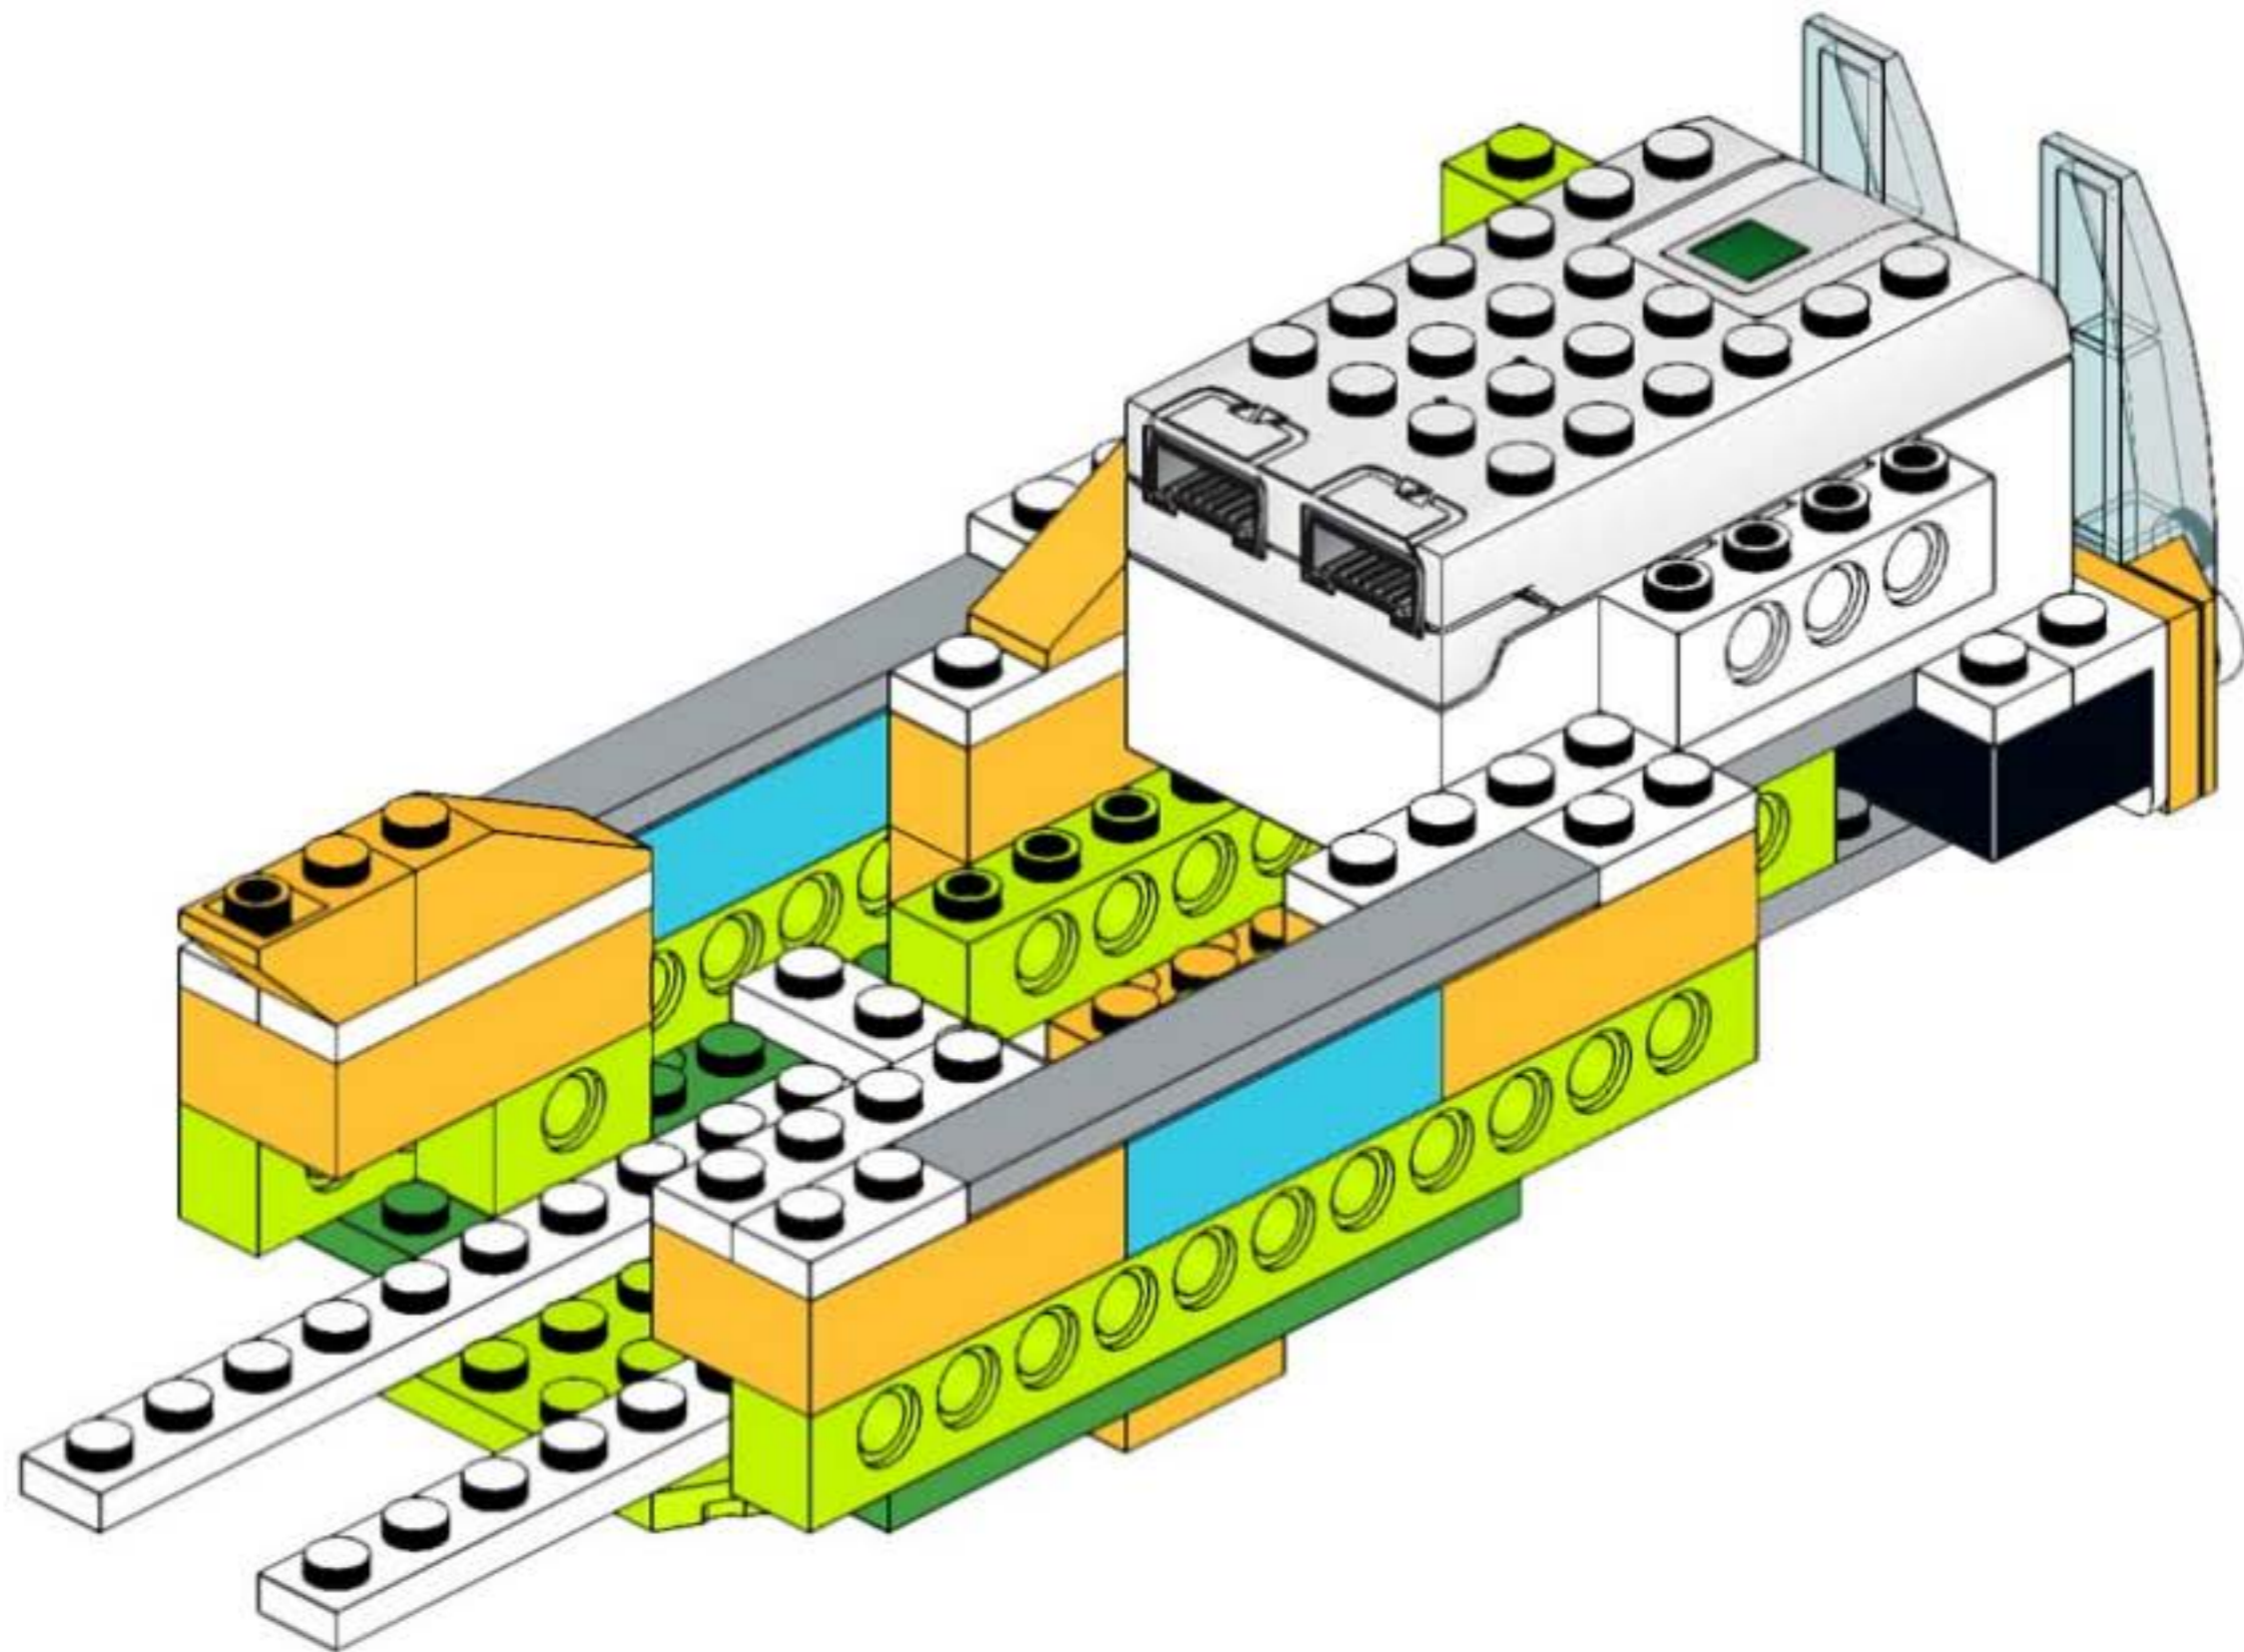

trolleybus robot
unofficial building instruction

Trolleybus

for Lego® WeDo 2.0
45300

2x

1x

1x 1x

A blue-bordered box containing a parts list. On the left is a yellow pin with a '1x' label below it. On the right is a grey Technic axle with a '1x' label below it.