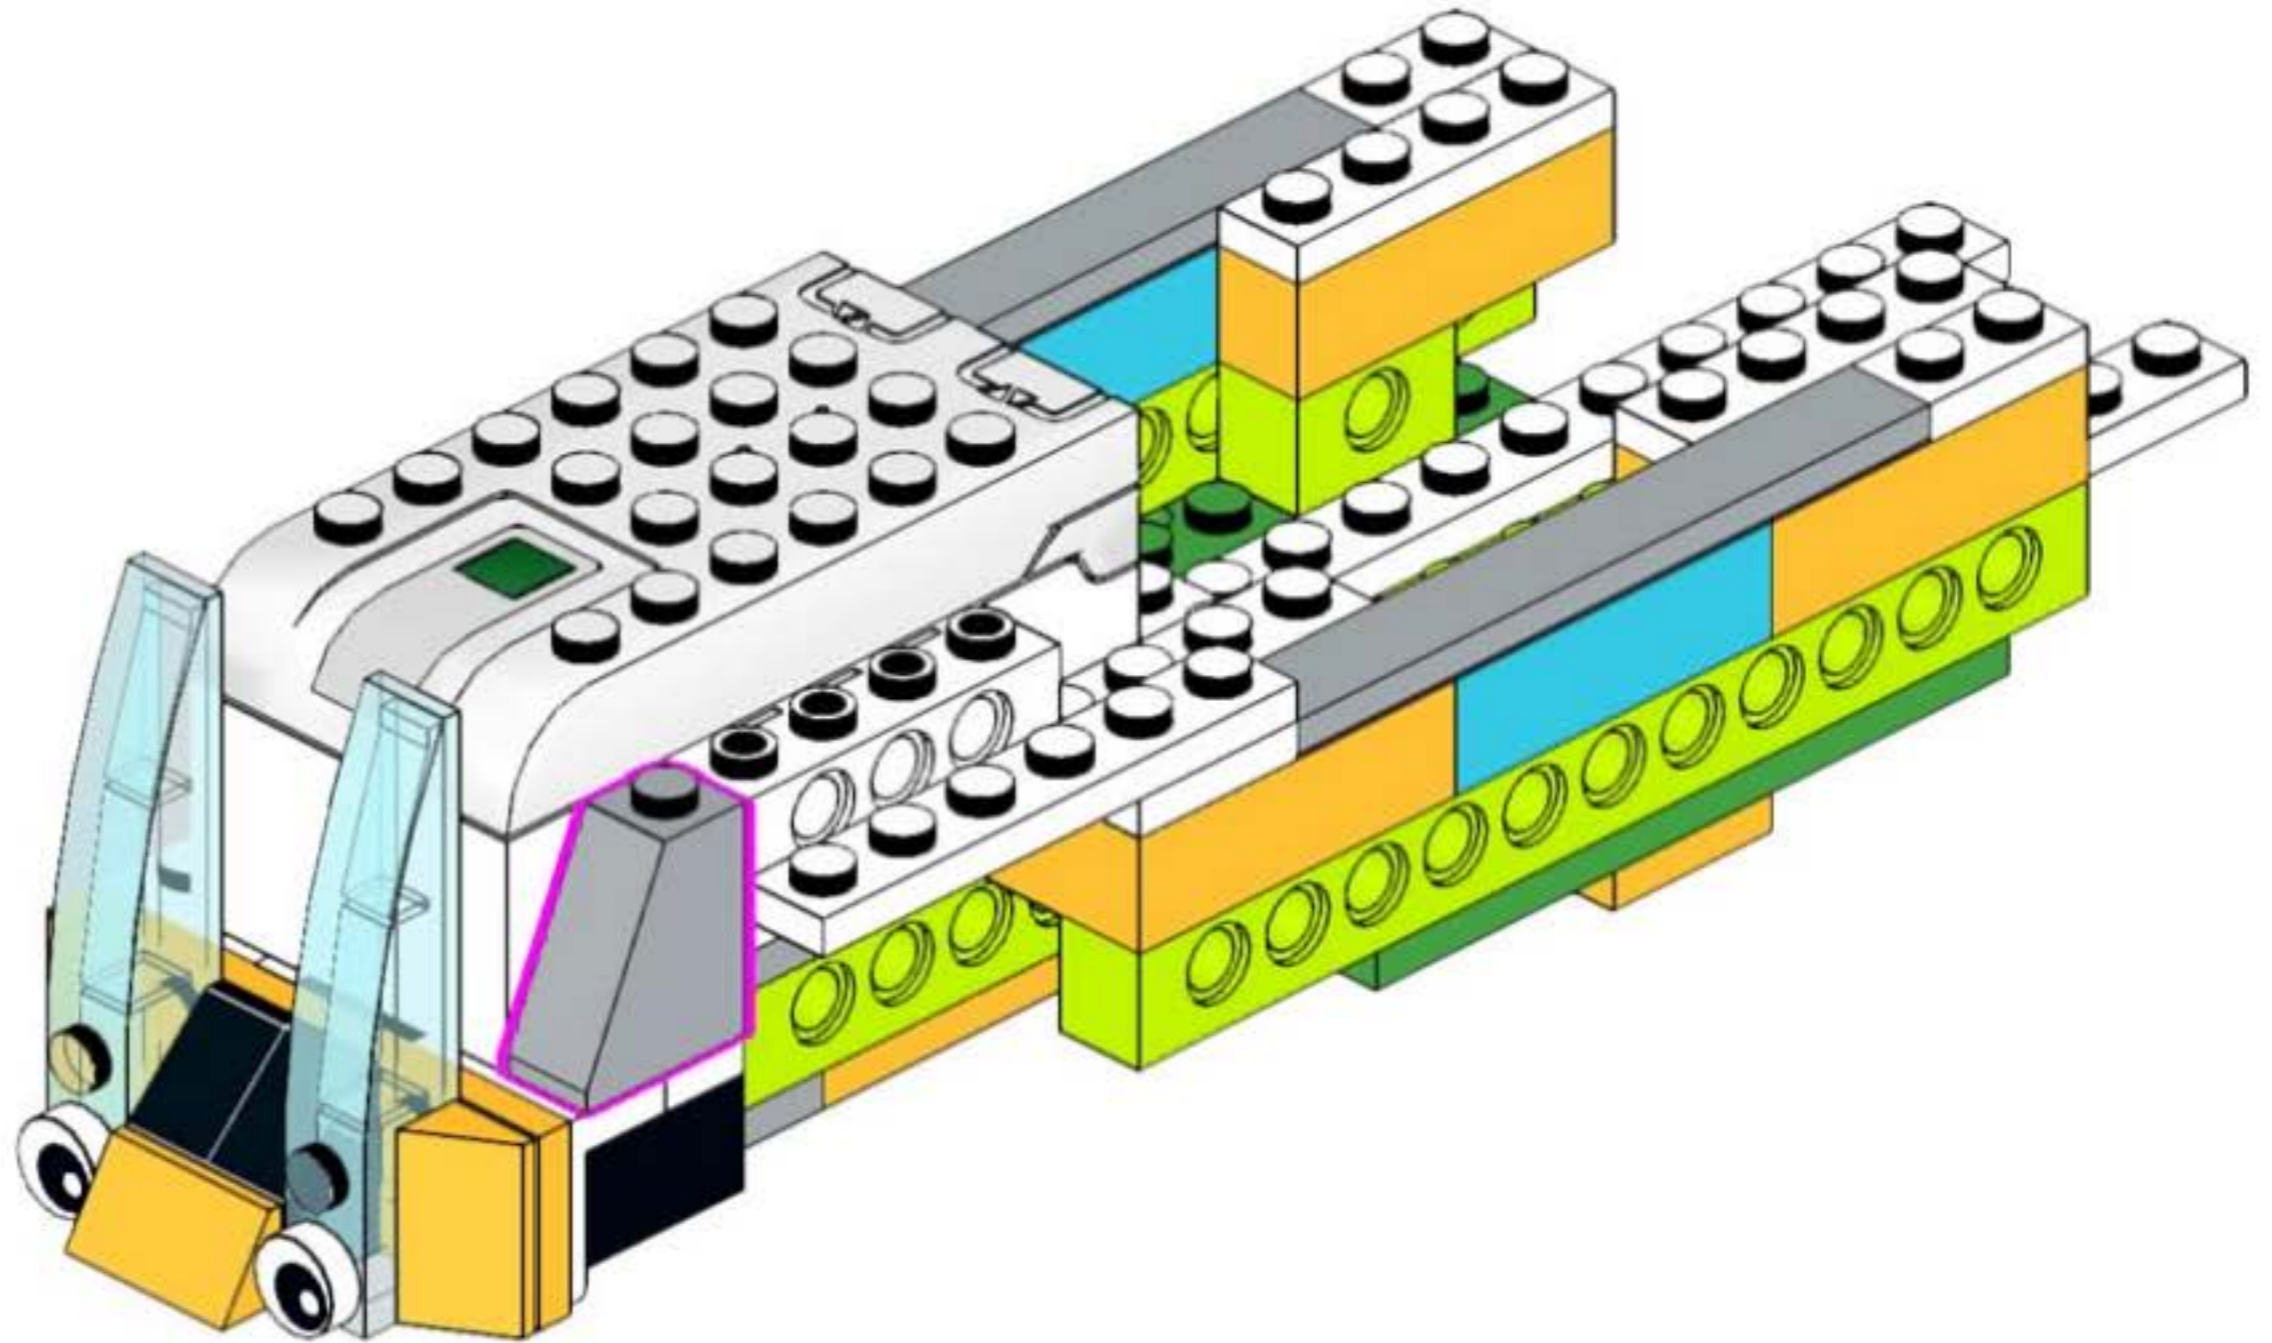

trolleybus robot
unofficial building instruction

Trolleybus

for Lego® WeDo 2.0
45300

2x

1x

1x 1x

A blue-bordered box containing a parts list. On the left is a yellow pin with a '1x' label below it. On the right is a grey Technic axle with a '1x' label below it.