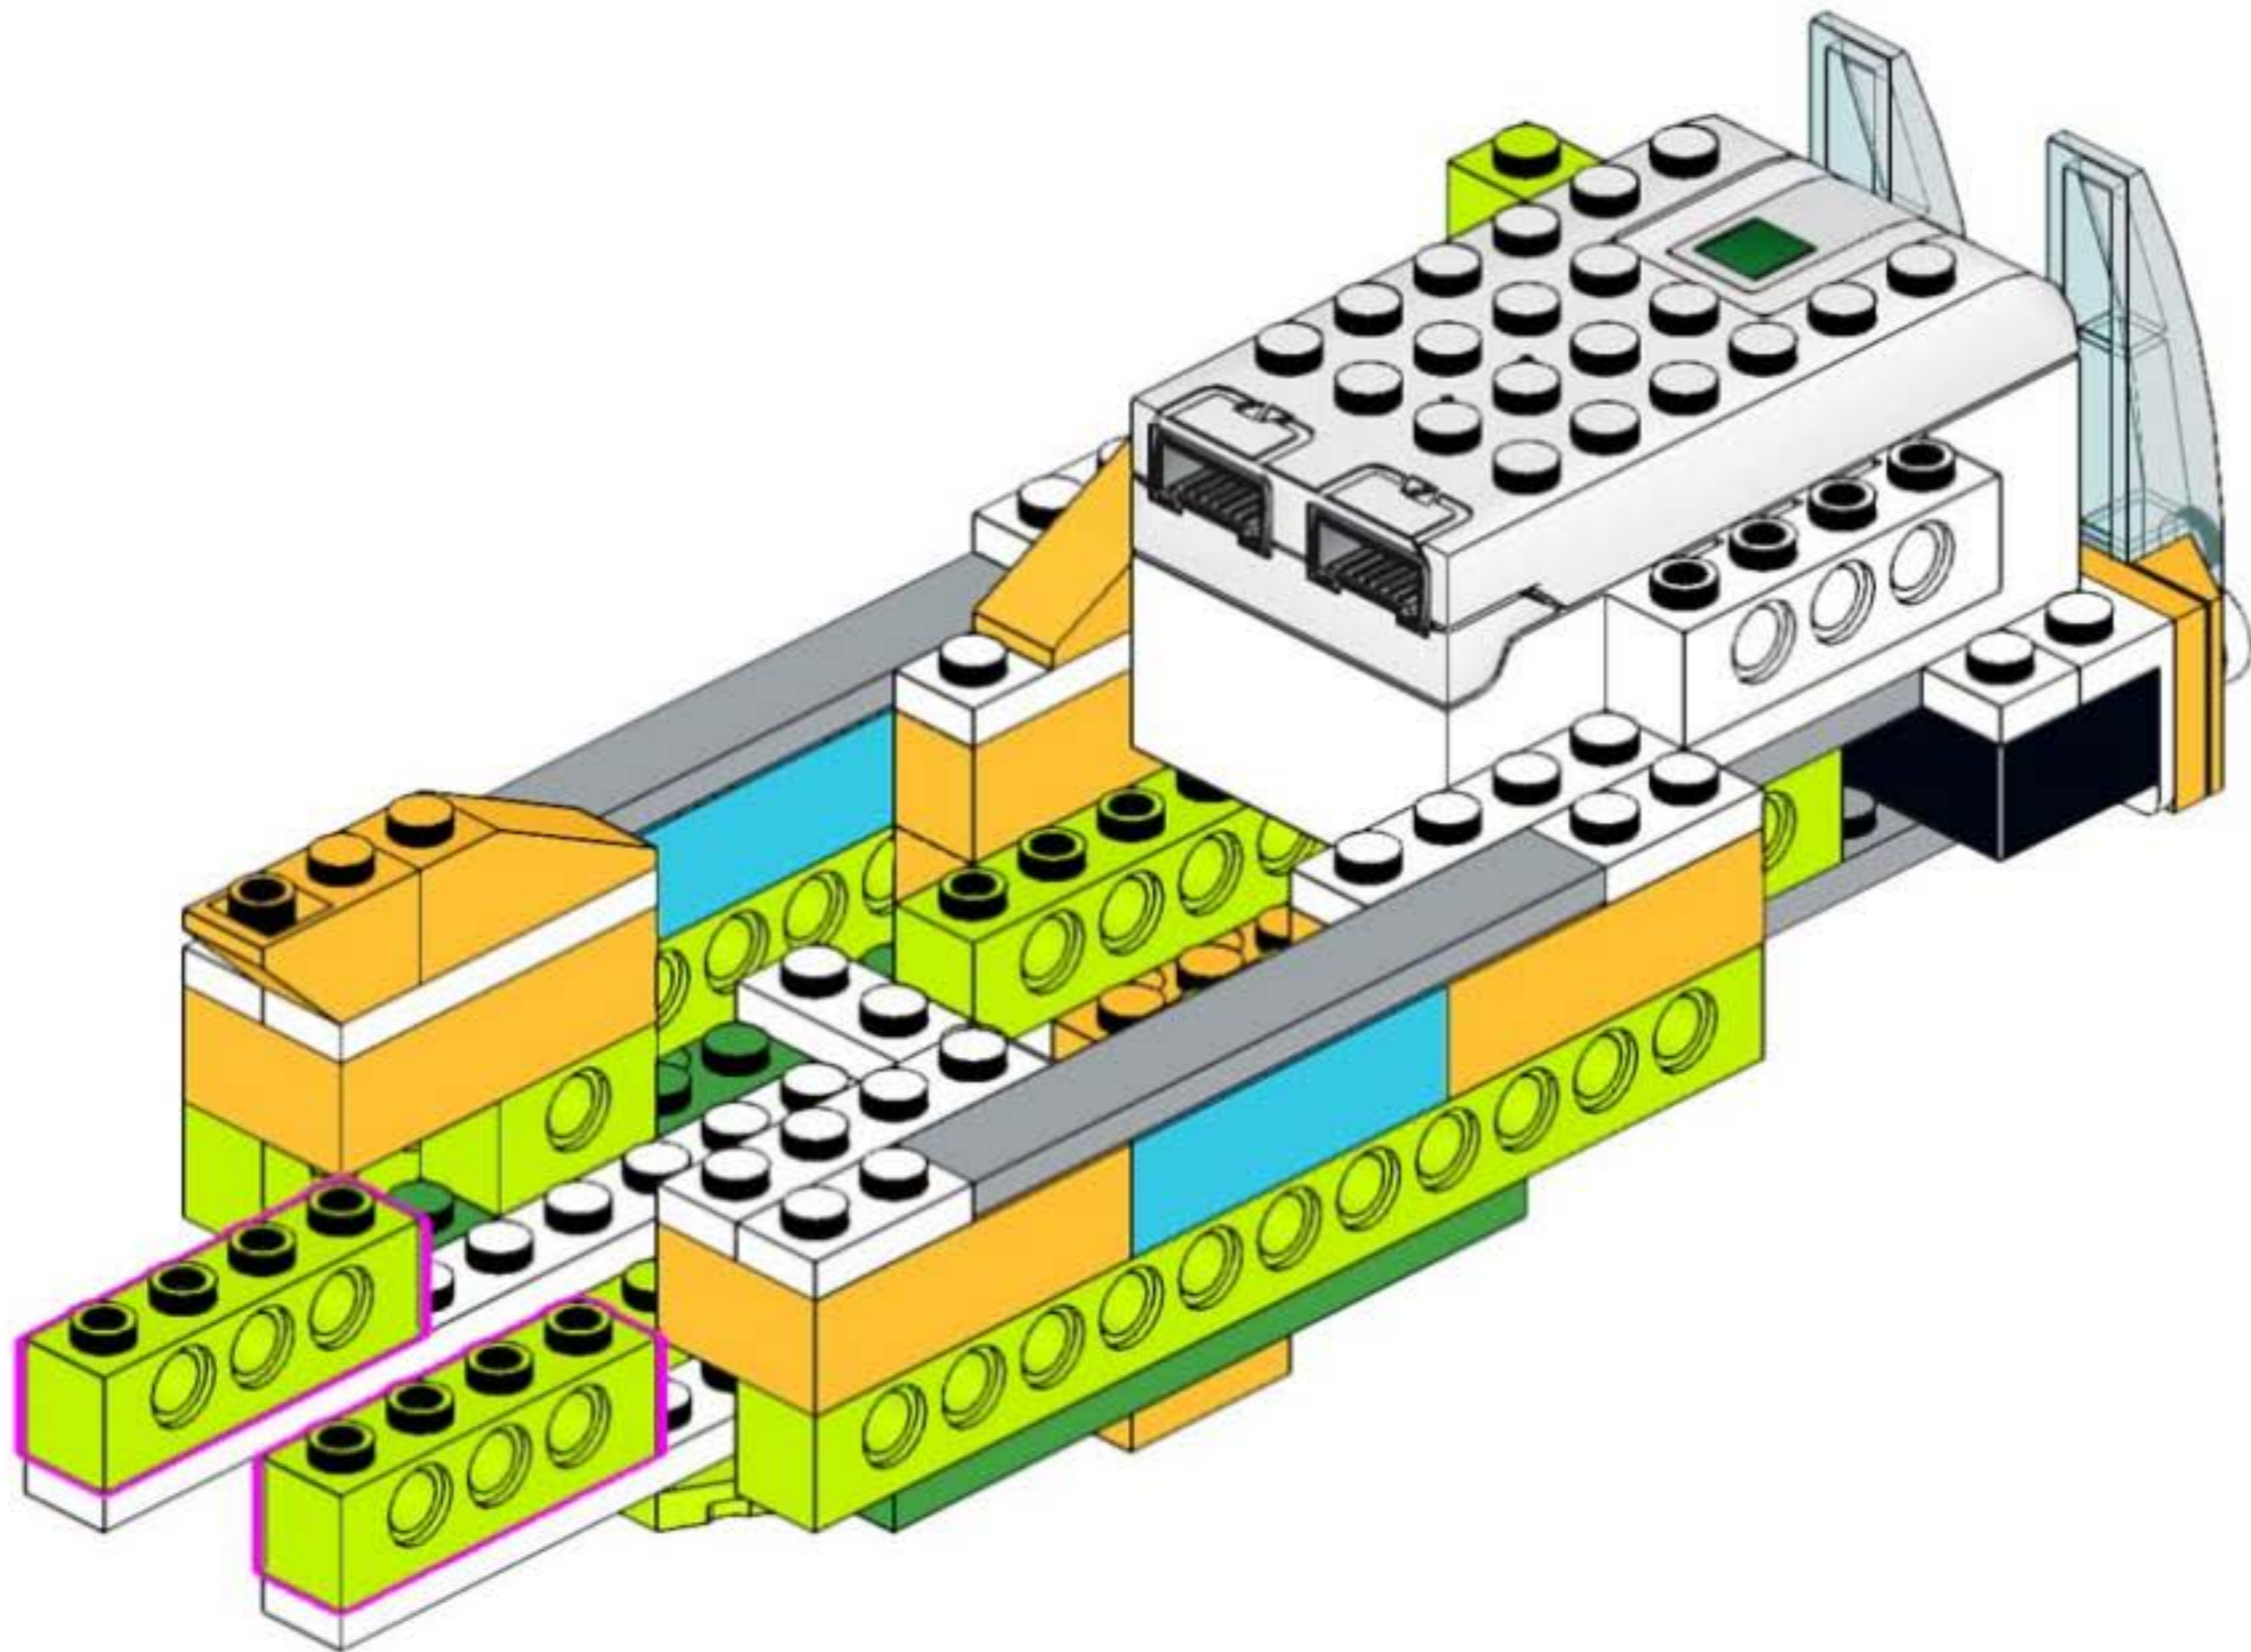

trolleybus robot
unofficial building instruction

Trolleybus

for Lego® WeDo 2.0
45300

2x

1x

1x 1x

A blue-bordered box containing a parts list. On the left is a yellow pin with a '1x' label below it. On the right is a grey Technic axle with a '1x' label below it.