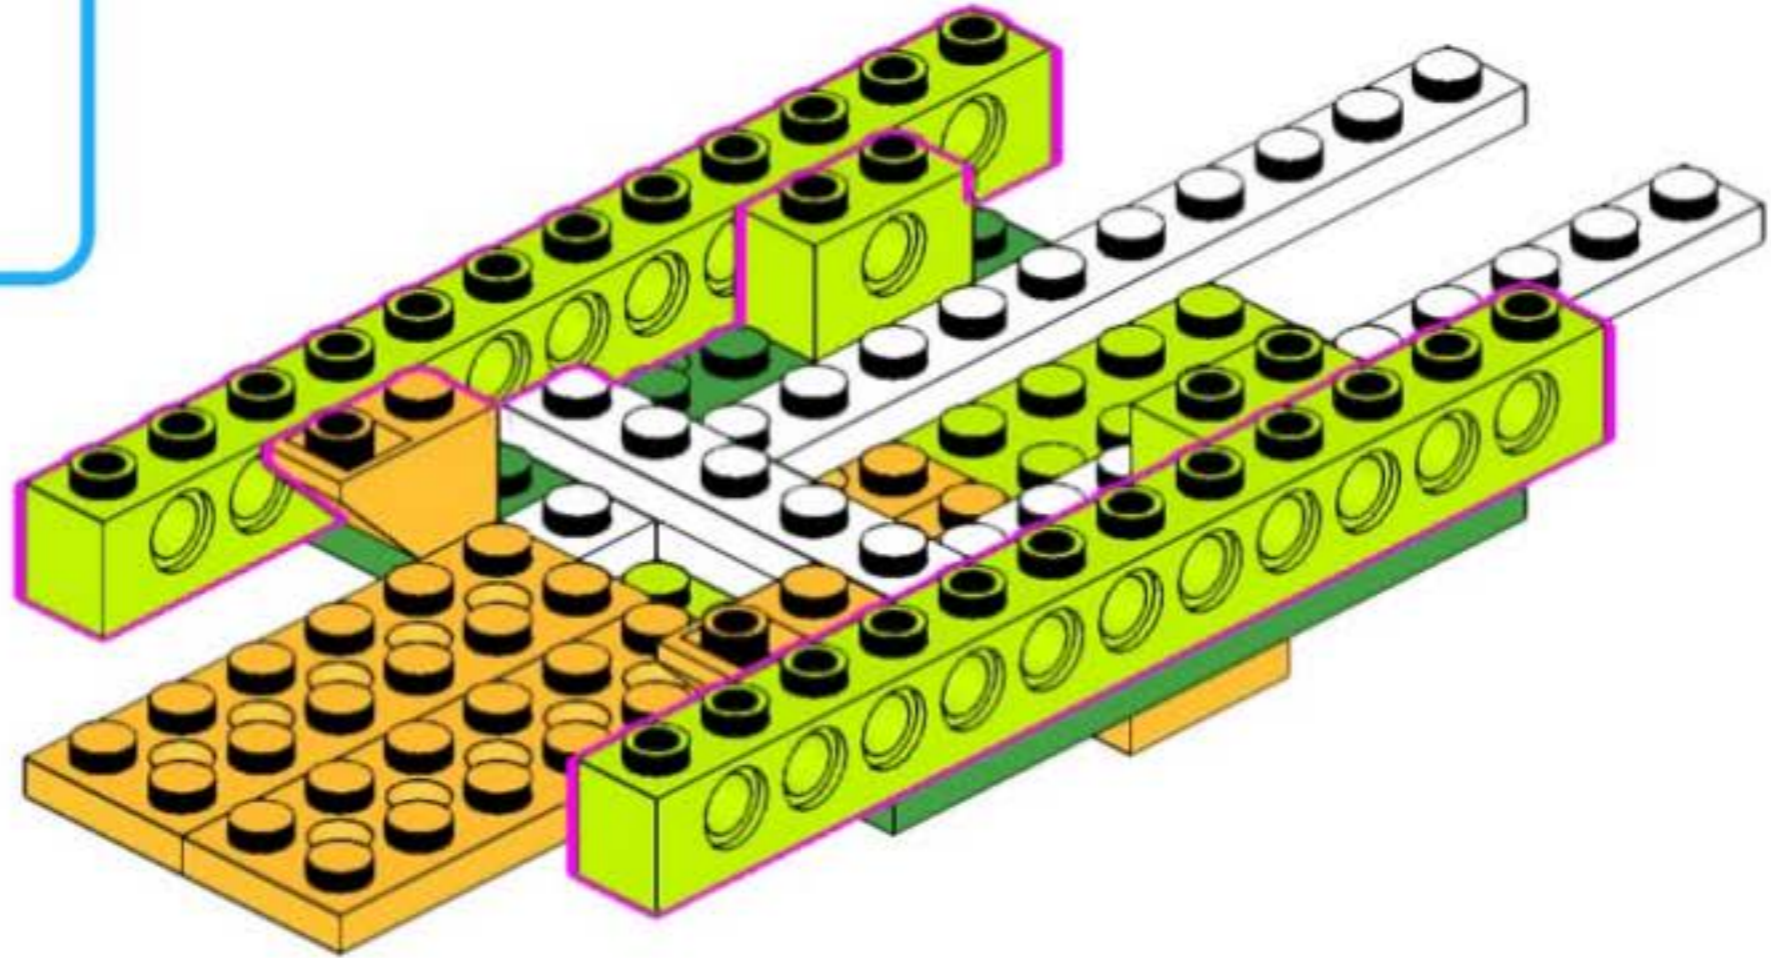

trolleybus robot
unofficial building instruction

Trolleybus

for Lego® WeDo 2.0
45300

2x

1x

1x 1x

A blue-bordered box containing a parts list. On the left is a yellow pin with a '1x' label below it. On the right is a grey Technic axle with a '1x' label below it.