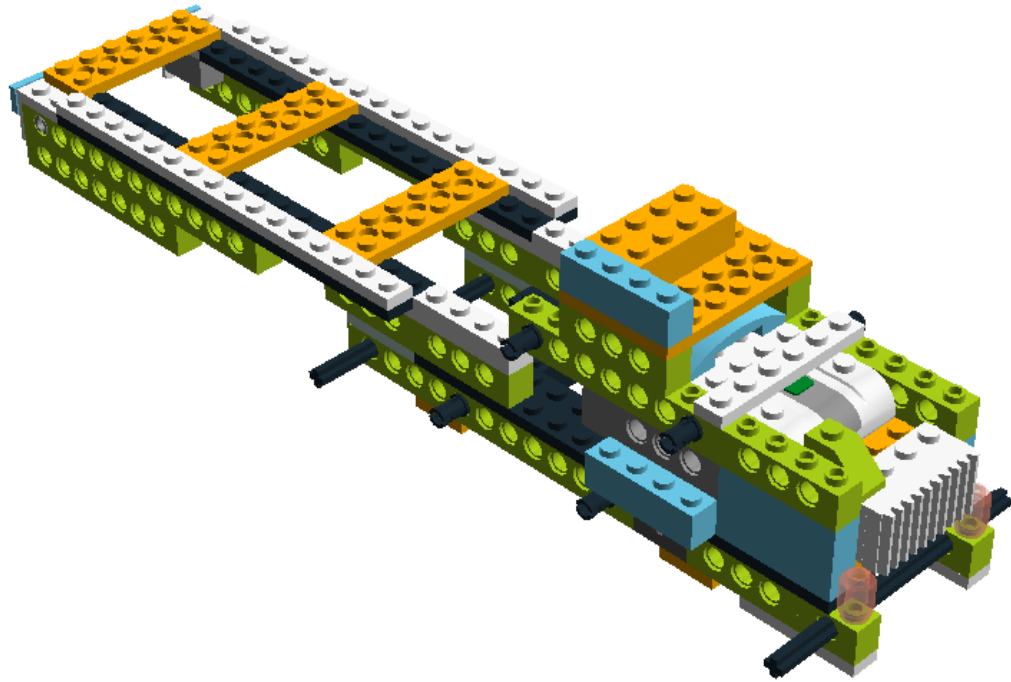

LEGO DIGITAL DESIGNER 4.2

Model Name:
camion remolque mio

Number of Bricks: 170

Step 1 of 82

Step 2 of 82

1 x

1 x

1 x

Step 18 of 82

Step 19 of 82

Step 20 of 82

Step 22 of 82

- 1 x 
- 1 x 
- 1 x 
- 1 x 

Step 23 of 82

Step 24 of 82

Step 25 of 82

- 1 x 
- 1 x 
- 1 x 
- 1 x 

Step 26 of 82

Step 27 of 82

Step 28 of 82

Step 29 of 82

Step 30 of 82

Step 31 of 82

Step 32 of 82

Step 33 of 82

Step 34 of 82

- 1 x 
- 1 x 
- 1 x 
- 1 x 

Step 35 of 82

Step 36 of 82

Step 37 of 82

Step 38 of 82

Step 39 of 82