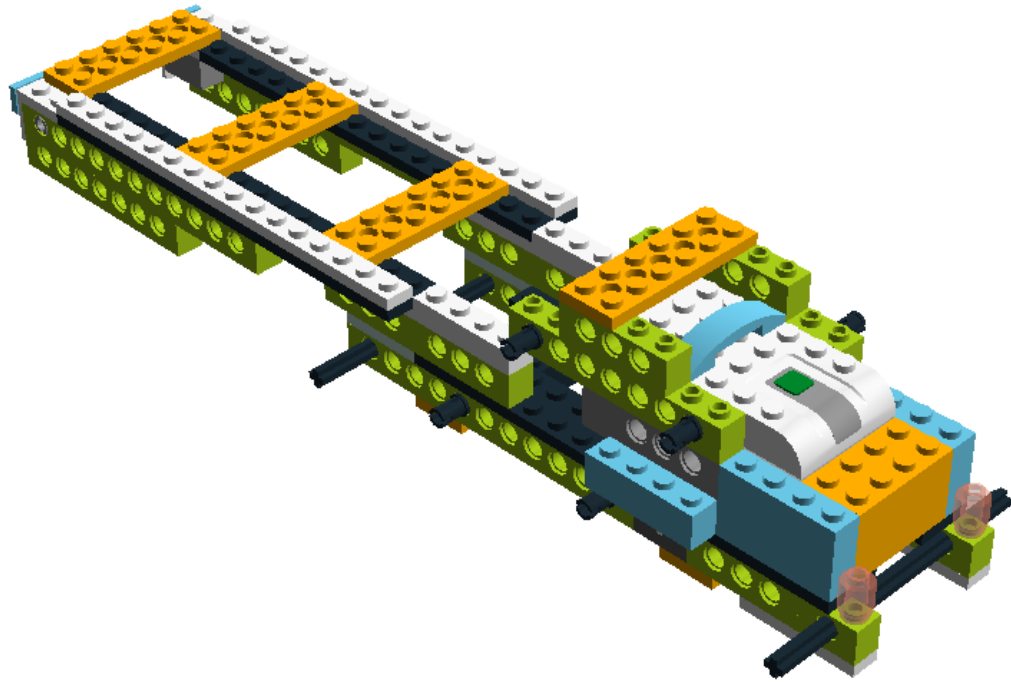

LEGO DIGITAL DESIGNER 4.2

Model Name:
camion remolque mio

Number of Bricks: 170

Step 1 of 82

Step 2 of 82

1 x

1 x

1 x

Step 18 of 82

Step 19 of 82

Step 20 of 82

Step 22 of 82

- 1 x 
- 1 x 
- 1 x 
- 1 x 

Step 23 of 82

Step 24 of 82

Step 25 of 82

- 1 x 
- 1 x 
- 1 x 
- 1 x 

Step 26 of 82

Step 27 of 82

Step 28 of 82

Step 29 of 82

Step 30 of 82

Step 31 of 82

Step 32 of 82