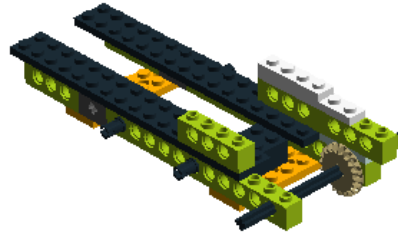

LEGO DIGITAL DESIGNER 4.2

Model Name:
camion remolque mio

Number of Bricks: 170

Step 1 of 82

Step 2 of 82

1 x

1 x

1 x

1 x

Step 3 of 82

Step 4 of 82

Step 5 of 82

Step 6 of 82

1 x

1 x

1 x

1 x

Step 7 of 82

1 x

1 x

1 x

1 x

Step 8 of 82

Step 9 of 82