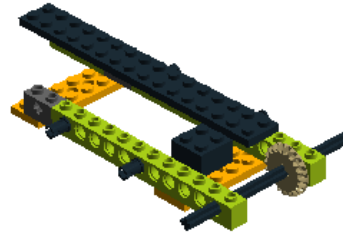

LEGO DIGITAL DESIGNER 4.2

Model Name:
camion remolque mio

Number of Bricks: 170

Step 1 of 82

Step 2 of 82

1 x

1 x

1 x

1 x

Step 3 of 82

Step 4 of 82

Step 5 of 82

Step 6 of 82

1 x

1 x

1 x