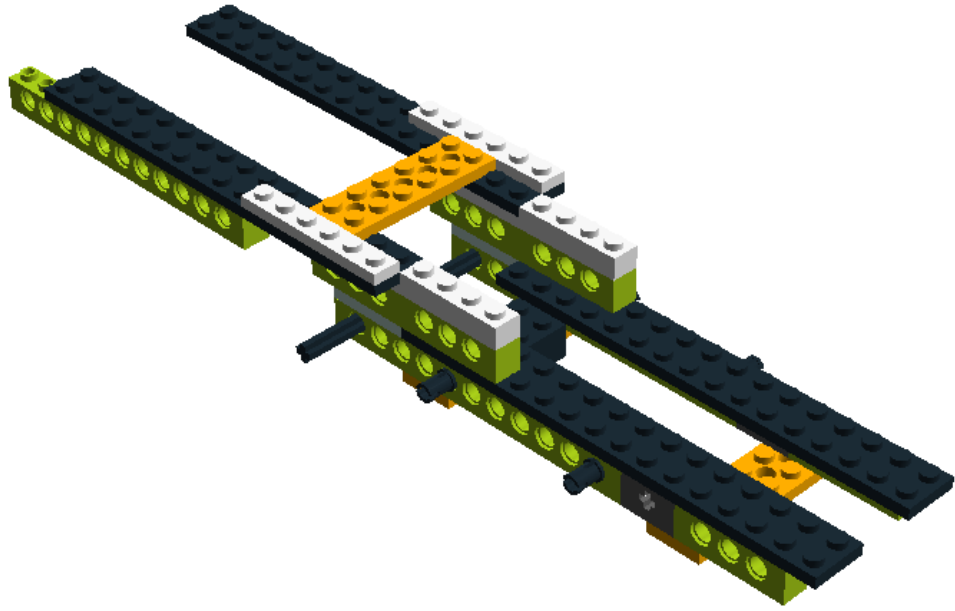

LEGO DIGITAL DESIGNER 4.2

Model Name:
camion remolque mio

Number of Bricks: 170

Step 1 of 82

Step 2 of 82

1 x

1 x

1 x

1 x

Step 7 of 82

1 x

1 x

1 x

1 x

Step 8 of 82

Step 9 of 82