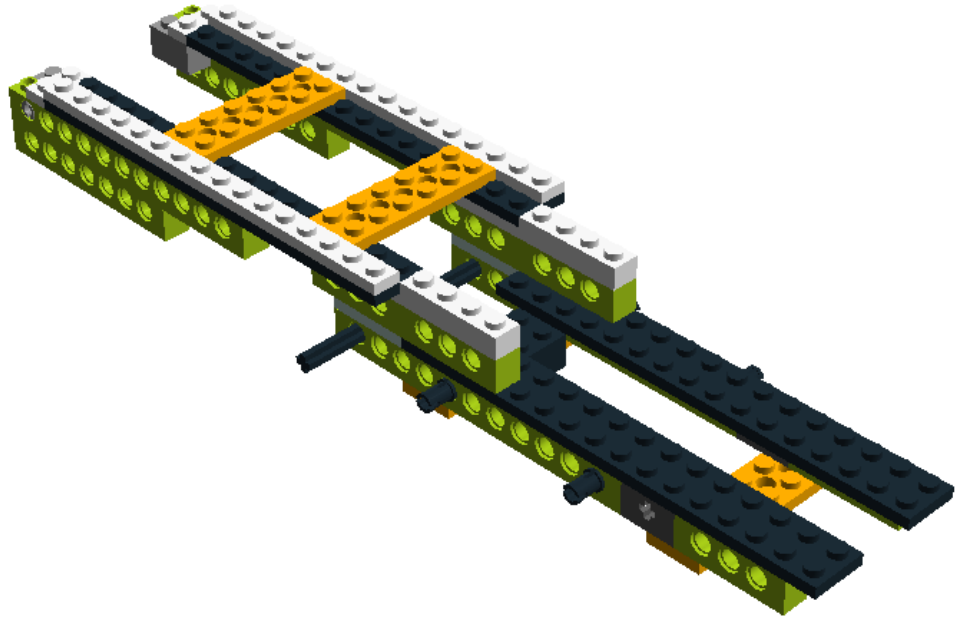

LEGO DIGITAL DESIGNER 4.2

Model Name:
camion remolque mio

Number of Bricks: 170

Step 1 of 82

Step 2 of 82

1 x

1 x

1 x

Step 10 of 82

Step 11 of 82

Step 12 of 82

Step 13 of 82

Step 14 of 82

Step 15 of 82

Step 16 of 82

Step 17 of 82

Step 18 of 82

Step 19 of 82

Step 20 of 82

Step 22 of 82

- 1 x 
- 1 x 
- 1 x 
- 1 x 

Step 23 of 82

Step 24 of 82

Step 25 of 82