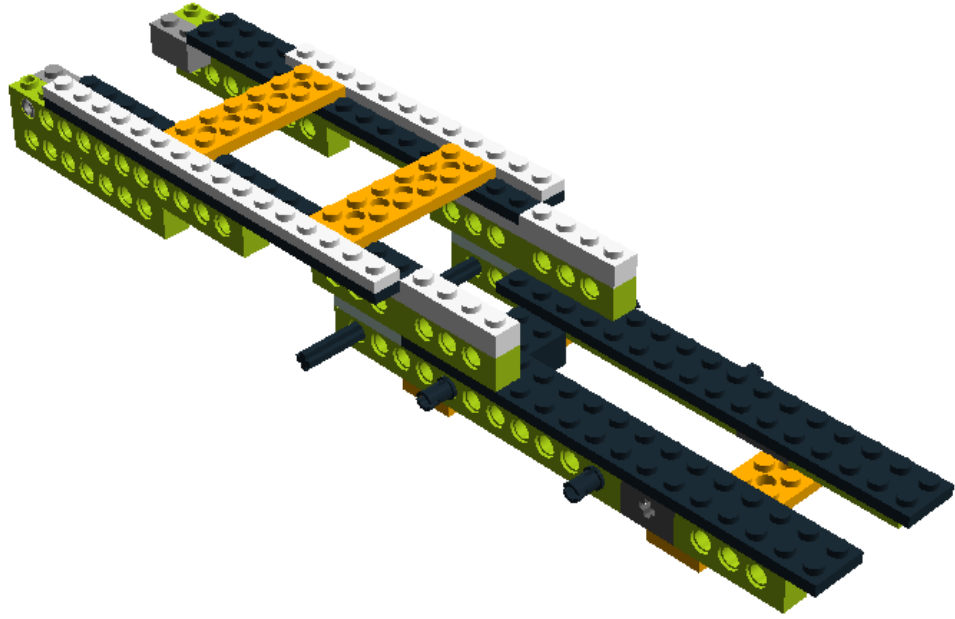

LEGO DIGITAL DESIGNER 4.2

Model Name:
camion remolque mio

Number of Bricks: 170

Step 1 of 82

Step 2 of 82

1 x

1 x

1 x

Step 10 of 82

Step 11 of 82

Step 12 of 82

Step 13 of 82

Step 14 of 82

Step 15 of 82

Step 16 of 82

Step 17 of 82

Step 18 of 82

Step 19 of 82

Step 20 of 82

Step 22 of 82

- 1 x 
- 1 x 
- 1 x 
- 1 x 

Step 23 of 82

Step 24 of 82

Step 25 of 82