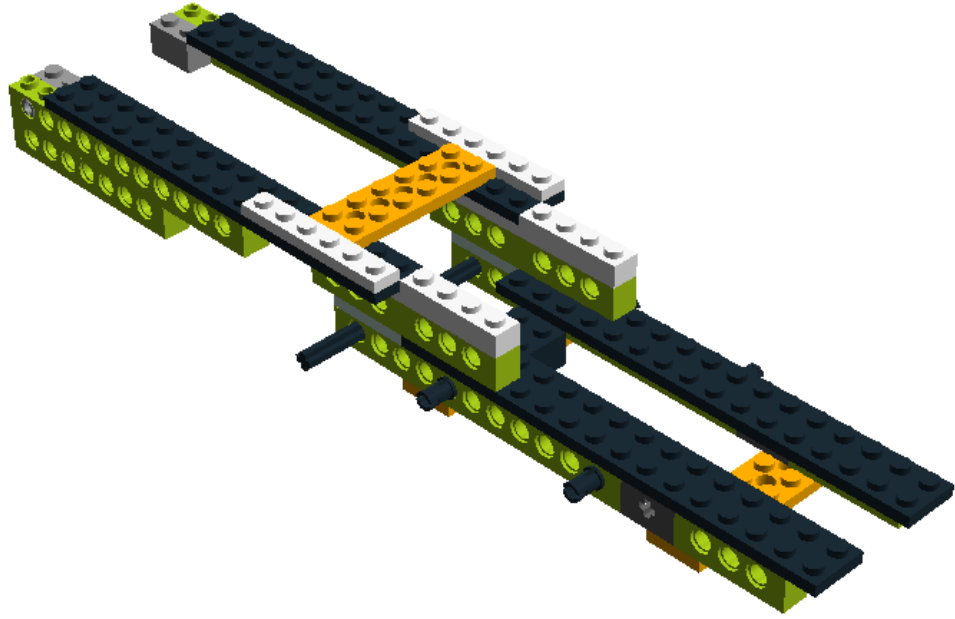

LEGO DIGITAL DESIGNER 4.2

Model Name:
camion remolque mio

Number of Bricks: 170

Step 1 of 82

Step 2 of 82

1 x

1 x

1 x

1 x

Step 3 of 82

Step 4 of 82

Step 5 of 82

Step 6 of 82

1 x

1 x

1 x

1 x

Step 7 of 82

1 x

1 x

1 x

1 x

Step 8 of 82

Step 9 of 82

Step 10 of 82

Step 11 of 82

Step 12 of 82

Step 13 of 82

Step 14 of 82

Step 15 of 82

Step 16 of 82

Step 17 of 82