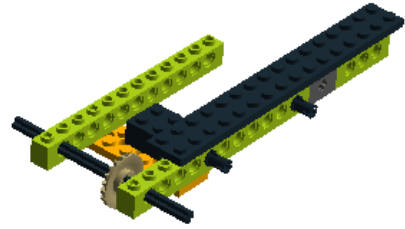

LEGO DIGITAL DESIGNER 4.2

Model Name:
camion remolque mio

Number of Bricks: 170

Step 1 of 82

Step 2 of 82

1 x

1 x

1 x

1 x

Step 3 of 82

Step 4 of 82

Step 5 of 82

Step 6 of 82

1 x

1 x

1 x