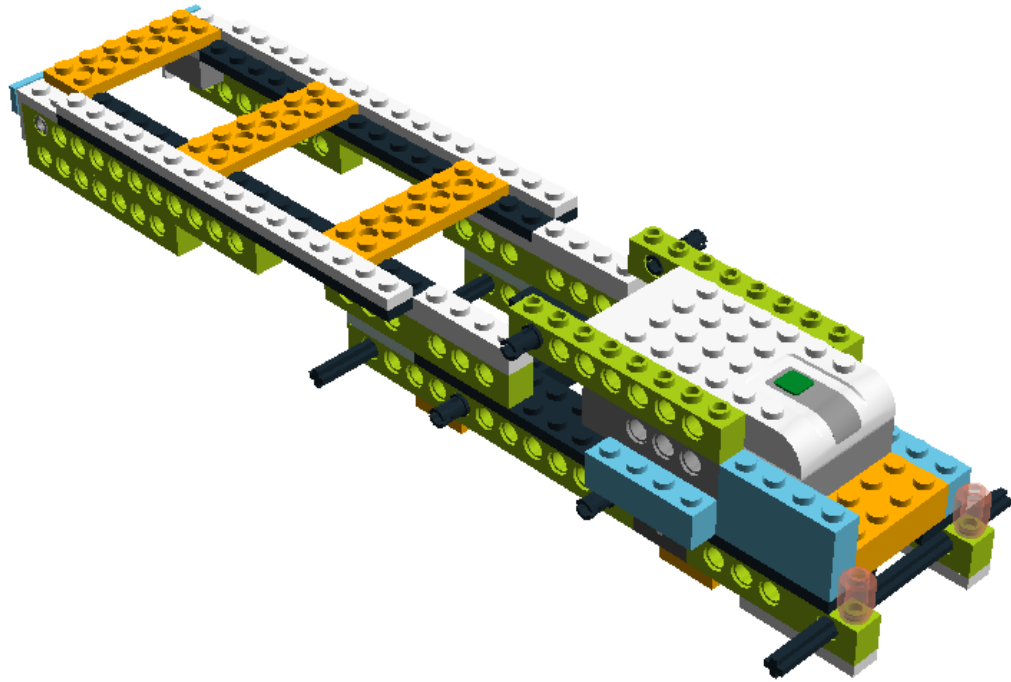

LEGO DIGITAL DESIGNER 4.2

Model Name:
camion remolque mio

Number of Bricks: 170

Step 1 of 82

Step 2 of 82

1 x

1 x

1 x

Step 18 of 82

Step 19 of 82

Step 20 of 82

Step 22 of 82

- 1 x 
- 1 x 
- 1 x 
- 1 x 

Step 23 of 82

Step 24 of 82

Step 25 of 82

- 1 x 
- 1 x 
- 1 x 
- 1 x 

Step 26 of 82

Step 27 of 82

Step 28 of 82

Step 29 of 82

Step 30 of 82

Step 31 of 82

Step 32 of 82