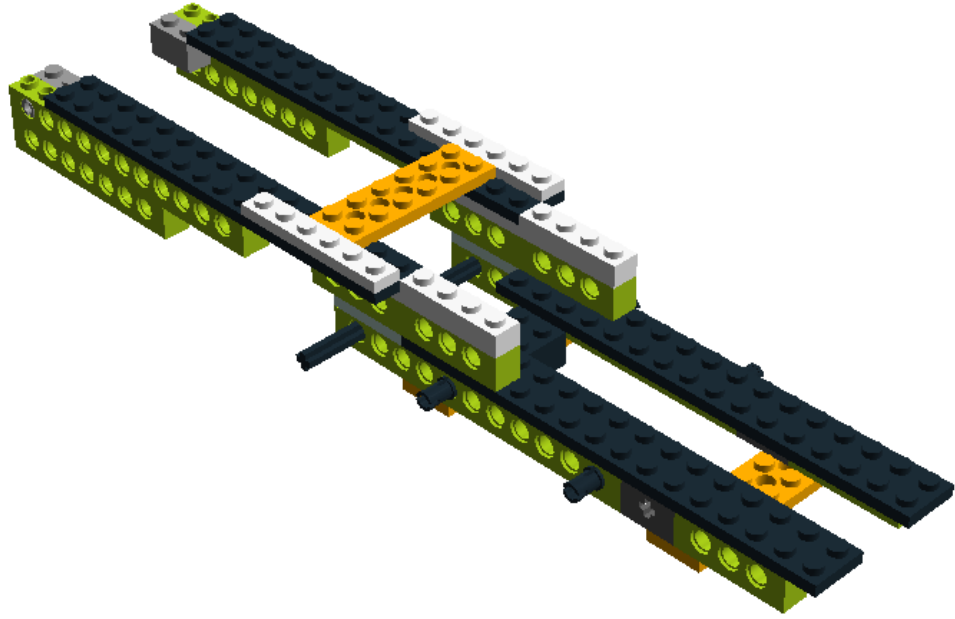

LEGO DIGITAL DESIGNER 4.2

Model Name:
camion remolque mio

Number of Bricks: 170

Step 1 of 82

Step 2 of 82

1 x

1 x

1 x

1 x

Step 7 of 82

1 x

1 x

1 x

1 x

Step 8 of 82

Step 9 of 82

Step 10 of 82

Step 11 of 82

Step 12 of 82

Step 13 of 82

Step 14 of 82

Step 15 of 82

Step 16 of 82

Step 17 of 82

Step 18 of 82

Step 19 of 82

Step 20 of 82

Step 22 of 82

- 1 x 
- 1 x 
- 1 x 
- 1 x 

Step 23 of 82

Step 24 of 82

Step 25 of 82