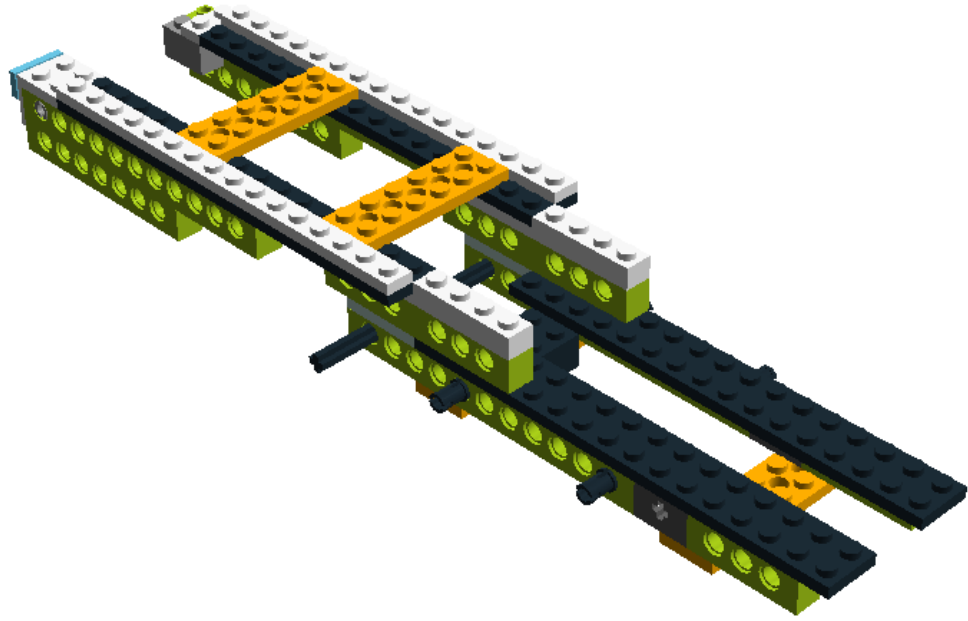

LEGO DIGITAL DESIGNER 4.2

Model Name:
camion remolque mio

Number of Bricks: 170

Step 1 of 82

Step 2 of 82

1 x

1 x

1 x

Step 10 of 82

Step 11 of 82

Step 12 of 82

Step 13 of 82

Step 14 of 82

Step 15 of 82

Step 16 of 82

Step 17 of 82

Step 18 of 82

Step 19 of 82

Step 20 of 82

Step 22 of 82

- 1 x 
- 1 x 
- 1 x 
- 1 x 

Step 23 of 82

Step 24 of 82

Step 25 of 82