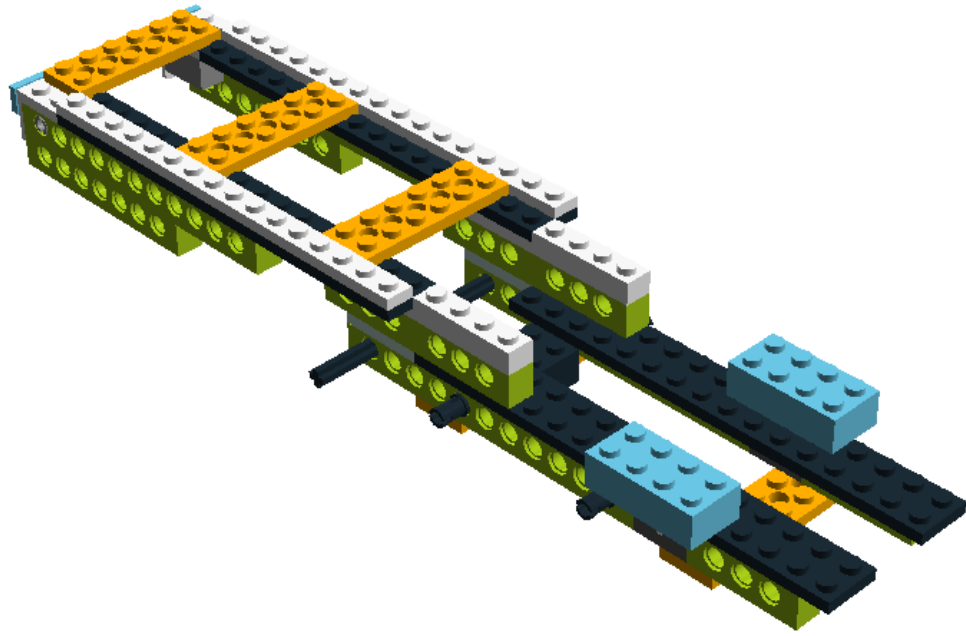

LEGO DIGITAL DESIGNER 4.2

Model Name:
camion remolque mio

Number of Bricks: 170

Step 1 of 82

Step 2 of 82

1 x

1 x

1 x

Step 10 of 82

Step 11 of 82

Step 12 of 82

Step 13 of 82

Step 14 of 82

Step 15 of 82

Step 16 of 82

Step 17 of 82

Step 18 of 82

Step 19 of 82

Step 20 of 82

Step 22 of 82

- 1 x 
- 1 x 
- 1 x 
- 1 x 

Step 23 of 82

Step 24 of 82

Step 25 of 82