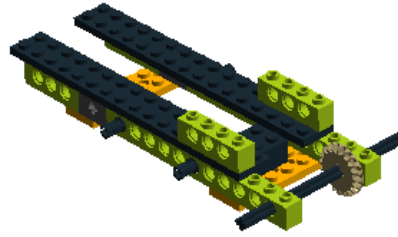

LEGO DIGITAL DESIGNER 4.2

Model Name:
camion remolque mio

Number of Bricks: 170

Step 1 of 82

Step 2 of 82

1 x

1 x

1 x

1 x

Step 3 of 82

Step 4 of 82

Step 5 of 82

Step 6 of 82

1 x

1 x

1 x

1 x

Step 7 of 82

1 x

1 x

1 x

1 x

Step 8 of 82

Step 9 of 82