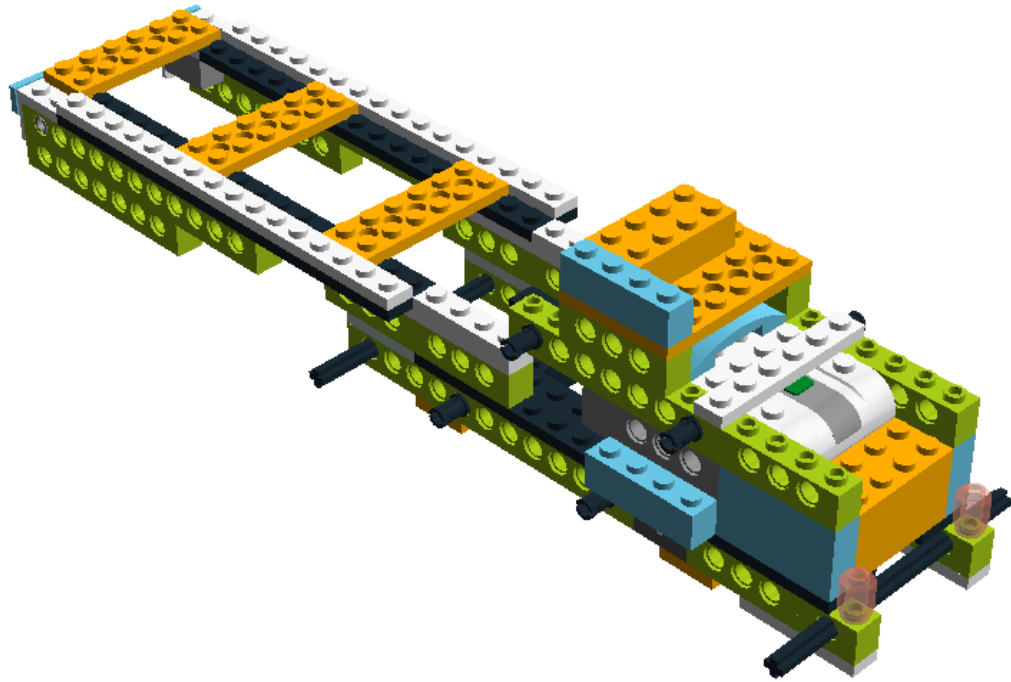

LEGO DIGITAL DESIGNER 4.2

Model Name:
camion remolque mio

Number of Bricks: 170

Step 1 of 82

Step 2 of 82

1 x

1 x

1 x

Step 18 of 82

Step 19 of 82

Step 20 of 82

Step 22 of 82

- 1 x 
- 1 x 
- 1 x 
- 1 x 

Step 23 of 82

Step 24 of 82

Step 25 of 82

- 1 x 
- 1 x 
- 1 x 
- 1 x 

Step 26 of 82

Step 27 of 82

Step 28 of 82

Step 29 of 82

Step 30 of 82

Step 31 of 82

Step 32 of 82

Step 33 of 82

Step 34 of 82

- 1 x 
- 1 x 
- 1 x 
- 1 x 

Step 35 of 82

Step 36 of 82

Step 37 of 82

Step 38 of 82

Step 39 of 82