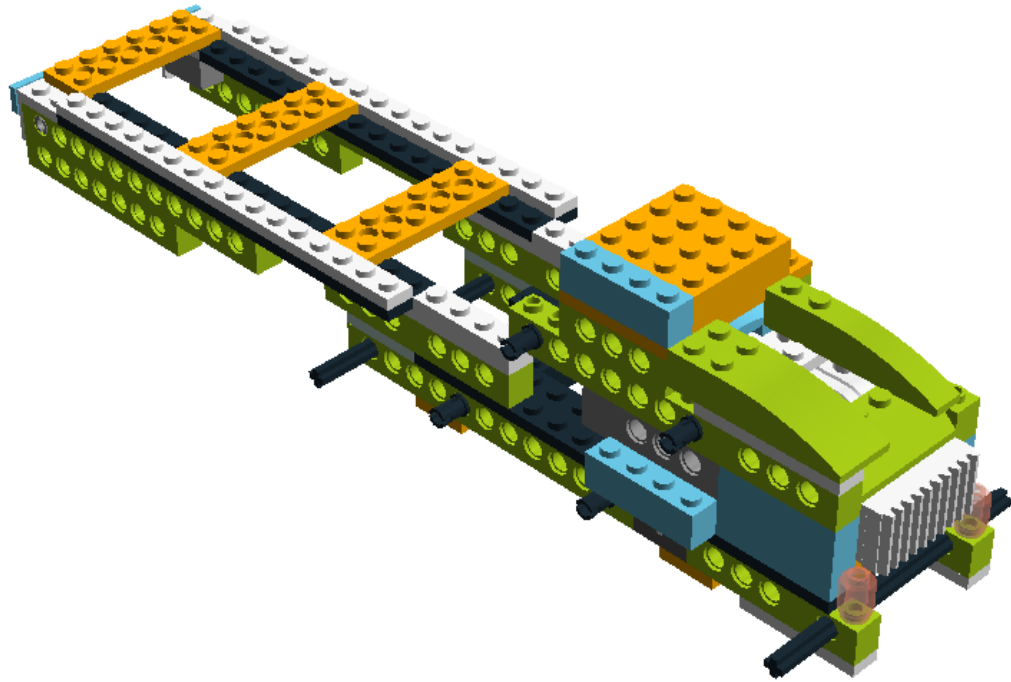

LEGO DIGITAL DESIGNER 4.2

Model Name:
camion remolque mio

Number of Bricks: 170

Step 1 of 82

Step 2 of 82

1 x

1 x

1 x

Step 18 of 82

Step 19 of 82

Step 20 of 82

Step 22 of 82

- 1 x 
- 1 x 
- 1 x 
- 1 x 

Step 23 of 82

Step 24 of 82

Step 25 of 82

- 1 x 
- 1 x 
- 1 x 
- 1 x 

Step 26 of 82

Step 27 of 82

Step 28 of 82

Step 29 of 82

Step 30 of 82

Step 31 of 82

Step 32 of 82

Step 33 of 82

Step 34 of 82

- 1 x 
- 1 x 
- 1 x 
- 1 x 

Step 35 of 82

Step 36 of 82

Step 37 of 82

Step 38 of 82

Step 39 of 82