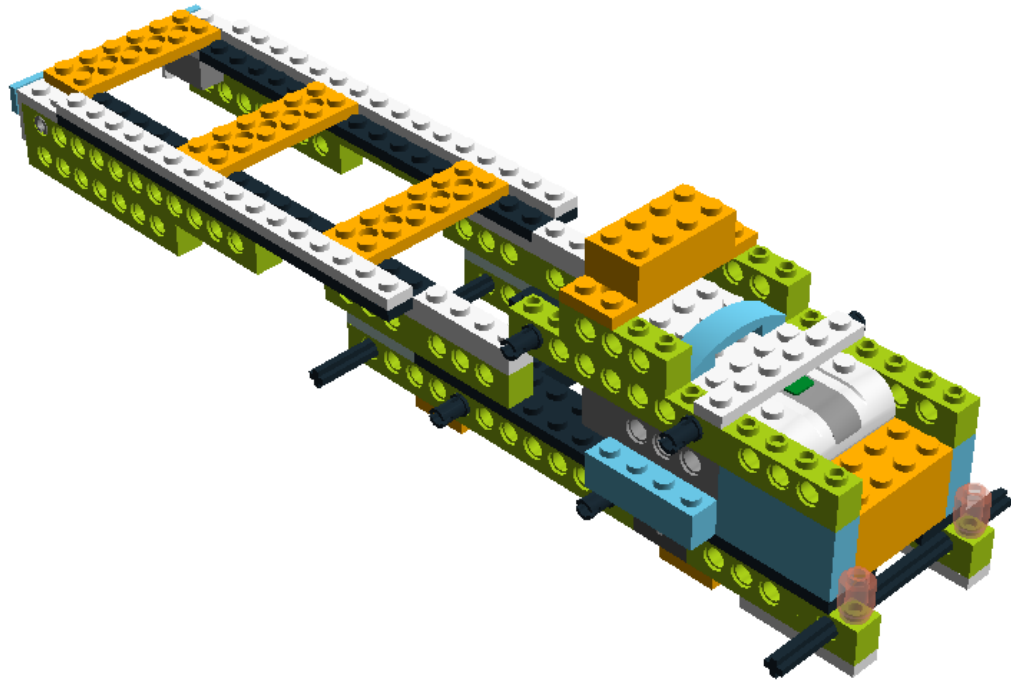

LEGO DIGITAL DESIGNER 4.2

Model Name:
camion remolque mio

Number of Bricks: 170

Step 1 of 82

Step 2 of 82

1 x

1 x

1 x

Step 18 of 82

Step 19 of 82

Step 20 of 82

Step 22 of 82

- 1 x 
- 1 x 
- 1 x 
- 1 x 

Step 23 of 82

Step 24 of 82

Step 25 of 82

- 1 x 
- 1 x 
- 1 x 
- 1 x 

Step 26 of 82

Step 27 of 82

Step 28 of 82

Step 29 of 82

Step 30 of 82

Step 31 of 82

Step 32 of 82