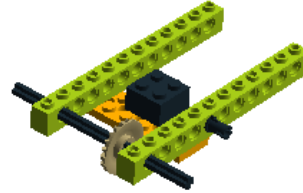

LEGO DIGITAL DESIGNER 4.2

Model Name:
camion remolque mio

Number of Bricks: 170

Step 1 of 82

Step 2 of 82

1 x

1 x

1 x

1 x

Step 3 of 82

Step 4 of 82

Step 5 of 82

Step 6 of 82

1 x

1 x

1 x

1 x

6031962 BEVEL GEAR Z20 - Brick Yellow

1 x

6093977 DOUBLE CONICAL WHEEL Z20 1M - Black

© 2012 The LEGO Group. All rights reserved.
Use of the LEGO Digital Designer html print tool, signifies your agreement to the terms of use.