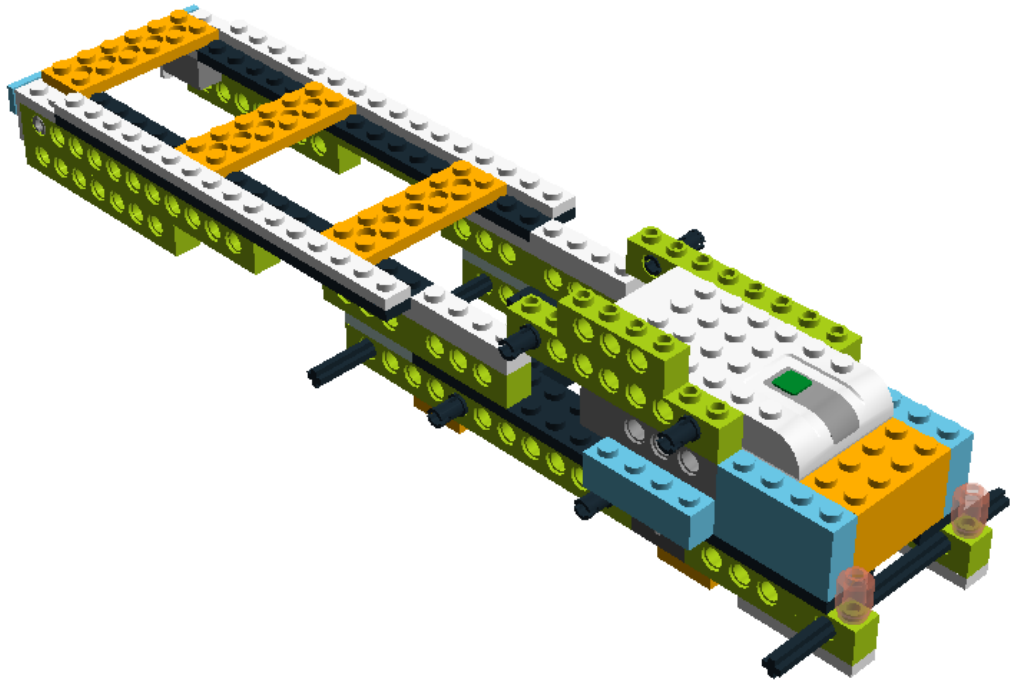

LEGO DIGITAL DESIGNER 4.2

Model Name:
camion remolque mio

Number of Bricks: 170

Step 1 of 82

Step 2 of 82

1 x

1 x

1 x

Step 18 of 82

Step 19 of 82

Step 20 of 82

Step 22 of 82

- 1 x 
- 1 x 
- 1 x 
- 1 x 

Step 23 of 82

Step 24 of 82

Step 25 of 82

- 1 x 
- 1 x 
- 1 x 
- 1 x 

Step 26 of 82

Step 27 of 82

Step 28 of 82

Step 29 of 82

Step 30 of 82

Step 31 of 82

Step 32 of 82