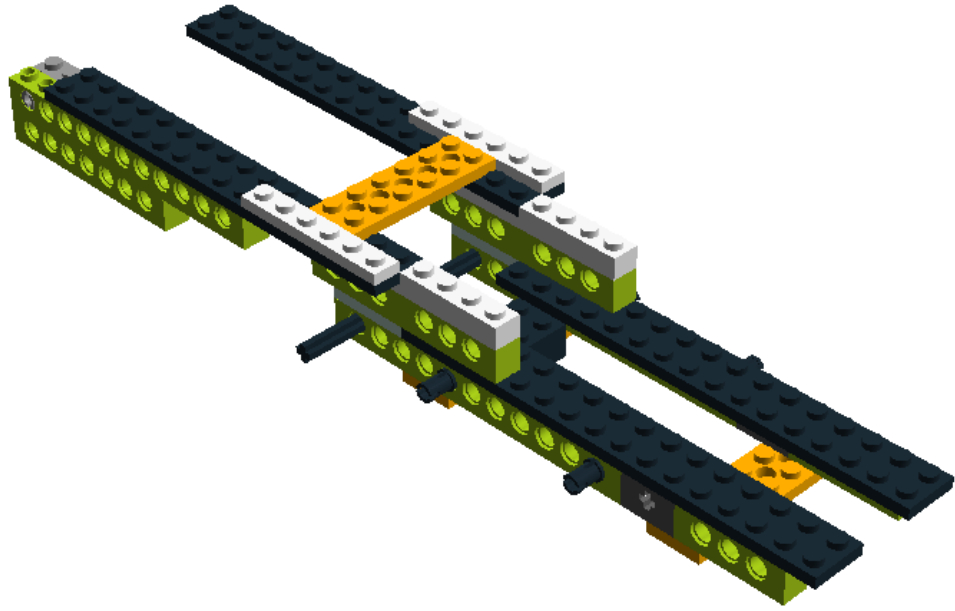

Step 10 of 82