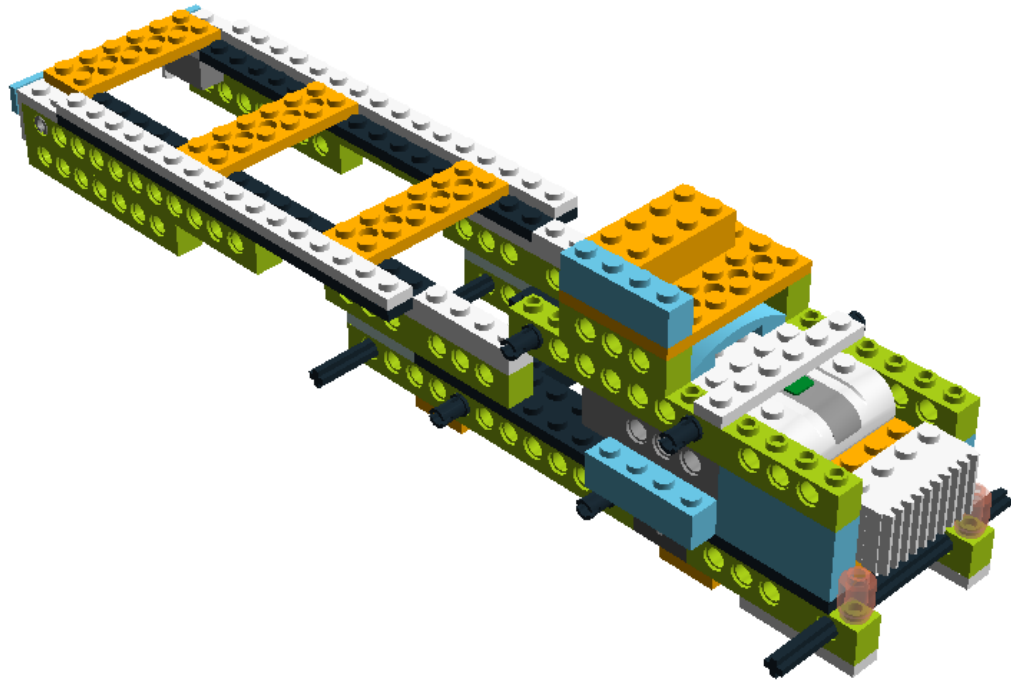

LEGO DIGITAL DESIGNER 4.2

Model Name:
camion remolque mio

Number of Bricks: 170

Step 1 of 82

Step 2 of 82

1 x

1 x

1 x

Step 18 of 82

Step 19 of 82

Step 20 of 82

Step 22 of 82

- 1 x 
- 1 x 
- 1 x 
- 1 x 

Step 23 of 82

Step 24 of 82

Step 25 of 82

- 1 x 
- 1 x 
- 1 x 
- 1 x 

Step 26 of 82

Step 27 of 82

Step 28 of 82

Step 29 of 82

Step 30 of 82

Step 31 of 82

Step 32 of 82

Step 33 of 82

Step 34 of 82

- 1 x 
- 1 x 
- 1 x 
- 1 x 

Step 35 of 82

Step 36 of 82

Step 37 of 82

Step 38 of 82

Step 39 of 82