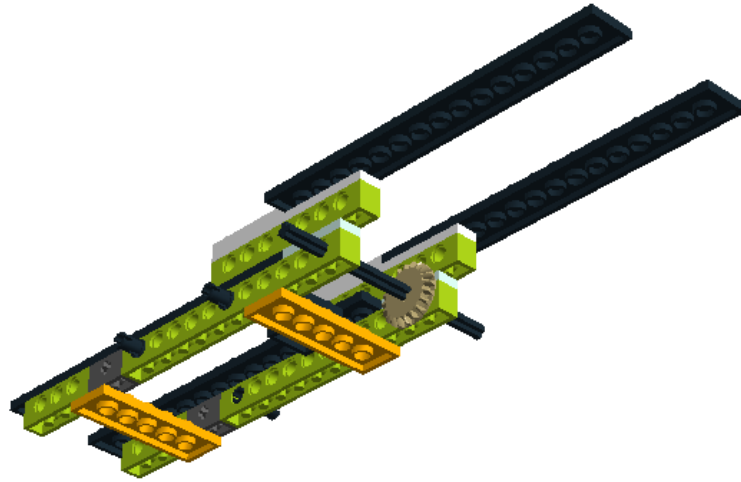

LEGO DIGITAL DESIGNER 4.2

Model Name:
camion remolque mio

Number of Bricks: 170

Step 1 of 82

Step 2 of 82

1 x

1 x

1 x

1 x

Step 7 of 82

1 x

1 x

1 x

1 x

Step 8 of 82

Step 9 of 82

Step 10 of 82

Step 11 of 82

Step 12 of 82

Step 13 of 82

Step 14 of 82

Step 15 of 82

Step 16 of 82

Step 17 of 82

Step 18 of 82

Step 19 of 82

Step 20 of 82

Step 22 of 82

- 1 x 
- 1 x 
- 1 x 
- 1 x 

Step 23 of 82

Step 24 of 82

Step 25 of 82