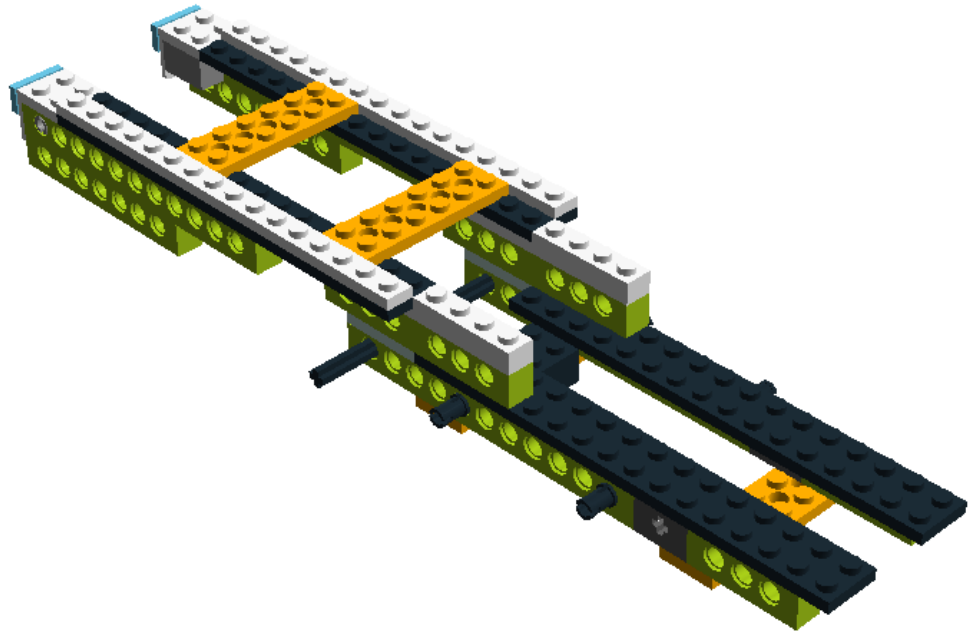

LEGO DIGITAL DESIGNER 4.2

Model Name:
camion remolque mio

Number of Bricks: 170

Step 1 of 82

Step 2 of 82

1 x

1 x

1 x

Step 10 of 82

Step 11 of 82

Step 12 of 82

Step 13 of 82

Step 14 of 82

Step 15 of 82

Step 16 of 82

Step 17 of 82

Step 18 of 82

Step 19 of 82

Step 20 of 82

Step 22 of 82

- 1 x 
- 1 x 
- 1 x 
- 1 x 

Step 23 of 82

Step 24 of 82

Step 25 of 82