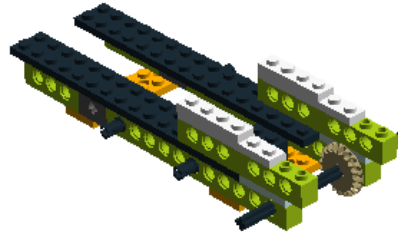

LEGO DIGITAL DESIGNER 4.2

Model Name:
camion remolque mio

Number of Bricks: 170

Step 1 of 82

Step 2 of 82

1 x

1 x

1 x

1 x

Step 3 of 82

Step 4 of 82

Step 5 of 82

Step 6 of 82

1 x

1 x

1 x

1 x

Step 7 of 82

1 x

1 x

1 x

1 x

Step 8 of 82

Step 9 of 82