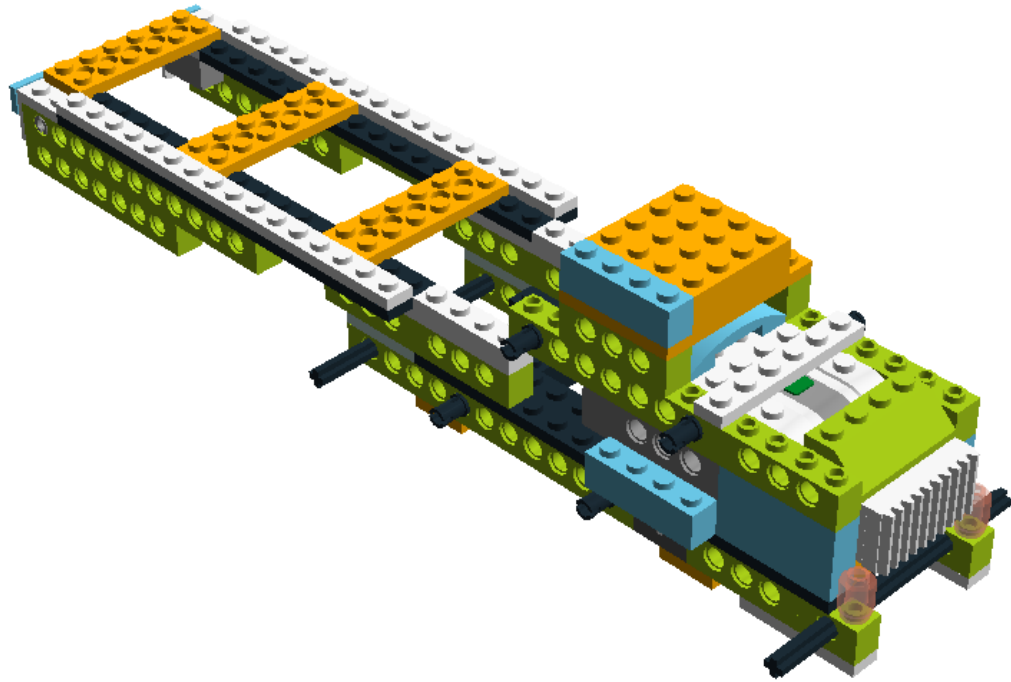

LEGO DIGITAL DESIGNER 4.2

Model Name:
camion remolque mio

Number of Bricks: 170

Step 1 of 82

Step 2 of 82

1 x

1 x

1 x

Step 18 of 82

Step 19 of 82

Step 20 of 82

Step 22 of 82

- 1 x 
- 1 x 
- 1 x 
- 1 x 

Step 23 of 82

Step 24 of 82

Step 25 of 82

- 1 x 
- 1 x 
- 1 x 
- 1 x 

Step 26 of 82

Step 27 of 82

Step 28 of 82

Step 29 of 82

Step 30 of 82

Step 31 of 82

Step 32 of 82

Step 33 of 82

Step 34 of 82

- 1 x 
- 1 x 
- 1 x 
- 1 x 

Step 35 of 82

Step 36 of 82

Step 37 of 82

Step 38 of 82

Step 39 of 82