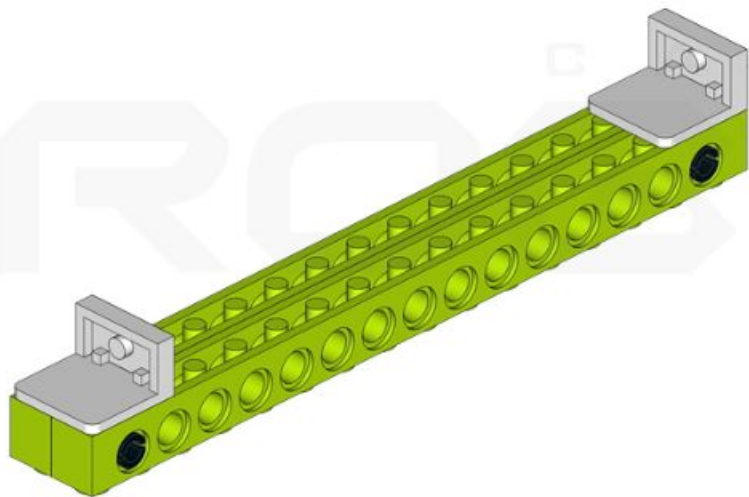

2x

1x16

2x

2x

2x

2x

2x

2x

2x

2x

2x

CAMP

ROBO

4x

4x

2x

1X 

CAMP
REBO

The image shows a completed assembly of the parts listed in the parts list. It consists of a grey axle with a grey bush and a yellow bush inserted into it. A black gear with 20 teeth is mounted on the axle, secured by a grey bush.