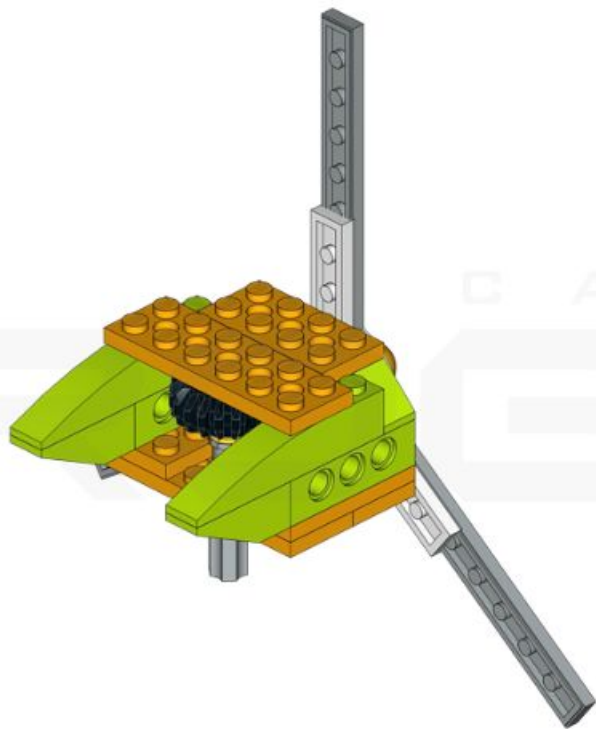

1X 

CAMP
REBO

The image shows a completed assembly of the parts listed in the parts list. It consists of a grey axle with a grey bush and a yellow bush inserted into it. A black gear with 20 teeth is mounted on the axle, secured by a grey bush.

CAMP

BO

1X

2X4

1X

2X6

1X 6

1X 10