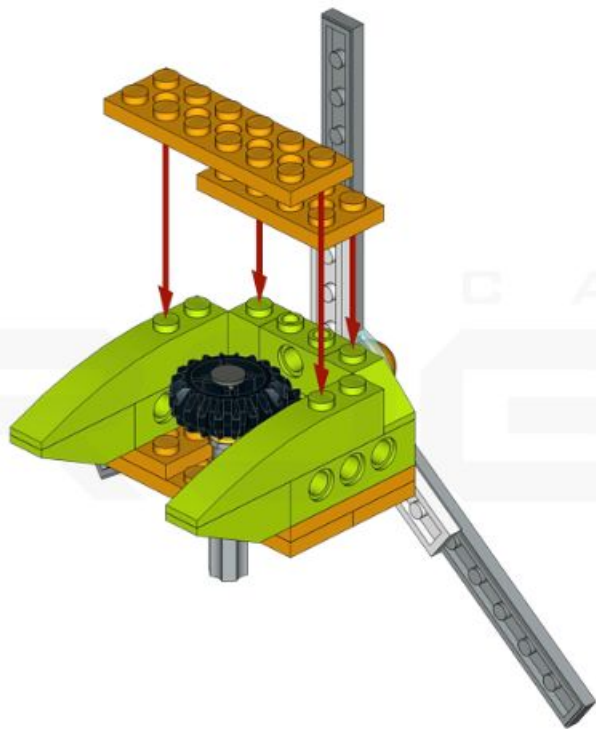

1X 

CAMP
REBO

The image shows a completed assembly of the parts listed in the parts list. It consists of a grey axle with a grey bush and a yellow bush inserted into it. A black gear with 20 teeth is mounted on the axle, secured by a grey bush.

CAMP

BO

1X

2X4

1X

2X6

1X 6

1X 10