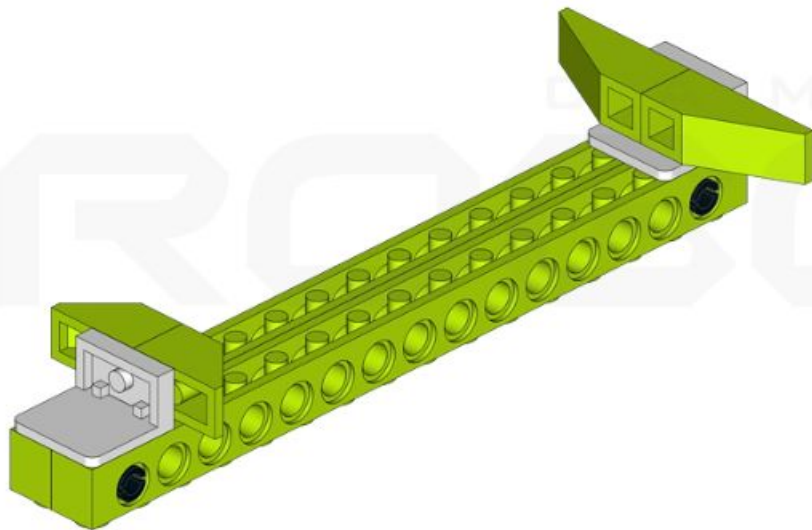

2x

1x16

2x

2x

2x

2x

2x

2x

2x

2x

2x

CAMP

ROBO

4x

4x

2x

1X 

CAMP
REBO

The image shows a completed assembly of the parts listed in the parts list. It consists of a grey axle with a grey bush and a yellow bush inserted into it. A black gear with 20 teeth is mounted on the axle, secured by a grey bush.