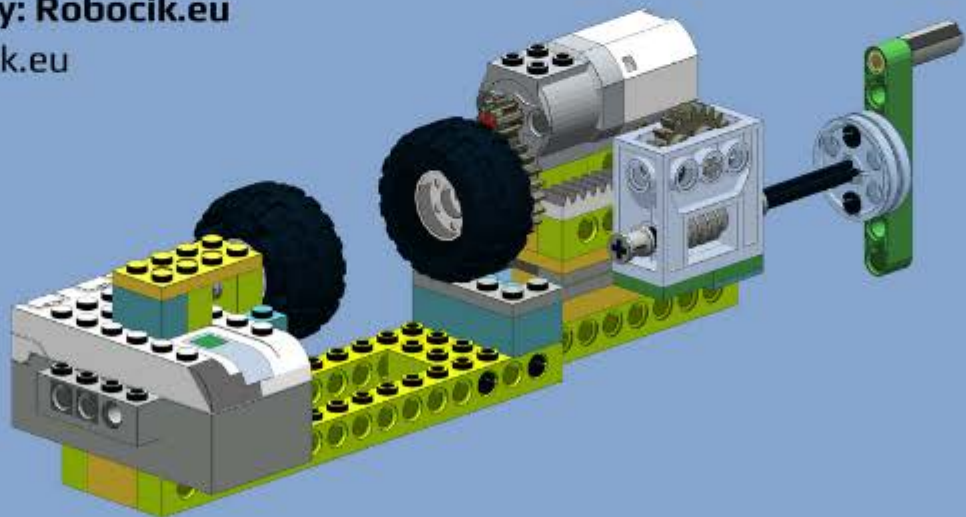

R2-D005

Egg Grinder

Design by: Robocik.eu

Instruction by: Robocik.eu

<http://Robocik.eu>

65 pcs.

22 Pages

2x