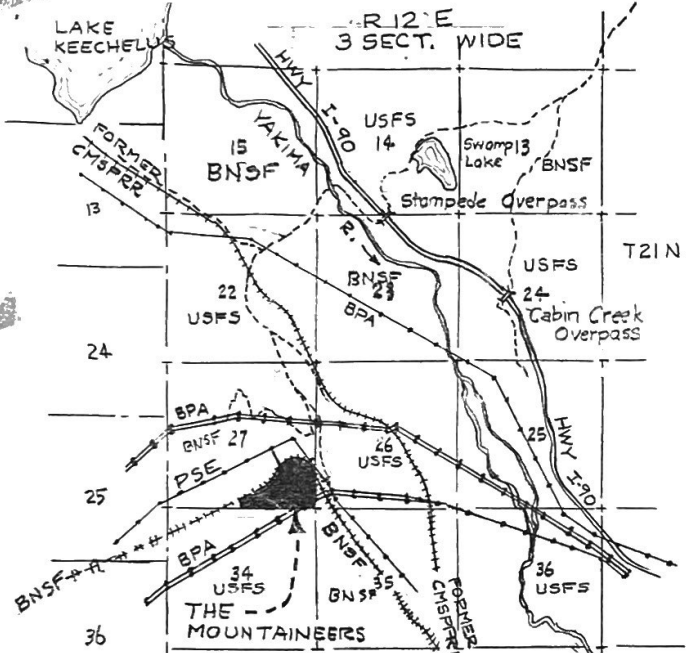

MOUNTAINEERS
MEANY SKI LODGE
PROPERTY MAP
SCALE 1"=200'
REV. 9-15-97 WBL

VICINITY MAP
Scale 1"=1 mile

Portal structure destroyed by fire July 1988. Rebuilt 1996

THE MOUNTAINEERS, INC. T21N, R12E, WM
That part of the SE 1/4 of section 27, and distant 200 feet
lying southerly, measured at right angles, from the center line
of the main track of the railway of the grantor, as the same
is now constructed and operated over and across said
premises, containing 54 acres, more or less.
Quoted from deed, Oct 11, 1928 from NPRR
Price \$125