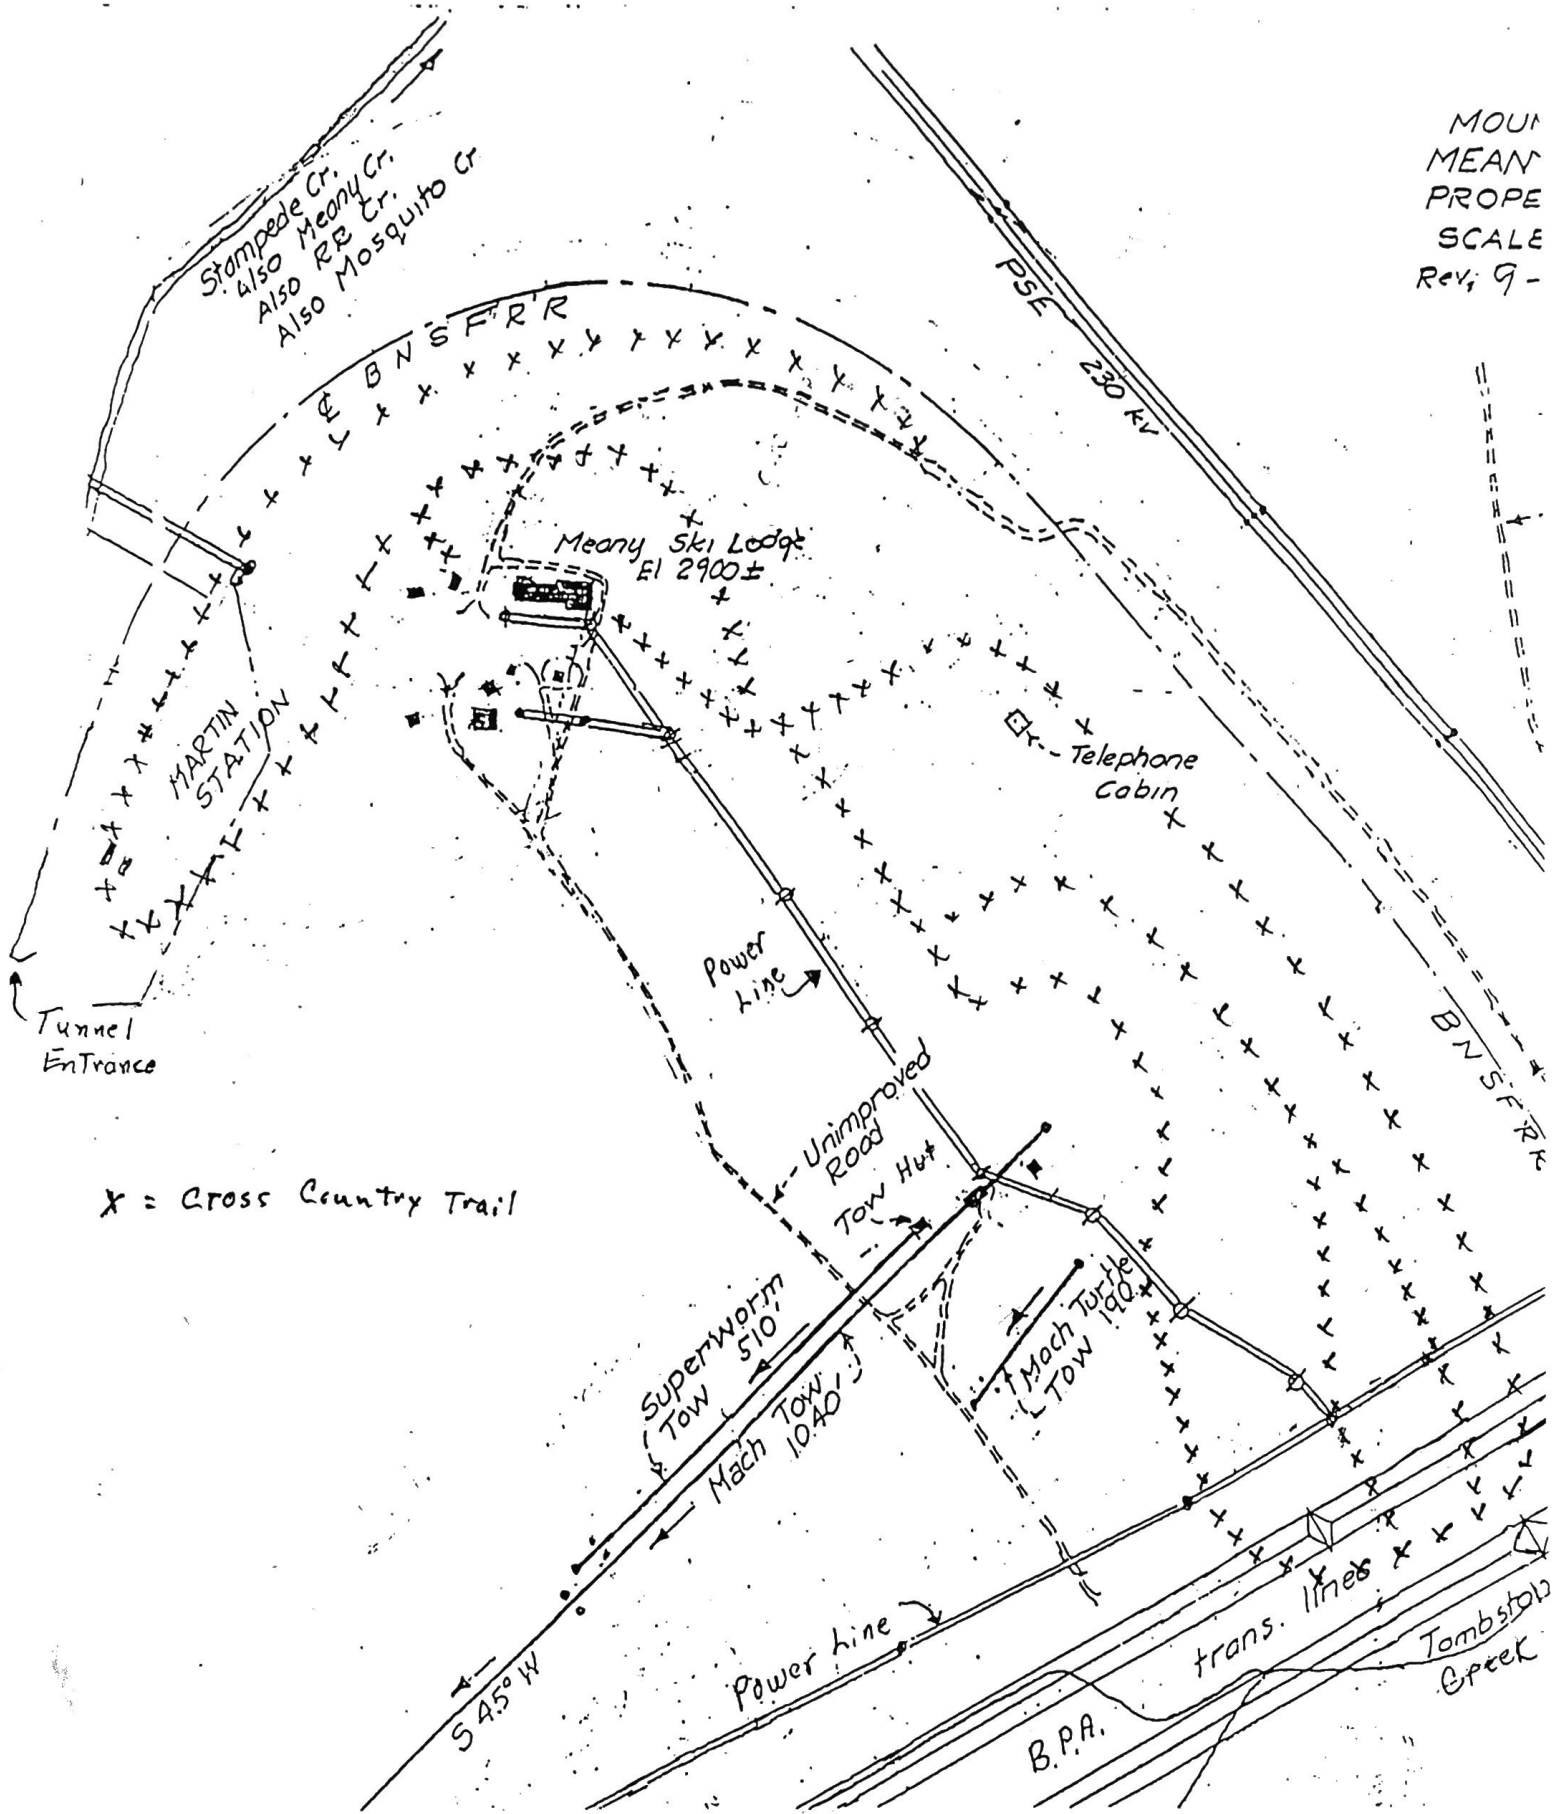

# Meany Lodge Trail Map

MOUNTAIN  
MEAN  
PROPE  
SCALE  
REV: 9-

x = Cross Country Trail