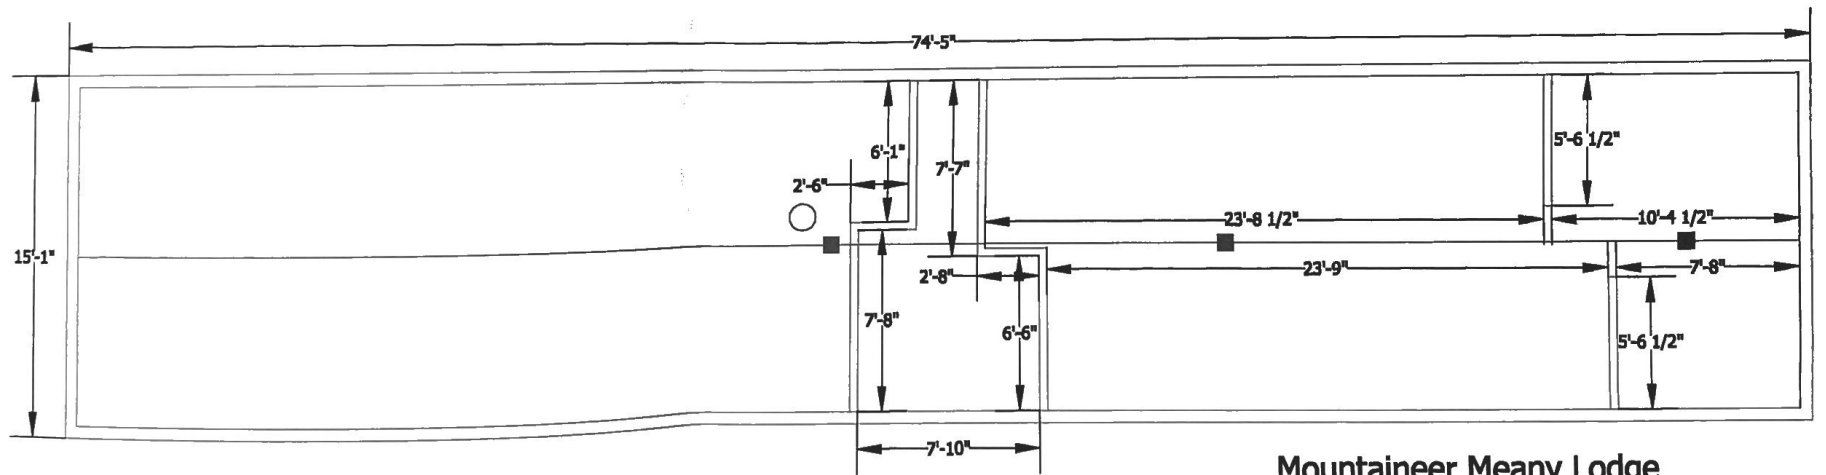

Mountaineer Meany Lodge
 Martin Washington
 Drawn by Jim Pommert
 Revised by Mike Lonergan 3/00

Scale 1" = 4' - 0"

MAIN FLOOR

**Mountaineer Meany Lodge
 Martin, Washington
 Drawn by Jim Pommert
 Revised by Mike Lonergan 3/00**

Scale 1" = 6' -0"

Mountaineer Meany Lodge
 Martin, Washington
 Drawn by Jim Pommert
 Revised by Mike Lonergan 3/00

SECOND FLOOR

Scale 1" = 6' - 0"

THIRD FLOOR

**Mountaineer Meany Lodge
 Martin, Washington
 Drawn by Jim Pommert
 Revised by Mike Lonergan 3/00**

Scale 1" = 6' -0"

Kitchen

Serving counter with cupboards below and above.

Dish washing Island

Dish warmers
28"x15" & 18"x18"

Entry/Exit

Post-it® Fax Note

7671