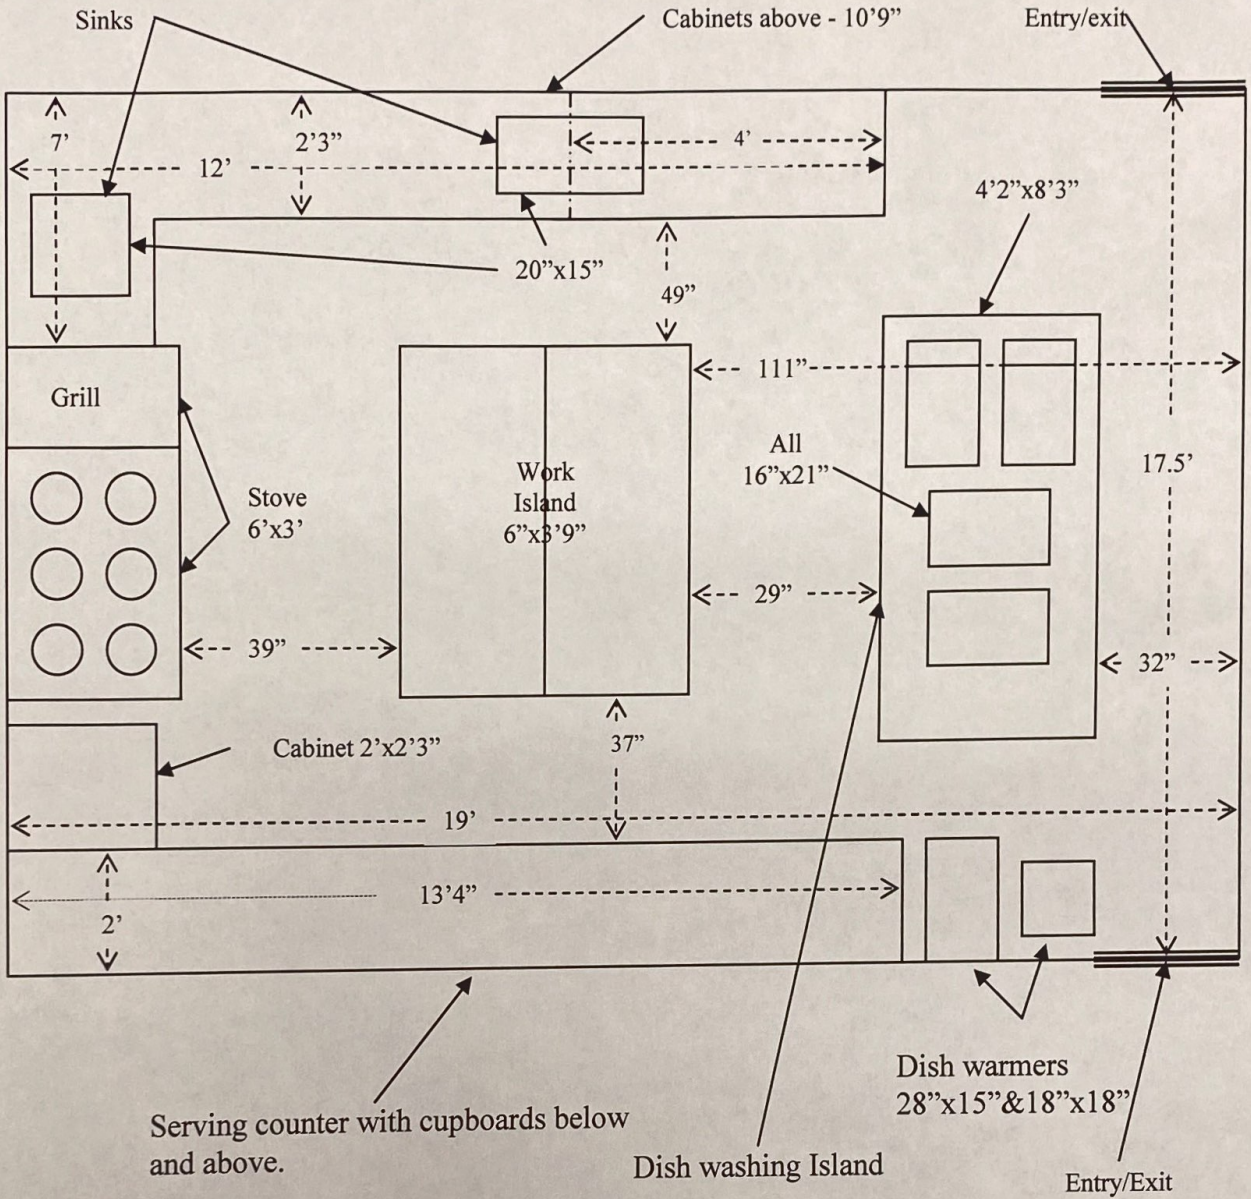

Scale 1" = 6' -0"

Mountaineer Meany Lodge
 Martin, Washington
 Drawn by Jim Pommert
 Revised by Mike Lonergan 3/00

SECOND FLOOR

Scale 1" = 6' - 0"

THIRD FLOOR

**Mountaineer Meany Lodge
 Martin, Washington
 Drawn by Jim Pommert
 Revised by Mike Lonergan 3/00**

Scale 1" = 6' -0"

Kitchen

Serving counter with cupboards below and above.

Dish washing Island

Dish warmers
28"x15" & 18"x18"

Entry/Exit

Post-it® Fax Note

7671