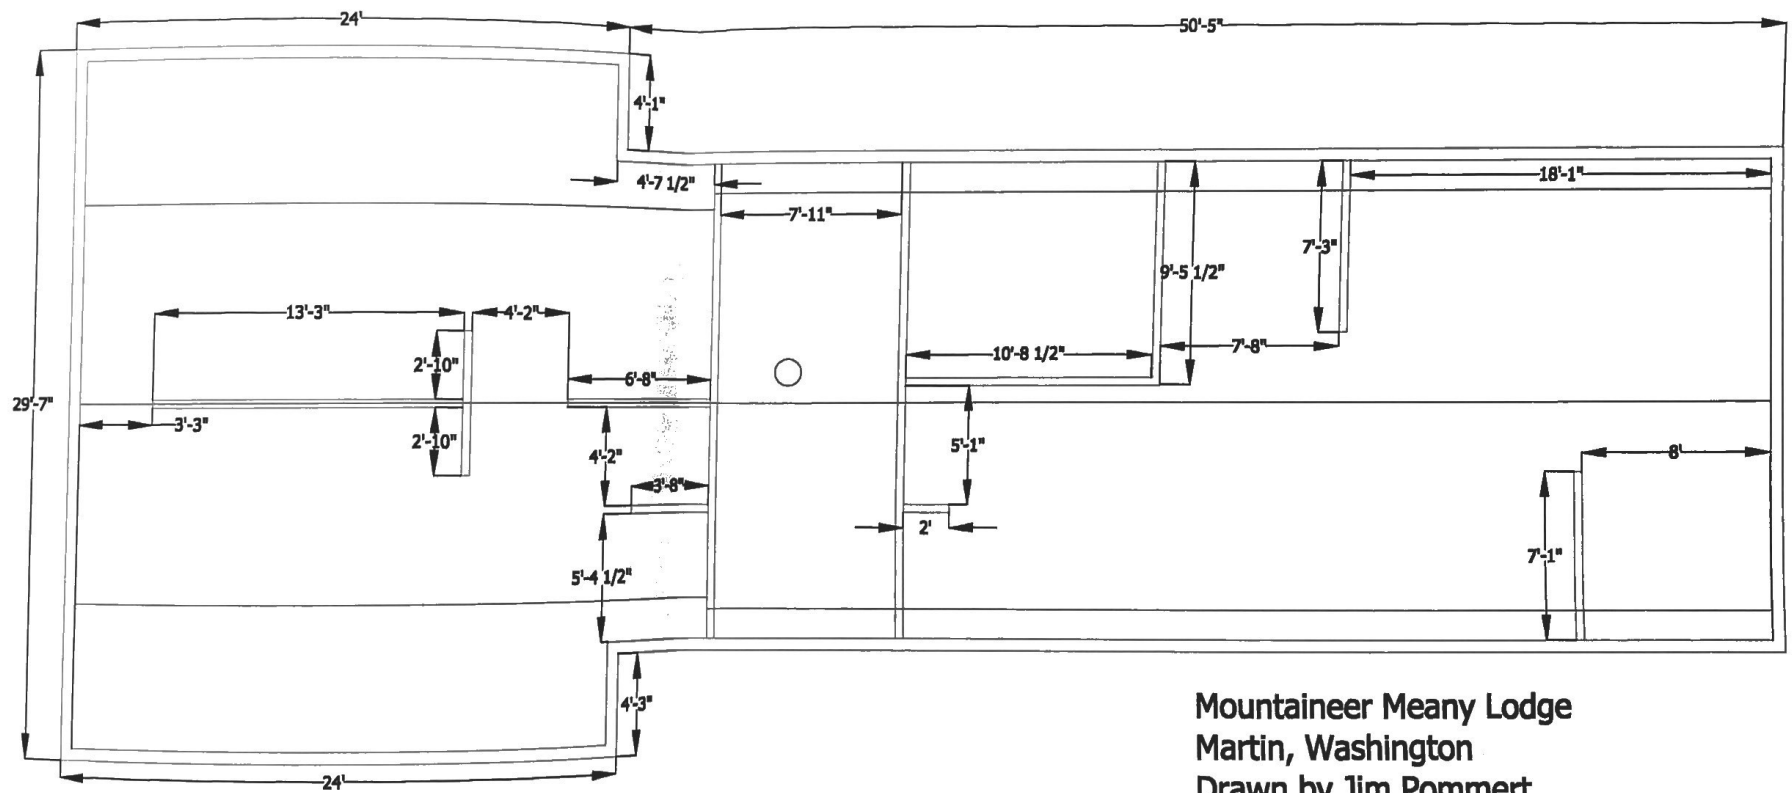

Mountaineer Meany Lodge
 Martin Washington
 Drawn by Jim Pommert
 Revised by Mike Lonergan 3/00

Scale 1" = 4' - 0"

MAIN FLOOR

**Mountaineer Meany Lodge
 Martin, Washington
 Drawn by Jim Pommert
 Revised by Mike Lonergan 3/00**

Scale 1" = 6' -0"

Mountaineer Meany Lodge
 Martin, Washington
 Drawn by Jim Pommert
 Revised by Mike Lonergan 3/00

SECOND FLOOR

Scale 1" = 6' - 0"

THIRD FLOOR

**Mountaineer Meany Lodge
 Martin, Washington
 Drawn by Jim Pommert
 Revised by Mike Lonergan 3/00**

Scale 1" = 6' -0"

Kitchen

Serving counter with cupboards below and above.

Dish washing Island

Dish warmers
28"x15" & 18"x18"

Entry/Exit

Post-it® Fax Note

7671