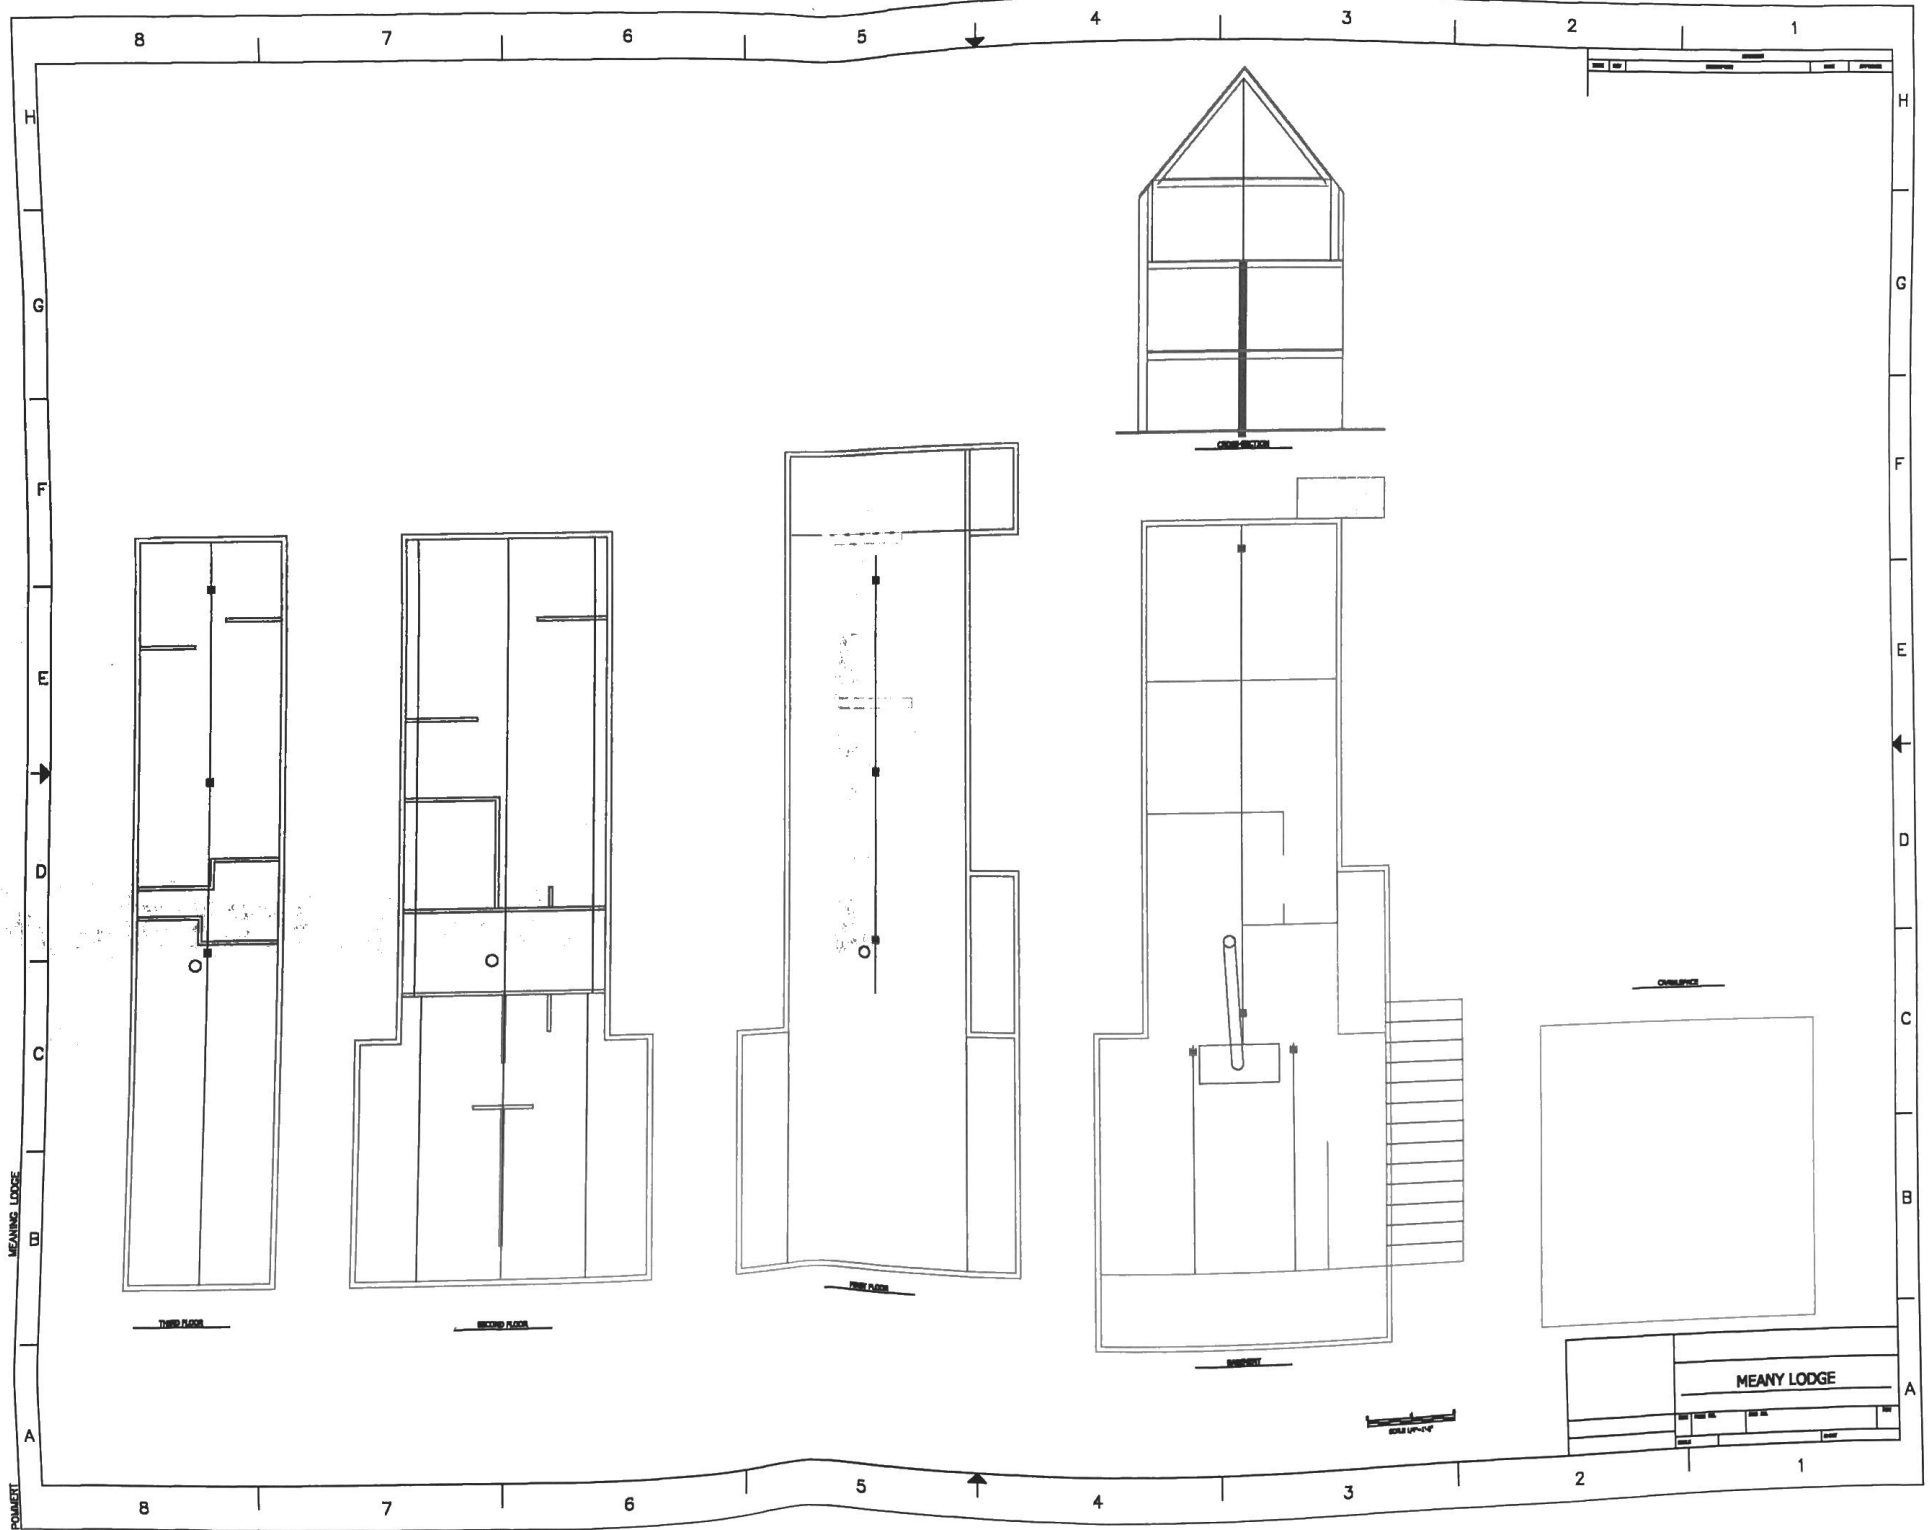

Mountaineer Meany Lodge
 Martin Washington
 Drawn by Jim Pommert
 Revised by Mike Lonergan 3/00

Scale 1" = 4' - 0"

MAIN FLOOR

**Mountaineer Meany Lodge
 Martin, Washington
 Drawn by Jim Pommert
 Revised by Mike Lonergan 3/00**

Scale 1" = 6' -0"

Mountaineer Meany Lodge
 Martin, Washington
 Drawn by Jim Pommert
 Revised by Mike Lonergan 3/00

SECOND FLOOR

Scale 1" = 6' - 0"

THIRD FLOOR

**Mountaineer Meany Lodge
 Martin, Washington
 Drawn by Jim Pommert
 Revised by Mike Lonergan 3/00**

Scale 1" = 6' -0"

Kitchen

Serving counter with cupboards below and above.

Dish washing Island

Dish warmers
28"x15" & 18"x18"

Entry/Exit

Post-it® Fax Note

7671