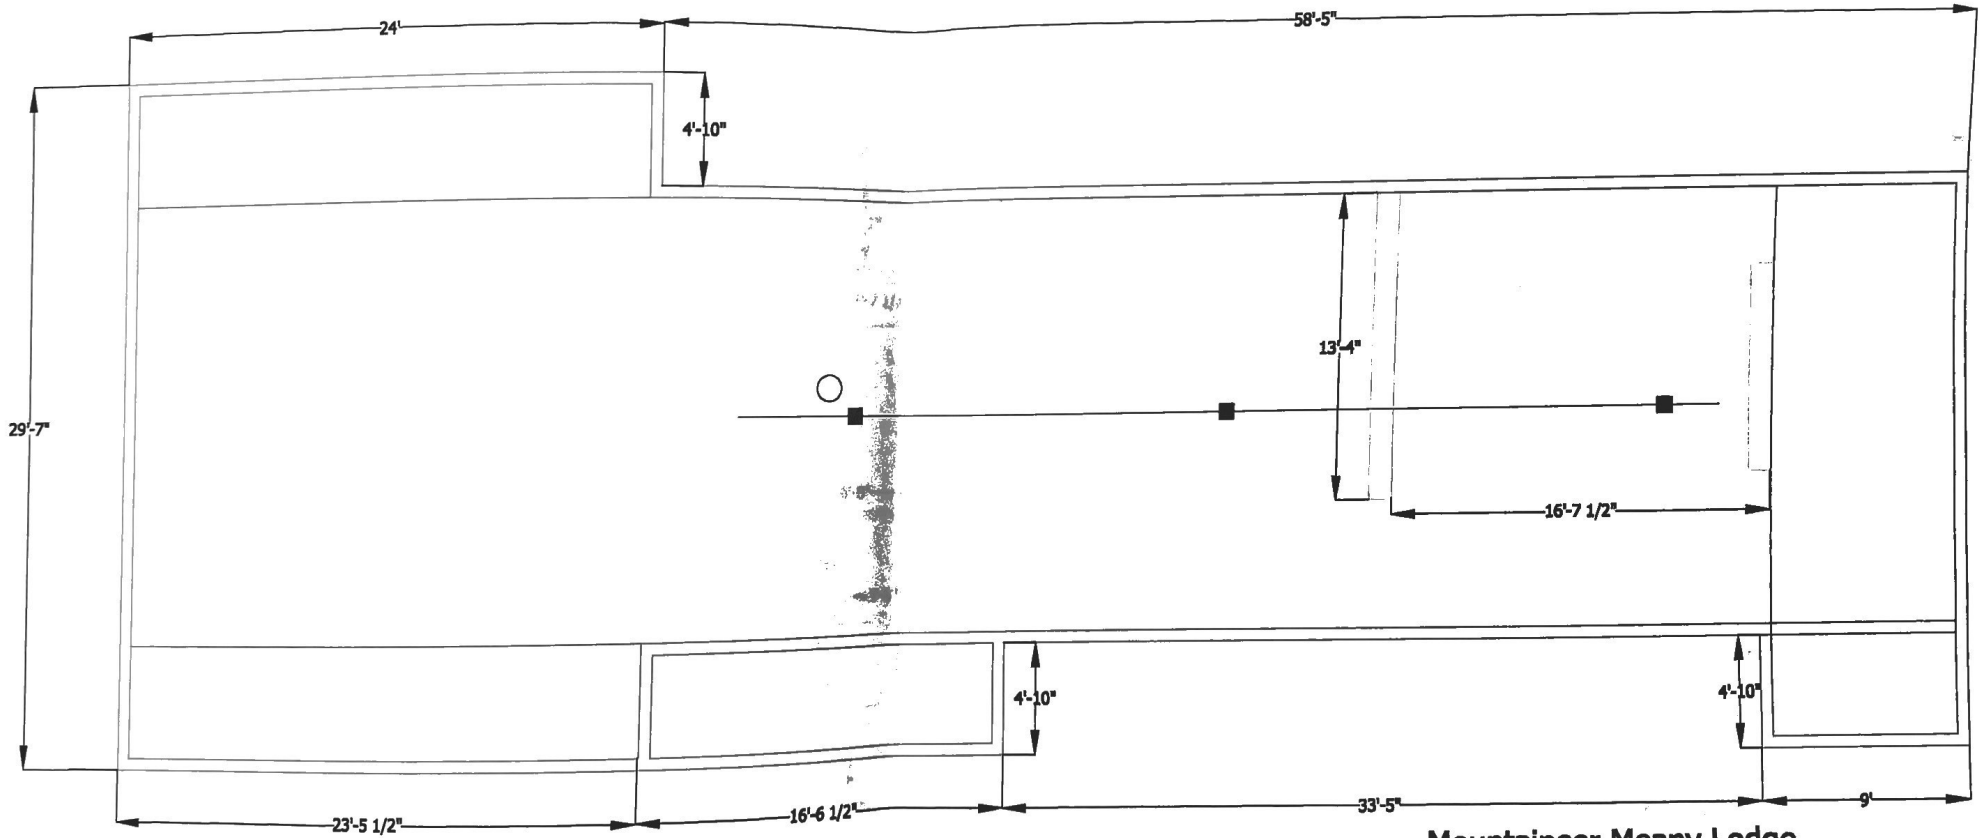

Mountaineer Meany Lodge
 Martin Washington
 Drawn by Jim Pommert
 Revised by Mike Lonergan 3/00

Scale 1" = 4' - 0"

MAIN FLOOR

**Mountaineer Meany Lodge
 Martin, Washington
 Drawn by Jim Pommert
 Revised by Mike Lonergan 3/00**

Scale 1" = 6' -0"

Mountaineer Meany Lodge
 Martin, Washington
 Drawn by Jim Pommert
 Revised by Mike Lonergan 3/00

SECOND FLOOR

Scale 1" = 6' - 0"

THIRD FLOOR

**Mountaineer Meany Lodge
 Martin, Washington
 Drawn by Jim Pommert
 Revised by Mike Lonergan 3/00**

Scale 1" = 6' -0"

Kitchen

Serving counter with cupboards below and above.

Dish washing Island

Dish warmers
28"x15" & 18"x18"

Entry/Exit

Post-it® Fax Note

7671