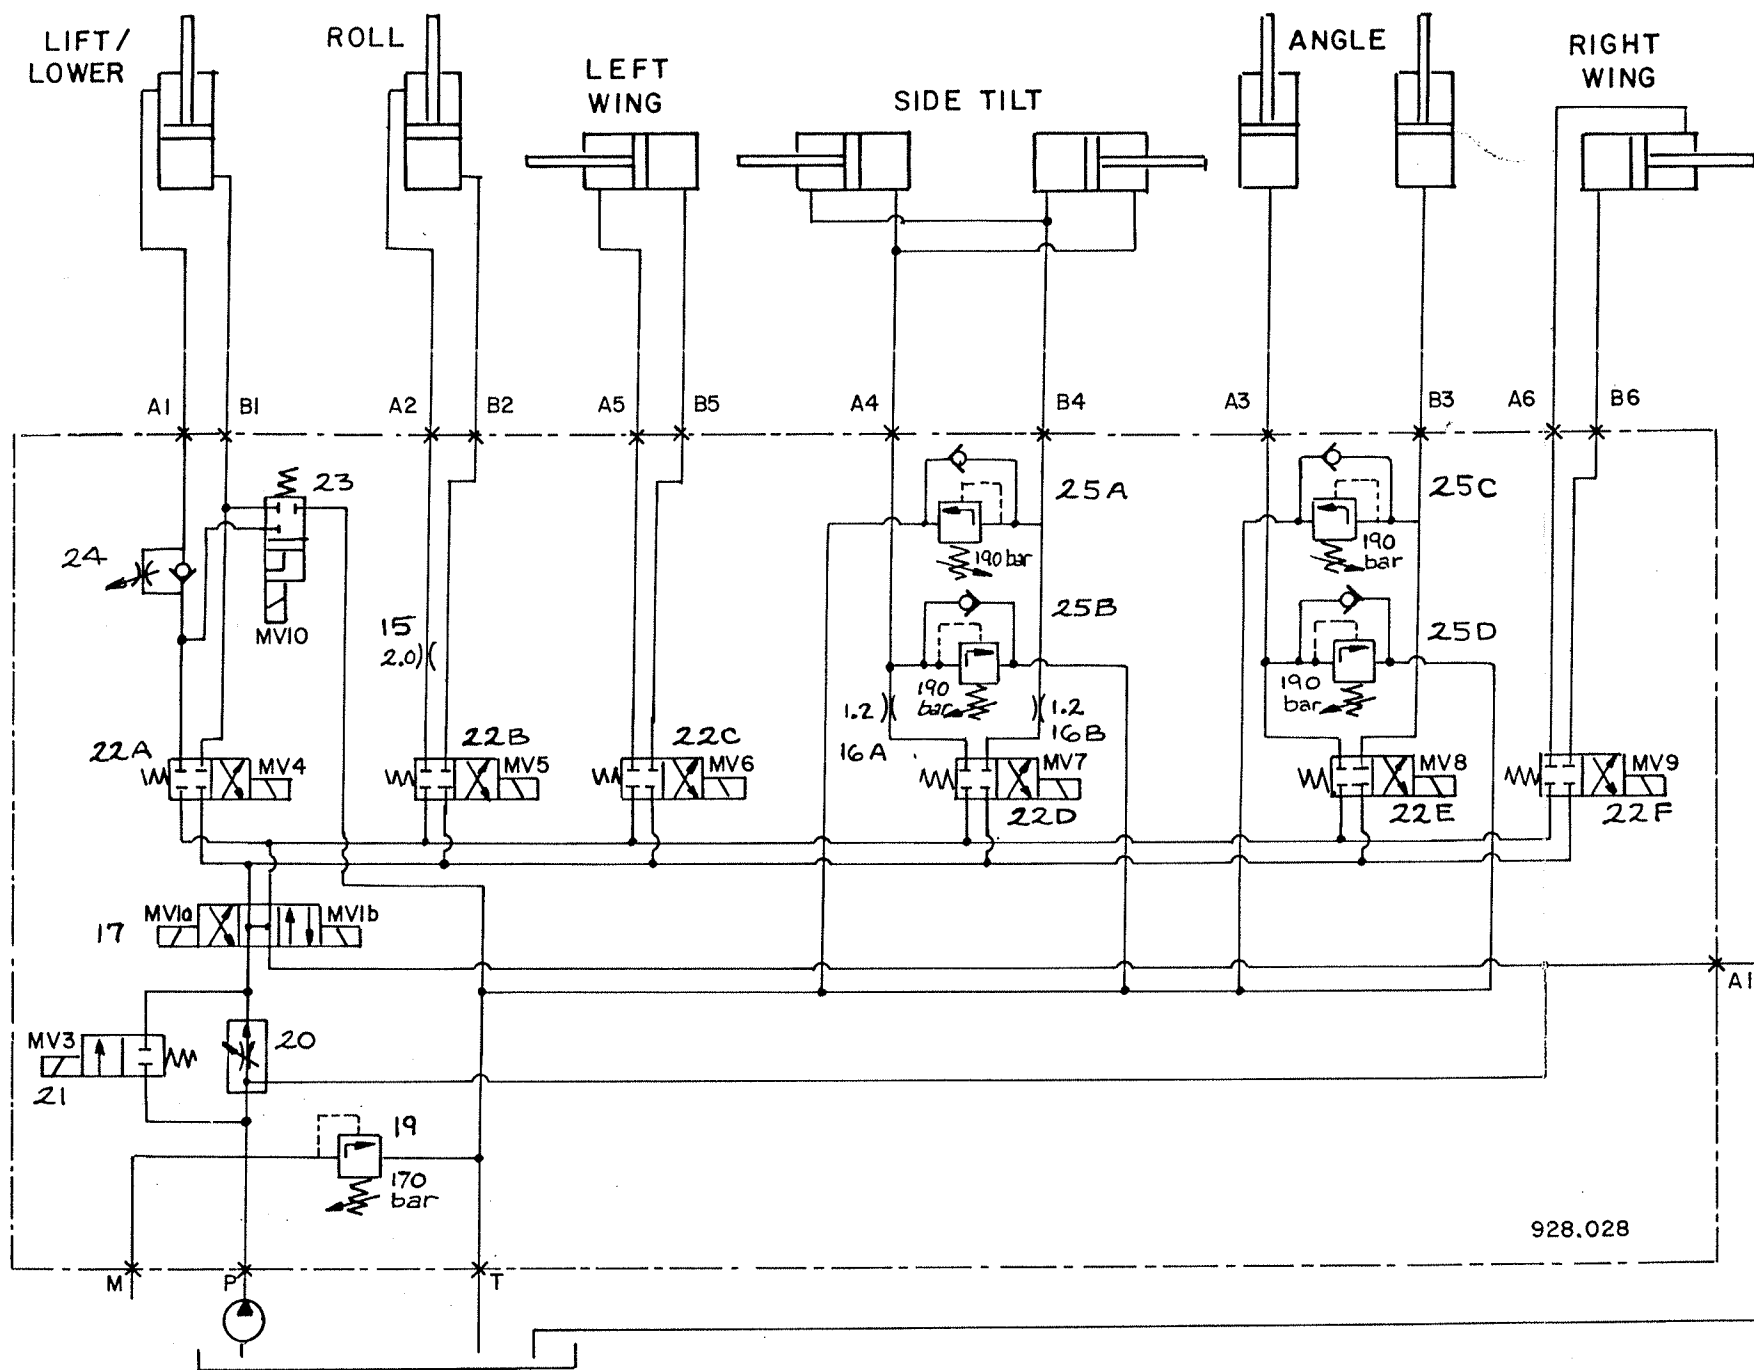

FRONT - HYDRAULICS

REAR - HYDRAULICS

 Kässbohrer All Terrain Vehicles, Inc. 32 Lewiston Road • P.O. Box 968 • Gray, Maine 04039-0968 Tel. (207) 657-3326 Fax (207) 657-4362		STOCK SIZE	QTY,
		JOB PB 160	
PART AUXILIARY HYDRAULICS (FRONT & REAR)		SCALE	DATE 3-20-95
DRN. BY	CHK. BY	APVD. BY	
SUPERSEDES DWG.No.		SHT. OF	DWG. No.
SUPERSEDED BY DWG.No.			