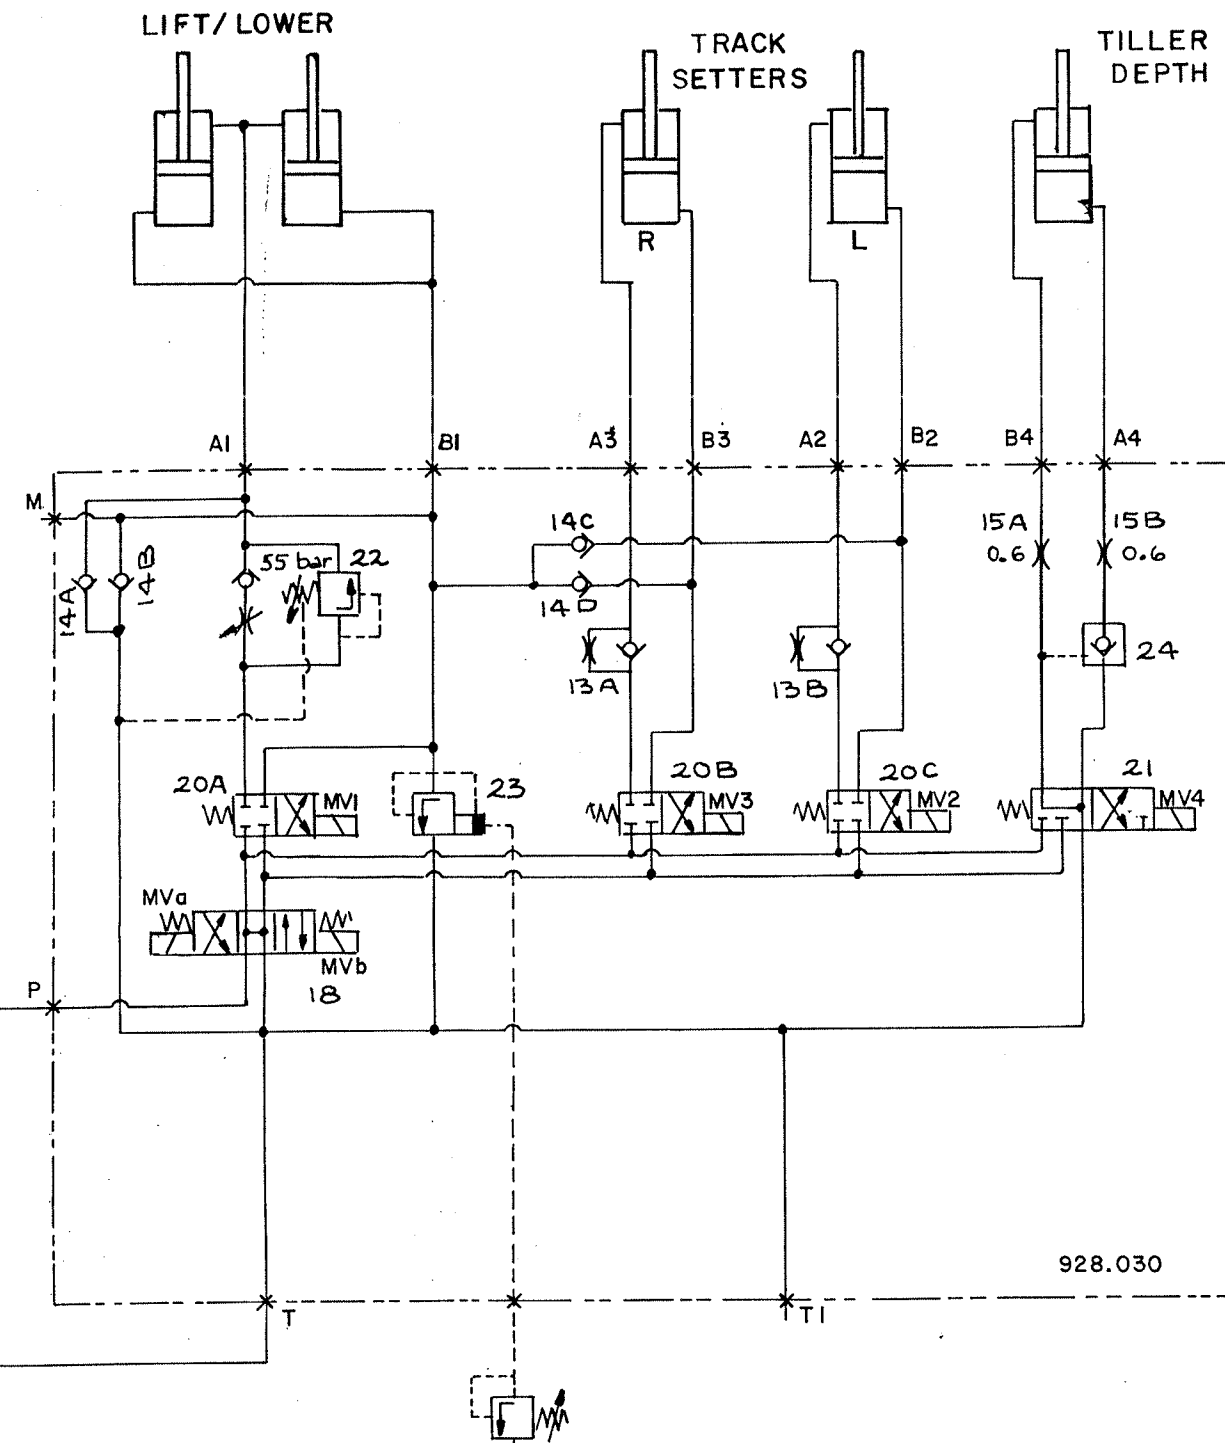

FRONT - HYDRAULICS

REAR - HYDRAULICS

 Kässbohrer All Terrain Vehicles, Inc. 32 Lewiston Road • P.O. Box 968 • Gray, Maine 04039-0968 Tel. (207) 657-3326 Fax (207) 657-4362		STOCK SIZE	QTY,
		JOB PB 160	
PART AUXILIARY HYDRAULICS (FRONT & REAR)		SCALE	DATE 3-20-95
DRN. BY	CHK. BY	APVD. BY	
SUPERSEDES DWG.No.		SHT. OF	DWG. No.
SUPERSEDED BY DWG.No.			