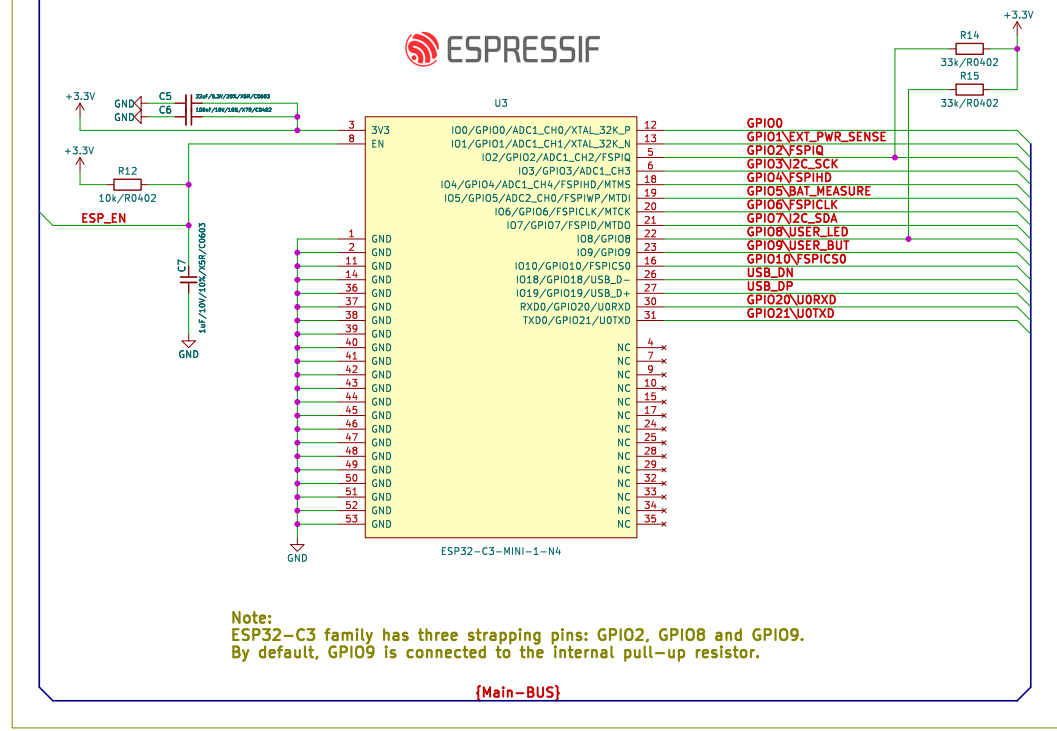

Power Supply

ESP32-C3-MINI MODULE

USB-C

UEXT

Extensions