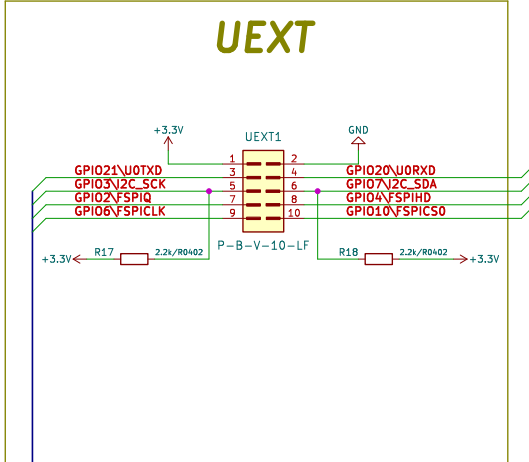

Power Supply

ESP32-C3-MINI MODULE

USB-C

UEXT

Extensions