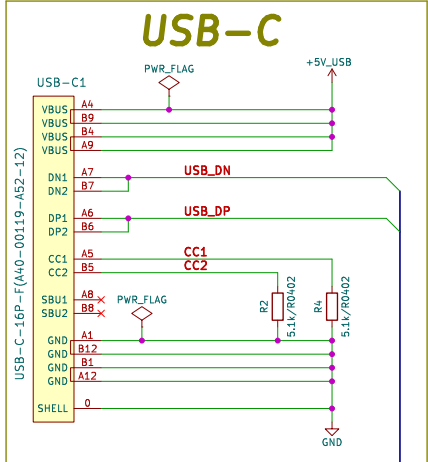

Power Supply

ESP32-C3-MINI MODULE

USB-C

UEXT

Extensions