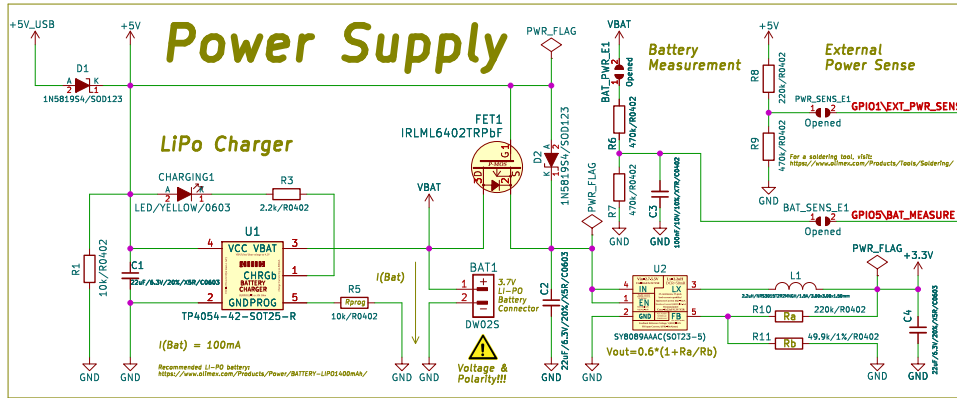

Power Supply

ESP32-C3-MINI MODULE

USB-C

UEXT

Extensions