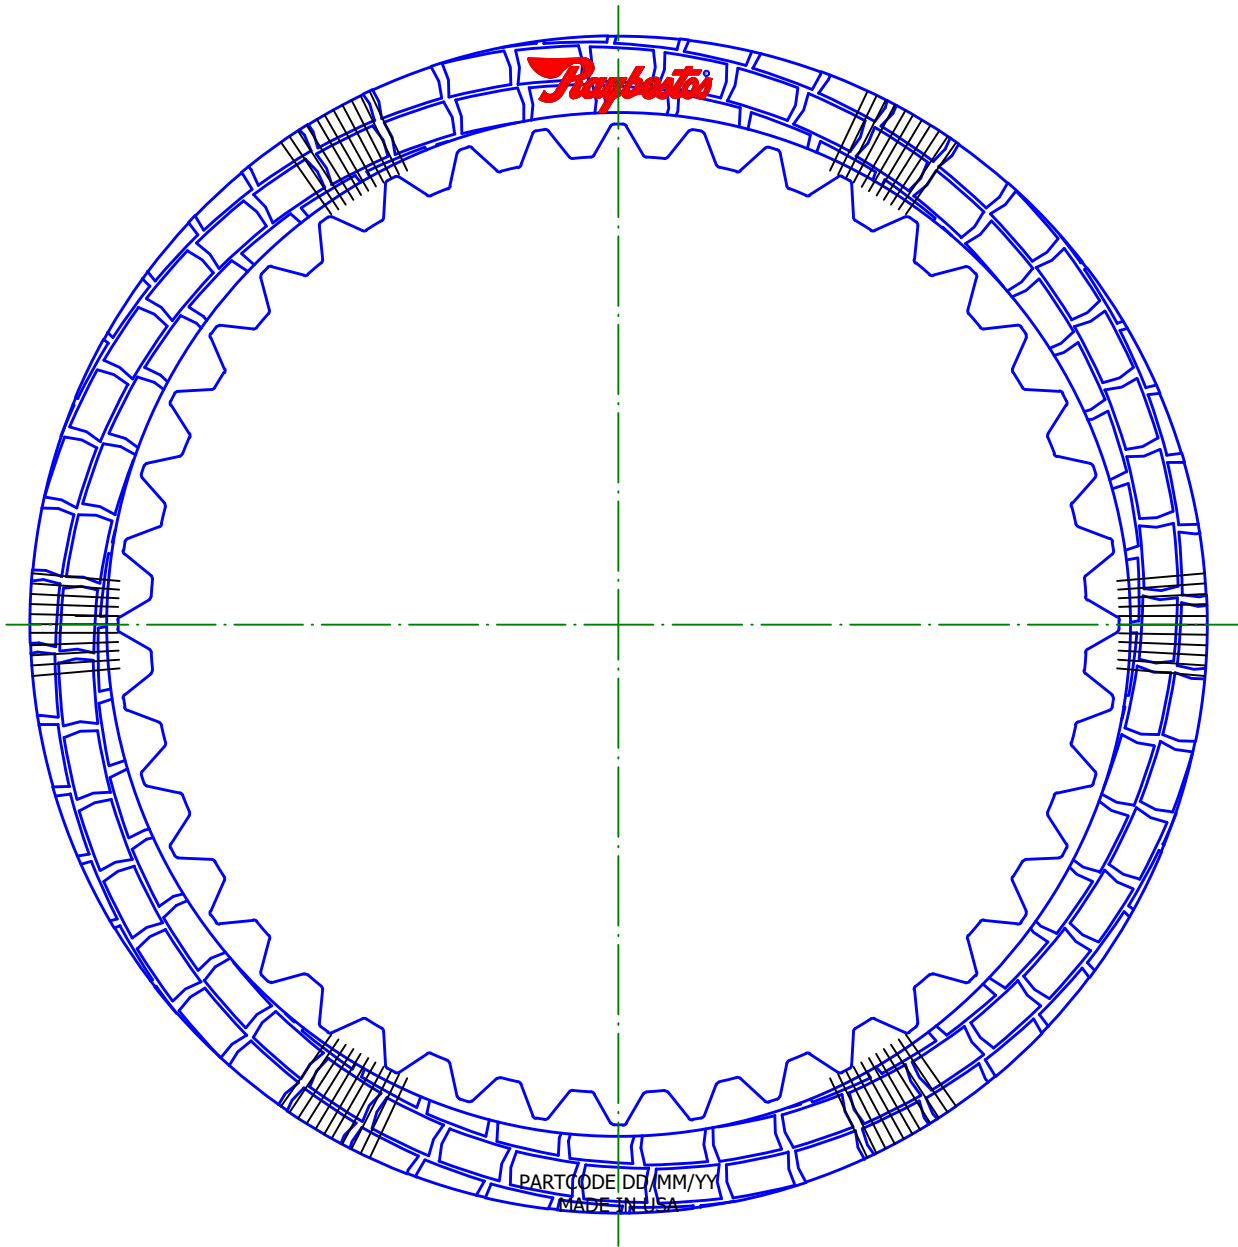

02/25/2019

**FRICION PLATE SPECIFICS**

NUMBER OF TEETH	40
OUTSIDE DIAMETER	6.130±.010
FRICION MATERIAL	HYBRID TECHNOLOGY
OVERALL THICKNESS	.064 (OE REF)
DRAWING SCALE	1:1

**APPLICATION**

Transmission	Clutch Pack	Year Coverage
SUBARU TR690	REVERSE BRAKE	2010 - UP
	WAVED	

**Raybestos**  
 POWERTRAIN  
 711 TECH DRIVE  
 CRAWFORDSVILLE, IN 47933

PART NUMBER  
**RH500005**