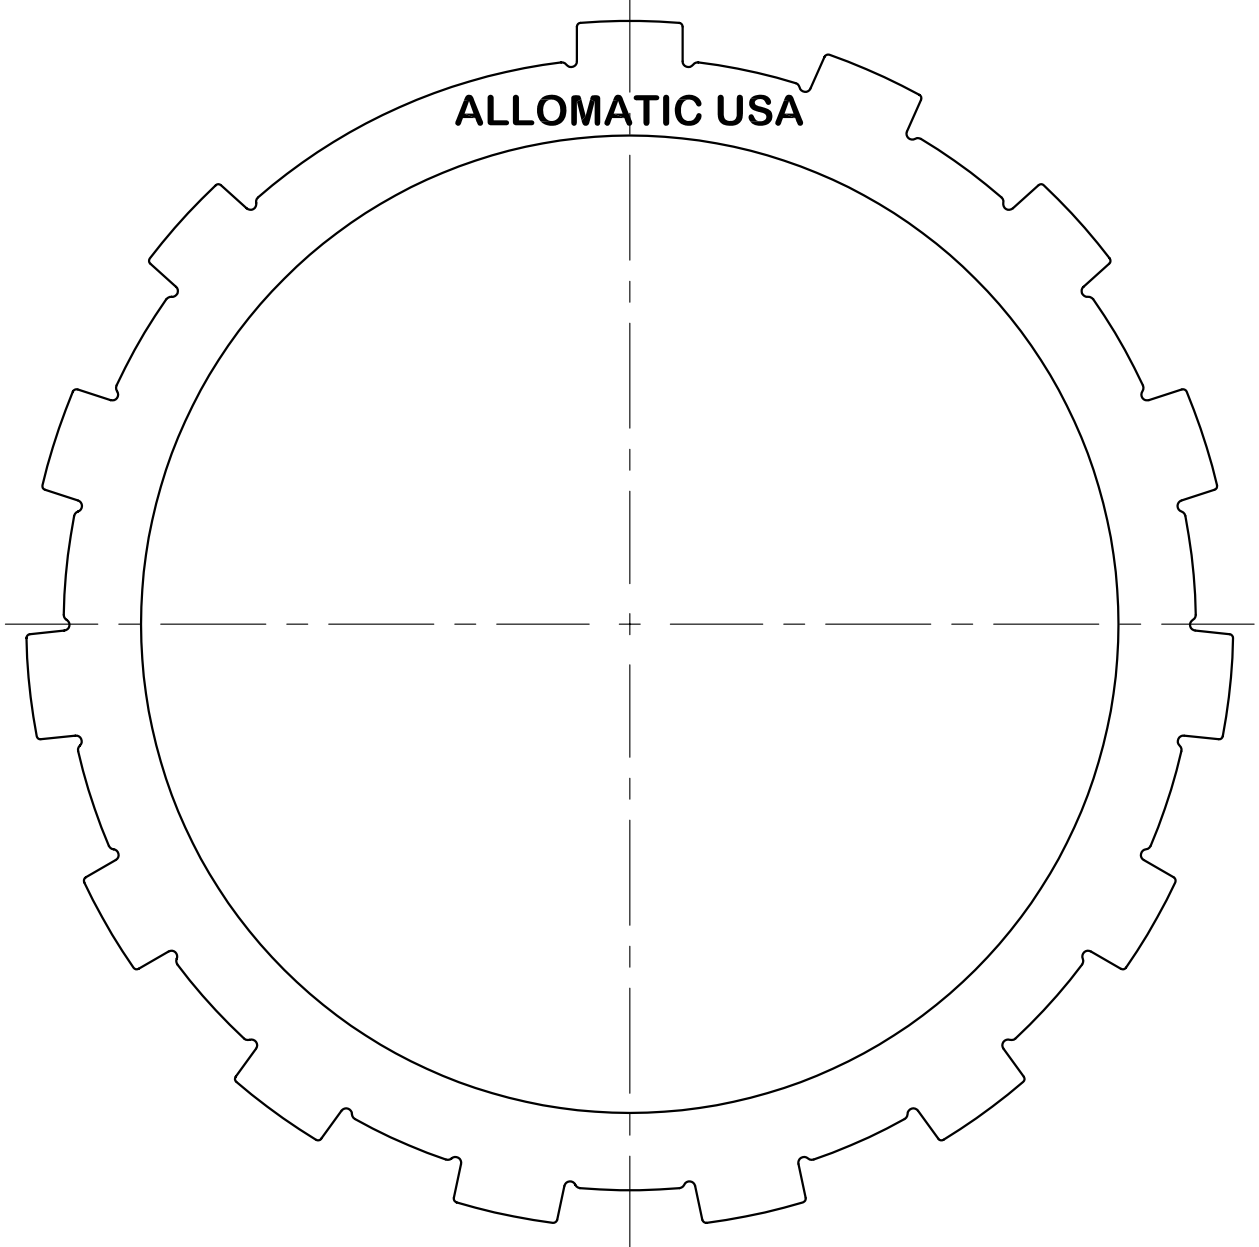

CLUTCH PLATE DATA:		PART NUMBER 1905	SUBARU R4AX-EL 1993-UP LOW/REVERSE CLUTCH
NUMBER OF TEETH	14		
OUTSIDE DIAMETER	6.285±.010	ALLOMATIC 609 EAST CHANEY STREET SULLIVAN, INDIANA 47882 www.allomatic.com	
INSIDE DIAMETER	5.090±.010		
OVERALL THICKNESS	.062±.003		