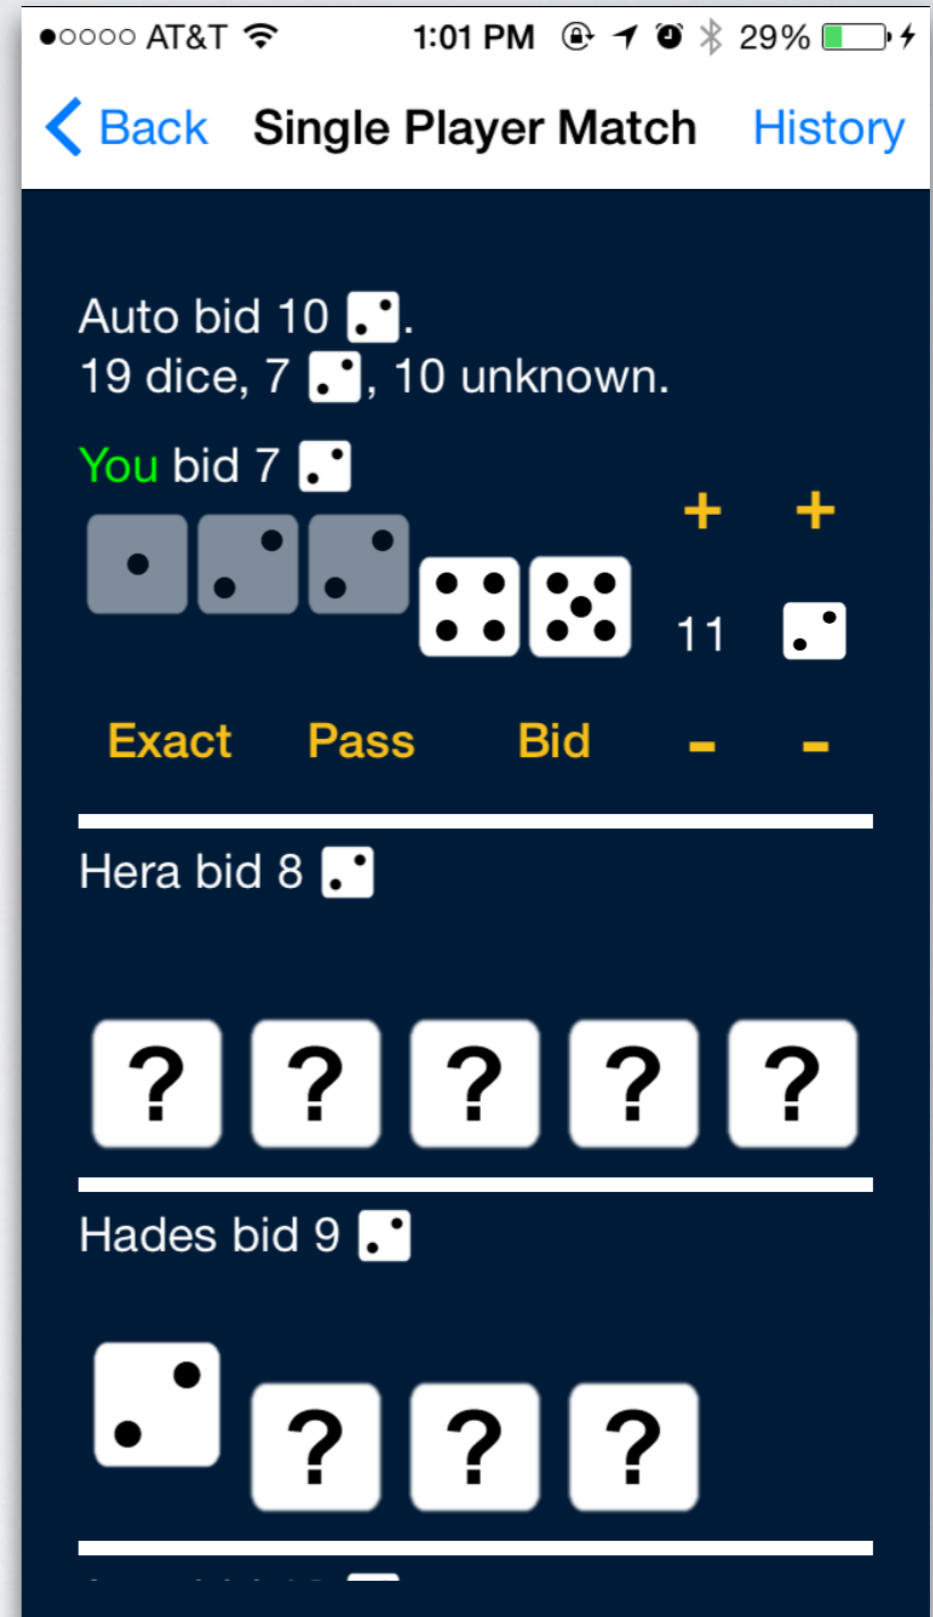

MICHIGAN LIAR'S DICE 2.0

Alex Turner

WHAT IS IT?

- An iOS App for playing Liar's Dice.
- “An easy-to-learn game requiring the ability to deceive and detect an opponent's deception.”
- Professor John Laird
- Can play against Soar
- An easy-to-understand showcase of Soar

1.0

- Up to 3 AIs...
- Lackluster UI...
- No iPad support...
- Buggy...
- No support for iOS 7+

2.0

- Up to 7 AIs
- Better UI
- A lot less buggy
- iOS 8.3+

2.0 IPAD SUPPORT

Custom designed interface for iPad

9:41 AM     100% 

Liar's Dice

Play

Help

Achievements

Settings

About

Version 2.0