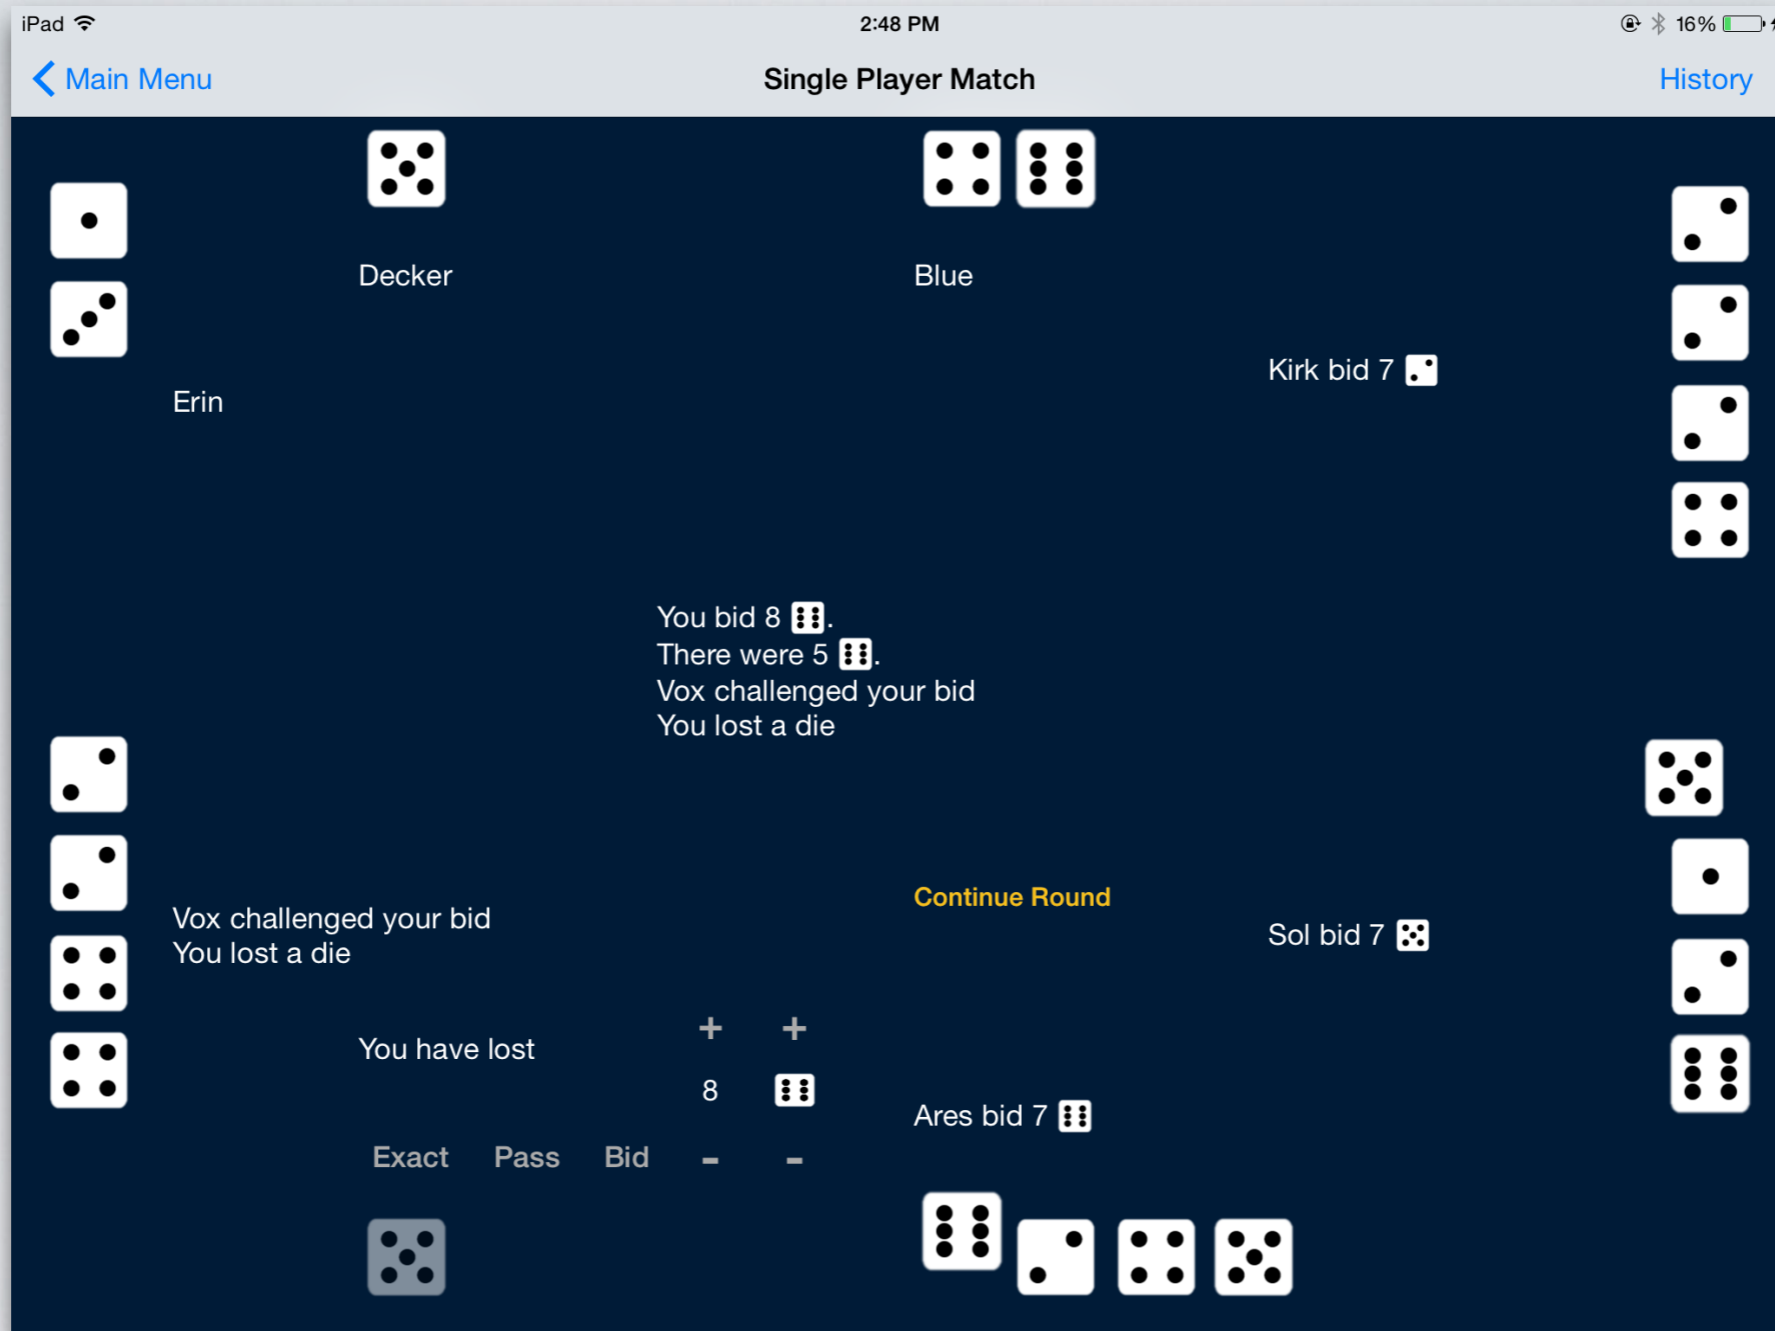

2.0 IPAD SUPPORT

Custom designed interface for iPad