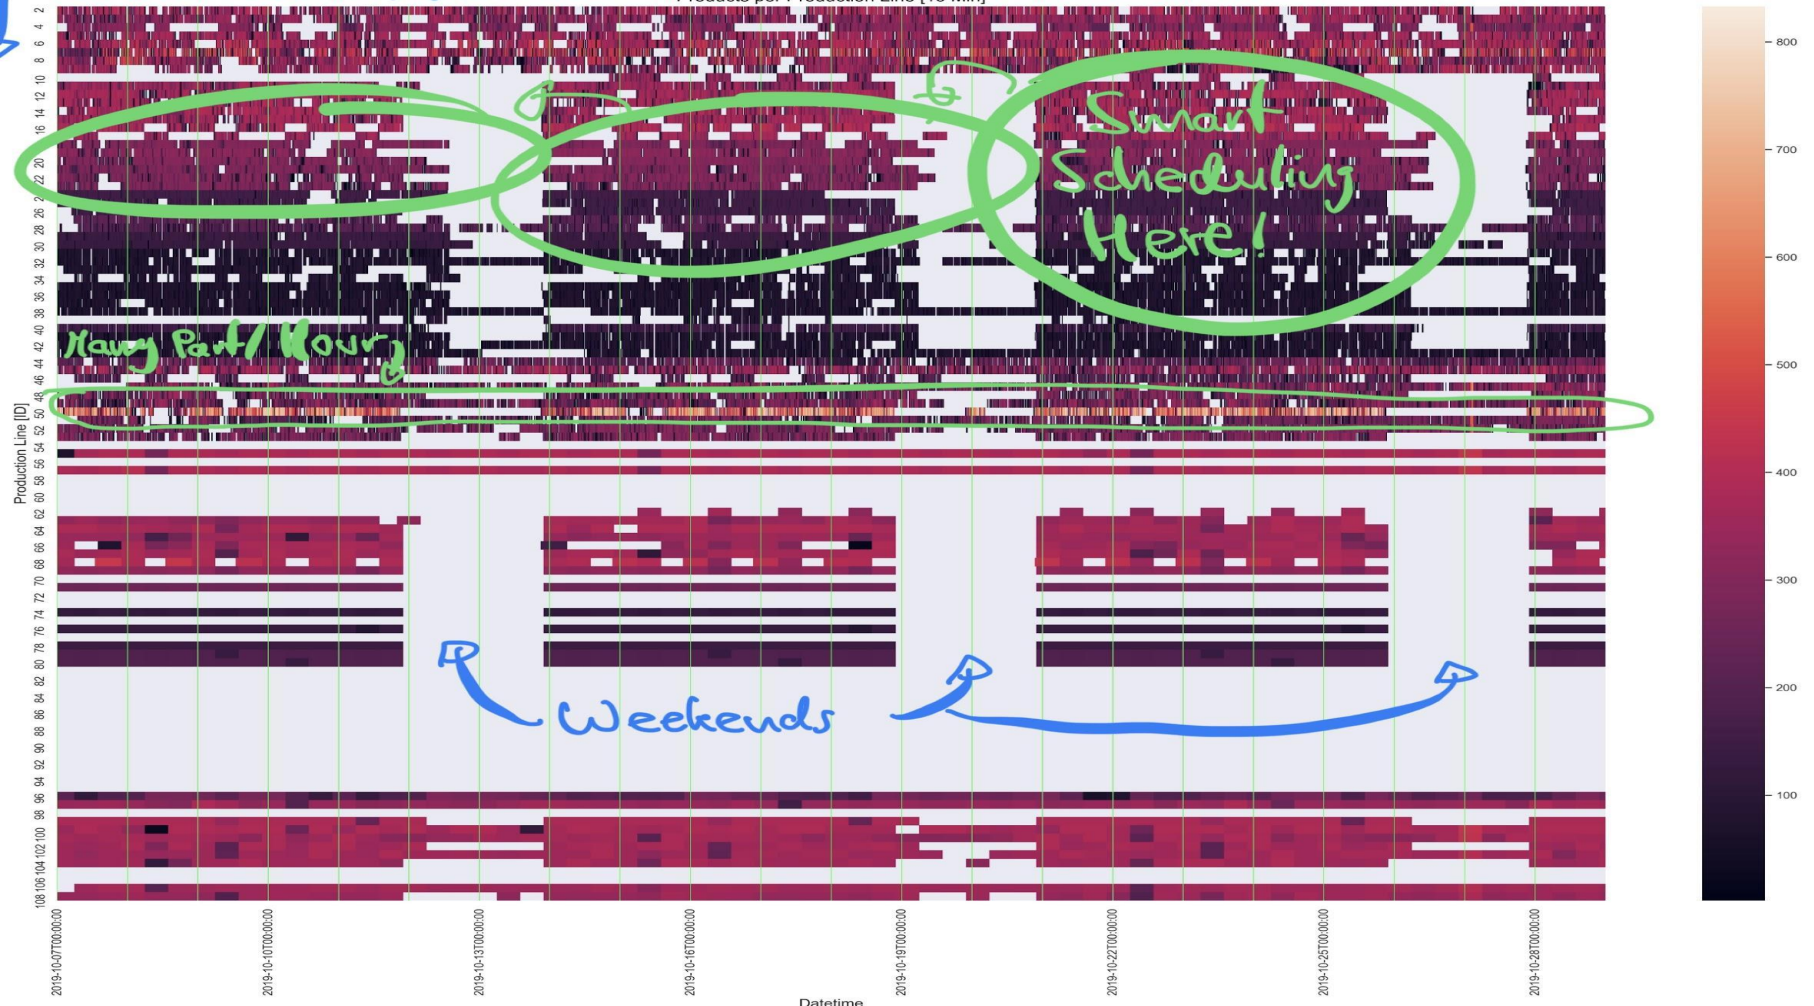

Zero Emission Factory

Bosch Connected Experience 2020

An aerial photograph showing a vast, dense green forest. A wide, muddy-brown river winds through the forest, forming a large loop. The forest extends to the edges of the frame, with some distant hills visible under a hazy sky. The text '500,000 Trees' is overlaid in the center of the image.

500,000
Trees

EISENACH

13%

non-renewable Energy

~~13%~~ 0%

non-renewable Energy

production lines

availability of green energy

Green energy-oriented production planner

→ Zero CO₂ emissions

108 Production lines

Products per Production Line [15 Min]

Smart Scheduling Here!

Weekends

Heavy Part/ Hour

Zero Emissions Factory

Input your conditions

Start Time:

2019-06-10 10:00

End Time:

2019-06-10 15:00

Approximate Production Time:

0

✓ Optimize production