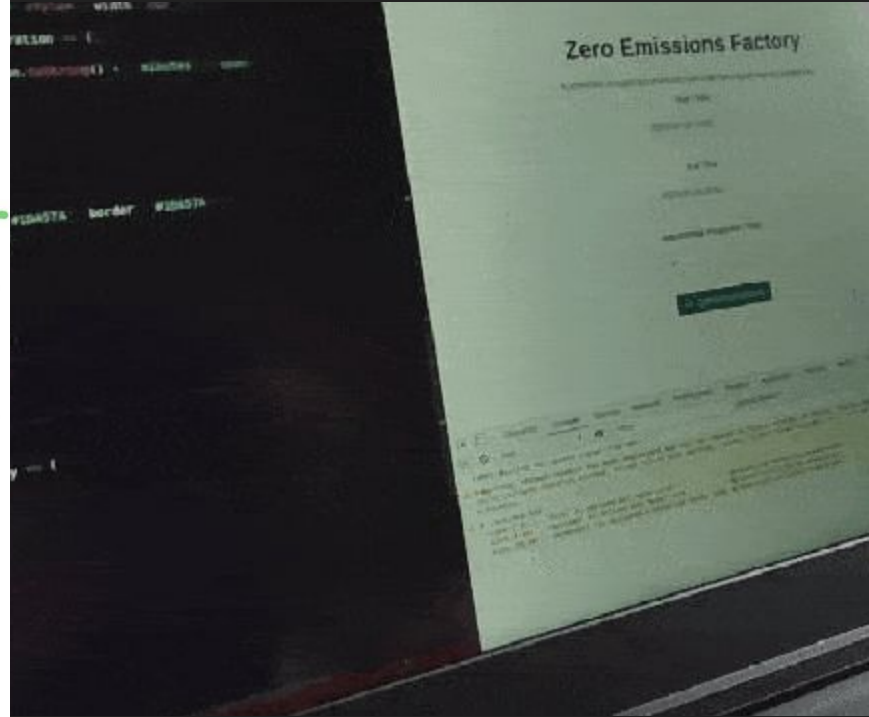

Zero Emissions Factory

Input your conditions

Start Time:

2019-06-10 10:00

End Time:

2019-06-10 15:00

Approximate Production Time:

0

✓ Optimize production

Found optimal solutions

Mon Jun 10 2019 12:45:00 GMT+0200 (Central European Summer Time)

- Python
- Flask
- React
- TypeScript

- JO-Cink
- Balloff-Master + Smart light
- Bosch Home Appliances