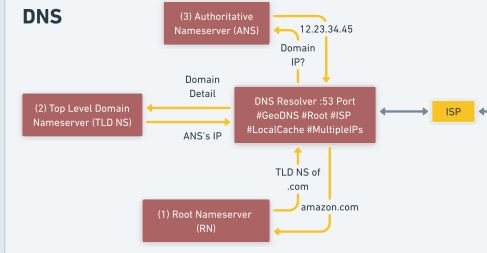

System Design Blueprint: The Ultimate Guide

Metrics Options / Algo Security