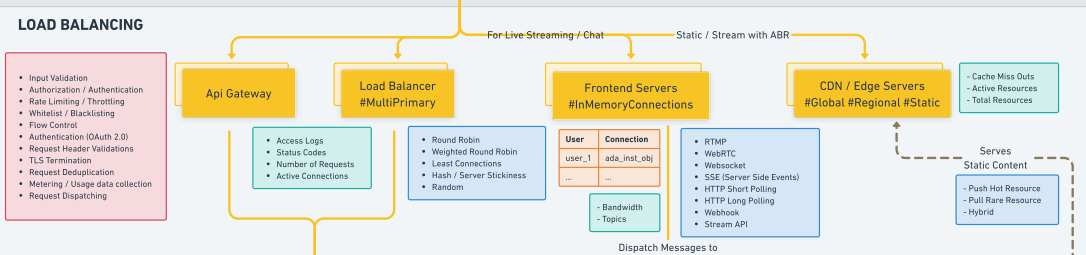

System Design Blueprint: The Ultimate Guide

Metrics Options / Algo Security