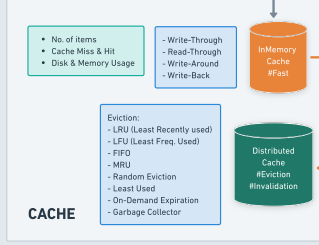

System Design Blueprint: The Ultimate Guide

Metrics Options / Algo Security