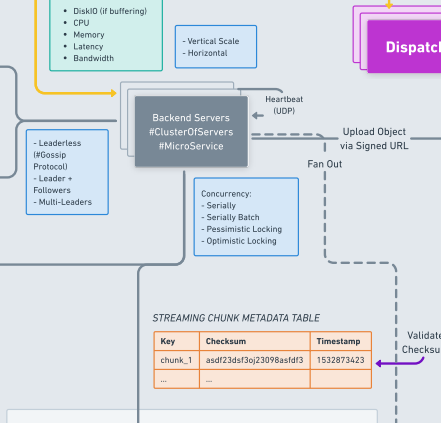

System Design Blueprint: The Ultimate Guide

Metrics Options / Algo Security