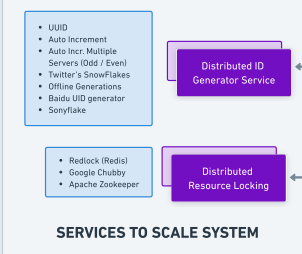

System Design Blueprint: The Ultimate Guide

Metrics Options / Algo Security