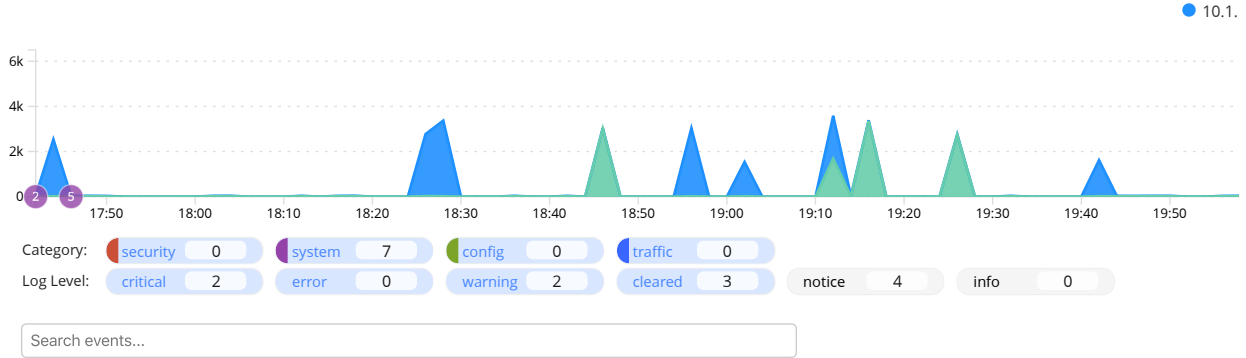

Server Latency

Wednesday Apr 1, 17:40:22 - 20:40:22

Top 5 Pool Members by Server Latency

Name	Transacti...		Server La...		Requests Volume		Responses Volume	
	Total	Avg	Avg Size	Volume	Avg Size	Volume		
/f5_browser_issue.php	50	12k	284.54	14.23k	671.18	33.5k		
/index.php	50	36.50	258.54	12.93k	9.56k	478.2k		
/product/view	500	22.69	268.86	134.43k	8.41k	4.20		
/faq	50	21.26	237.88	11.89k	6.66k	333.2k		
/user/login	50	18	254.48	12.72k	4.85k	242.4k		
/contact	50	17.12	251.90	12.60k	6.39k	319.4k		
/wishlist	50	17.08	257.30	12.87k	7.30k	36.9k		
/cart/view	50	15.88	255.70	12.79k	5.92k	295.7k		
/404.php	50	15.56	245.62	12.28k	38	1.9k		
/f5_capacity_issue.php	50	1.20	269.02	13.45k	534.04	26.7k		