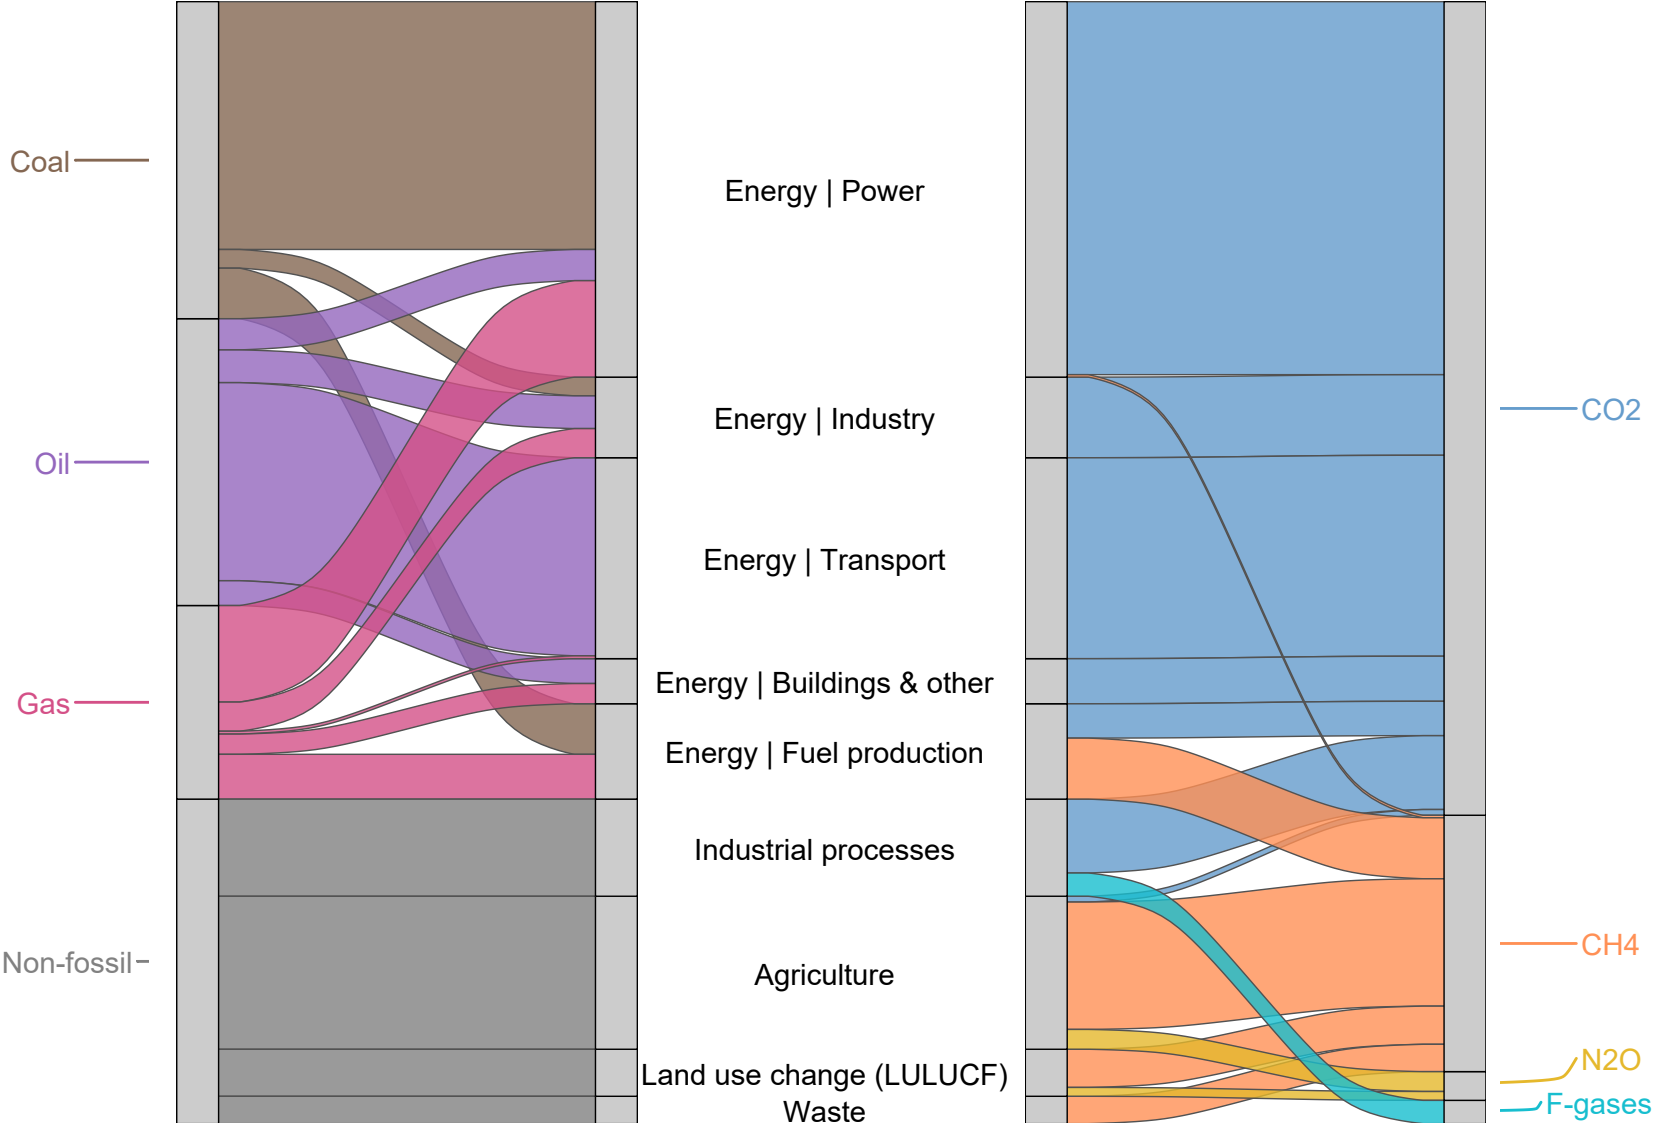

# Australia in 2024

Total gross greenhouse gas emissions by fuel, sector and gas

△ Tidy GHG Inventories △ Note: GWP100 AR5 △ Note: flows less than 1/500th of total are hidden, removals are excluded