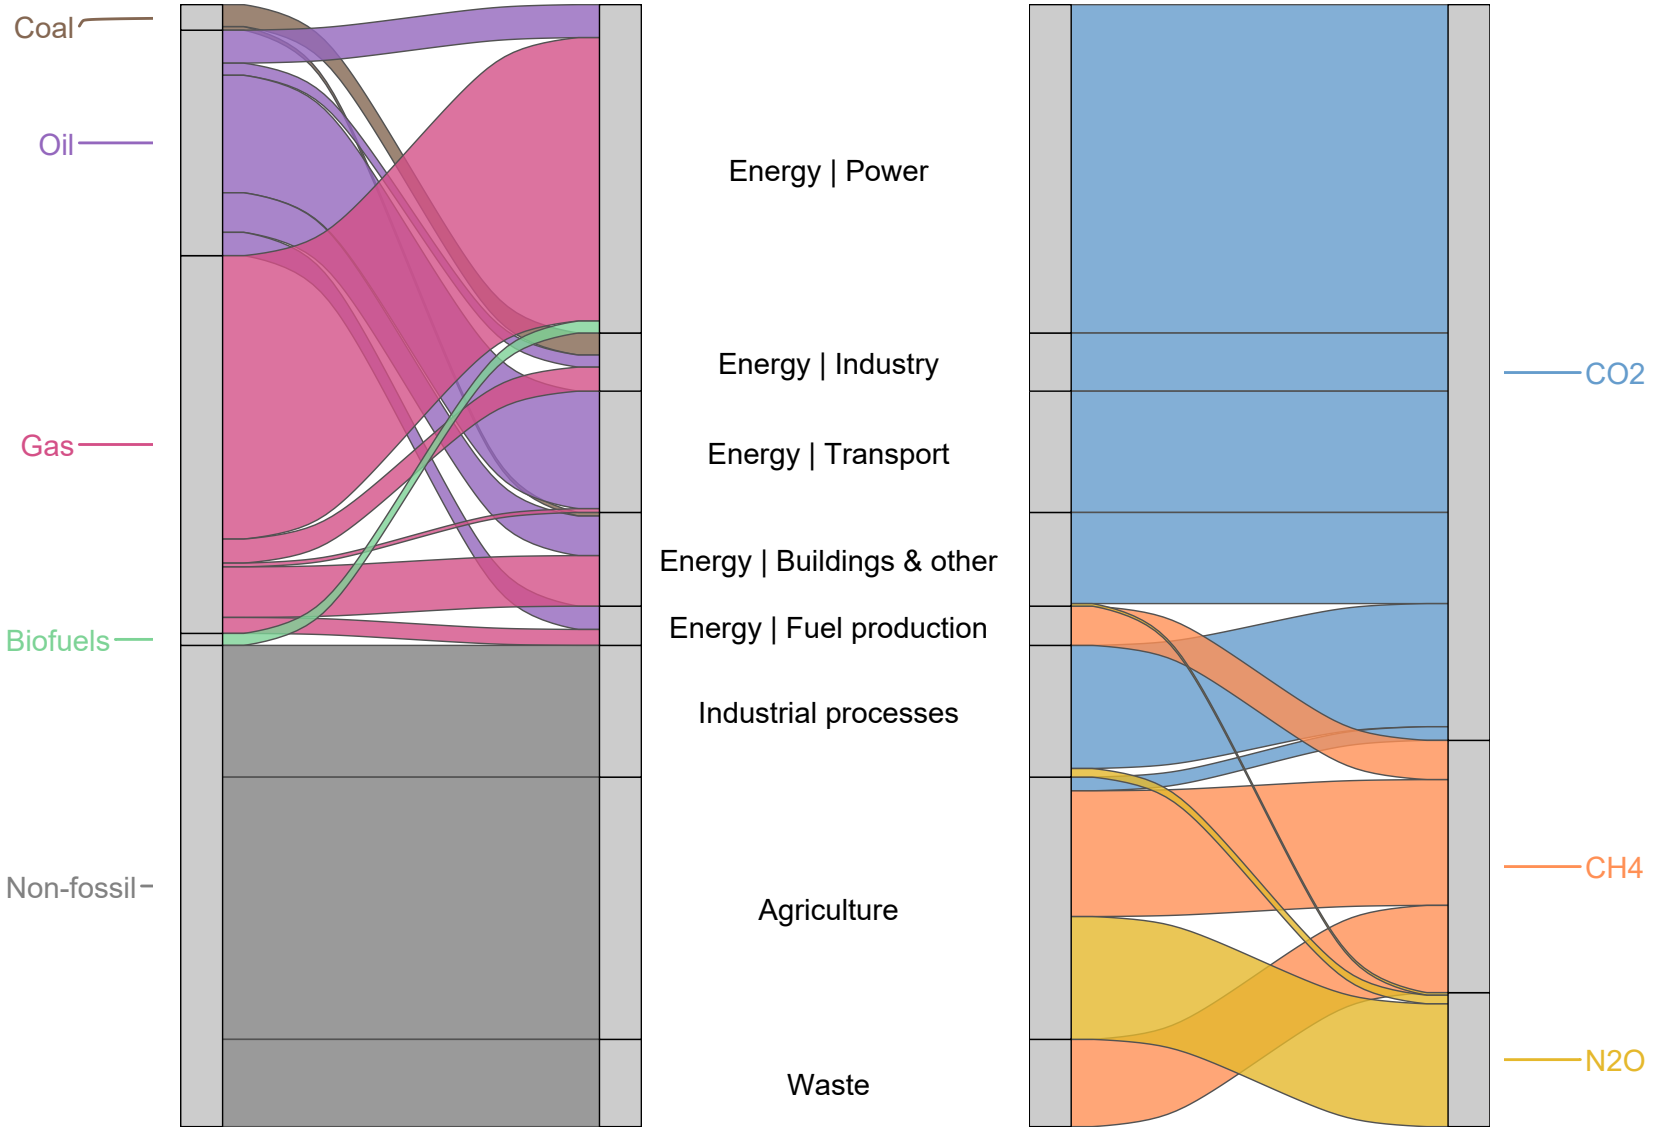

Belarus in 2024

Total gross greenhouse gas emissions by fuel, sector and gas

△ Tidy GHG Inventories △ Note: GWP100 AR5 △ Note: flows less than 1/500th of total are hidden, removals are excluded