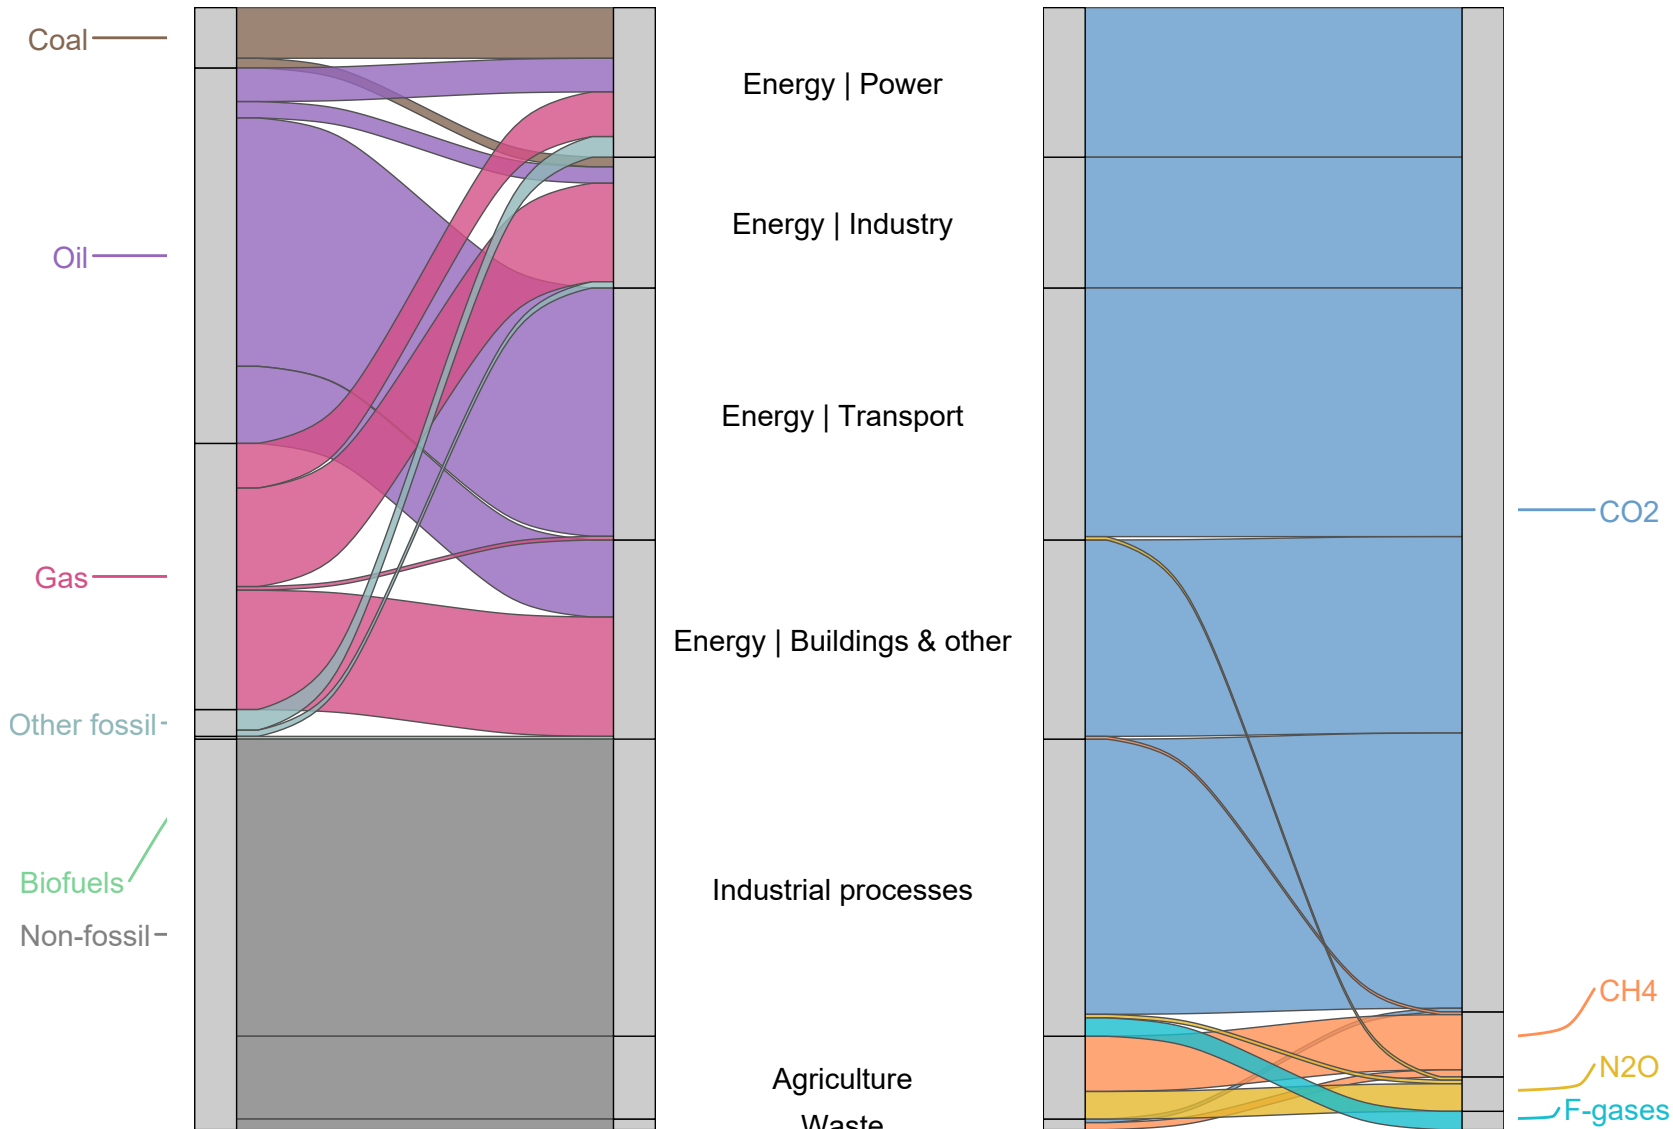

Belgium in 2024

Total gross greenhouse gas emissions by fuel, sector and gas

△ Tidy GHG Inventories △ Note: GWP100 AR5 △ Note: flows less than 1/500th of total are hidden, removals are excluded