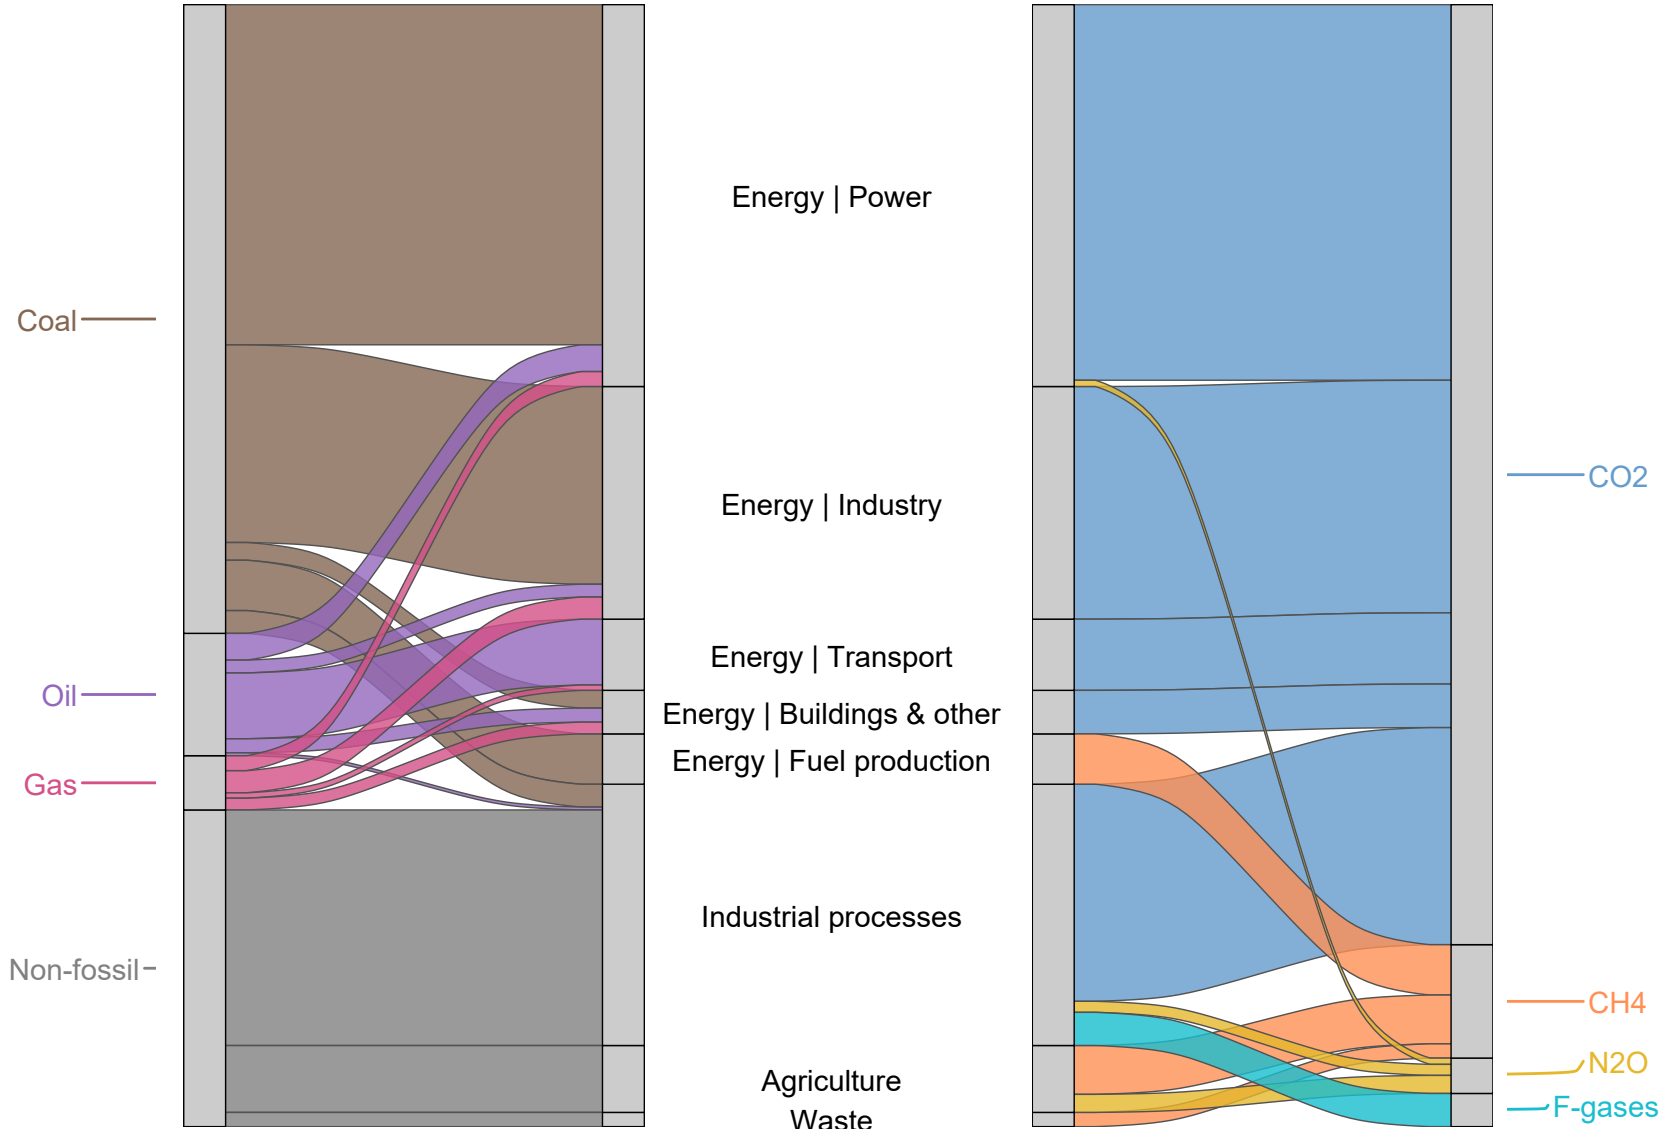

China in 2021

Total gross greenhouse gas emissions by fuel, sector and gas

△ Tidy GHG Inventories △ Note: GWP100 AR5 △ Note: flows less than 1/500th of total are hidden, removals are excluded