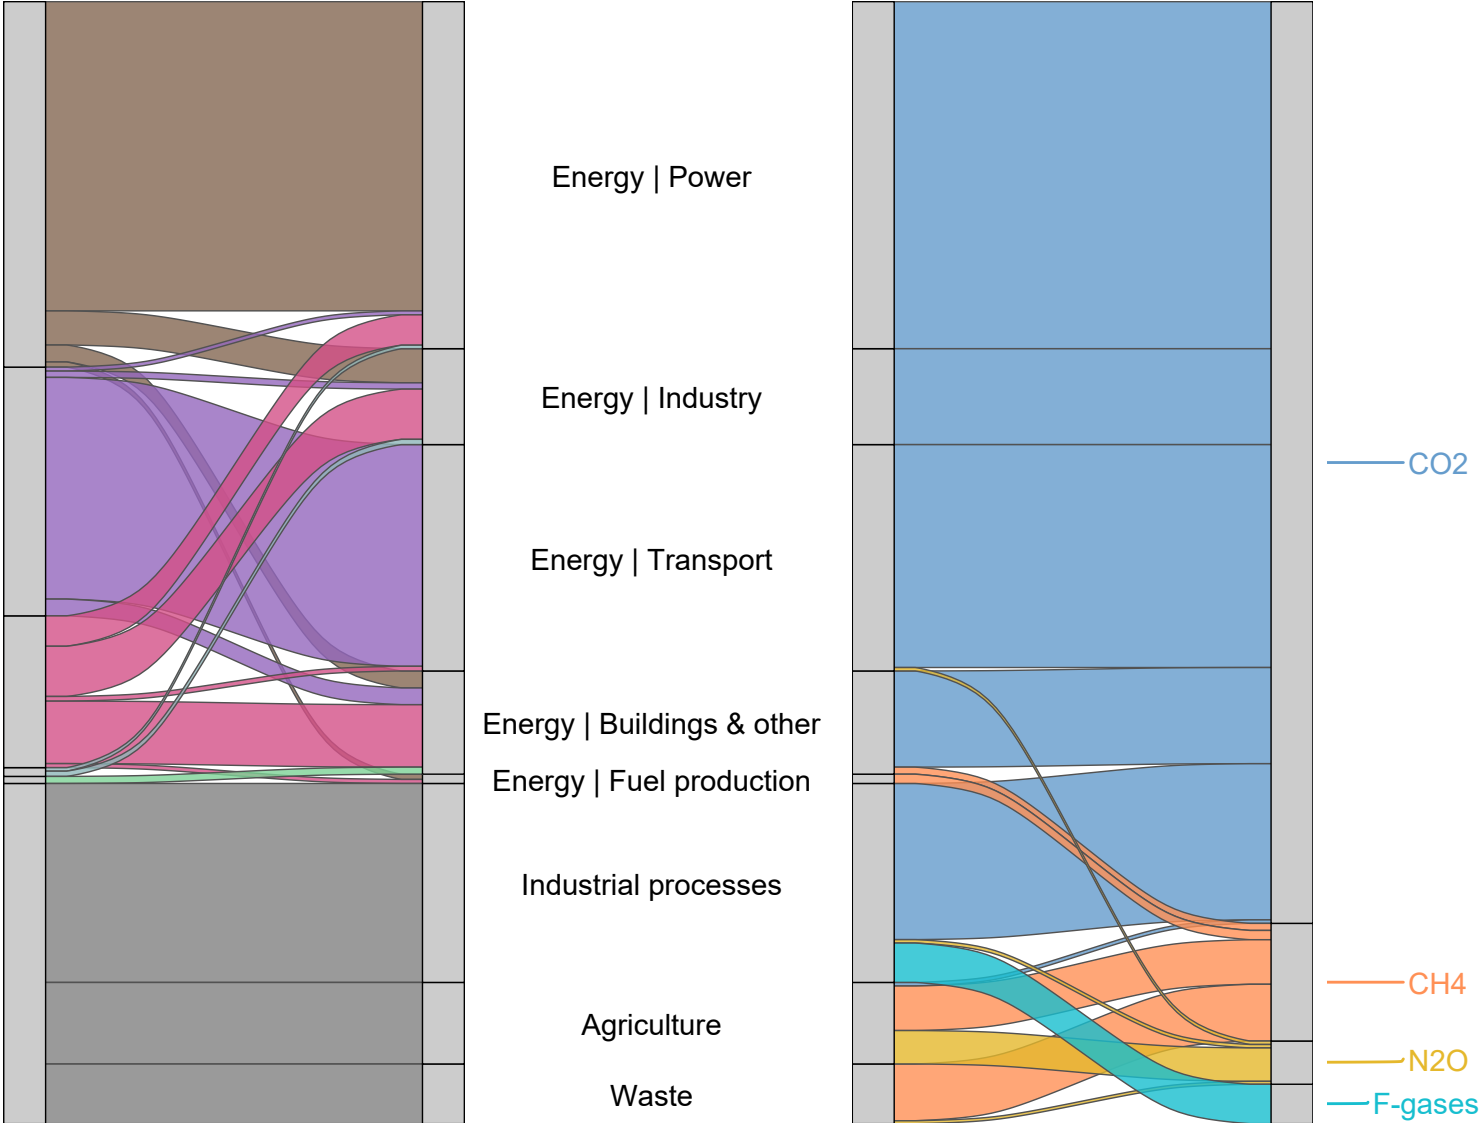

# Czechia in 2024

Total gross greenhouse gas emissions by fuel, sector and gas

△ Tidy GHG Inventories △ Note: GWP100 AR5 △ Note: flows less than 1/500th of total are hidden, removals are excluded