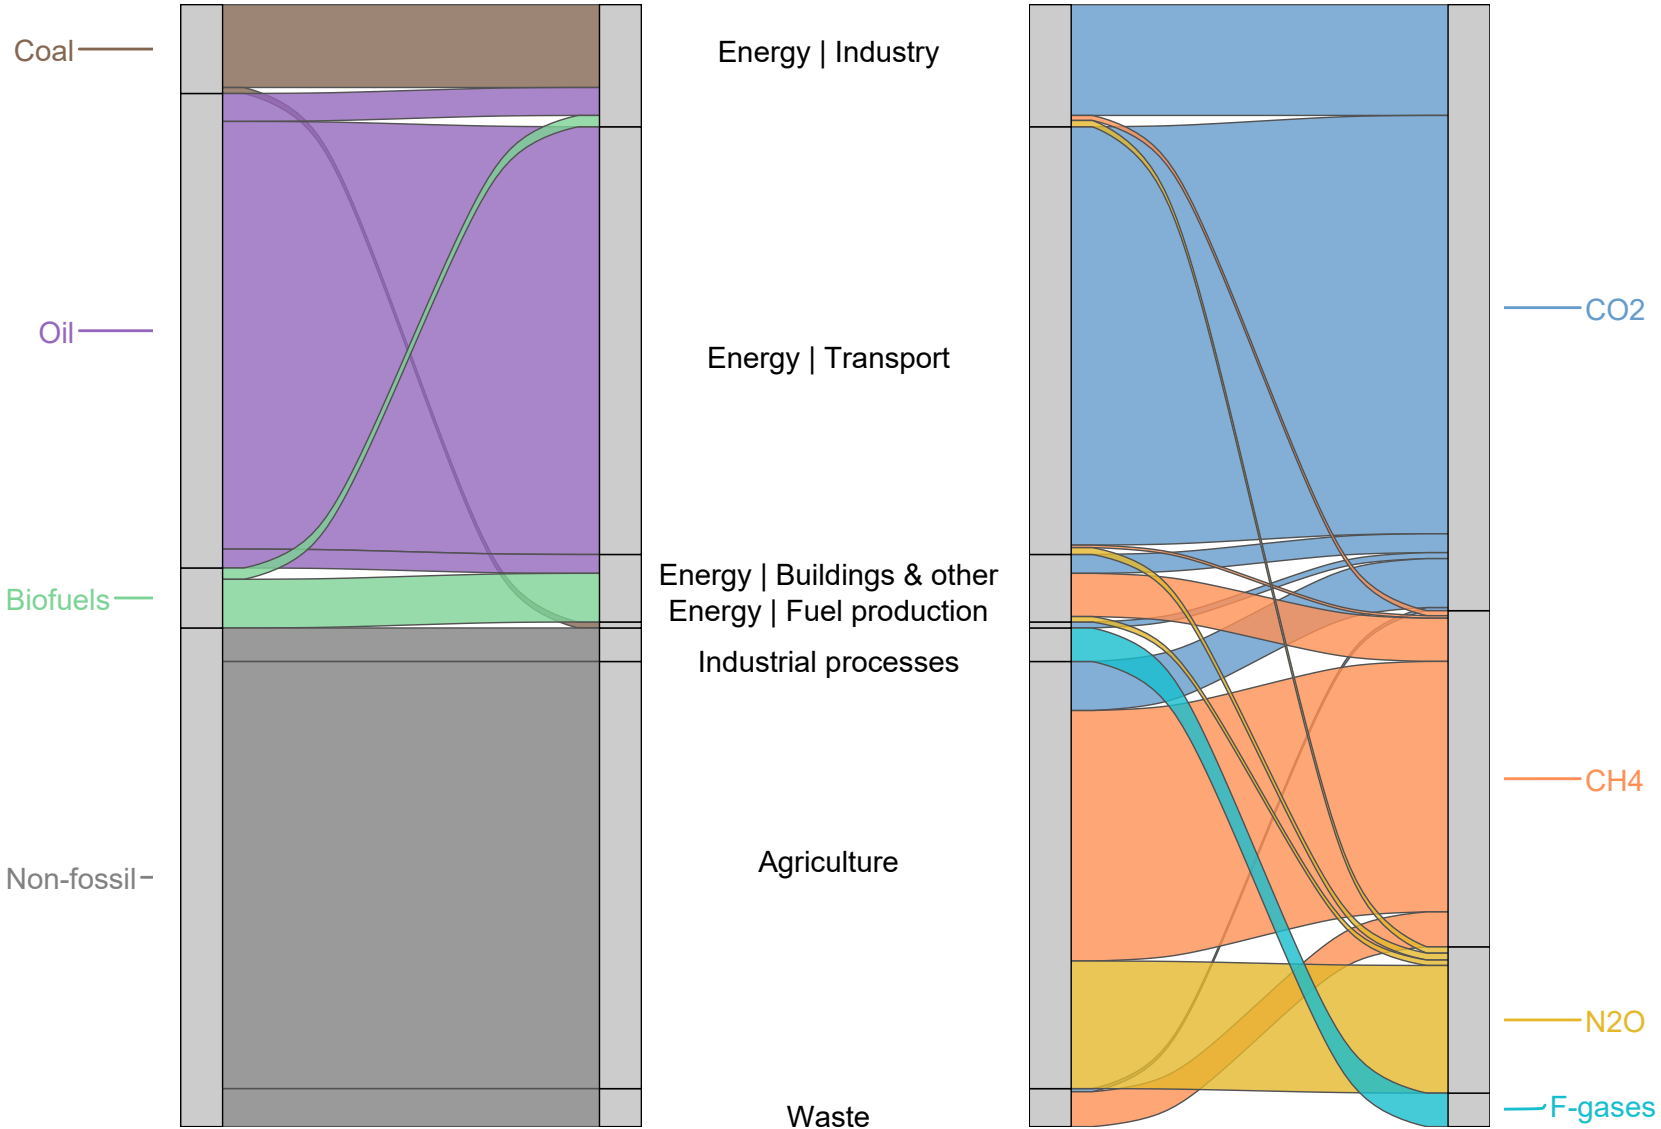

# Eswatini in 2022

Total gross greenhouse gas emissions by fuel, sector and gas

△ Tidy GHG Inventories △ Note: GWP100 AR5 △ Note: flows less than 1/500th of total are hidden, removals are excluded