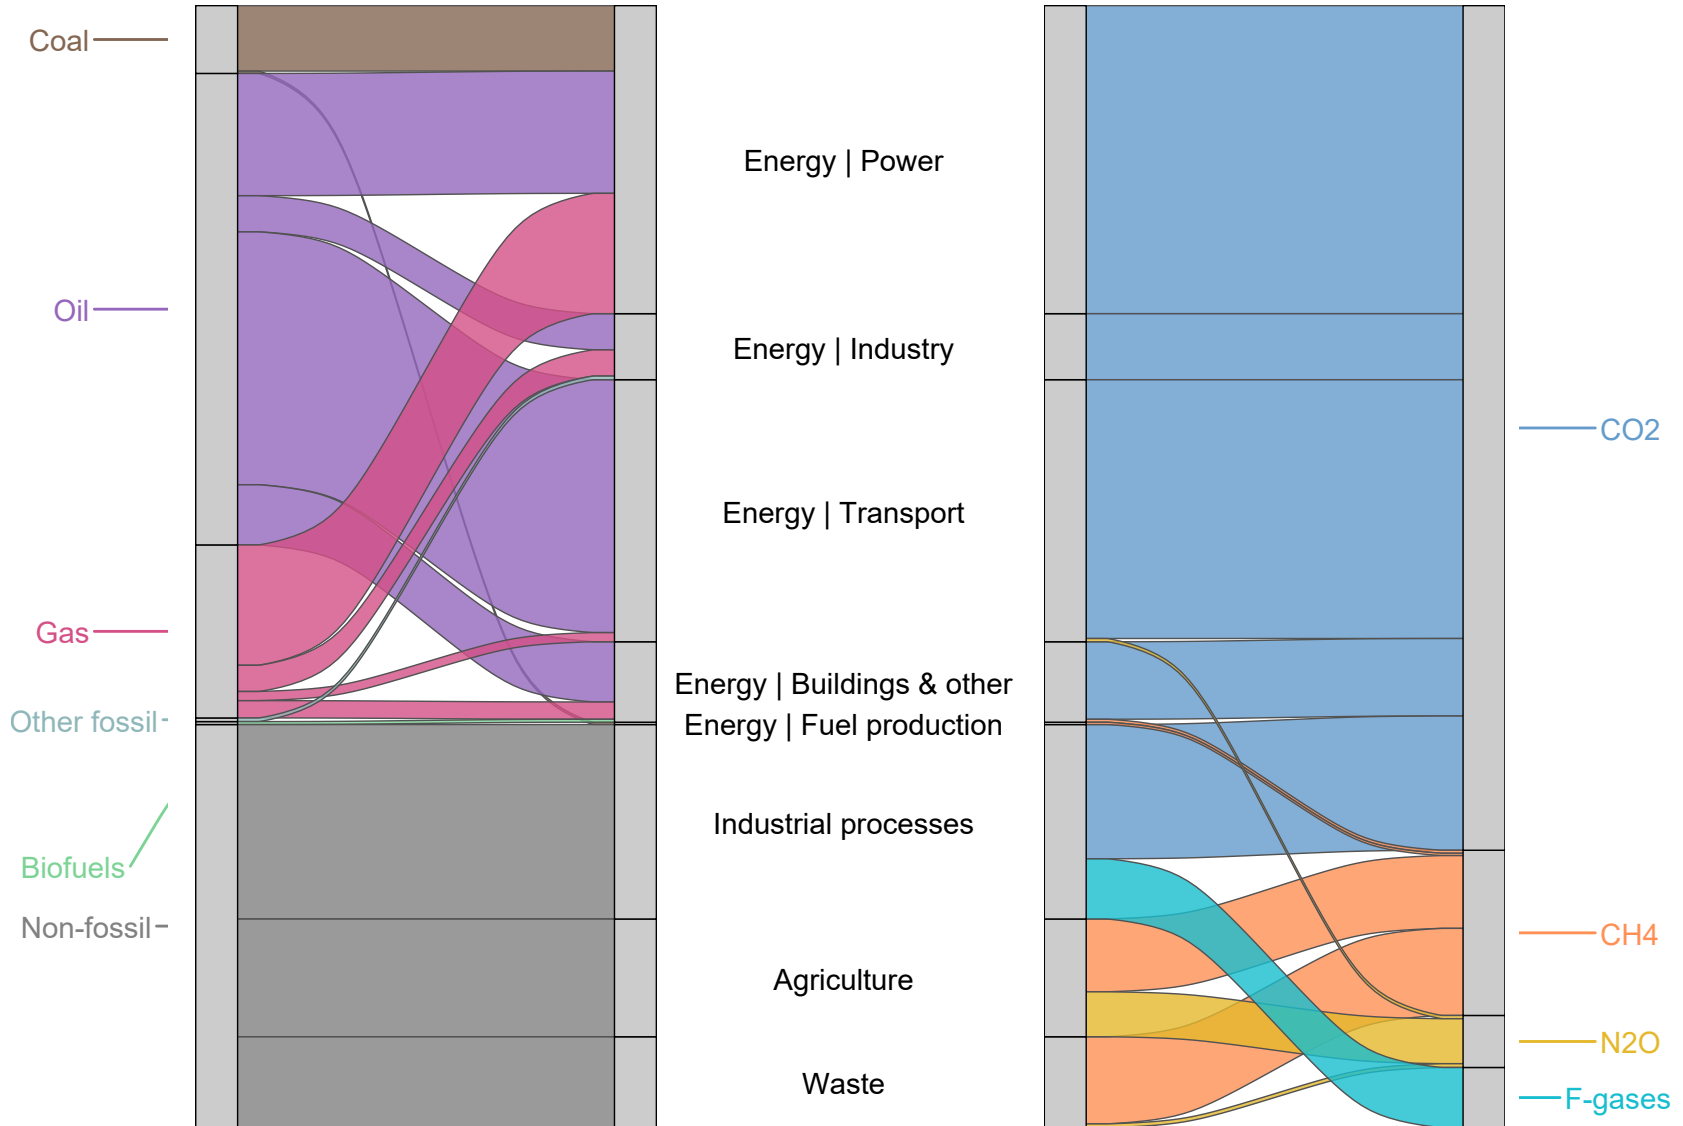

# Greece in 2024

Total gross greenhouse gas emissions by fuel, sector and gas

△ Tidy GHG Inventories △ Note: GWP100 AR5 △ Note: flows less than 1/500th of total are hidden, removals are excluded