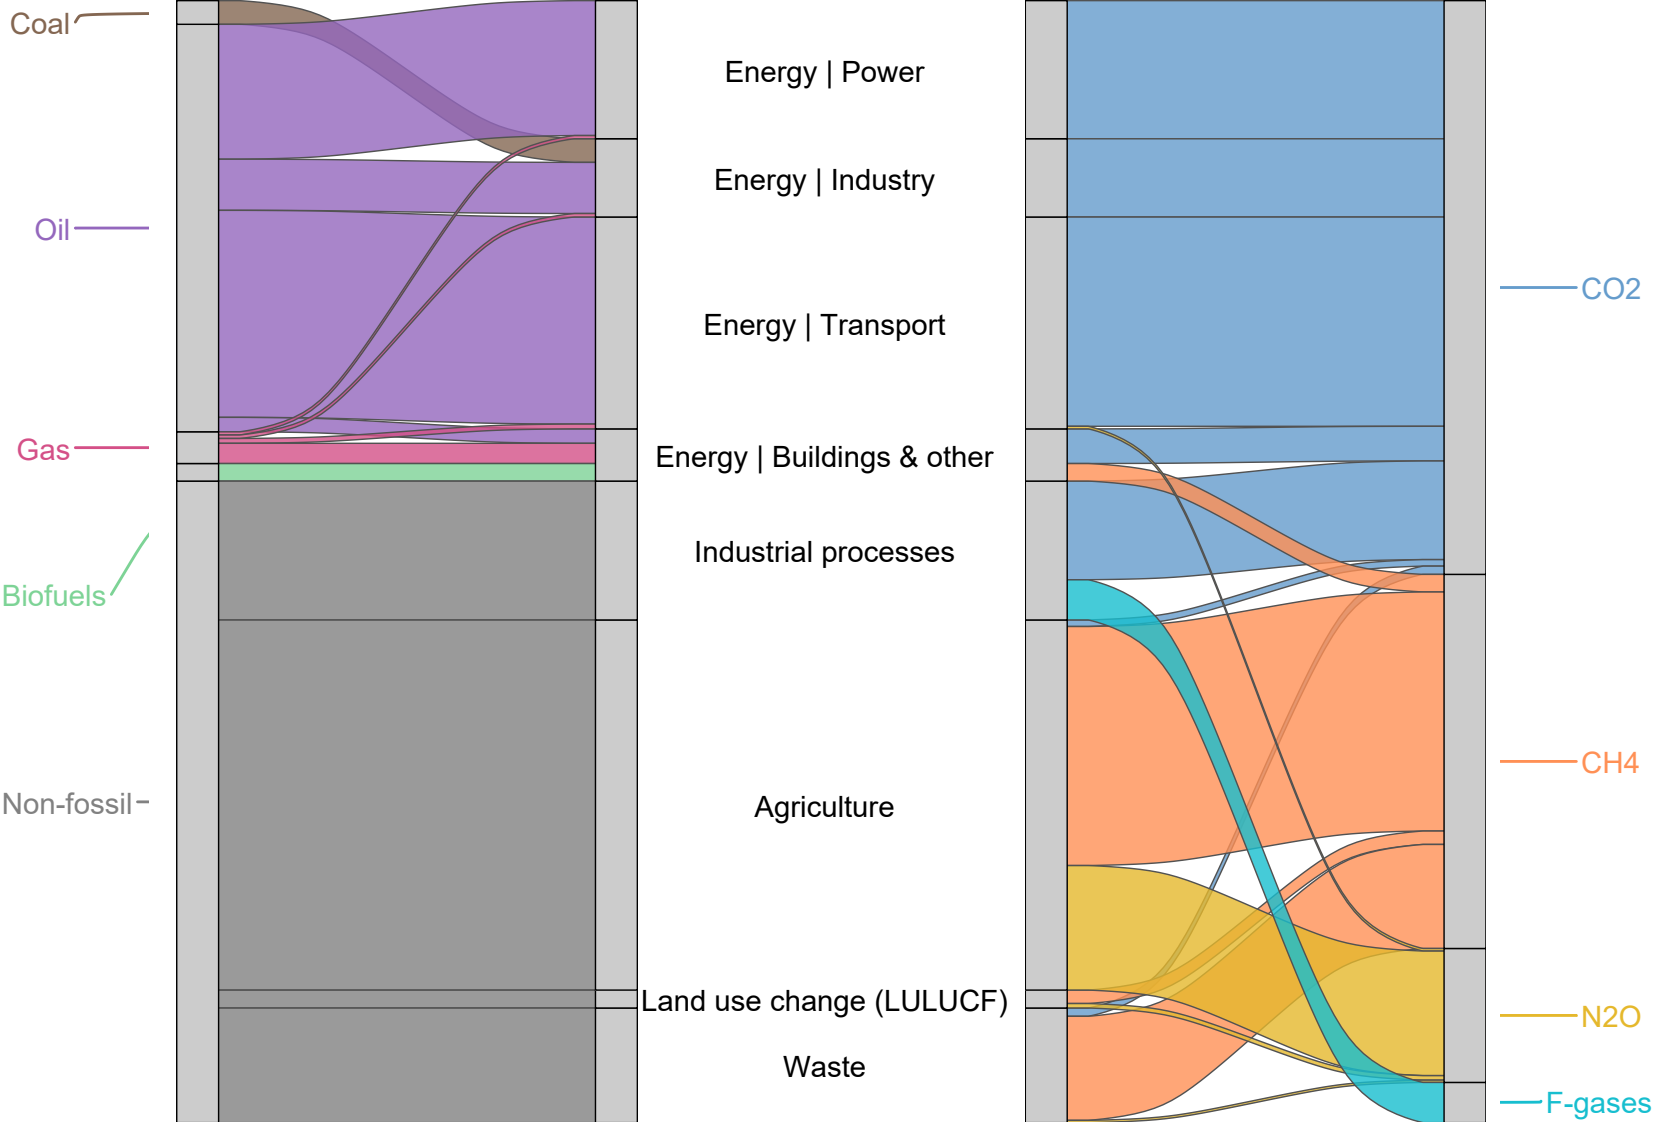

Honduras in 2022

Total gross greenhouse gas emissions by fuel, sector and gas

△ Tidy GHG Inventories △ Note: GWP100 AR5 △ Note: flows less than 1/500th of total are hidden, removals are excluded