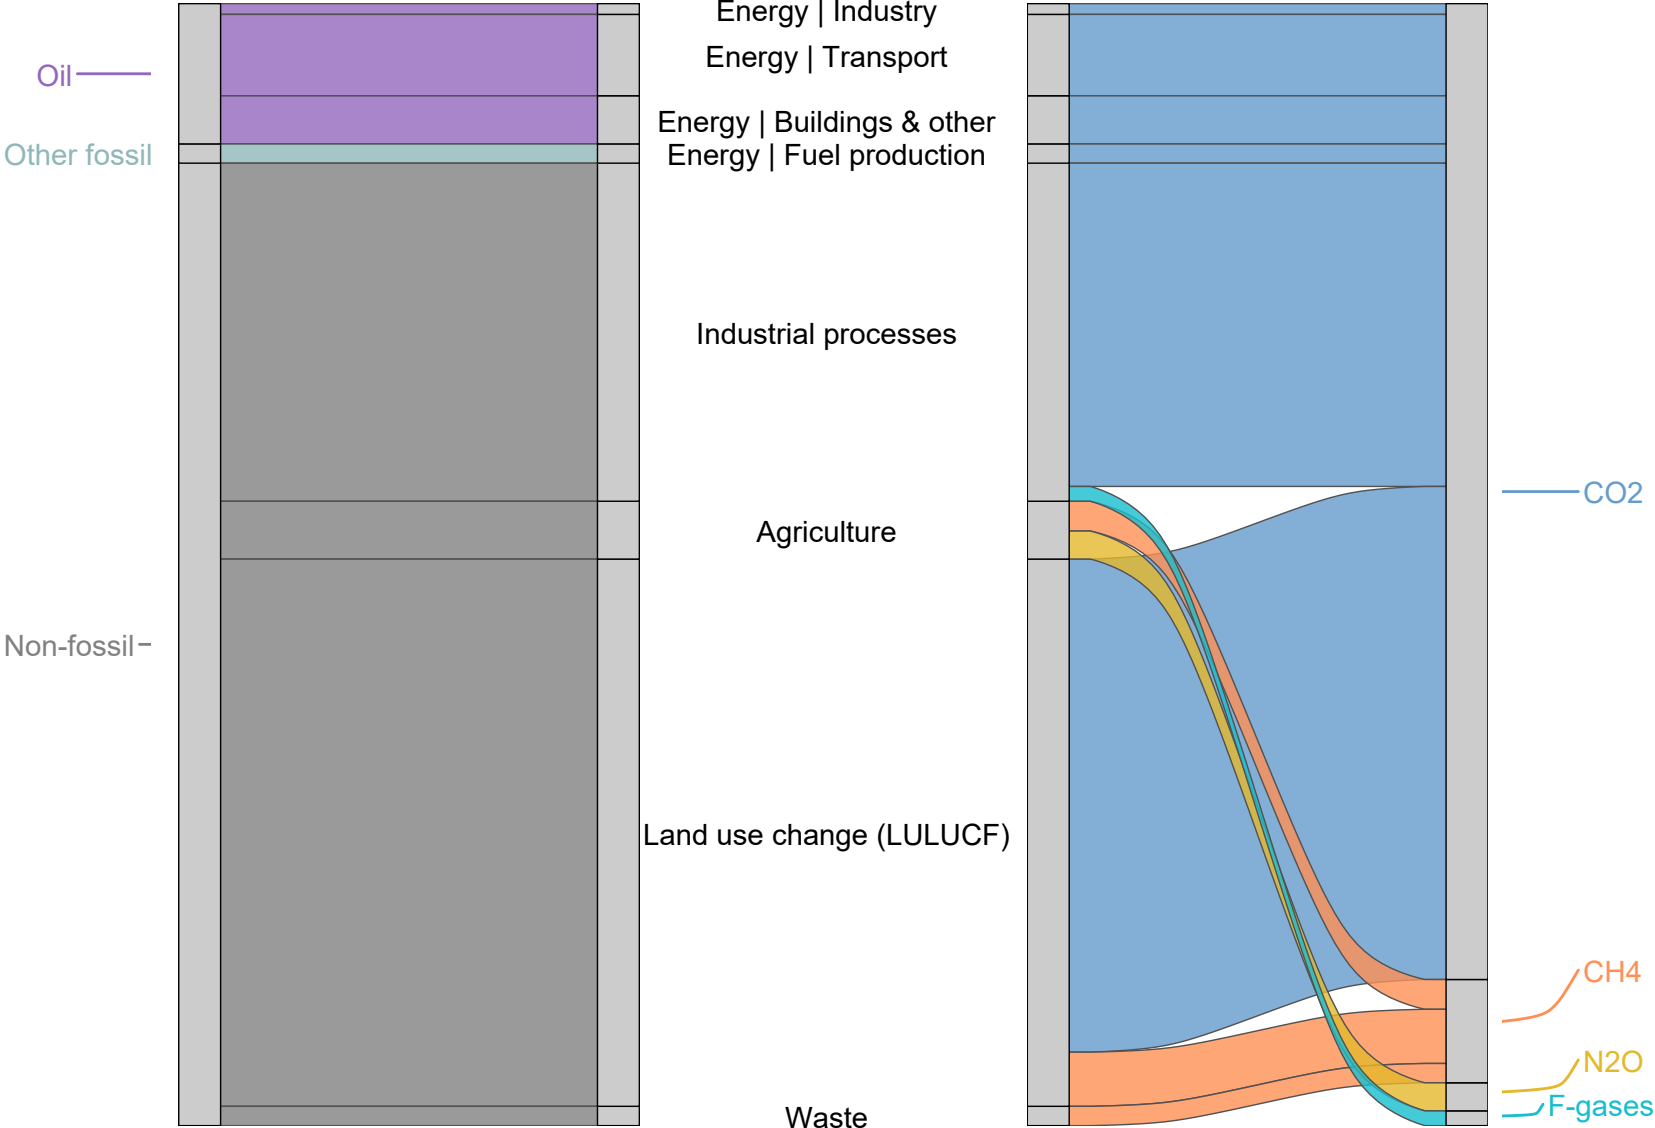

Iceland in 2024

Total gross greenhouse gas emissions by fuel, sector and gas

△ Tidy GHG Inventories △ Note: GWP100 AR5 △ Note: flows less than 1/500th of total are hidden, removals are excluded