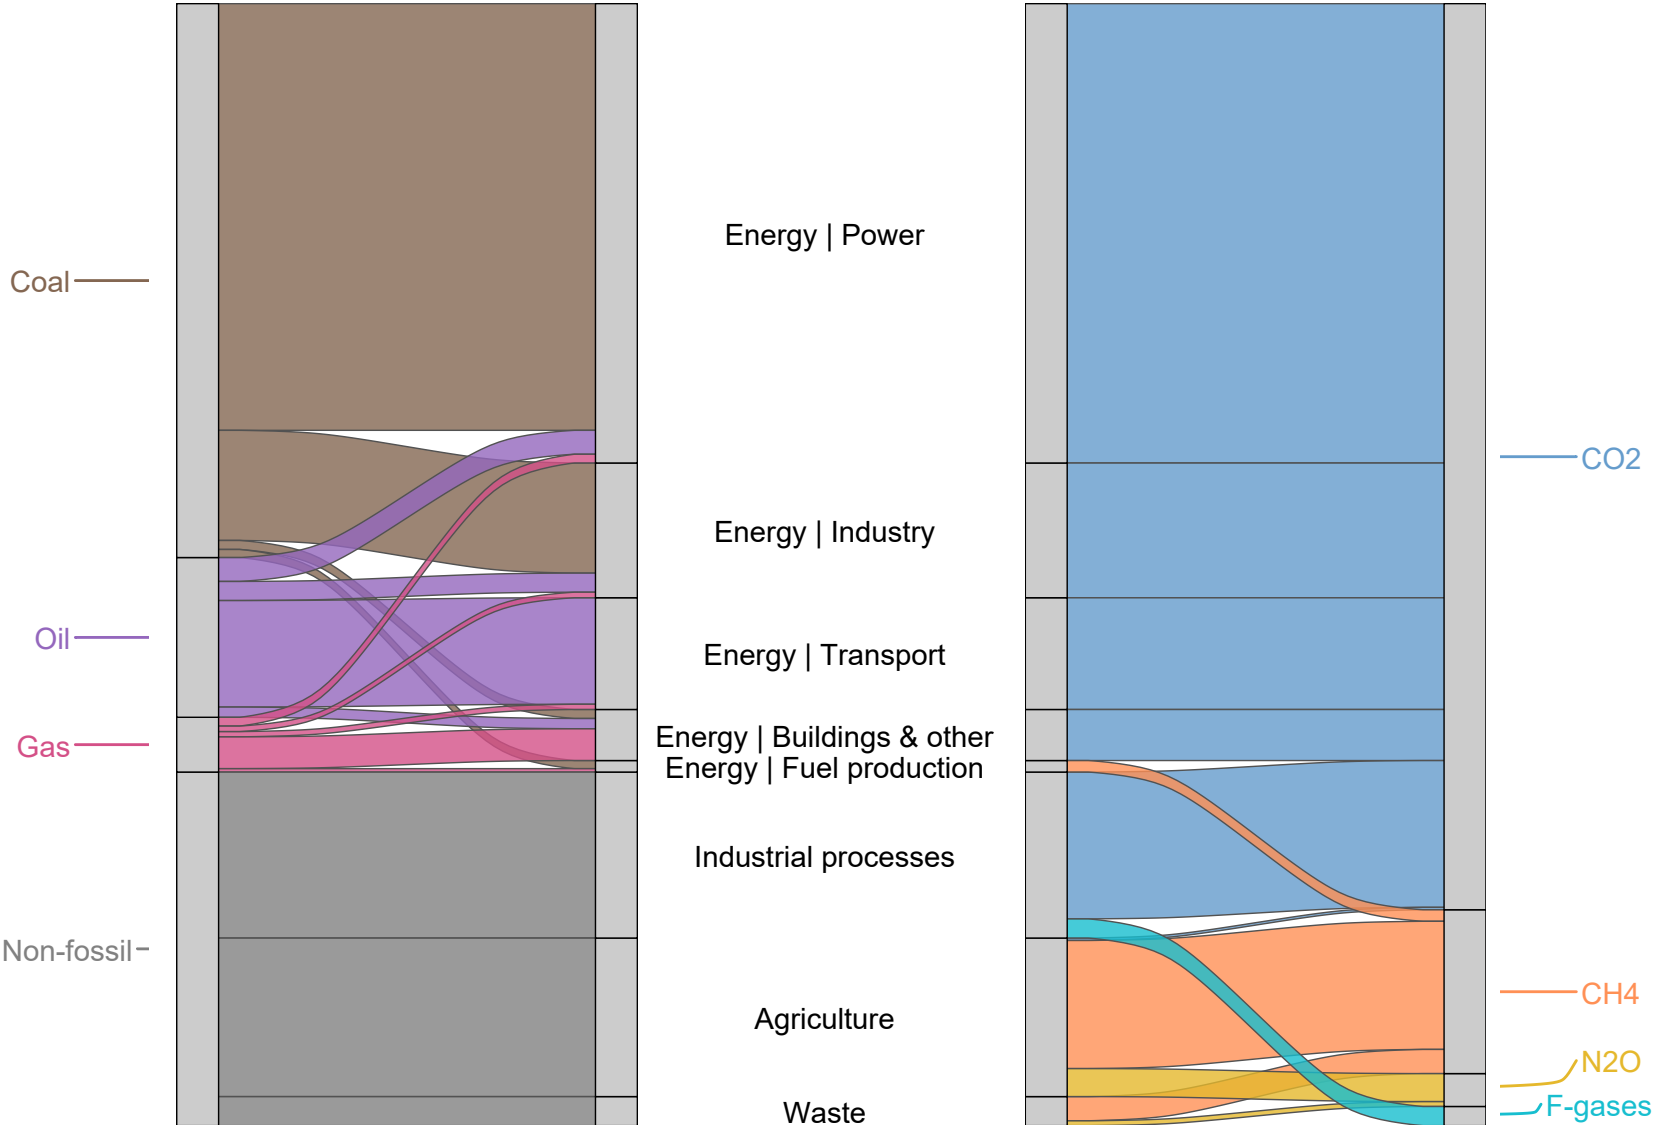

# India in 2022

Total gross greenhouse gas emissions by fuel, sector and gas

△ Tidy GHG Inventories △ Note: GWP100 AR5 △ Note: flows less than 1/500th of total are hidden, removals are excluded