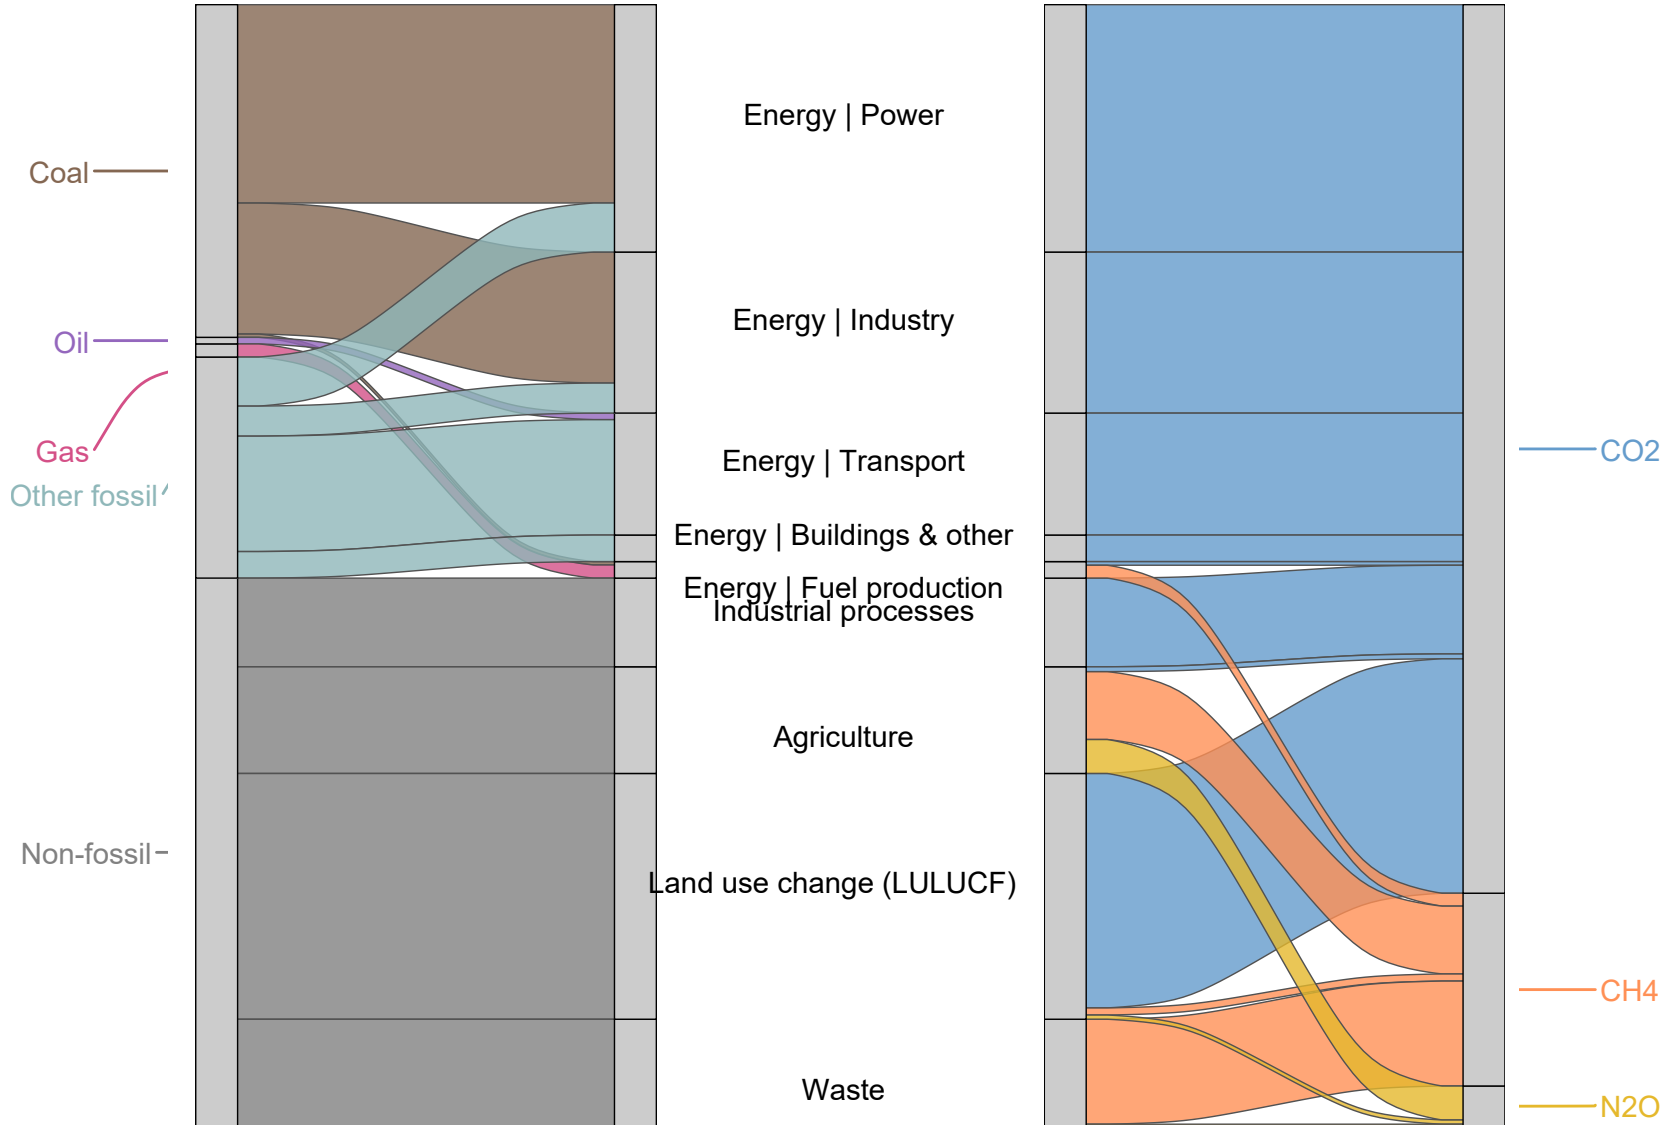

Indonesia in 2022

Total gross greenhouse gas emissions by fuel, sector and gas

△ Tidy GHG Inventories △ Note: GWP100 AR5 △ Note: flows less than 1/500th of total are hidden, removals are excluded