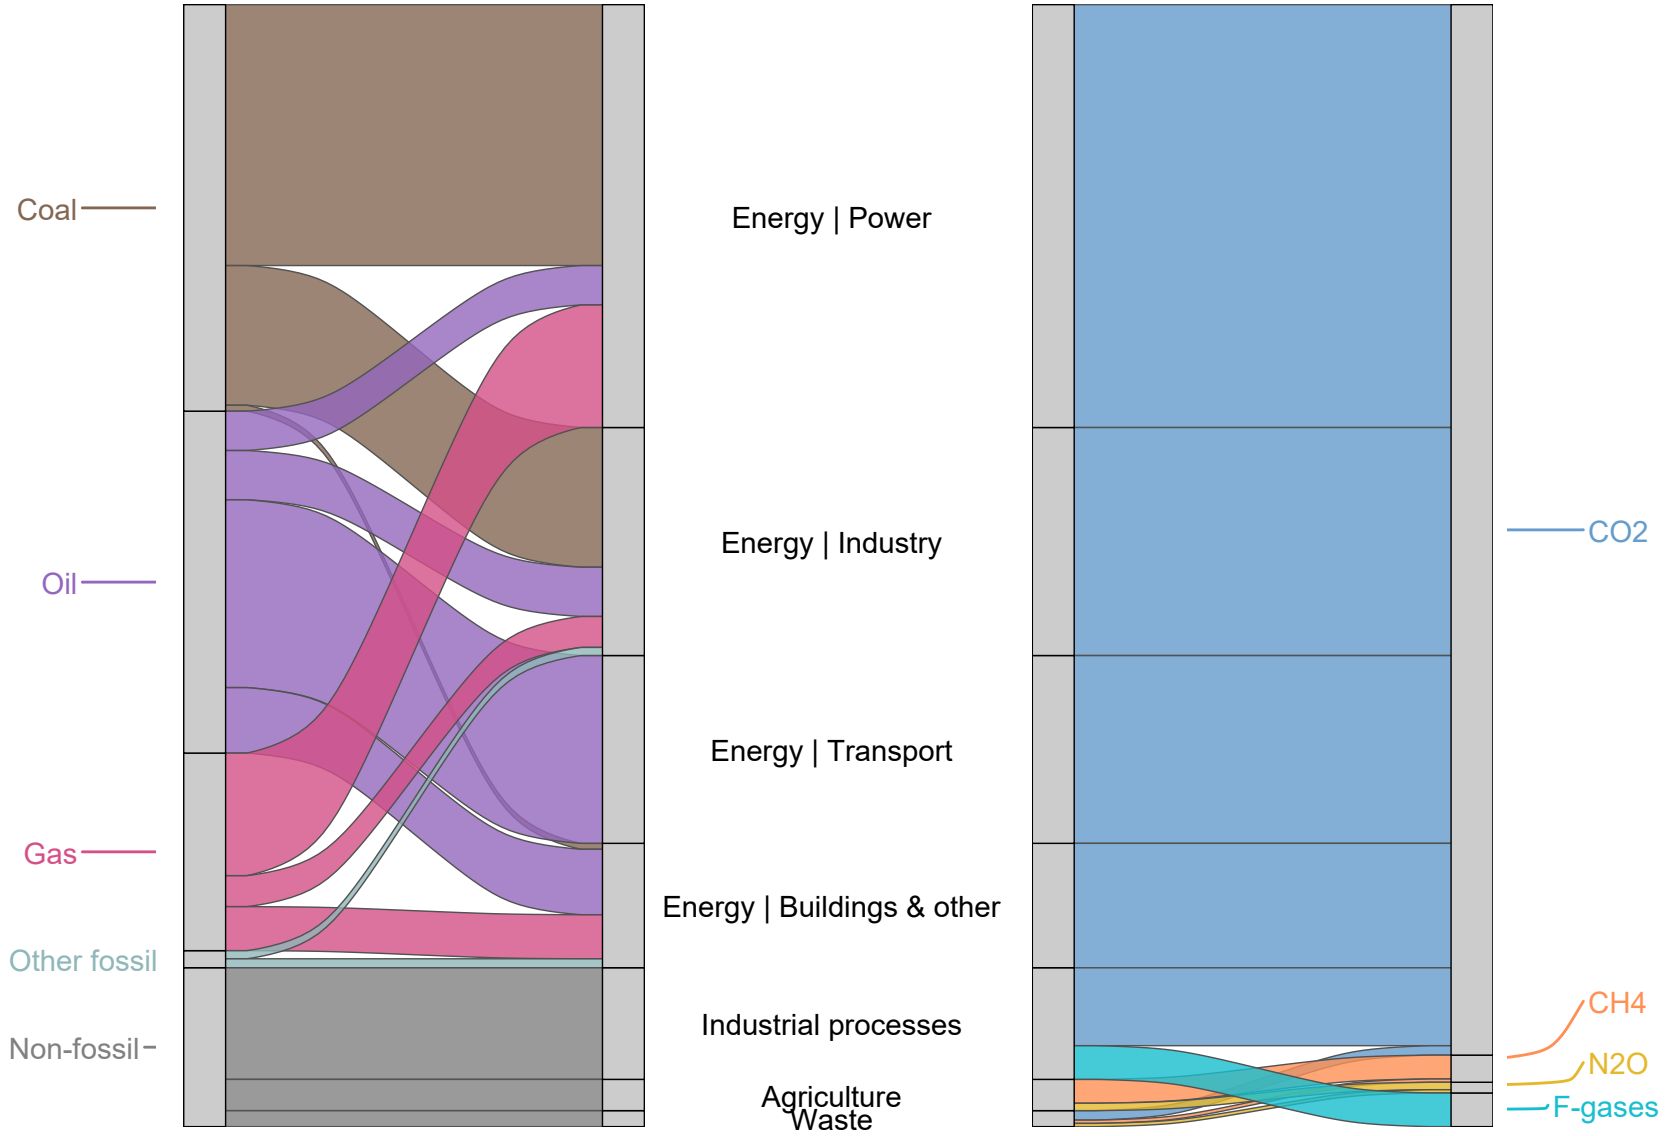

# Japan in 2024

Total gross greenhouse gas emissions by fuel, sector and gas

△ Tidy GHG Inventories △ Note: GWP100 AR5 △ Note: flows less than 1/500th of total are hidden, removals are excluded