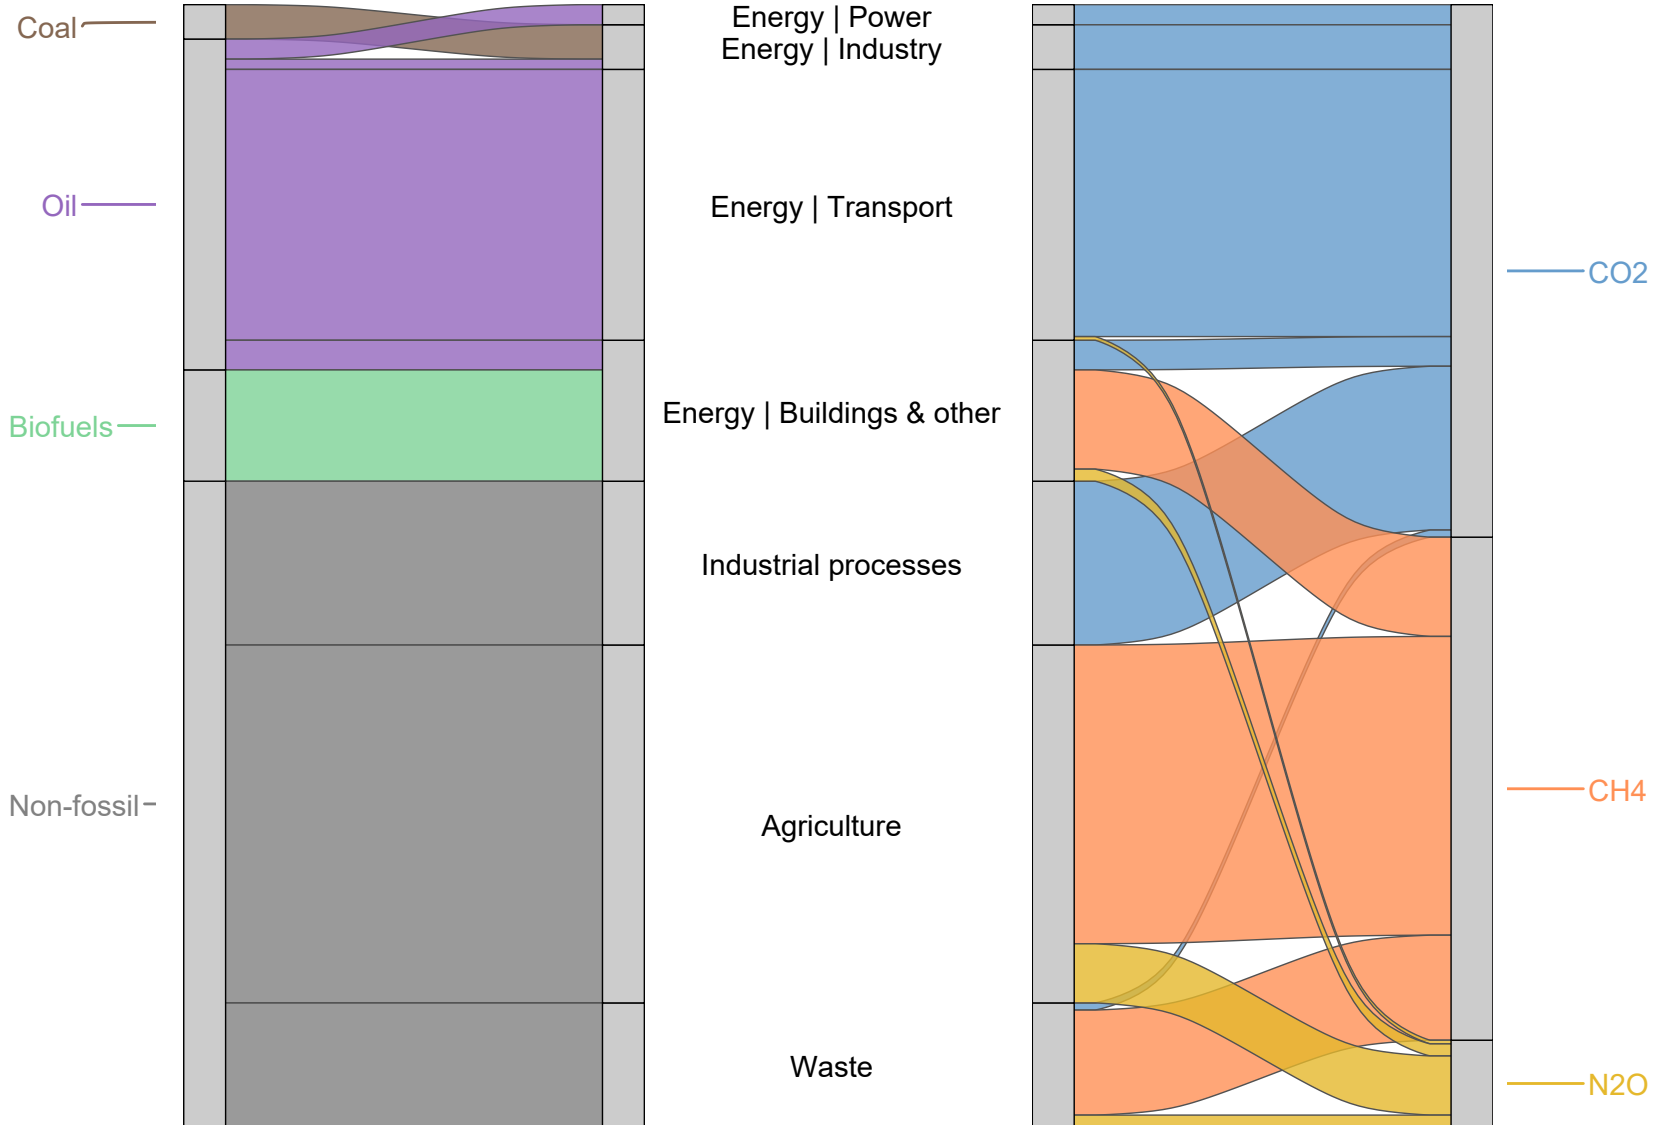

# Kenya in 2022

Total gross greenhouse gas emissions by fuel, sector and gas

△ Tidy GHG Inventories △ Note: GWP100 AR5 △ Note: flows less than 1/500th of total are hidden, removals are excluded