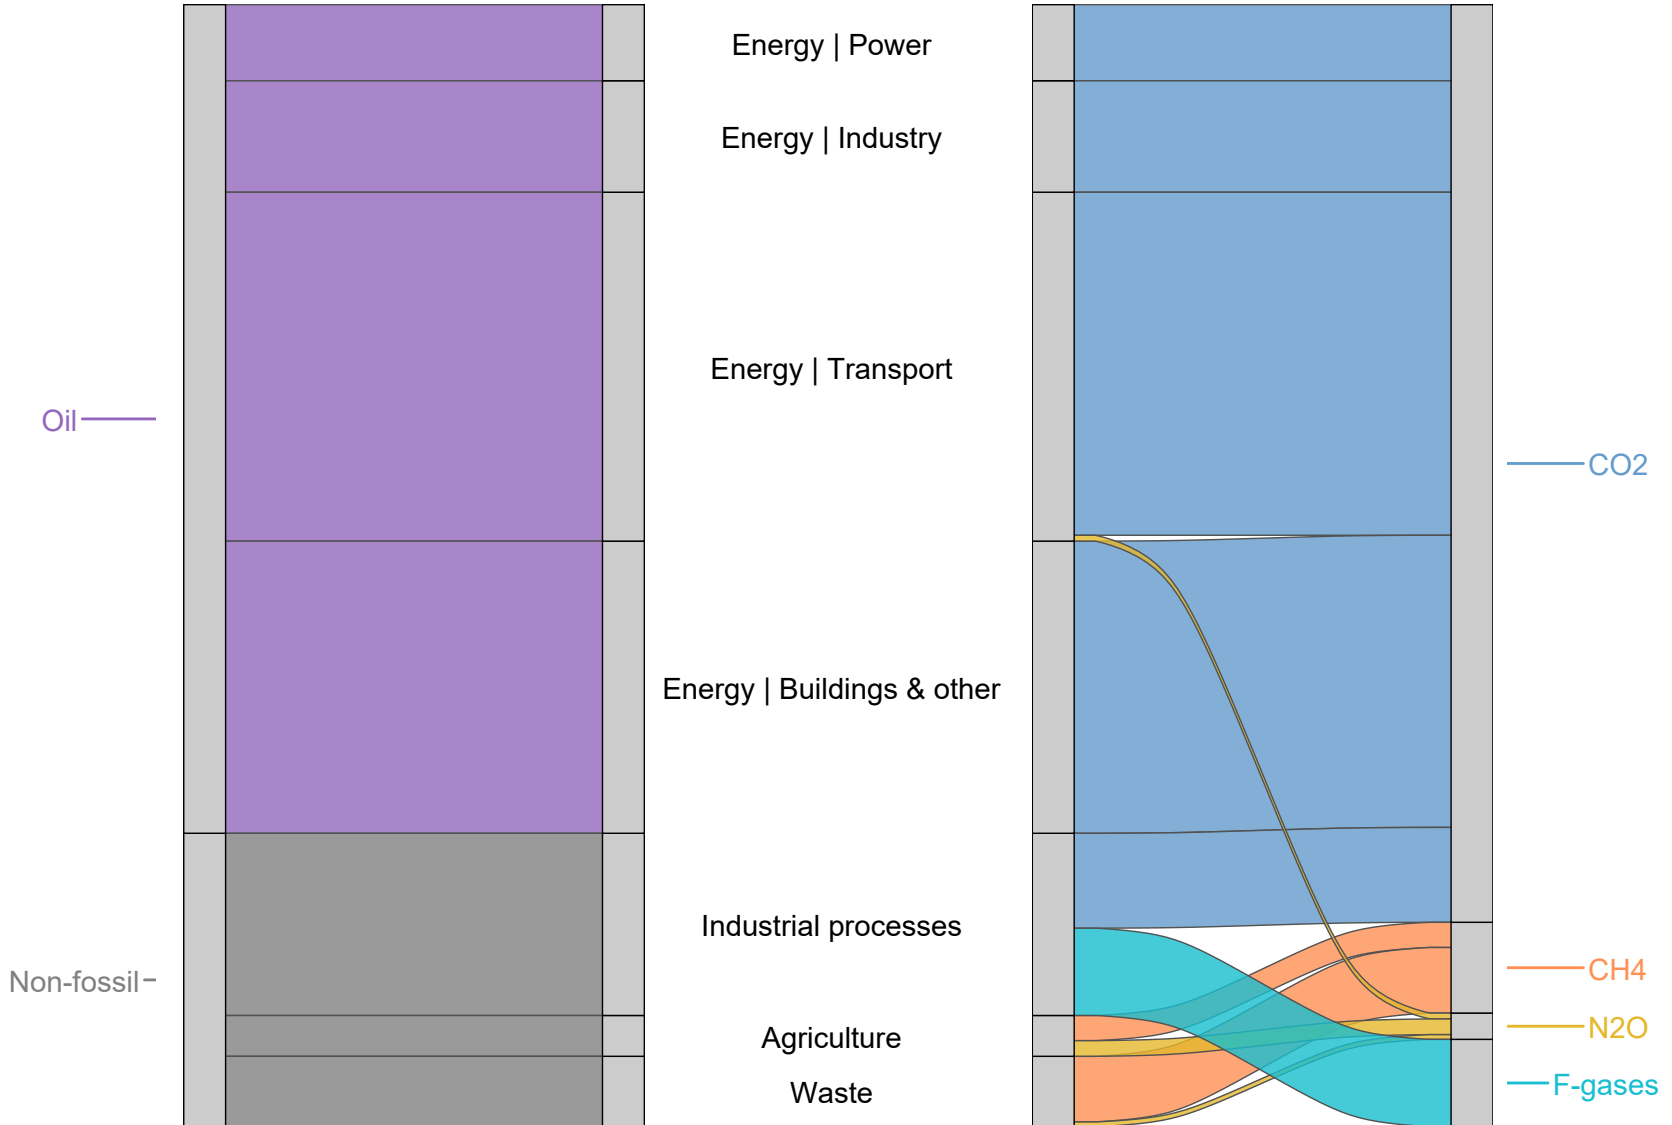

# Lebanon in 2022

Total gross greenhouse gas emissions by fuel, sector and gas

△ Tidy GHG Inventories △ Note: GWP100 AR5 △ Note: flows less than 1/500th of total are hidden, removals are excluded