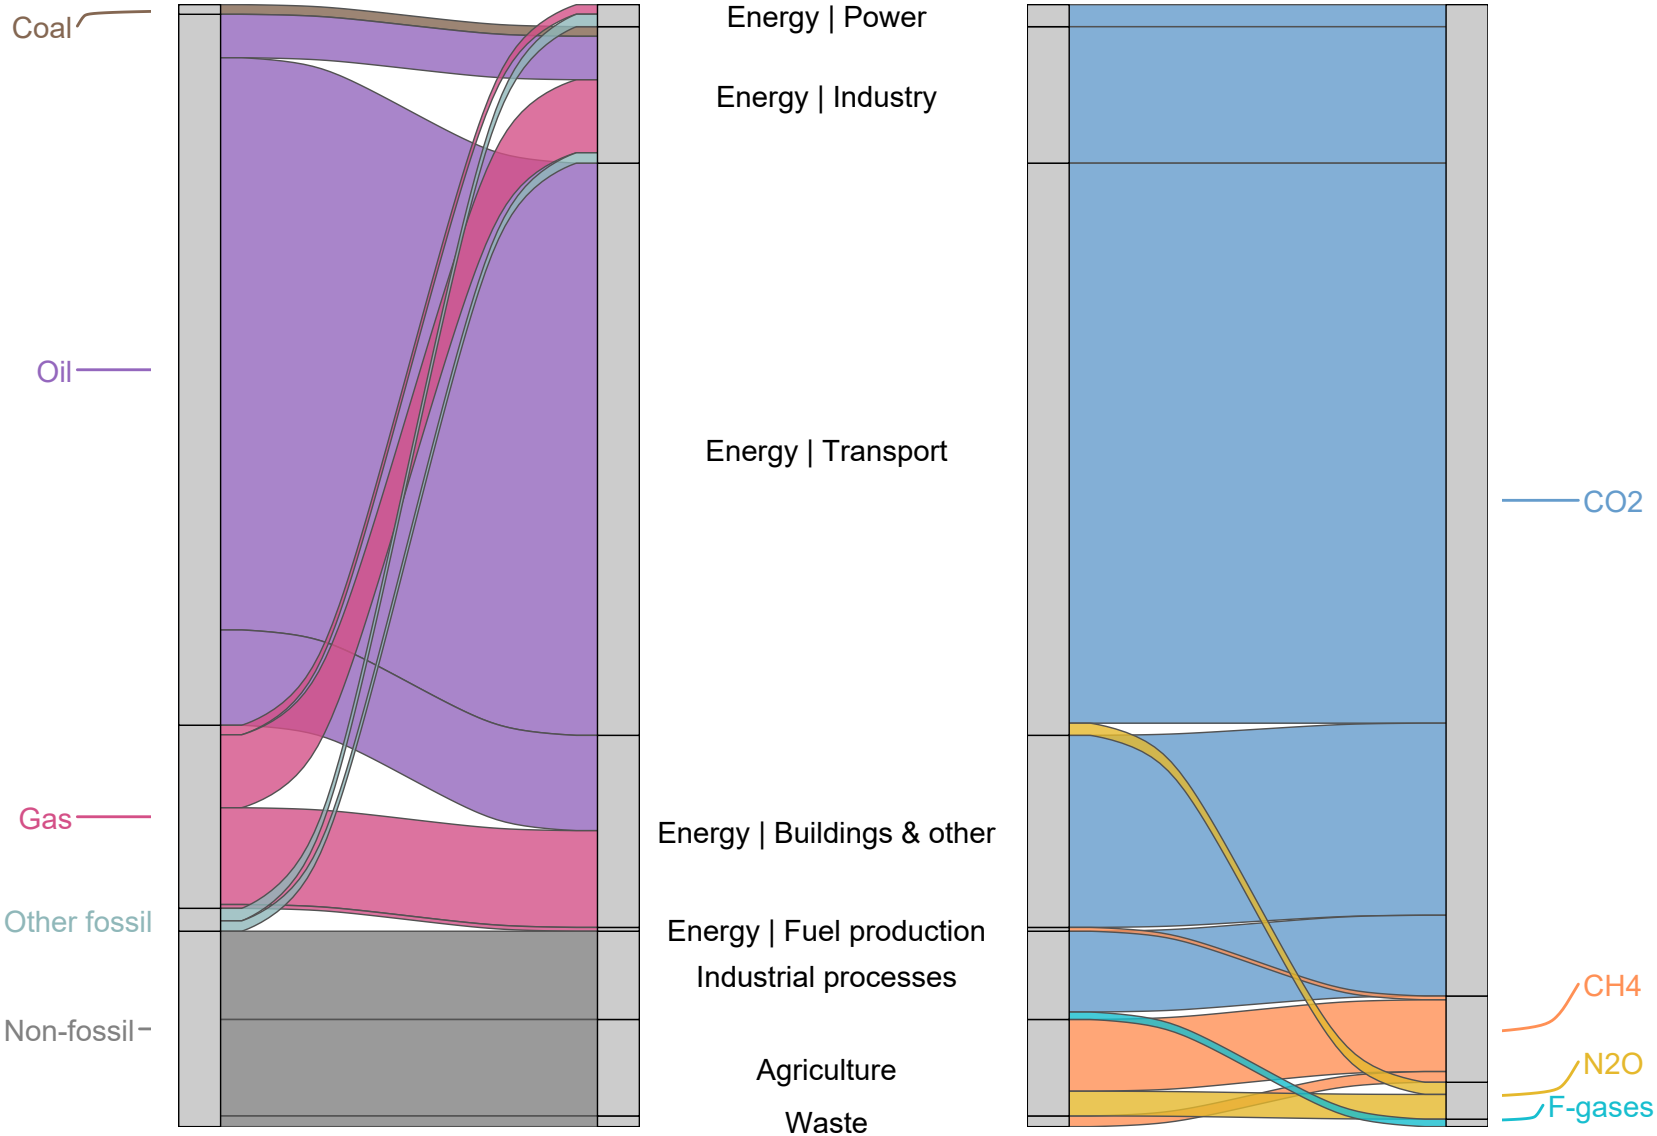

Luxembourg in 2024

Total gross greenhouse gas emissions by fuel, sector and gas

△ Tidy GHG Inventories △ Note: GWP100 AR5 △ Note: flows less than 1/500th of total are hidden, removals are excluded