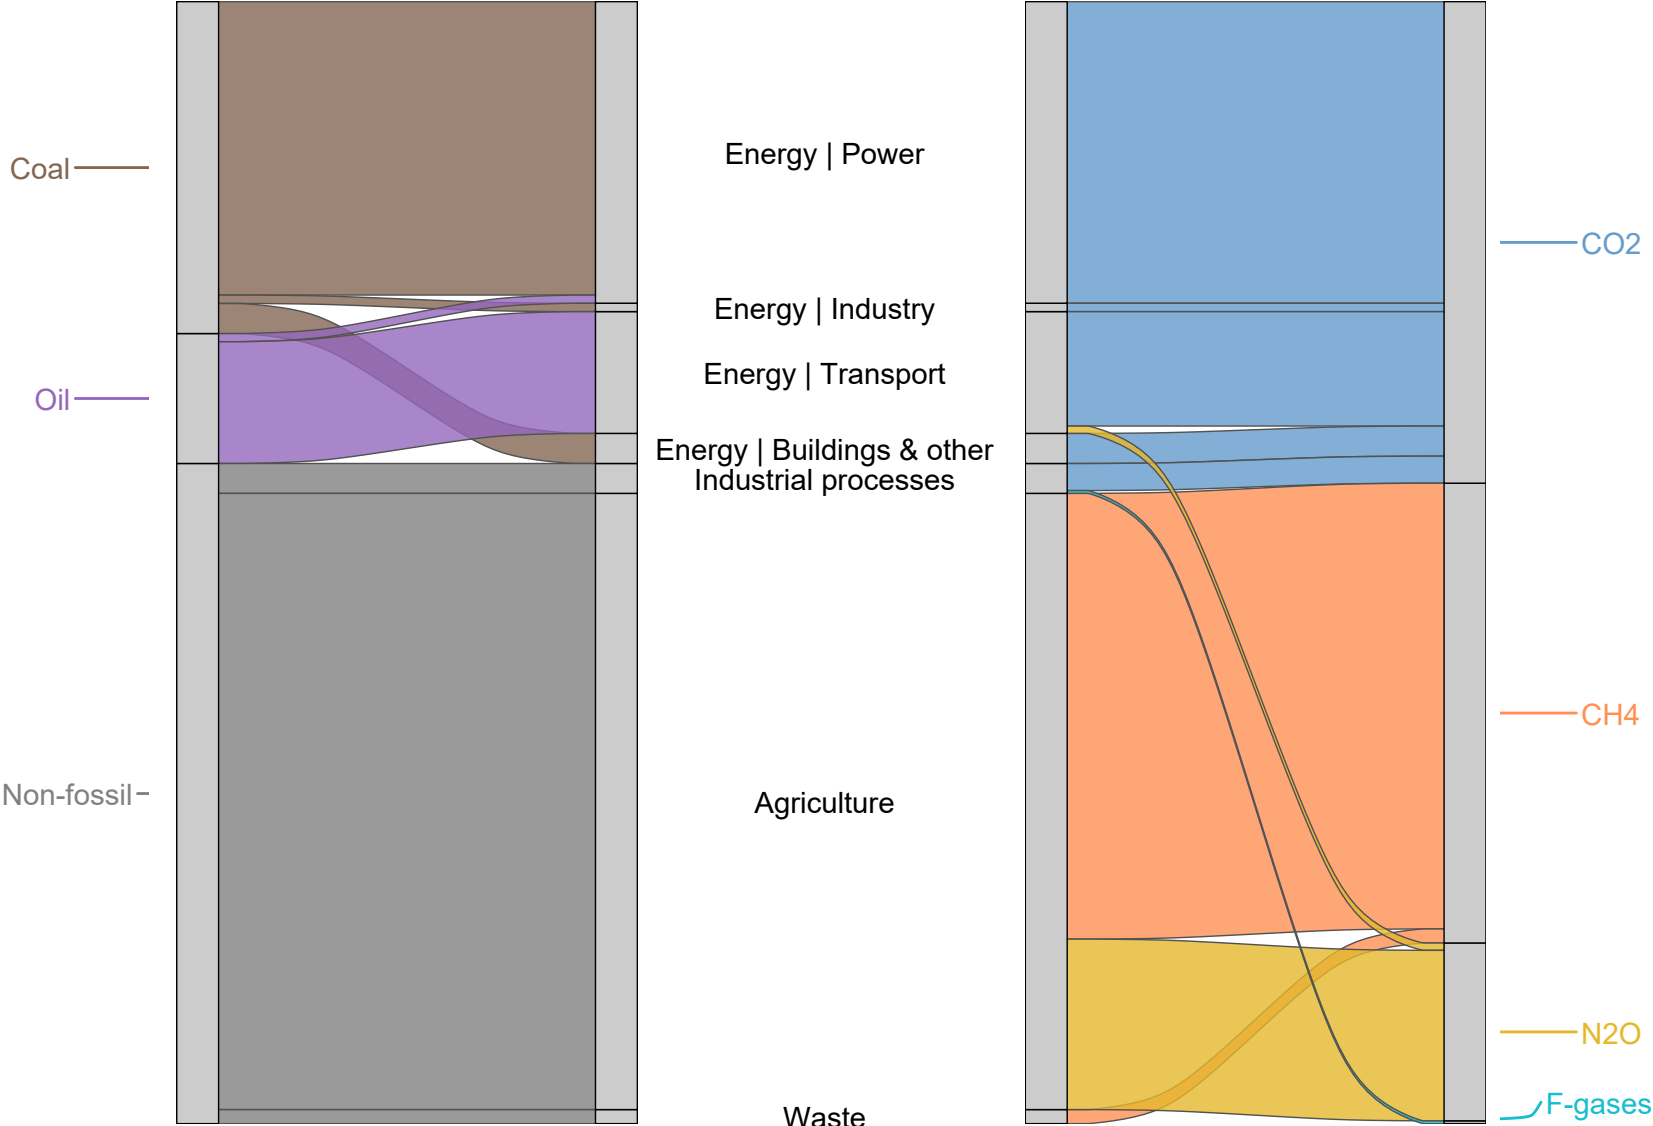

# Mongolia in 2022

Total gross greenhouse gas emissions by fuel, sector and gas

△ Tidy GHG Inventories △ Note: GWP100 AR5 △ Note: flows less than 1/500th of total are hidden, removals are excluded