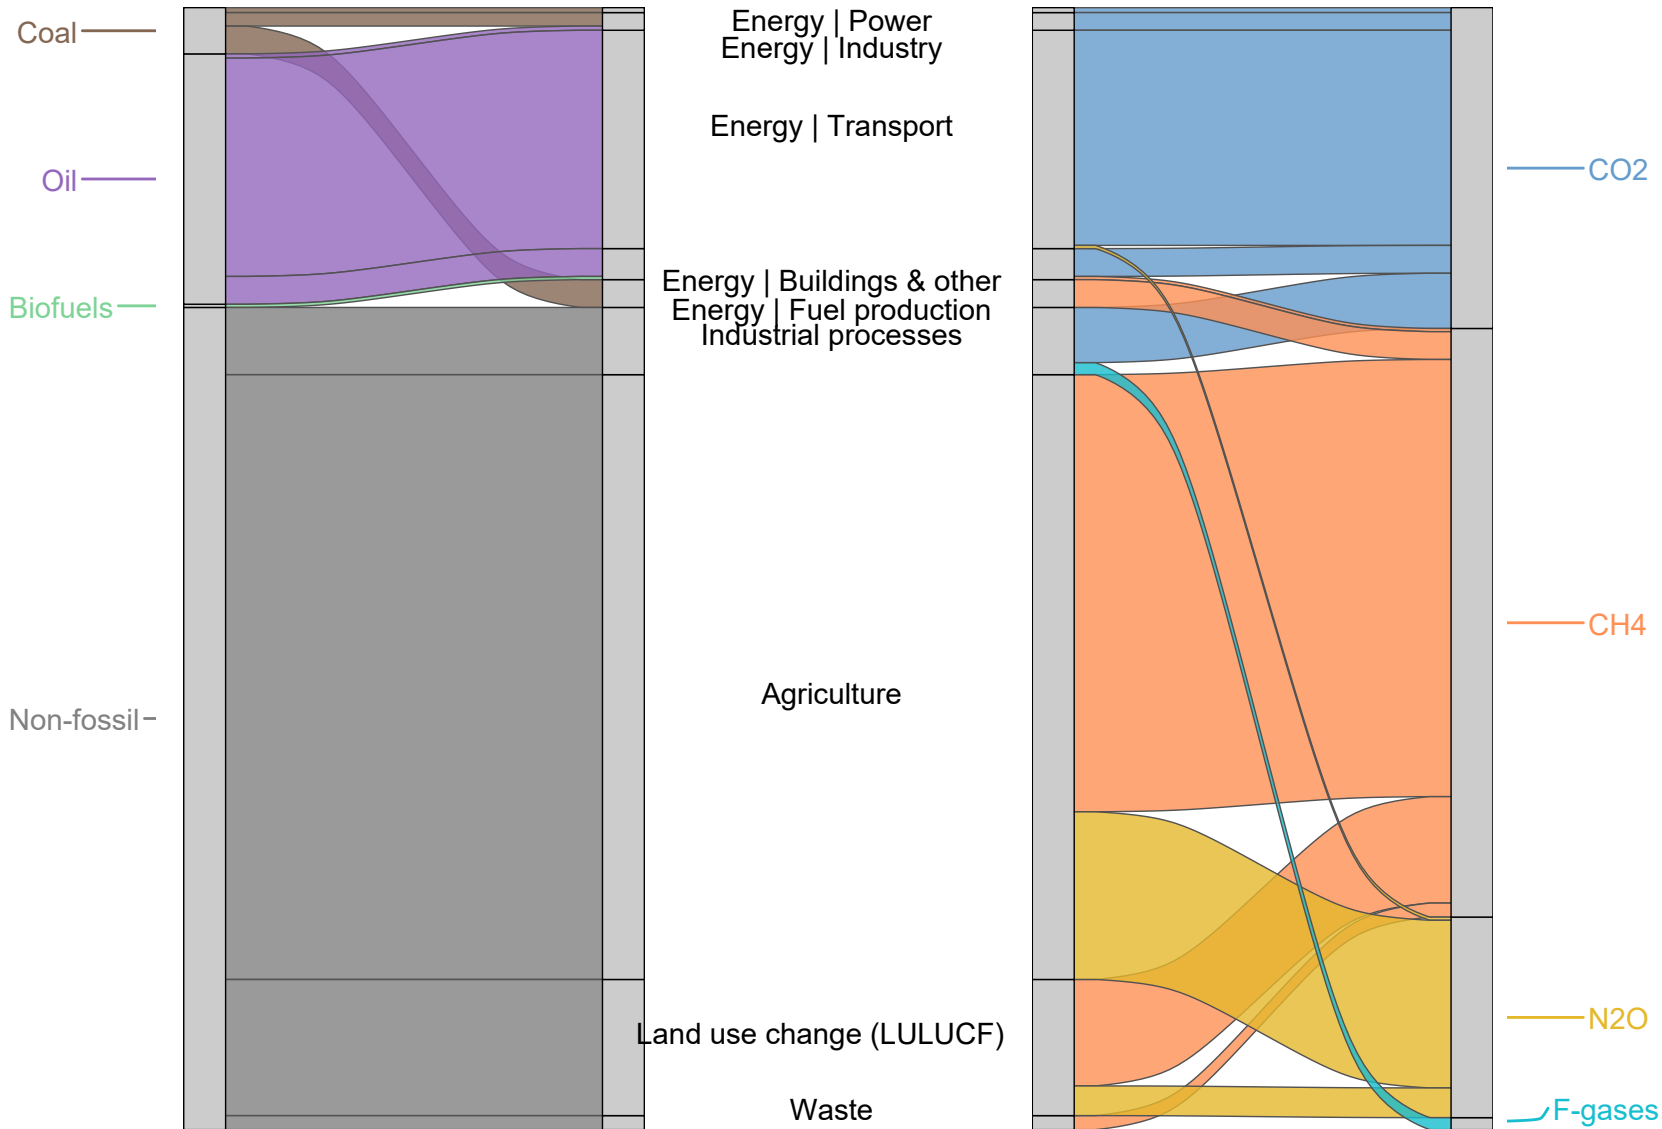

Namibia in 2022

Total gross greenhouse gas emissions by fuel, sector and gas

△ Tidy GHG Inventories △ Note: GWP100 AR5 △ Note: flows less than 1/500th of total are hidden, removals are excluded