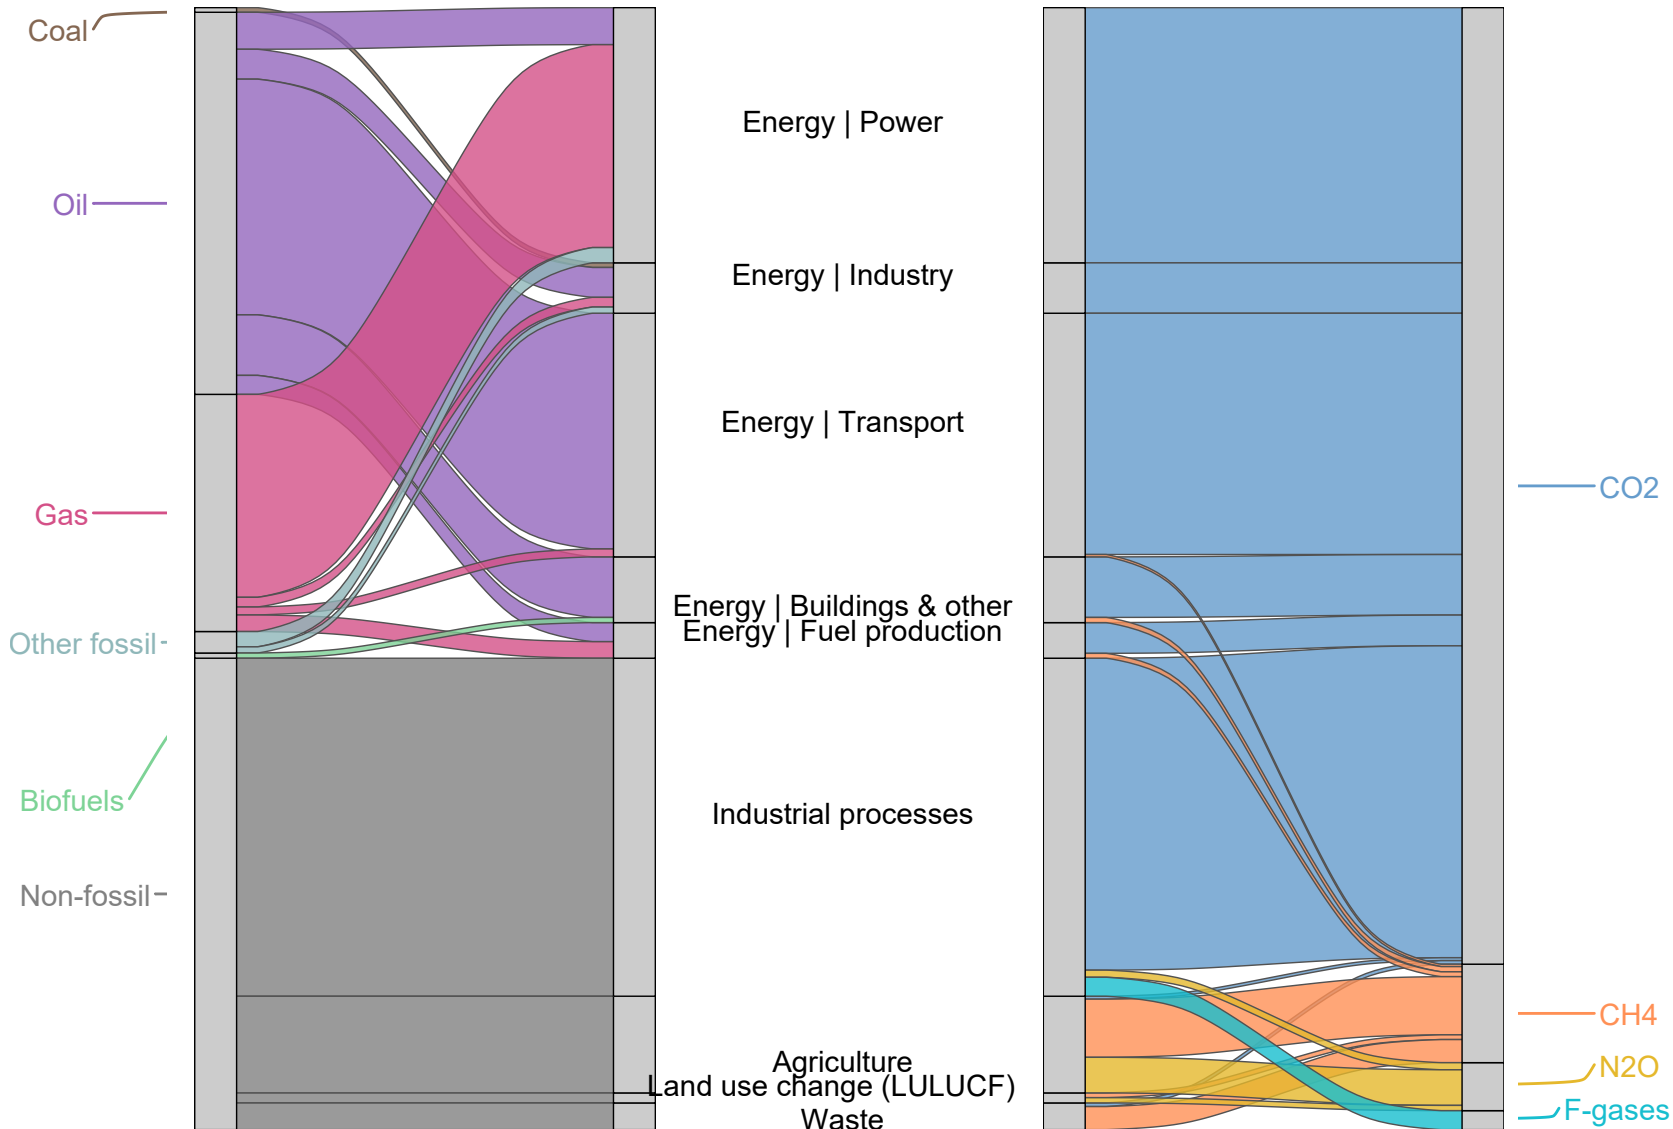

Norway in 2024

Total gross greenhouse gas emissions by fuel, sector and gas

△ Tidy GHG Inventories △ Note: GWP100 AR5 △ Note: flows less than 1/500th of total are hidden, removals are excluded