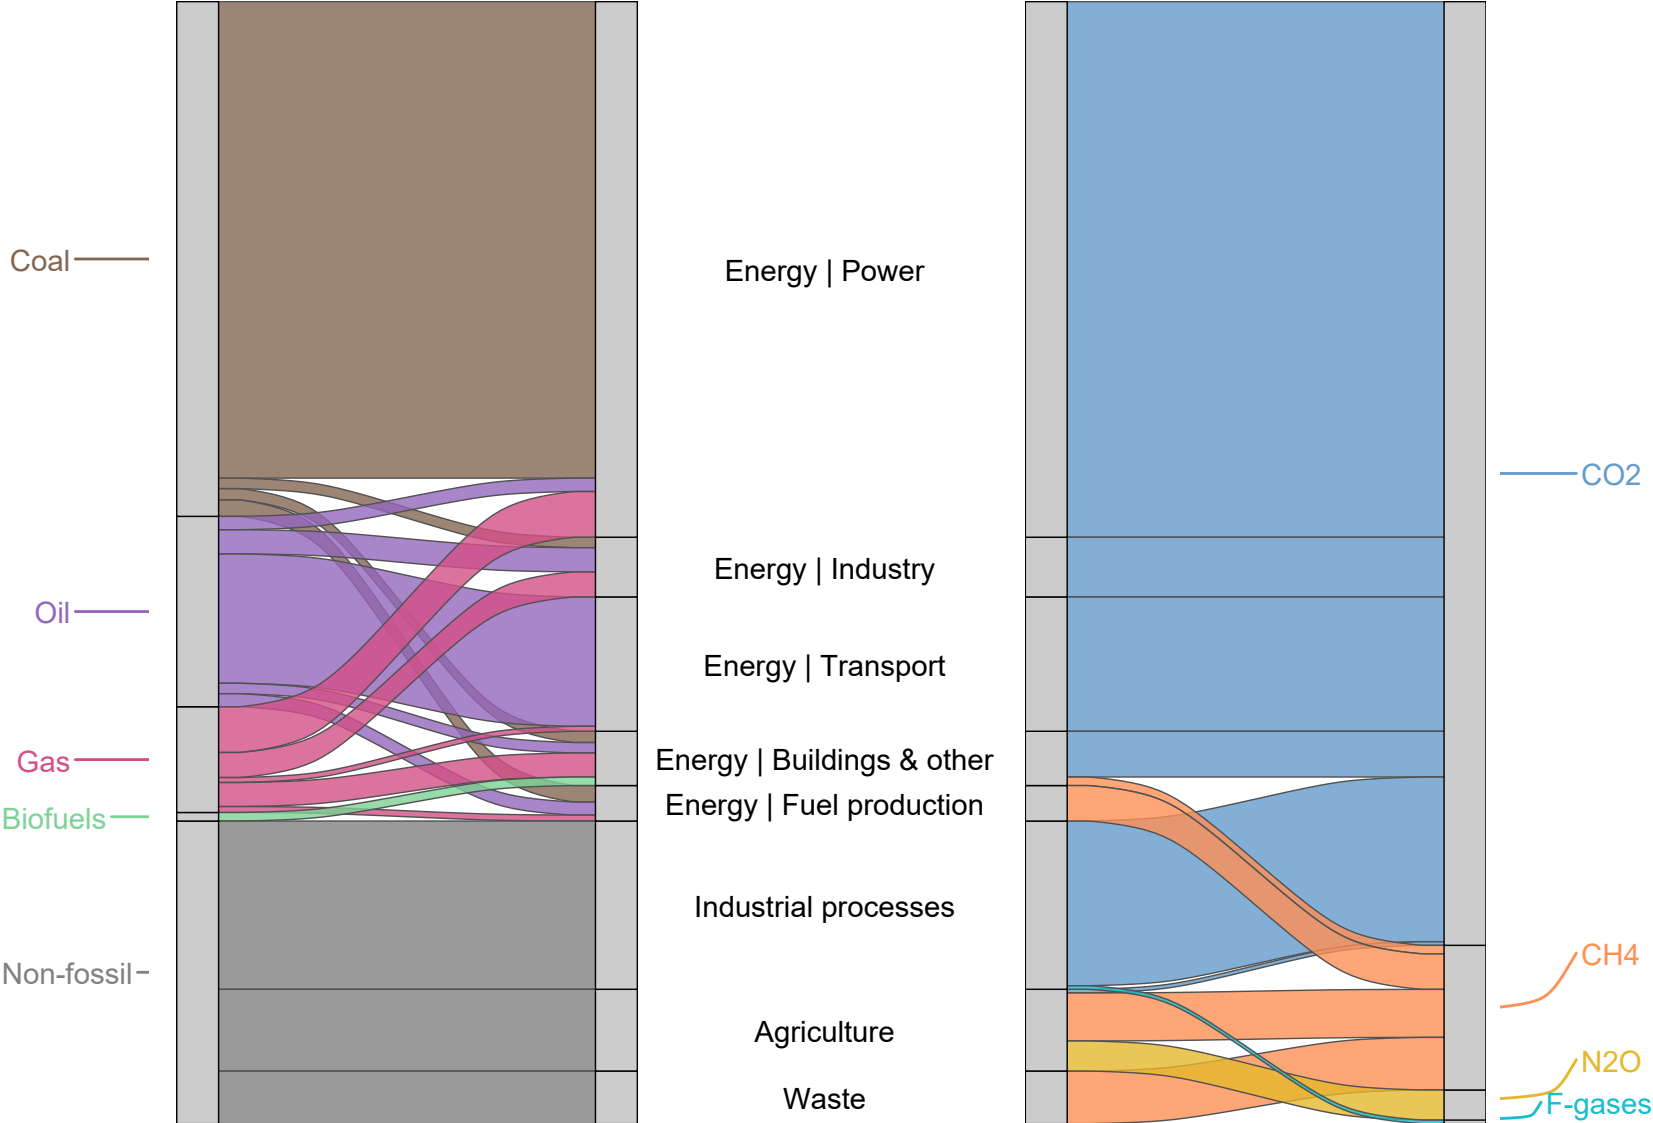

# Serbia in 2022

Total gross greenhouse gas emissions by fuel, sector and gas

△ Tidy GHG Inventories △ Note: GWP100 AR5 △ Note: flows less than 1/500th of total are hidden, removals are excluded