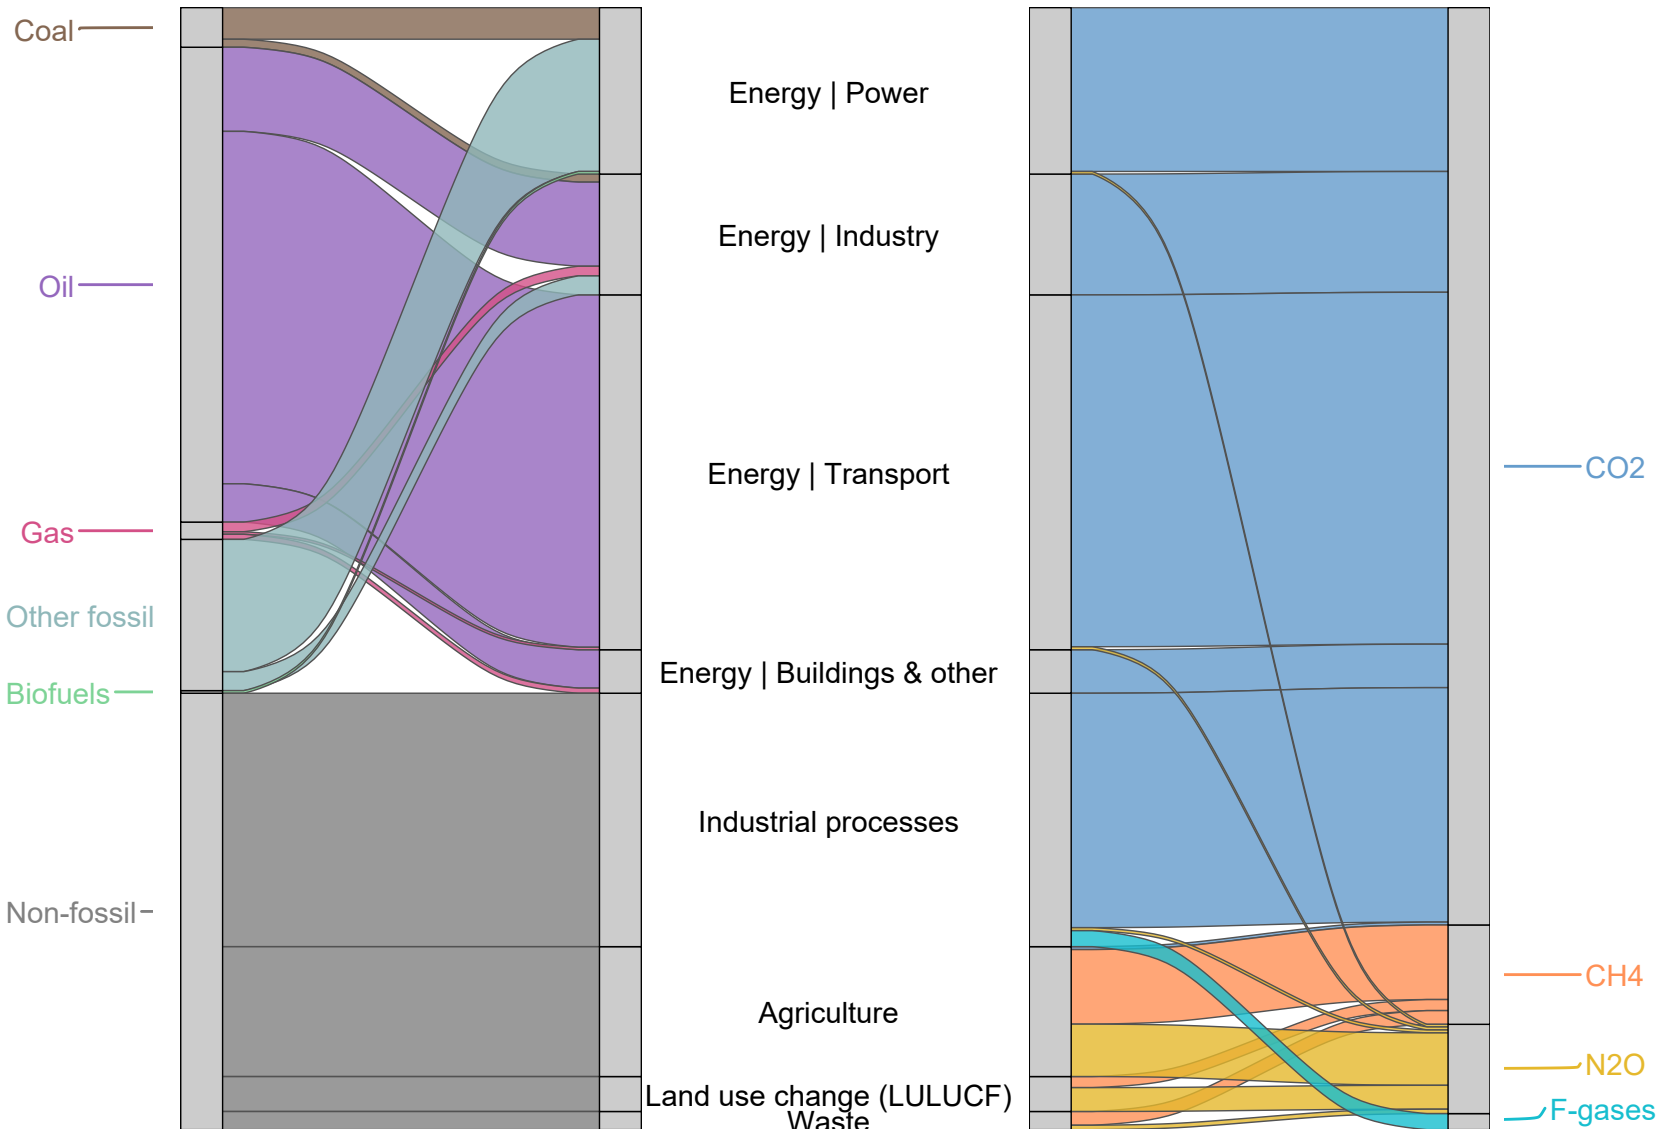

Sweden in 2024

Total gross greenhouse gas emissions by fuel, sector and gas

△ Tidy GHG Inventories △ Note: GWP100 AR5 △ Note: flows less than 1/500th of total are hidden, removals are excluded